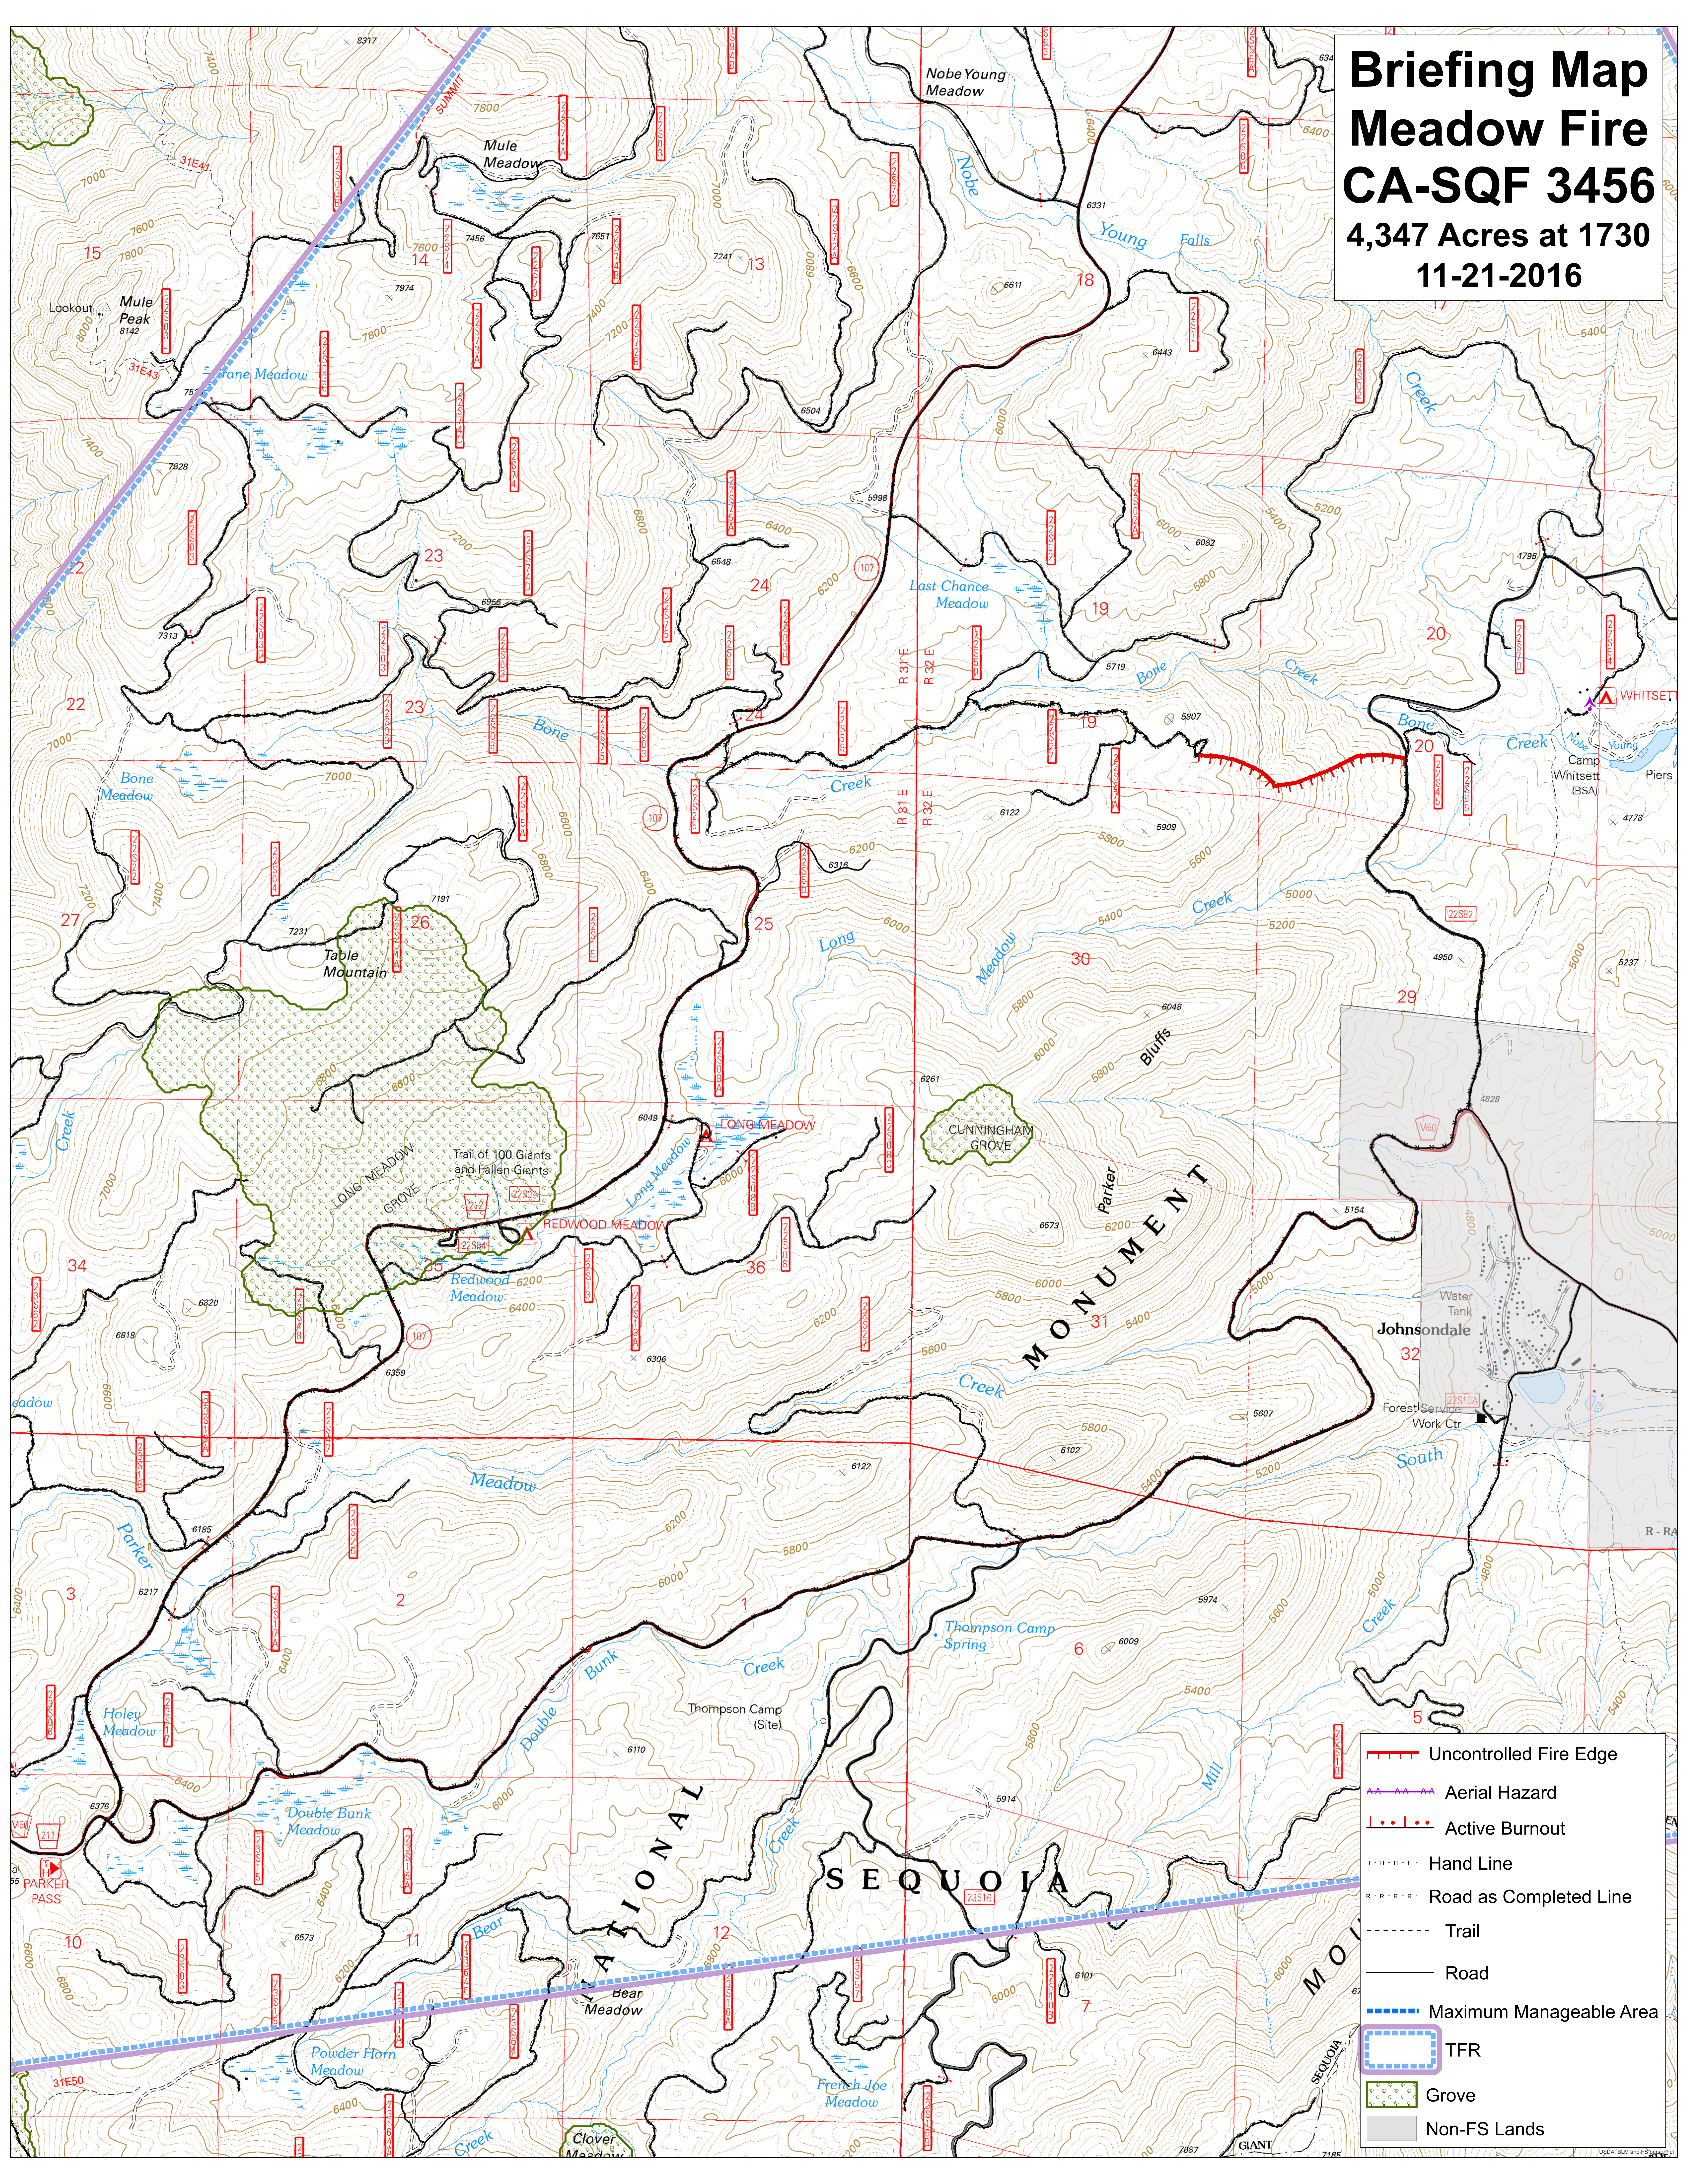

Briefing Map Meadow Fire CA-SQF 3456 4,347 Acres at 1730 11-21-2016

- Uncontrolled Fire Edge
- Aerial Hazard
- Active Burnout
- Hand Line
- Road as Completed Line
- Trail
- Road
- Maximum Manageable Area
- TFR
- Grove
- Non-FS Lands