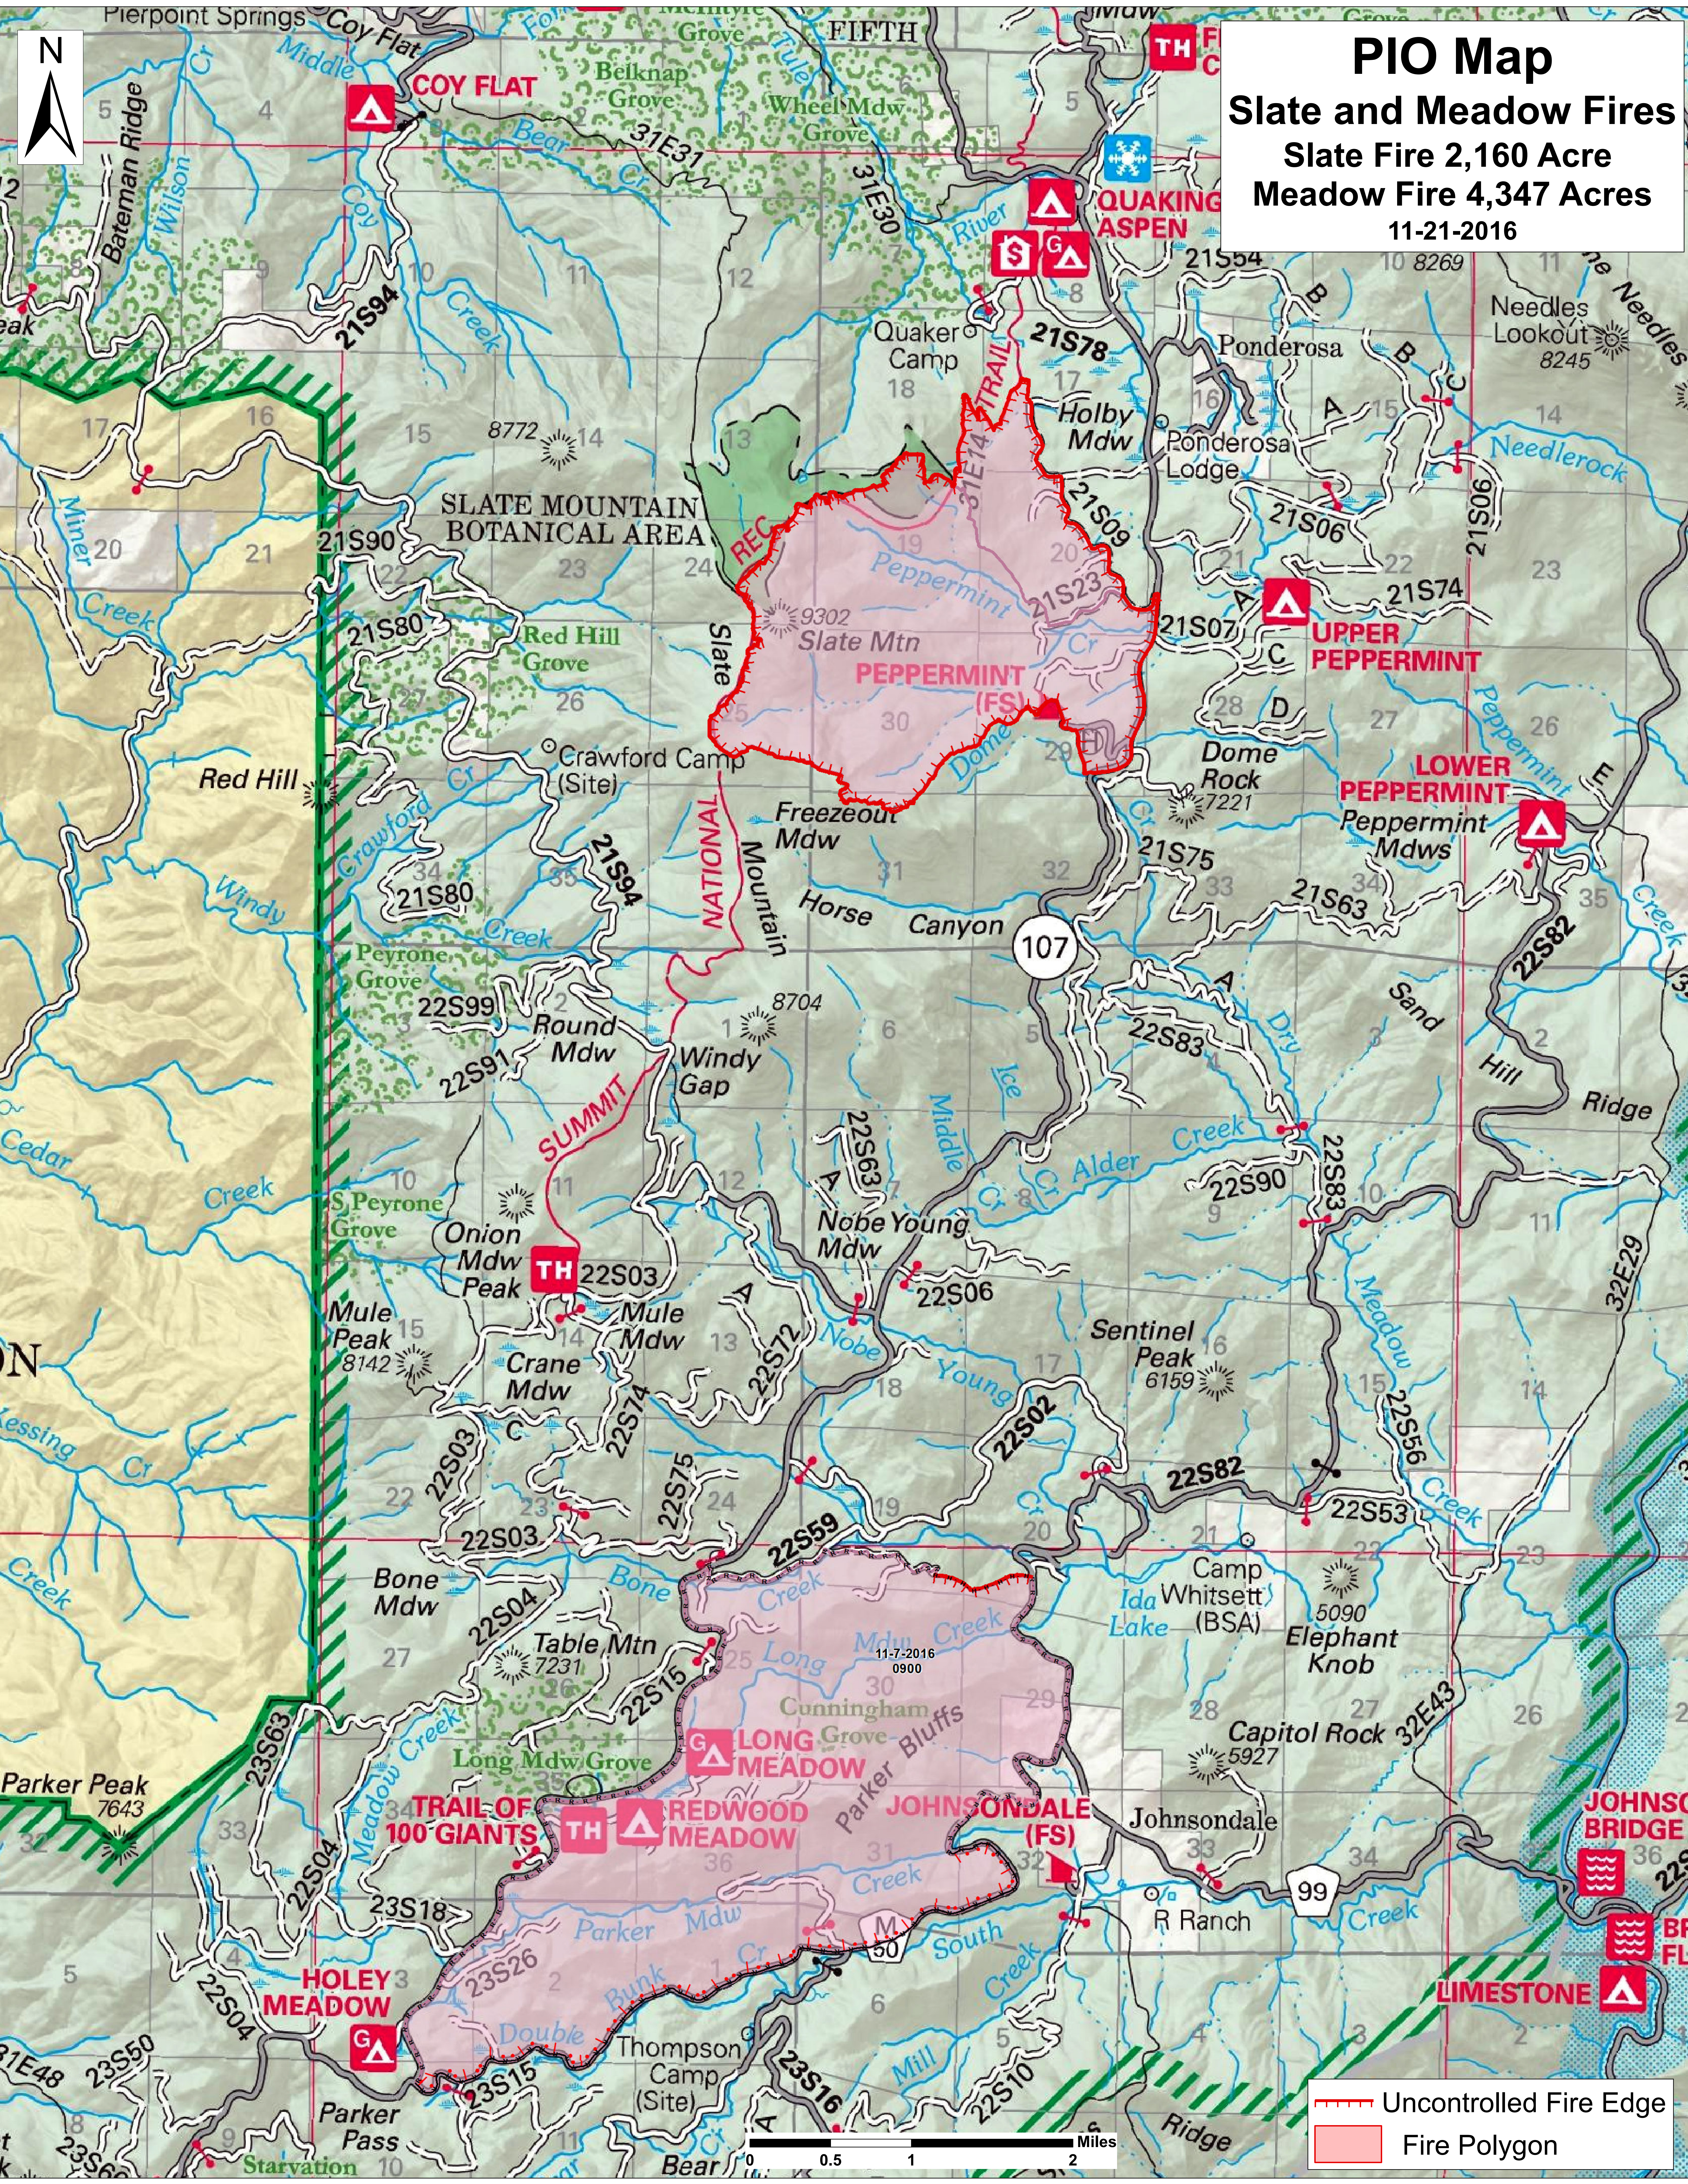

# PIO Map

**Slate and Meadow Fires**  
 Slate Fire 2,160 Acre  
 Meadow Fire 4,347 Acres  
 11-21-2016

Uncontrolled Fire Edge  
 Fire Polygon