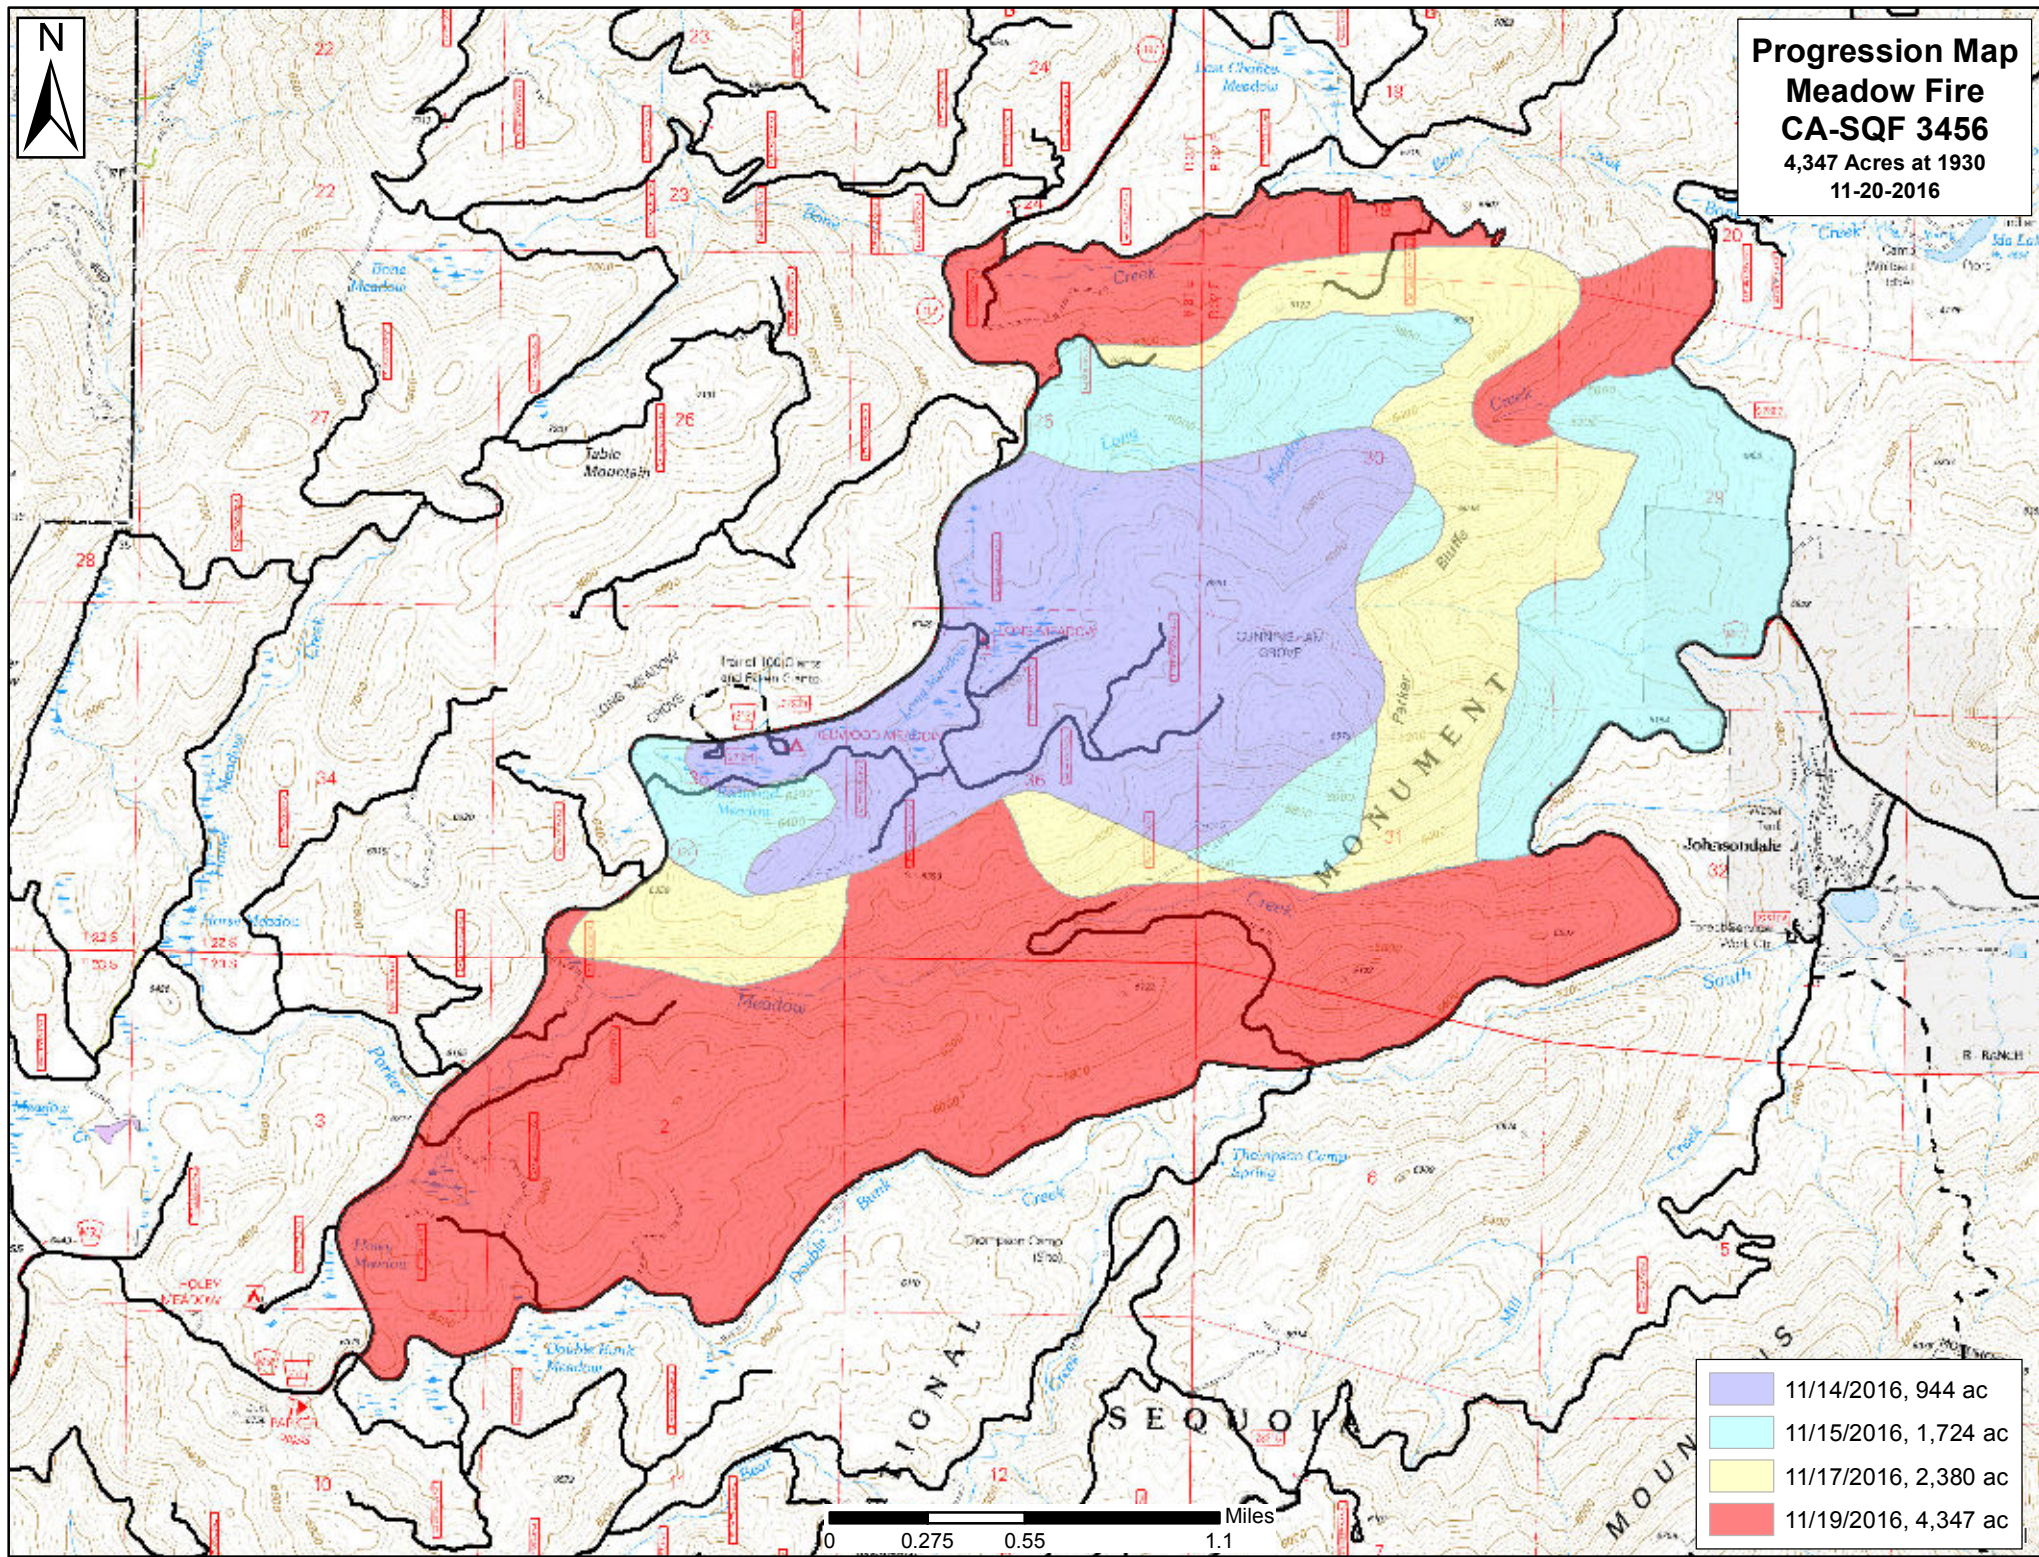

Progression Map
Meadow Fire
CA-SQF 3456
4,347 Acres at 1930
11-20-2016

	11/14/2016, 944 ac
	11/15/2016, 1,724 ac
	11/17/2016, 2,380 ac
	11/19/2016, 4,347 ac