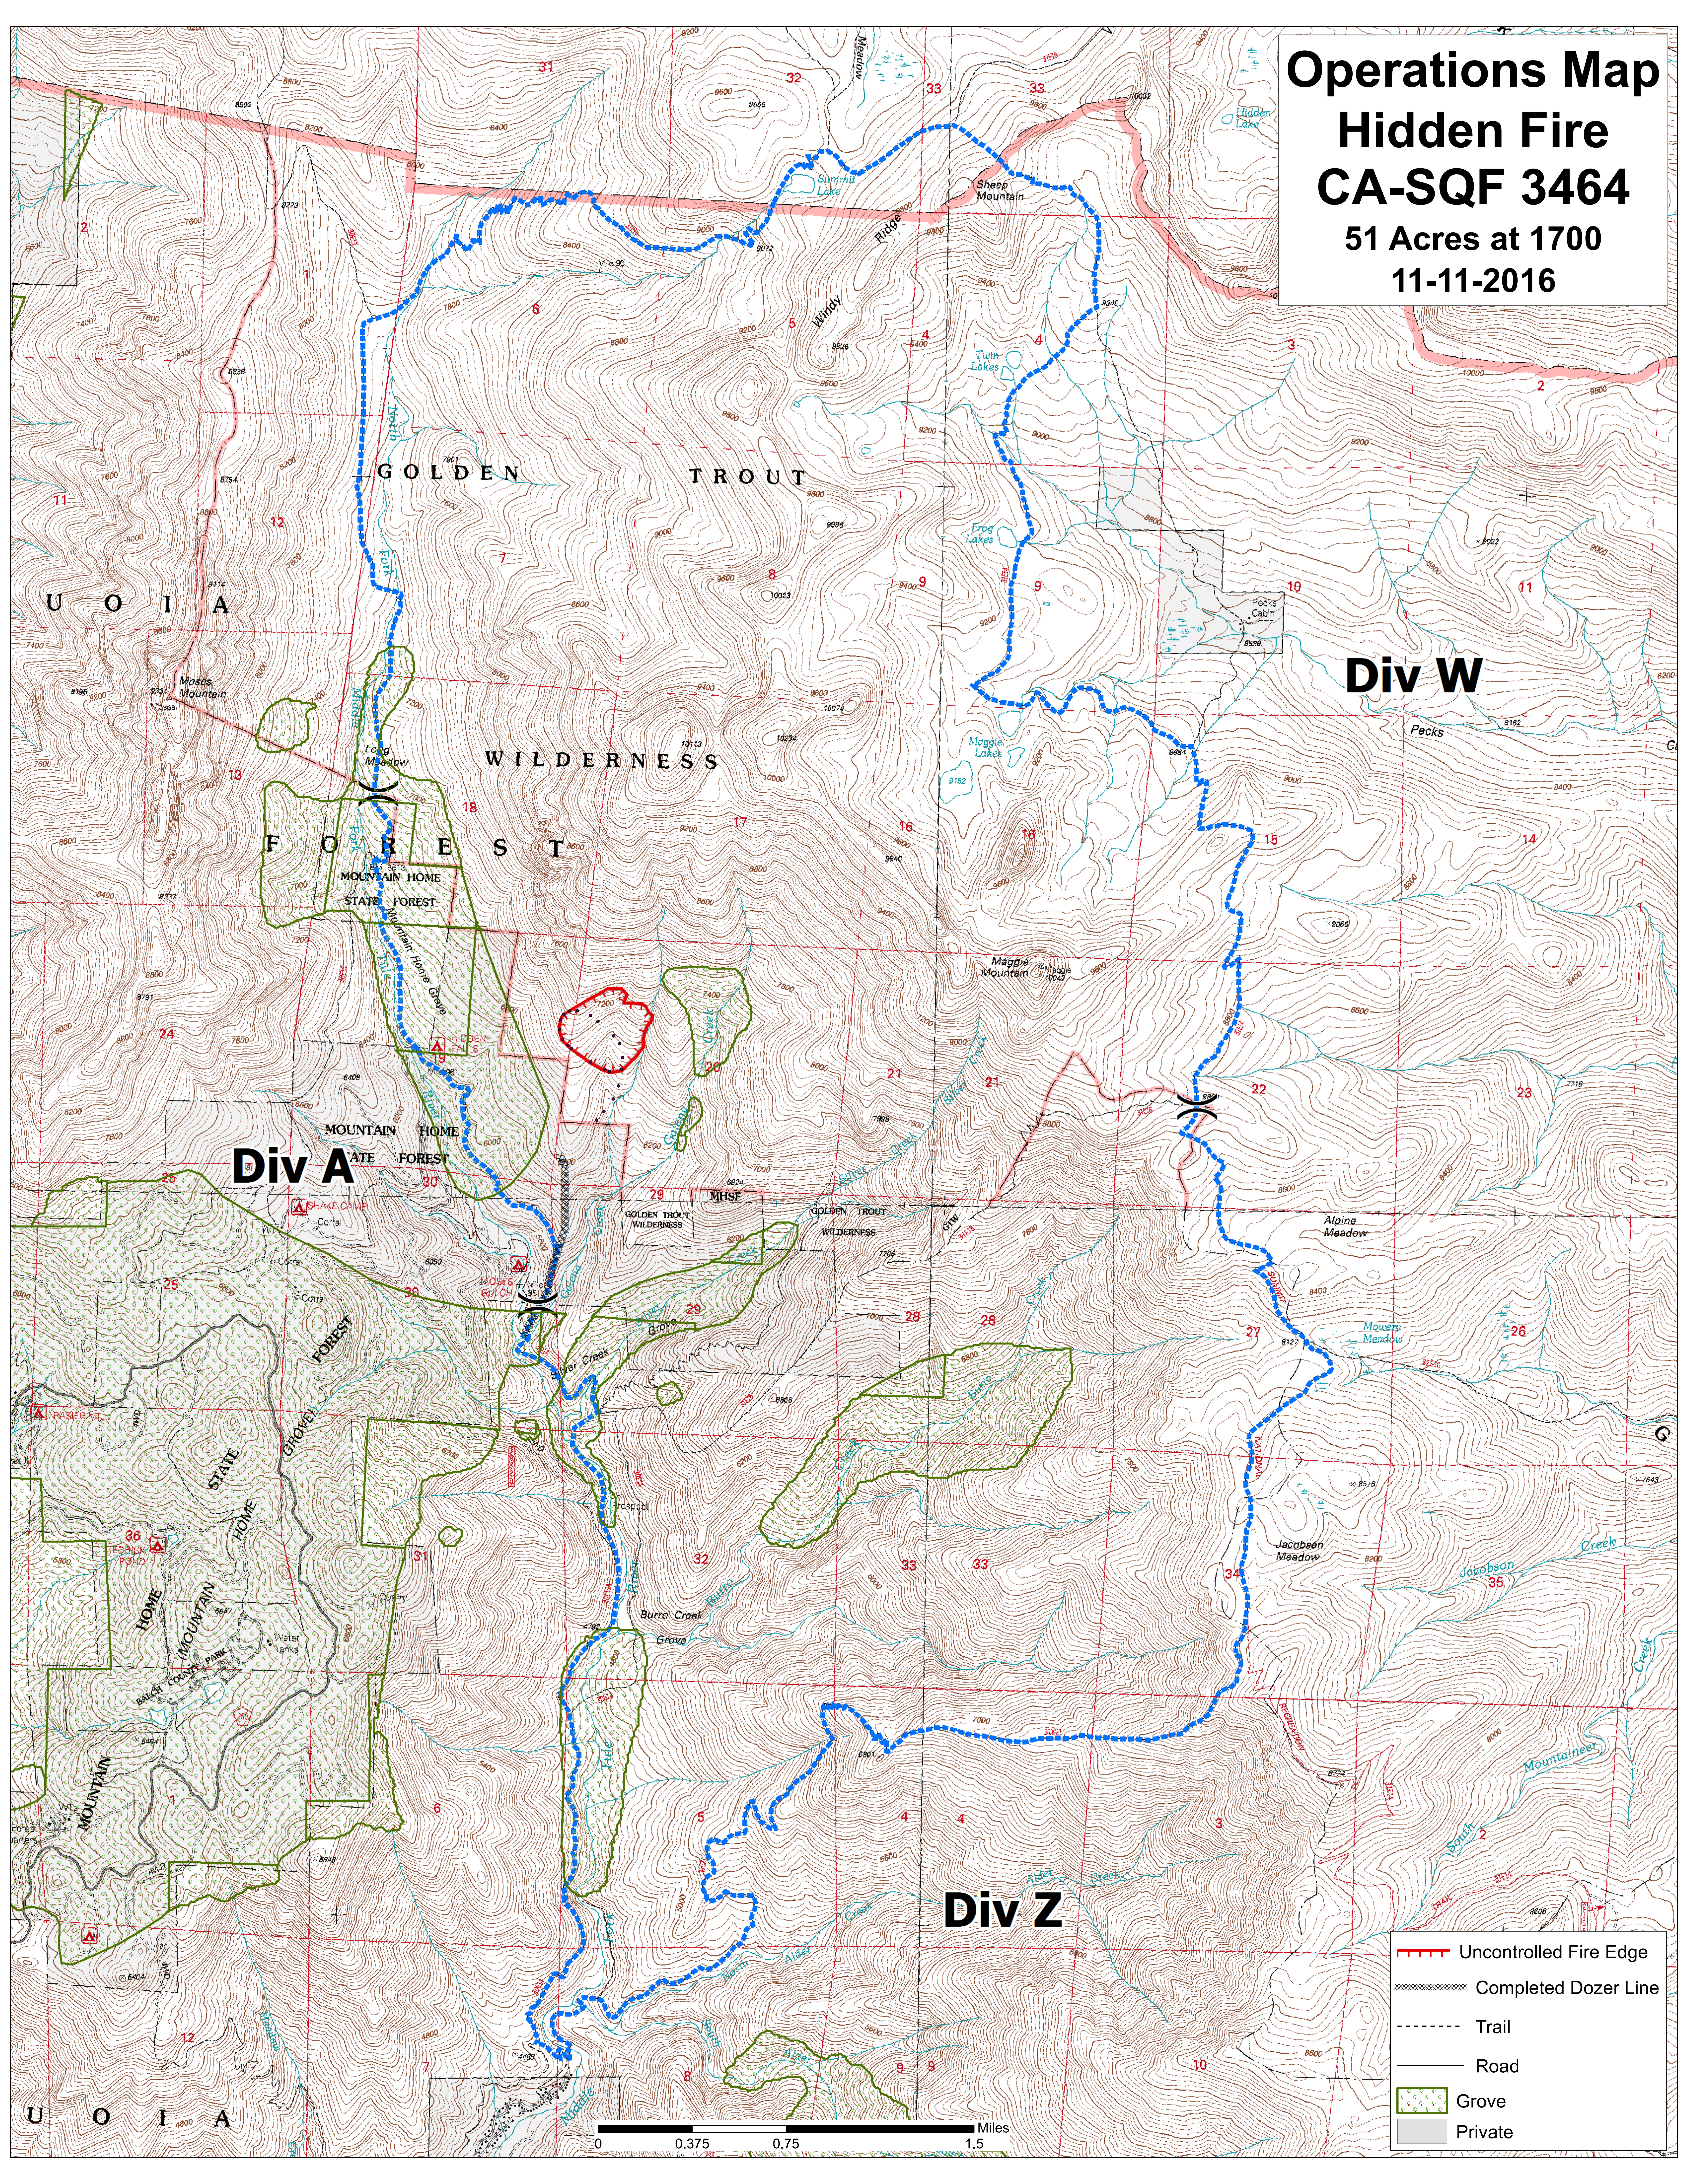

# Operations Map

## Hidden Fire

### CA-SQF 3464

51 Acres at 1700  
11-11-2016

**Div A**

**Div W**

**Div Z**

- Uncontrolled Fire Edge
- Completed Dozer Line
- Trail
- Road
- Grove
- Private

0 0.375 0.75 1.5 Miles