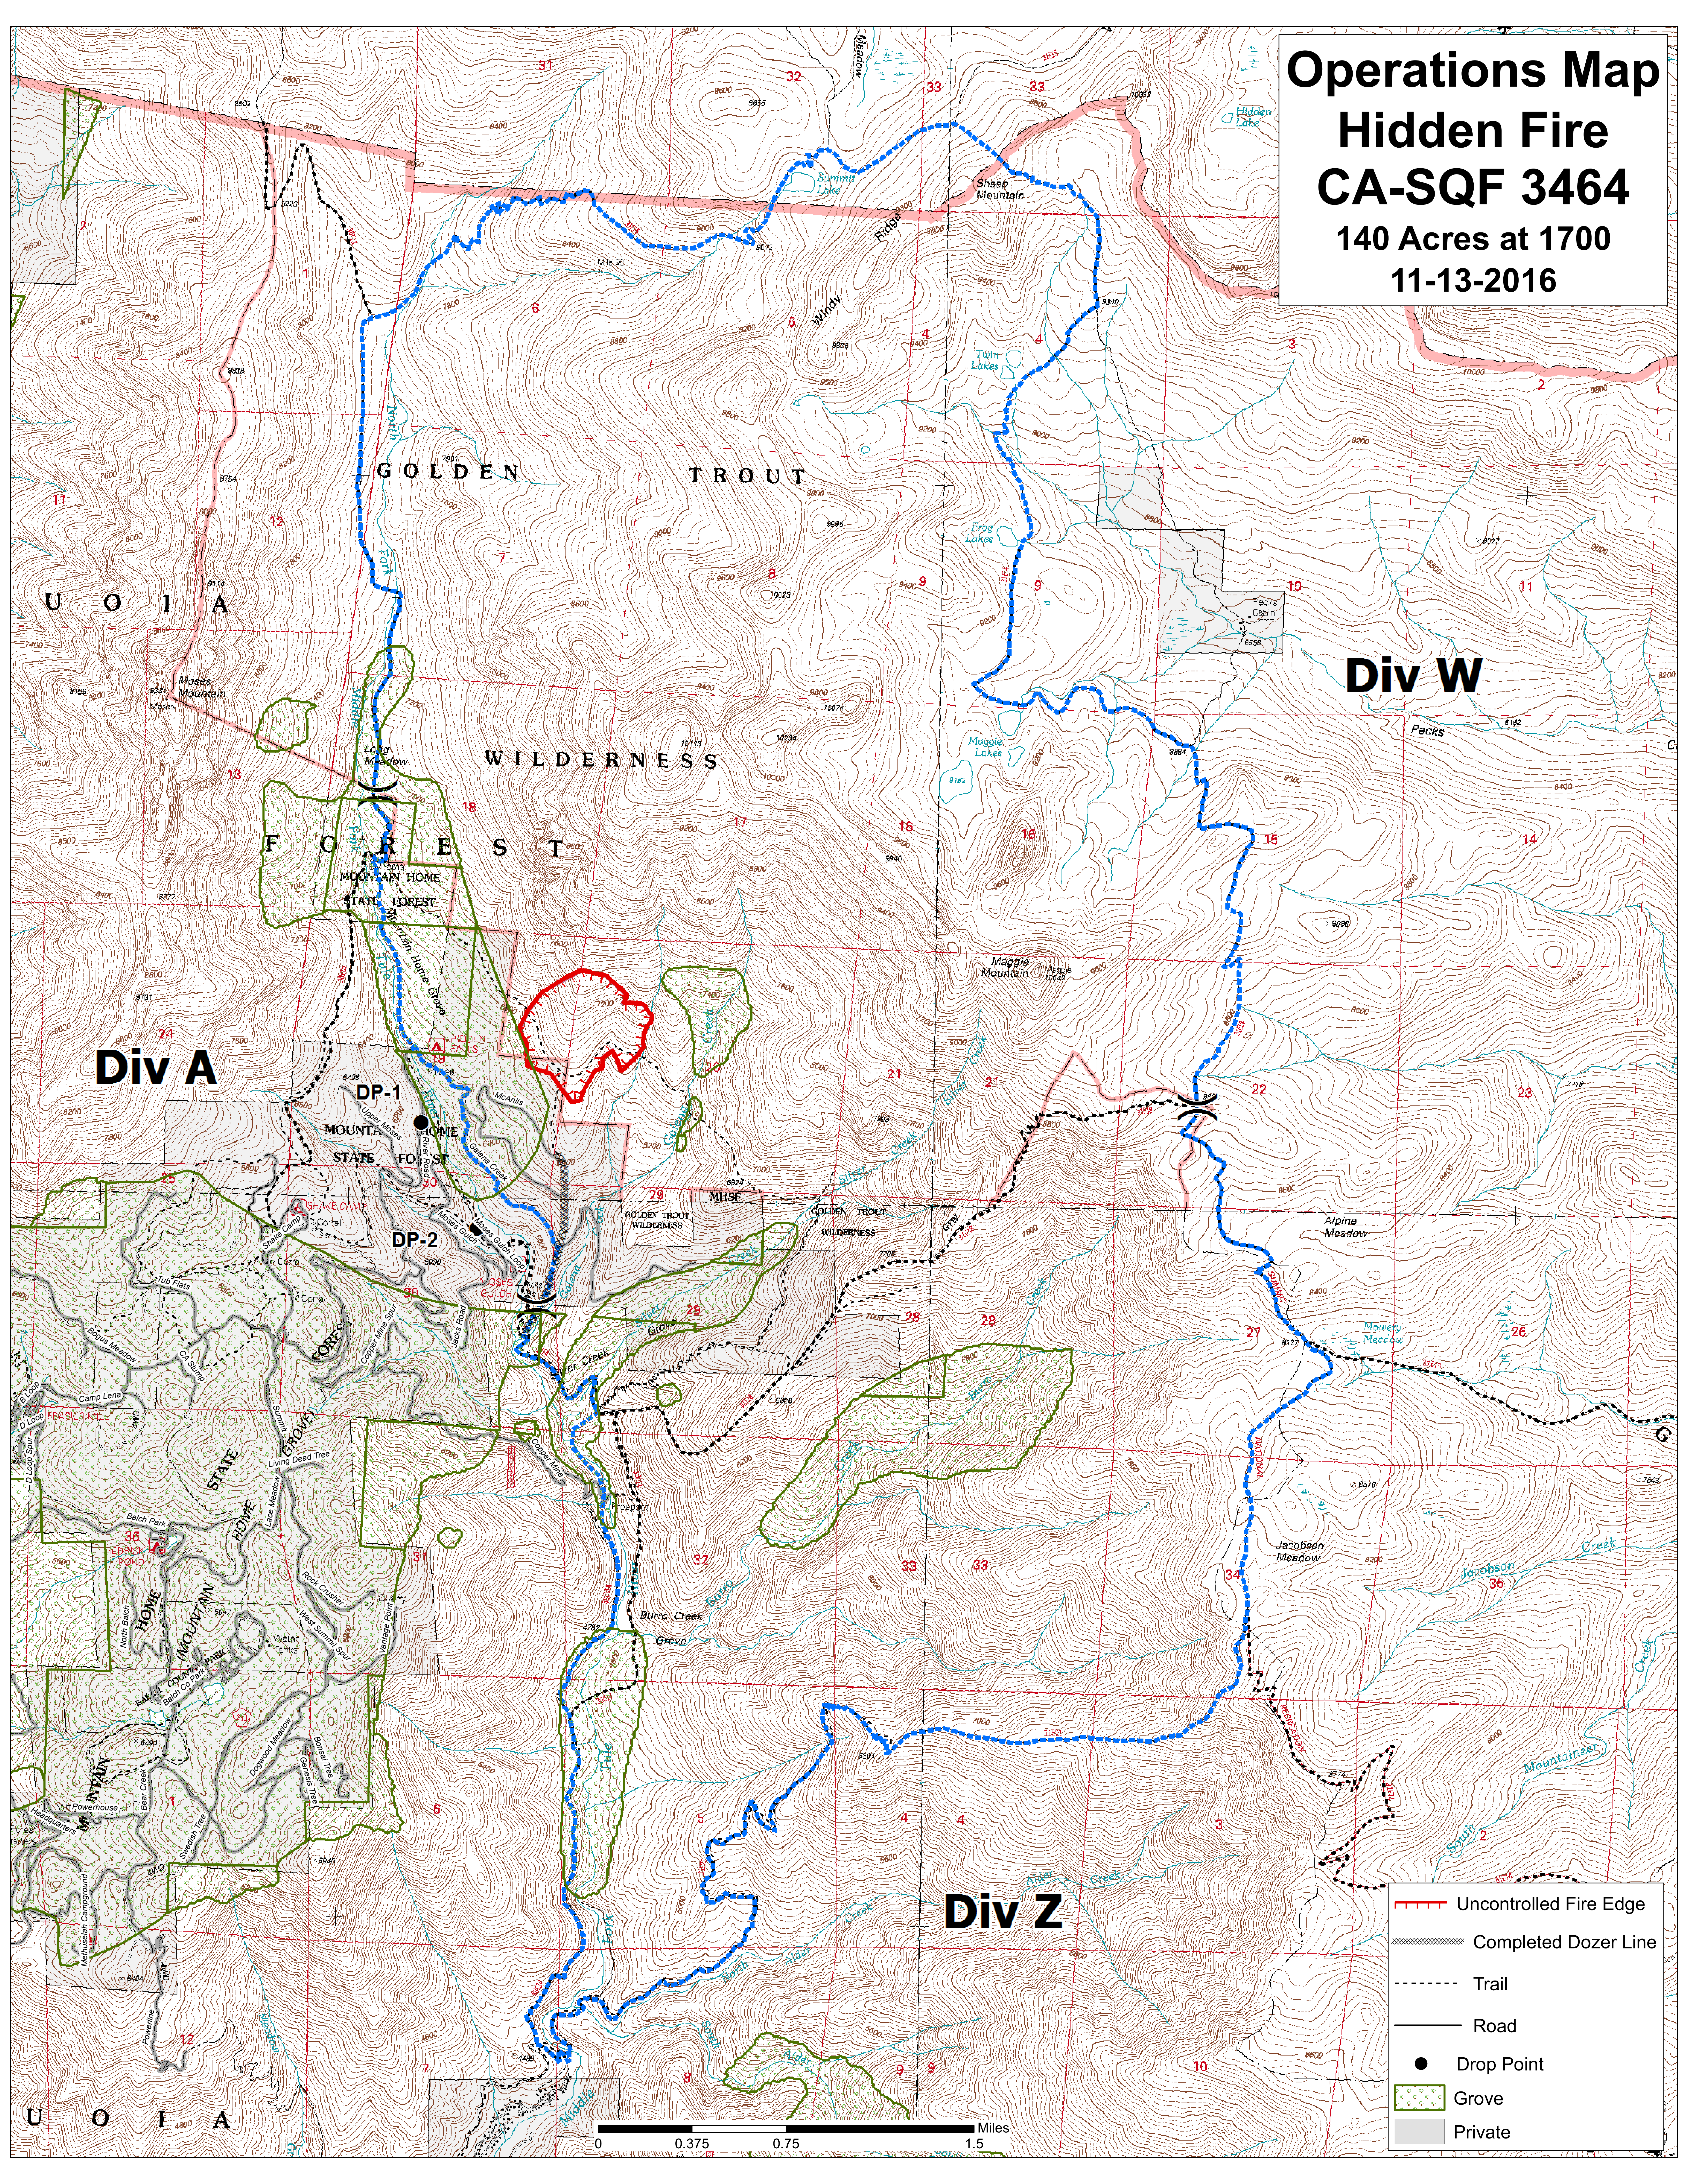

Operations Map

Hidden Fire

CA-SQF 3464

140 Acres at 1700
11-13-2016

Div A

Div W

Div Z

- Uncontrolled Fire Edge
- Completed Dozer Line
- Trail
- Road
- Drop Point
- Grove
- Private

0 0.375 0.75 1.5 Miles