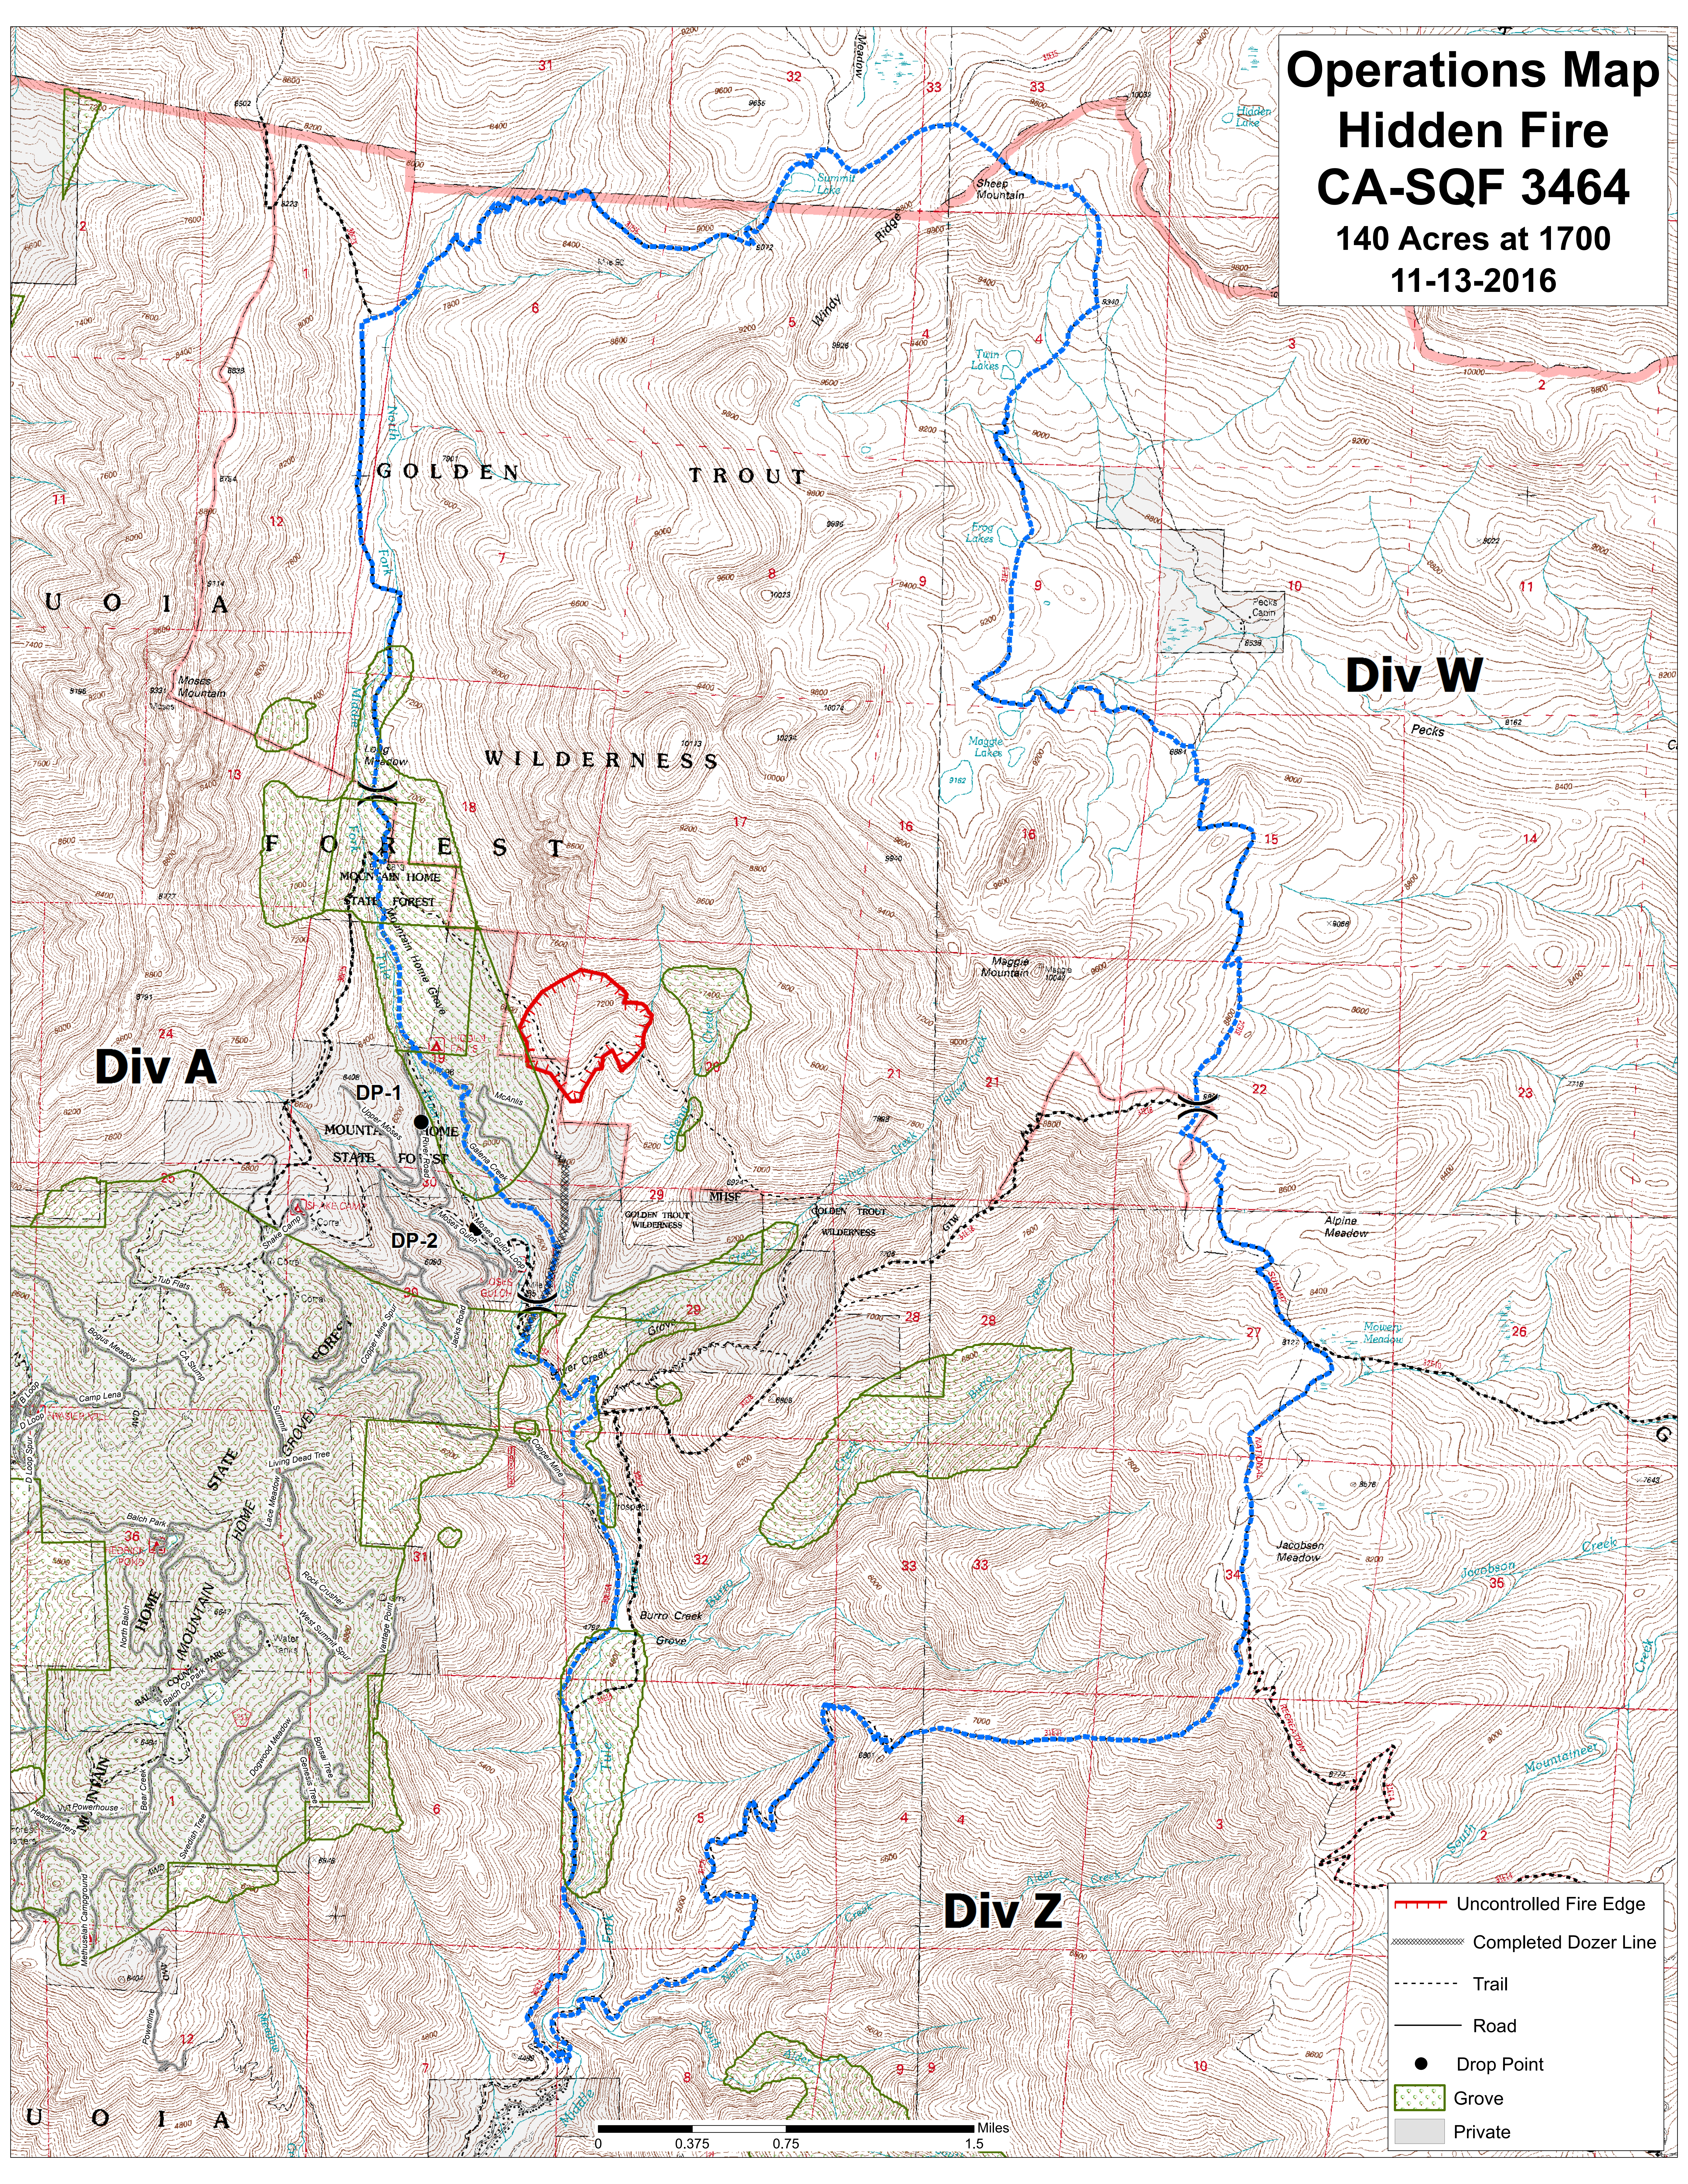

# Operations Map

## Hidden Fire

### CA-SQF 3464

140 Acres at 1700  
11-13-2016

**Div A**

**Div W**

**Div Z**

- Uncontrolled Fire Edge
- Completed Dozer Line
- Trail
- Road
- Drop Point
- Grove
- Private

0 0.375 0.75 1.5 Miles