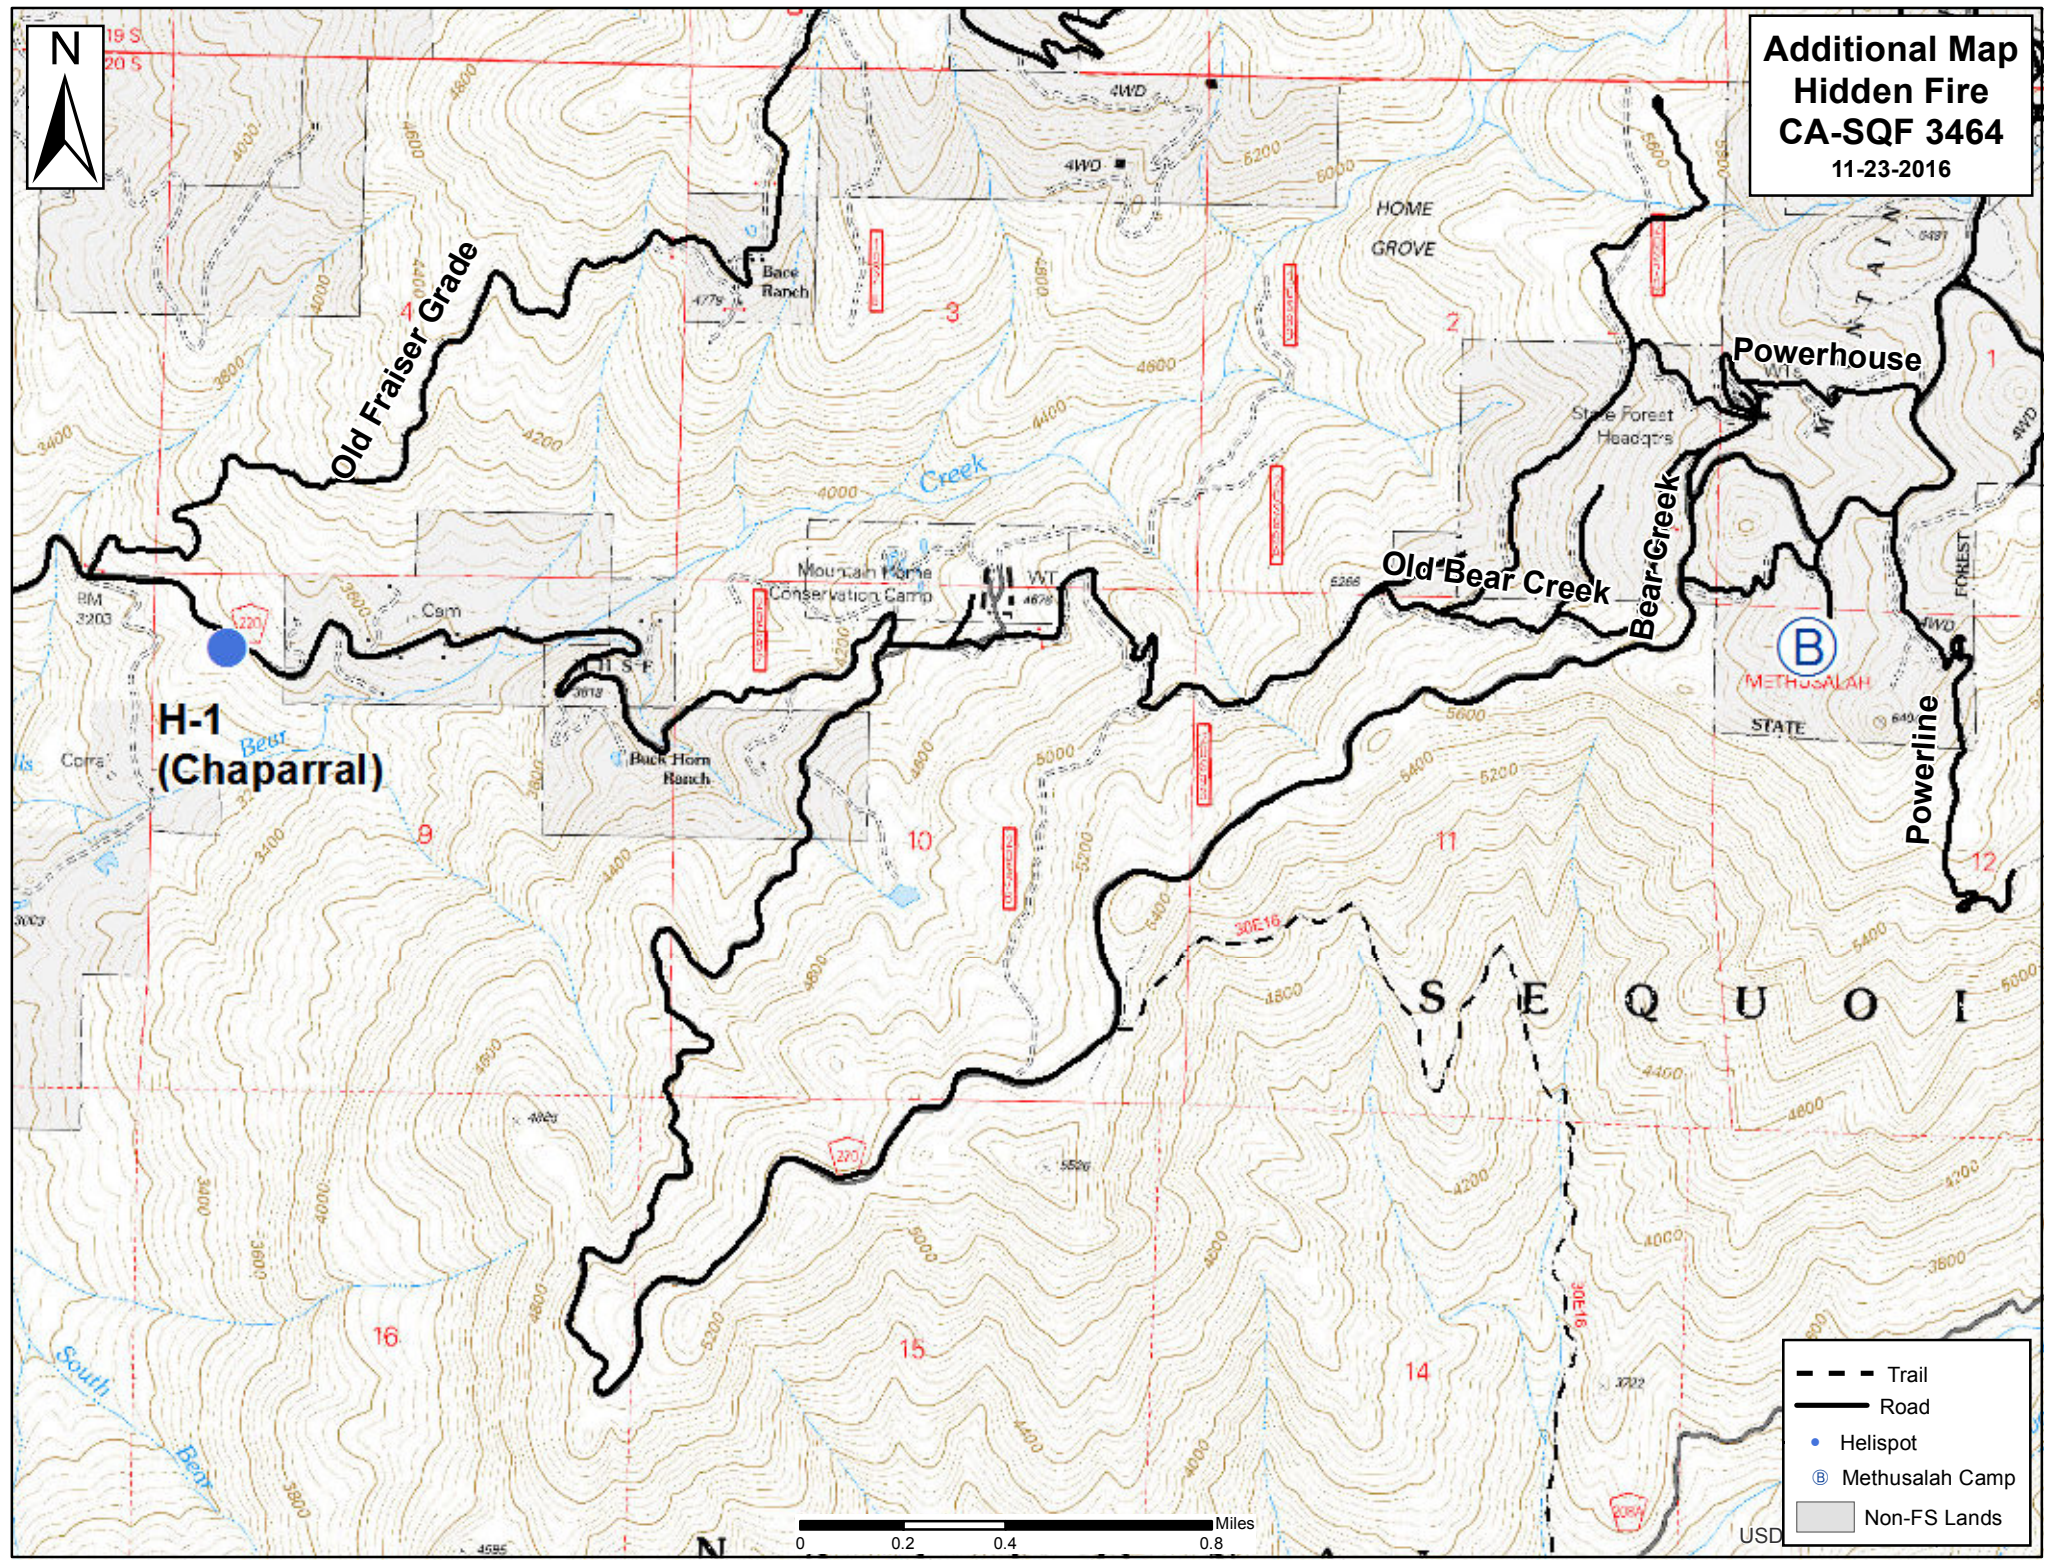

**Additional Map  
Hidden Fire  
CA-SQF 3464  
11-23-2016**

**H-1  
(Chaparral)**

**B**  
METHUSALAH  
STATE

Old Bear Creek

Bear Creek

Old Fraiser Grade

HOME GROVE

Powerhouse

Mountain Home  
Conservation Camp

Back Horn Ranch

Base Ranch

SEQUOIA

-  Trail
-  Road
-  Helispot
-  Methusalah Camp
-  Non-FS Lands

0 0.2 0.4 0.8 Miles

USD