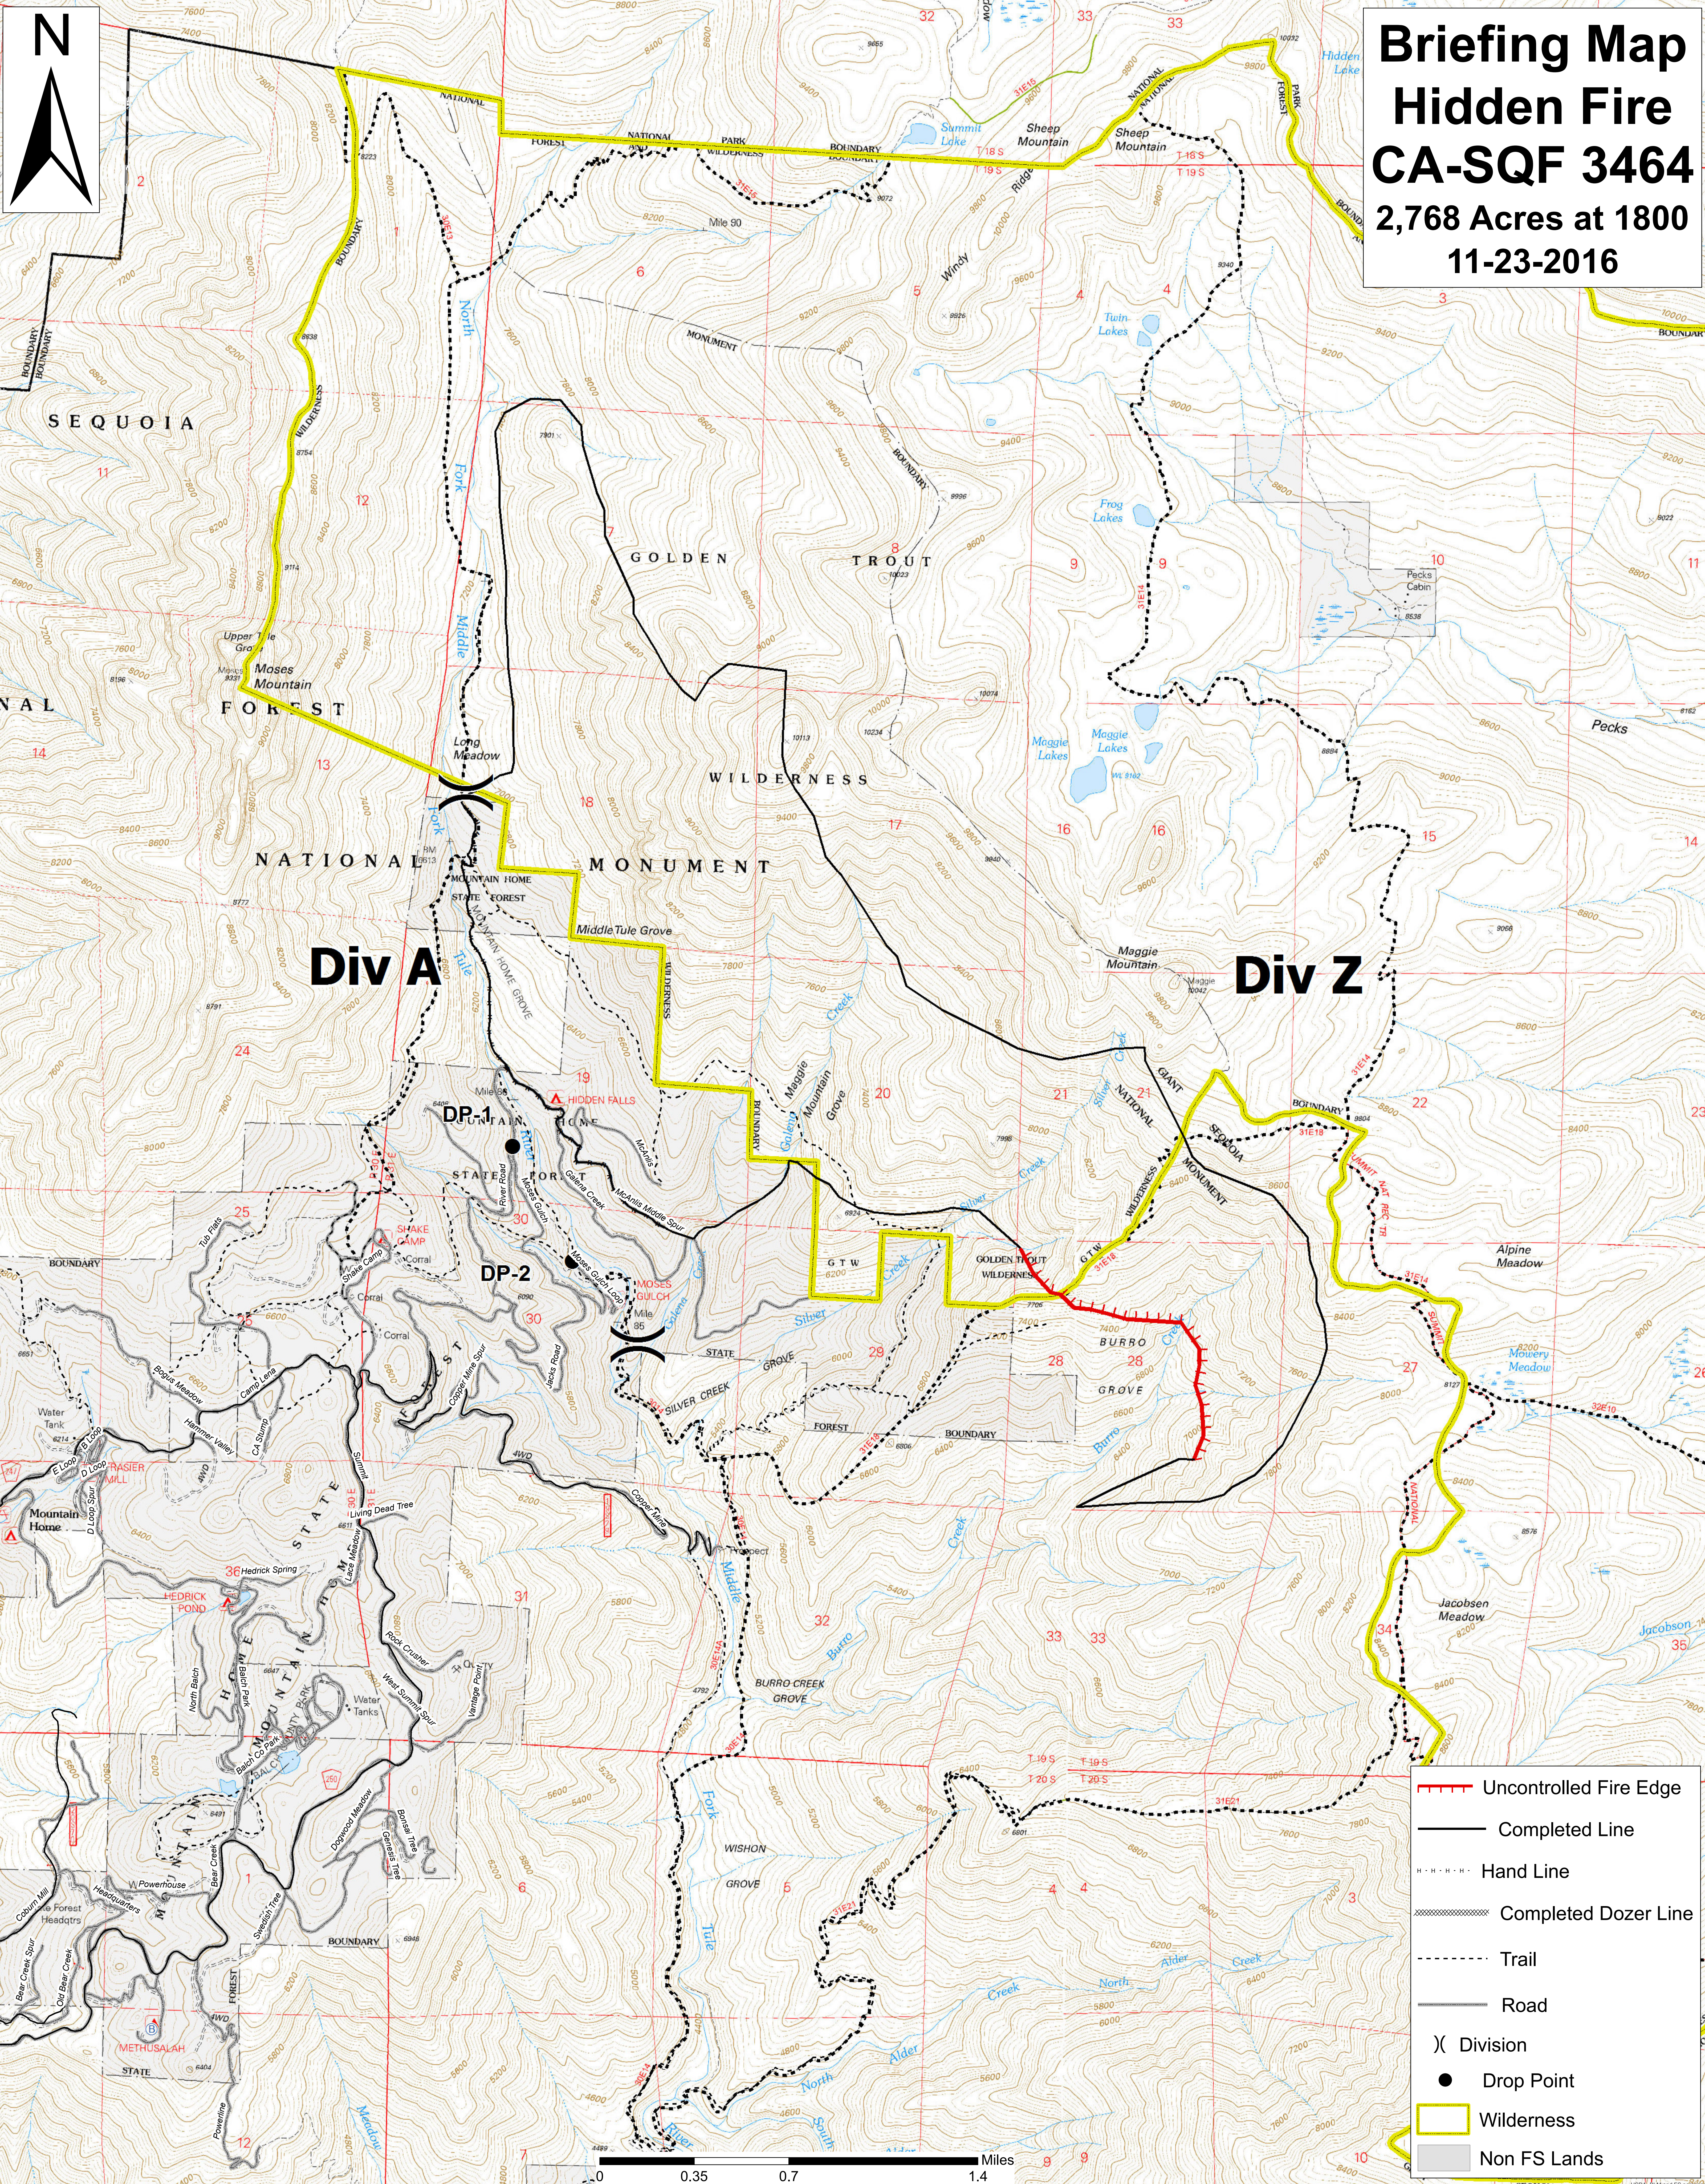

Briefing Map Hidden Fire CA-SQF 3464 2,768 Acres at 1800 11-23-2016

Div A

Div Z

- Uncontrolled Fire Edge
- Completed Line
- Hand Line
- Completed Dozer Line
- Trail
- Road
- Division
- Drop Point
- Wilderness
- Non FS Lands

0 0.35 0.7 1.4 Miles