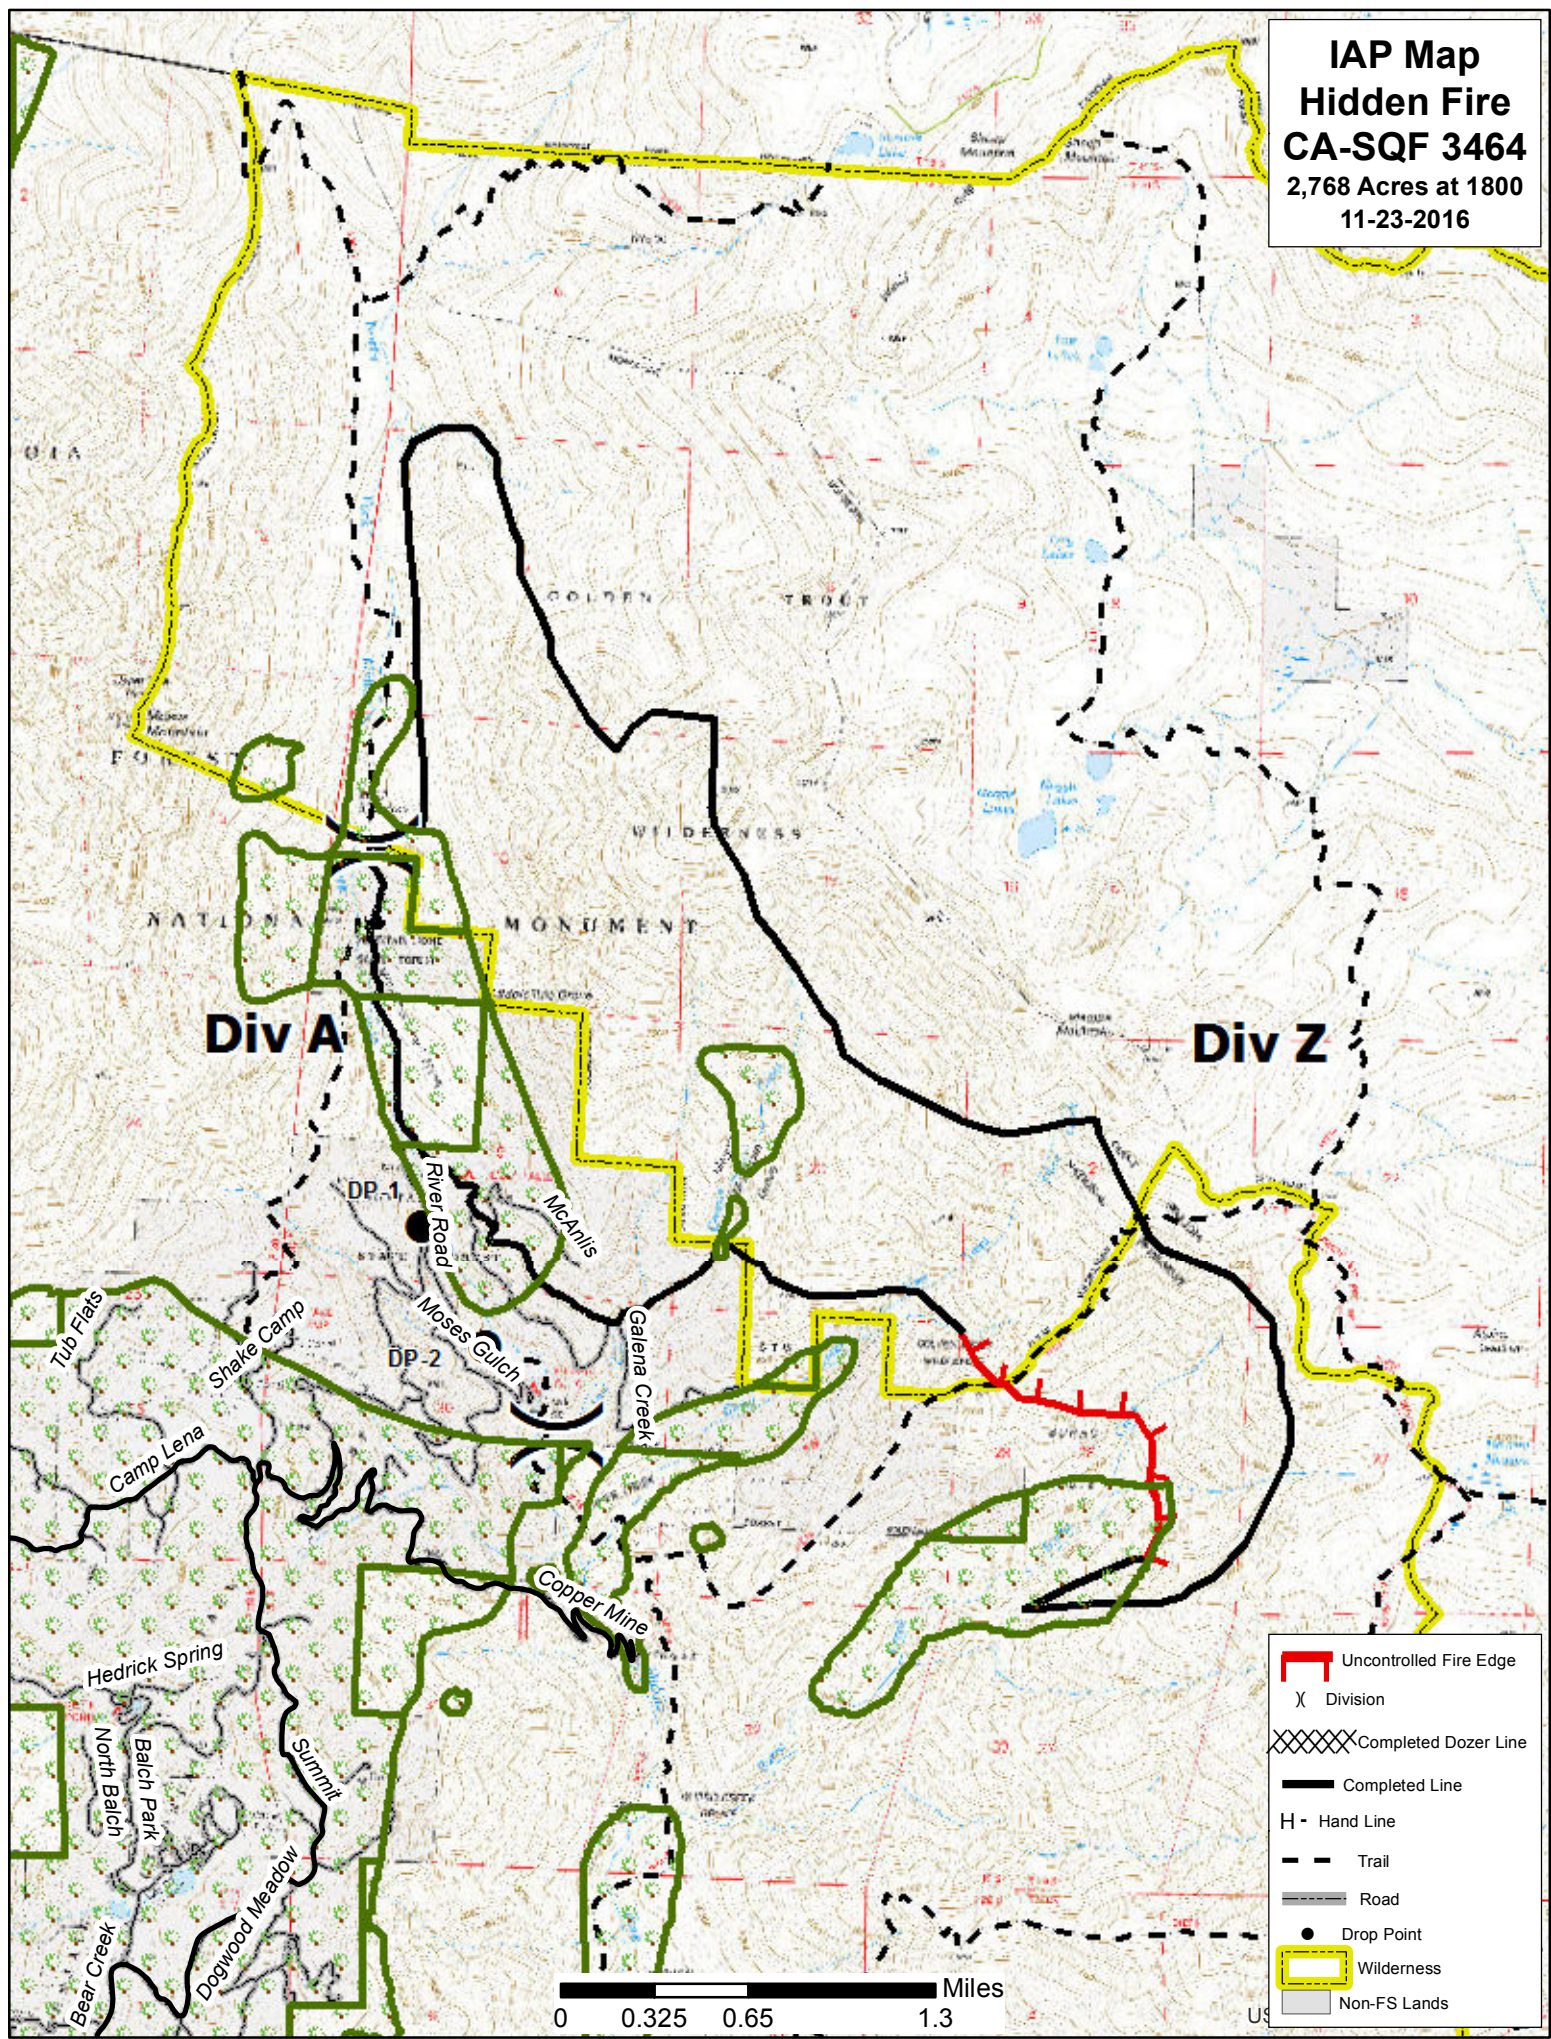

IAP Map
Hidden Fire
CA-SQF 3464
 2,768 Acres at 1800
 11-23-2016

	Uncontrolled Fire Edge
	Division
	Completed Dozer Line
	Completed Line
	Hand Line
	Trail
	Road
	Drop Point
	Wilderness
	Non-FS Lands