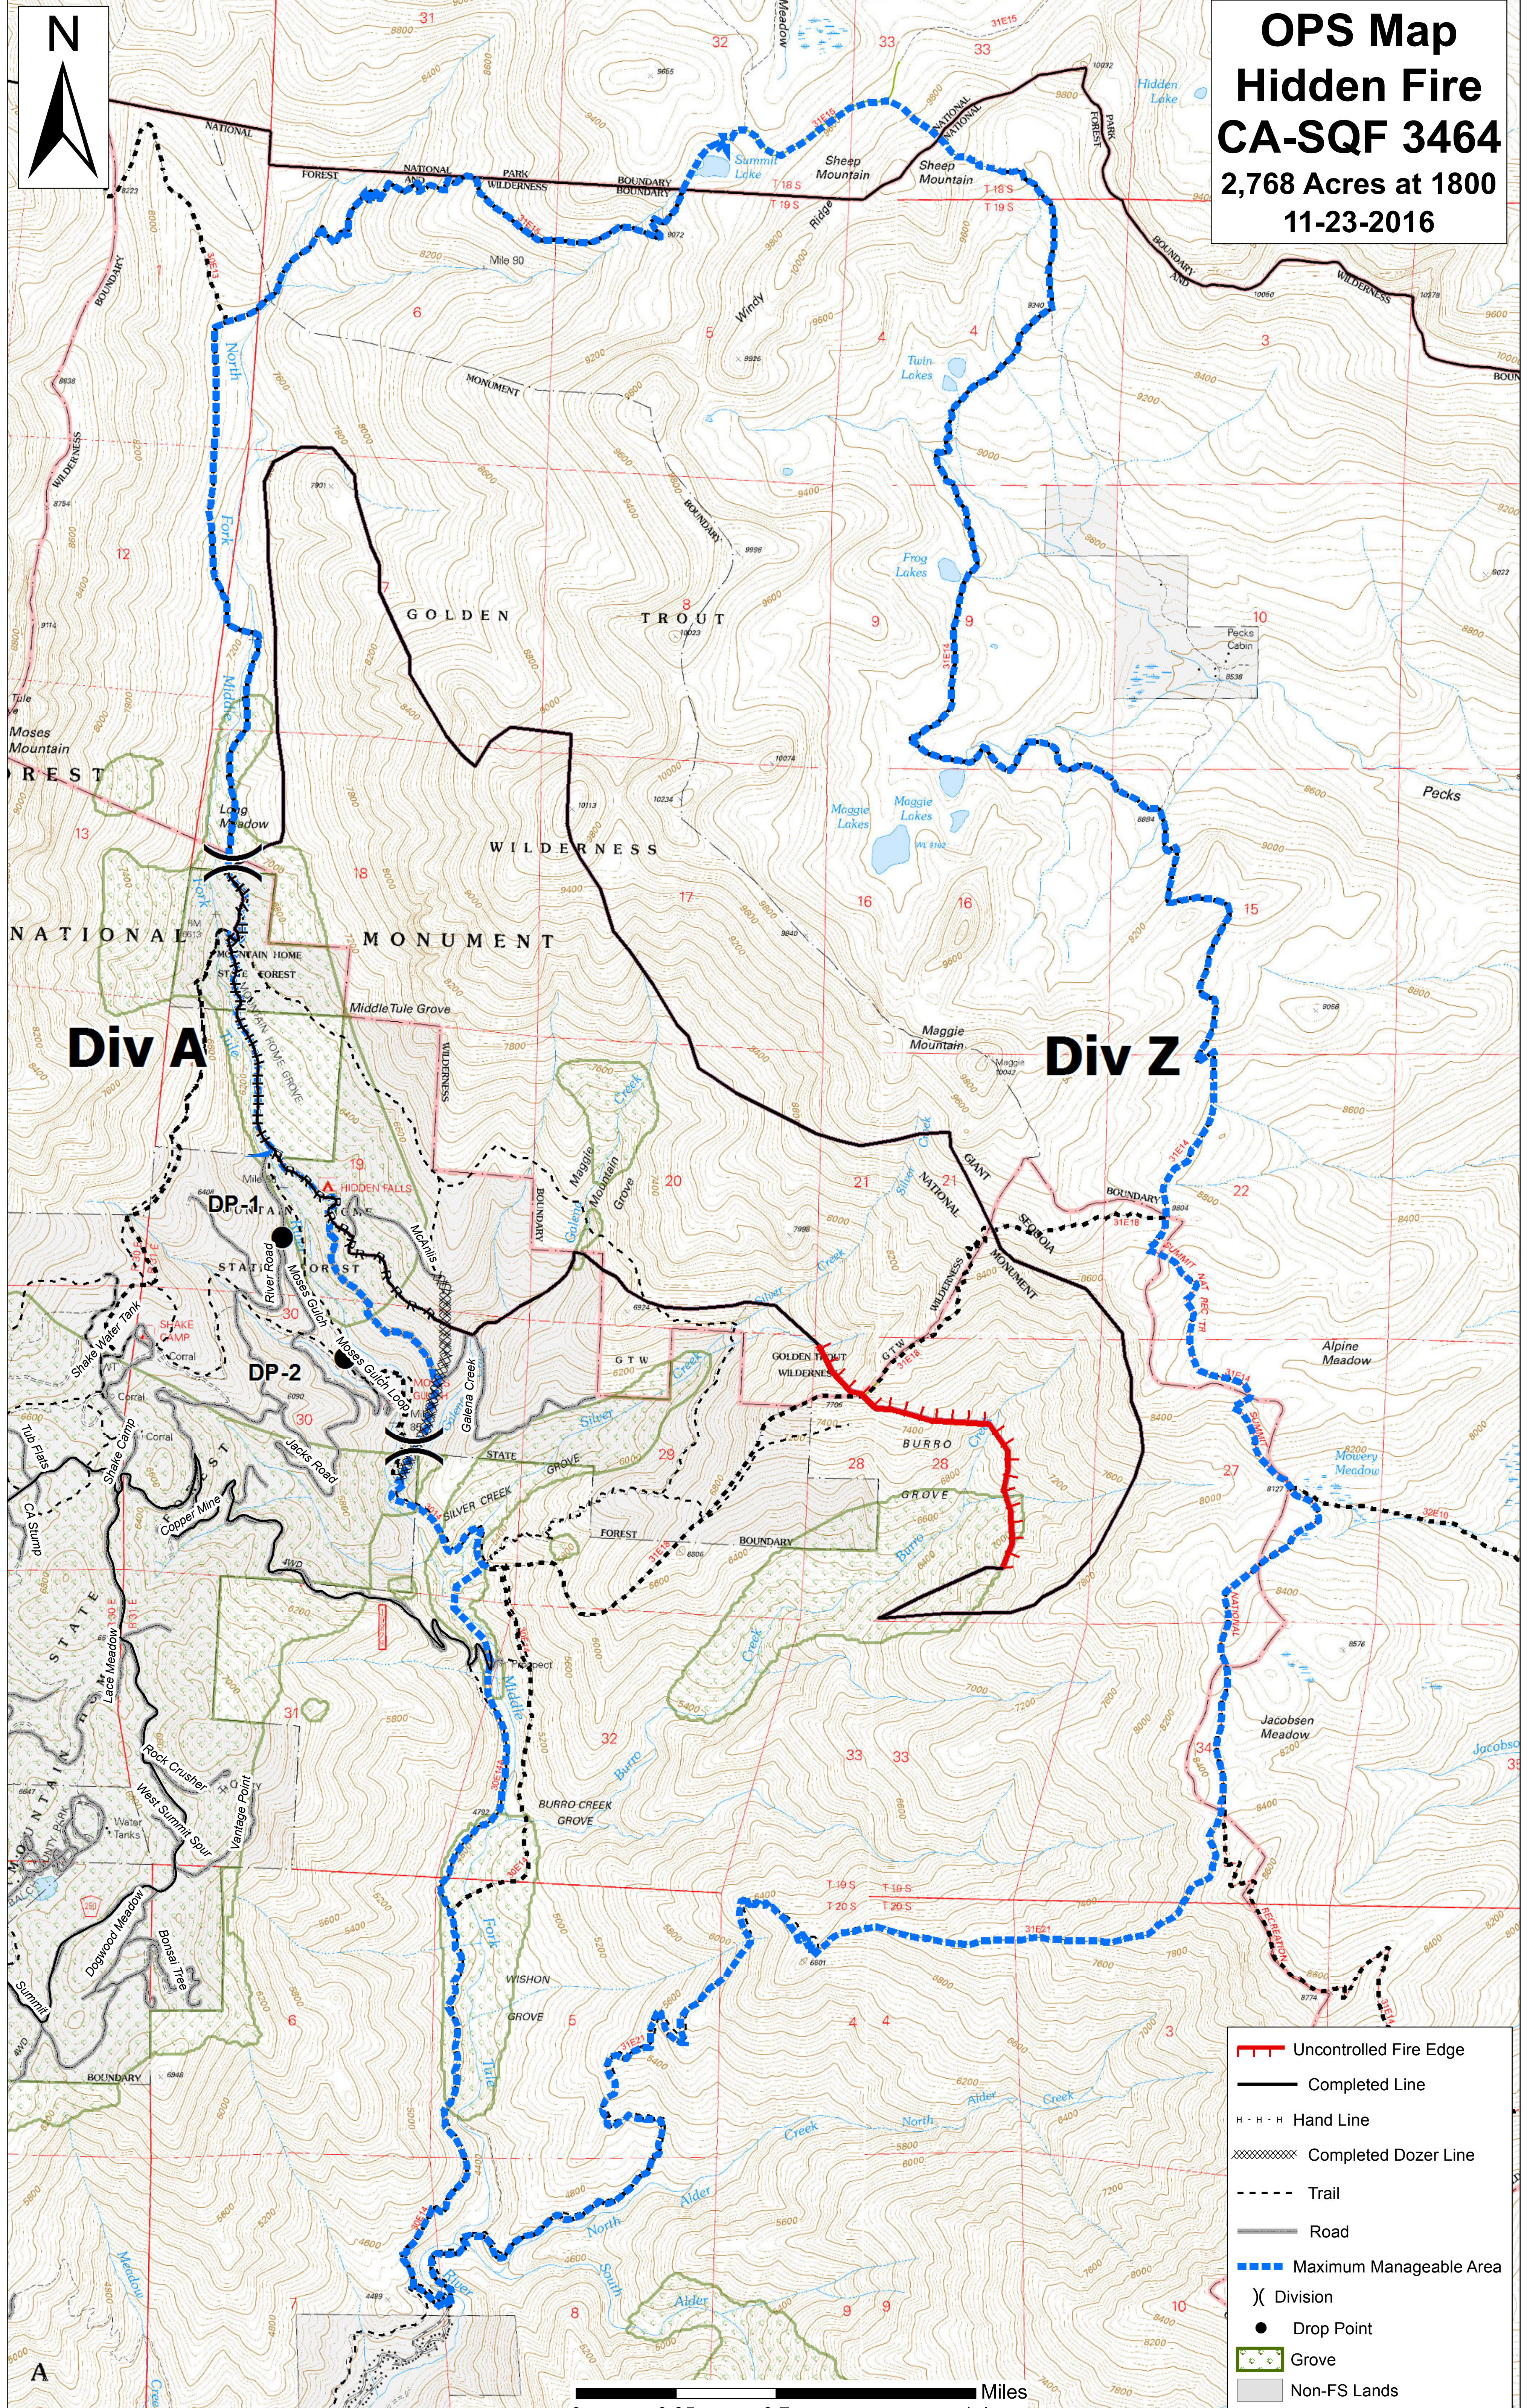

OPS Map

Hidden Fire

CA-SQF 3464

2,768 Acres at 1800
11-23-2016

Div A

Div Z

DP-1

DP-2

- Uncontrolled Fire Edge
- Completed Line
- Hand Line
- Completed Dozer Line
- Trail
- Road
- Maximum Manageable Area
- Division
- Drop Point
- Grove
- Non-FS Lands