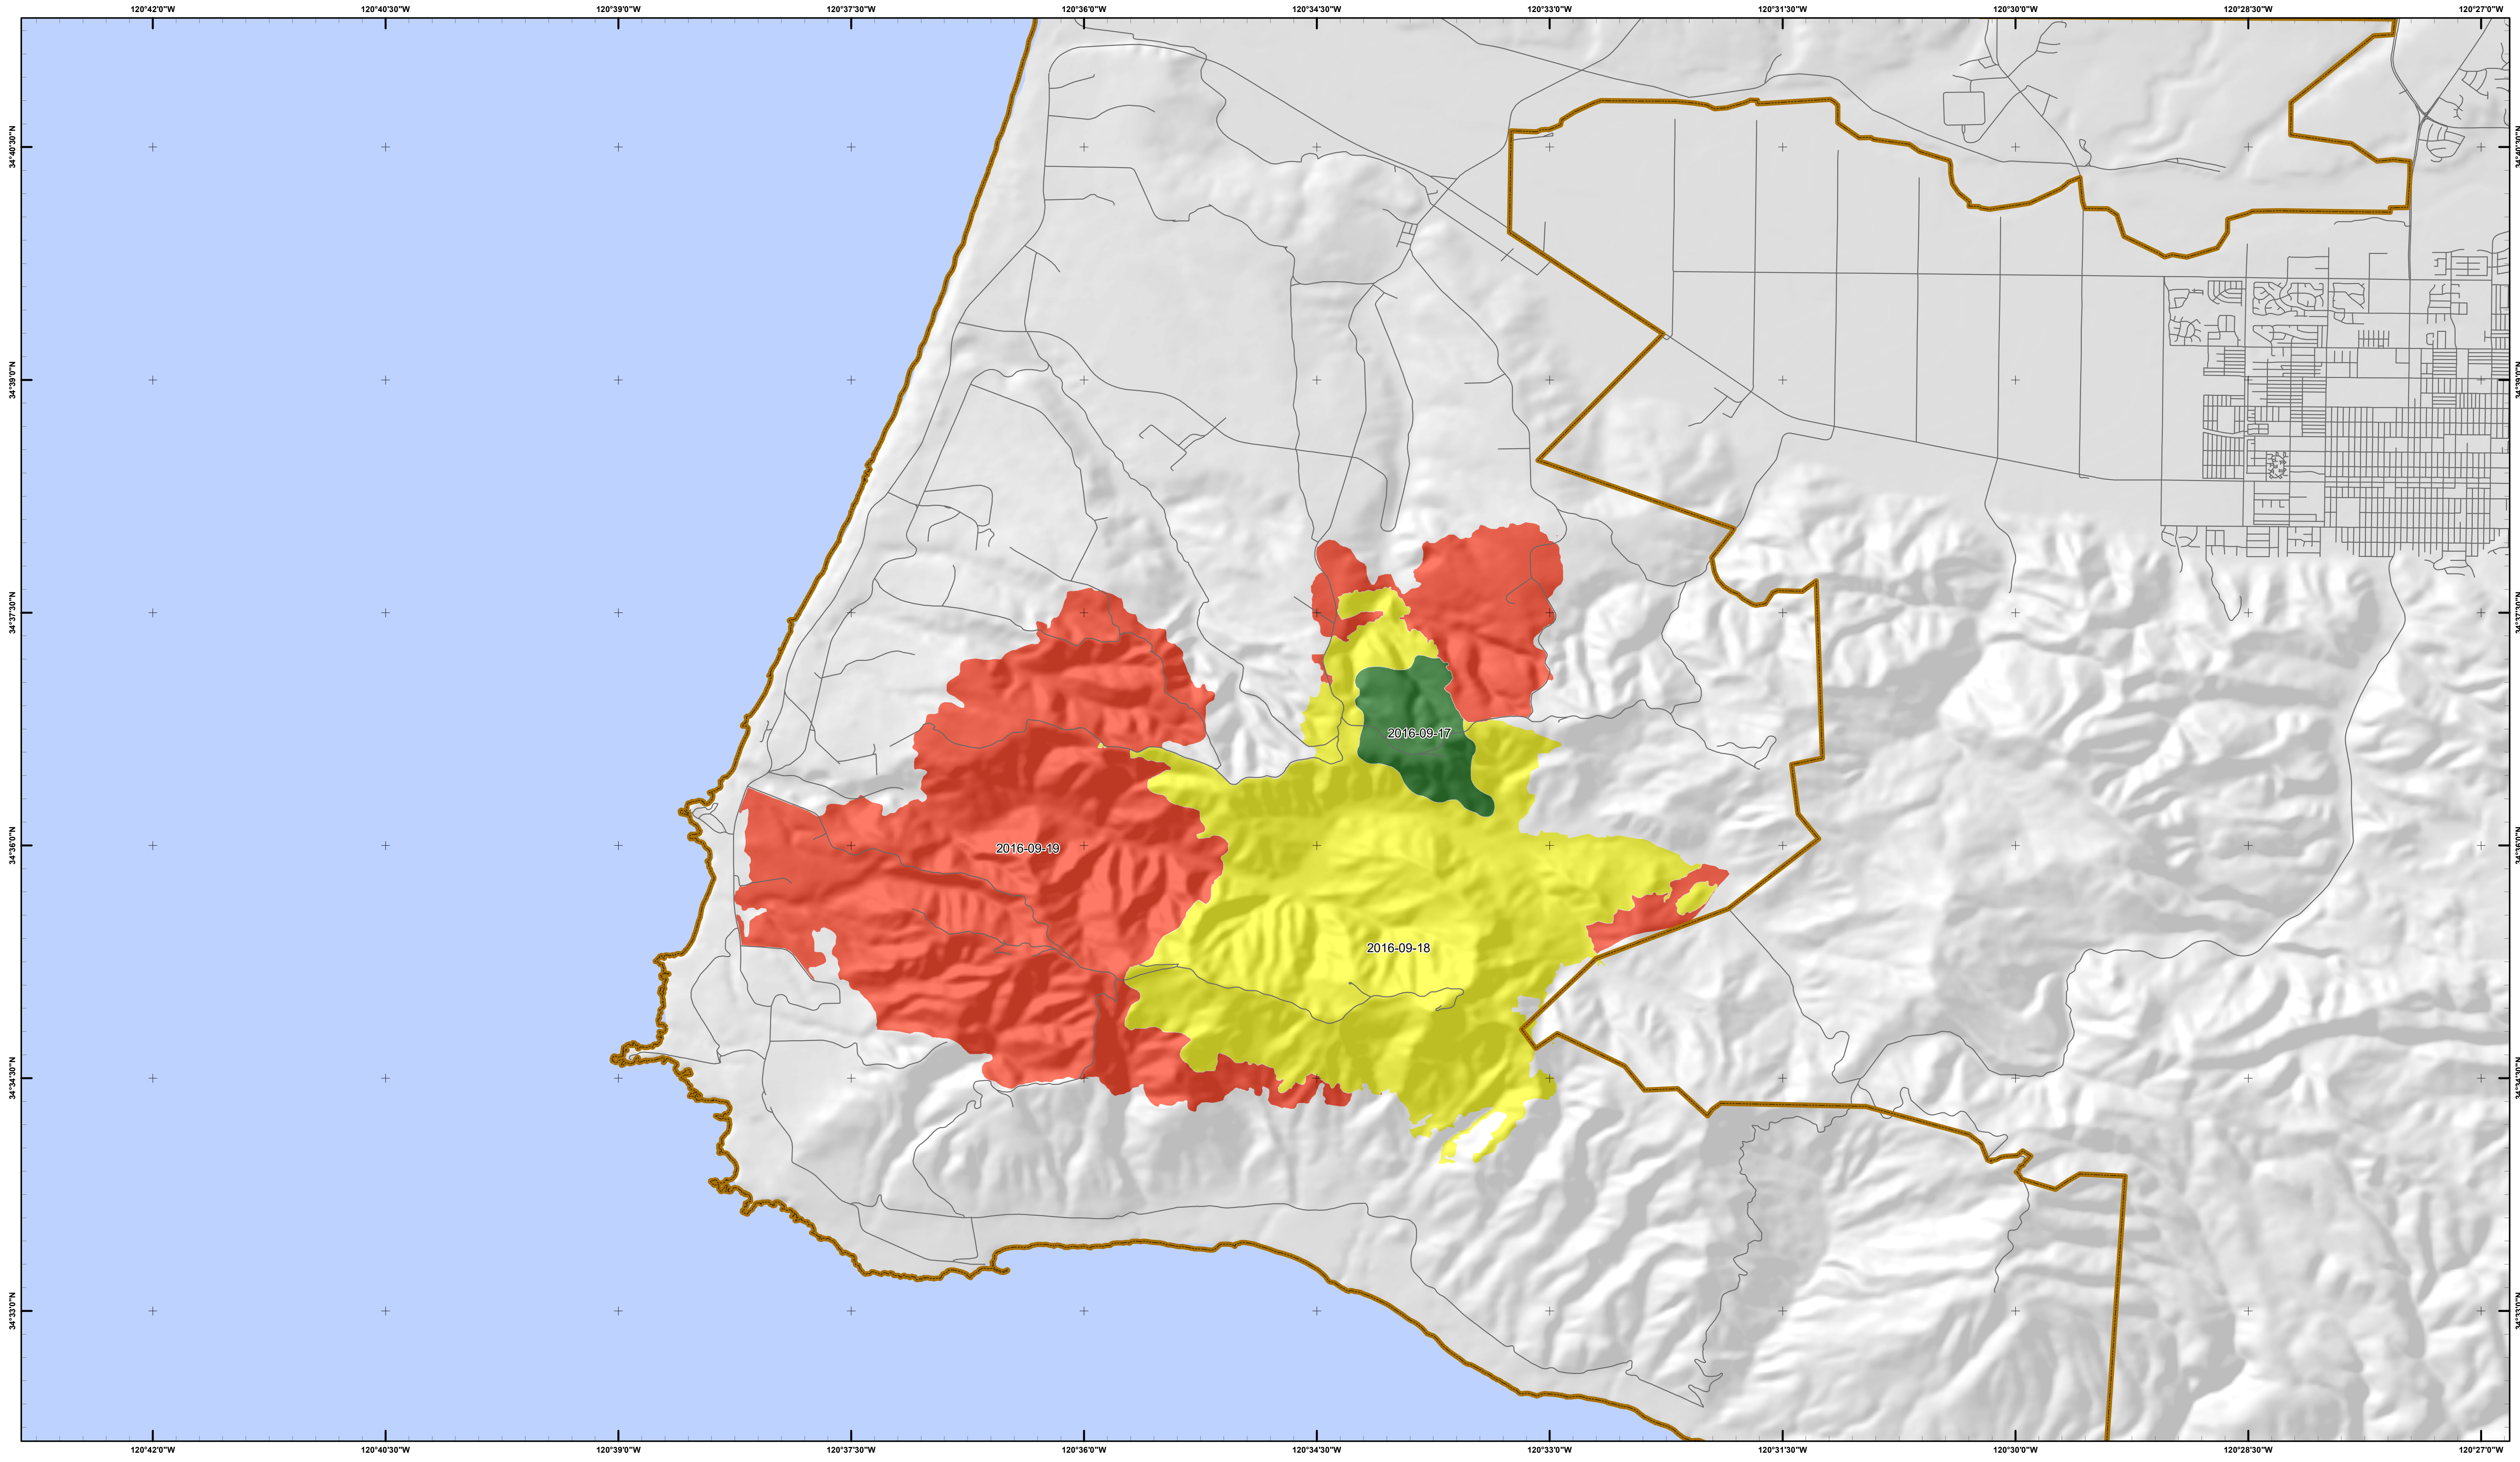

PROGRESSION MAP

CANYON

CA-AFV-003151

September 20, 2016
Night Shift
Acres

Progression Map Canyon CA-AFV-003151 9/20/2016

1:35,000

Datum: NAD 1983

Date	Growth Ac.	Total Ac.
9/17/2016	397	397
9/18/2016	1607	4528
9/19/2016	8486	9755

RK
9/20/2016
1521 Hours