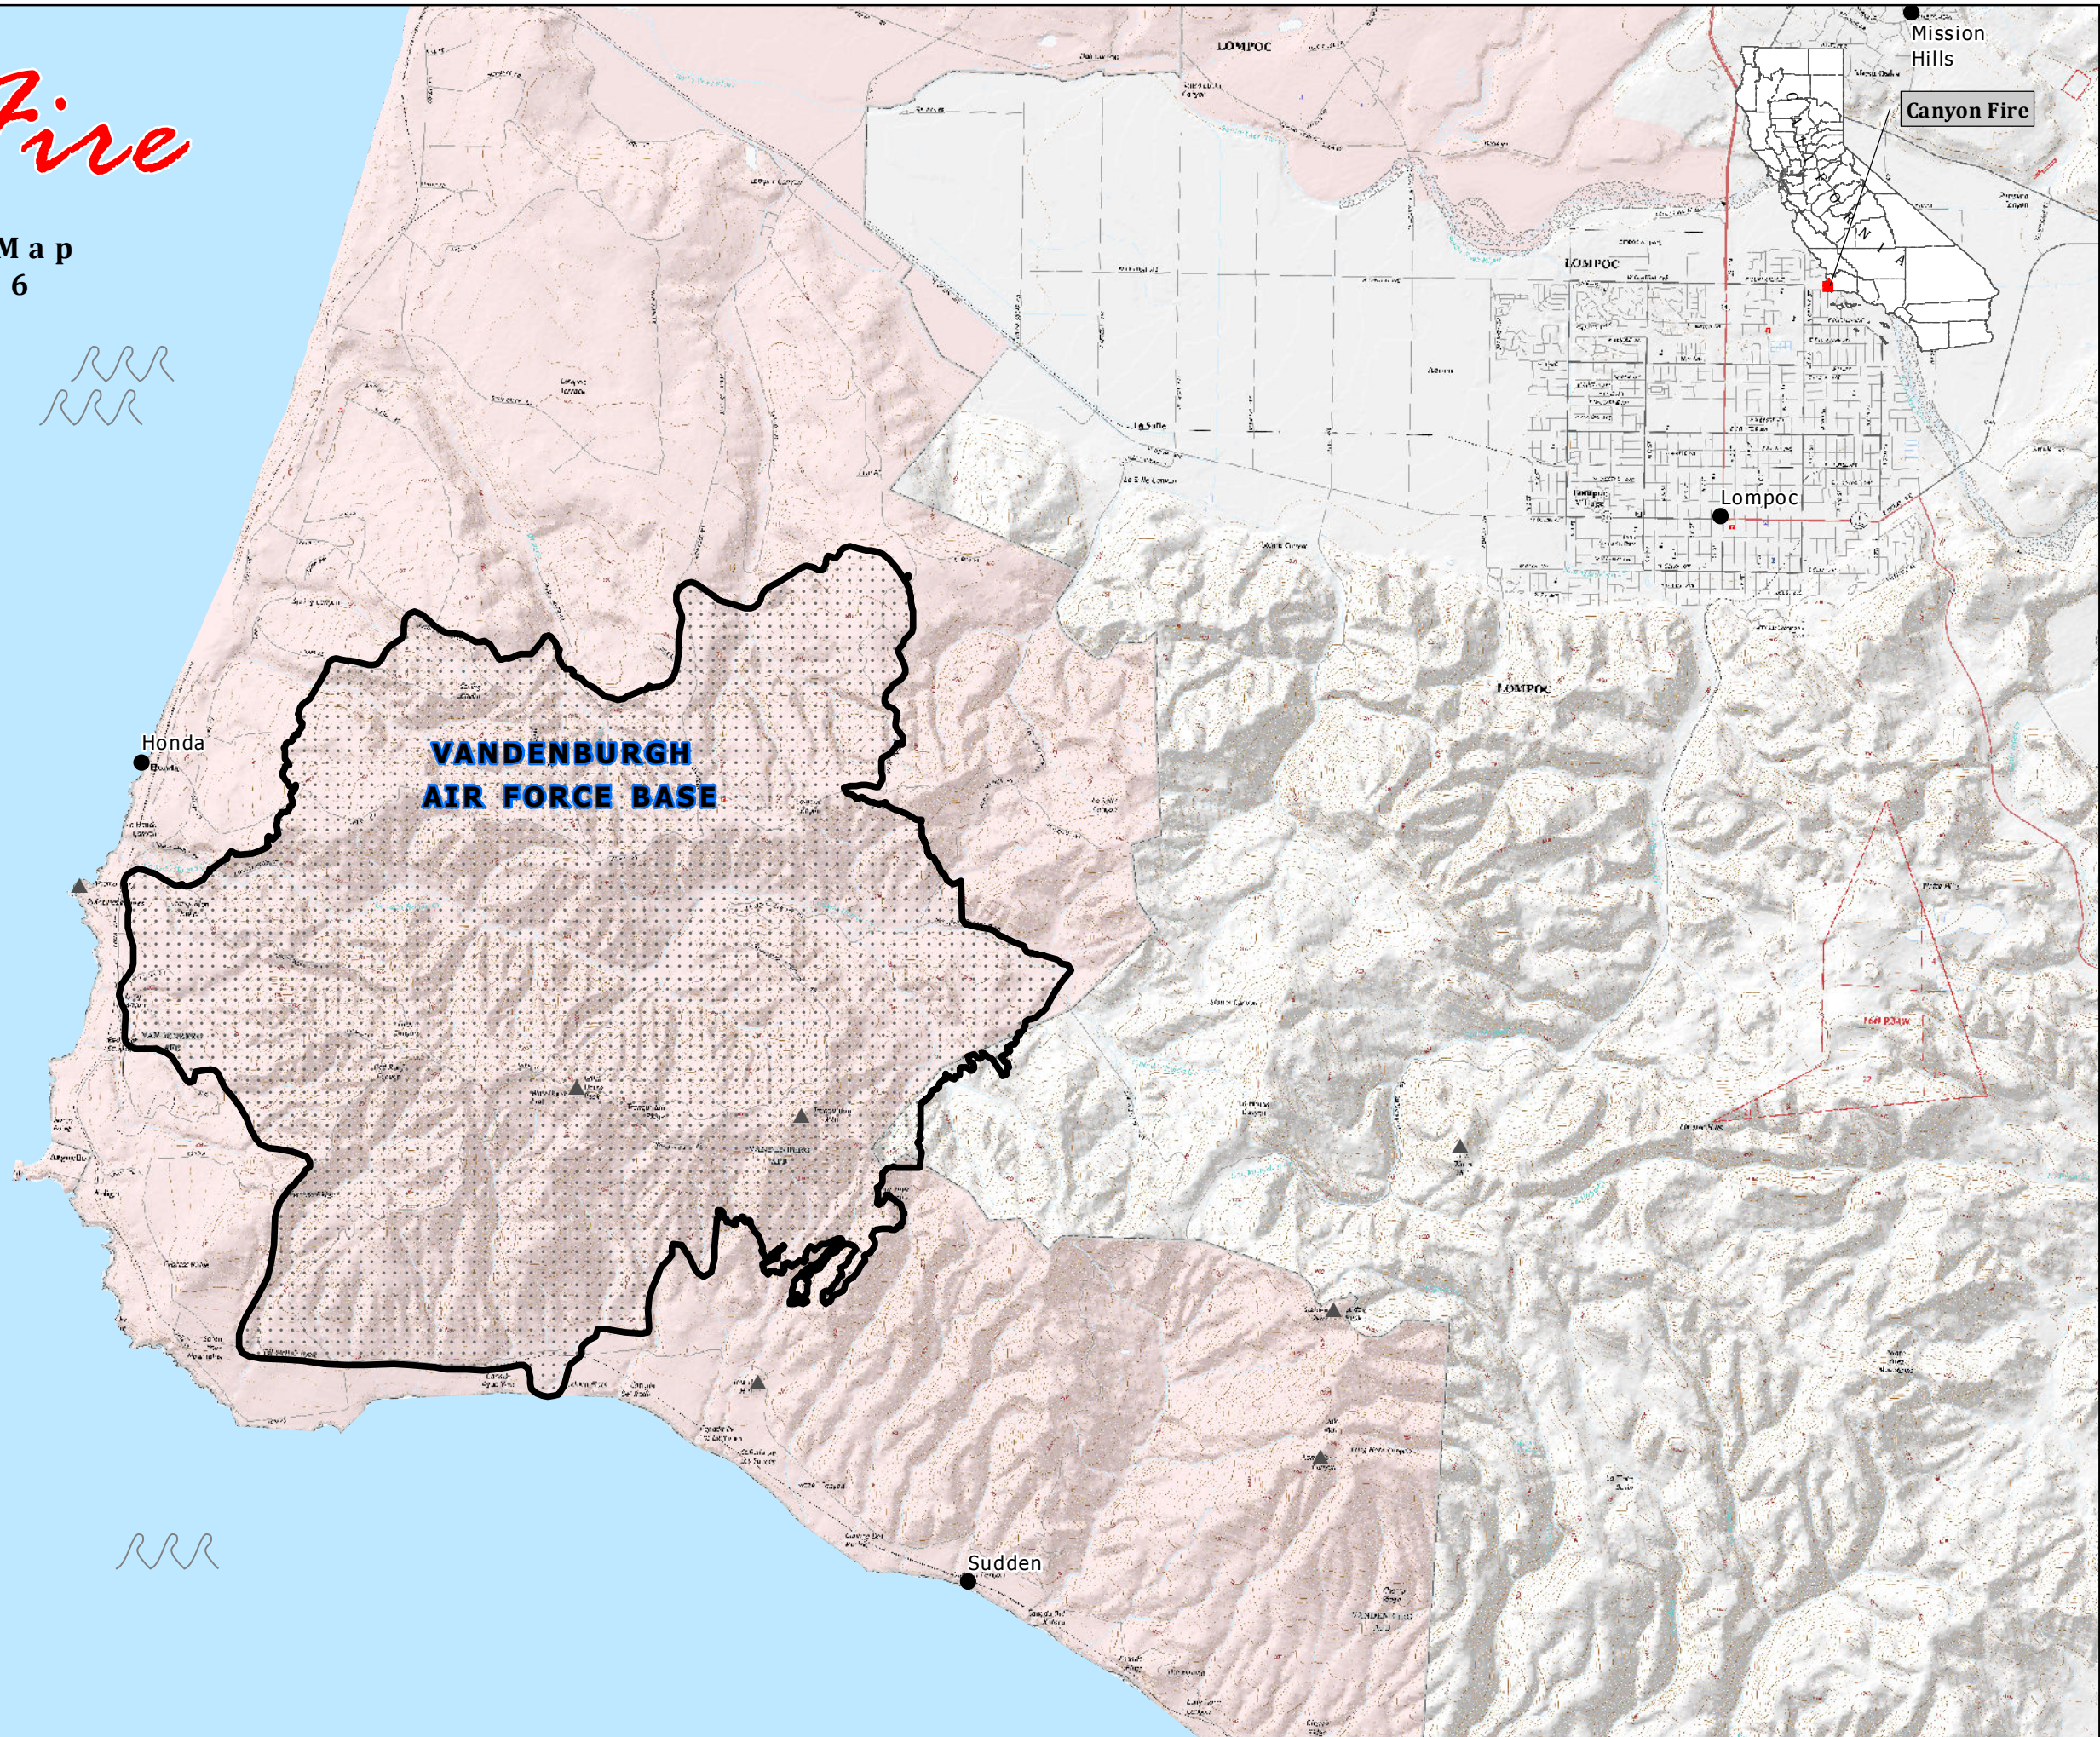

# Canyon Fire

Public Information Map  
September 24, 2016

12,518 Acres

South Central Sierra  
Interagency Incident Management Team

RRR  
RRR

RRR  
RRR

RRR

RRR

## Legend

- ▲ Summit
- ▭ Completed Line

0 1.25 2.5 Miles

Mission Hills  
Canyon Fire

Lompoc

Honda

**VANDENBURGH  
AIR FORCE BASE**

Sudden