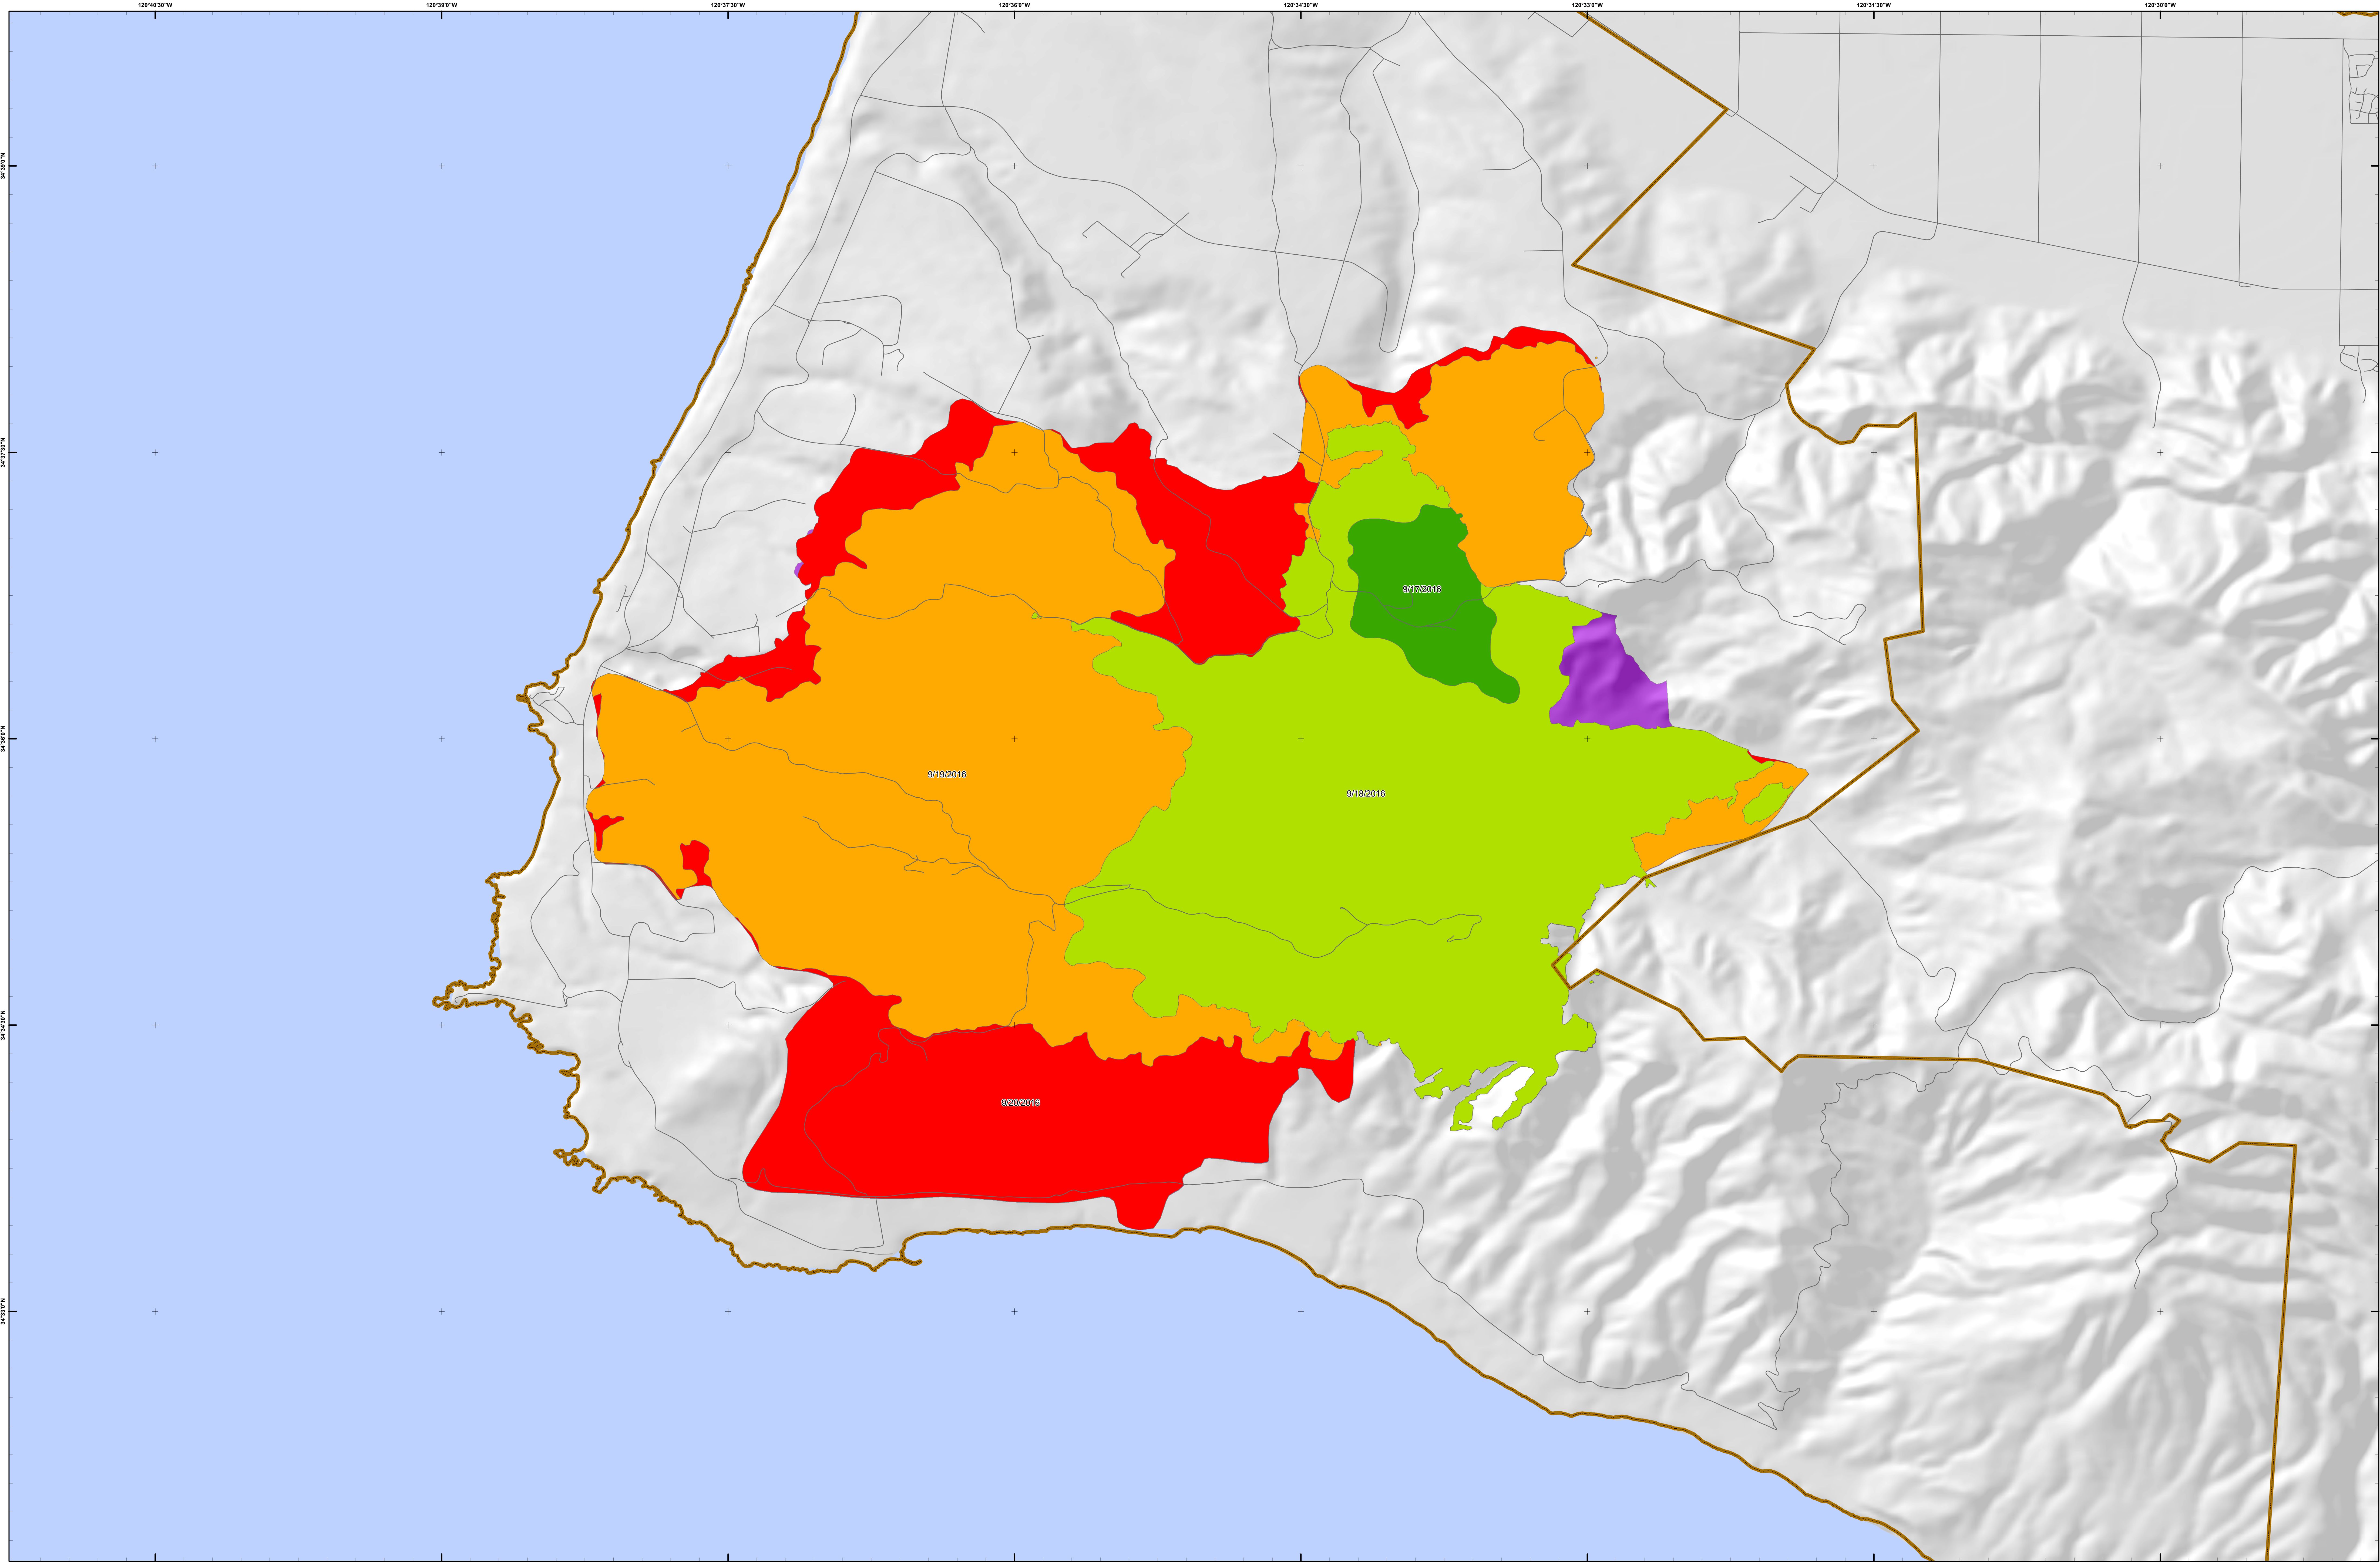

# PROGRESSION MAP

# CANYON

# CA-AFV-003151

September 24, 2016

Progression Map Canyon CA-AFV-003151 9/26/2016

1:19,813

Datum: NAD 1983

Date	Growth Ac.	Total Ac.
9/17/2016	397	397
9/18/2016	1,607	4,528
9/19/2016	8,486	9,755
9/20/2016	2,595	12,350
9/22/2016*	168	12,518

\* Added from GPS track.

RK  
9/24/2016  
1457 Hours