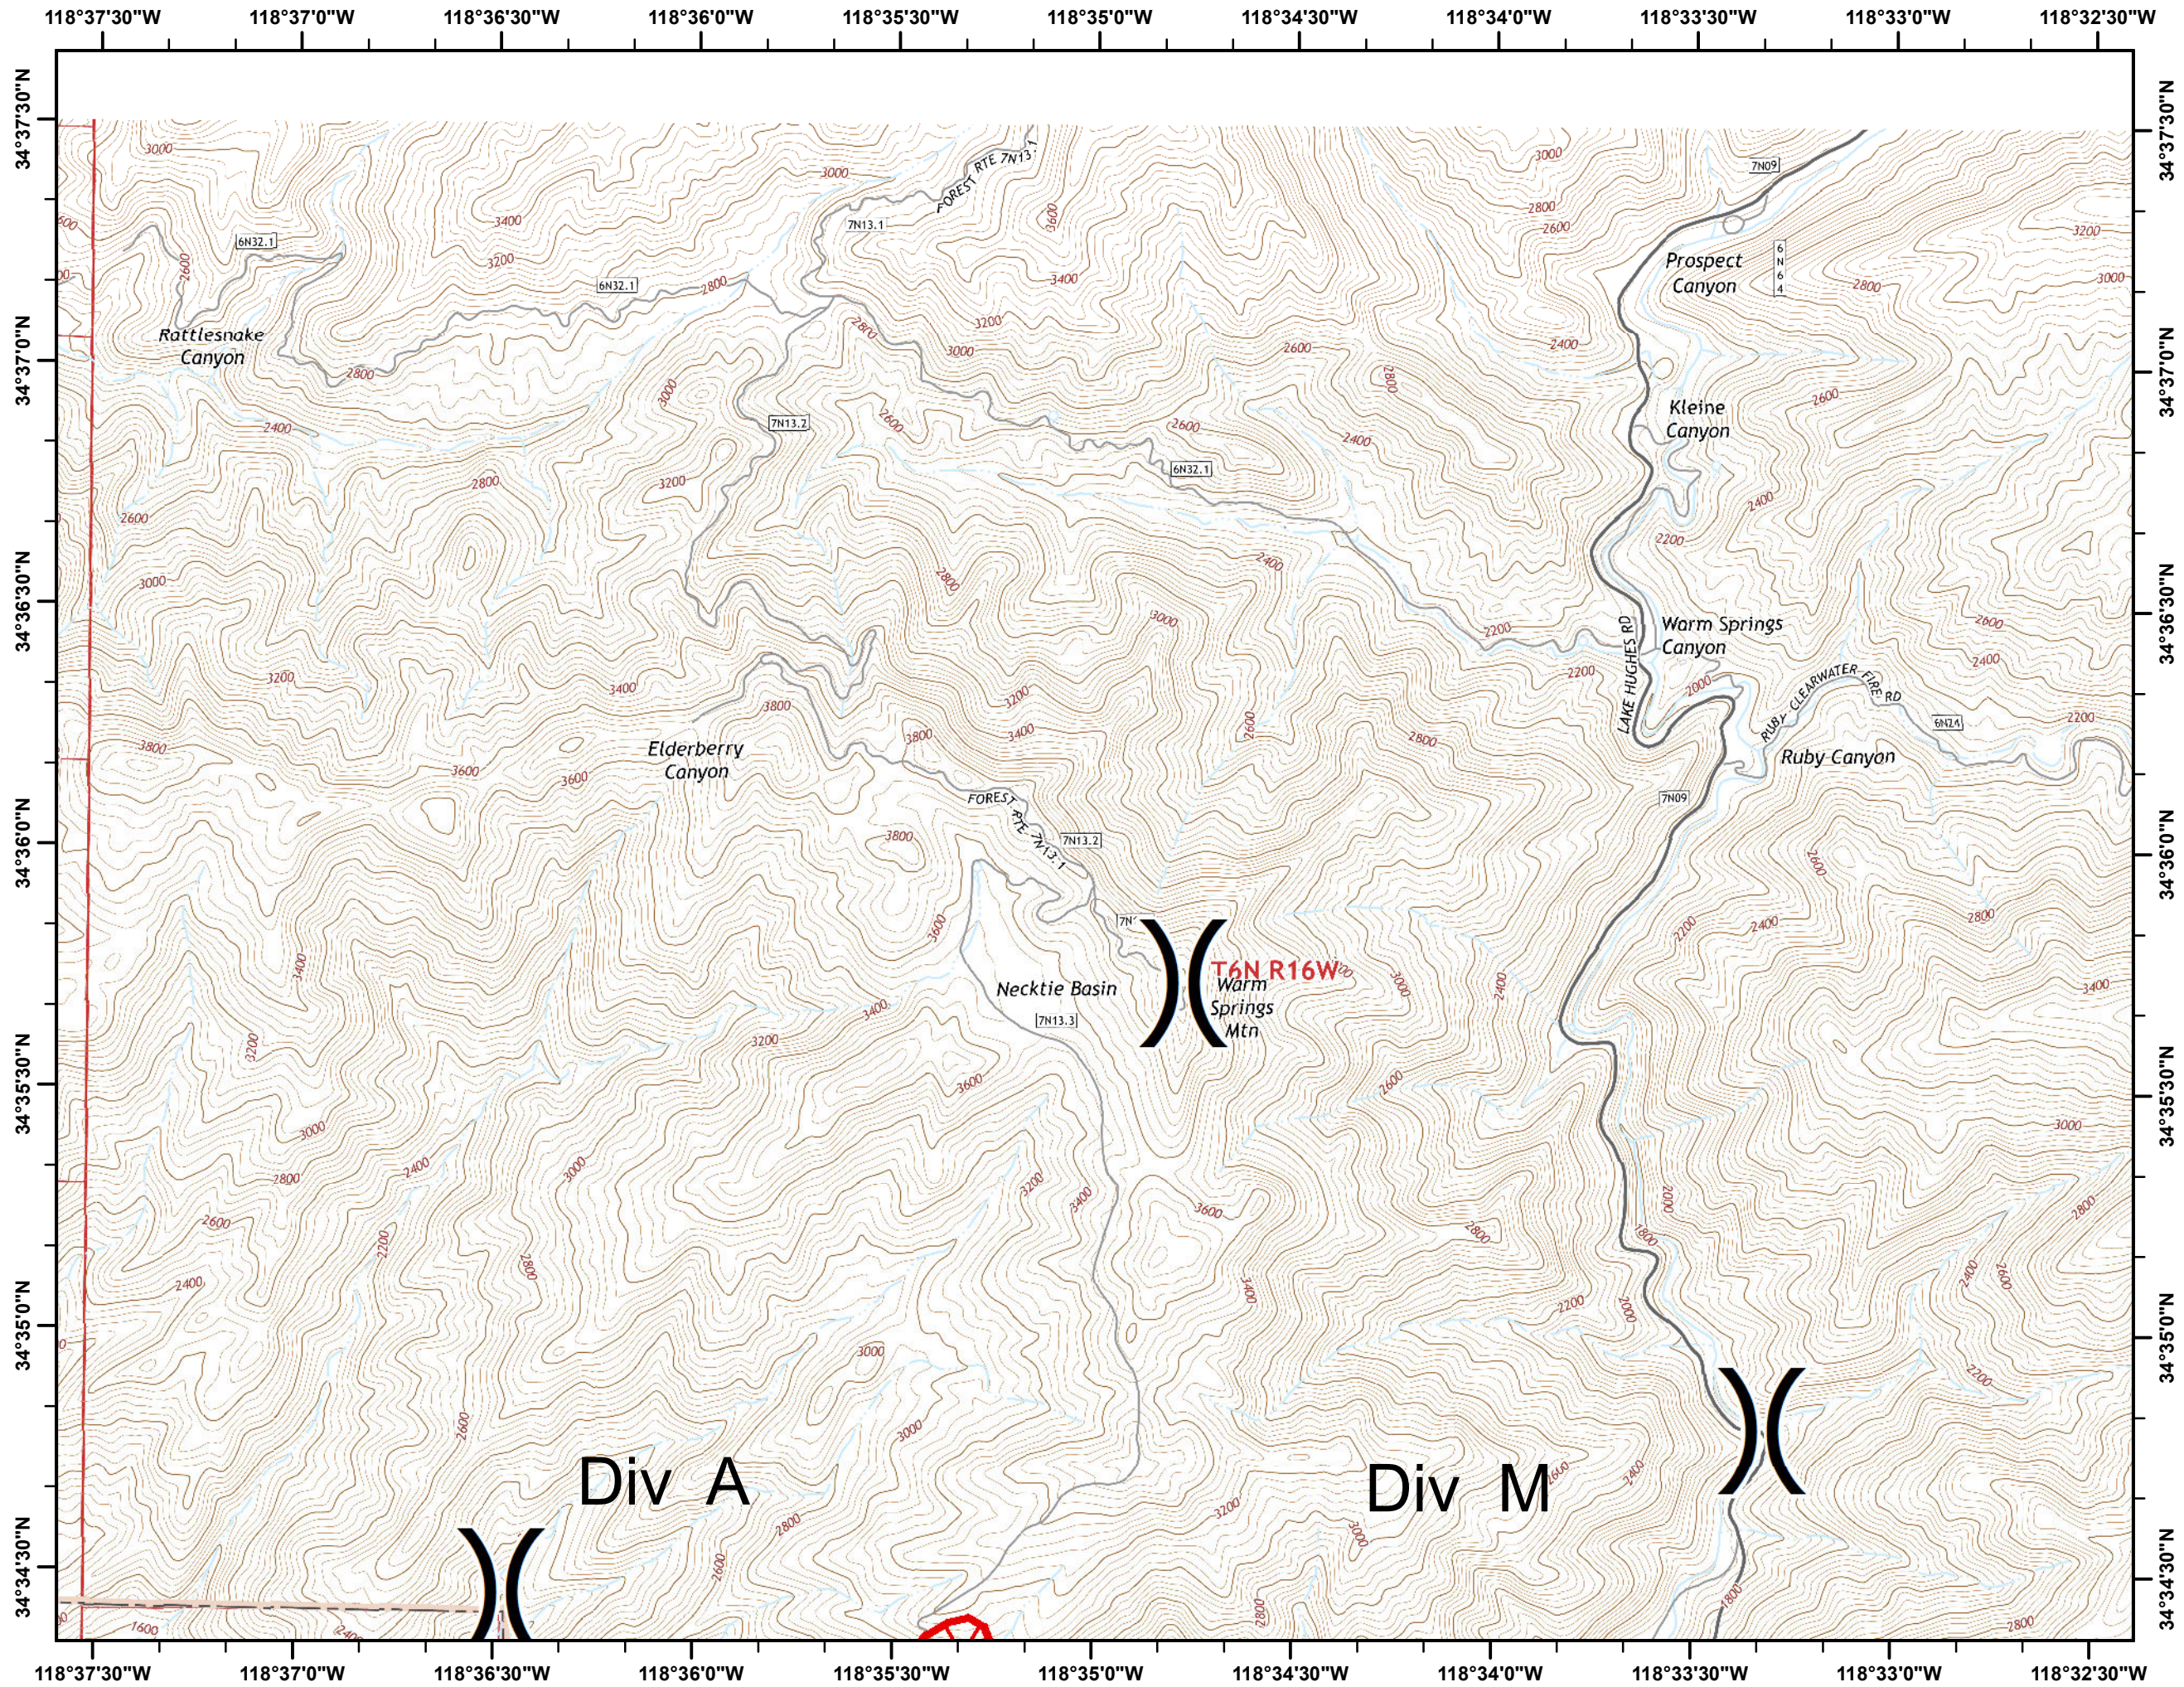

# LAKE FIRE

Incident Action Plan Map  
CA-ANF-2273  
CA-LAC-178275  
Jun 18 2017 Day Shift

Page 2 of 2

## Legend

-  Incident Command Post
-  Division
-  Uncontrolled Fire Edge

## Map Index