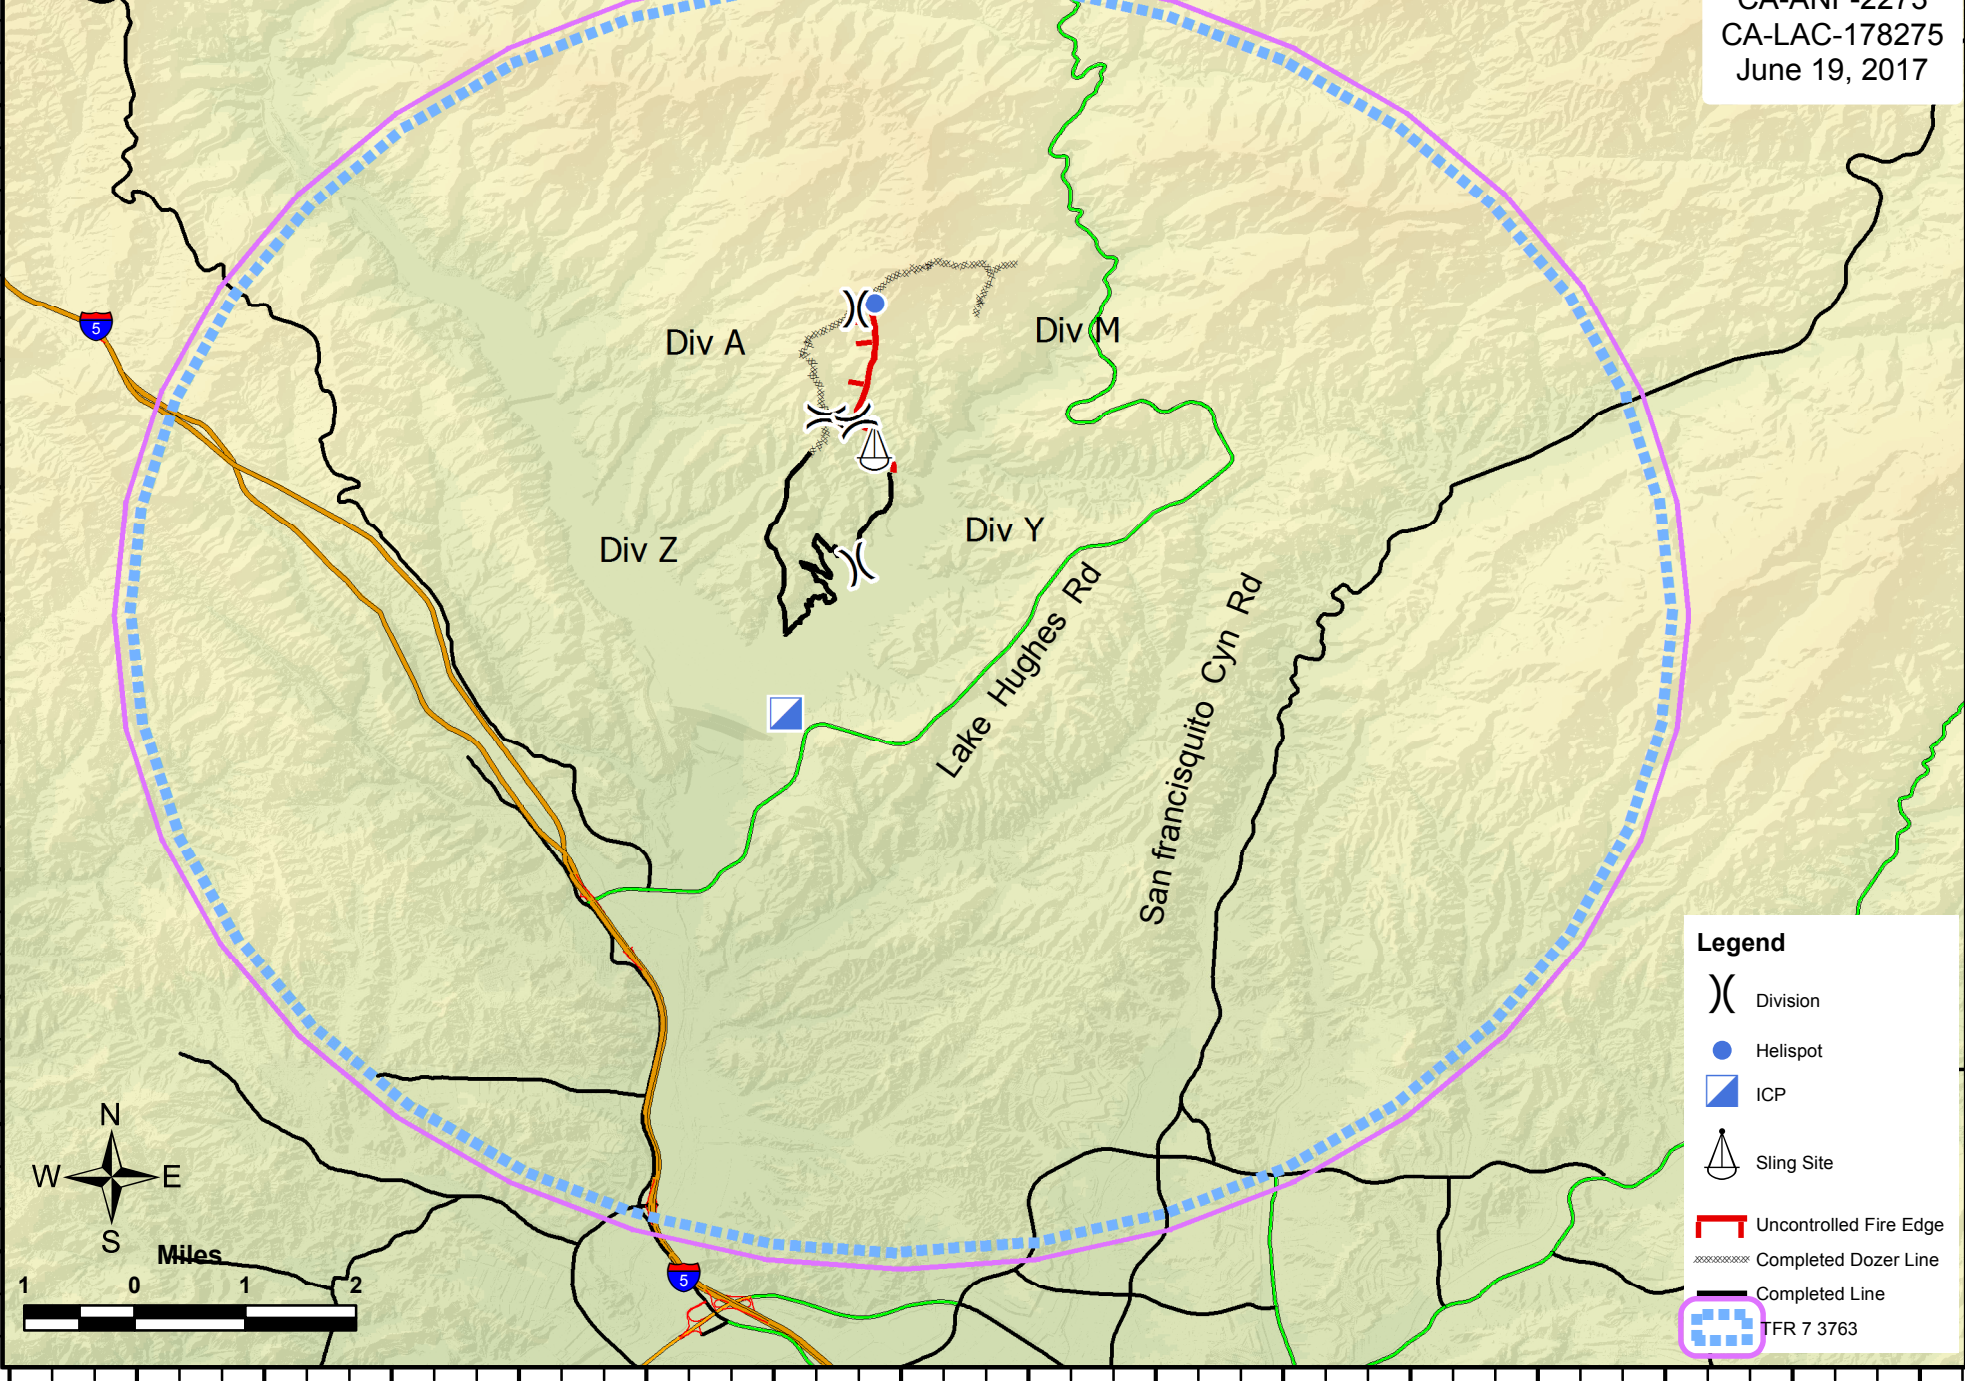

Label	Lat	Long
ICP	34 31.226N	118 35.902W
H-1	34 34.442N	118 35.207W
Sling Site	34 33.340N	118 35.212W

**LAKE FIRE**  
 PILOT MAP  
 CA-ANF-2273  
 CA-LAC-178275  
 June 19, 2017

34°27'0"N  
34°28'0"N  
34°29'0"N  
34°30'0"N  
34°31'0"N  
34°32'0"N  
34°33'0"N  
34°34'0"N  
34°35'0"N  
34°36'0"N  
34°37'0"N

118°27'0"W  
118°29'0"W  
118°31'0"W  
118°33'0"W  
118°35'0"W  
118°37'0"W  
118°39'0"W  
118°41'0"W