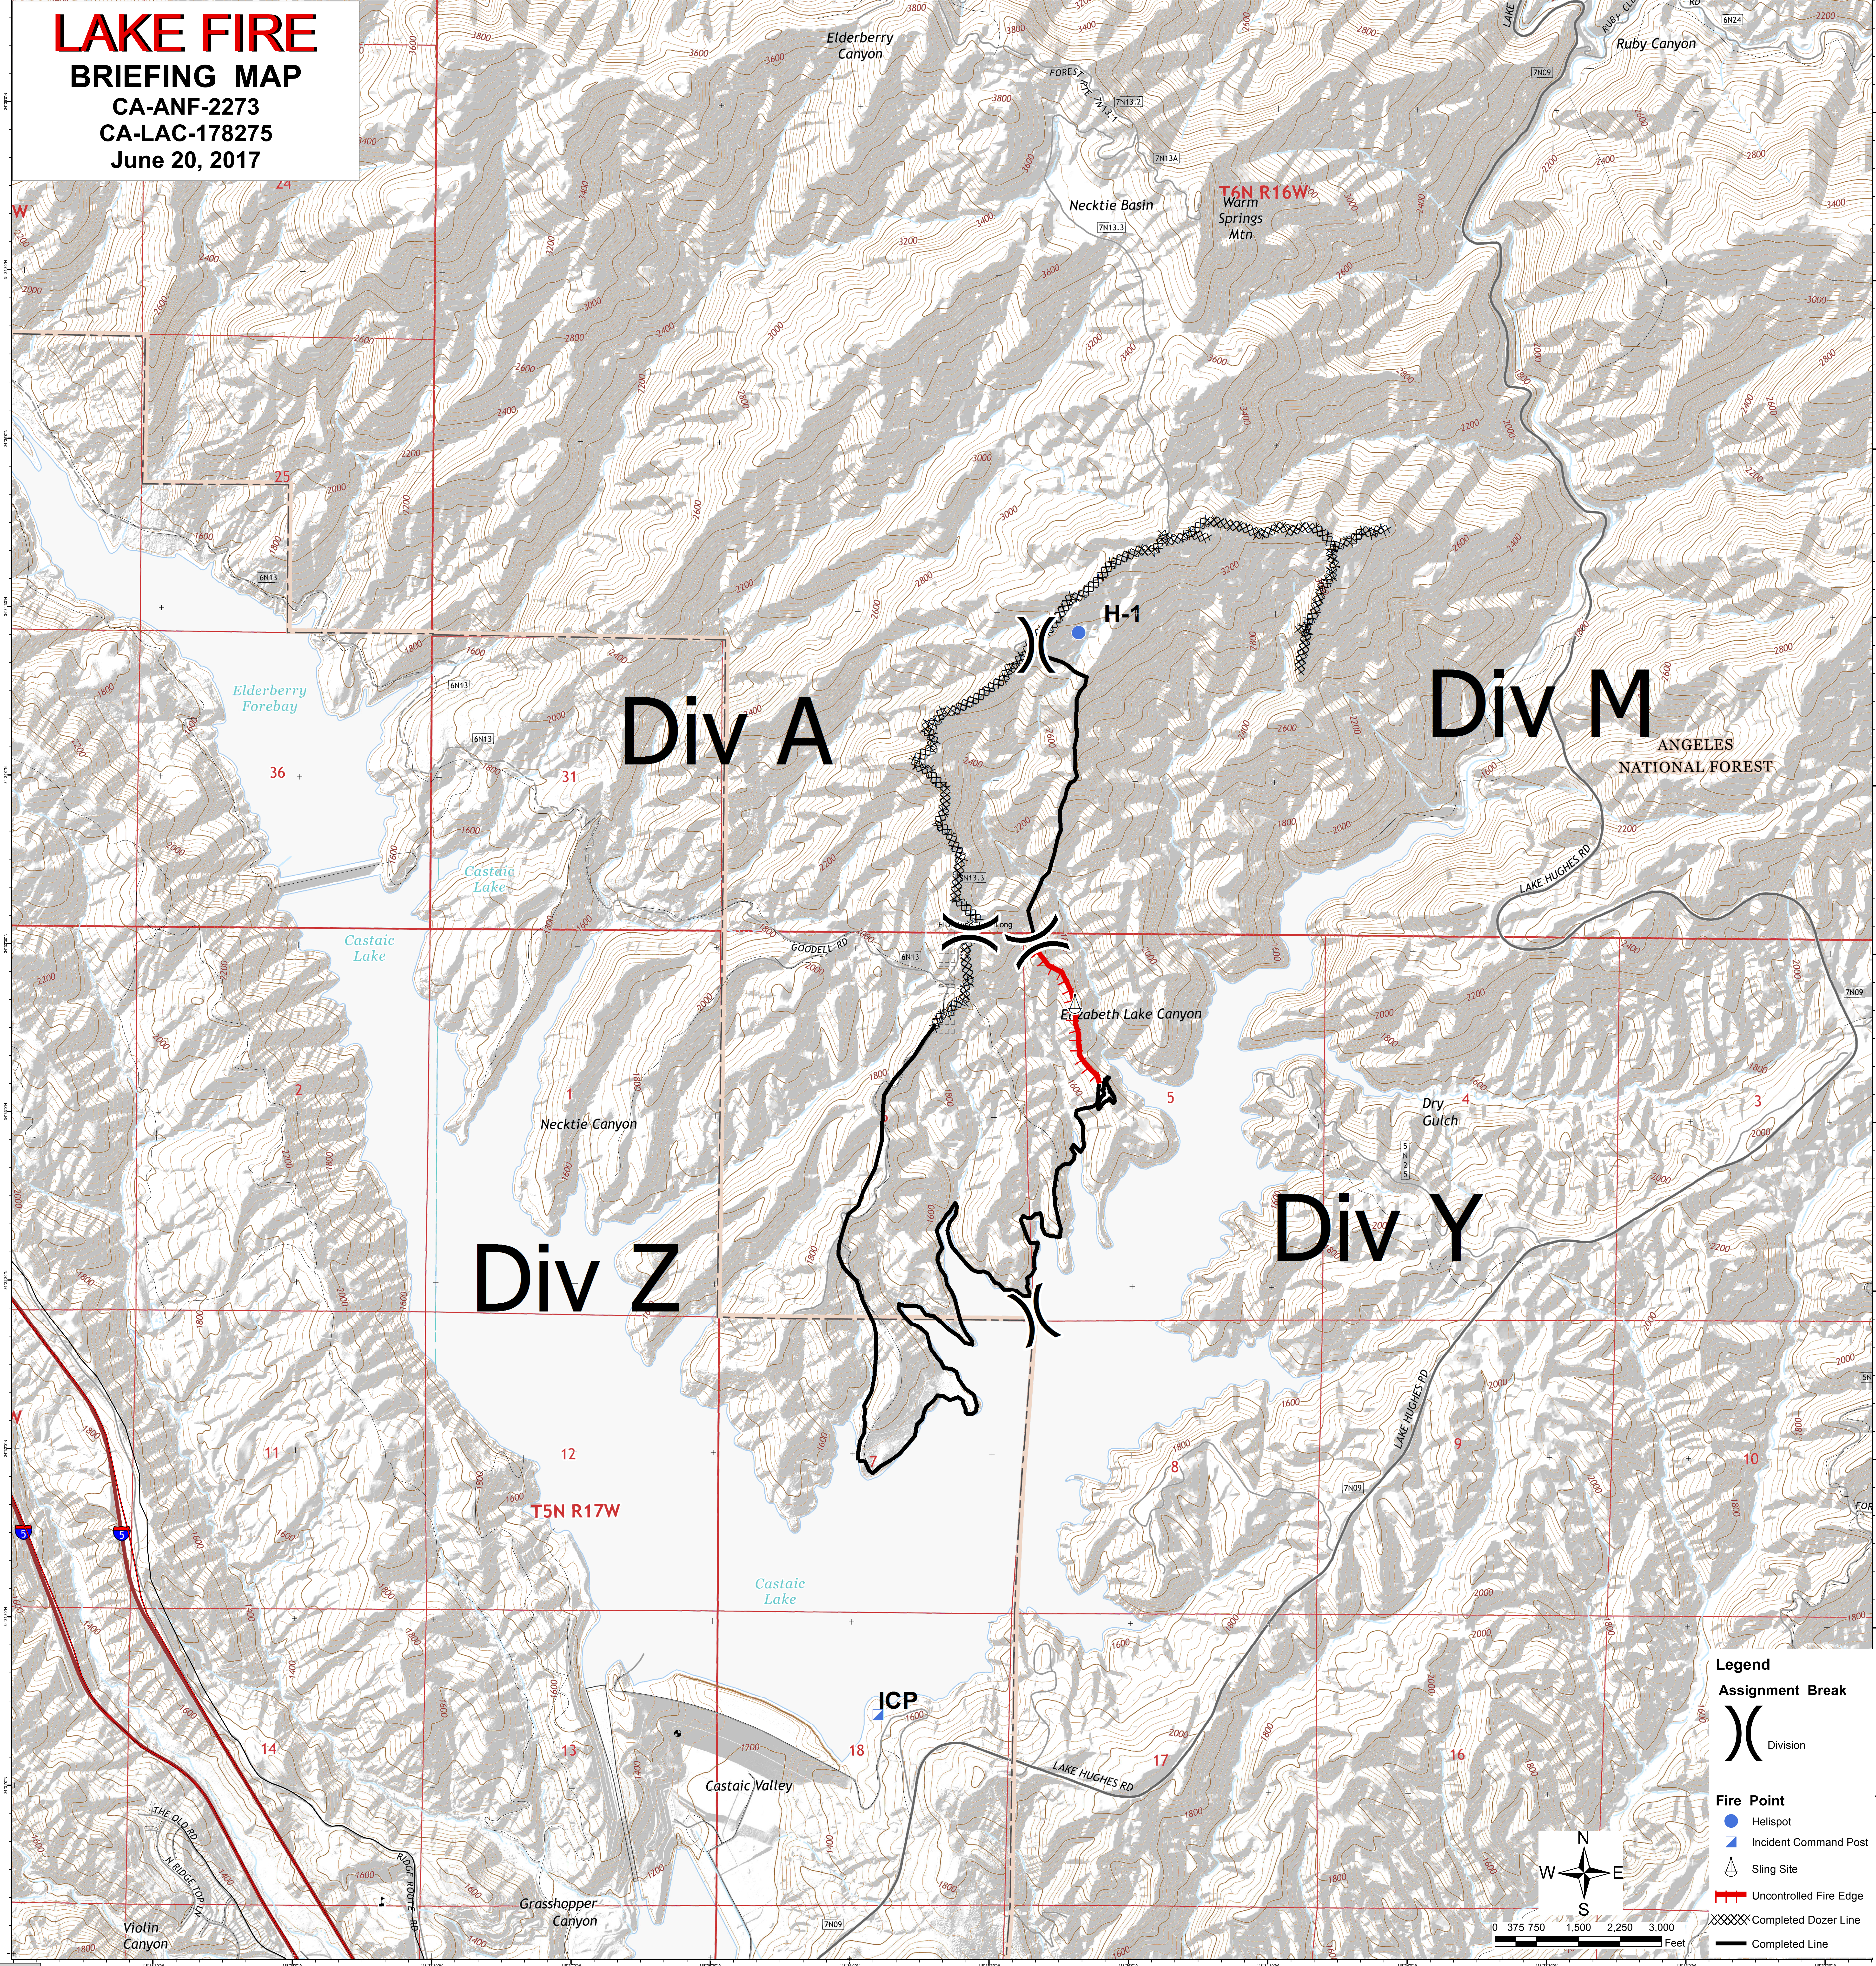

LAKE FIRE
BRIEFING MAP
 CA-ANF-2273
 CA-LAC-178275
 June 20, 2017

Legend

Assignment Break

() Division

Fire Point

- Helispot
- Incident Command Post
- ▲ Sling Site
- Uncontrolled Fire Edge
- XXXXX Completed Dozer Line
- Completed Line

0 375 750 1,500 2,250 3,000 Feet

N
W E
S