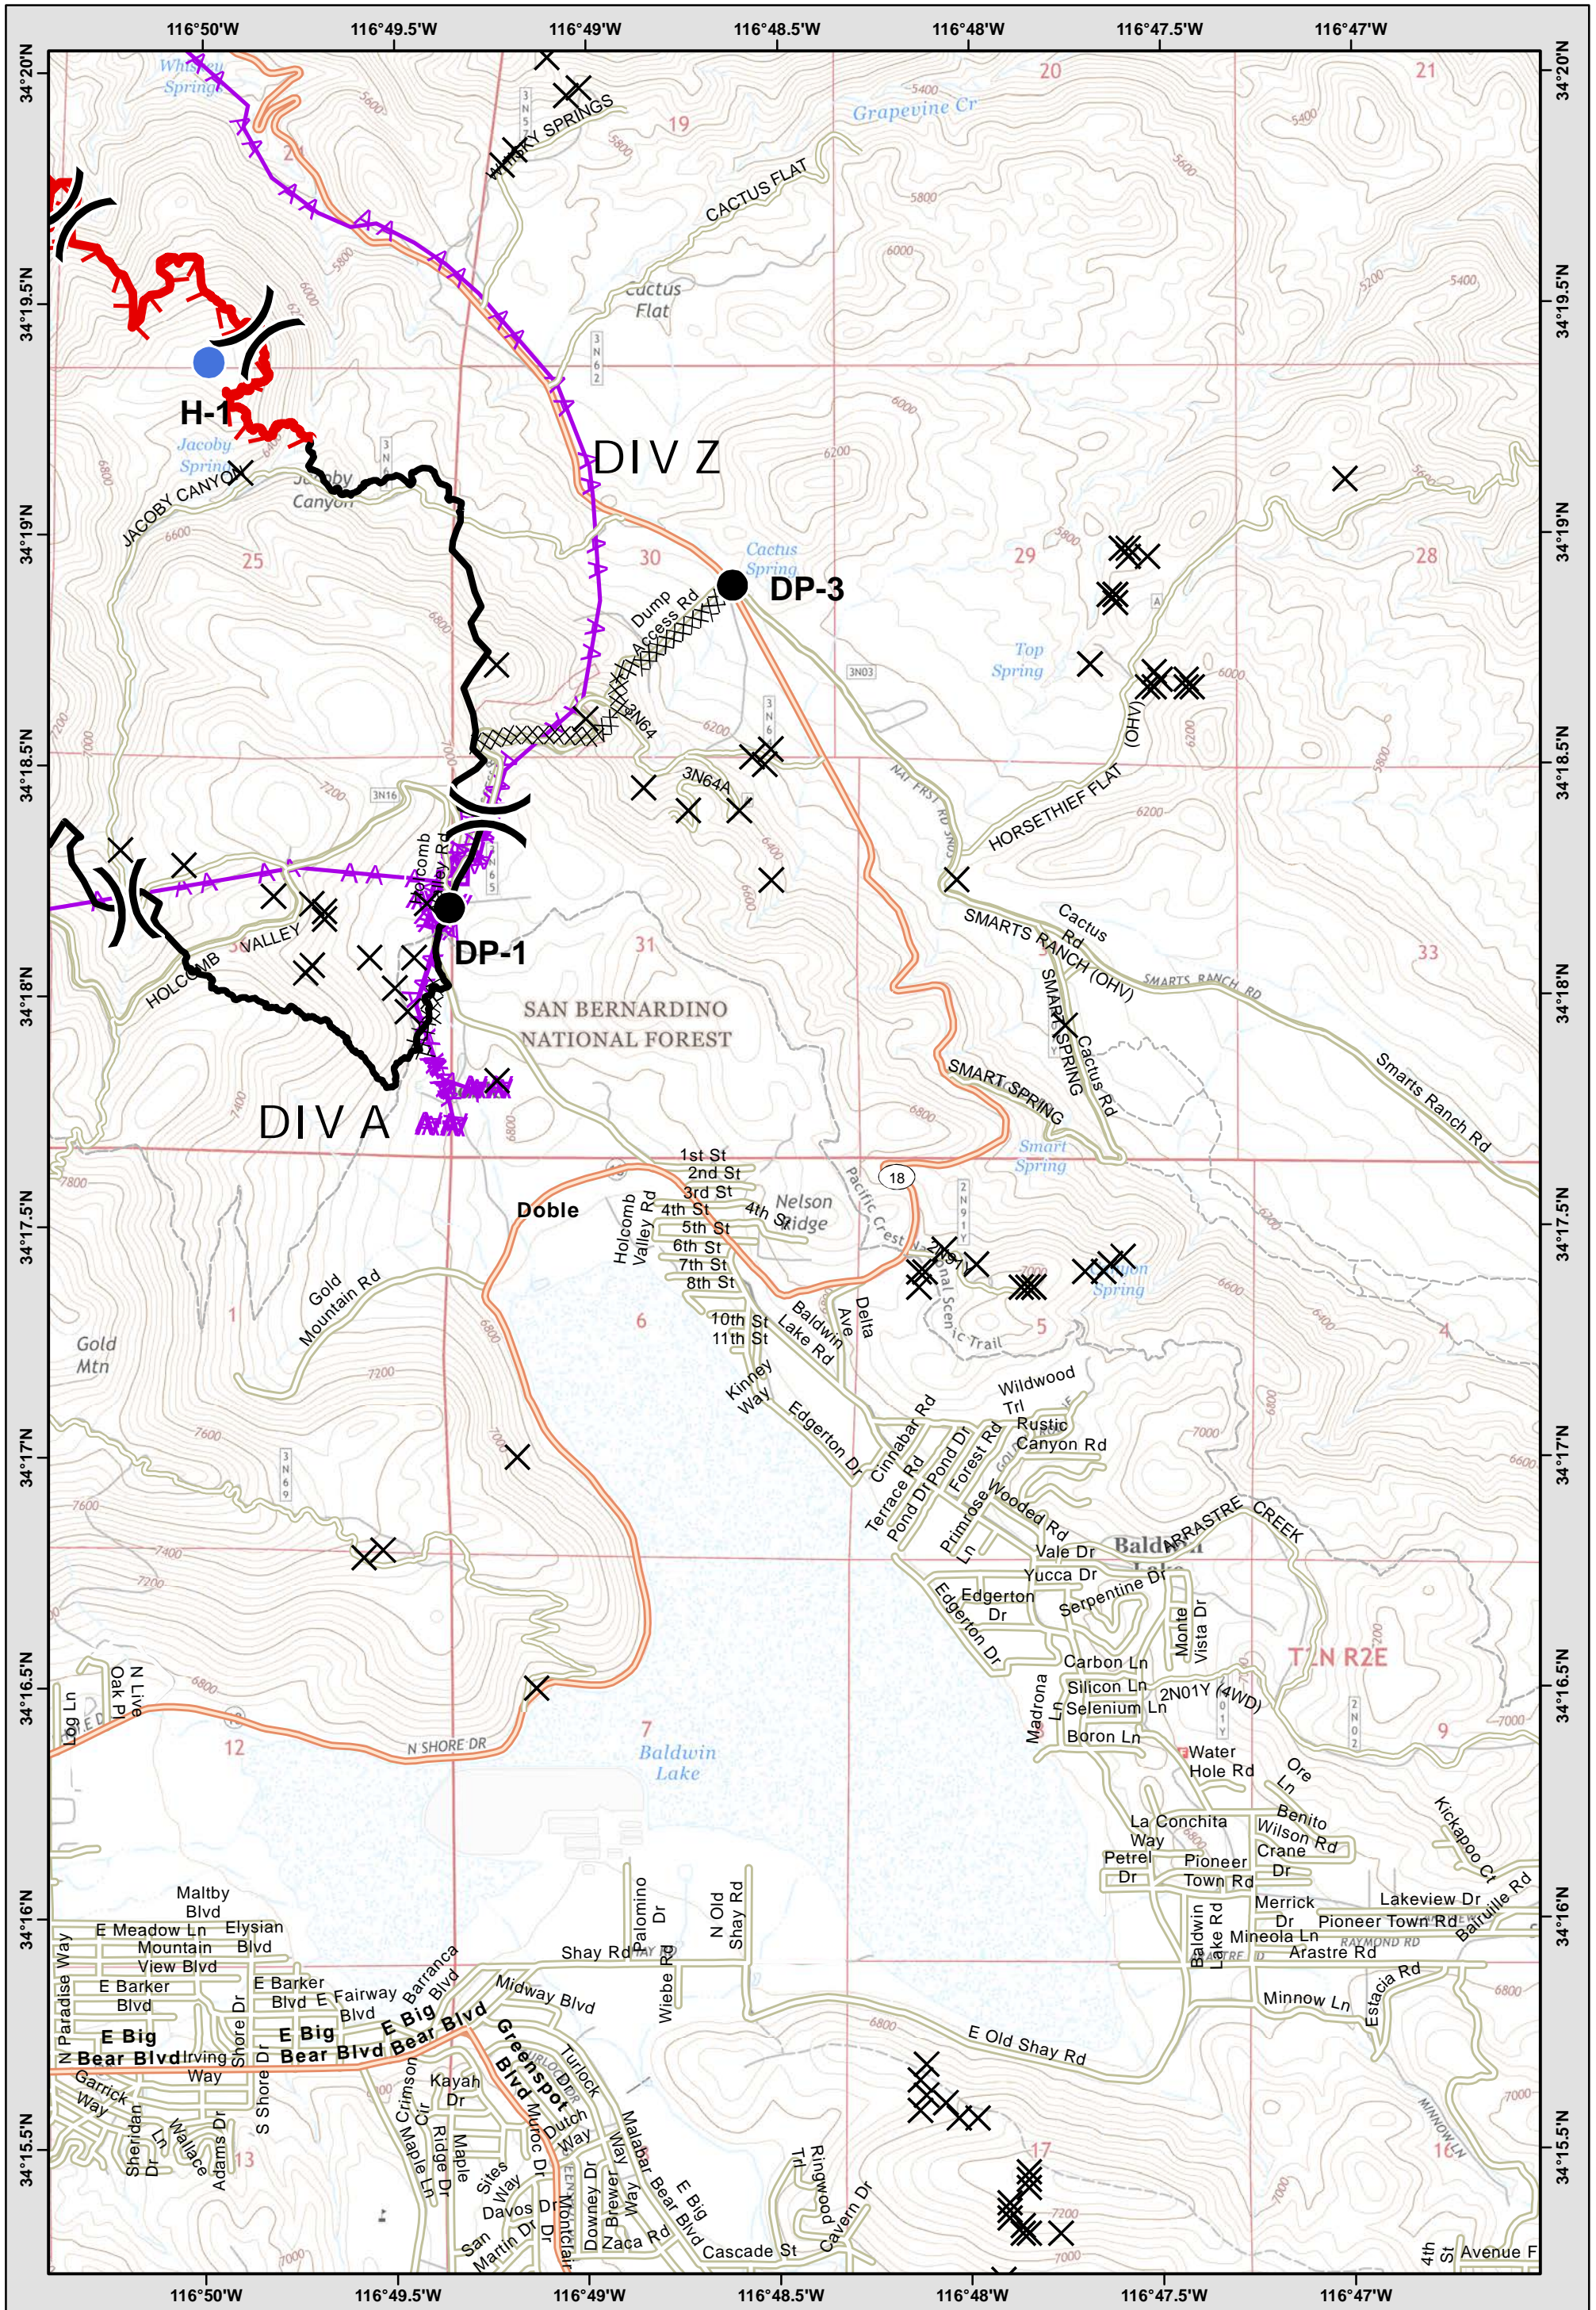

Page 1

Page 2

Page 3

Page 4

- Drop Point
- Helibase
- Helispot
- Uncontrolled Fire Edge
- Completed Line
- Completed Dozer Line
- Powerline
- Division

Holcomb
CA-BDF-009443
IAP MAP
Jun 23, 2017
NAD83 1:50,000

Page 1 of 4

) (Division

Mine Hazards

Drop Point

Uncontrolled Fire Edge

Completed Line

Powerline

Holcomb
CA-BDF-009443
IAP MAP
Jun 23, 2017

NAD83 1:24,000

Page 2 of 4

- North
- Mine Hazards
- Uncontrolled Fire Edge
- Powerline
- Drop Point
- Completed Line
- Helispot
- Completed Dozer Line
- Division

Holcomb
 CA-BDF-009443
IAP MAP
 Jun 23, 2017
 NAD83 1:24,000

- North
- Mine Hazards
- Helibase
- Division
- Drop Point
- Uncontrolled Fire Edge
- Powerline
- Completed Line

Holcomb
 CA-BDF-009443
IAP MAP
 Jun 23, 2017
 NAD83 1:24,000

Page 4 of 4

- North
- Mine Hazards
- Uncontrolled Fire Edge
- Powerline
- Drop Point
- Completed Line
- Helispot
- Completed Dozer Line
- Division