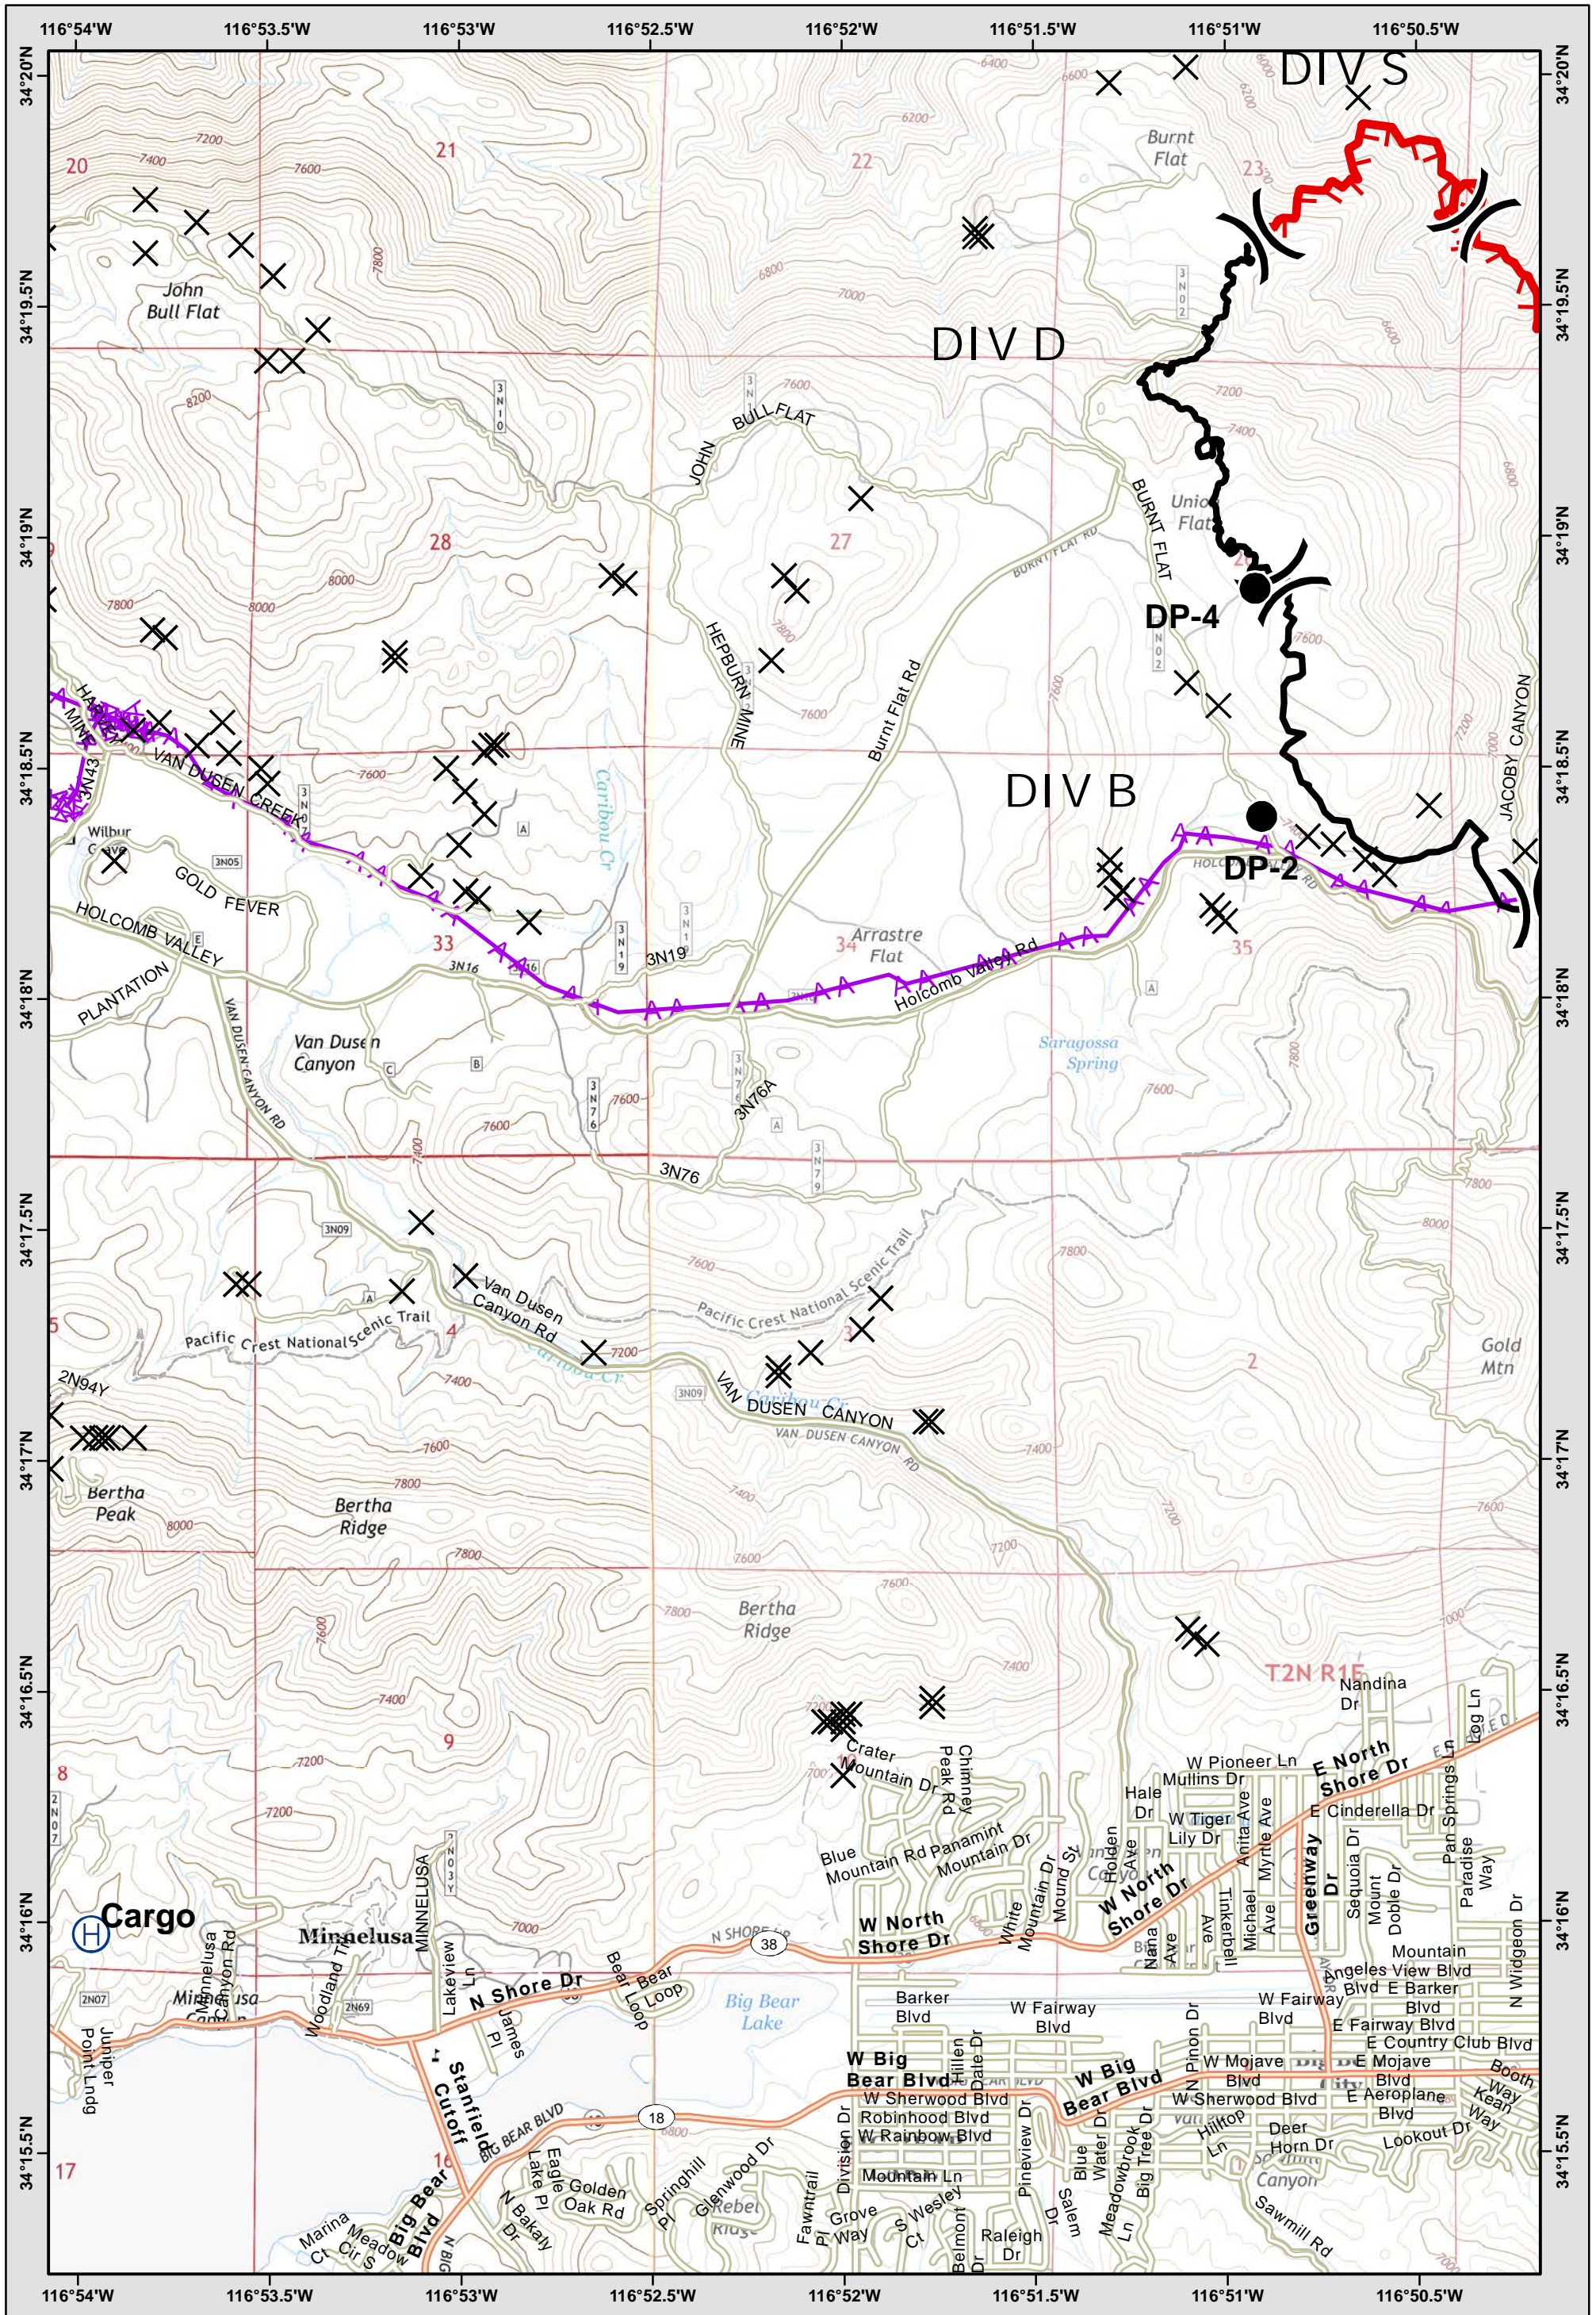

Page 1

Page 2

Page 3

Page 4

- Drop Point
- Helibase
- Helispot
- Uncontrolled Fire Edge
- Completed Line
- Completed Dozer Line
- Powerline
- Division

Holcomb
CA-BDF-009443
IAP MAP
Jun 23, 2017
NAD83 1:50,000

Page 1 of 4

) (Division

Mine Hazards

Drop Point

Uncontrolled Fire Edge

Completed Line

Powerline

Holcomb
CA-BDF-009443
IAP MAP
Jun 23, 2017

NAD83 1:24,000

Page 2 of 4

- North
- Mine Hazards
- Uncontrolled Fire Edge
- Powerline
- Drop Point
- Completed Line
- Helispot
- Completed Dozer Line
- Division

Holcomb
 CA-BDF-009443
IAP MAP
 Jun 23, 2017
 NAD83 1:24,000

- North
- Mine Hazards
- Helibase
- Division
- Drop Point
- Uncontrolled Fire Edge
- Powerline
- Completed Line

Holcomb
 CA-BDF-009443
IAP MAP
 Jun 23, 2017
 NAD83 1:24,000

Page 4 of 4

- North
- Mine Hazards
- Uncontrolled Fire Edge
- Powerline
- Drop Point
- Completed Line
- Helispot
- Completed Dozer Line
- Division