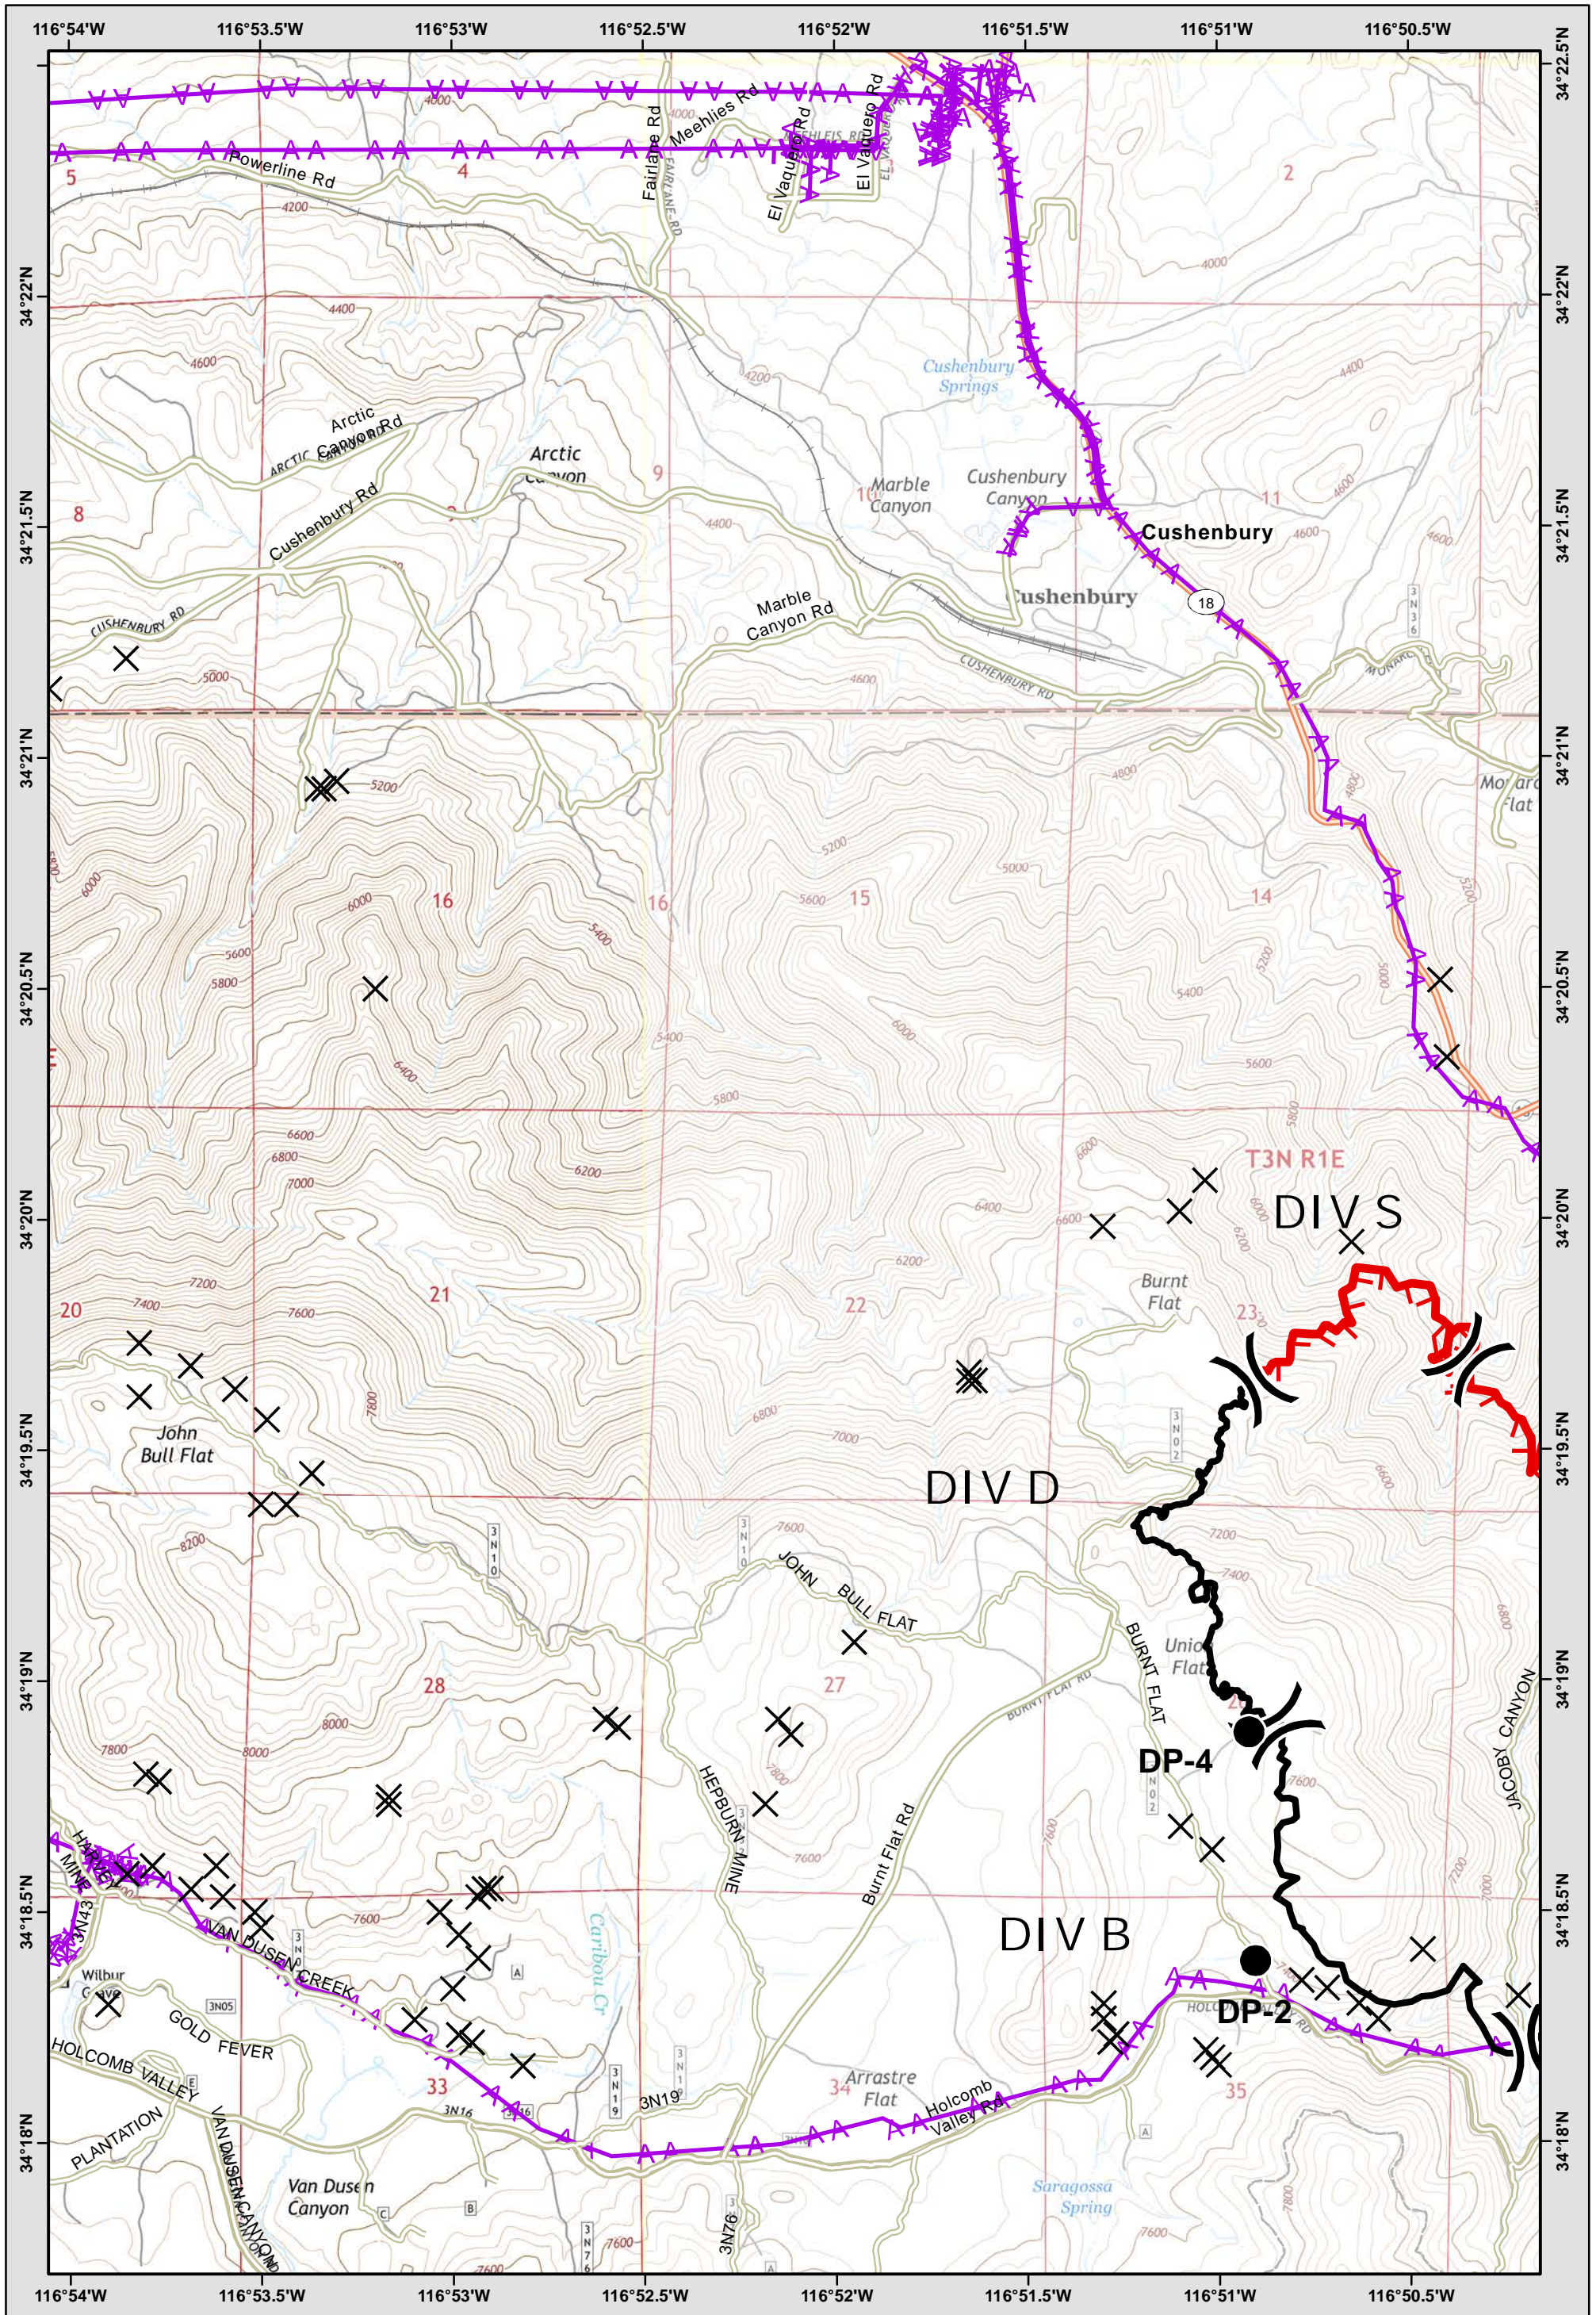

Page 1

Page 2

Page 3

Page 4

- Drop Point
- Helibase
- Helispot
- Uncontrolled Fire Edge
- Completed Line
- Completed Dozer Line
- Powerline
- Division

Holcomb
CA-BDF-009443
IAP MAP
Jun 23, 2017
NAD83 1:50,000

Page 1 of 4

) (Division

Mine Hazards

Drop Point

Uncontrolled Fire Edge

Completed Line

Powerline

Holcomb
CA-BDF-009443
IAP MAP
Jun 23, 2017

NAD83 1:24,000

Page 2 of 4

- North
- Mine Hazards
- Uncontrolled Fire Edge
- Powerline
- Drop Point
- Completed Line
- Helispot
- Completed Dozer Line
- Division

Holcomb
 CA-BDF-009443
IAP MAP
 Jun 23, 2017
 NAD83 1:24,000

- North
- Mine Hazards
- Helibase
- Division
- Drop Point
- Uncontrolled Fire Edge
- Powerline
- Completed Line

Holcomb
 CA-BDF-009443
IAP MAP
 Jun 23, 2017
 NAD83 1:24,000

Page 4 of 4

- North
- Mine Hazards
- Uncontrolled Fire Edge
- Powerline
- Drop Point
- Completed Line
- Helispot
- Completed Dozer Line
- Division