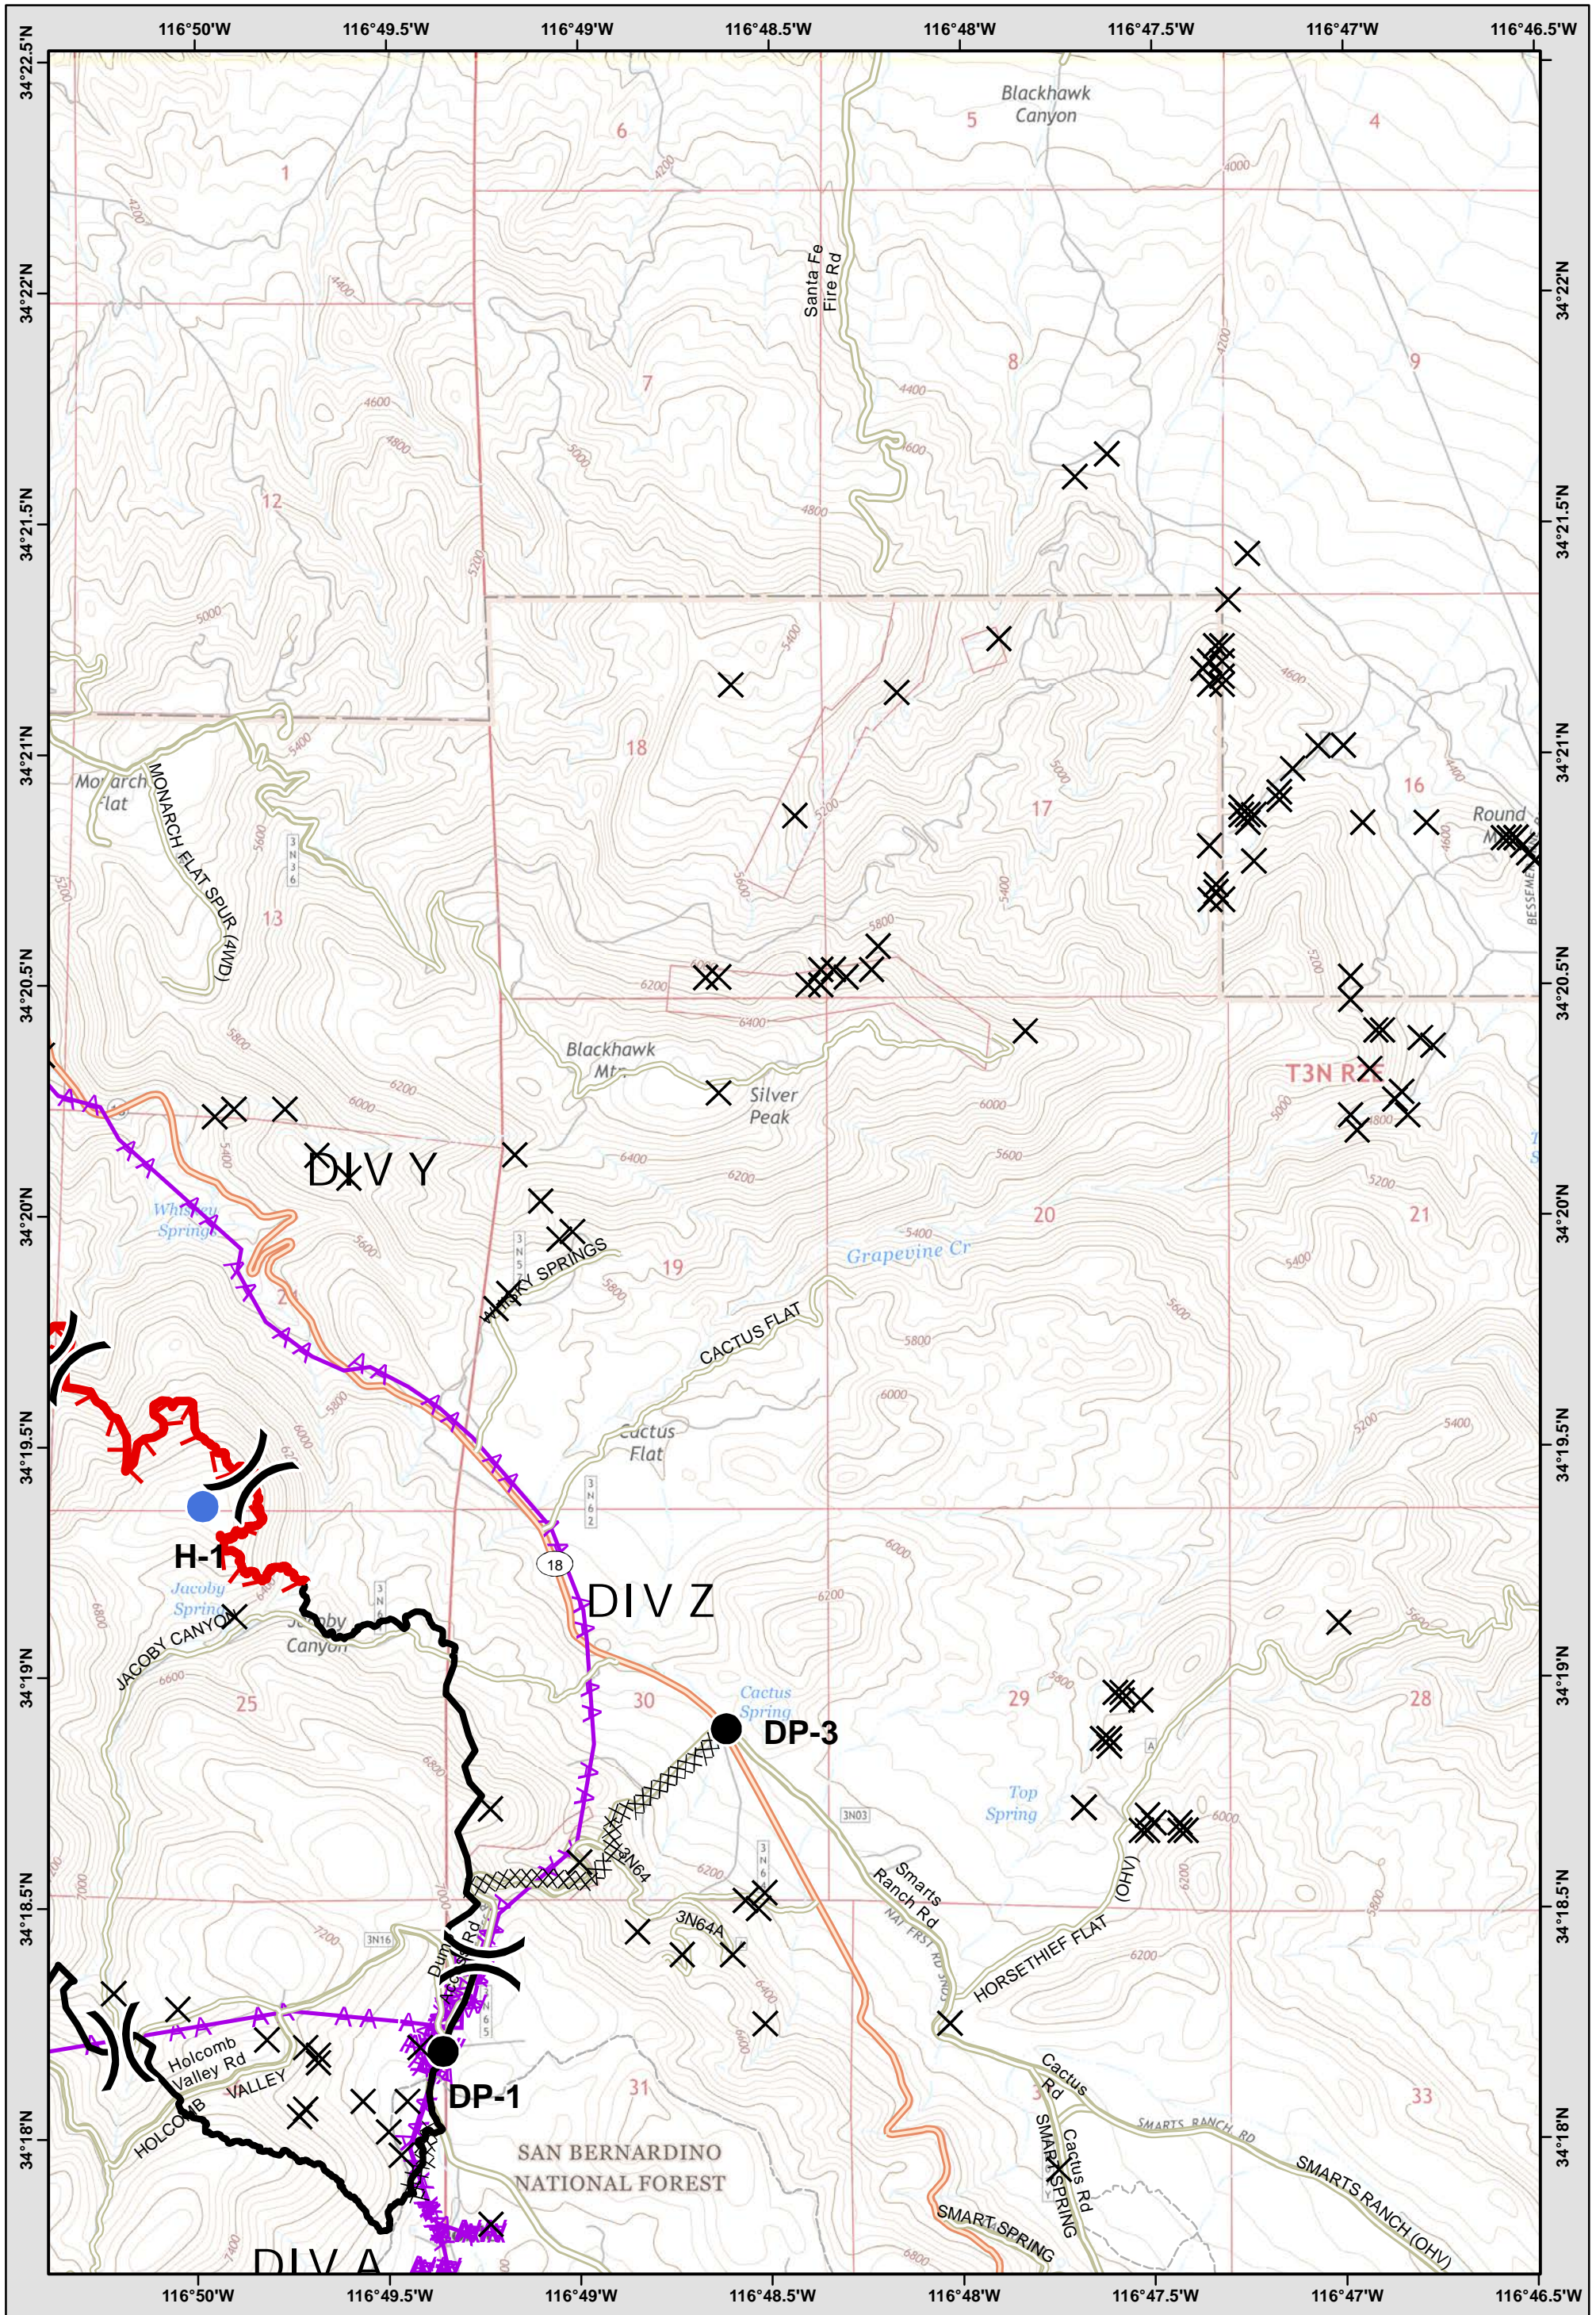

Page 1

Page 2

Page 3

Page 4

- Drop Point
- Helibase
- Helispot
- Uncontrolled Fire Edge
- Completed Line
- Completed Dozer Line
- Powerline
- Division

Holcomb
CA-BDF-009443
IAP MAP
Jun 23, 2017
NAD83 1:50,000

Page 1 of 4

) (Division

Mine Hazards

Drop Point

Uncontrolled Fire Edge

Completed Line

Powerline

Holcomb
CA-BDF-009443
IAP MAP
Jun 23, 2017

NAD83 1:24,000

Page 2 of 4

- North
- Mine Hazards
- Uncontrolled Fire Edge
- Powerline
- Drop Point
- Completed Line
- Helispot
- Completed Dozer Line
- Division

Holcomb
 CA-BDF-009443
IAP MAP
 Jun 23, 2017
 NAD83 1:24,000

- North
- Mine Hazards
- Helibase
- Division
- Drop Point
- Uncontrolled Fire Edge
- Powerline
- Completed Line

Holcomb
 CA-BDF-009443
IAP MAP
 Jun 23, 2017
 NAD83 1:24,000

Page 4 of 4

- North
- Mine Hazards
- Uncontrolled Fire Edge
- Powerline
- Drop Point
- Completed Line
- Helispot
- Completed Dozer Line
- Division