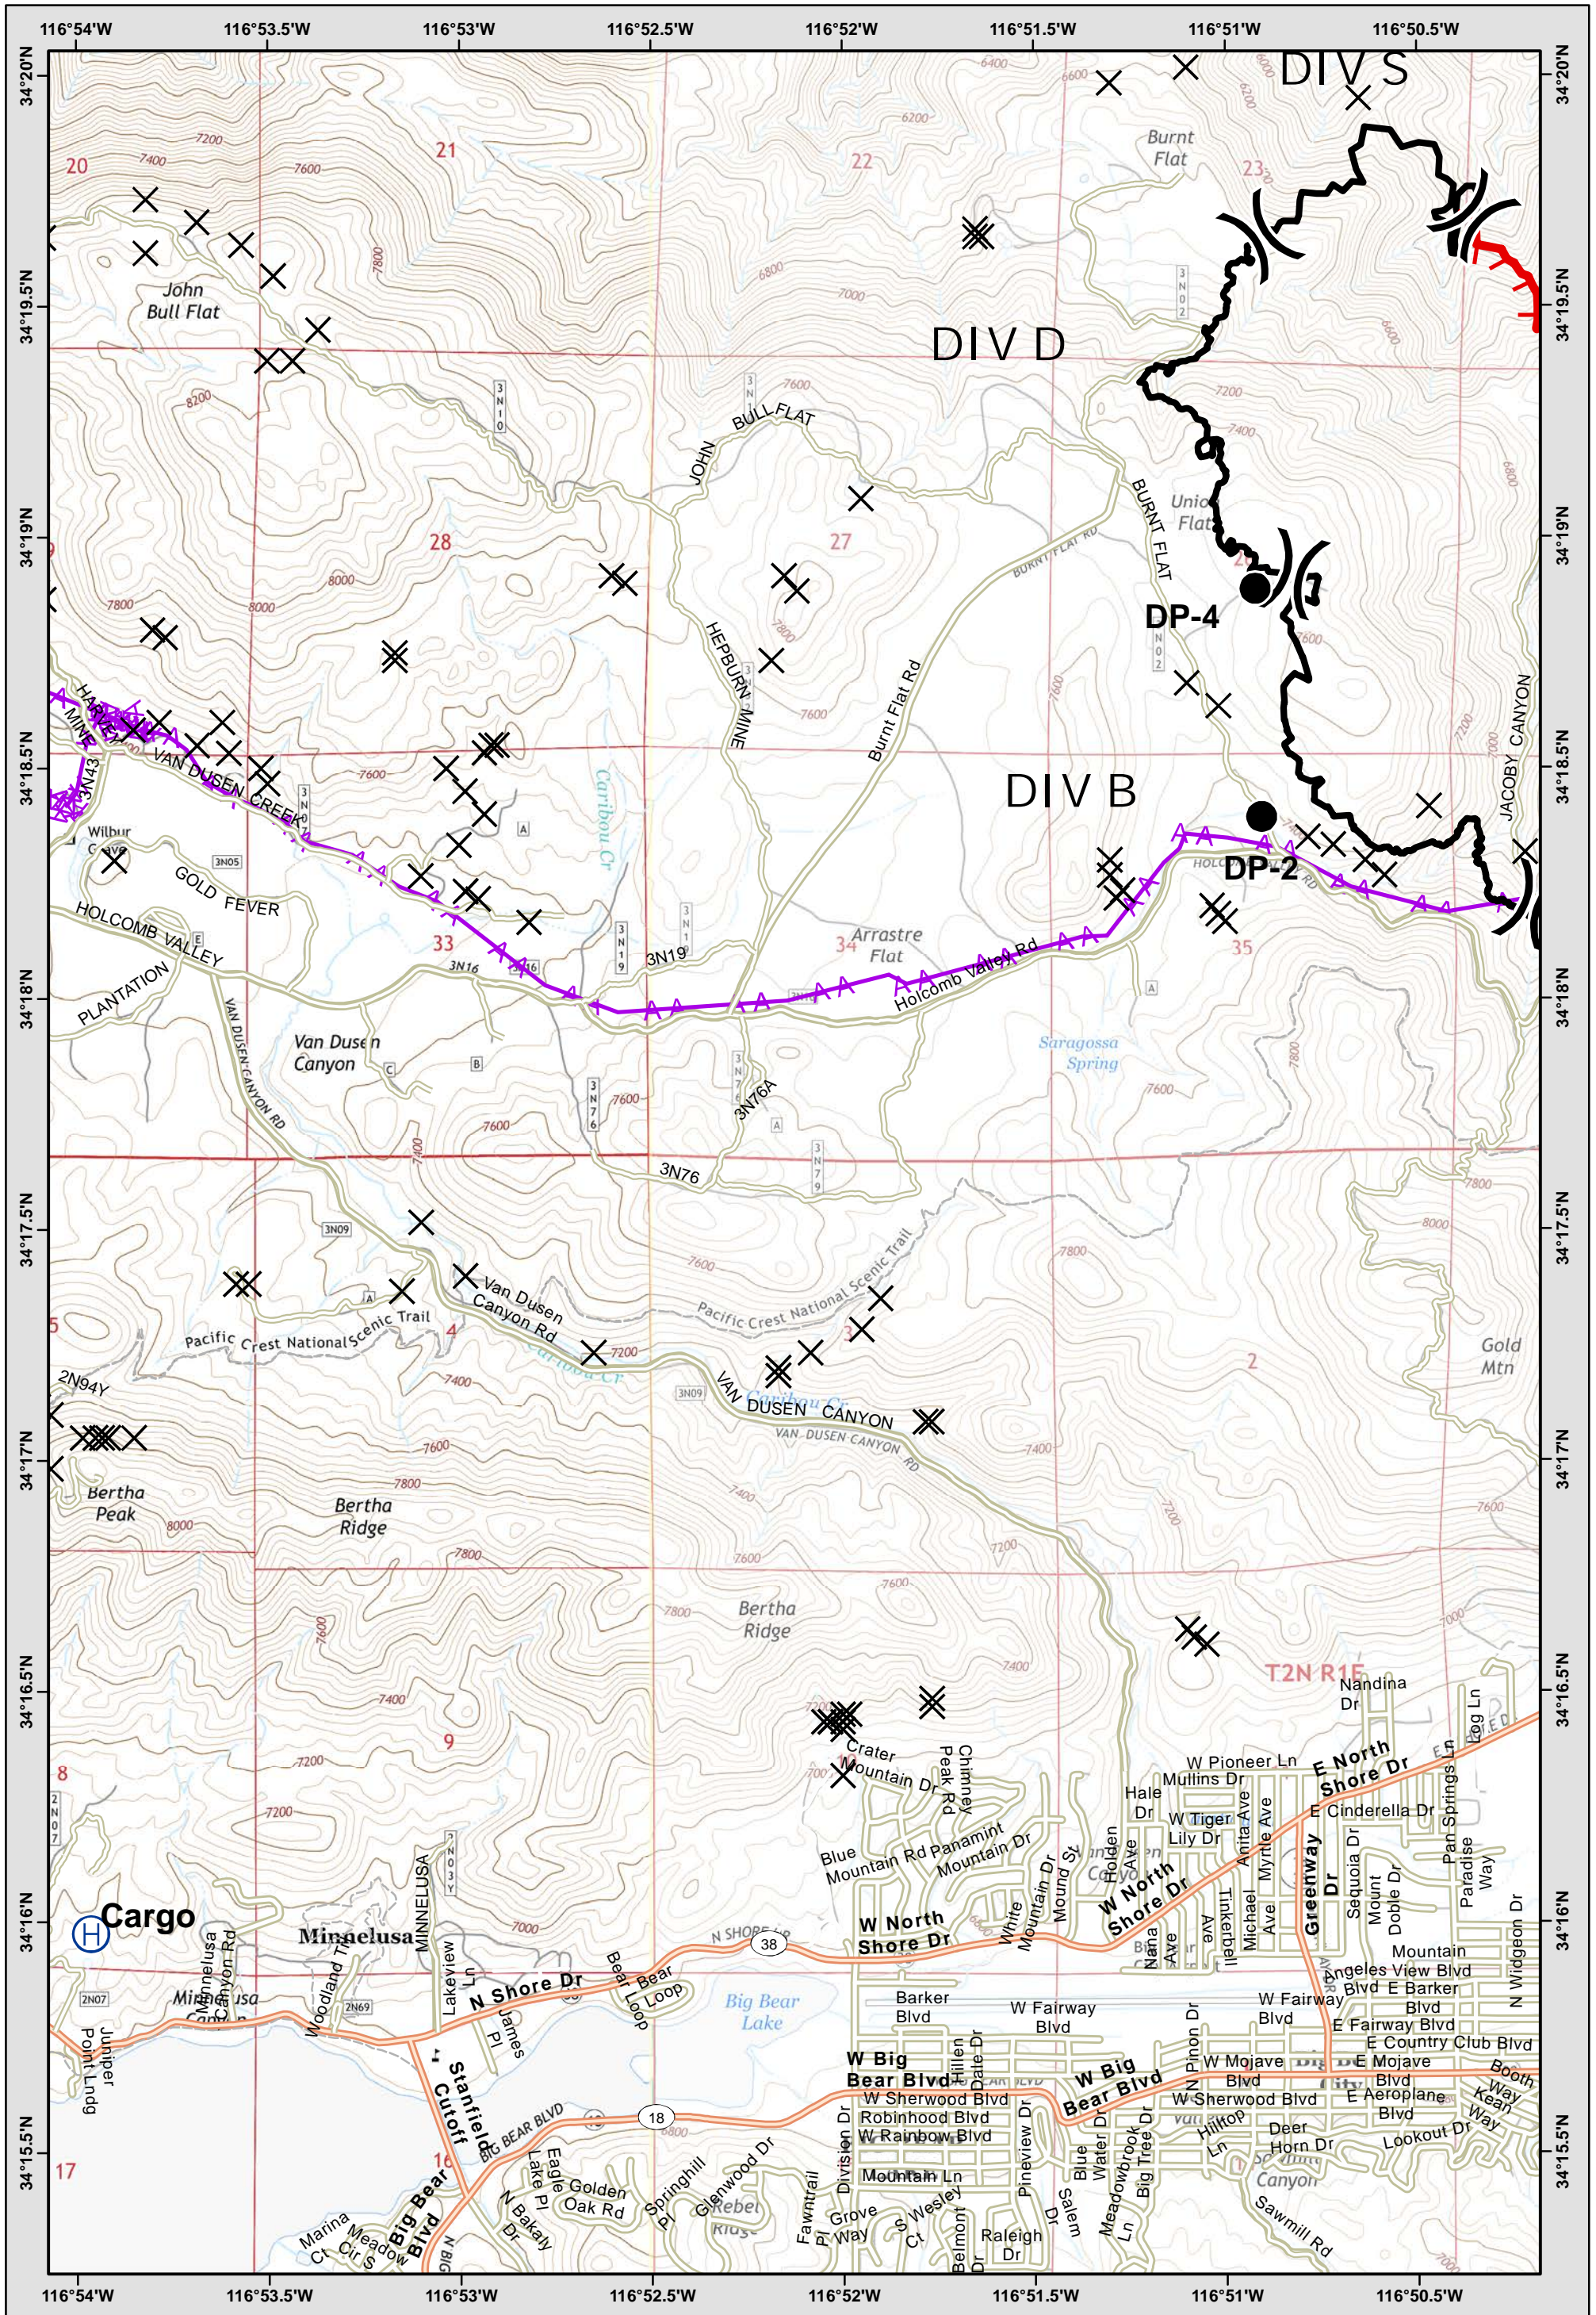

Page Index of 4

1	2
3	4

- Drop Point
- Helibase
- Helispot
- Uncontrolled Fire Edge
- Completed Line
- Completed Dozer Line
- Powerline
- Division

**Holcomb**  
 CA-BDF-009443  
**IAP MAP**  
 Jun 24, 2017  
 NAD83 1:50,000

Page 1 of 4

Mine Hazards

Uncontrolled Fire Edge

Powerline

Division

Drop Point

Completed Line

**Holcomb**  
CA-BDF-009443  
**IAP MAP**  
Jun 24, 2017

NAD83 1:24,000

Page 2 of 4

Mine Hazards

Uncontrolled Fire Edge

Powerline

Drop Point

Completed Line

Division

Helispot

Completed Dozer Line

**Holcomb**  
CA-BDF-009443  
**IAP MAP**  
Jun 24, 2017  
NAD83 1:24,000

Mine Hazards

Helibase

Completed Line

Division

Drop Point