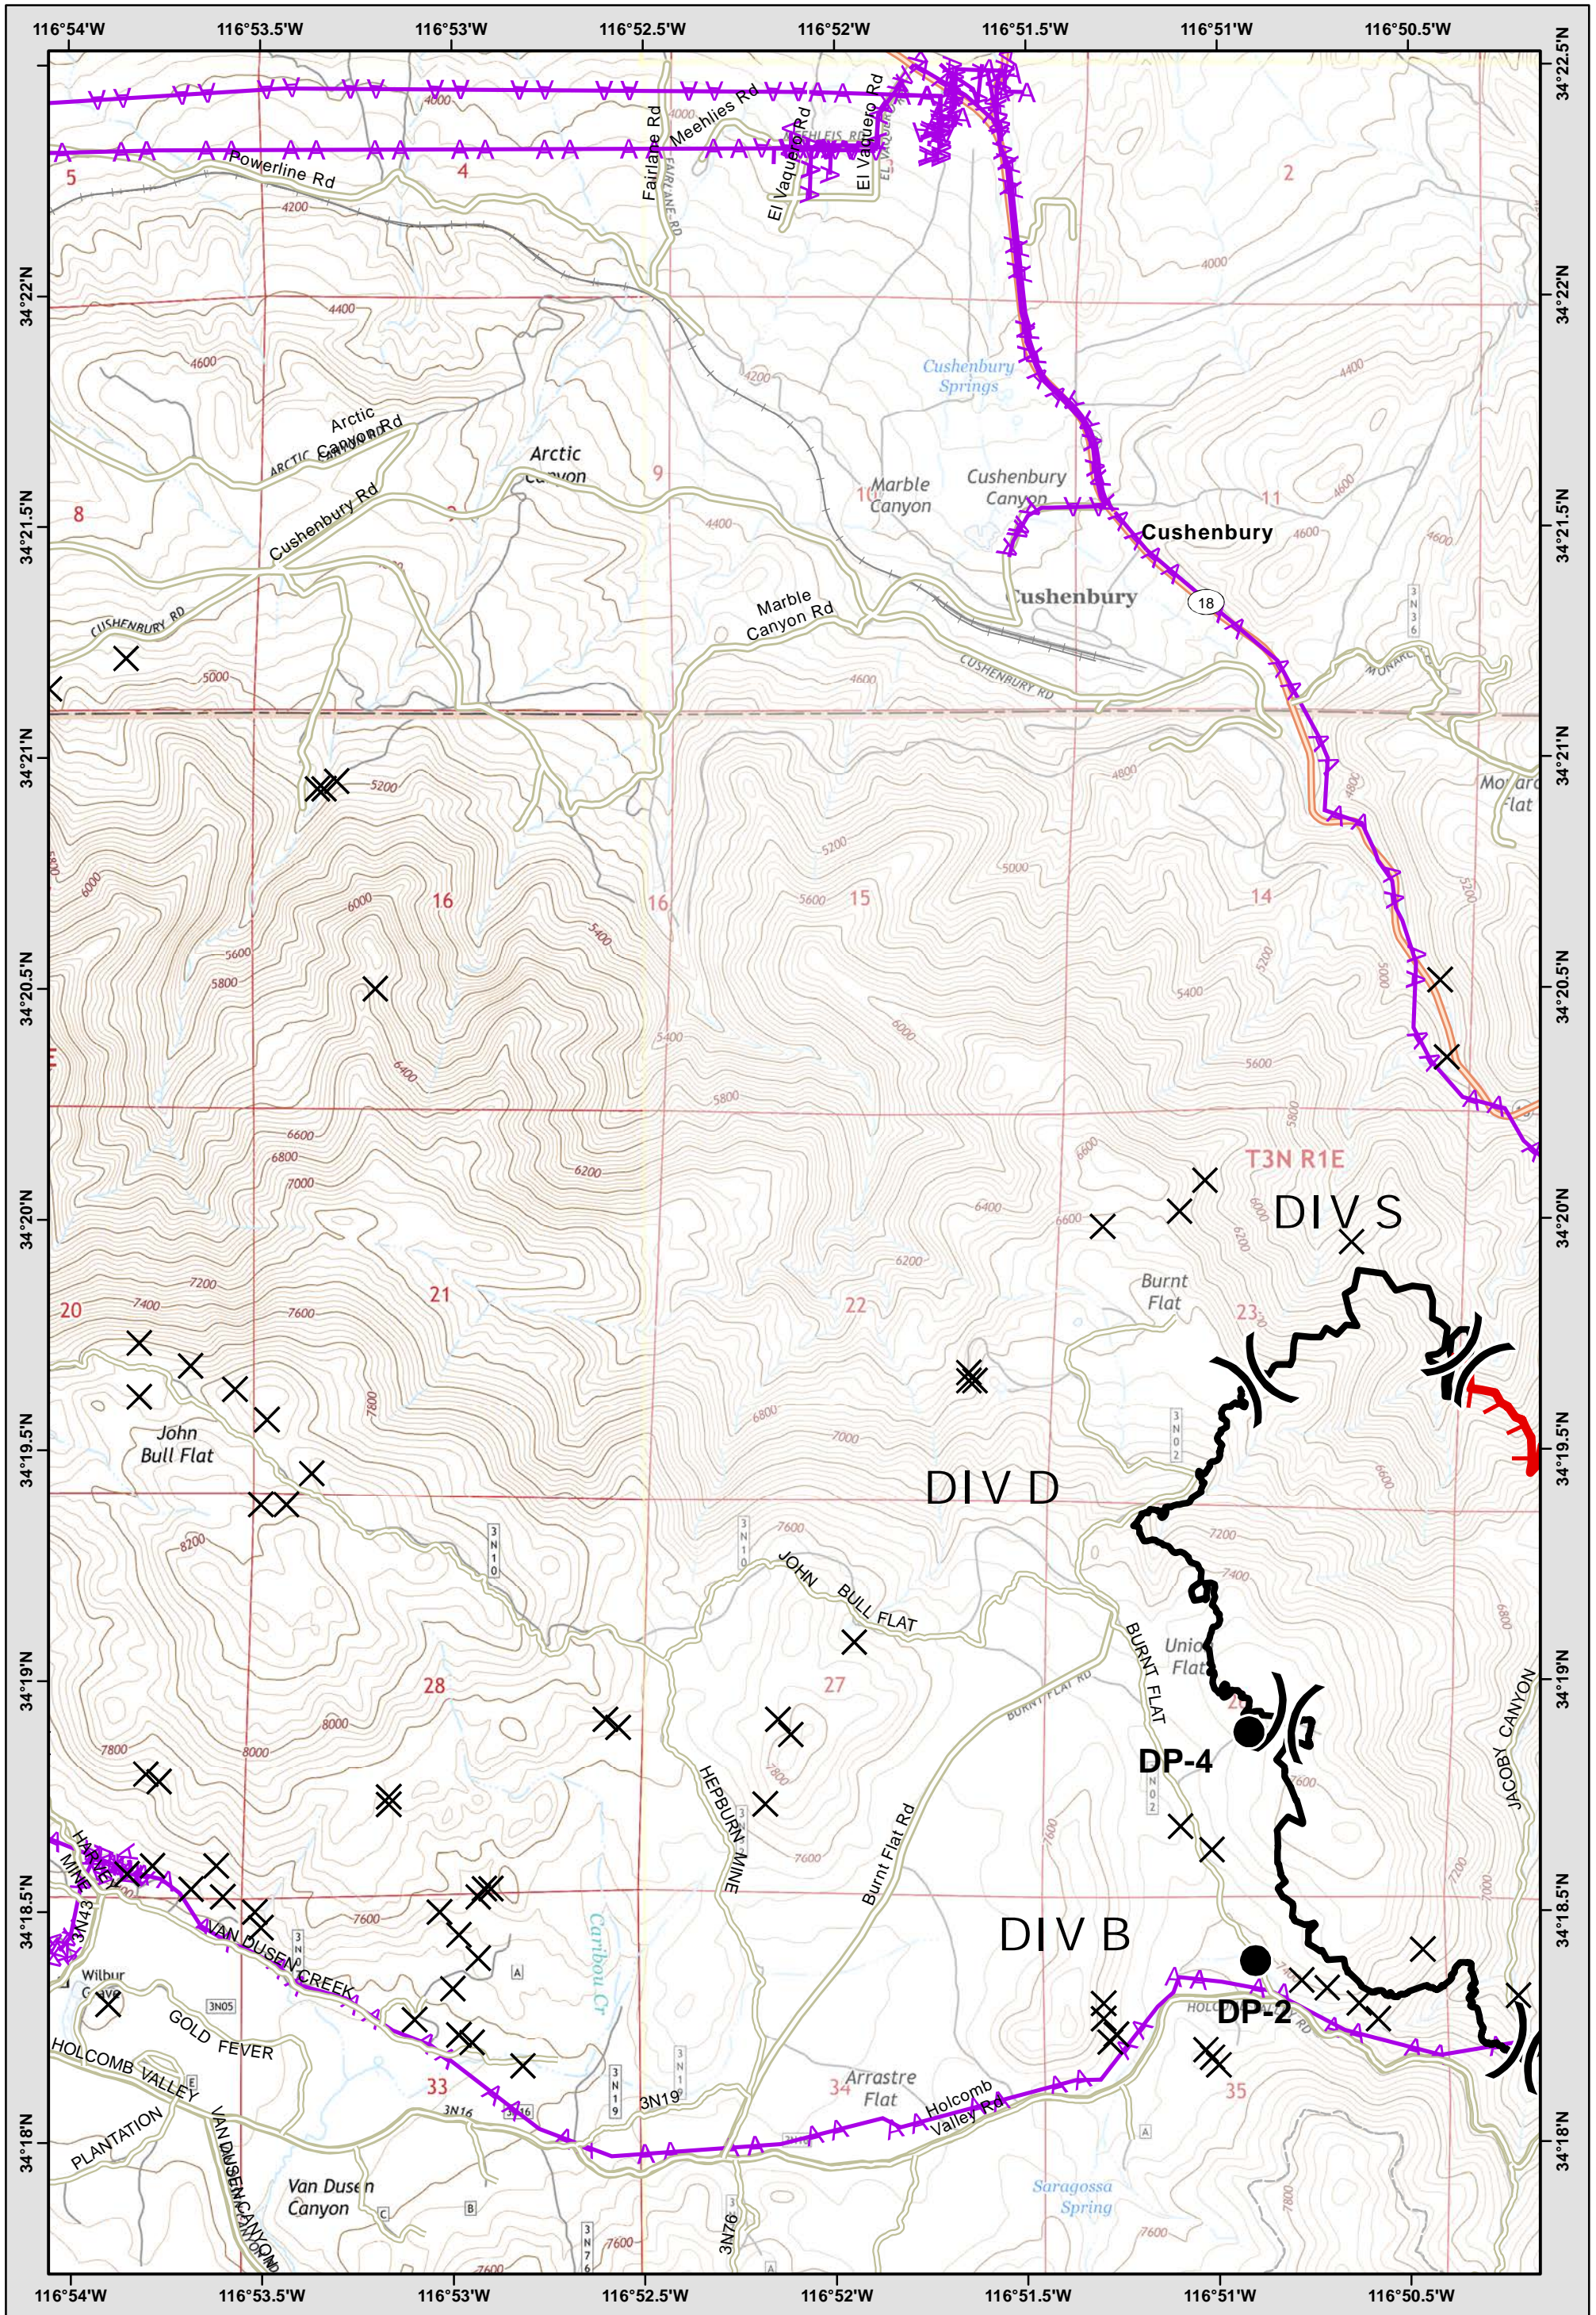

Page Index of 4

1	2
3	4

- Drop Point
- Helibase
- Helispot
- Uncontrolled Fire Edge
- Completed Line
- Completed Dozer Line
- Powerline
- Division

**Holcomb**  
 CA-BDF-009443  
**IAP MAP**  
 Jun 24, 2017  
 NAD83 1:50,000

Page 1 of 4

Mine Hazards

Uncontrolled Fire Edge

Powerline

Division

Drop Point

Completed Line

**Holcomb**  
CA-BDF-009443  
**IAP MAP**  
Jun 24, 2017

NAD83 1:24,000

Page 2 of 4

Mine Hazards

Uncontrolled Fire Edge

Powerline

Drop Point

Completed Line

Division

Helispot

Completed Dozer Line

**Holcomb**  
CA-BDF-009443  
**IAP MAP**  
Jun 24, 2017  
NAD83 1:24,000

Mine Hazards

Helibase

Completed Line

Division

Drop Point