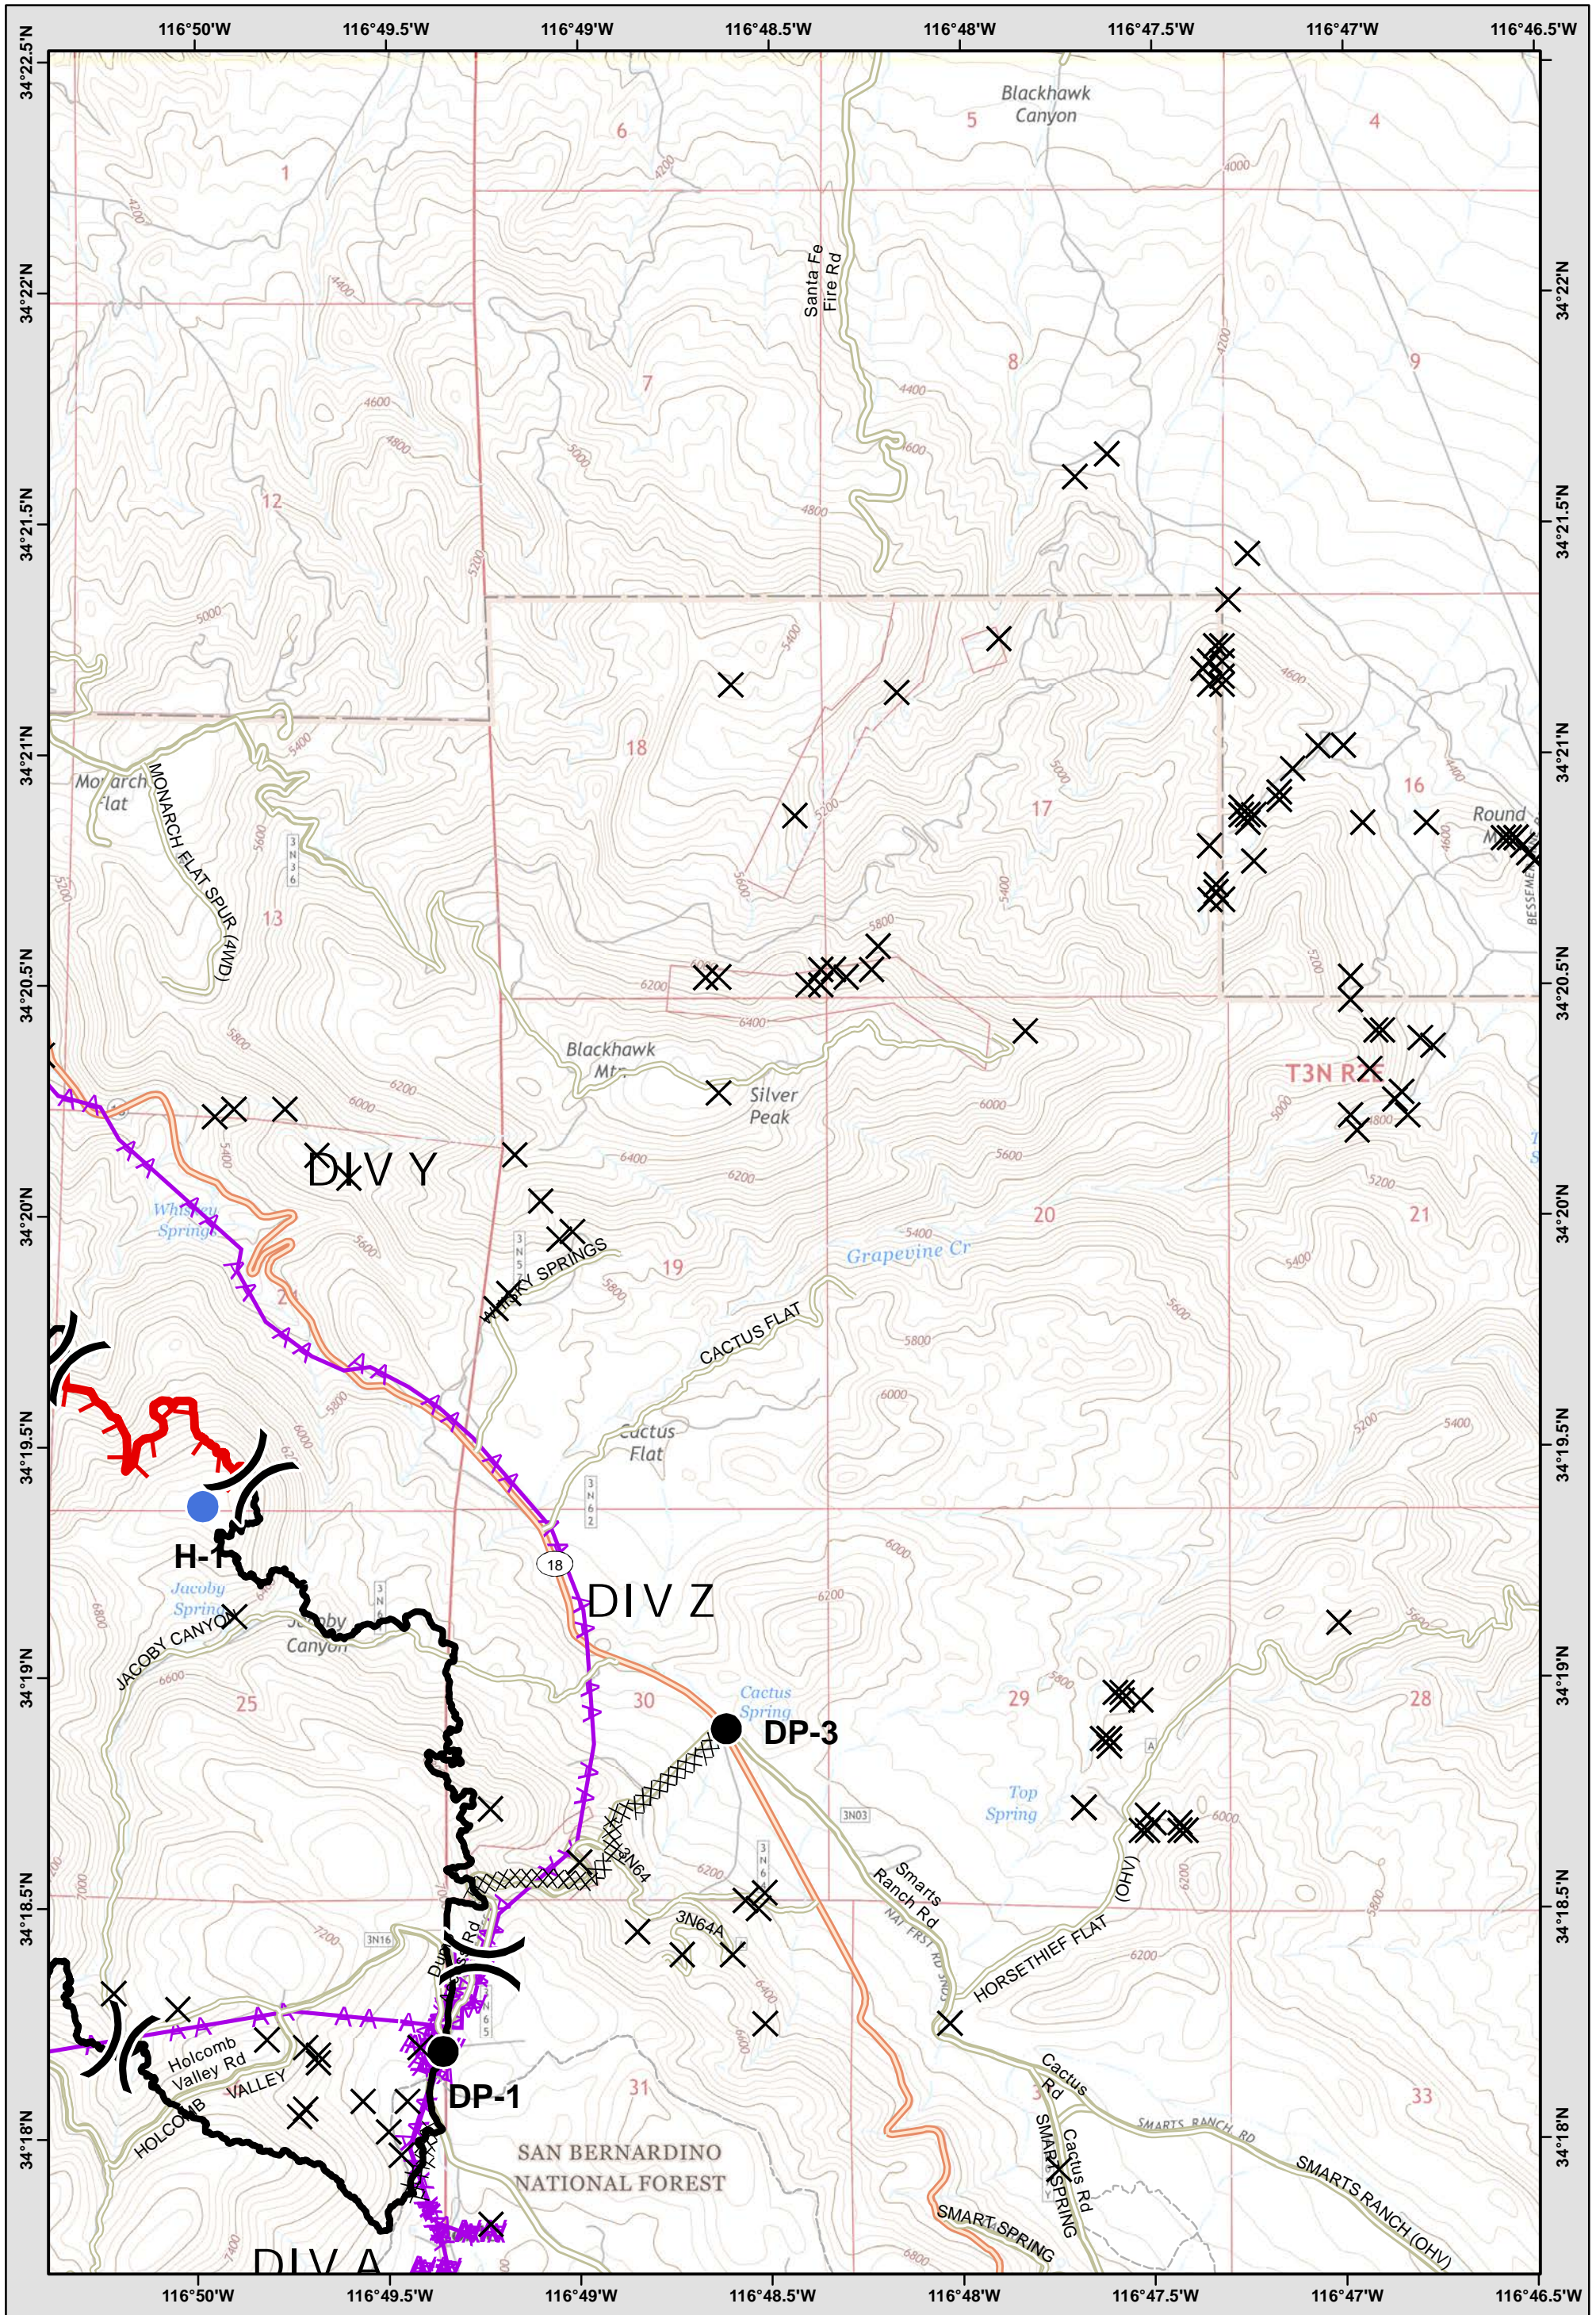

Page Index of 4

1	2
3	4

- Drop Point
- Helibase
- Helispot
- Uncontrolled Fire Edge
- Completed Line
- Completed Dozer Line
- Powerline
- Division

**Holcomb**  
 CA-BDF-009443  
**IAP MAP**  
 Jun 24, 2017  
 NAD83 1:50,000

Page 1 of 4

Mine Hazards

Uncontrolled Fire Edge

Powerline

Division

Drop Point

Completed Line

**Holcomb**  
CA-BDF-009443  
**IAP MAP**  
Jun 24, 2017

NAD83 1:24,000

Page 2 of 4

Mine Hazards

Uncontrolled Fire Edge

Powerline

Drop Point

Completed Line

Division

Helispot

Completed Dozer Line

**Holcomb**  
CA-BDF-009443  
**IAP MAP**  
Jun 24, 2017  
NAD83 1:24,000

Mine Hazards

Helibase

Completed Line

Division

Drop Point