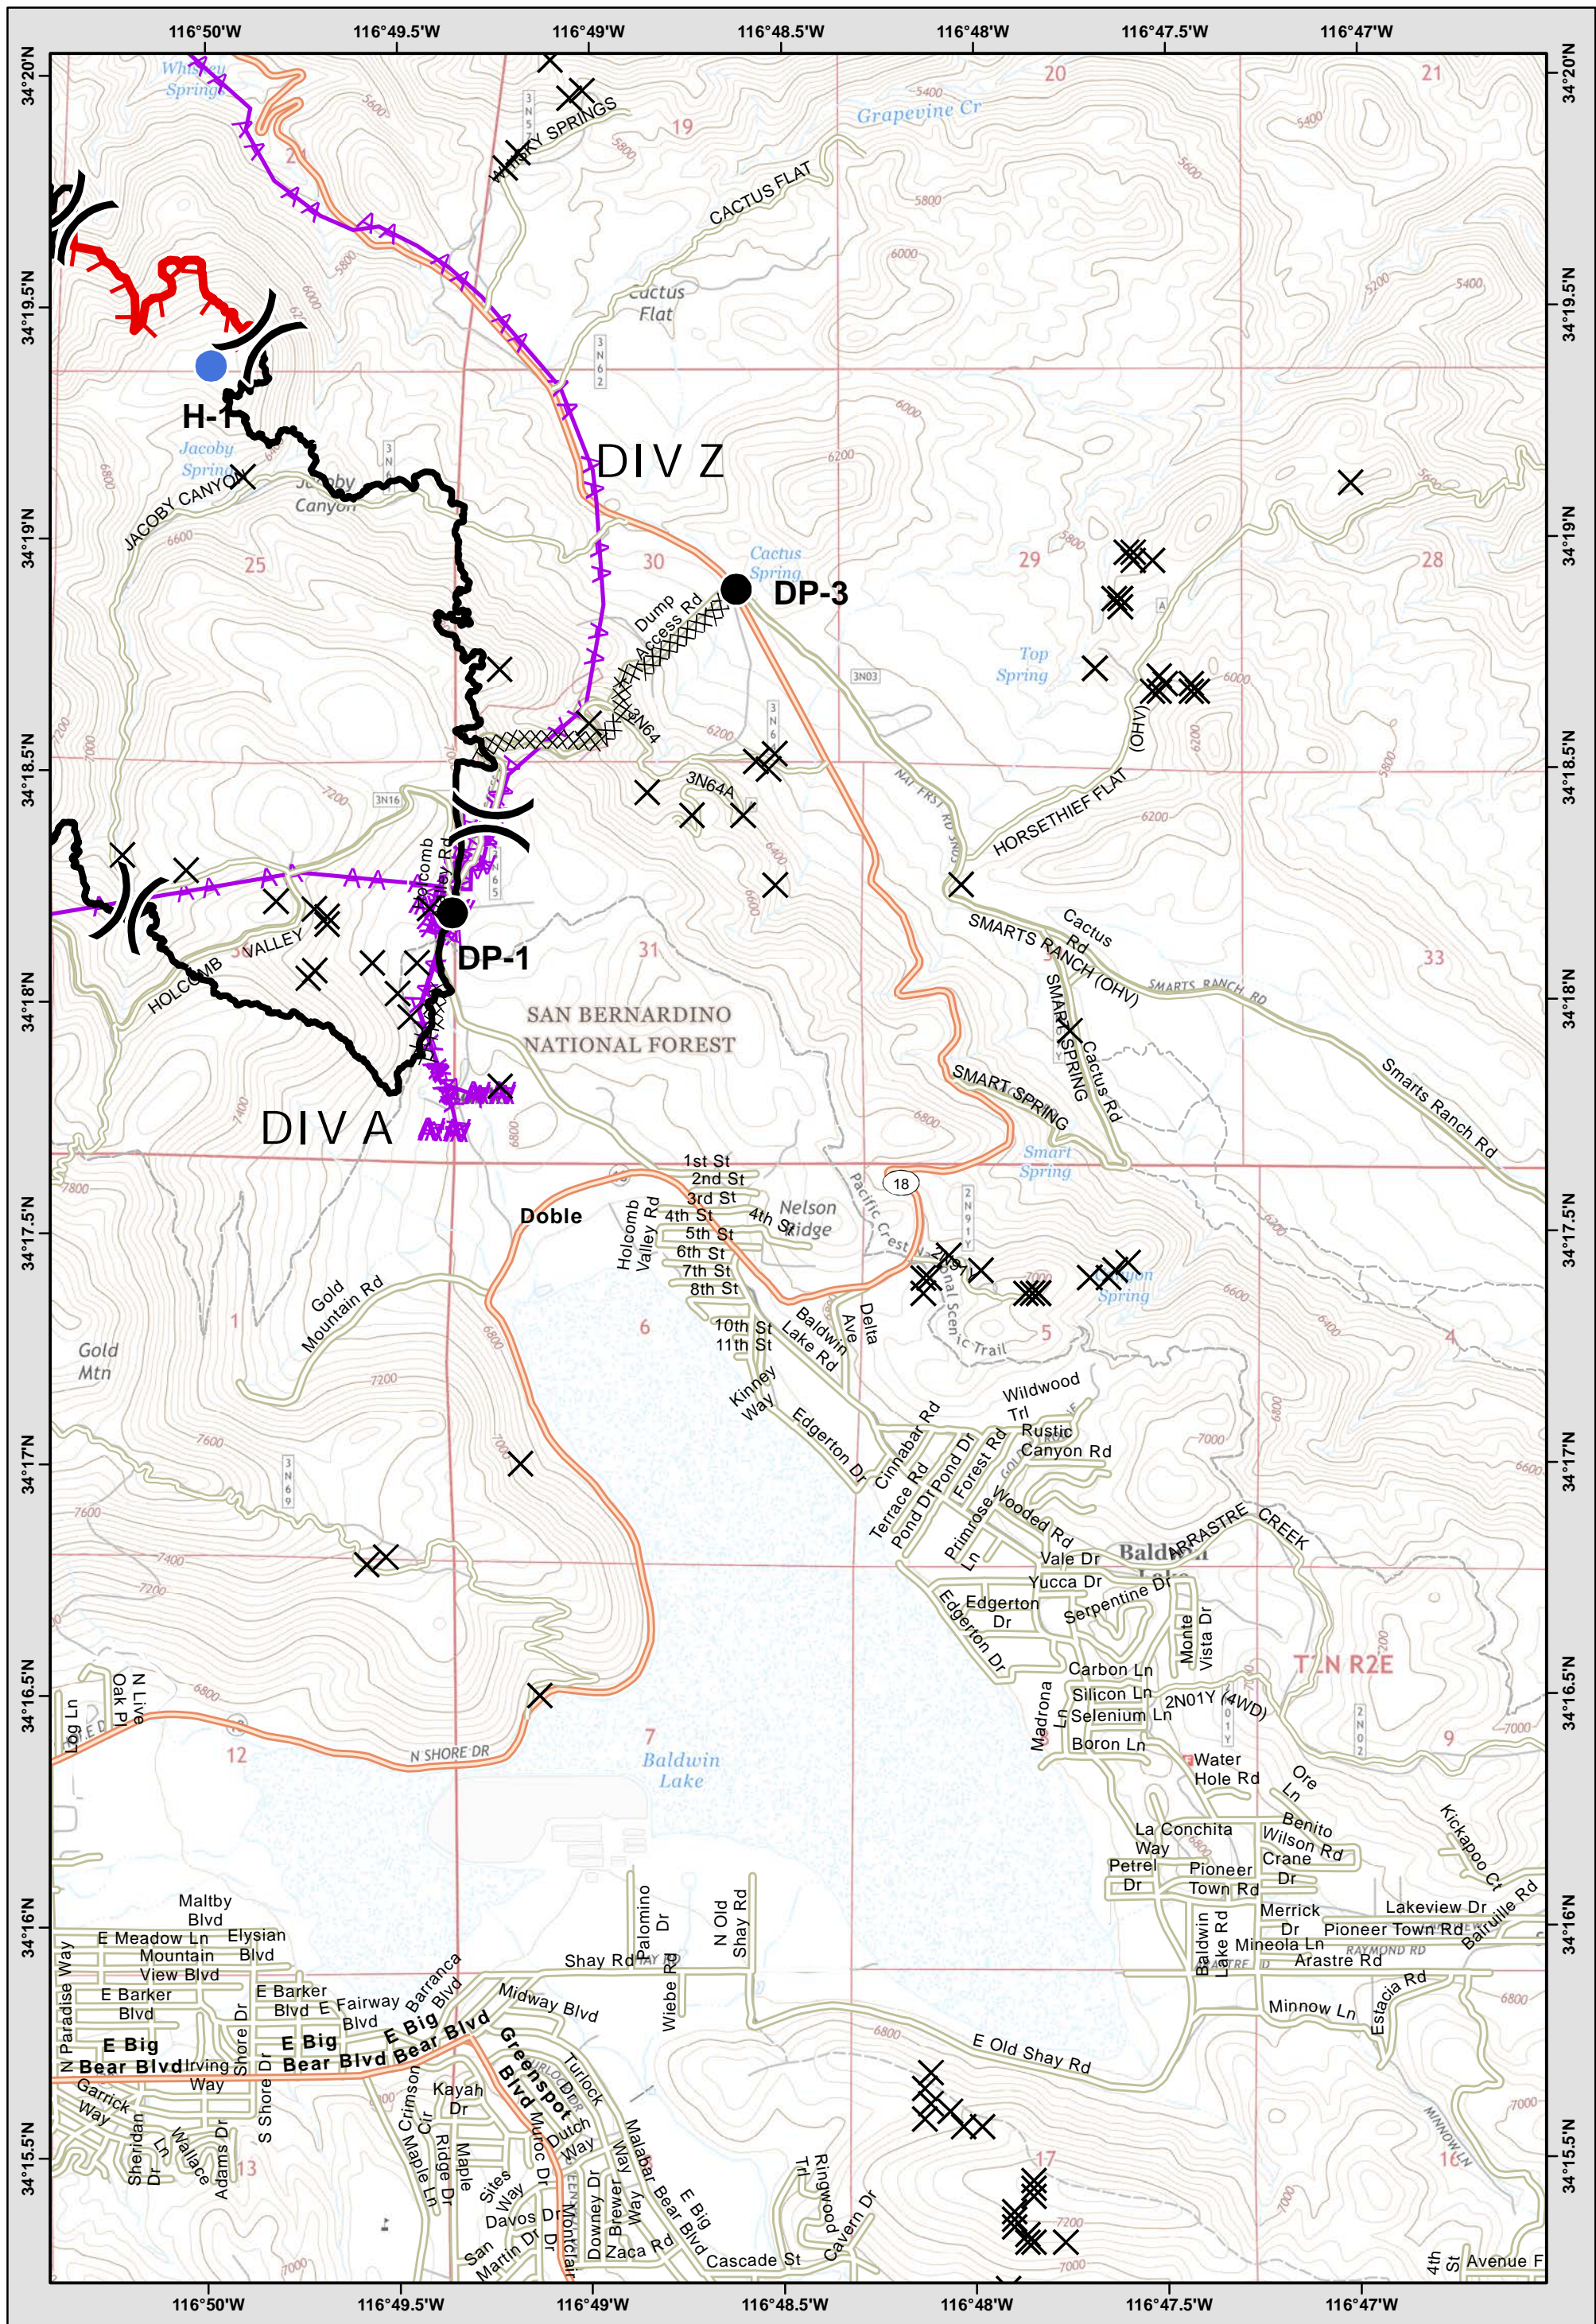

Page Index of 4

1	2
3	4

- Drop Point
- Helibase
- Helispot
- Uncontrolled Fire Edge
- Completed Line
- Completed Dozer Line
- Powerline
- Division

**Holcomb**  
 CA-BDF-009443  
**IAP MAP**  
 Jun 24, 2017  
 NAD83 1:50,000

Page 1 of 4

Mine Hazards

Uncontrolled Fire Edge

Powerline

Division

Drop Point

Completed Line

**Holcomb**  
CA-BDF-009443  
**IAP MAP**  
Jun 24, 2017

Helispot

Completed Dozer Line

**Holcomb**  
CA-BDF-009443  
**IAP MAP**  
Jun 24, 2017  
NAD83 1:24,000

Mine Hazards

Helibase

Completed Line

Division

Drop Point

Uncontrolled Fire Edge

Powerline

Holcomb  
CA-BDF-009443

IAP MAP

Jun 24, 2017

NAD83 1:24,000

**Holcomb**  
CA-BDF-009443  
**IAP MAP**  
Jun 24, 2017  
NAD83 1:24,000