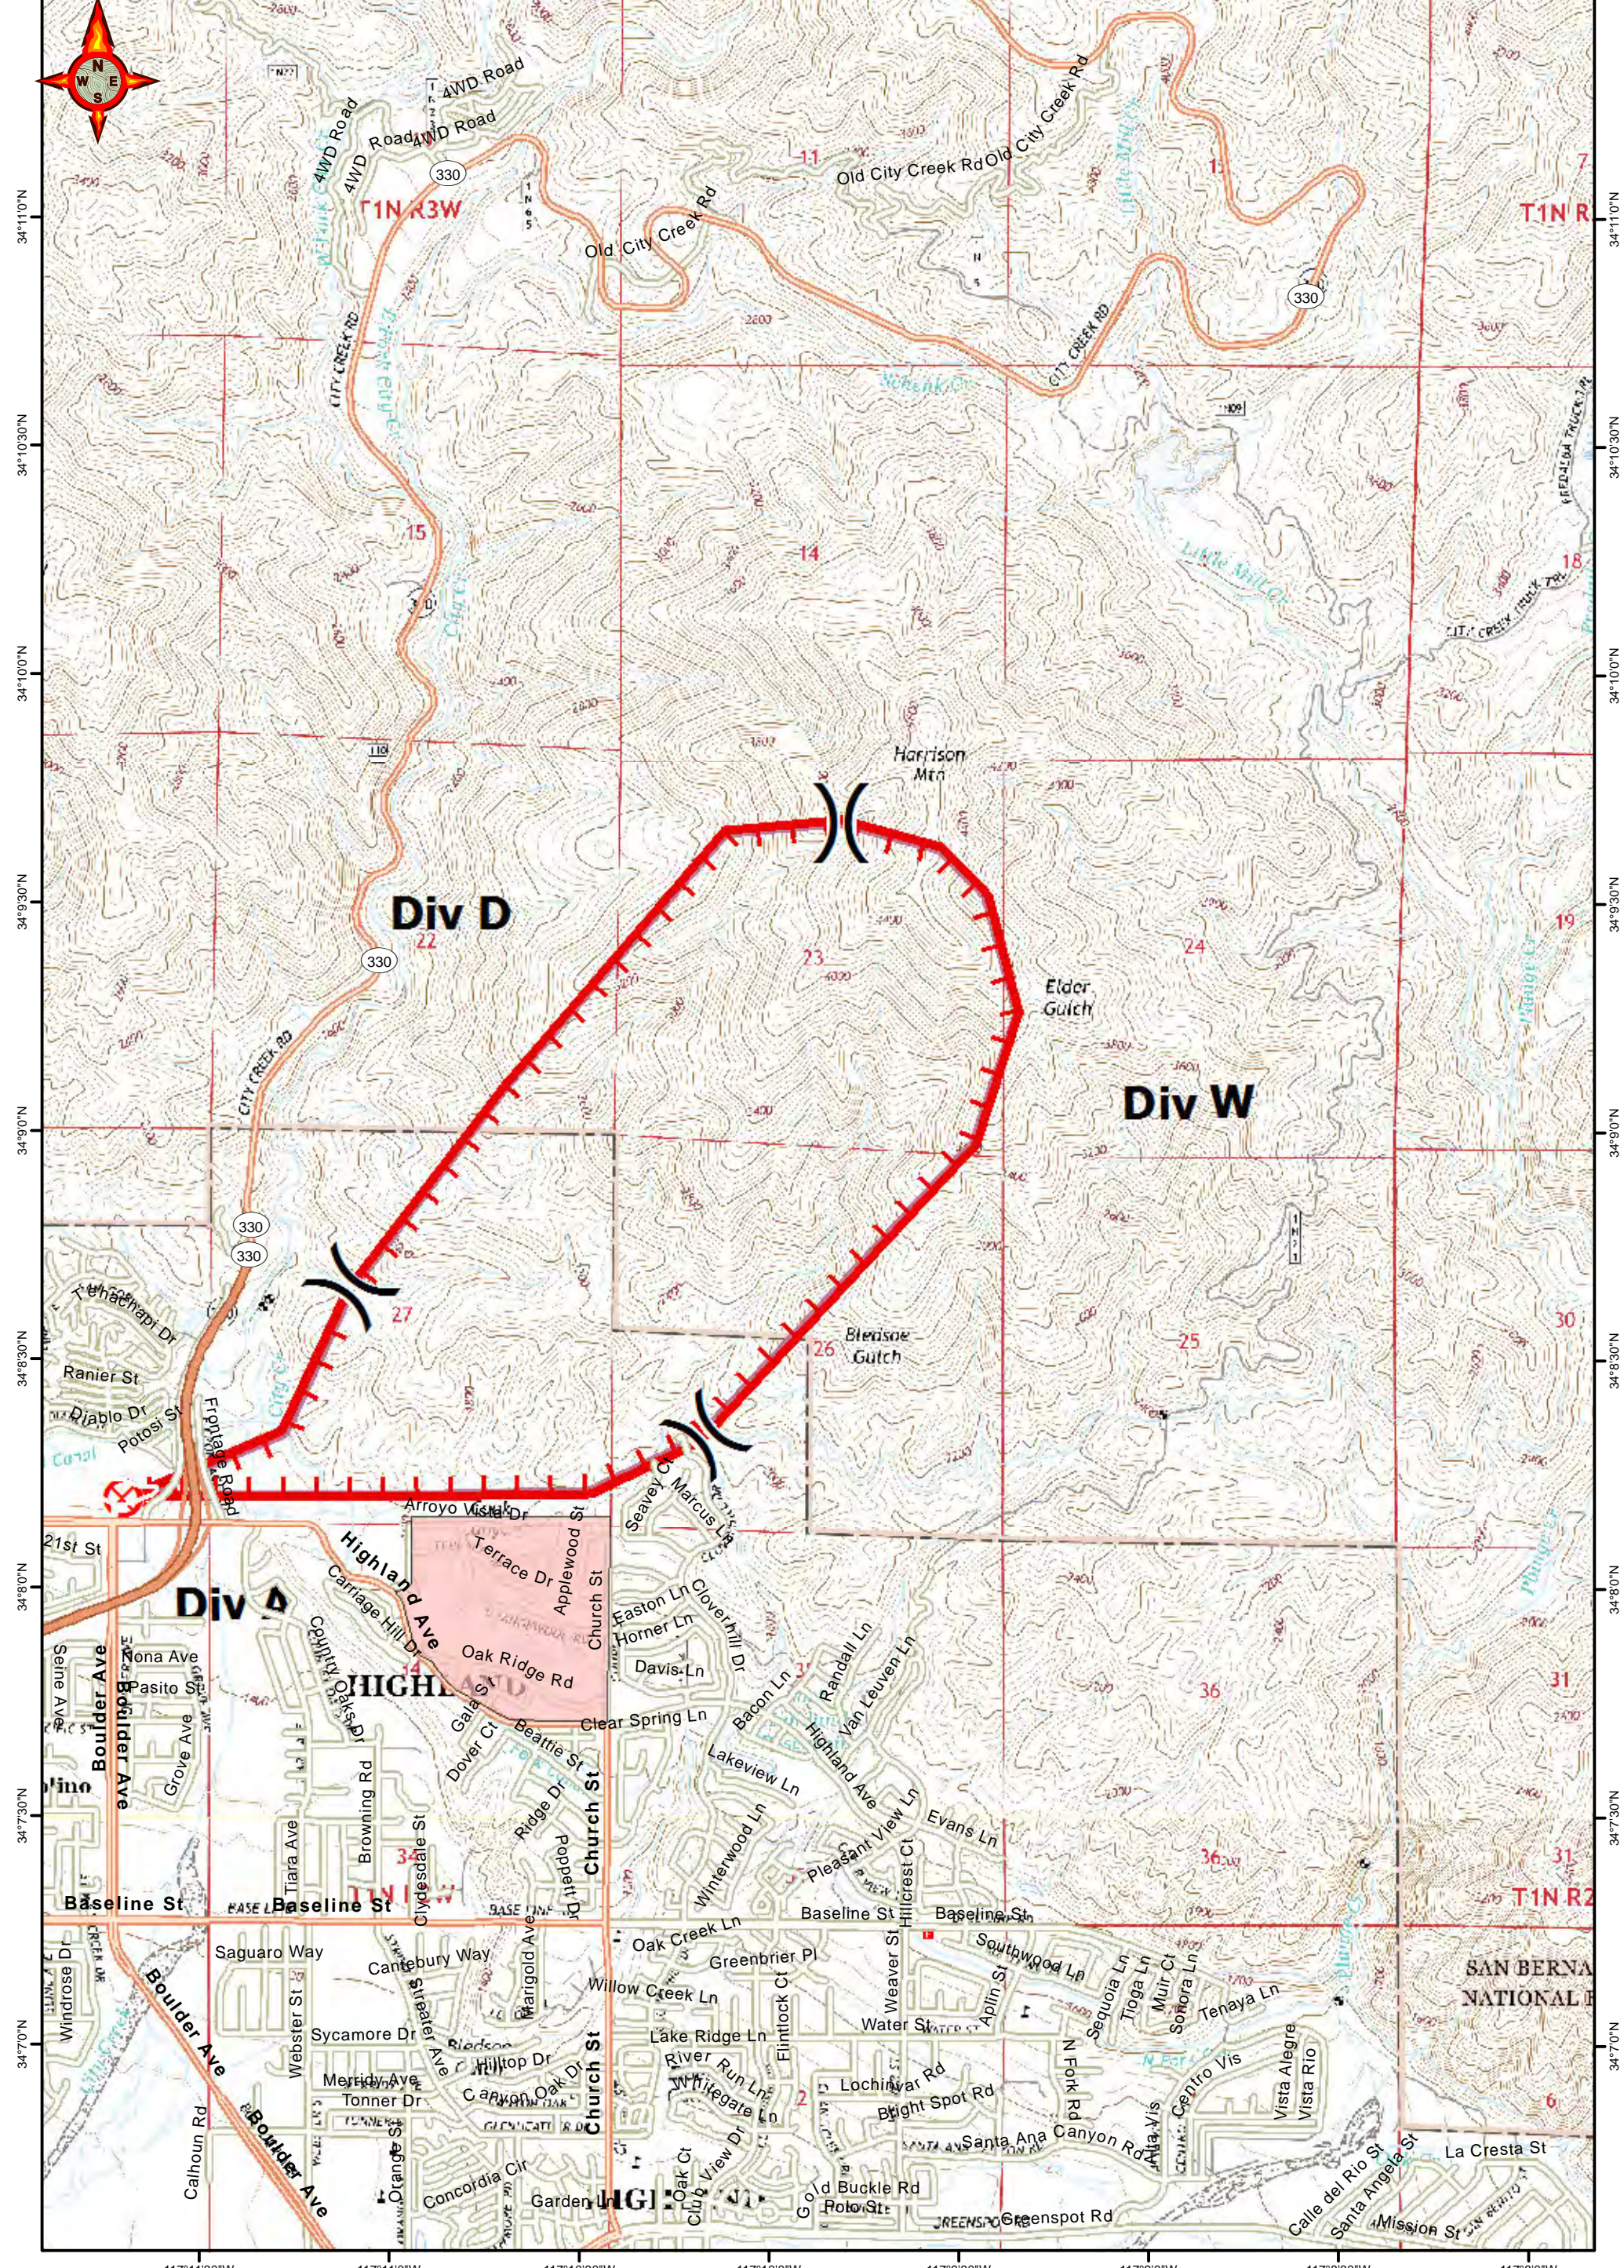

117°11'30"W 117°11'0"W 117°10'30"W 117°10'0"W 117°9'30"W 117°9'0"W 117°8'30"W 117°8'0"W

Evacuation Area  Fire Origin 

Division  Uncontrolled Fire Edge

0 0.125 0.25 0.5 0.75 1 Mile

Mart
 CA-BDF-009802
IAP MAP
 Jun 28, 2017
 NAD 83 1:24,000