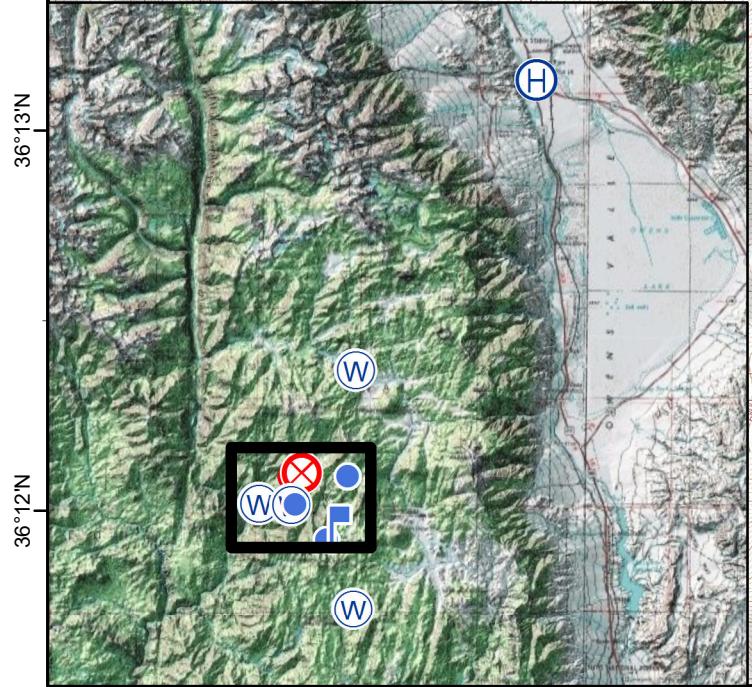

118°22'W 118°21'W 118°20'W 118°19'W 118°18'W 118°17'W 118°16'W 118°15'W 118°14'W

Indian Fire

CA-INF-001264
P5K8XS17

Aug 08 2017 0600 DAY
Operational Period

Approx 251 acres
Aug 07 2017 2015

Legend

-  Fire Origin
-  Helispot
-  Lookout
-  Water Source
-  Uncontrolled Fire Edge
-  Trails

0 0.25 0.5
Miles

118°22'W 118°21'W 118°20'W 118°19'W 118°18'W 118°17'W 118°16'W 118°15'W 118°14'W