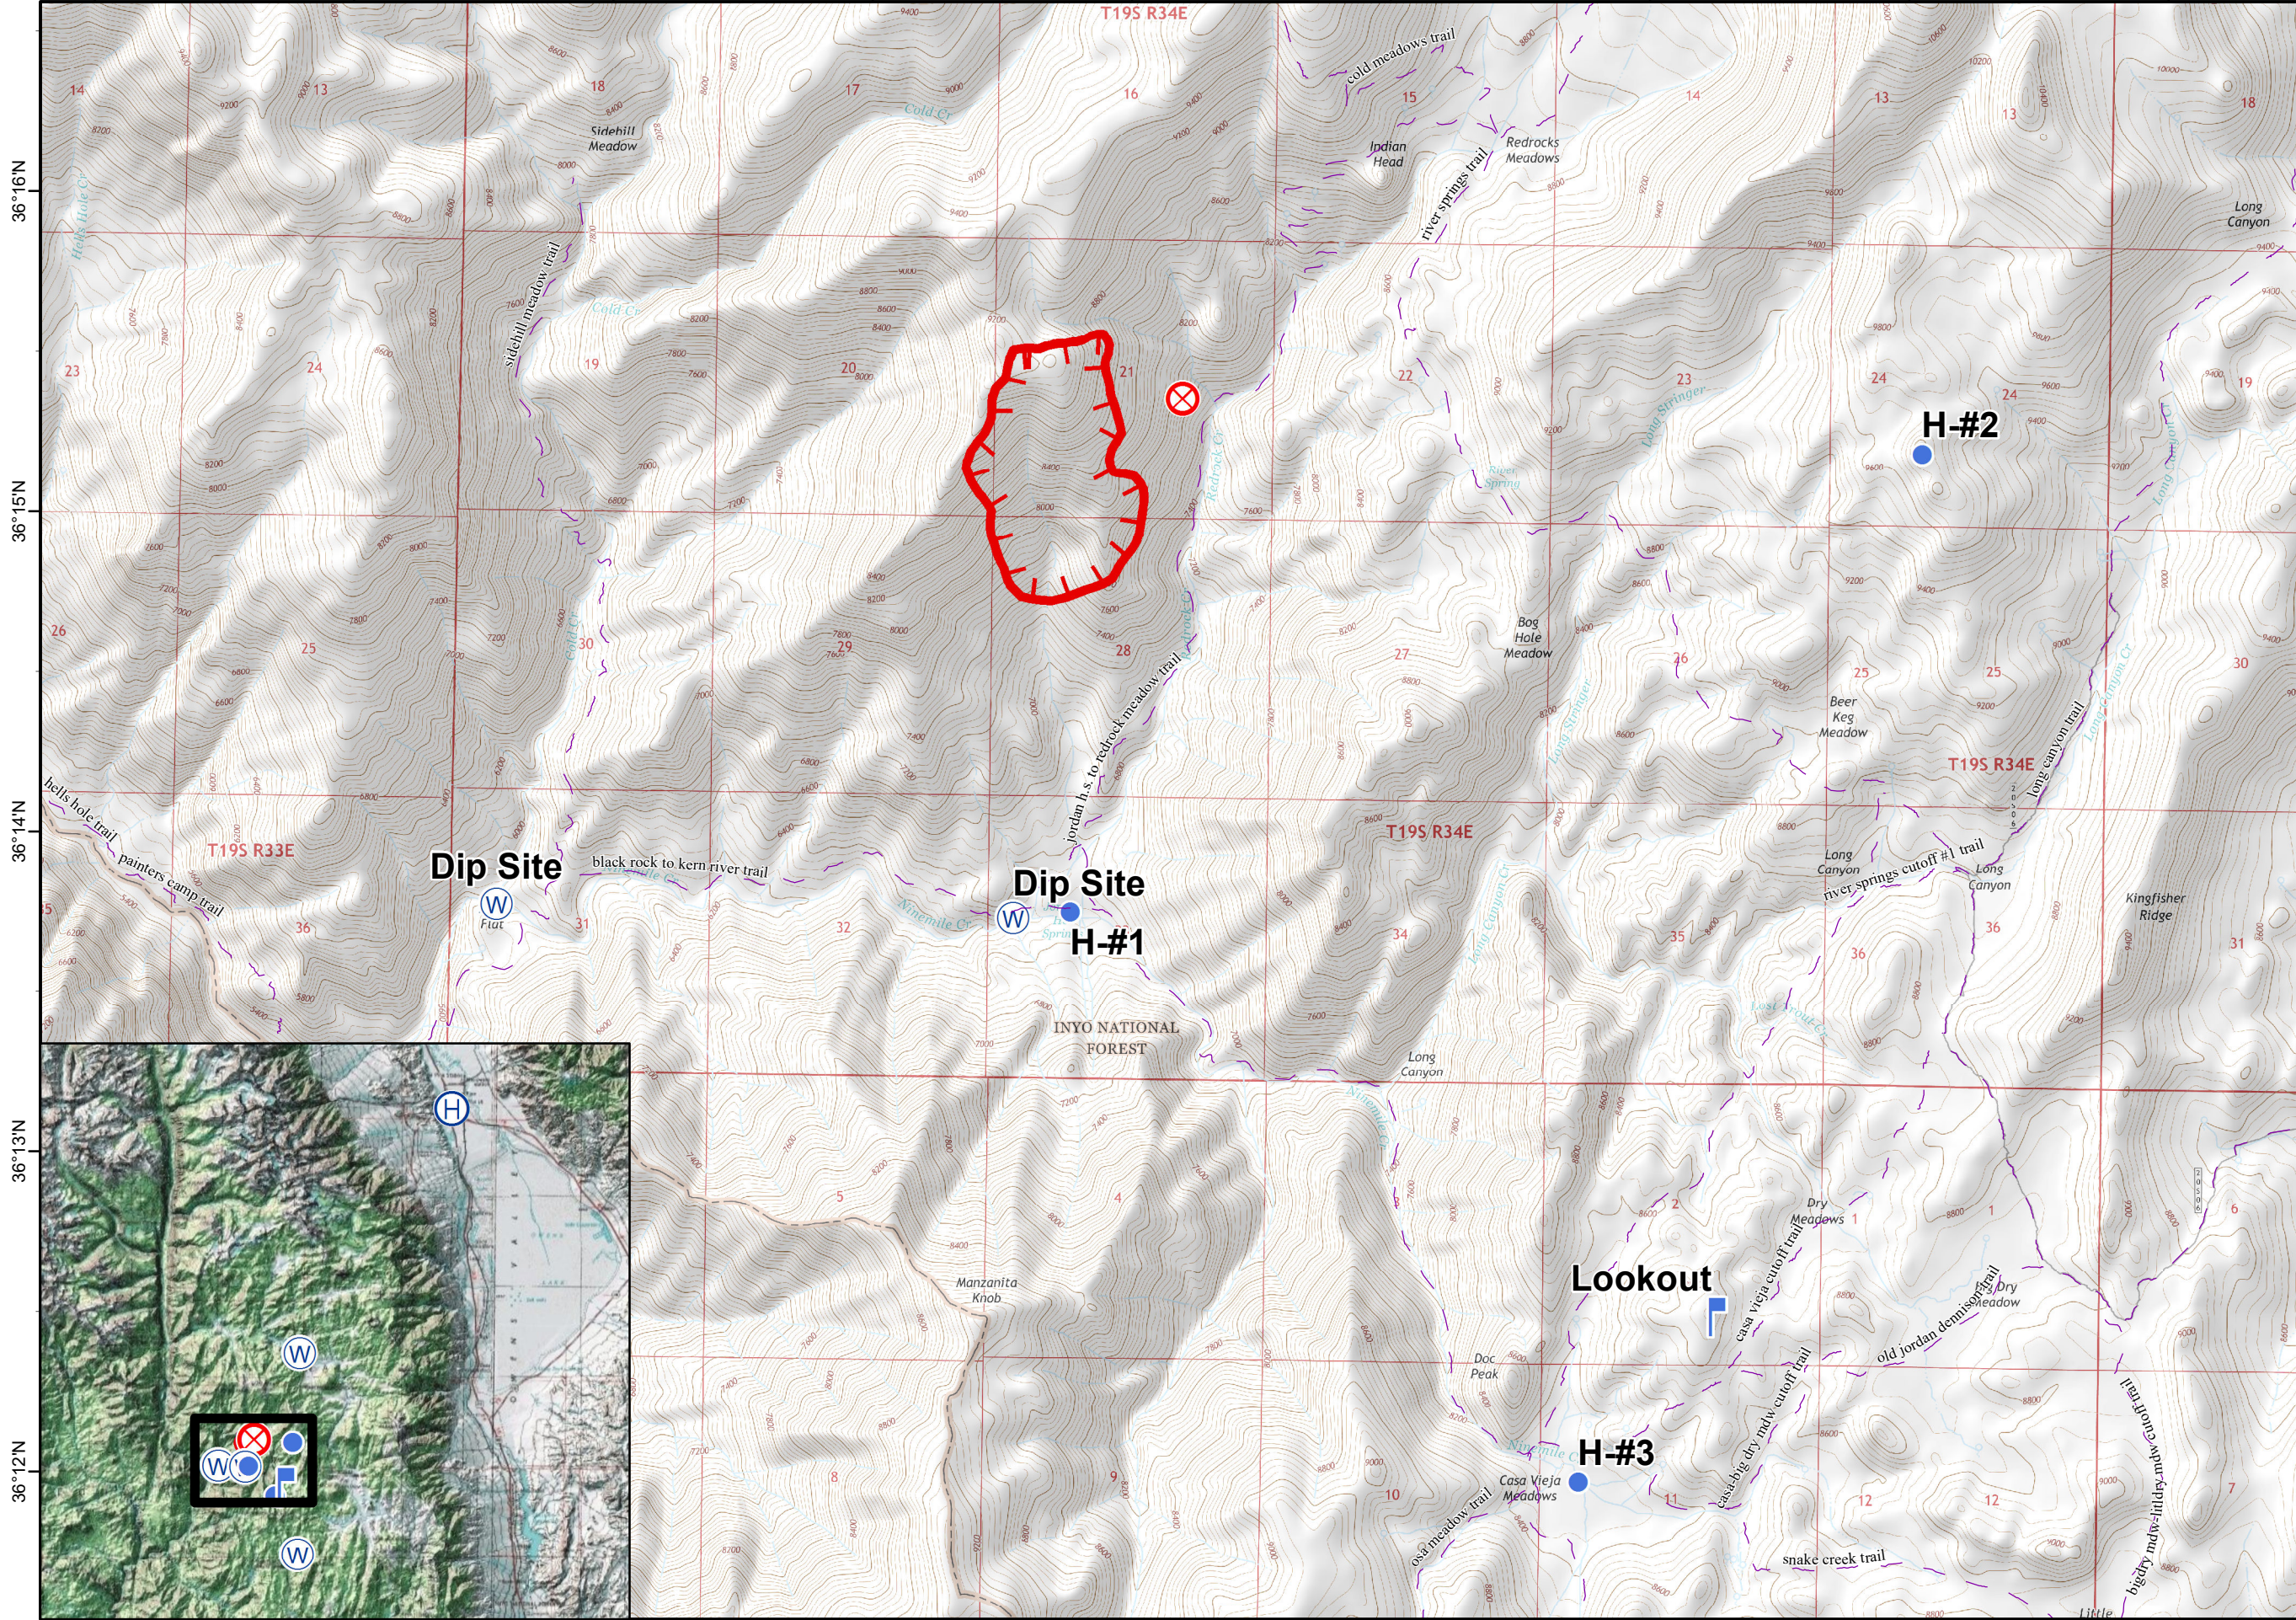

118°22'W 118°21'W 118°20'W 118°19'W 118°18'W 118°17'W 118°16'W 118°15'W 118°14'W

Indian Fire

CA-INF-001264
P5K8XS17

Aug 08 2017 0600 DAY
Operational Period

Approx 251 acres
Aug 07 2017 2015

Legend

-  Fire Origin
-  Helispot
-  Lookout
-  Water Source
-  Uncontrolled Fire Edge
-  Trails

0 0.25 0.5
Miles

118°22'W 118°21'W 118°20'W 118°19'W 118°18'W 118°17'W 118°16'W 118°15'W 118°14'W