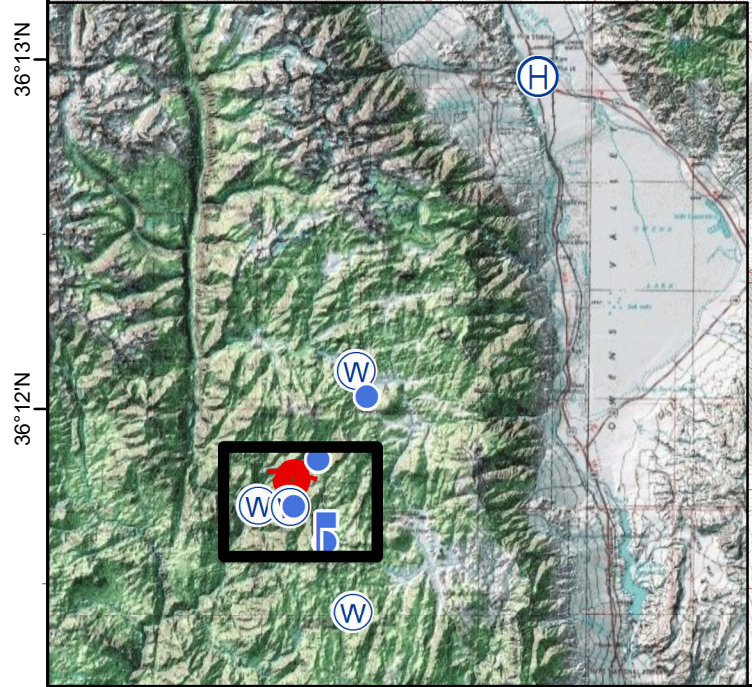

118°22'W 118°21'W 118°20'W 118°19'W 118°18'W 118°17'W 118°16'W 118°15'W 118°14'W

Indian Fire

CA-INF-001264
P5K8XS17

Aug 09 2017 0600 DAY
Operational Period

Approx 346 acres
Aug 08 2017 2033

Legend

-  Structures
-  Helispot
-  Lookout
-  Water Source
-  Uncontrolled Fire Edge
-  Trails

0 0.25 0.5
Miles

118°22'W 118°21'W 118°20'W 118°19'W 118°18'W 118°17'W 118°16'W 118°15'W 118°14'W 118°13'W