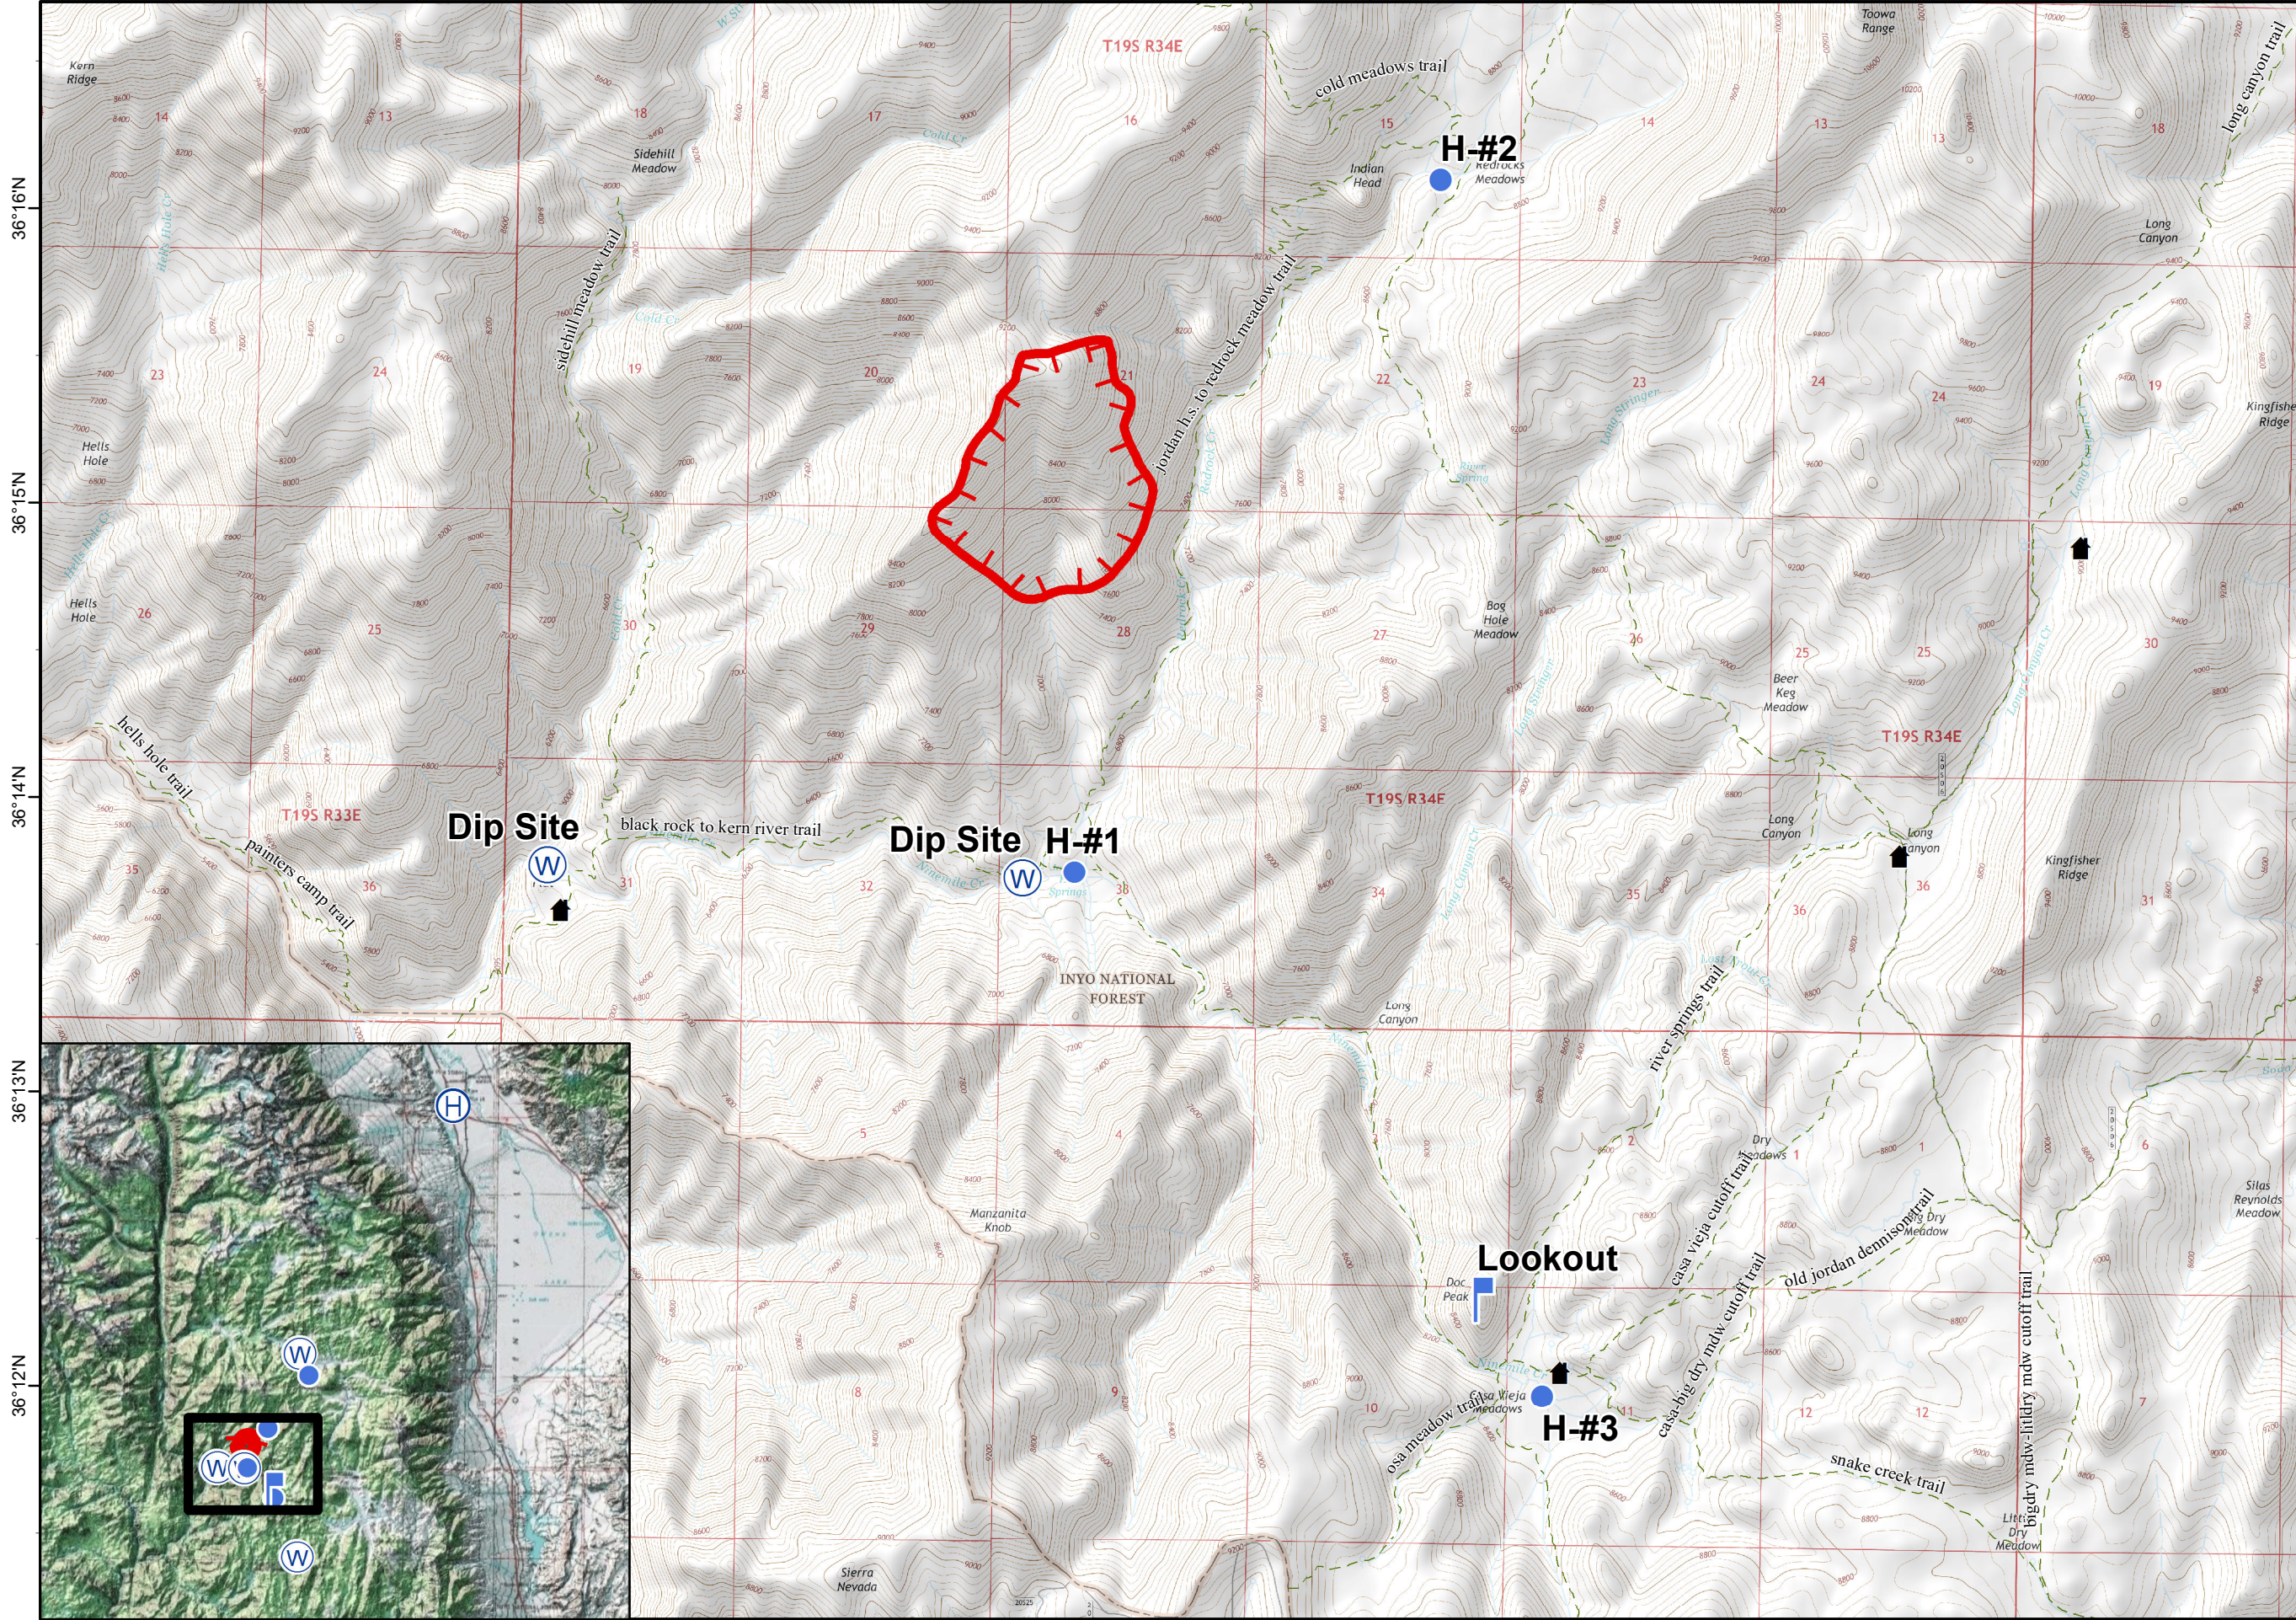

118°22'W 118°21'W 118°20'W 118°19'W 118°18'W 118°17'W 118°16'W 118°15'W 118°14'W

Indian Fire

CA-INF-001264
P5K8XS17

Aug 09 2017 0600 DAY
Operational Period

Approx 346 acres
Aug 08 2017 2033

Legend

-  Structures
-  Helispot
-  Lookout
-  Water Source
-  Uncontrolled Fire Edge
-  Trails

0 0.25 0.5
Miles

118°22'W 118°21'W 118°20'W 118°19'W 118°18'W 118°17'W 118°16'W 118°15'W 118°14'W 118°13'W