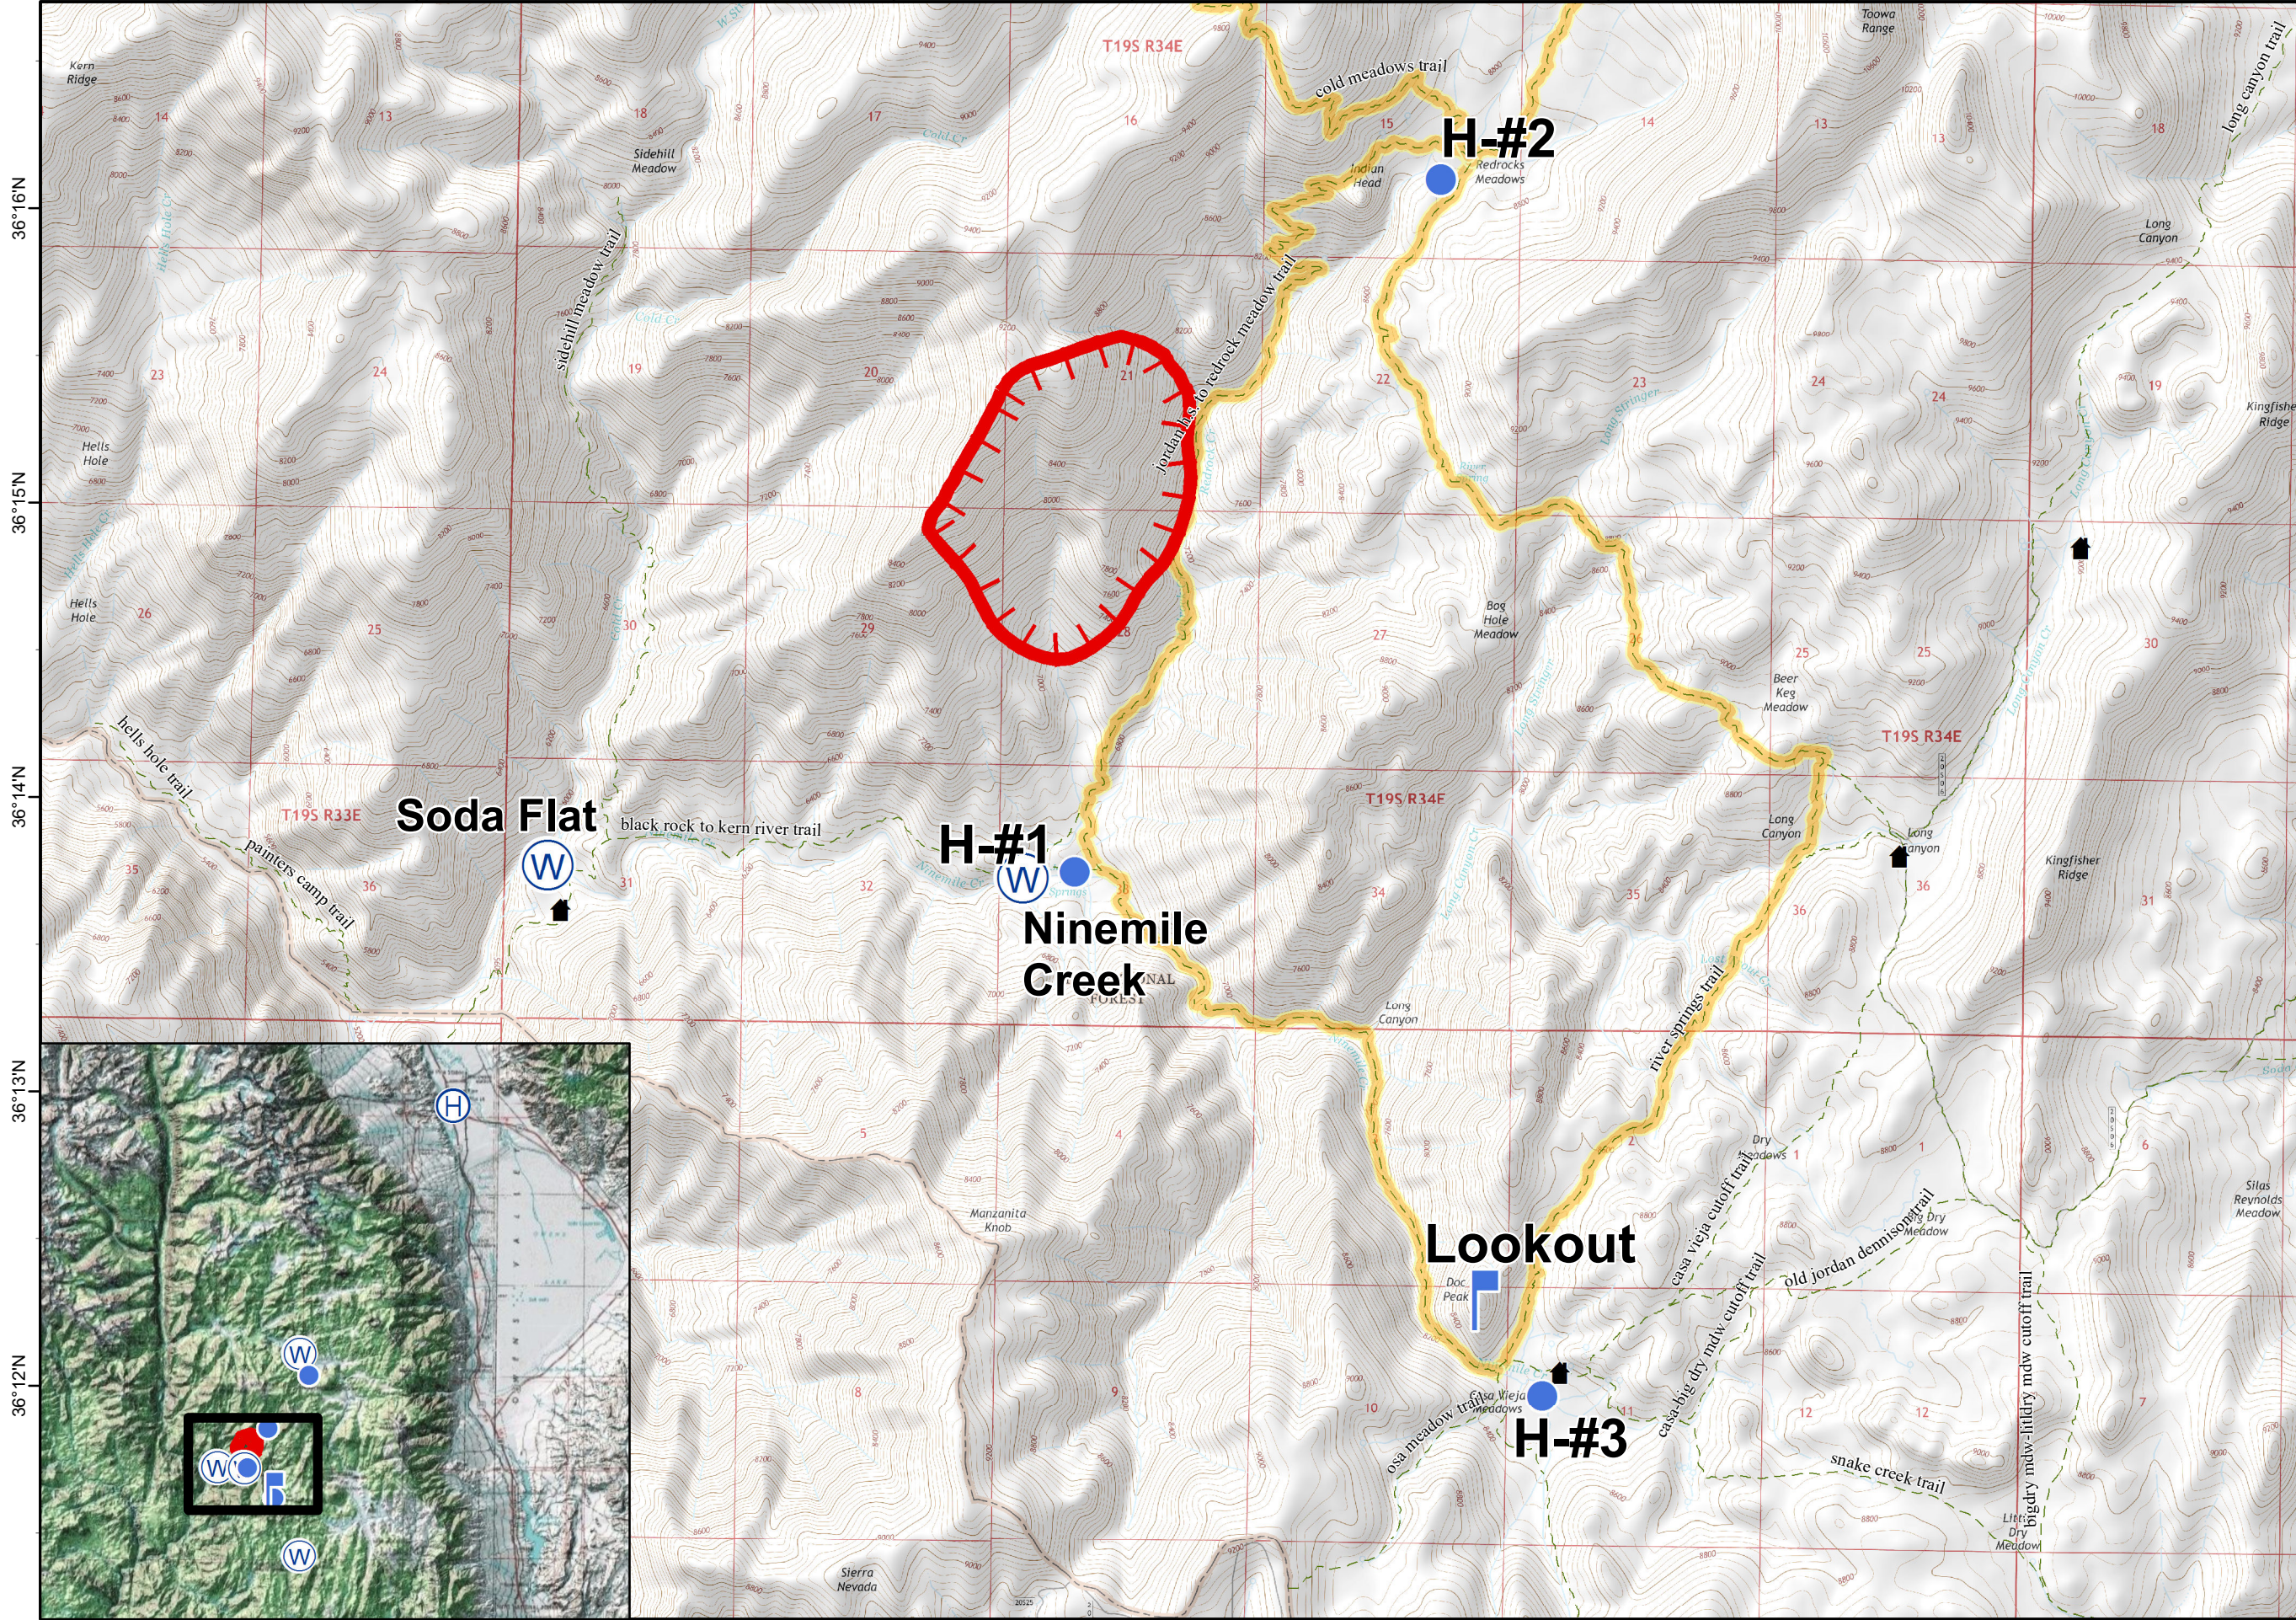

118°22'W 118°21'W 118°20'W 118°19'W 118°18'W 118°17'W 118°16'W 118°15'W 118°14'W

### Indian Fire

CA-INF-001264  
P5K8XS17

Aug 10 2017 0600 DAY  
Operational Period

Approx 542 acres  
Aug 09 2017 2127

### Legend

-  Structures
-  Trails
-  Trail Closure
-  Helispot
-  Lookout
-  Water Source
-  Uncontrolled Fire Edge

0 0.25 0.5  
Miles

118°22'W 118°21'W 118°20'W 118°19'W 118°18'W 118°17'W 118°16'W 118°15'W 118°14'W 118°13'W