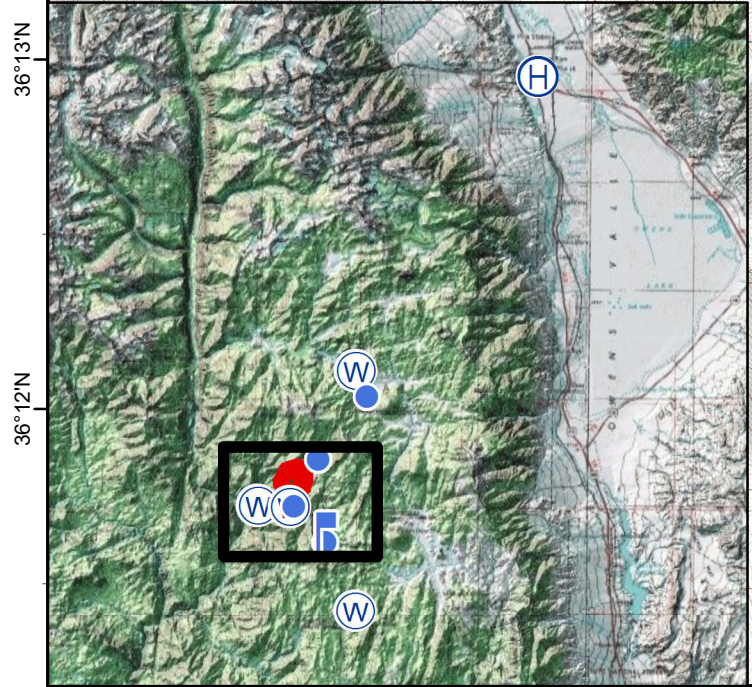

118°22'W 118°21'W 118°20'W 118°19'W 118°18'W 118°17'W 118°16'W 118°15'W 118°14'W

### Indian Fire

CA-INF-001264  
P5K8XS17

Aug 10 2017 0600 DAY  
Operational Period

Approx 542 acres  
Aug 09 2017 2127

### Legend

-  Structures
-  Trails
-  Trail Closure
-  Helispot
-  Lookout
-  Water Source
-  Uncontrolled Fire Edge

0 0.25 0.5  
Miles

118°22'W 118°21'W 118°20'W 118°19'W 118°18'W 118°17'W 118°16'W 118°15'W 118°14'W 118°13'W