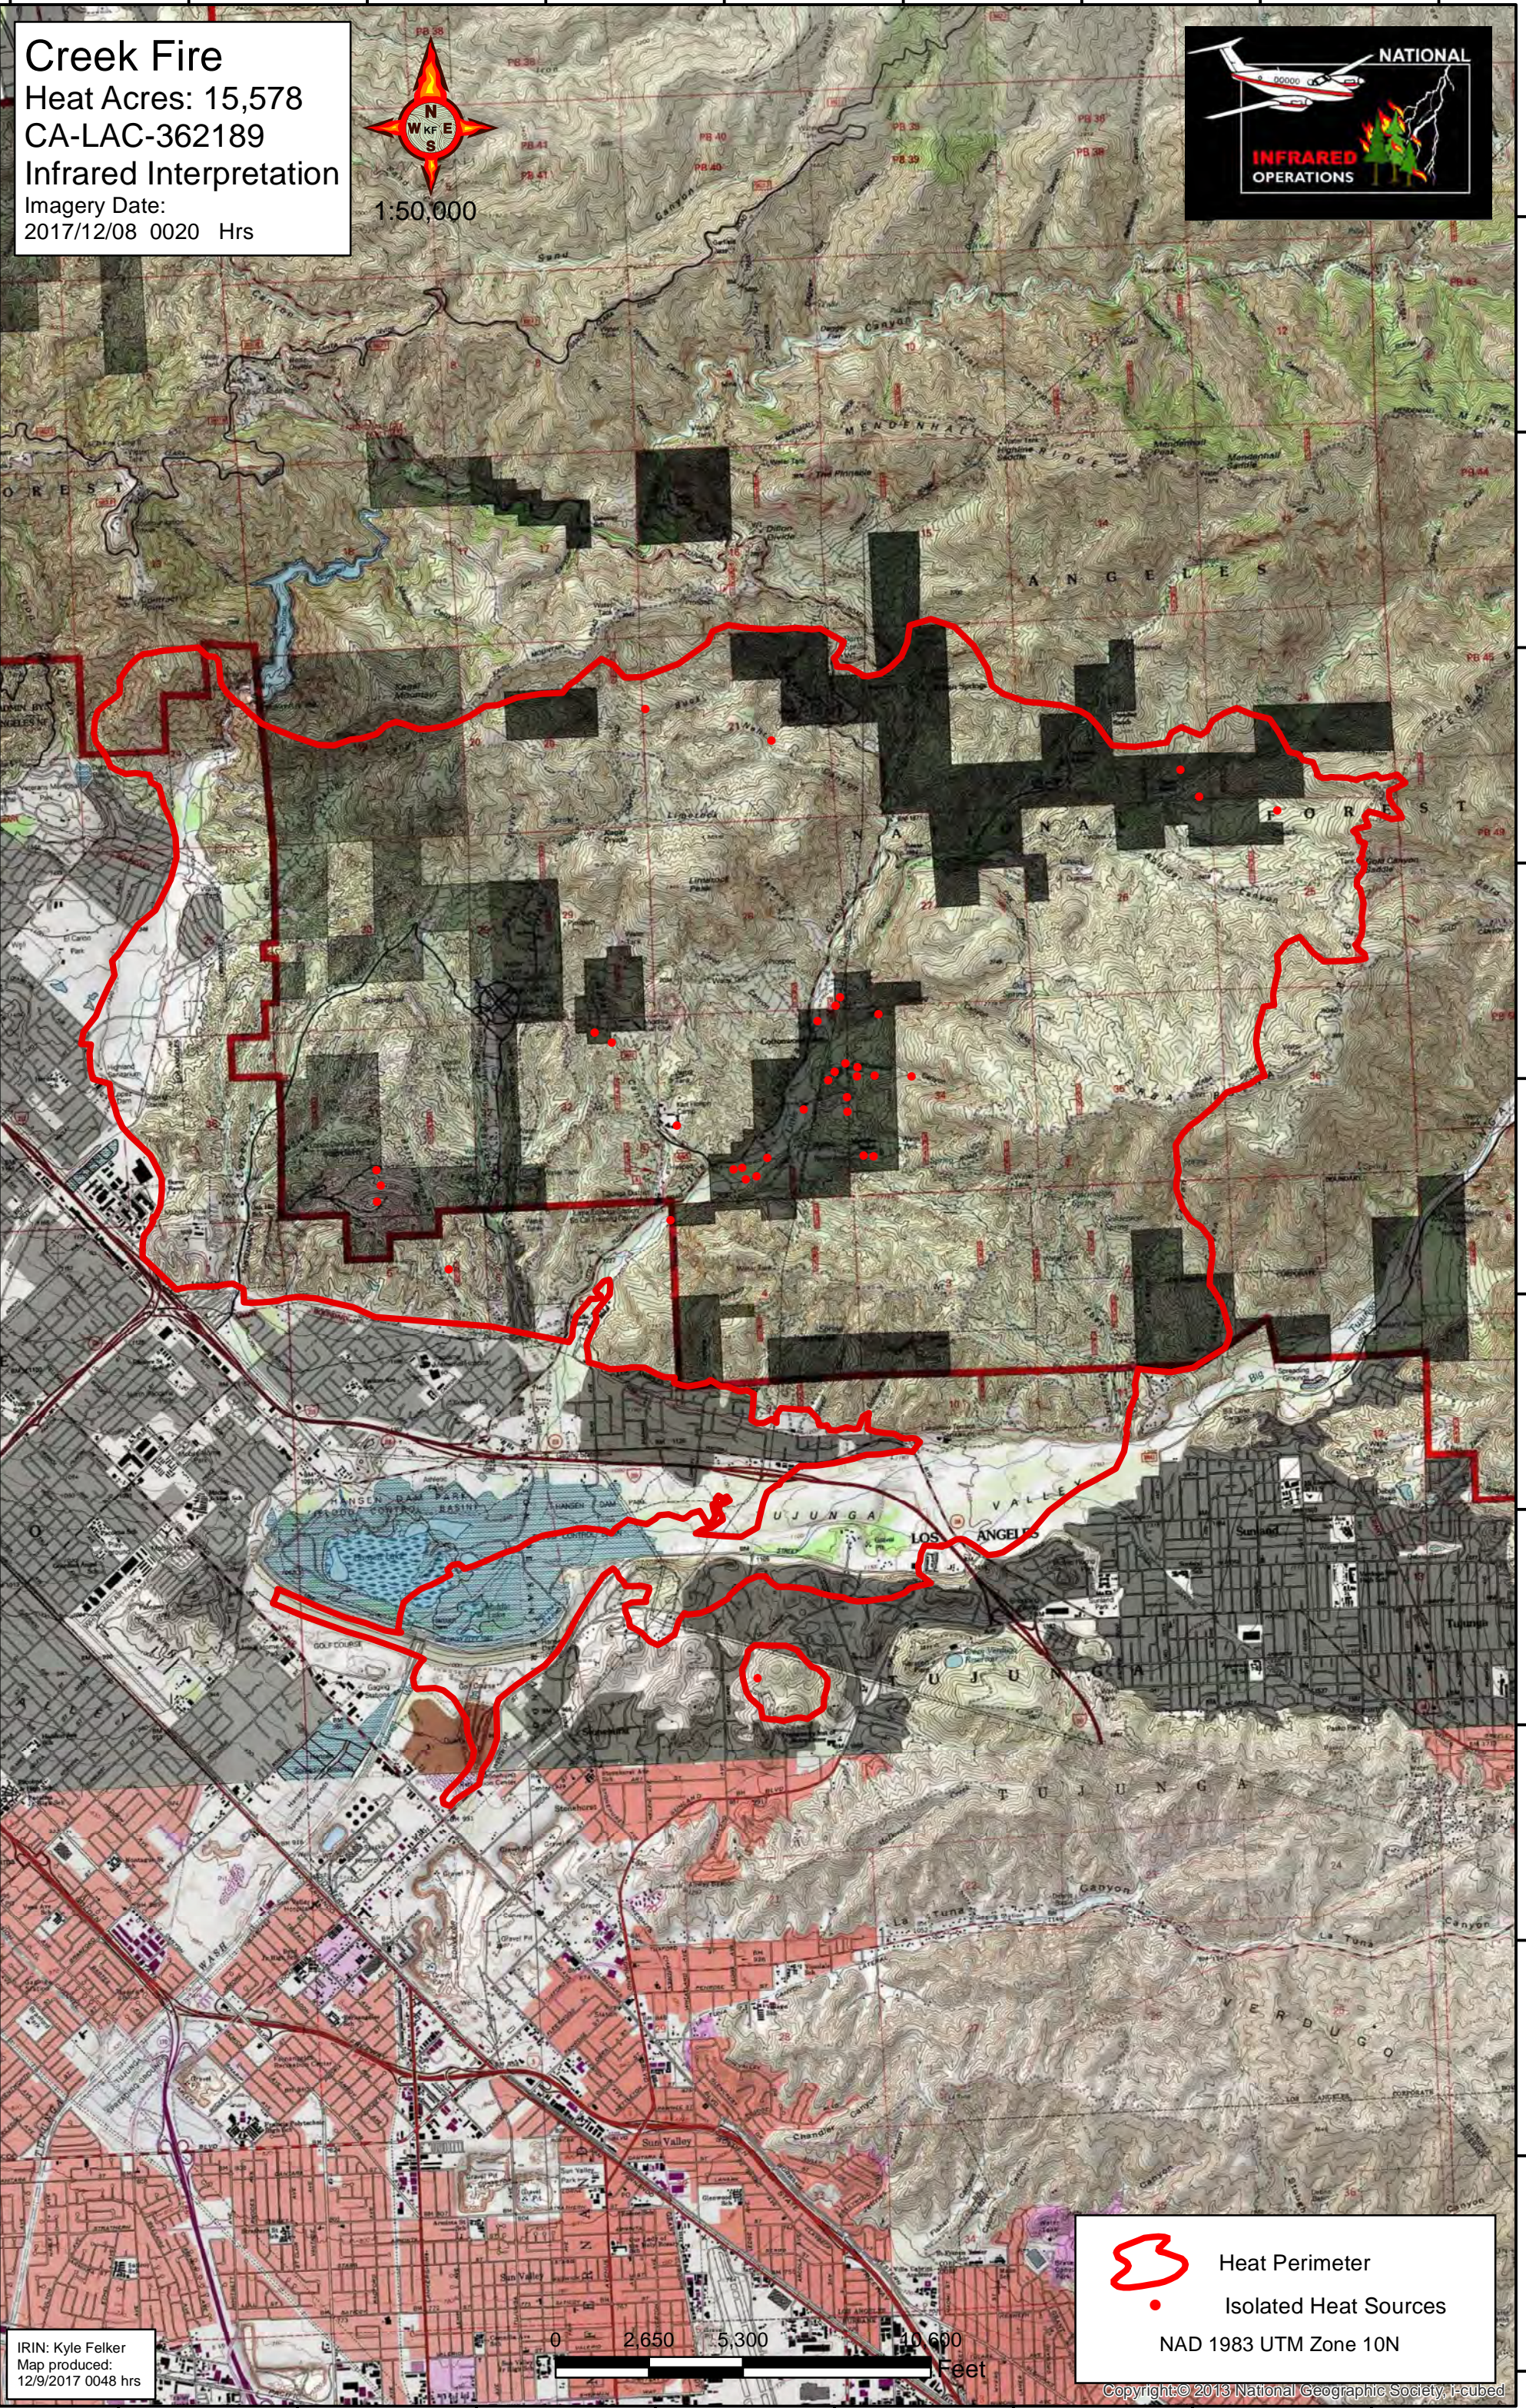

Creek Fire
Heat Acres: 15,578
CA-LAC-362189
Infrared Interpretation
Imagery Date:
2017/12/08 0020 Hrs

IRIN: Kyle Felker
Map produced:
12/9/2017 0048 hrs

 Heat Perimeter
 Isolated Heat Sources
NAD 1983 UTM Zone 10N

Copyright © 2013 National Geographic Society, i-cubed