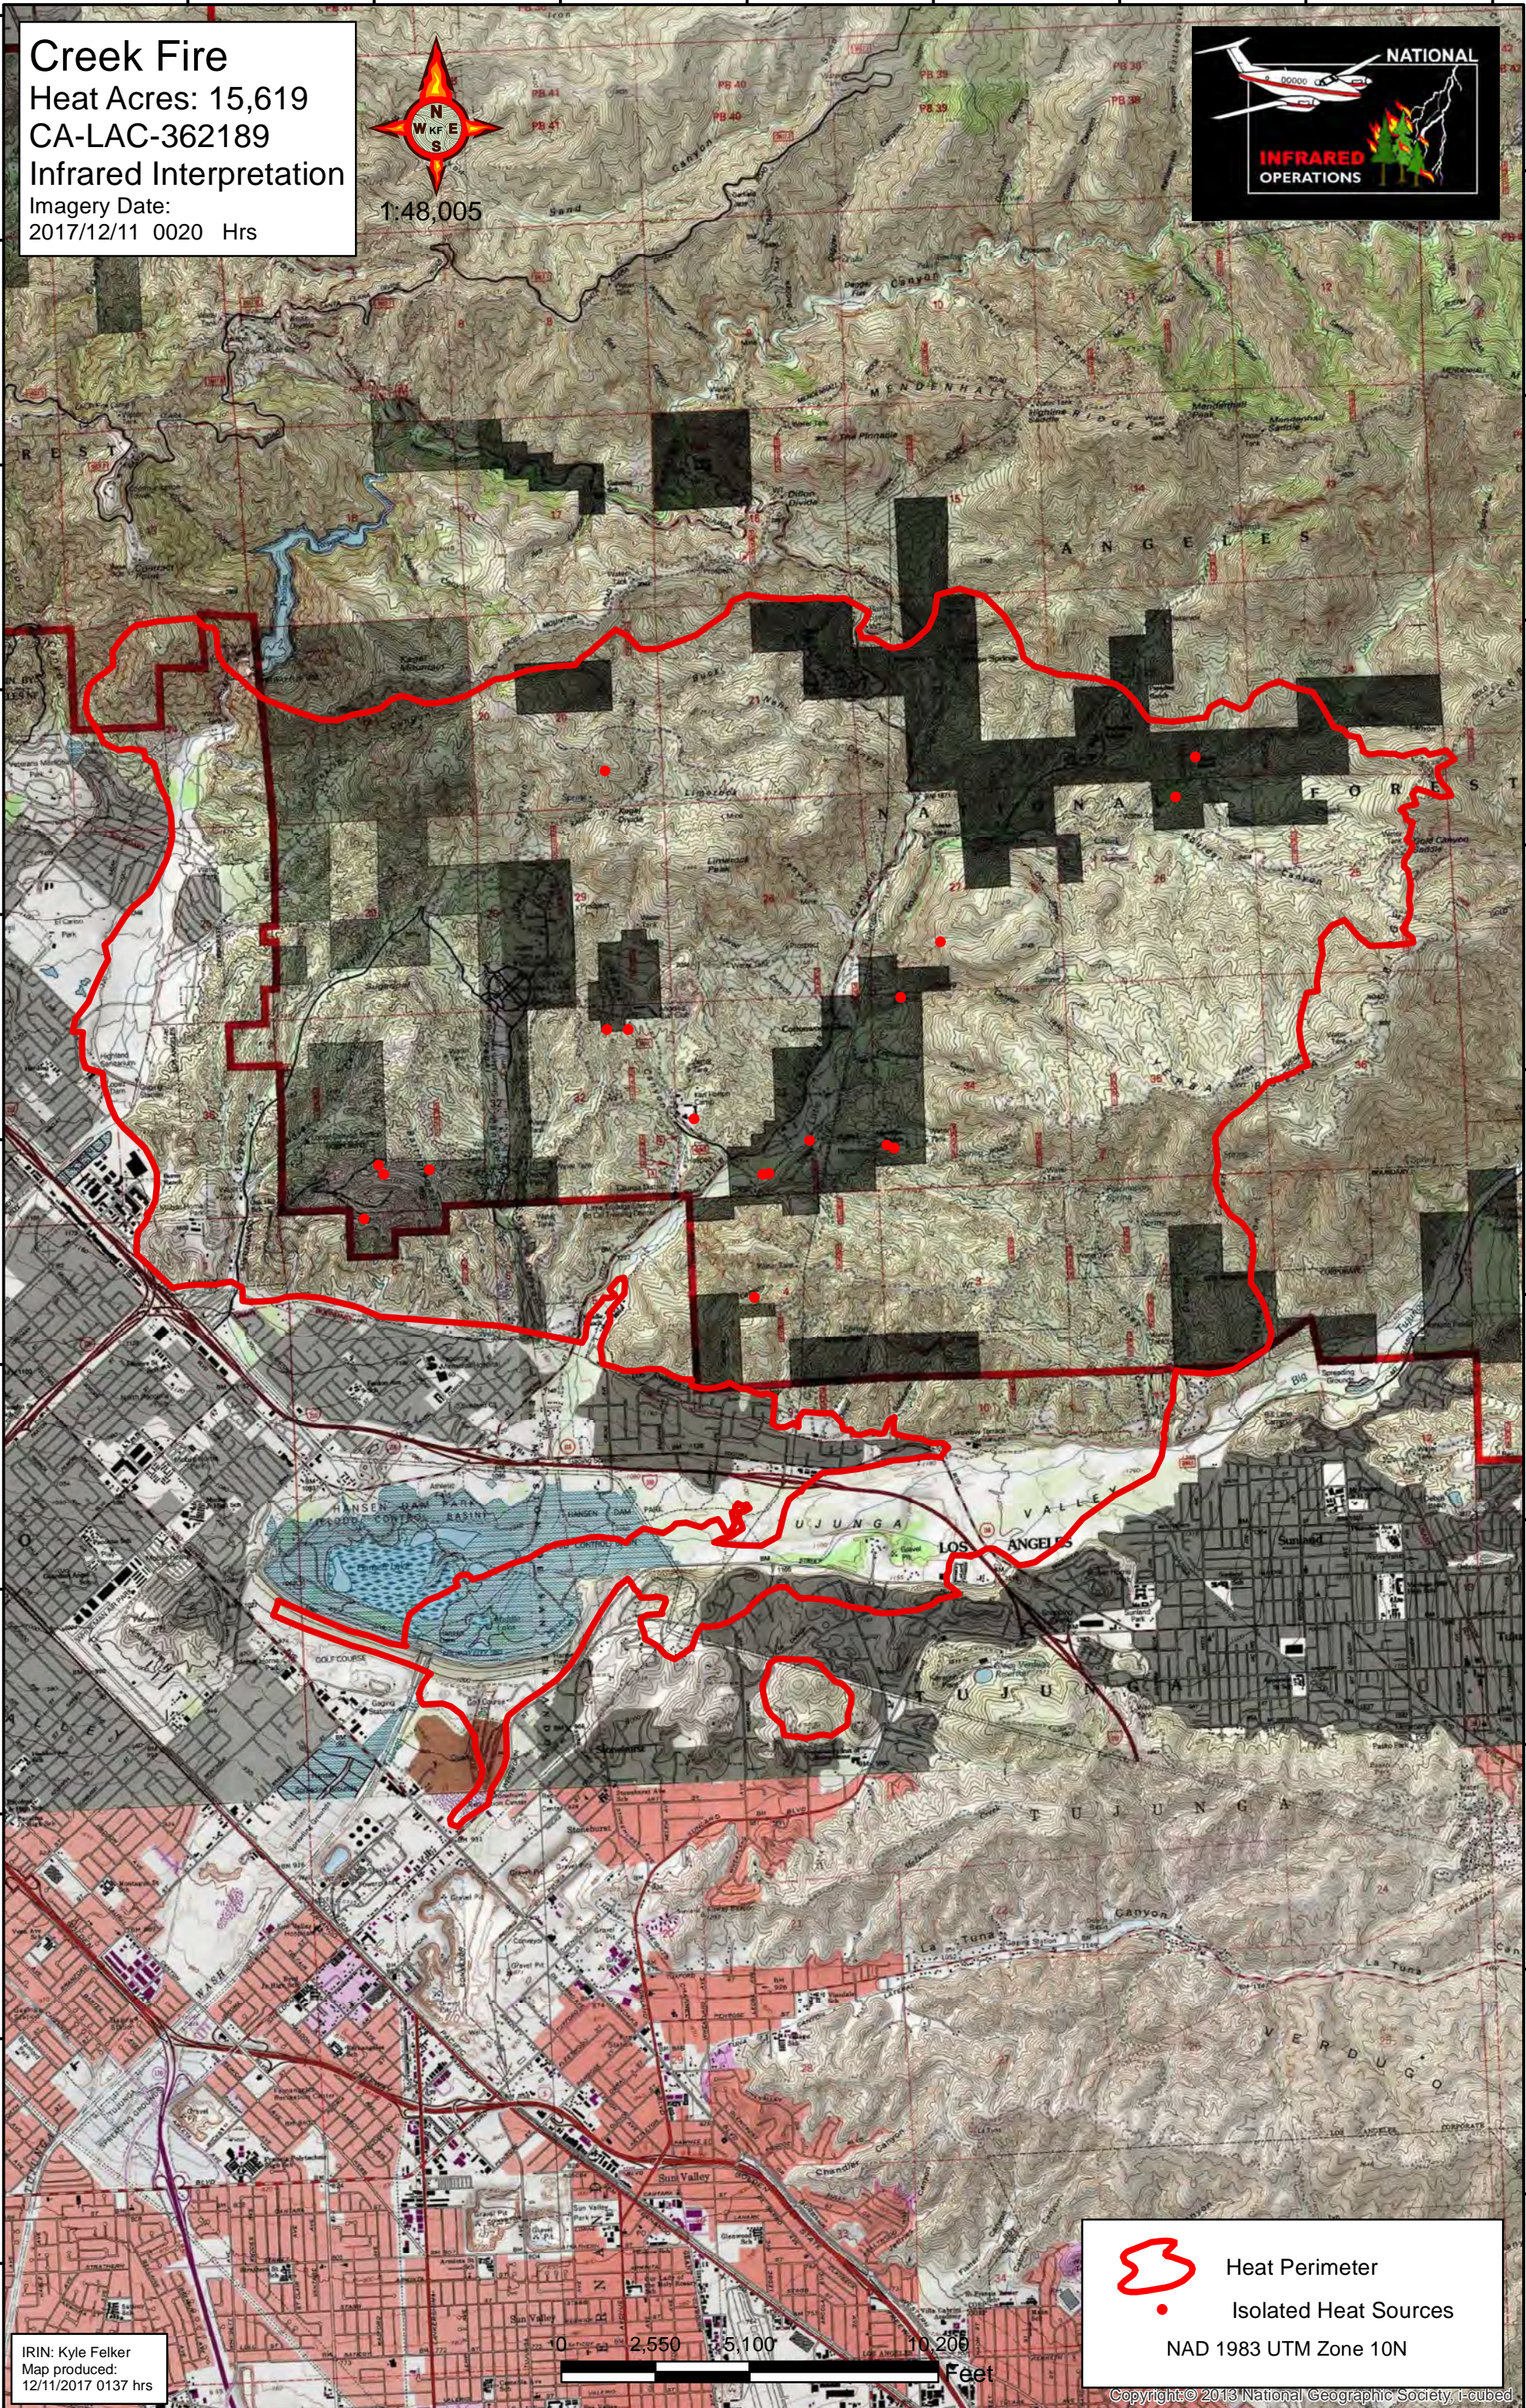

Creek Fire
Heat Acres: 15,619
CA-LAC-362189
Infrared Interpretation
Imagery Date:
2017/12/11 0020 Hrs

IRIN: Kyle Felker
Map produced:
12/11/2017 0137 hrs

 Heat Perimeter
 Isolated Heat Sources
NAD 1983 UTM Zone 10N

Copyright © 2013 National Geographic Society, i-cubed