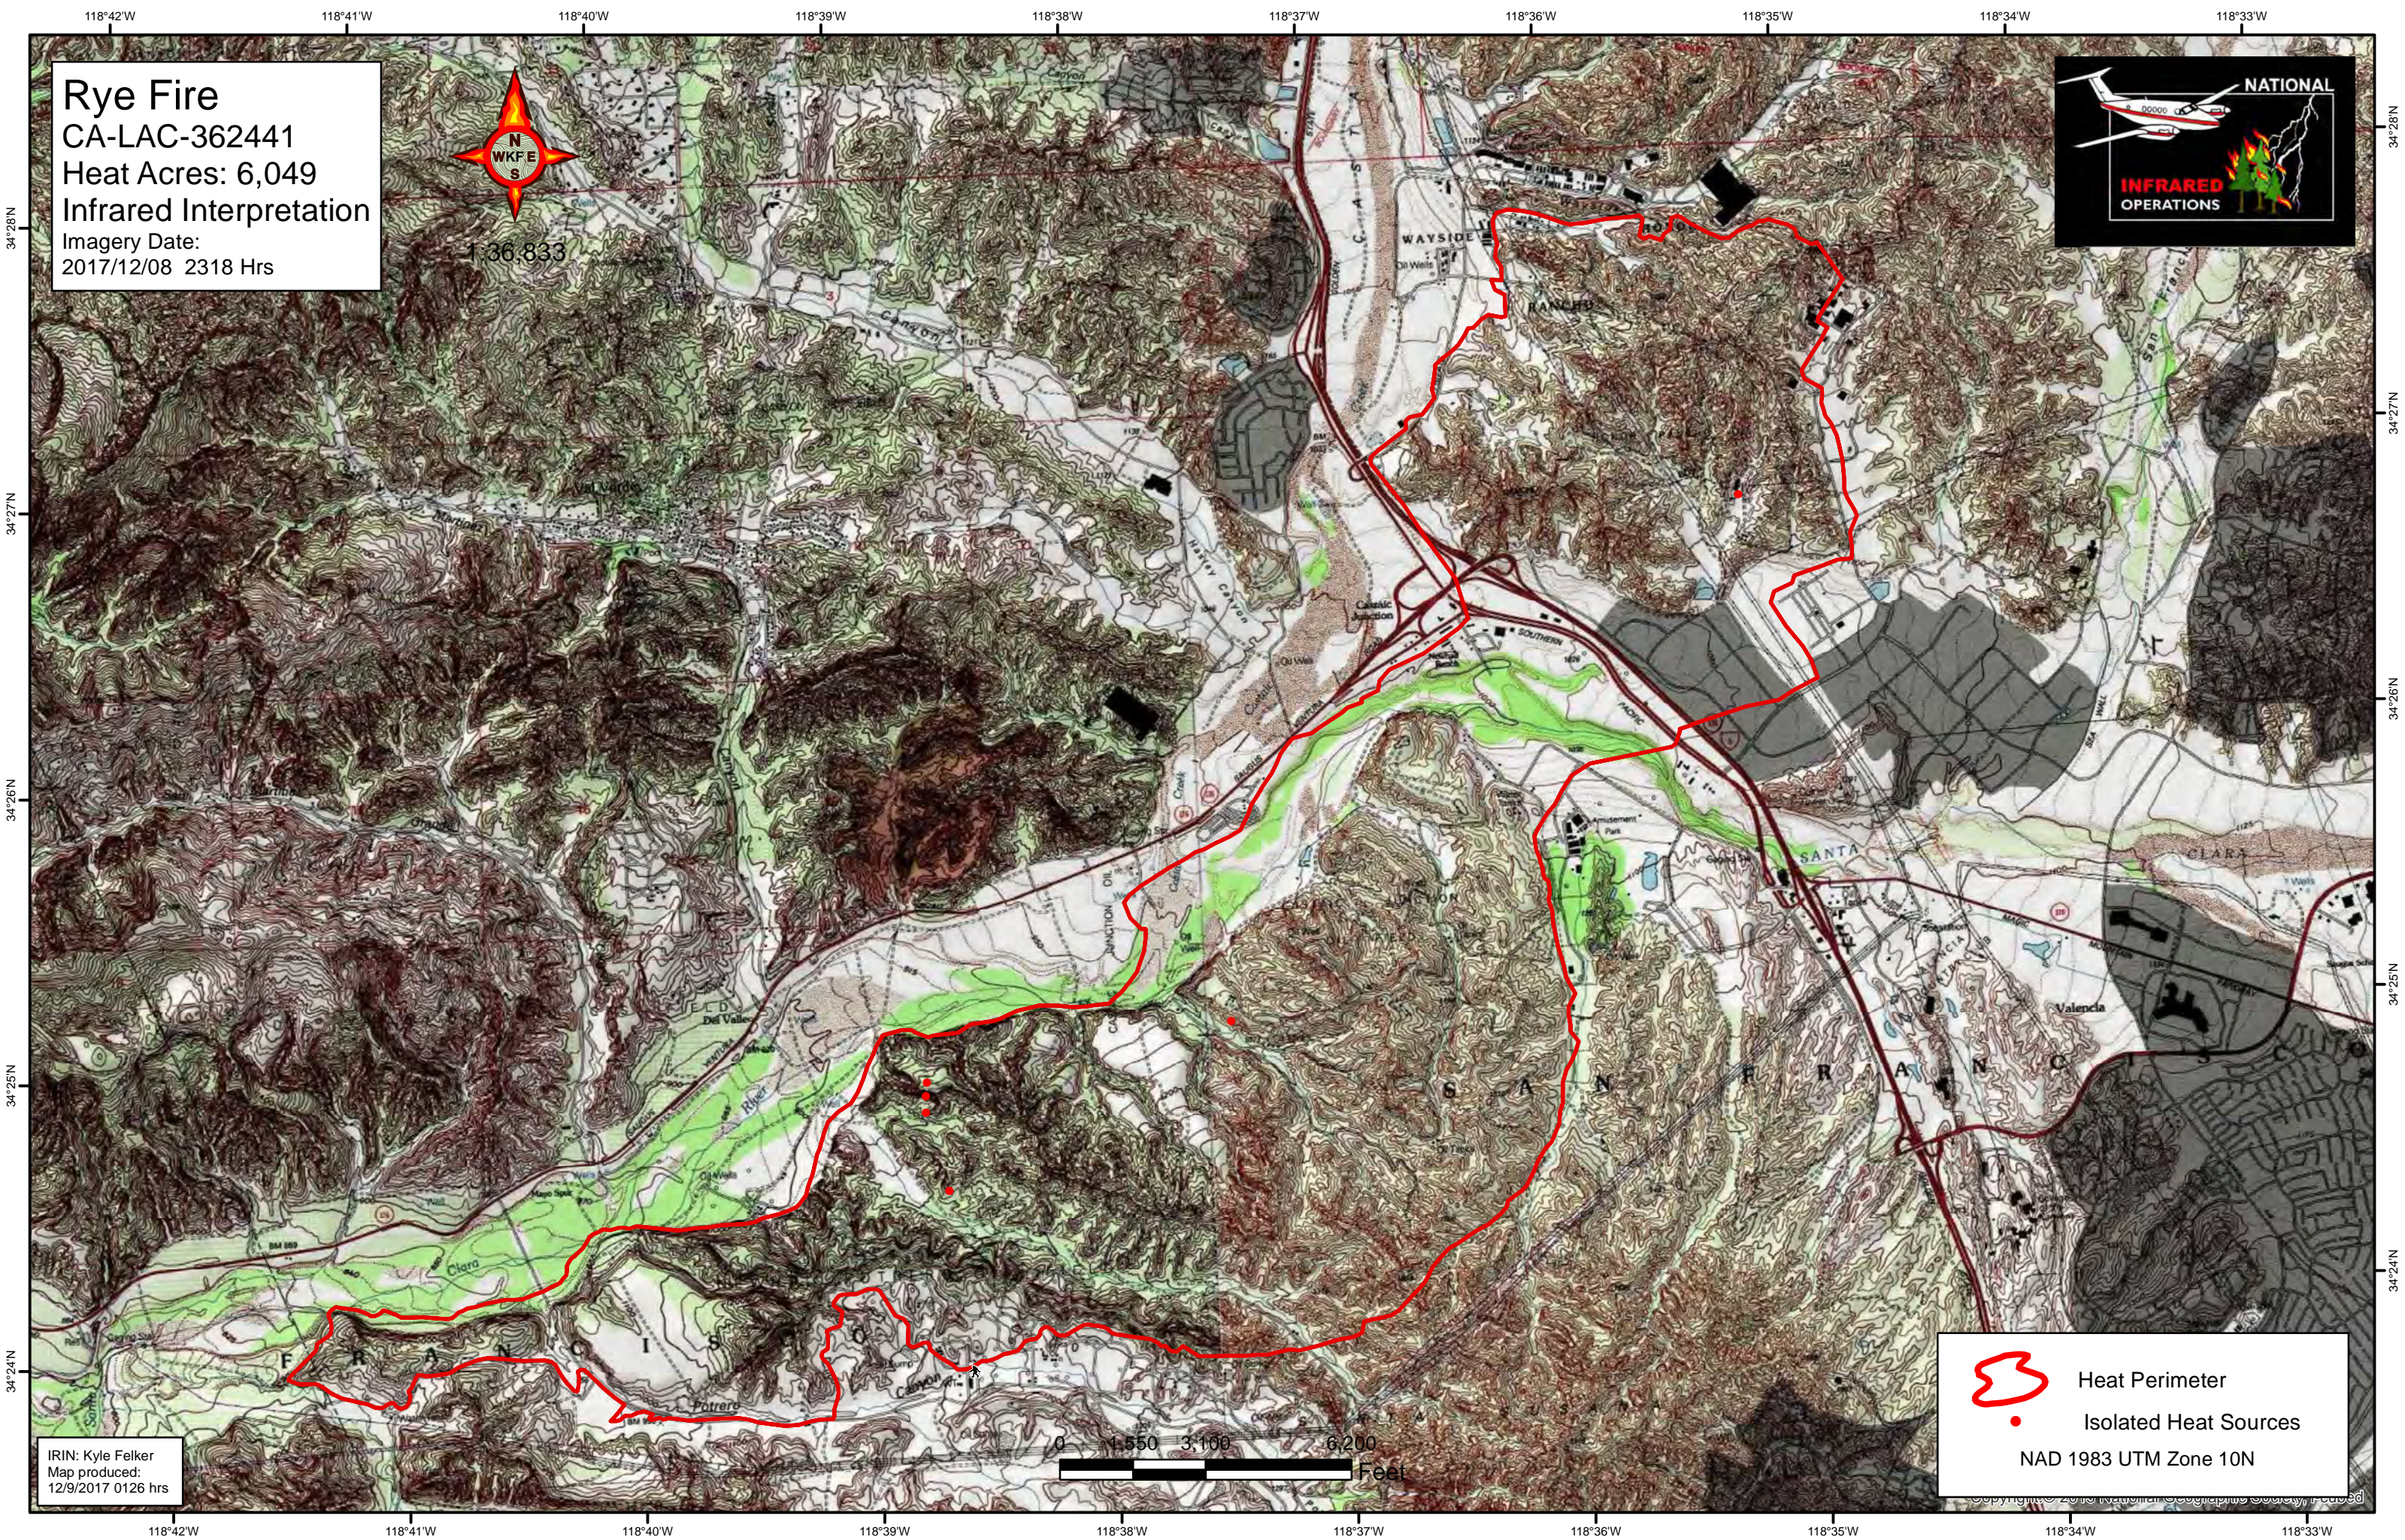

**Rye Fire**  
CA-LAC-362441  
Heat Acres: 6,049  
Infrared Interpretation  
Imagery Date:  
2017/12/08 2318 Hrs

136,833

- Heat Perimeter
  - Isolated Heat Sources
- NAD 1983 UTM Zone 10N

IRIN: Kyle Felker  
Map produced:  
12/9/2017 0126 hrs