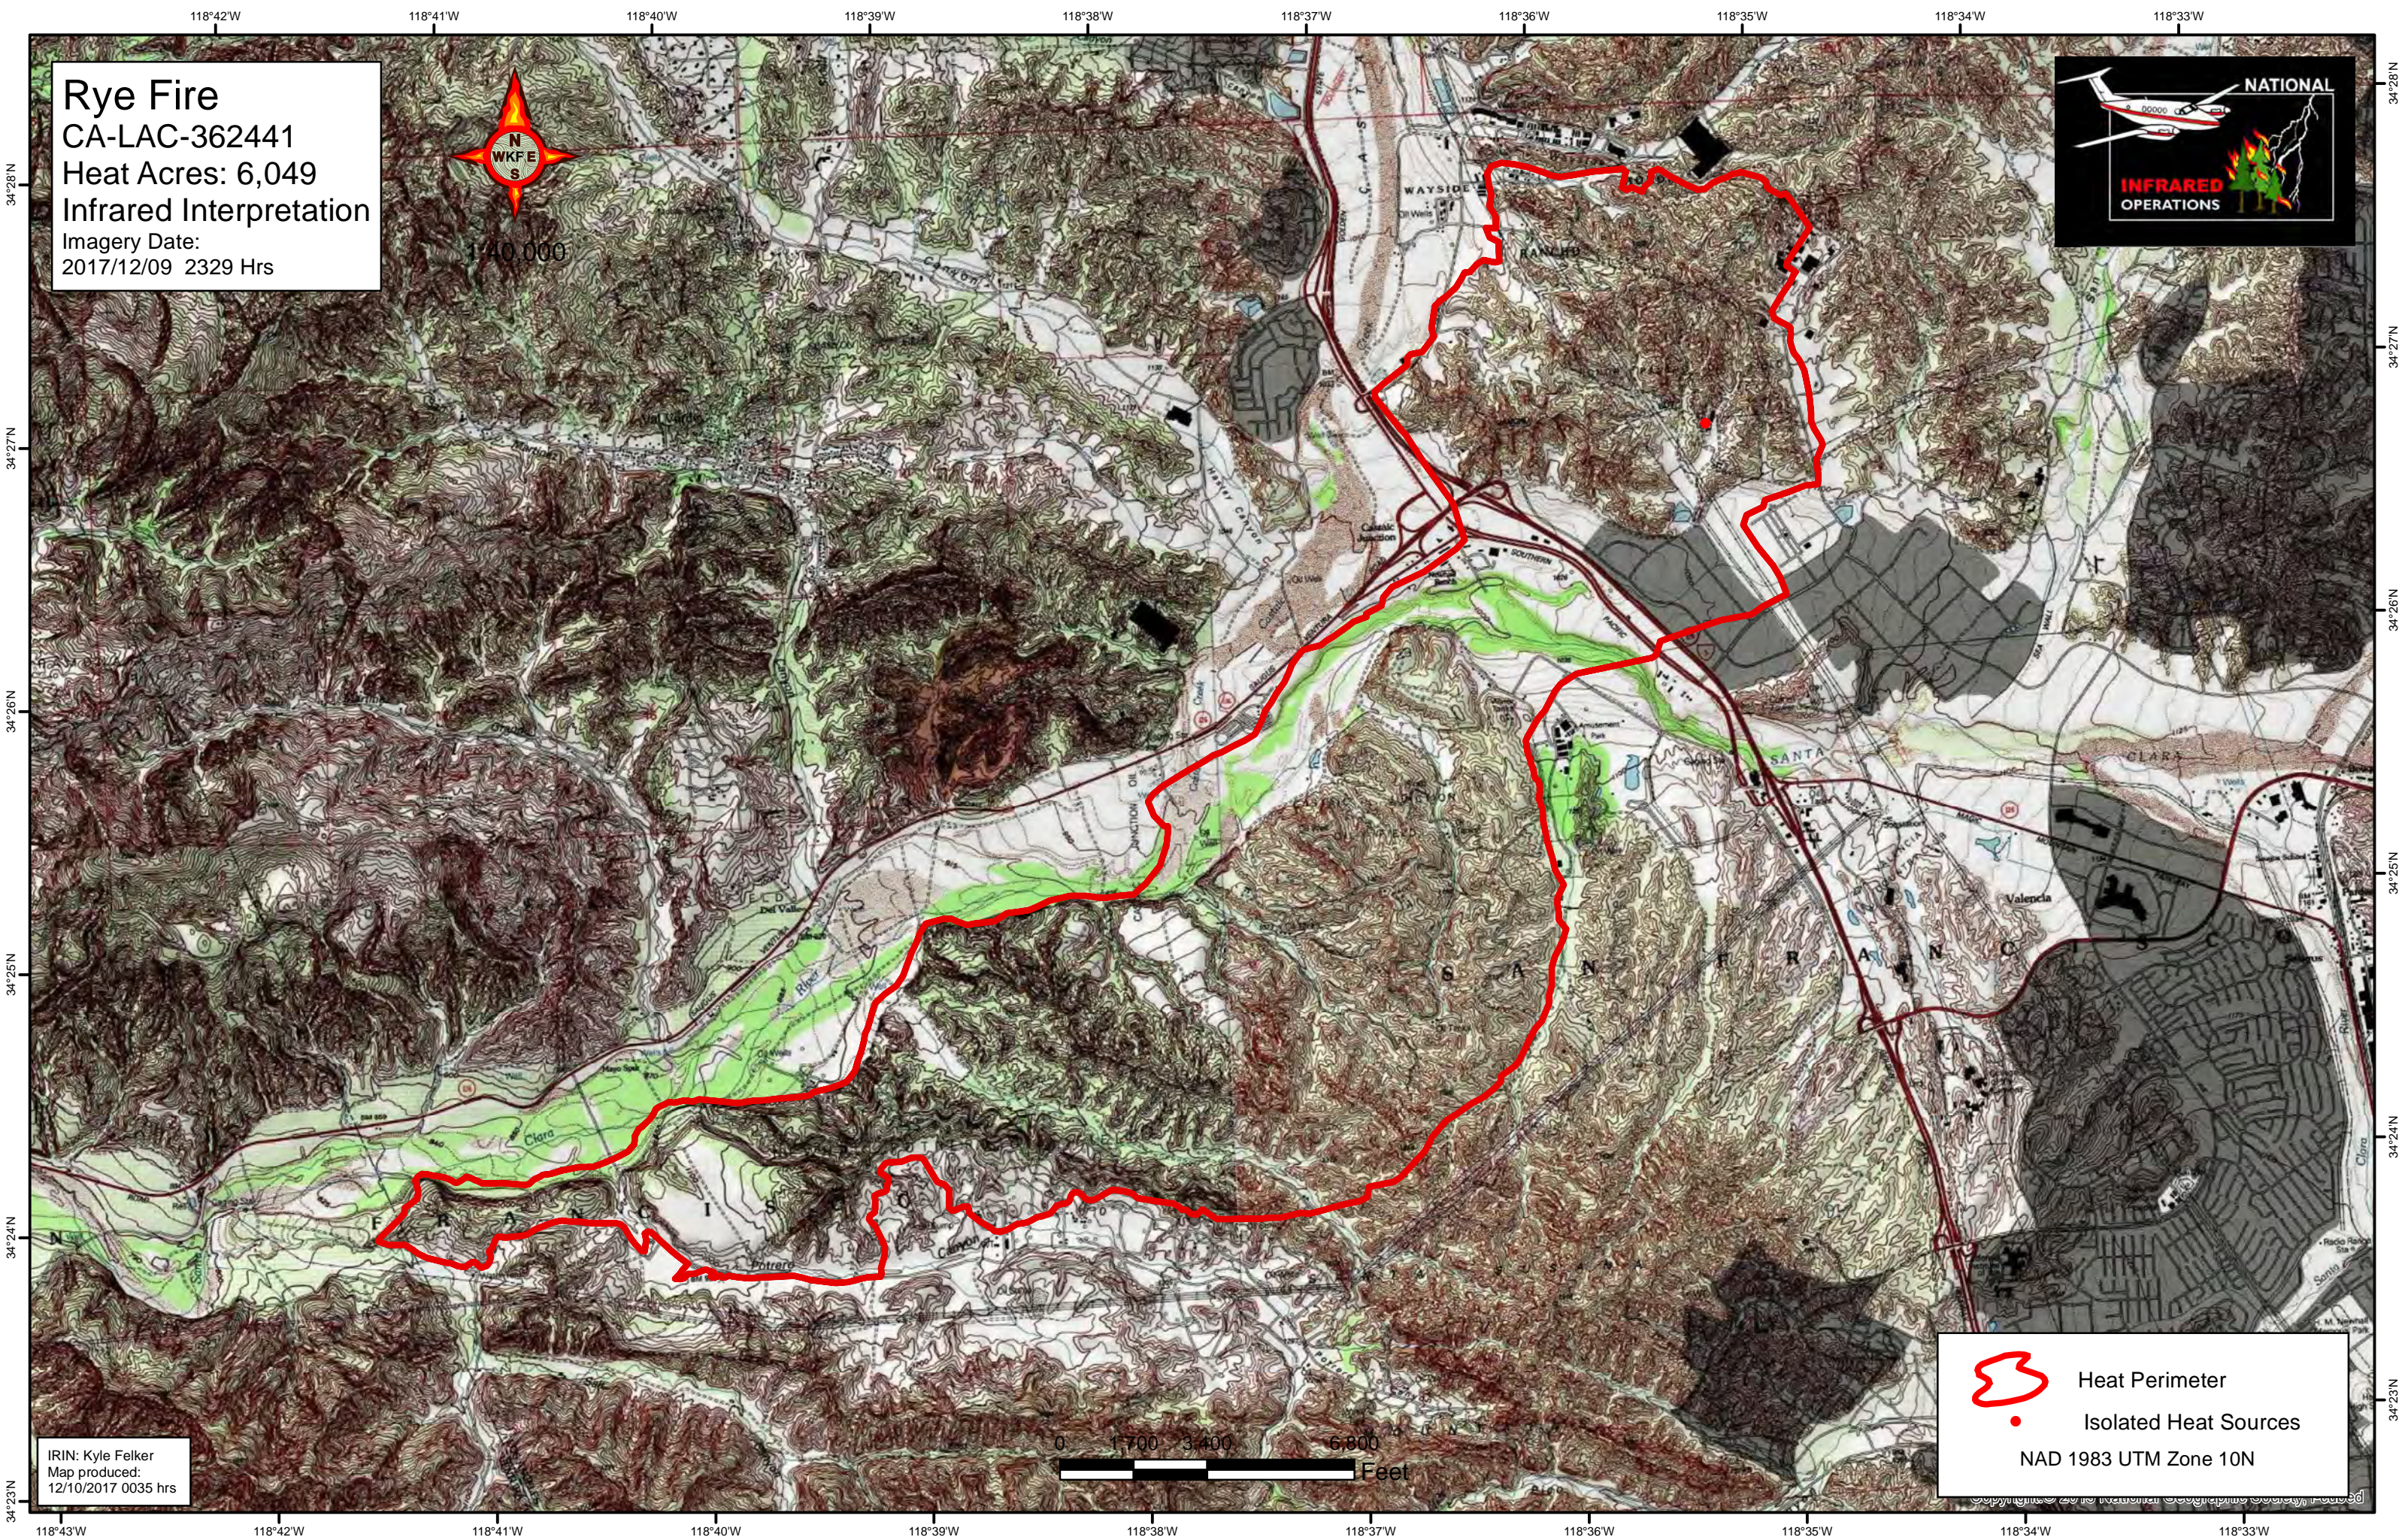

Rye Fire
CA-LAC-362441
Heat Acres: 6,049
Infrared Interpretation
Imagery Date:
2017/12/09 2329 Hrs

 Heat Perimeter
 Isolated Heat Sources
NAD 1983 UTM Zone 10N

IRIN: Kyle Felker
Map produced:
12/10/2017 0035 hrs