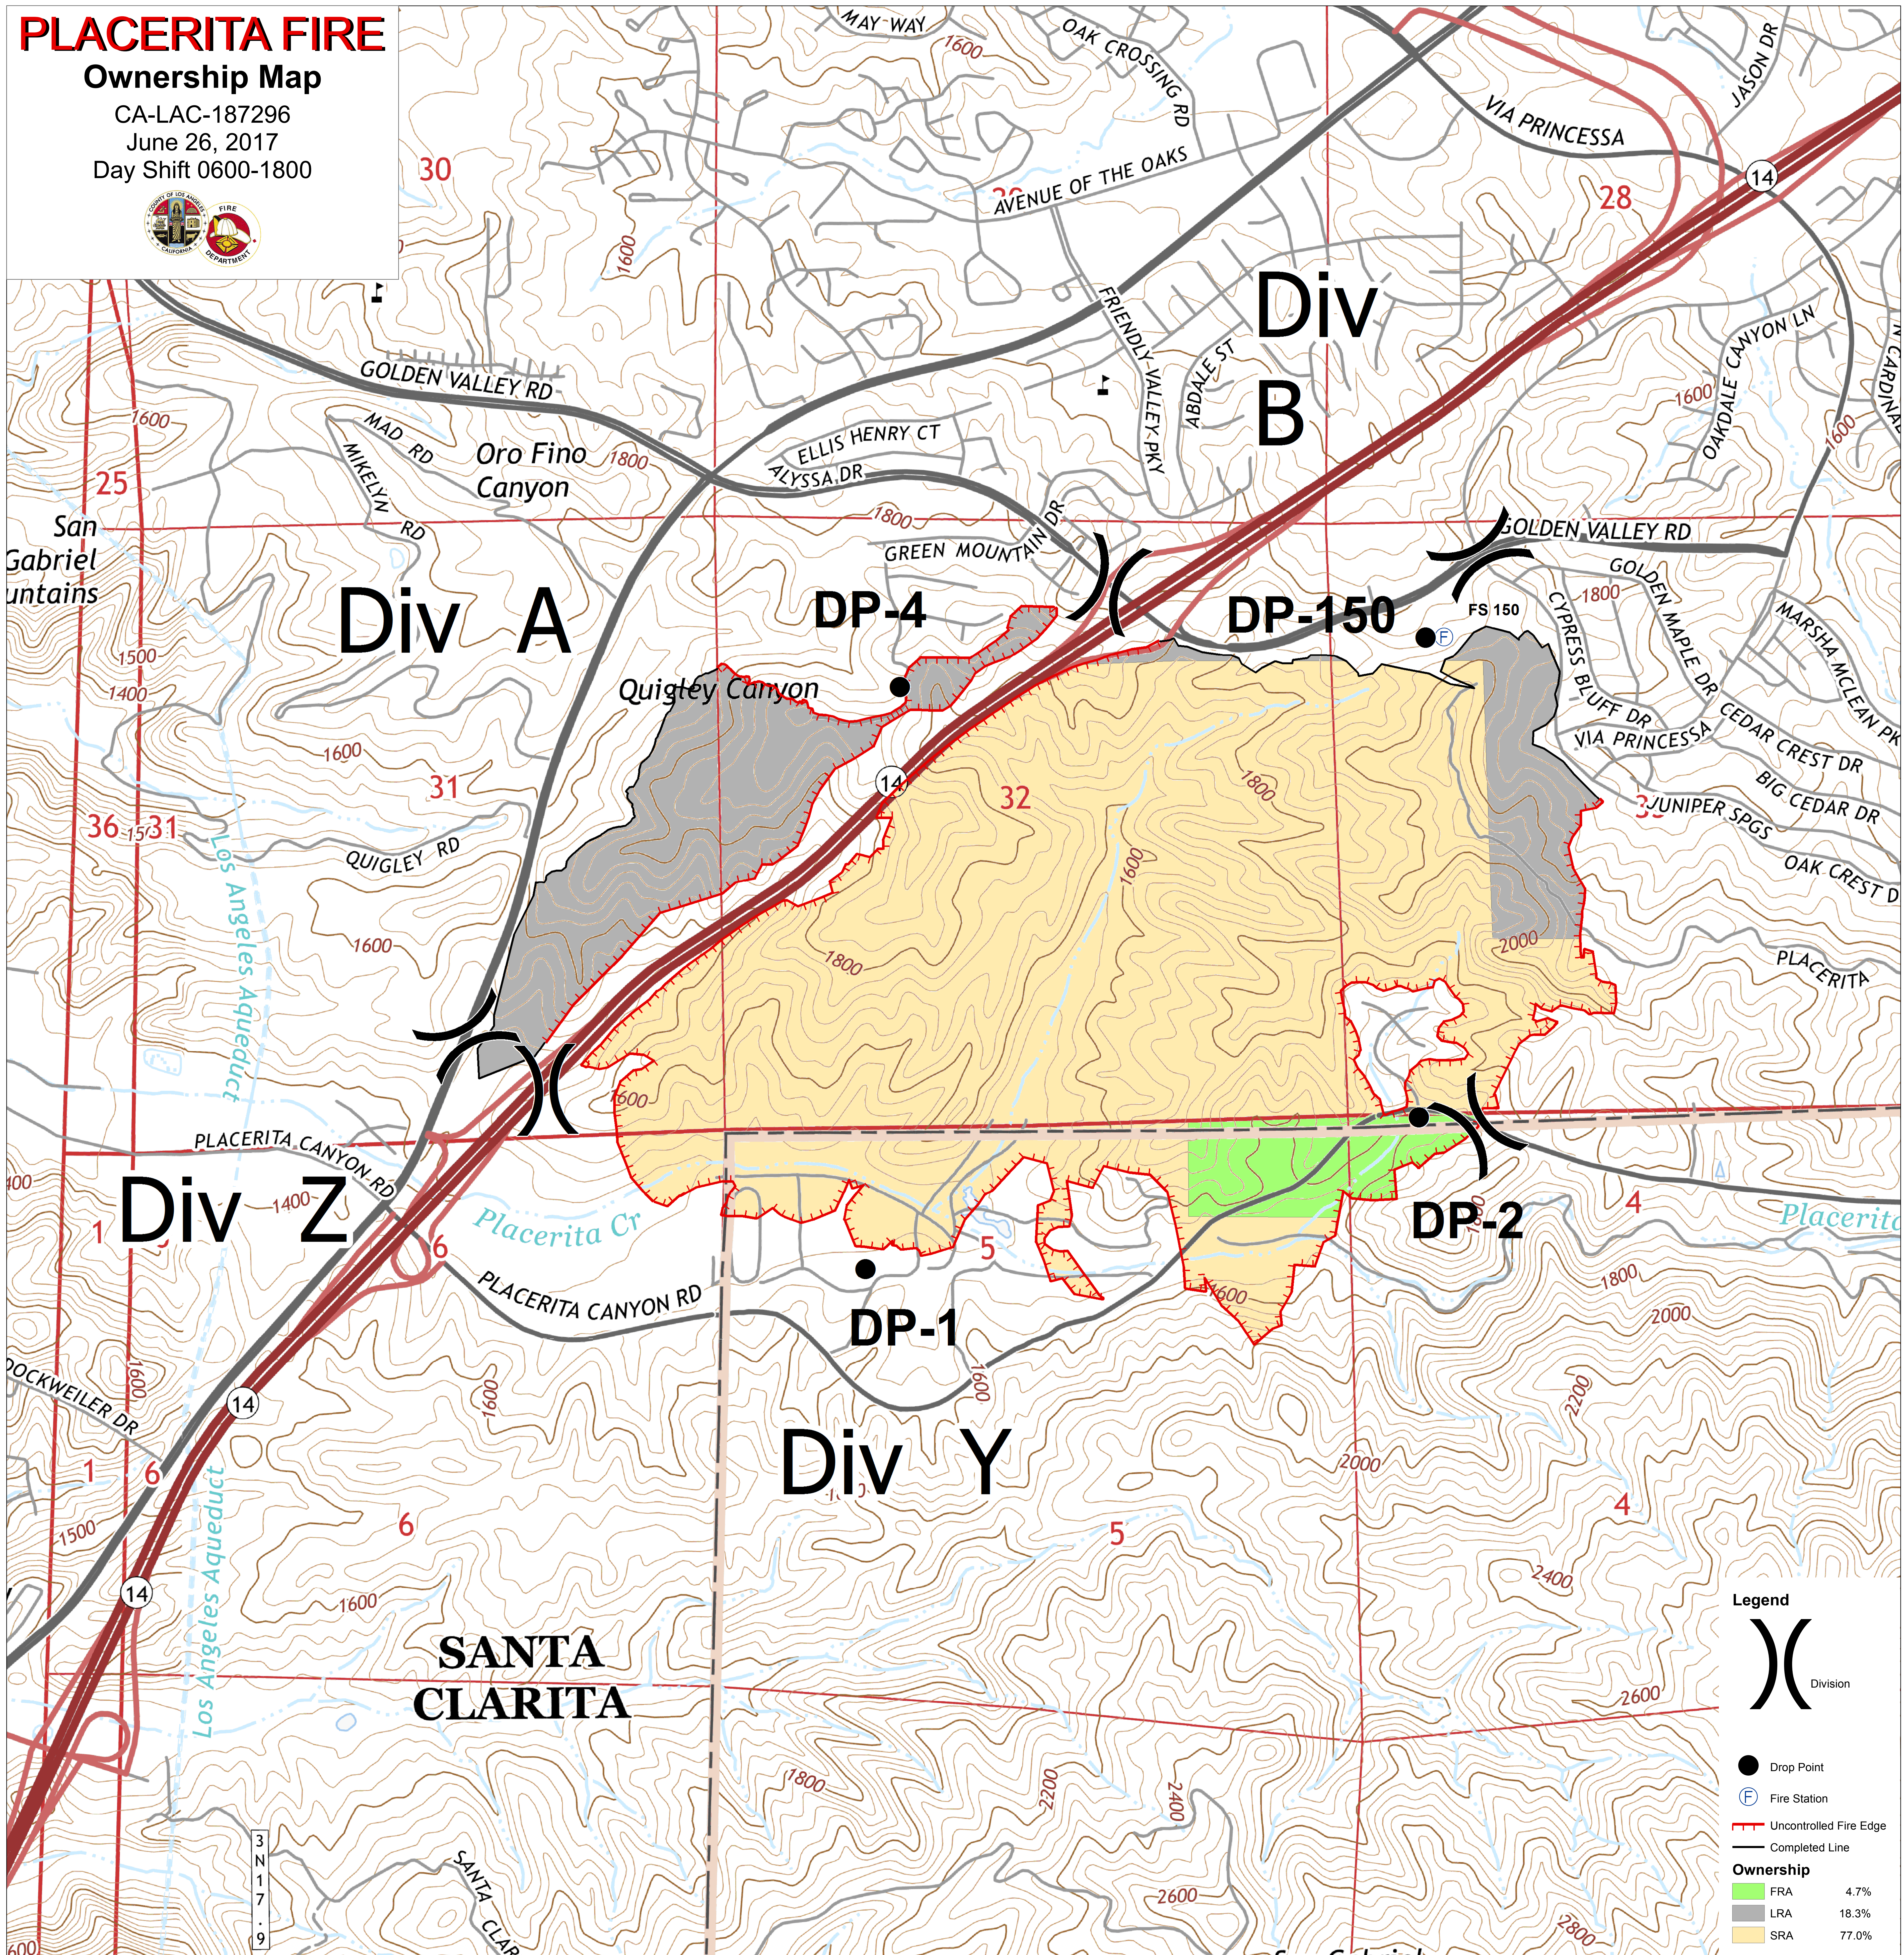

PLACERITA FIRE

Ownership Map

CA-LAC-187296

June 26, 2017

Day Shift 0600-1800

Legend

- Division
- Drop Point
- Fire Station
- Uncontrolled Fire Edge
- Completed Line
- Ownership**
- FRA 4.7%
- LRA 18.3%
- SRA 77.0%