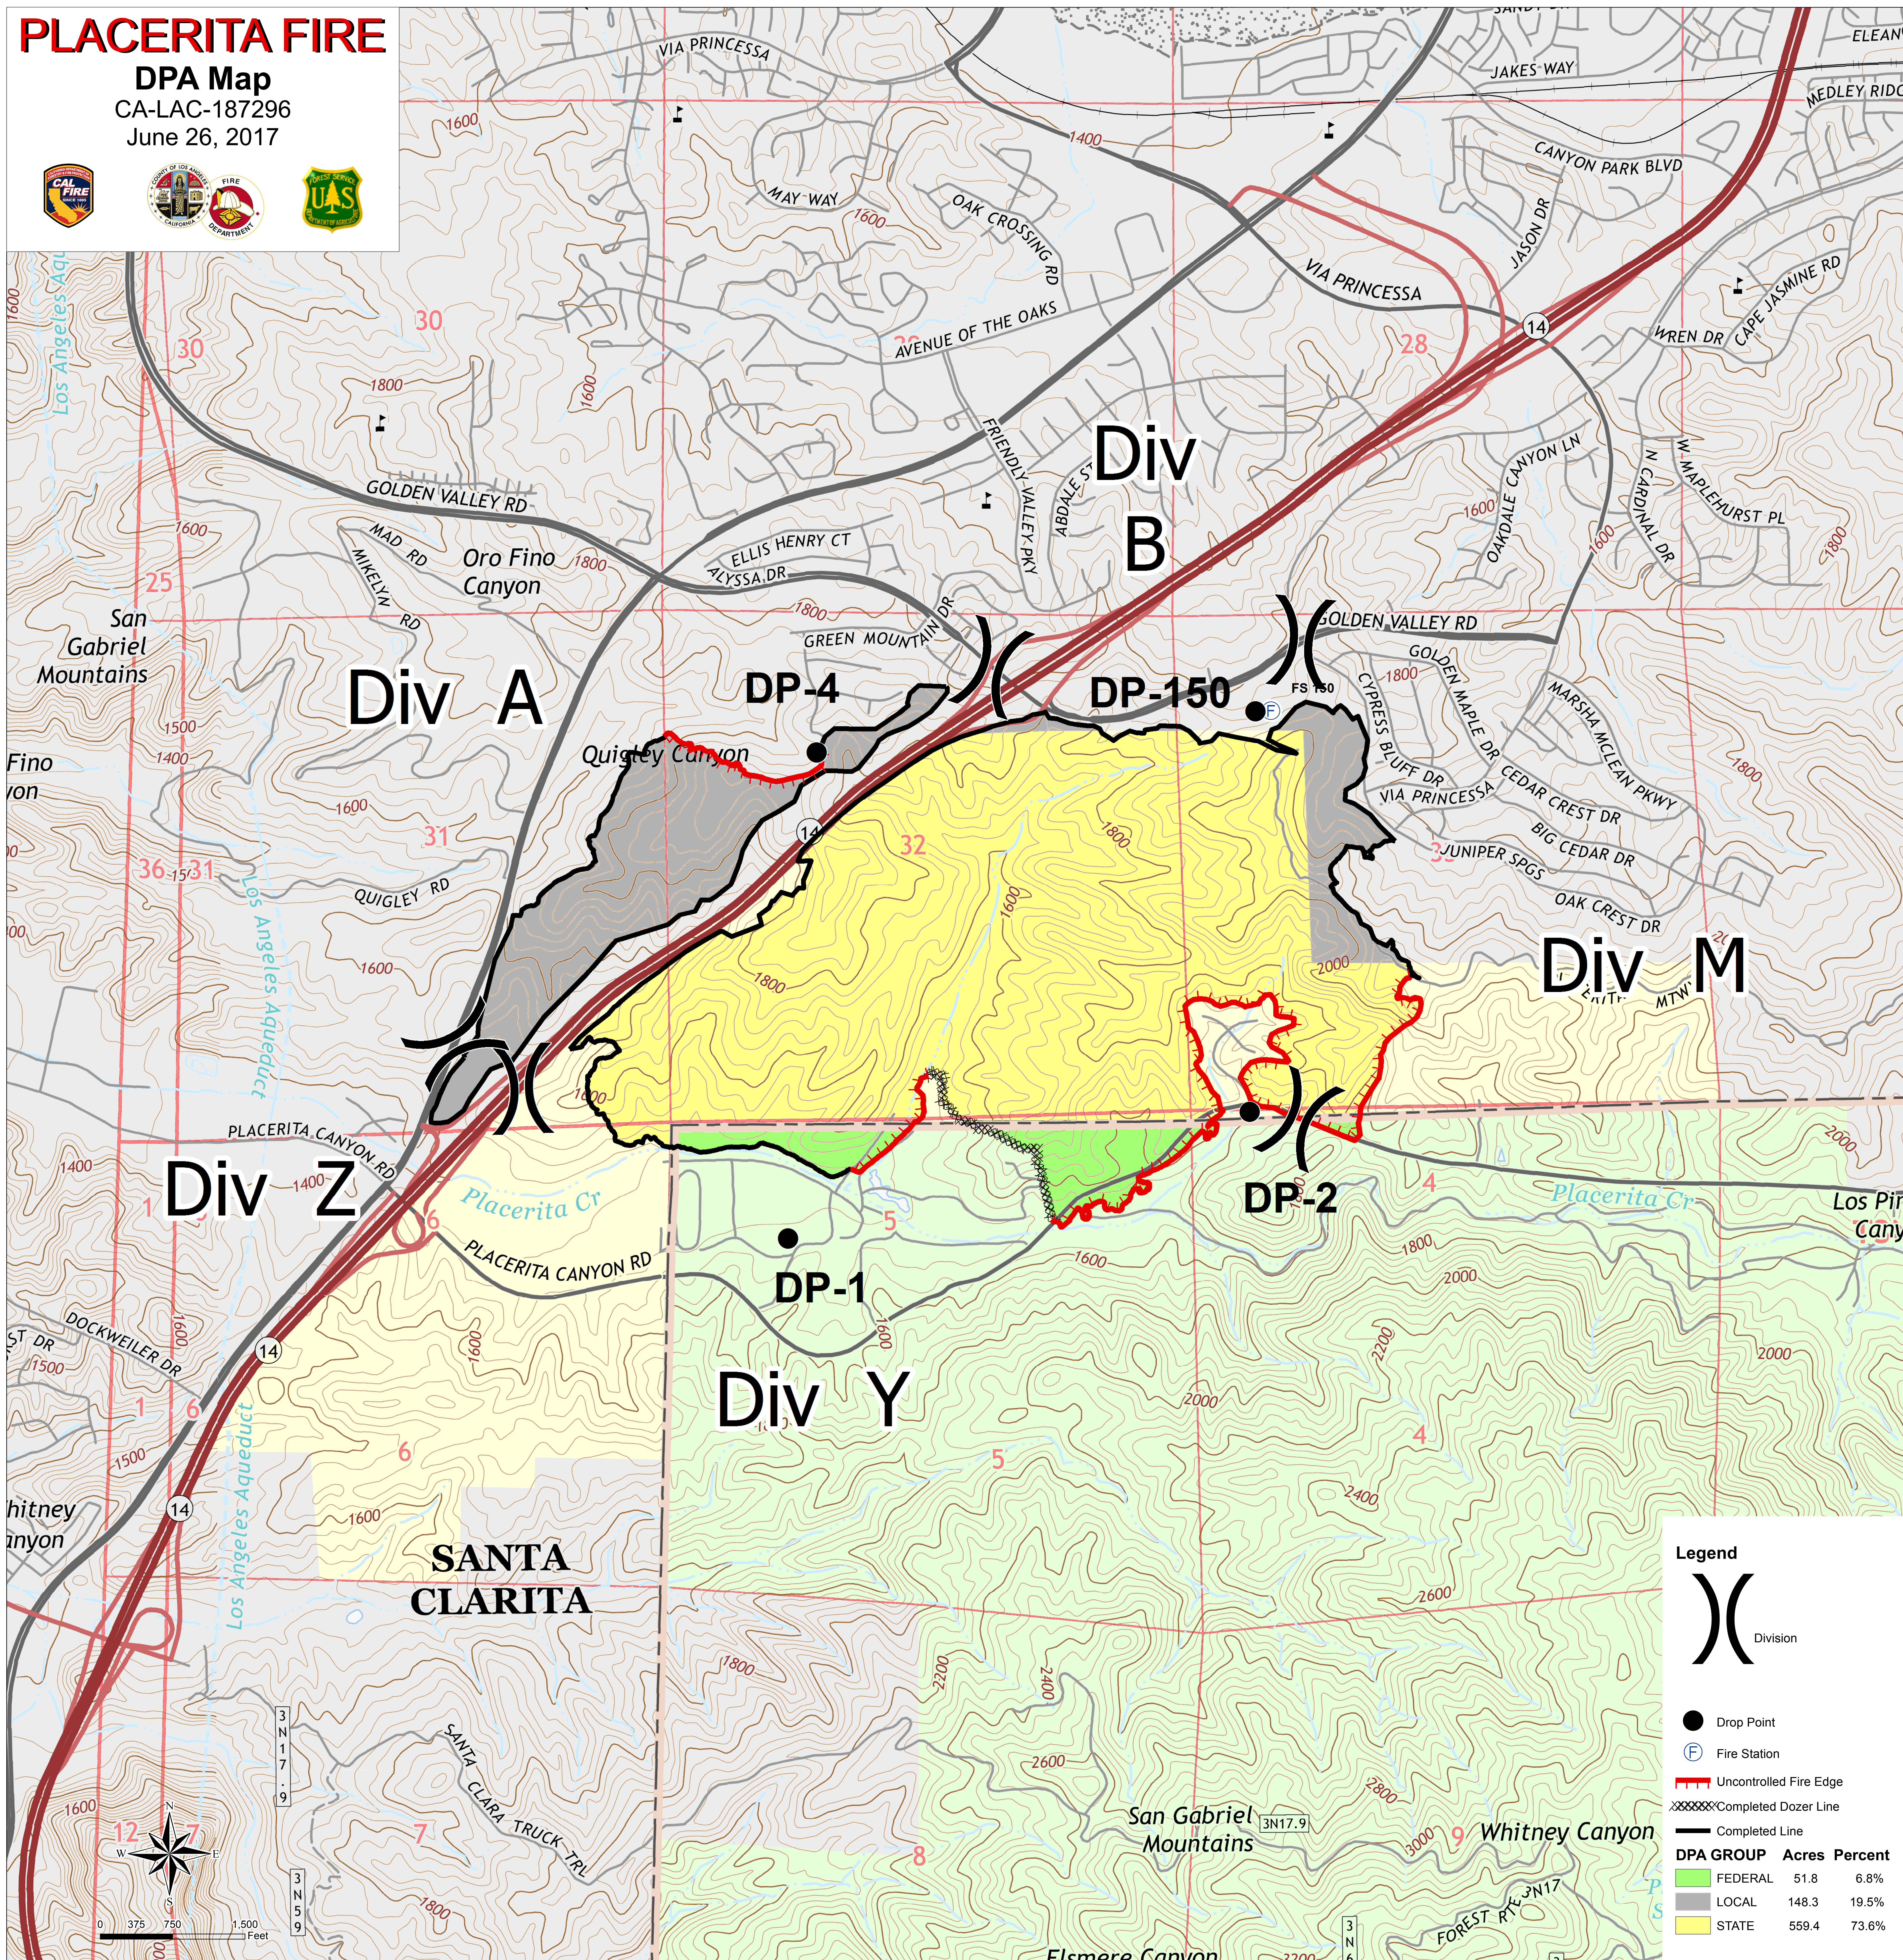

PLACERITA FIRE

DPA Map
 CA-LAC-187296
 June 26, 2017

Legend

- Division
- Drop Point
- Fire Station
- Uncontrolled Fire Edge
- Completed Dozer Line
- Completed Line

DPA GROUP	Acres	Percent
FEDERAL	51.8	6.8%
LOCAL	148.3	19.5%
STATE	559.4	73.6%