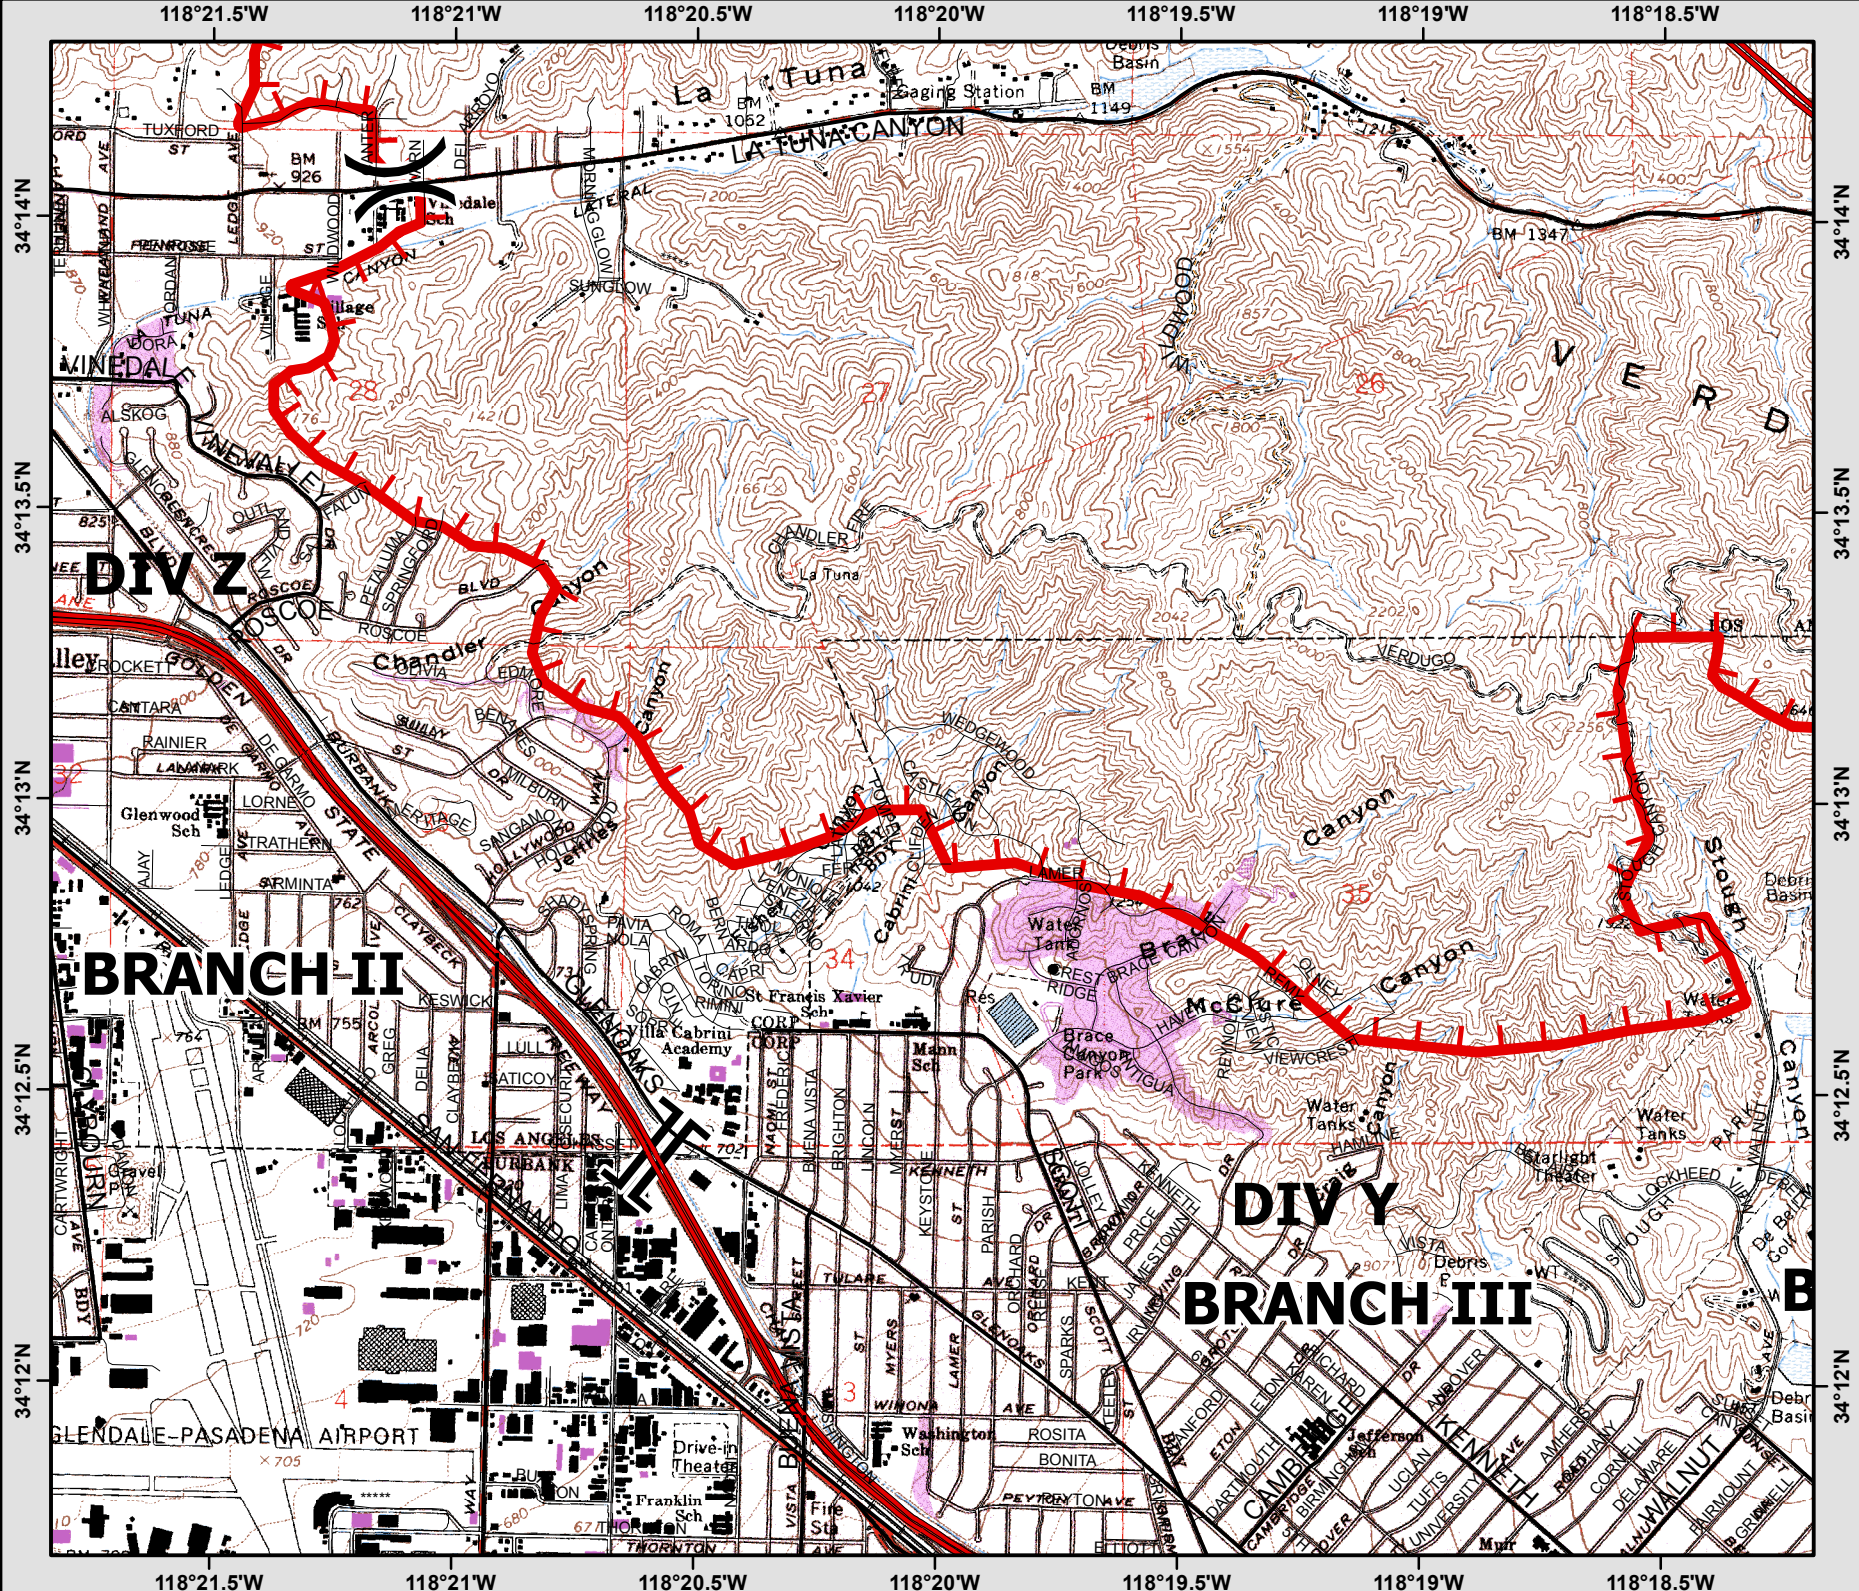

[] Uncontrol...
Fire Edge

IAP MAP La Tuna Incident

CA-LFD-000965

Sep 3, 2017

Page 2

Legend

- Division
- Branch
- Staging Area
- Uncontrol... Fire Edge
- Completed Dozer Line

IAP MAP La Tuna Incident

IAP MAP La Tuna Incident

CA-LFD-000965

Sep 3, 2017

Page 4

Legend

- () Division
- [] Branch
- (S) Staging Area
- [] Uncontrol... Fire Edge
- [X] Completed Dozer Line

NAD83
1:24,000

0 1,000 Feet

IAP MAP

La Tuna Incident

CA-LFD-000965

Sep 3, 2017

Page 5

Legend

() Division

[] Branch

— Uncontrol...
— Fire Edge

XXXXX Completed
Dozer Line

NAD83
1:24,000

0 1,000
Feet

IAP MAP

La Tuna Incident

CA-LFD-000965

Sep 3, 2017