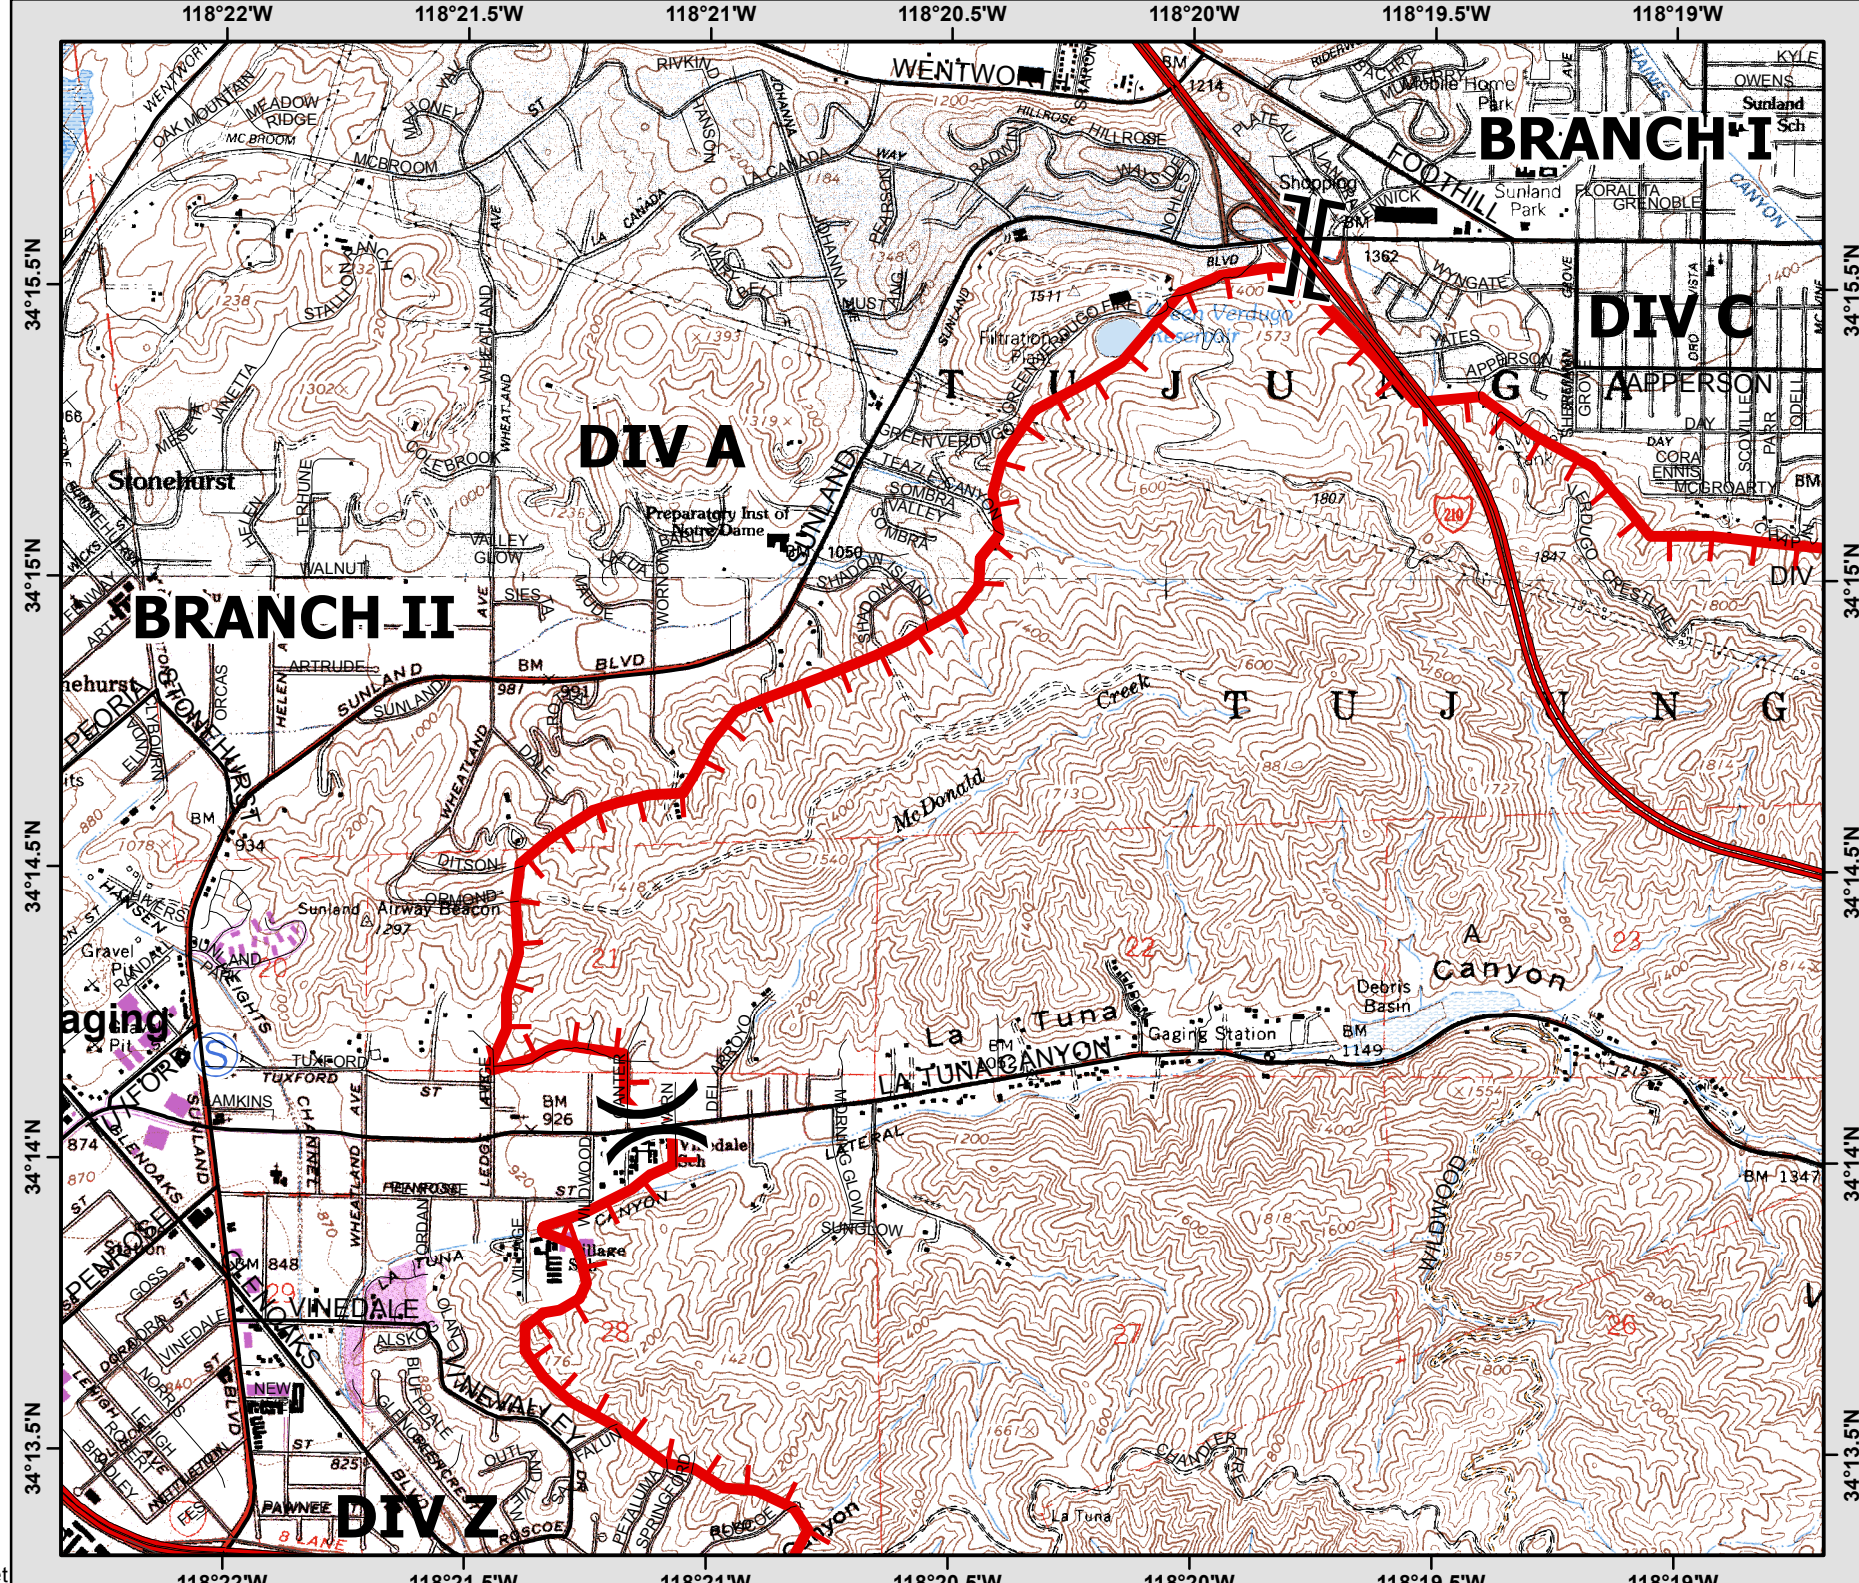

IAP MAP La Tuna Incident

CA-LFD-000965

Sep 3, 2017

Page 1

Legend

() Division

[] Branch

(S) Staging Area

[] Uncontrol...
Fire Edge

IAP MAP La Tuna Incident

CA-LFD-000965

Sep 3, 2017

Page 2

Legend

- Division
- Branch
- Staging Area
- Uncontrol... Fire Edge
- Completed Dozer Line

IAP MAP La Tuna Incident

IAP MAP

La Tuna Incident

CA-LFD-000965

Sep 3, 2017

Page 5

Legend

() Division

[] Branch

— Uncontrol...
— Fire Edge

XXXXX Completed
Dozer Line

NAD83
1:24,000

0 1,000
Feet

IAP MAP

La Tuna Incident

CA-LFD-000965

Sep 3, 2017