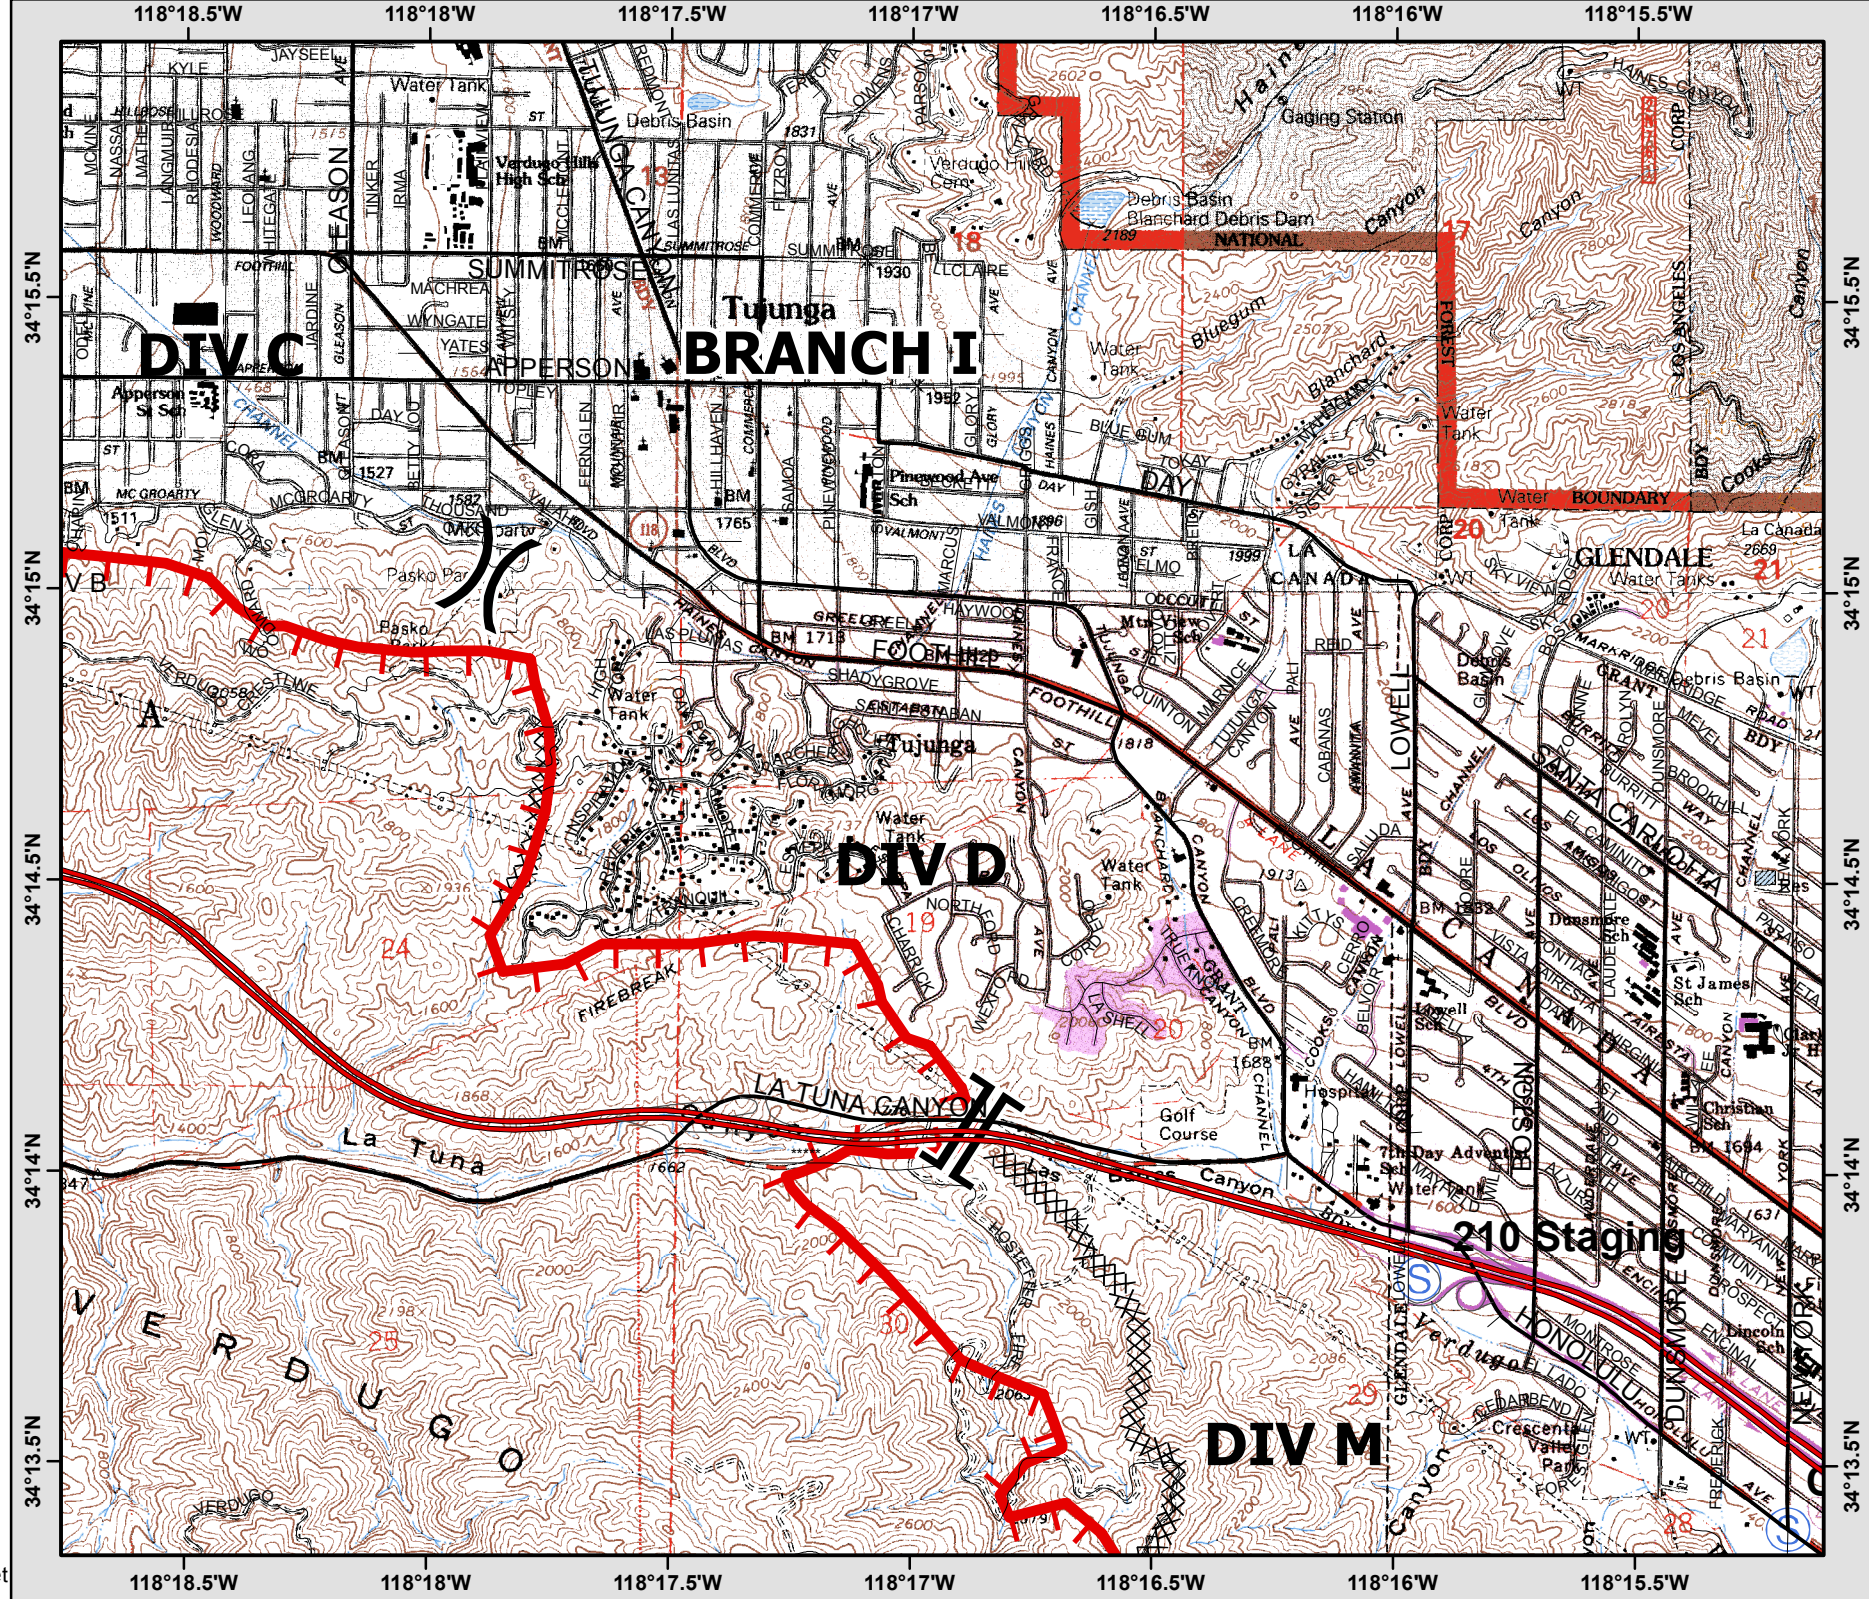

IAP MAP La Tuna Incident

CA-LFD-000965

Sep 3, 2017

Page 1

Legend

() Division

[] Branch

(S) Staging Area

[] Uncontrol...
Fire Edge

IAP MAP La Tuna Incident

CA-LFD-000965

Sep 3, 2017

Page 2

Legend

- Division
- Branch
- Staging Area
- Uncontrol... Fire Edge
- Completed Dozer Line

IAP MAP La Tuna Incident

IAP MAP La Tuna Incident

CA-LFD-000965

Sep 3, 2017

Page 4

Legend

- () Division
- [] Branch
- (S) Staging Area
- [] Uncontrol... Fire Edge
- [X] Completed Dozer Line

NAD83
1:24,000

0 1,000 Feet

— Uncontrol...
— Fire Edge

XXXXX Completed
Dozer Line

NAD83
1:24,000

0 1,000
Feet

IAP MAP

La Tuna Incident

CA-LFD-000965

Sep 3, 2017