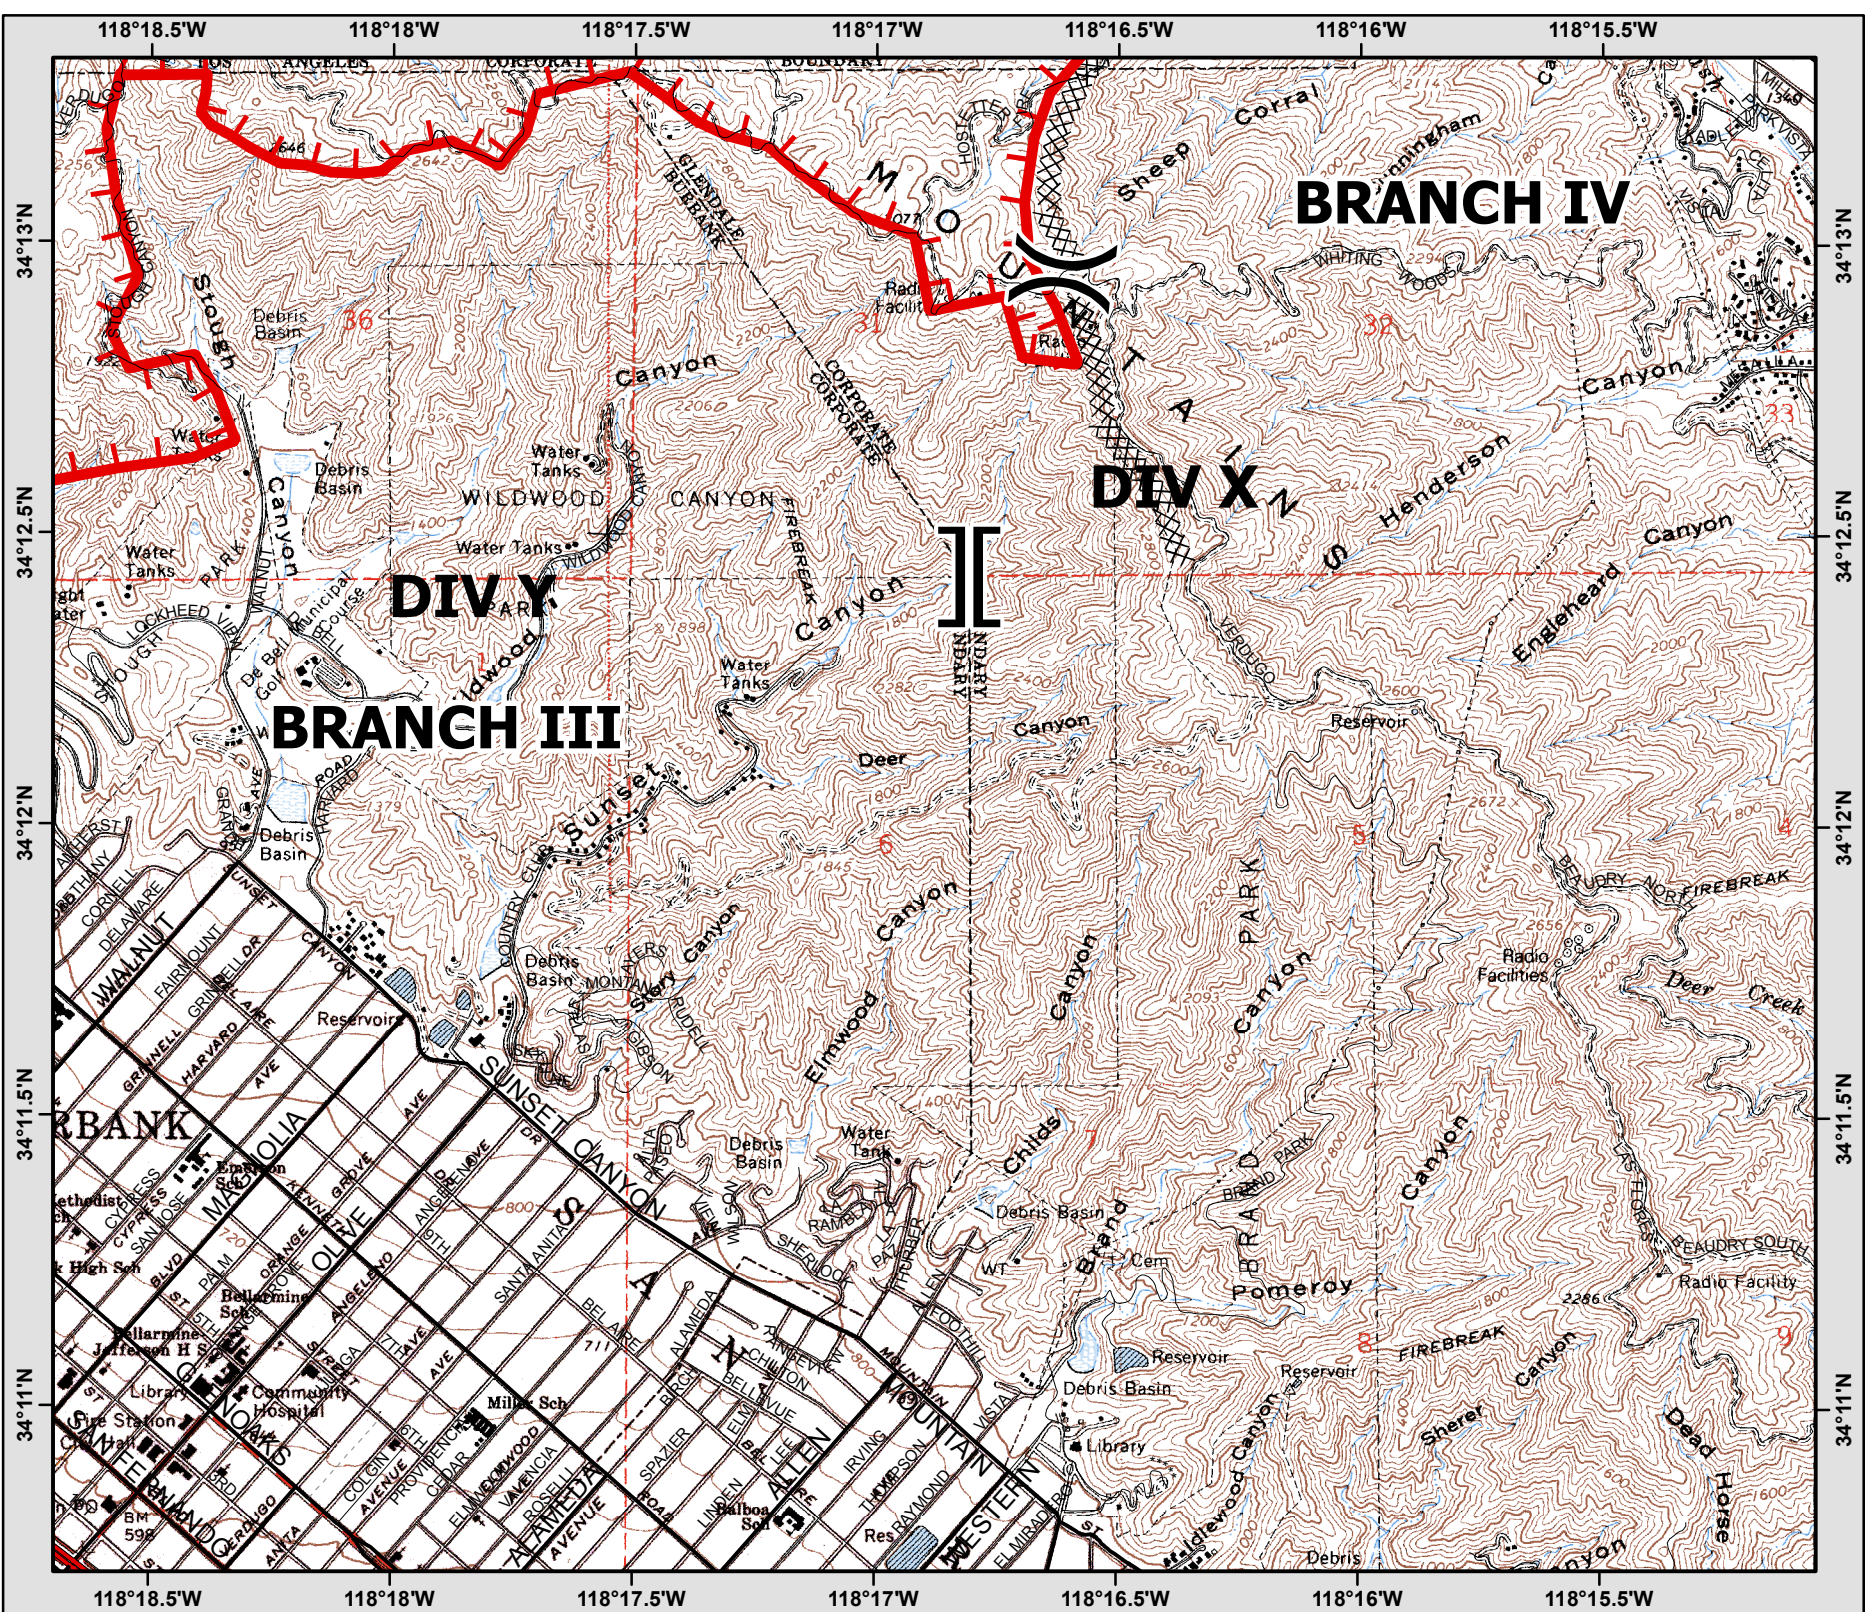

IAP MAP La Tuna Incident

CA-LFD-000965

Sep 3, 2017

Page 4

Legend

- () Division
- [] Branch
- (S) Staging Area
- [] Uncontrol... Fire Edge
- [X] Completed Dozer Line

NAD83
1:24,000

0 1,000 Feet

IAP MAP

La Tuna Incident

CA-LFD-000965

Sep 3, 2017

Page 5

Legend

() Division

[] Branch

— Uncontrol...
— Fire Edge

XXXXX Completed
Dozer Line

NAD83
1:24,000

0 1,000
Feet

IAP MAP

La Tuna Incident

CA-LFD-000965

Sep 3, 2017

Page 6

Legend

() Division

[] Branch

Uncontrol...
Fire Edge

Completed
Dozer Line

NAD83
1:24,000

0 1,000
Feet