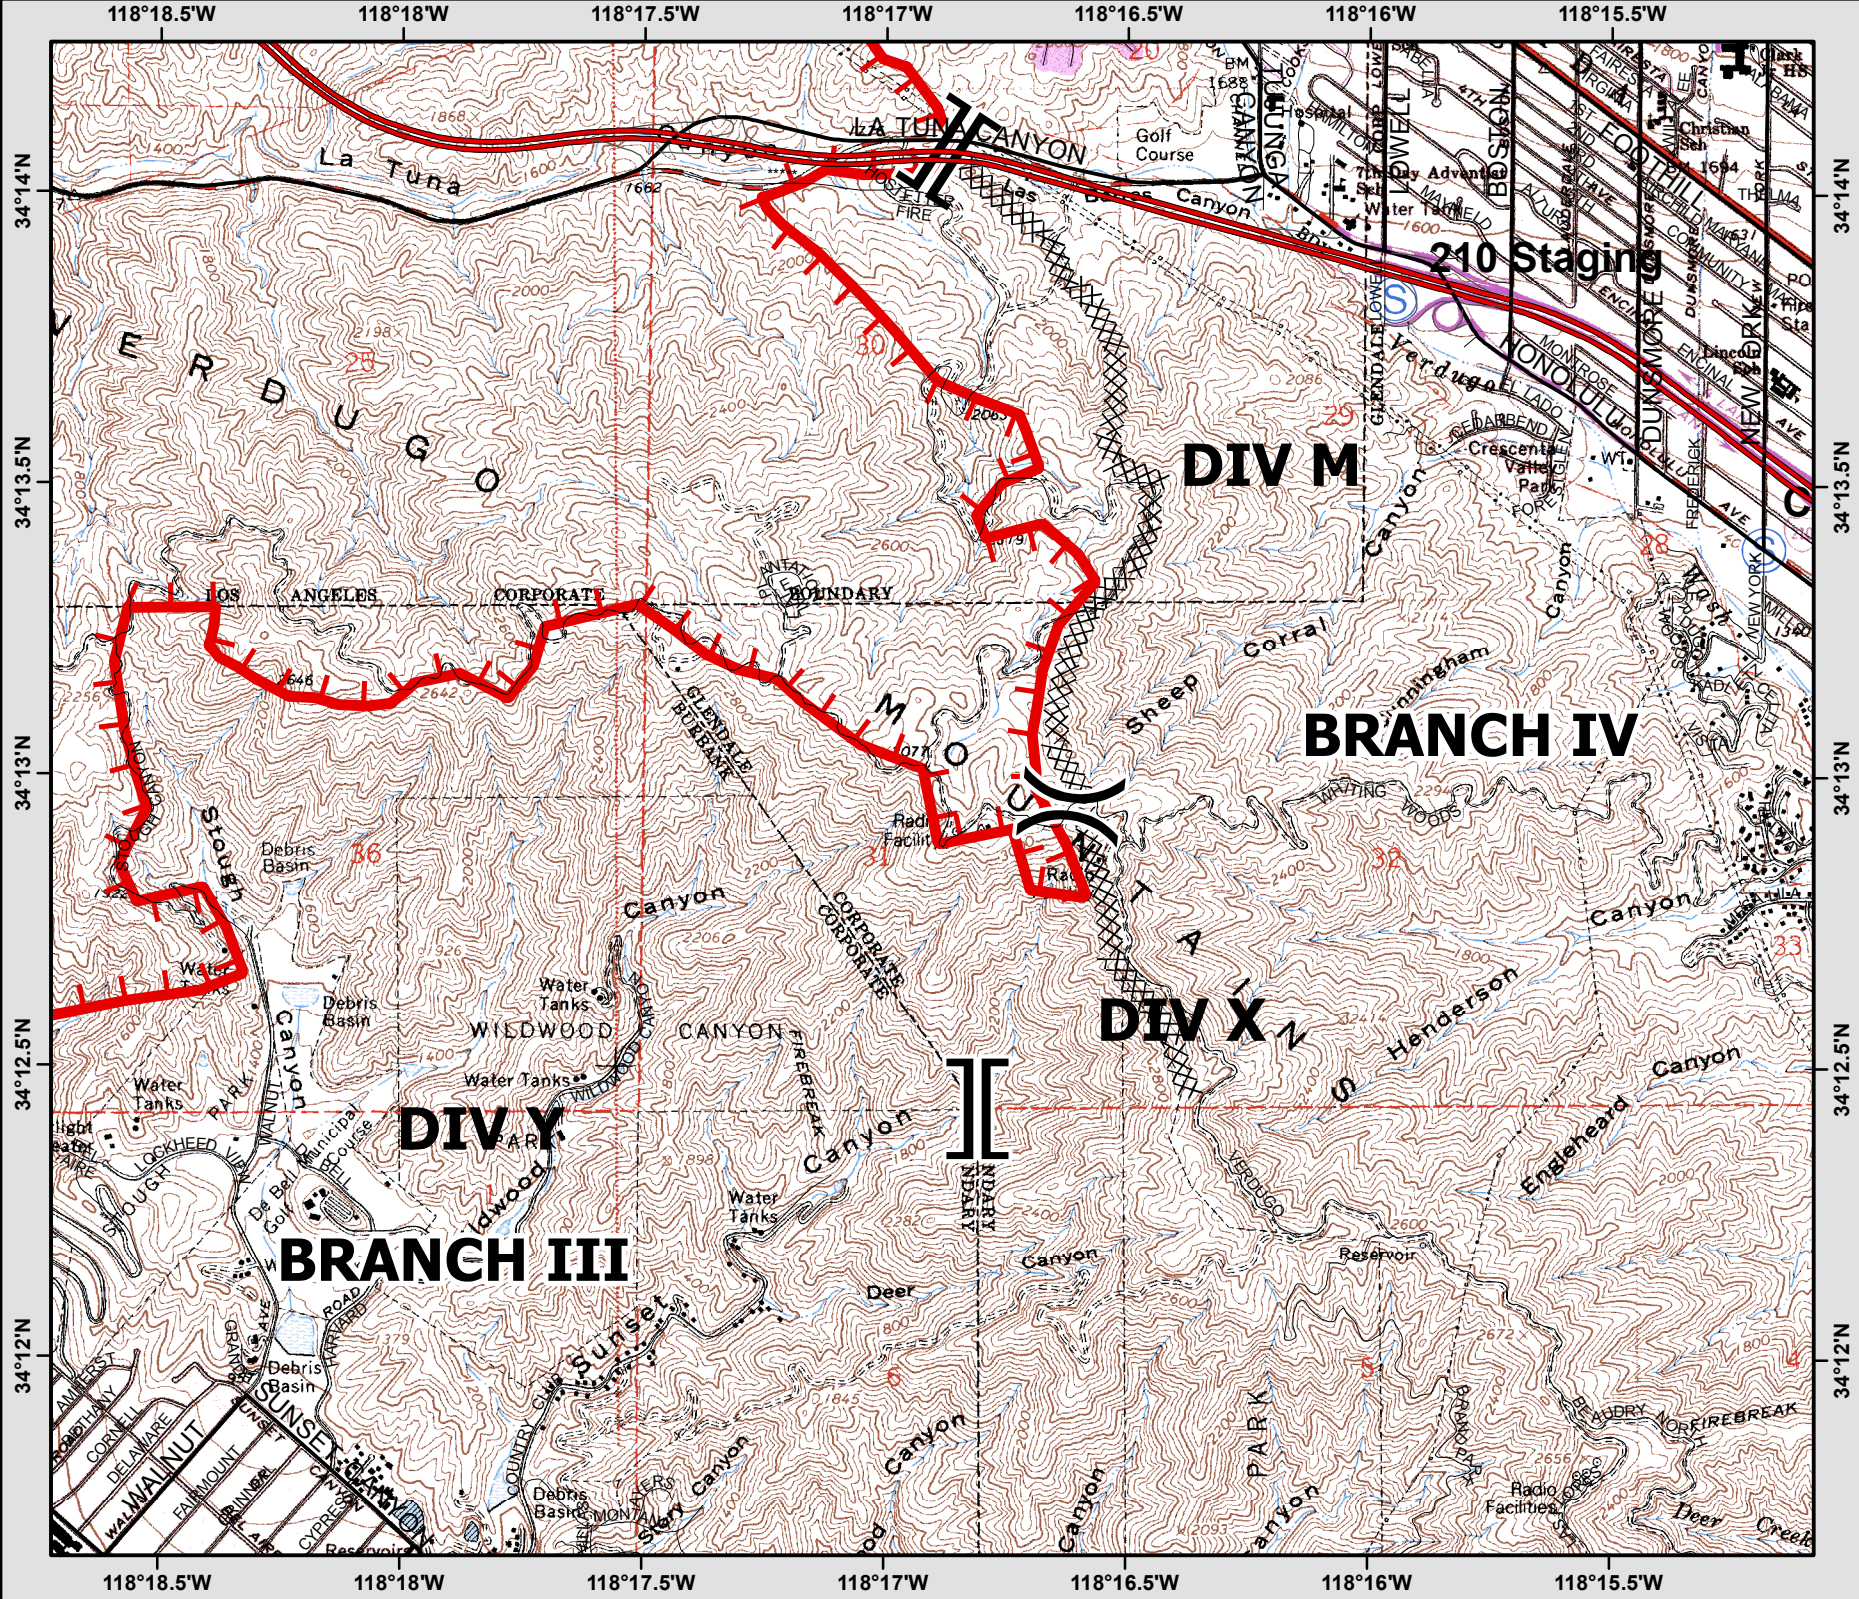

IAP MAP La Tuna Incident

CA-LFD-000965

Sep 3, 2017

Page 4

Legend

- () Division
- [] Branch
- (S) Staging Area
- [] Uncontrol... Fire Edge
- [X] Completed Dozer Line

NAD83
1:24,000

0 1,000 Feet

IAP MAP

La Tuna Incident

CA-LFD-000965

Sep 3, 2017

Page 5

Legend

() Division

[] Branch

— Uncontrol...
— Fire Edge

XXXXX Completed
Dozer Line

NAD83
1:24,000

0 1,000
Feet

IAP MAP

La Tuna Incident

CA-LFD-000965

Sep 3, 2017

Page 6

Legend

() Division

[] Branch

Uncontrol...
Fire Edge

Completed
Dozer Line

NAD83
1:24,000

0 1,000
Feet