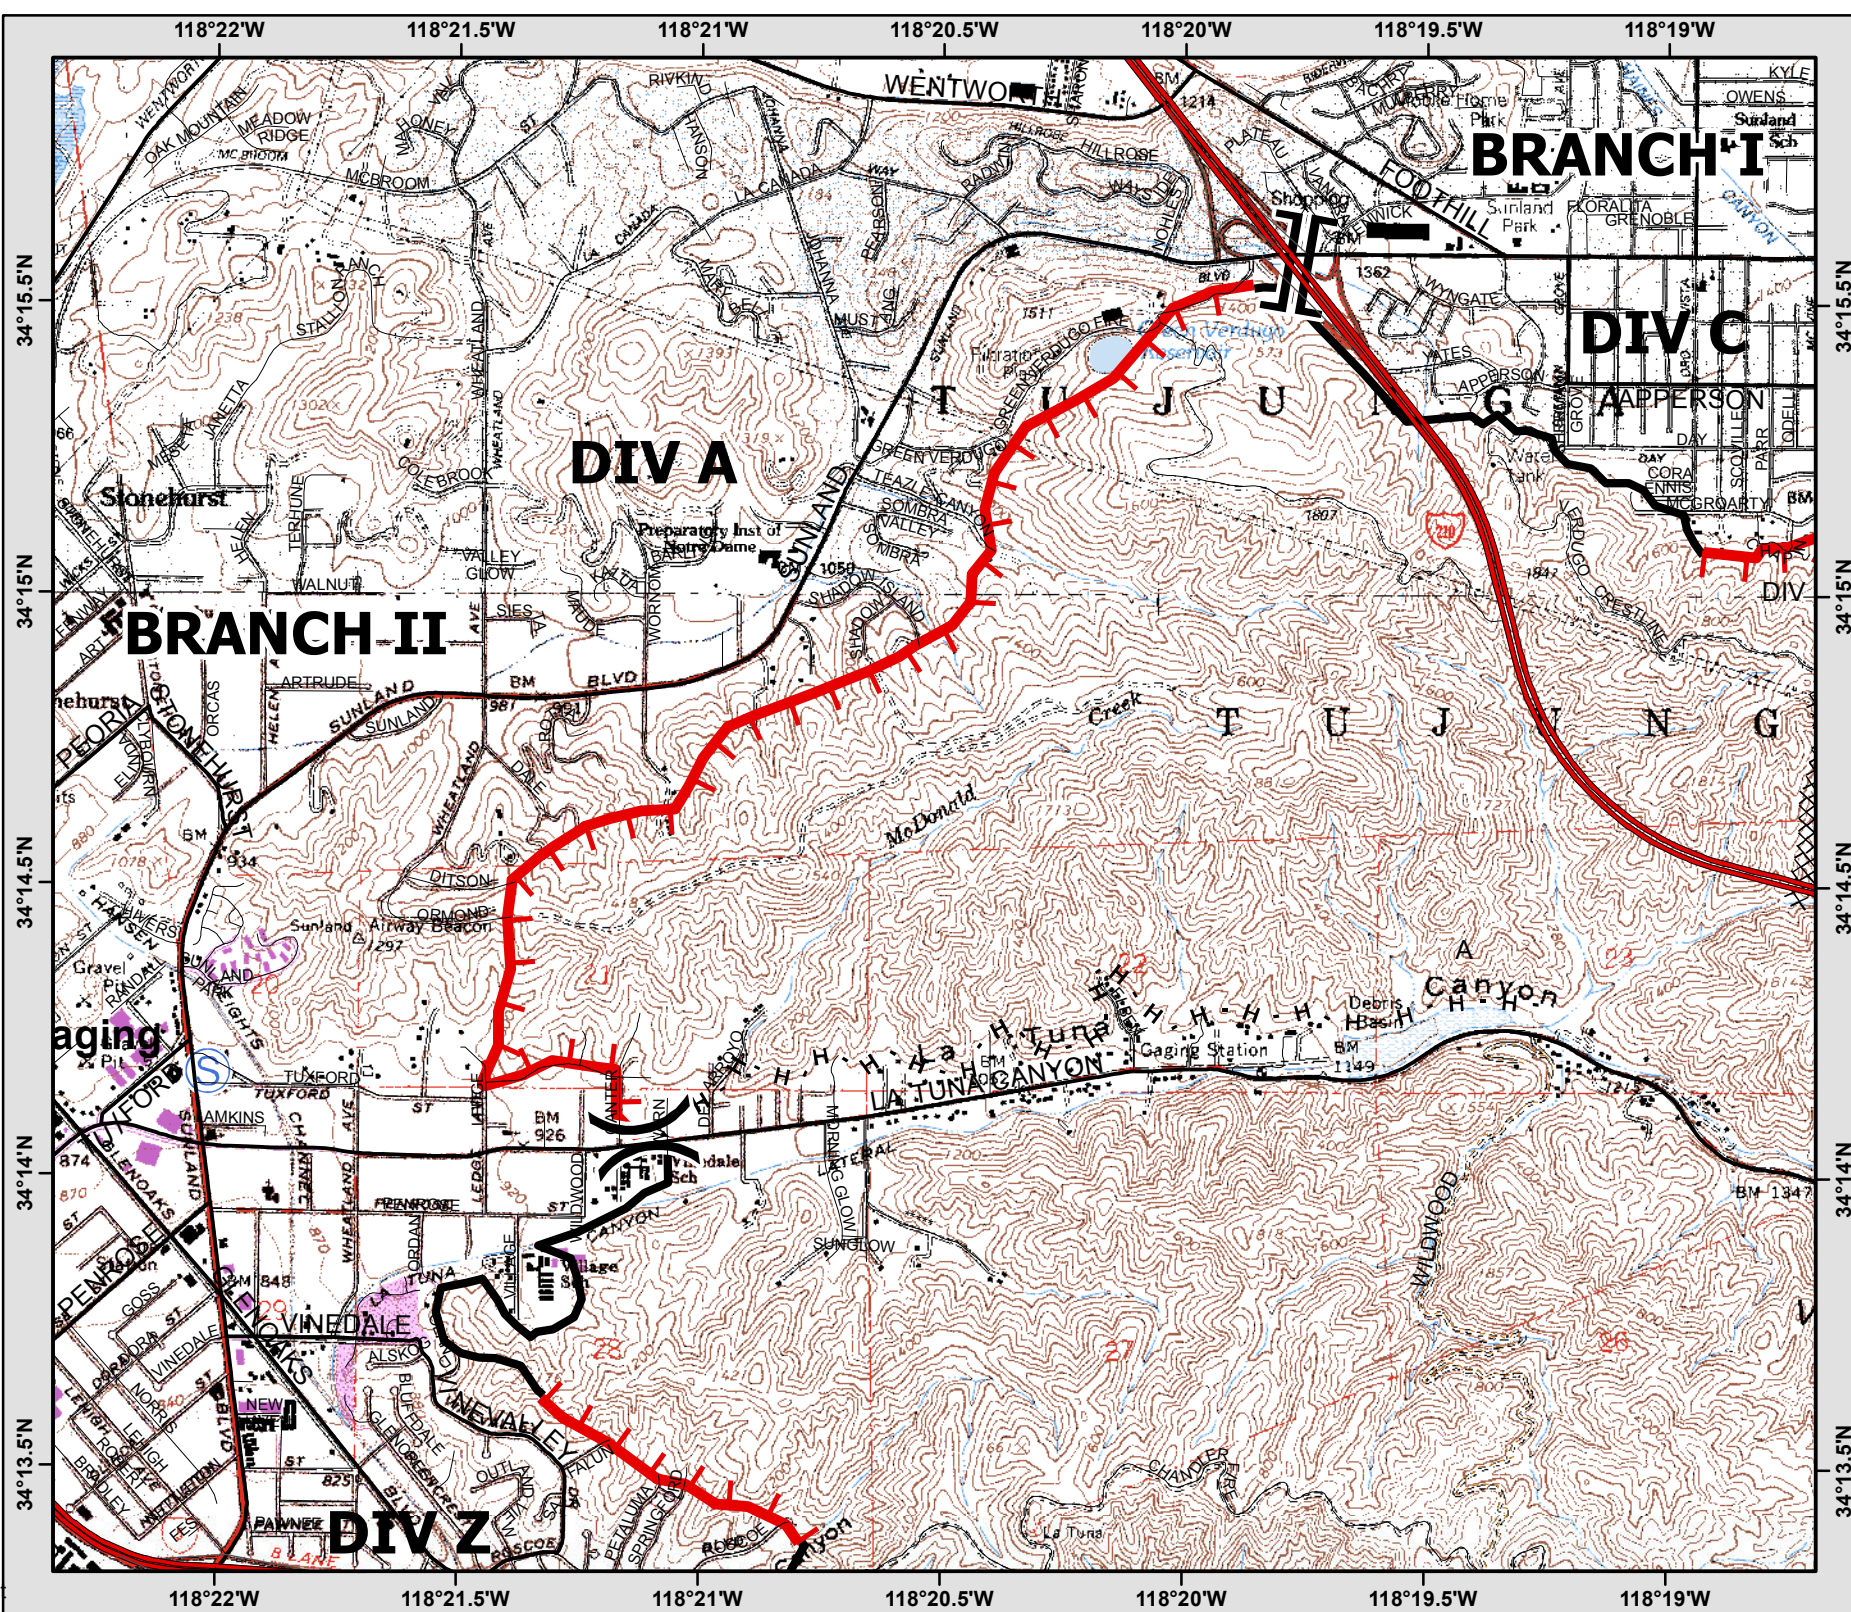

IAP MAP

La Tuna Incident

CA-LFD-000965

Sep 4, 2017

Index

Legend

- () Division
- || Branch
- (S) Staging Area
- Uncontrol... Fire Edge
- Completed Dozer Line
- Completed Line
- H - Hand Line

NAD83
1:63,000

0 1,000 Feet

IAP MAP La Tuna Incident

CA-LFD-000965

Sep 4, 2017

Page 1

Legend

() Division

[] Branch

(S) Staging Area

[] Uncontrol...
Fire Edge

[X] Completed
Dozer Line

[] Completed
Line

H - Hand Line

NAD83
1:24,000

0 1,000
Feet

IAP MAP La Tuna Incident

CA-LFD-000965

Sep 4, 2017

Page 2

Legend

- Division
- Branch
- Staging Area
- Uncontrol... Fire Edge
- Completed Dozer Line

NAD83
1:24,000

0 1,000 Feet

IAP MAP La Tuna Incident