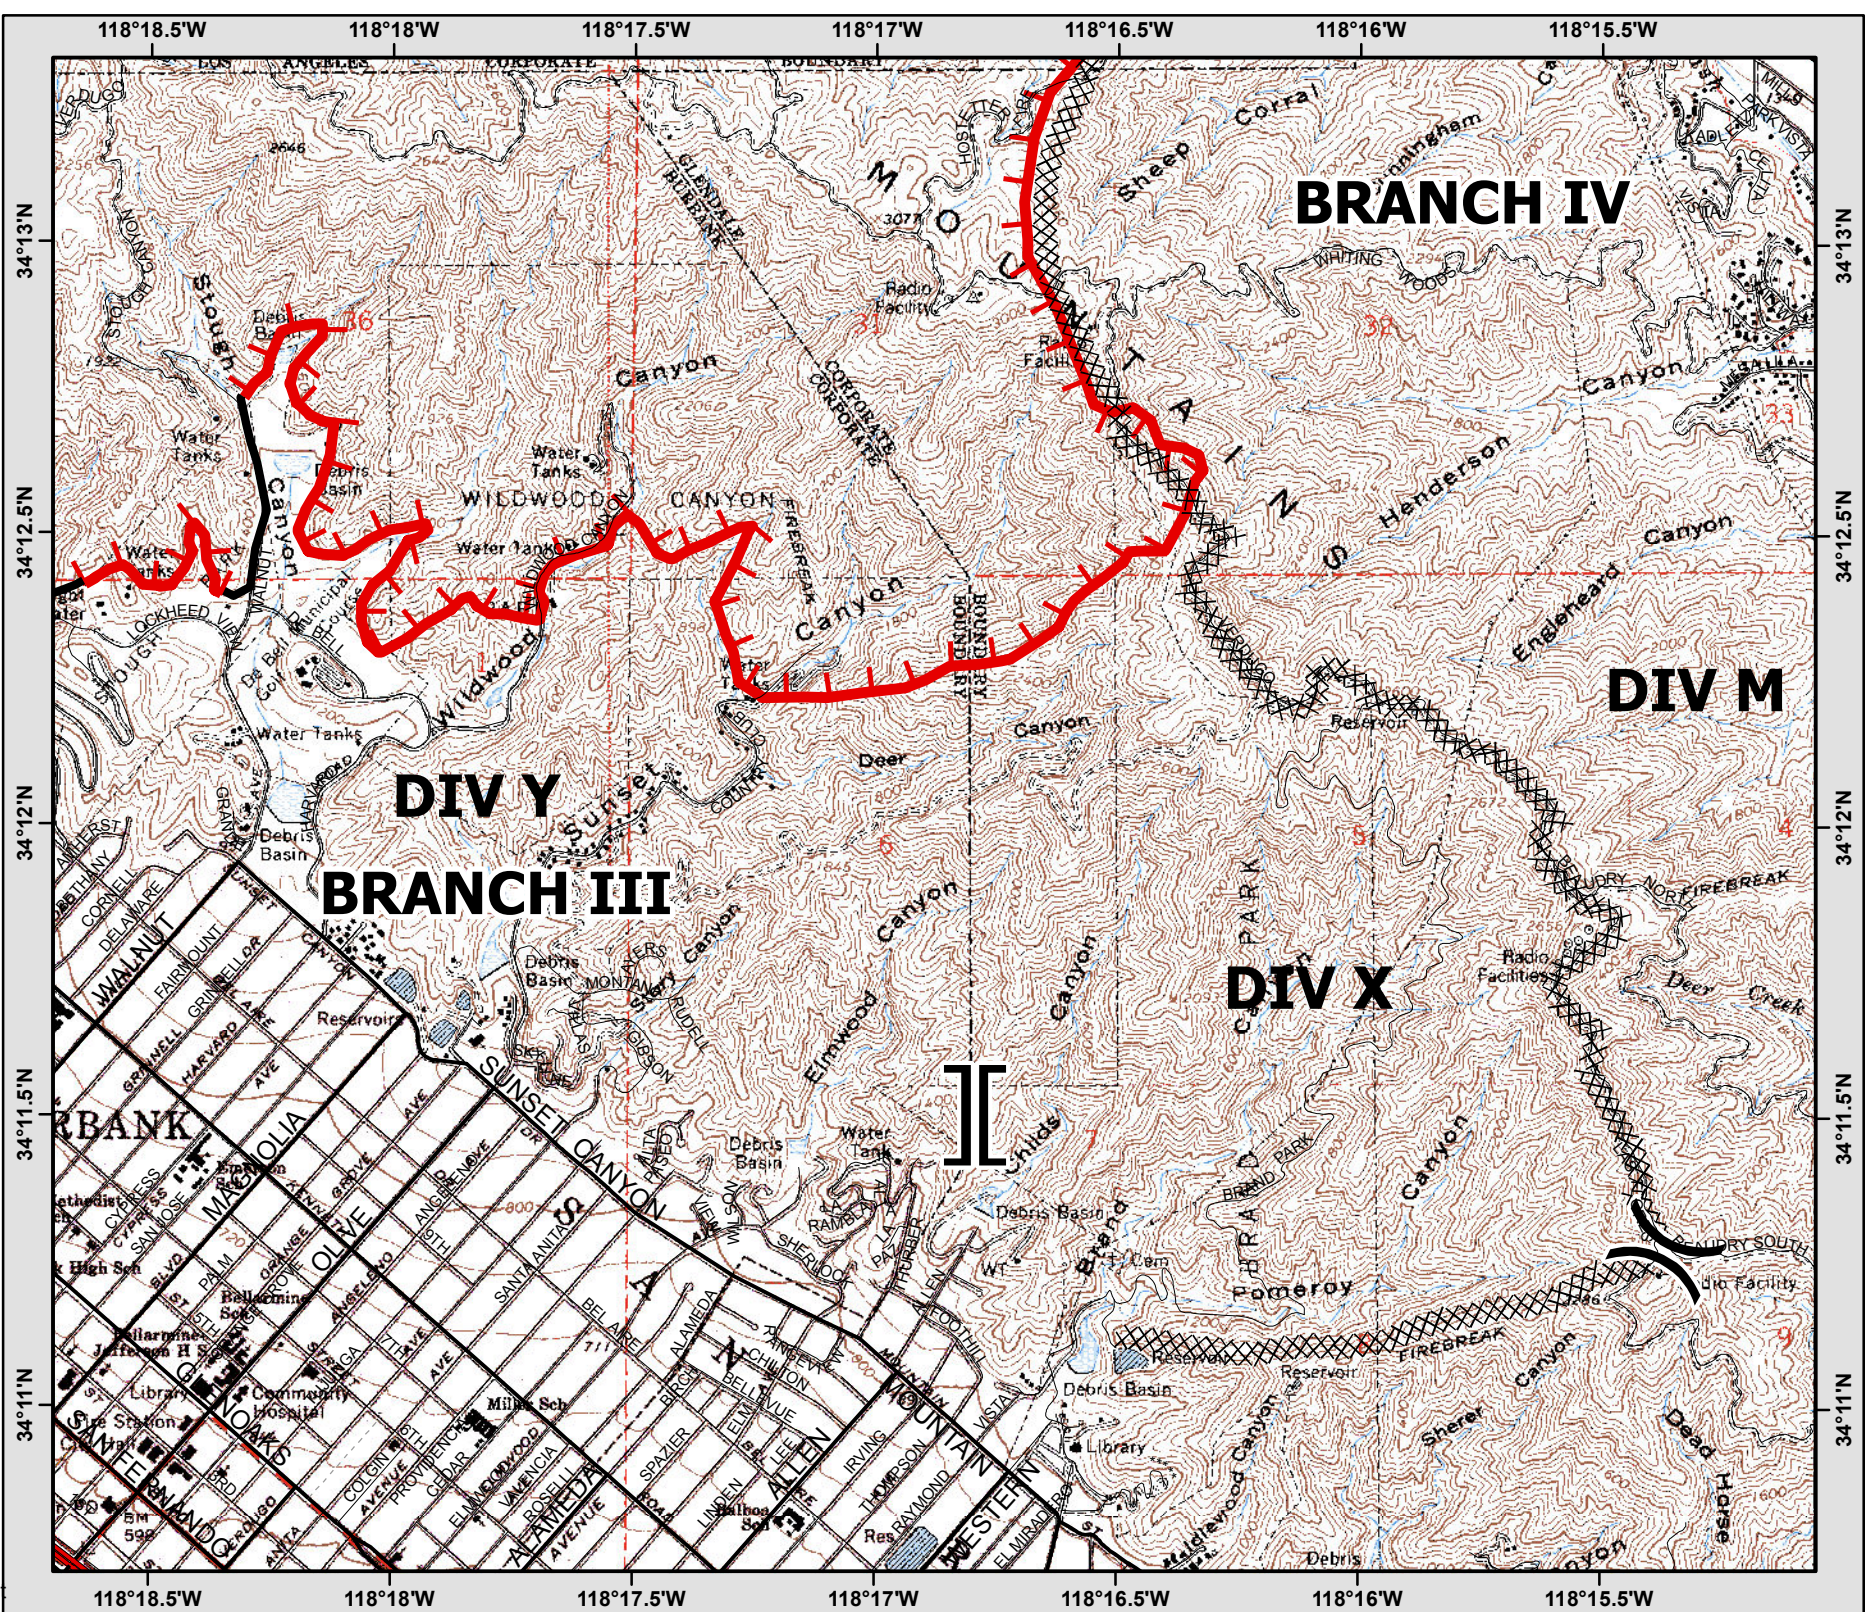

IAP MAP

La Tuna Incident

CA-LFD-000965

Sep 4, 2017

Index

Legend

- () Division
- || Branch
- (S) Staging Area
- Uncontrol... Fire Edge
- Completed Dozer Line
- Completed Line
- H - Hand Line

NAD83
1:63,000

NAD83
1:24,000

0 1,000
Feet

Legend

() Division

[] Branch

Uncontrol... Fire Edge

Completed Dozer Line

Completed Line

NAD83 1:24,000

0 1,000 Feet

IAP MAP La Tuna Incident

CA-LFD-000965

Sep 4, 2017

Page 6

Legend

() Division

[] Branch

— Uncontrol...
Fire Edge

XXXXX Completed
Dozer Line

NAD83
1:24,000