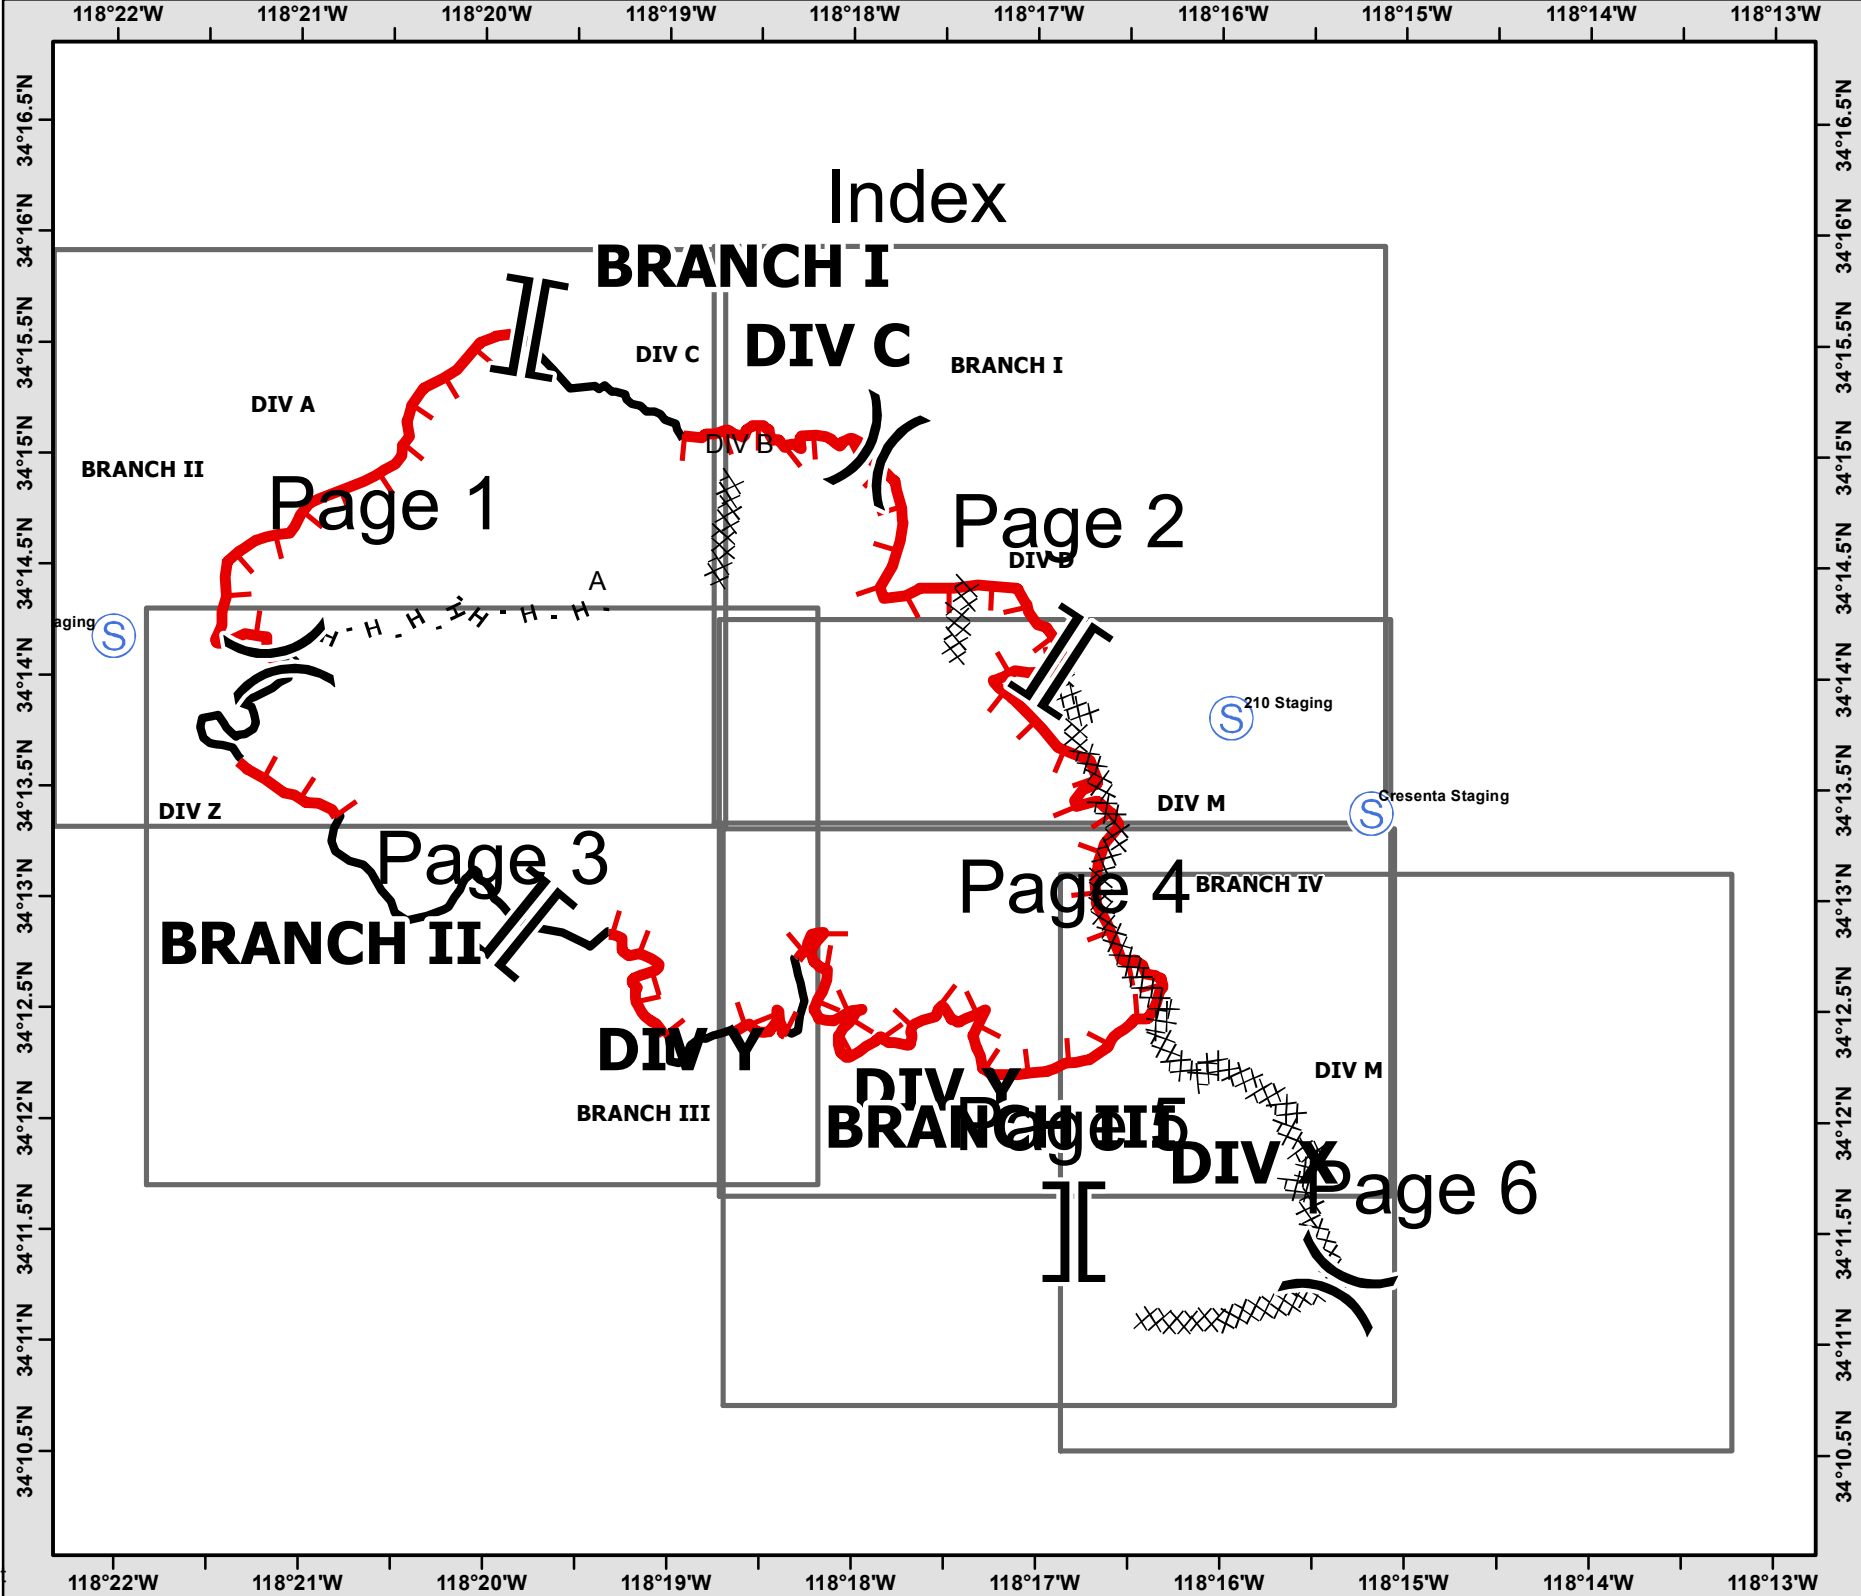

IAP MAP

La Tuna Incident

CA-LFD-000965

Sep 4, 2017

Index

Legend

- () Division
- || Branch
- (S) Staging Area
- Uncontrol... Fire Edge
- Completed Dozer Line
- Completed Line
- H - Hand Line

NAD83
1:63,000

0 1,000 Feet

IAP MAP La Tuna Incident

CA-LFD-000965

Sep 4, 2017

Page 1

Legend

() Division

[] Branch

(S) Staging Area

[] Uncontrol...
Fire Edge

[X] Completed
Dozer Line

[] Completed
Line

H - Hand Line

NAD83
1:24,000

0 1,000
Feet

IAP MAP La Tuna Incident

NAD83 1:24,000

0 1,000 Feet

IAP MAP La Tuna Incident

CA-LFD-000965

Sep 4, 2017

Page 6

Legend

() Division