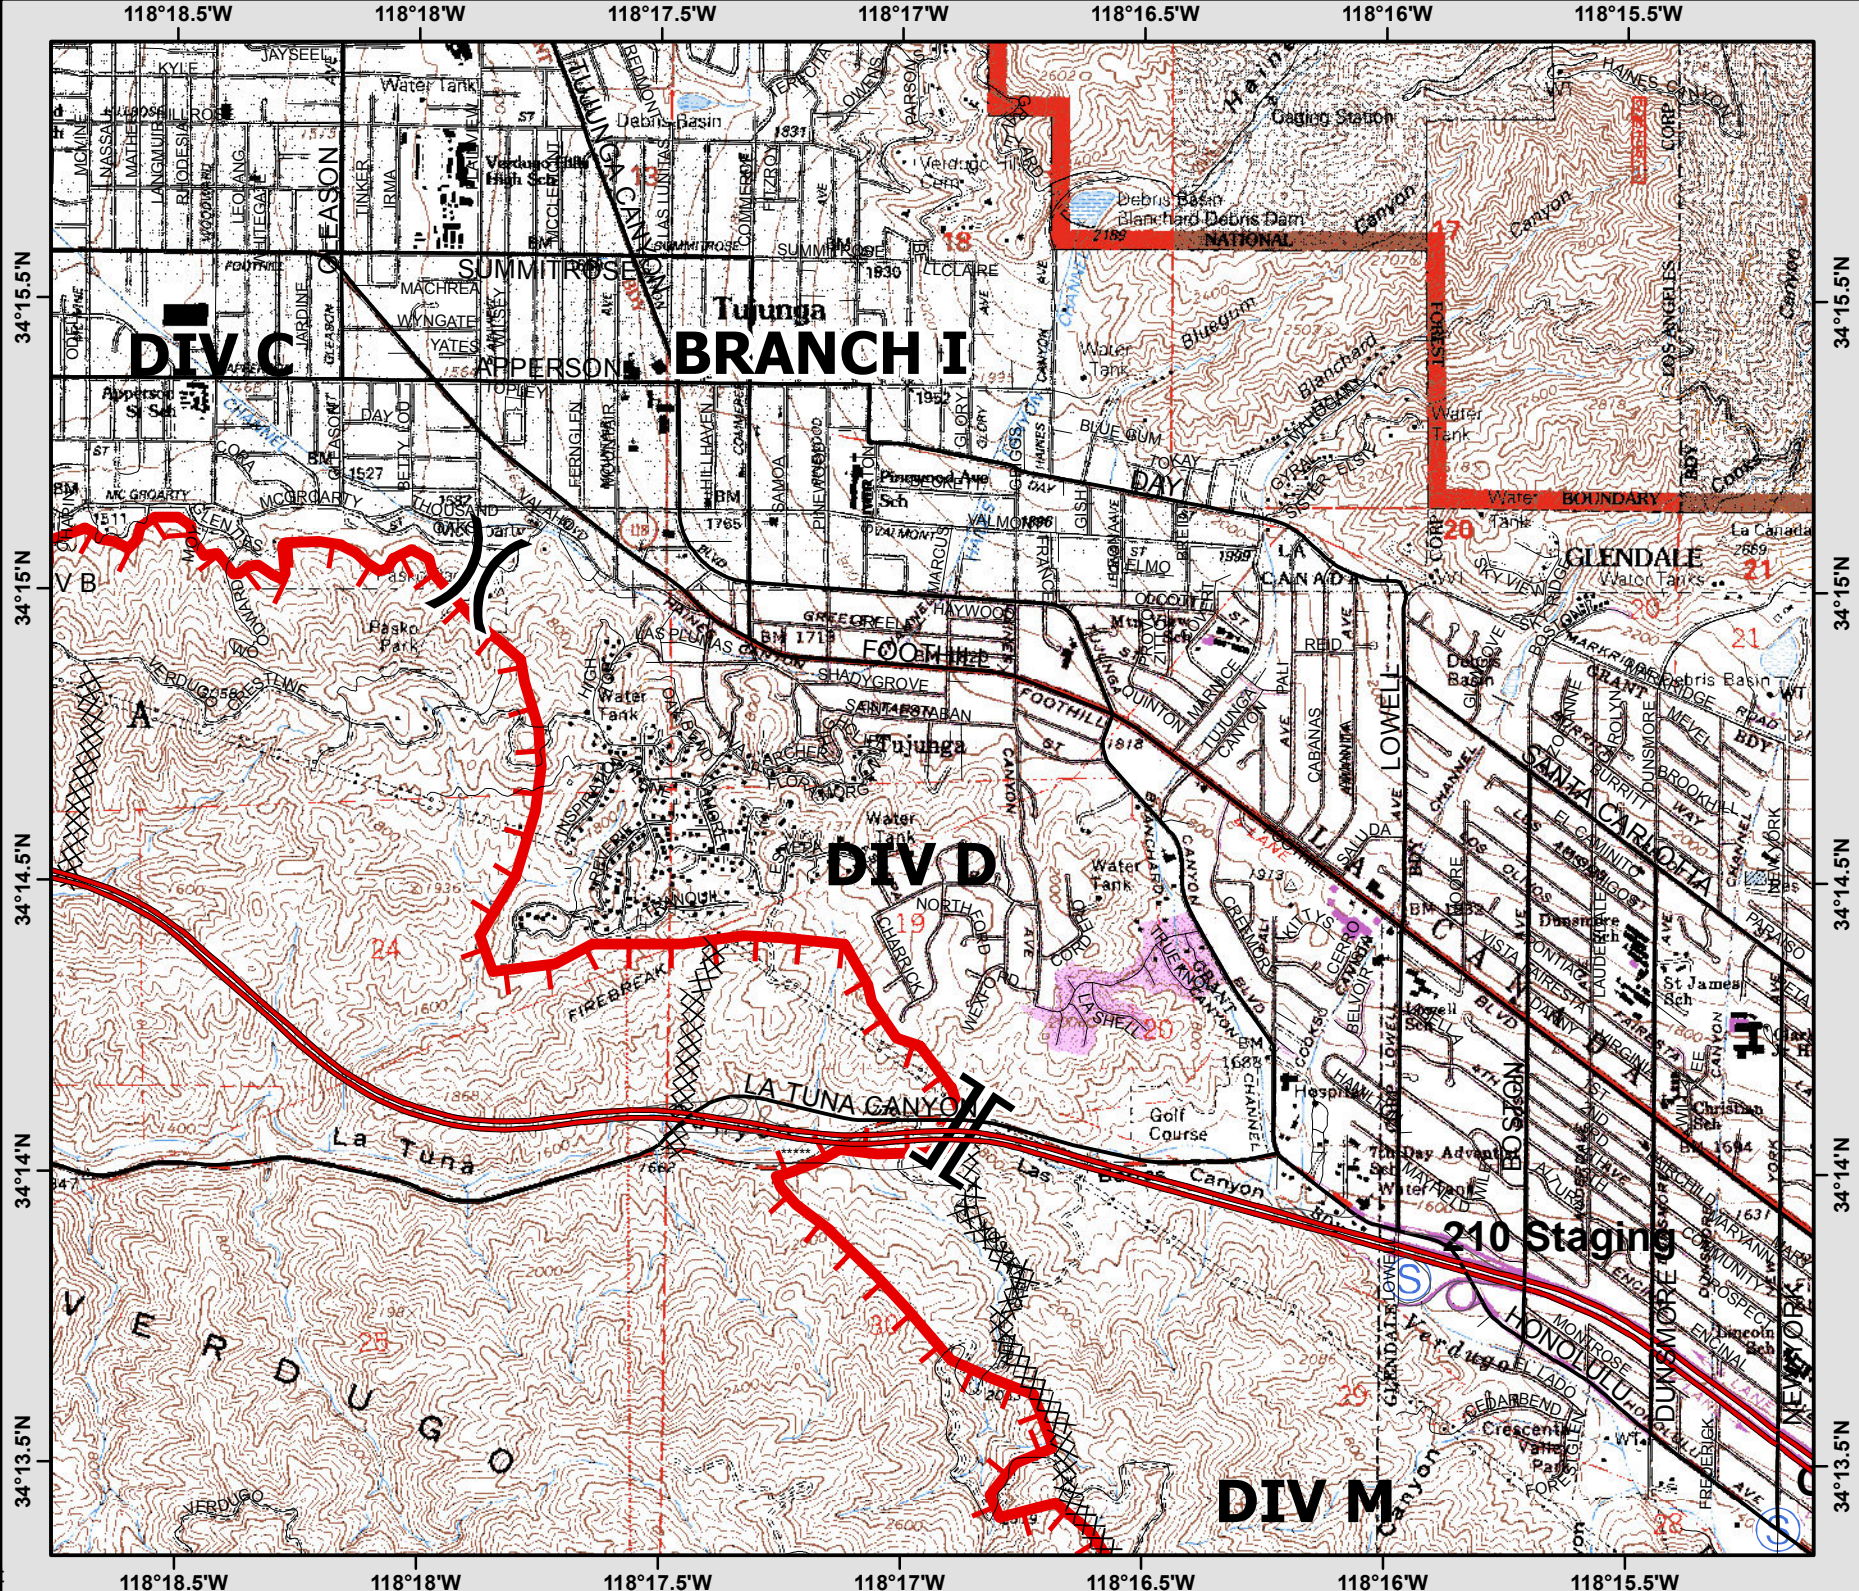

IAP MAP

La Tuna Incident

CA-LFD-000965

Sep 4, 2017

Index

Legend

- () Division
- || Branch
- (S) Staging Area
- Uncontrol... Fire Edge
- Completed Dozer Line
- Completed Line
- H - Hand Line

NAD83
1:63,000

CA-LFD-000965

Sep 4, 2017

Page 2

Legend

- Division
- Branch
- Staging Area
- Uncontrol... Fire Edge
- Completed Dozer Line

NAD83
1:24,000

0 1,000 Feet

IAP MAP La Tuna Incident

CA-LFD-000965

Sep 4, 2017

Page 3

Legend

-  Division
-  Branch
-  Uncontrol...
Fire Edge
-  Completed
Line
-  H - Hand Line

IAP MAP La Tuna Incident

CA-LFD-000965

Sep 4, 2017

NAD83 1:24,000

0 1,000 Feet

IAP MAP La Tuna Incident

CA-LFD-000965

Sep 4, 2017

Page 6

Legend

() Division