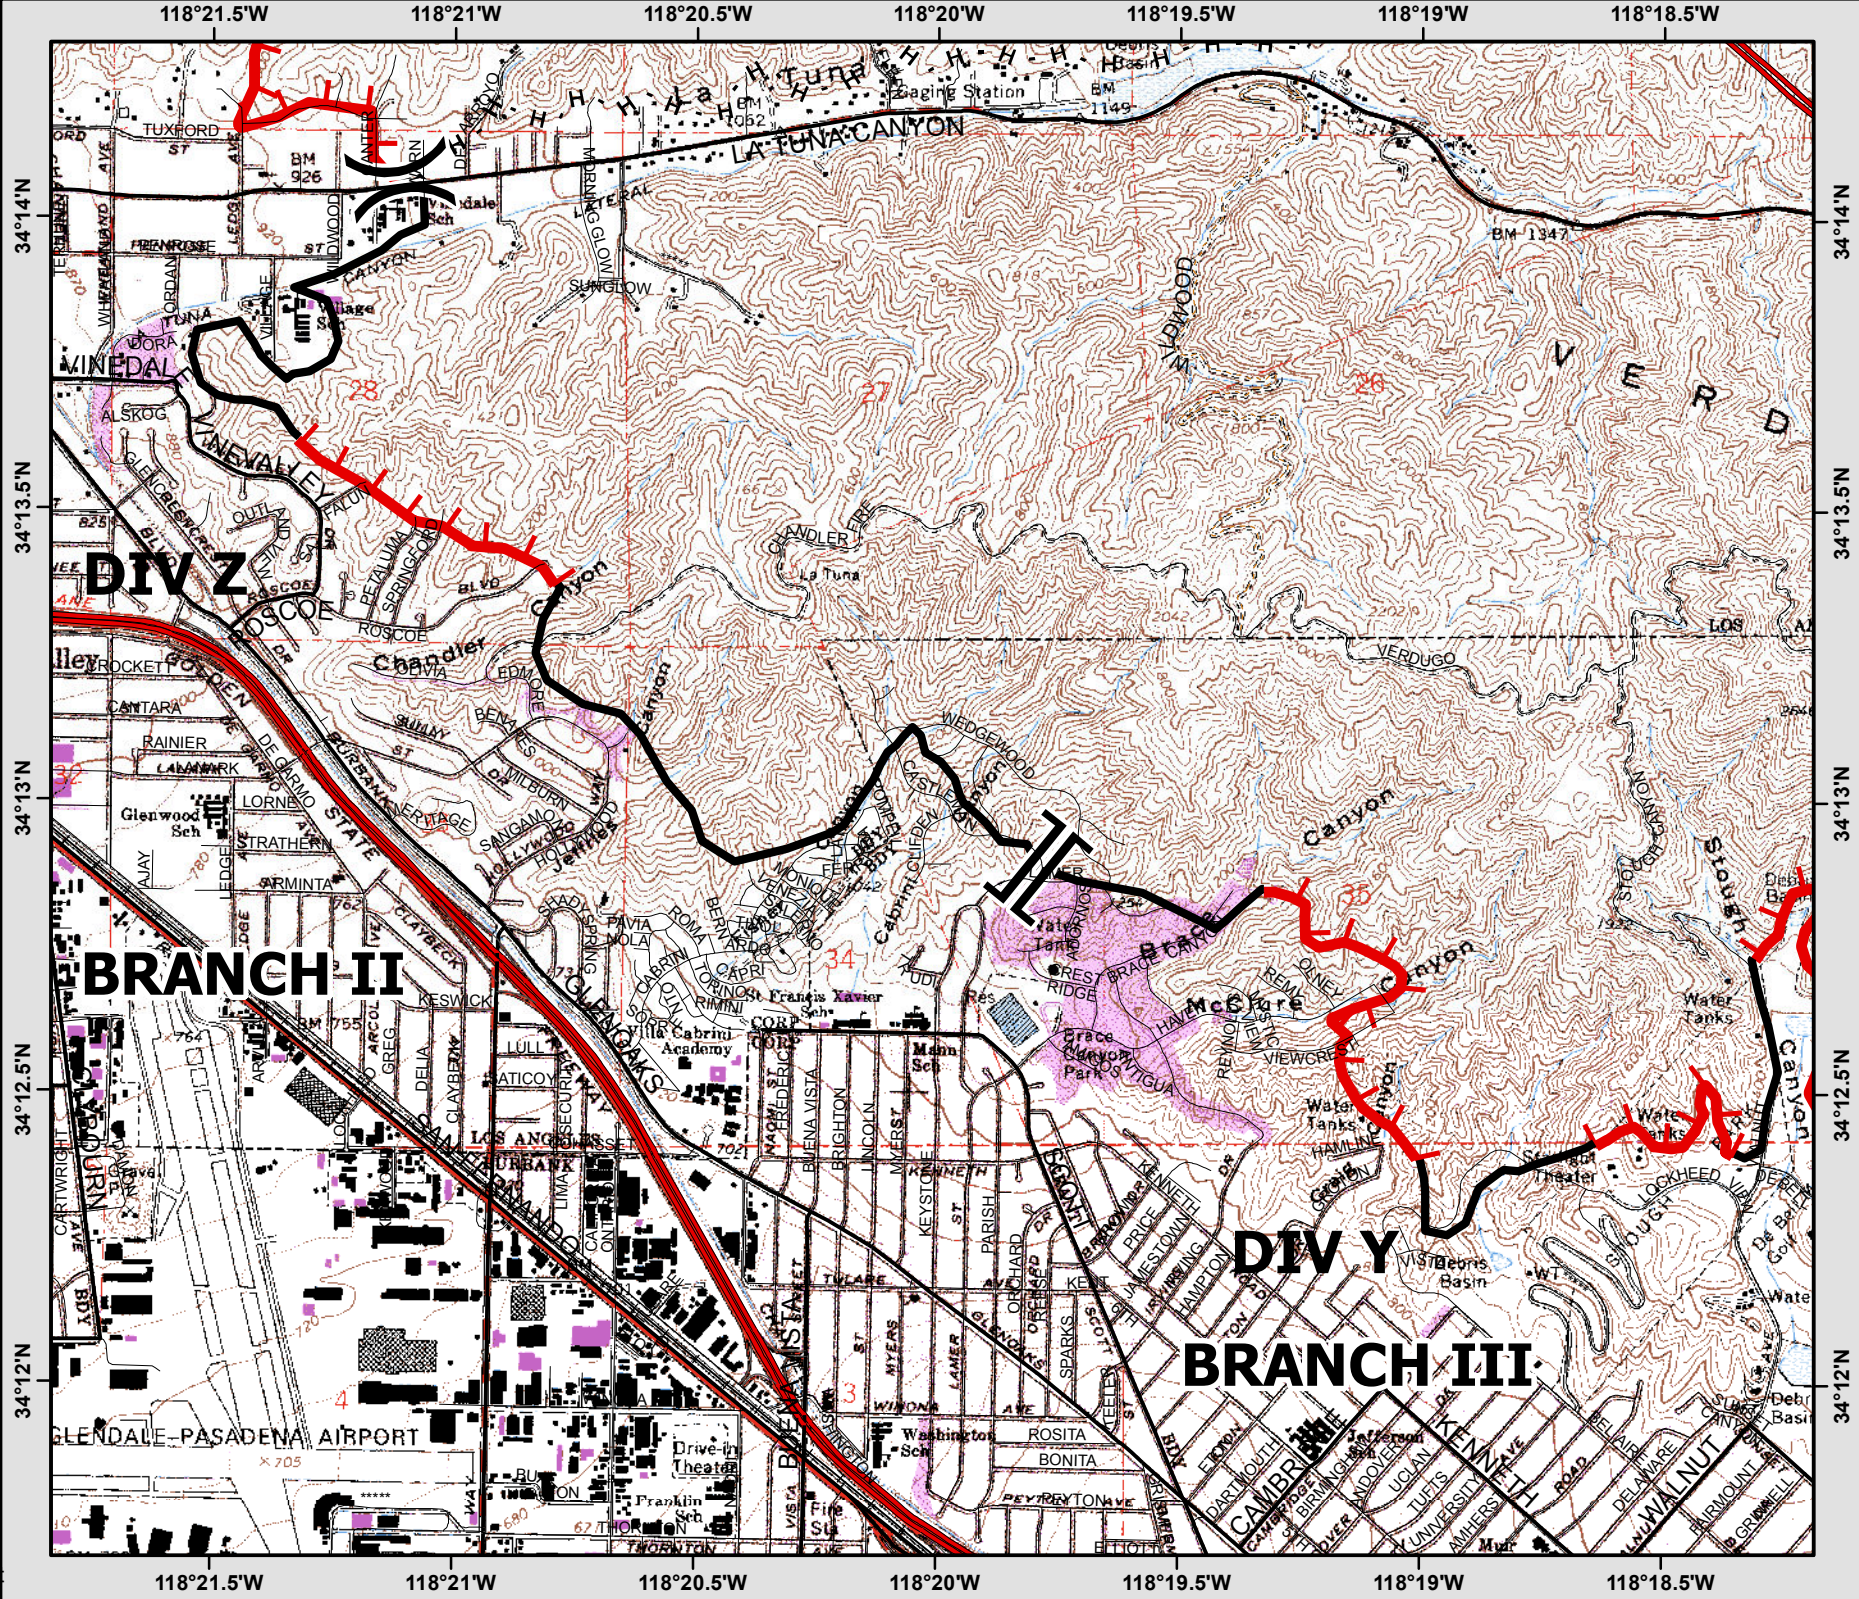

CA-LFD-000965

Sep 4, 2017

Page 2

Legend

- Division
- Branch
- Staging Area
- Uncontrol... Fire Edge
- Completed Dozer Line

NAD83
1:24,000

0 1,000 Feet

IAP MAP La Tuna Incident

CA-LFD-000965

Sep 4, 2017

Page 3

Legend

-  Division
-  Branch
-  Uncontrol...
Fire Edge
-  Completed
Line
-  H - Hand Line

IAP MAP La Tuna Incident

CA-LFD-000965

Sep 4, 2017

Page 4

Legend

() Division

[] Branch

(S) Staging Area

[] Uncontrol...
Fire Edge

[X] Completed
Dozer Line

[] Completed
Line

NAD83 1:24,000

0 1,000 Feet

IAP MAP La Tuna Incident

CA-LFD-000965

Sep 4, 2017

Page 6

Legend

() Division