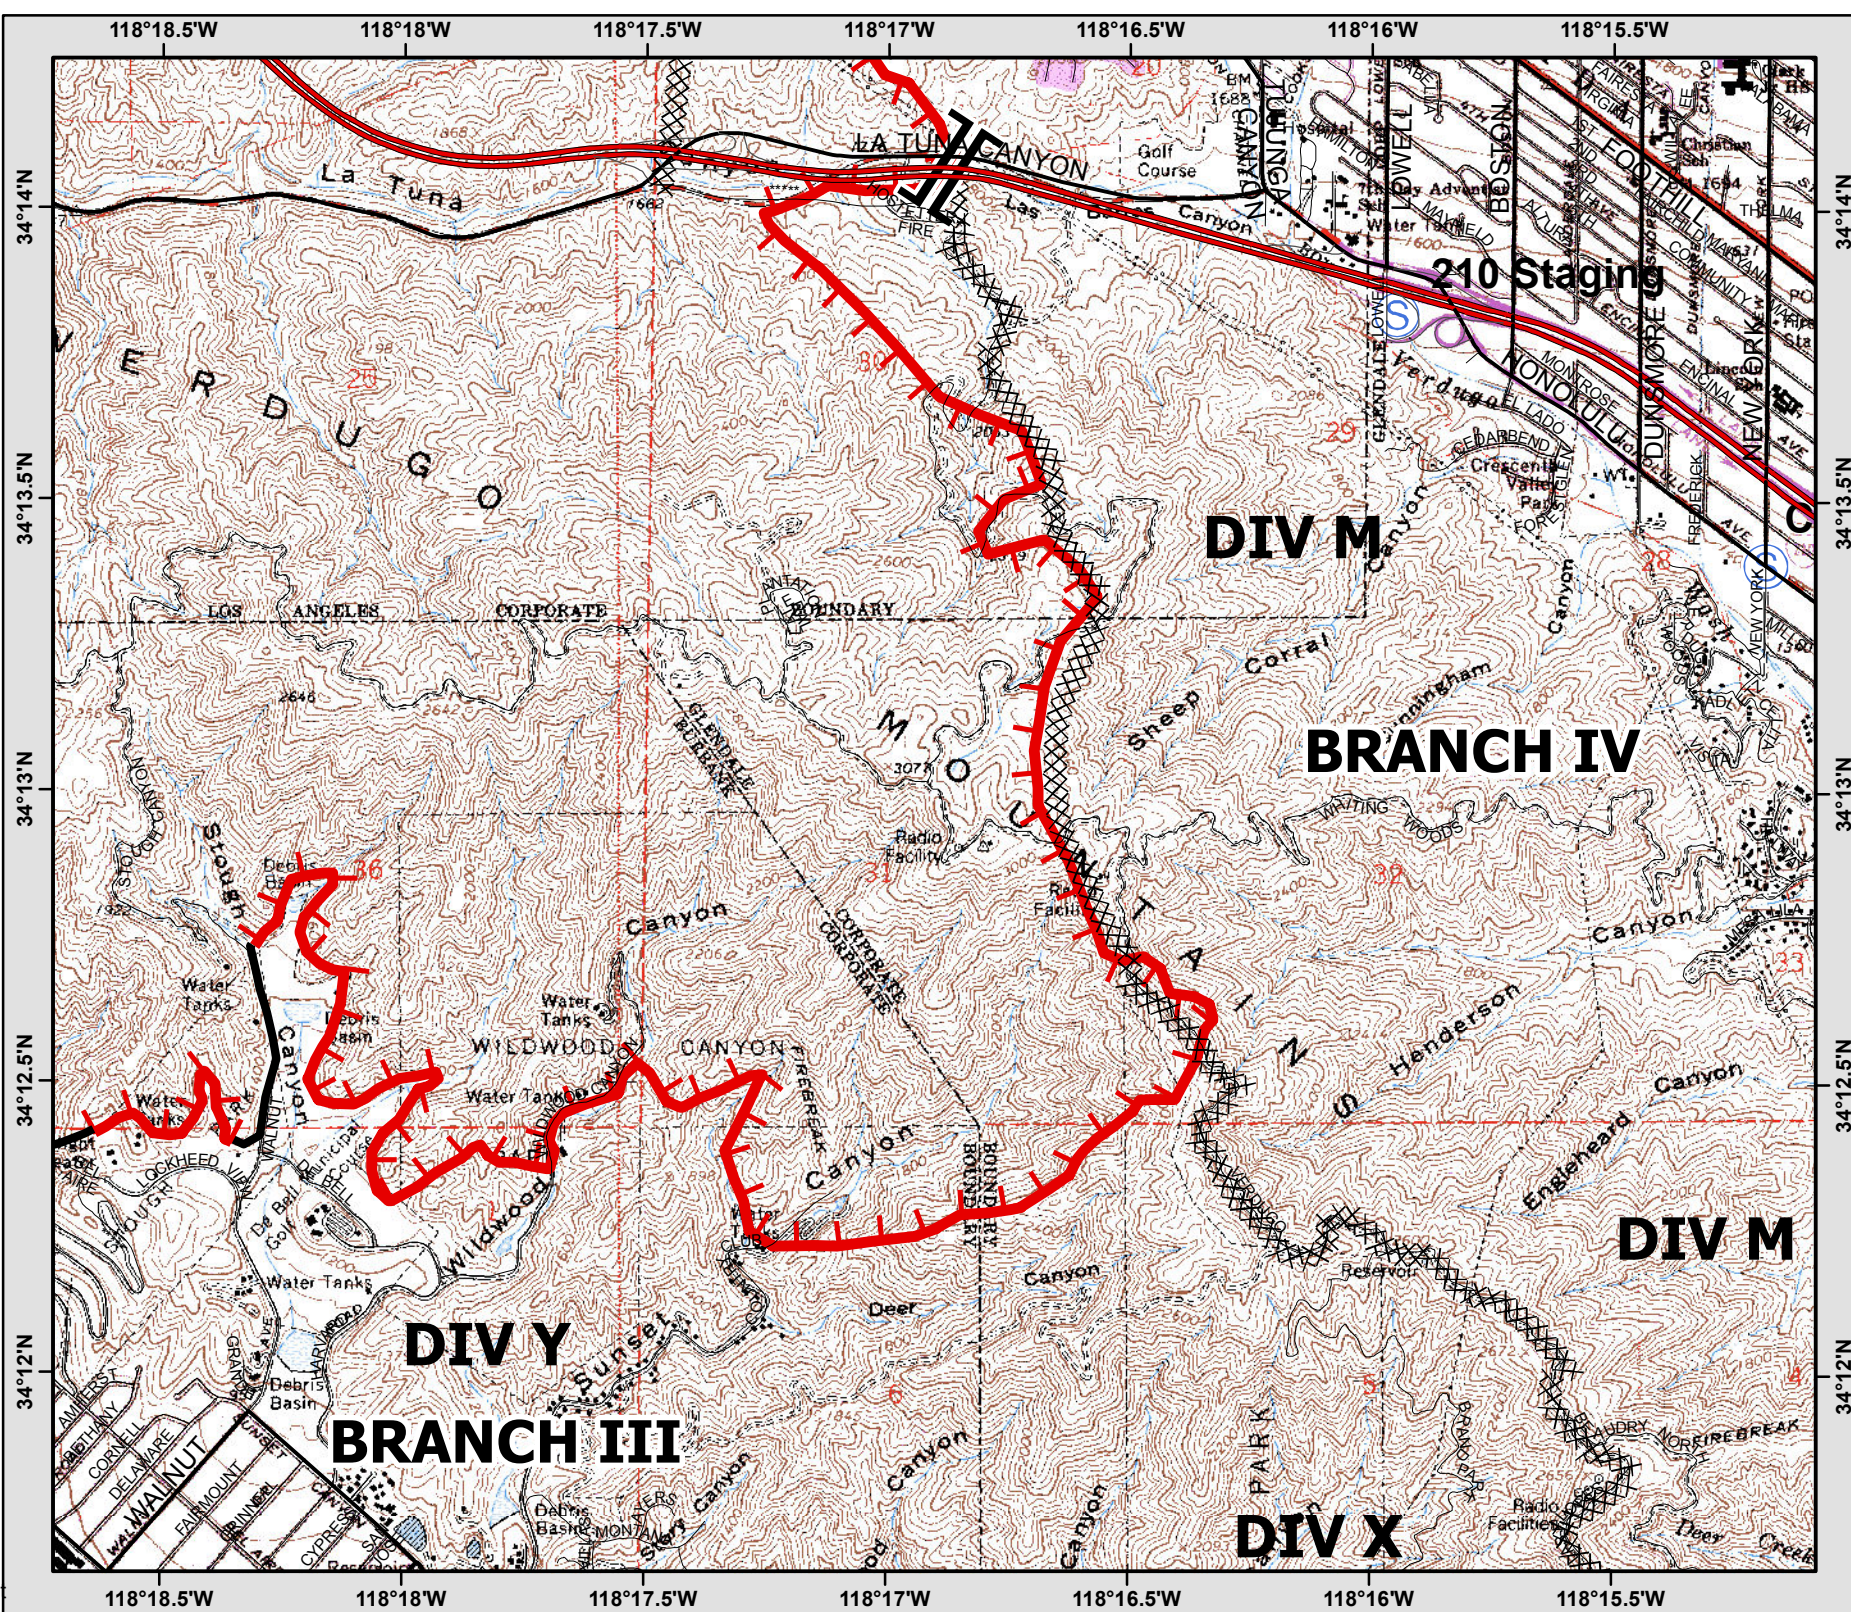

Page 4

Legend

() Division

[] Branch

(S) Staging Area

[] Uncontrol...
Fire Edge

[X] Completed
Dozer Line

[] Completed
Line

NAD83
1:24,000

0 1,000
Feet

Legend

() Division

[] Branch

Uncontrol... Fire Edge

Completed Dozer Line

Completed Line

NAD83 1:24,000

0 1,000 Feet

IAP MAP La Tuna Incident

CA-LFD-000965

Sep 4, 2017

Page 6

Legend

() Division

[] Branch

— Uncontrol...
Fire Edge

XXXXX Completed
Dozer Line

NAD83
1:24,000