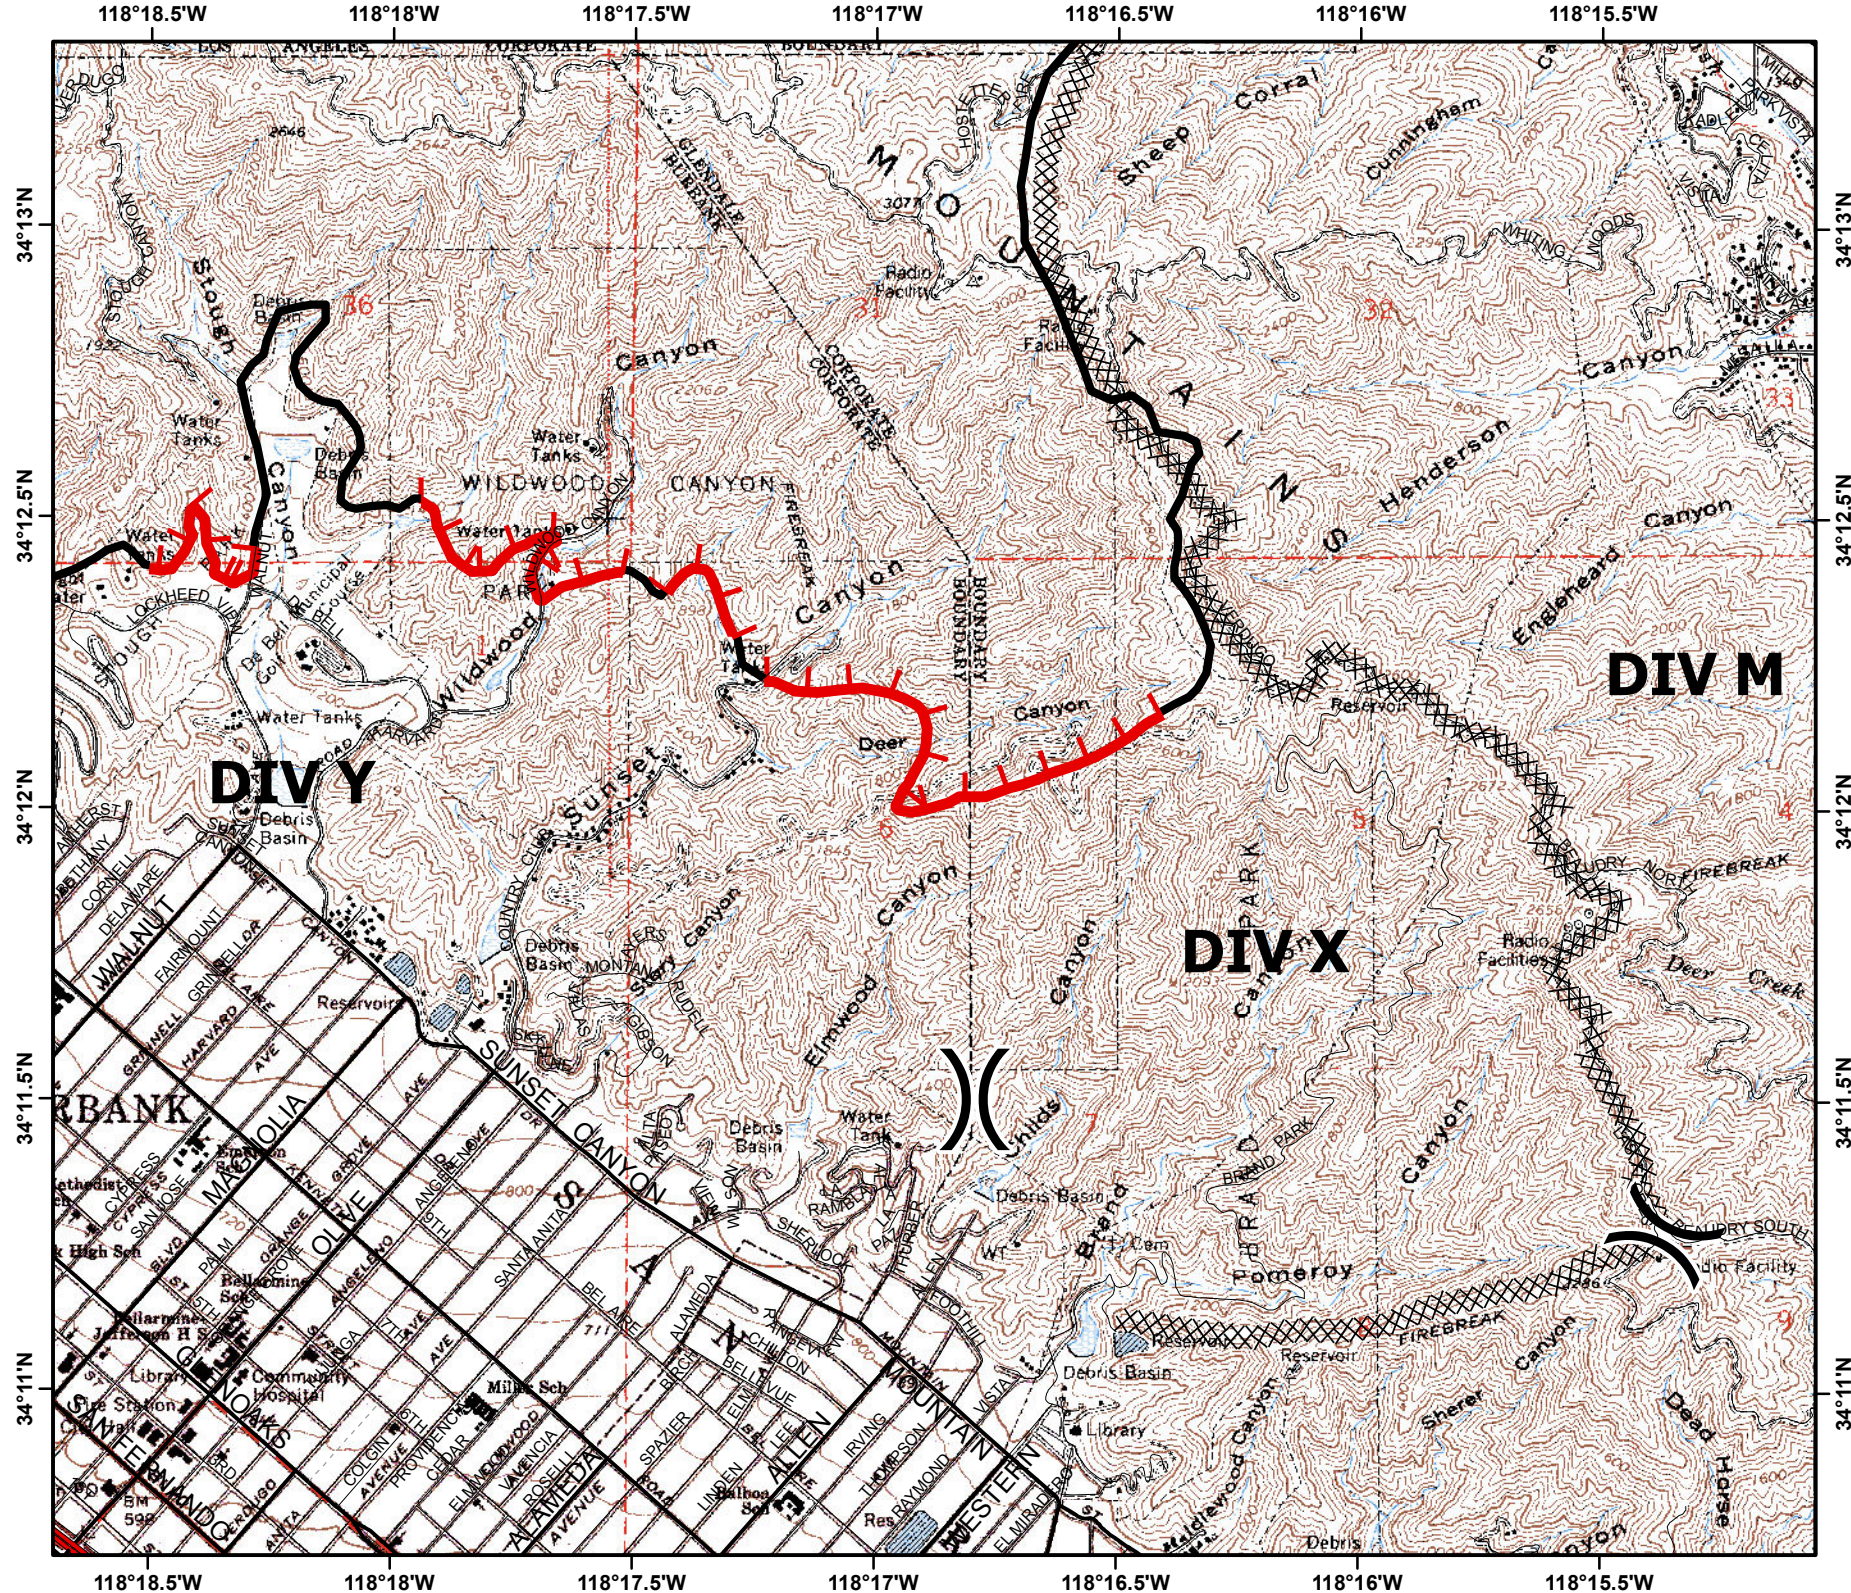

### Legend

( ) Division

[ ] Branch

— Uncontrol...  
Fire Edge

XXXXX Completed  
Dozer Line

— Completed  
Line

NAD83  
1:24,000

0 1,000  
Feet

# IAP MAP