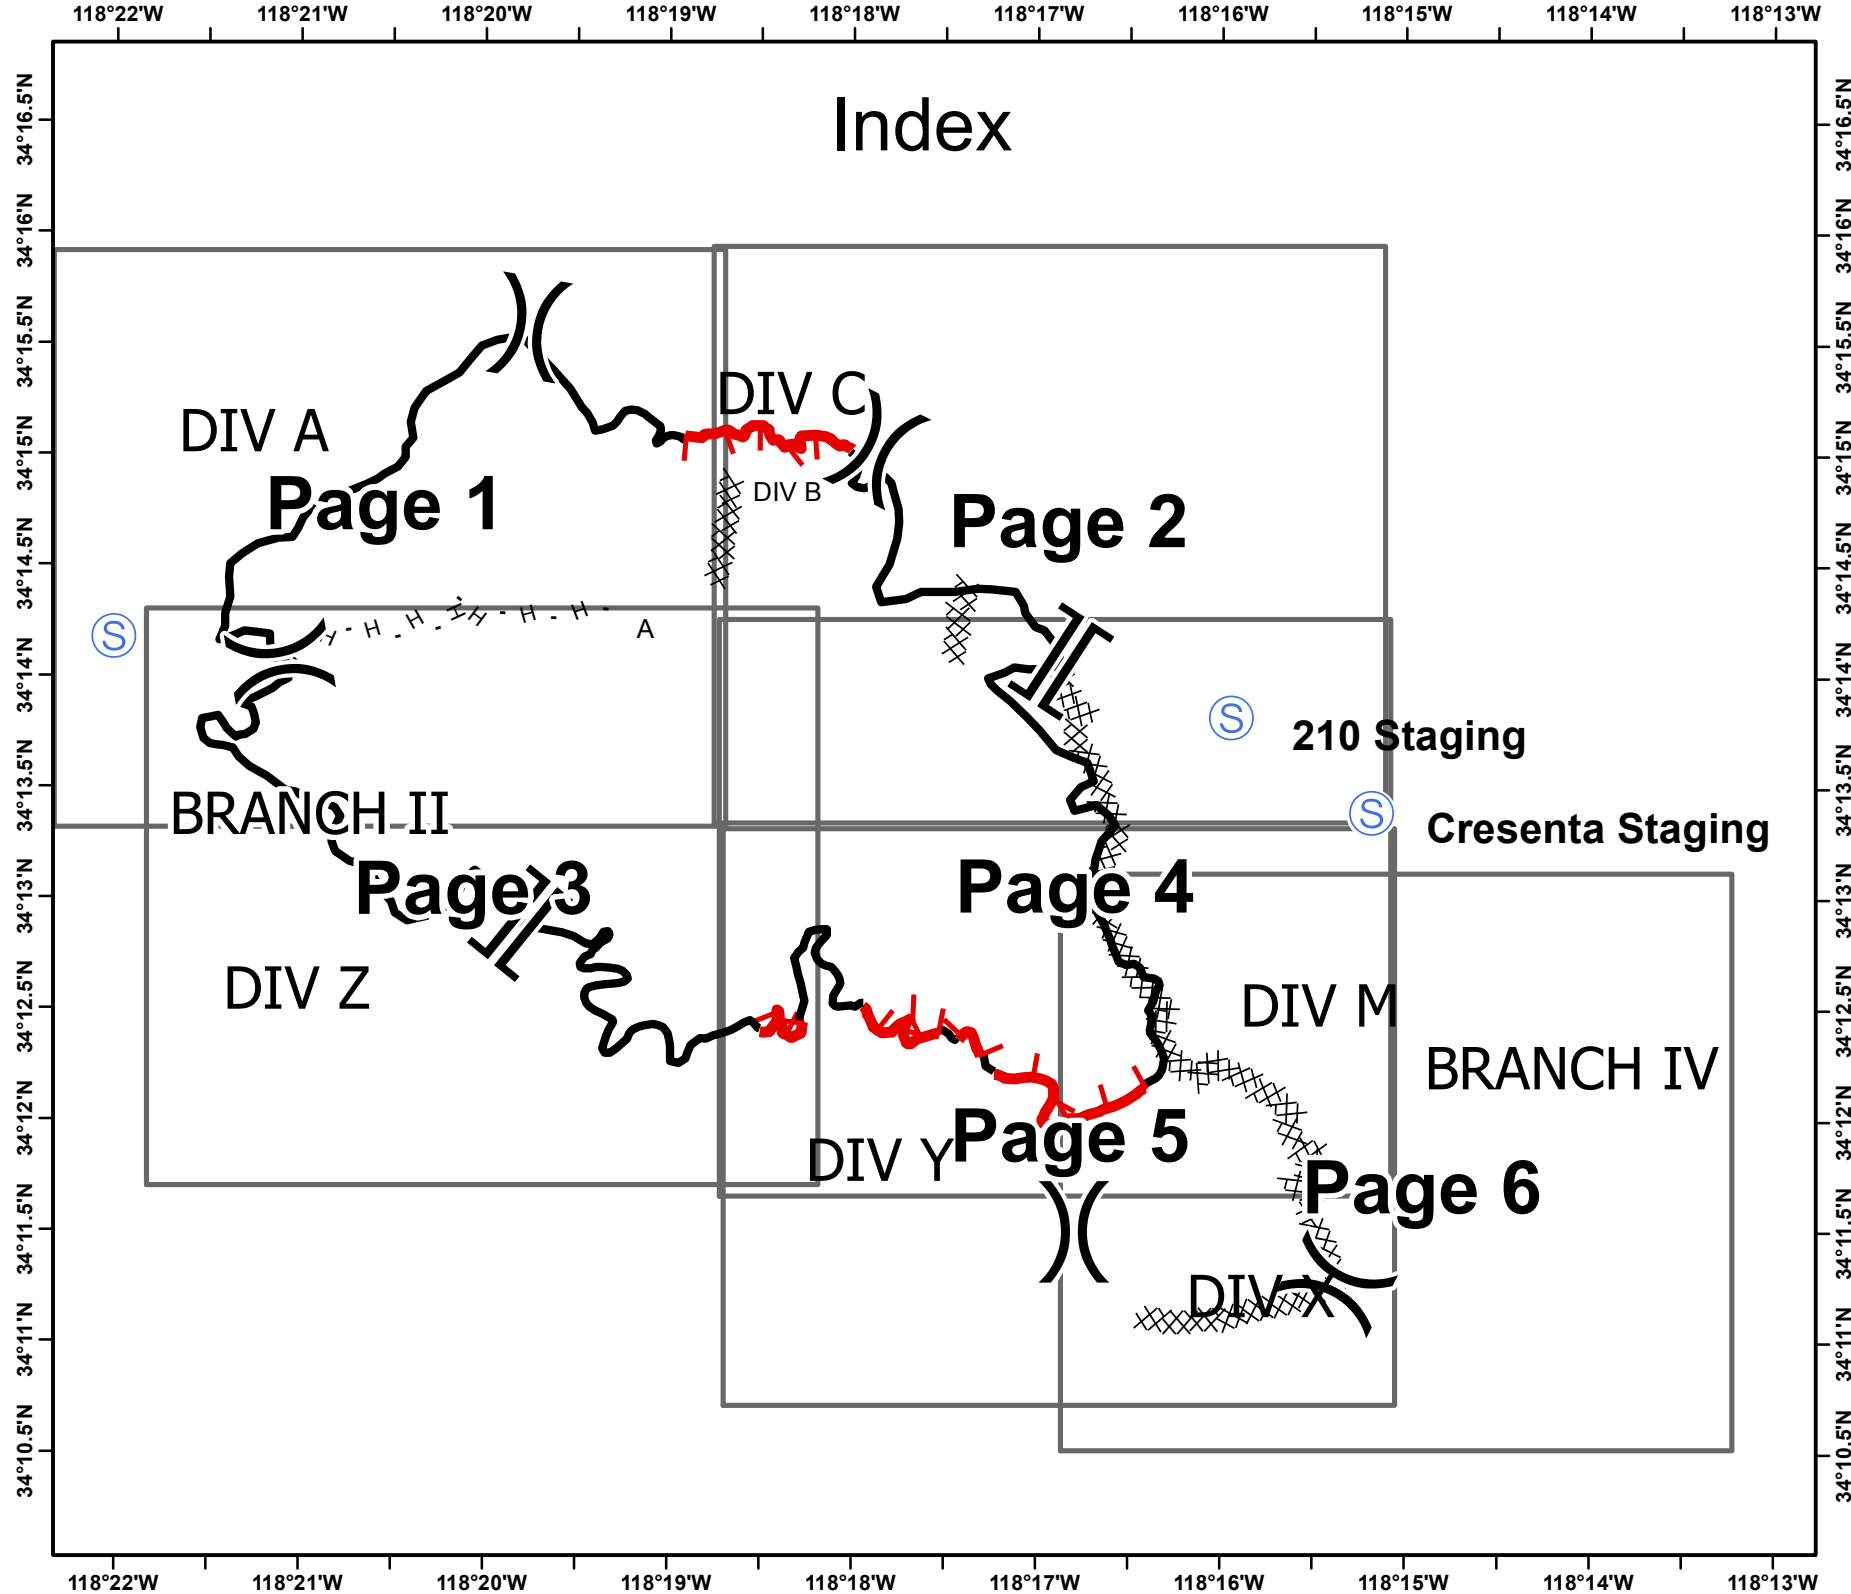

## La Tuna Incident

CA-LFD-000965

Sep 5, 2017

### Legend

Division

Branch

Staging Area

Uncontrolled Fire Edge

Completed Dozer Line

Completed Line

Hand Line

# IAP MAP La Tuna Incident

CA-LFD-000965

Sep 5, 2017

Page 1