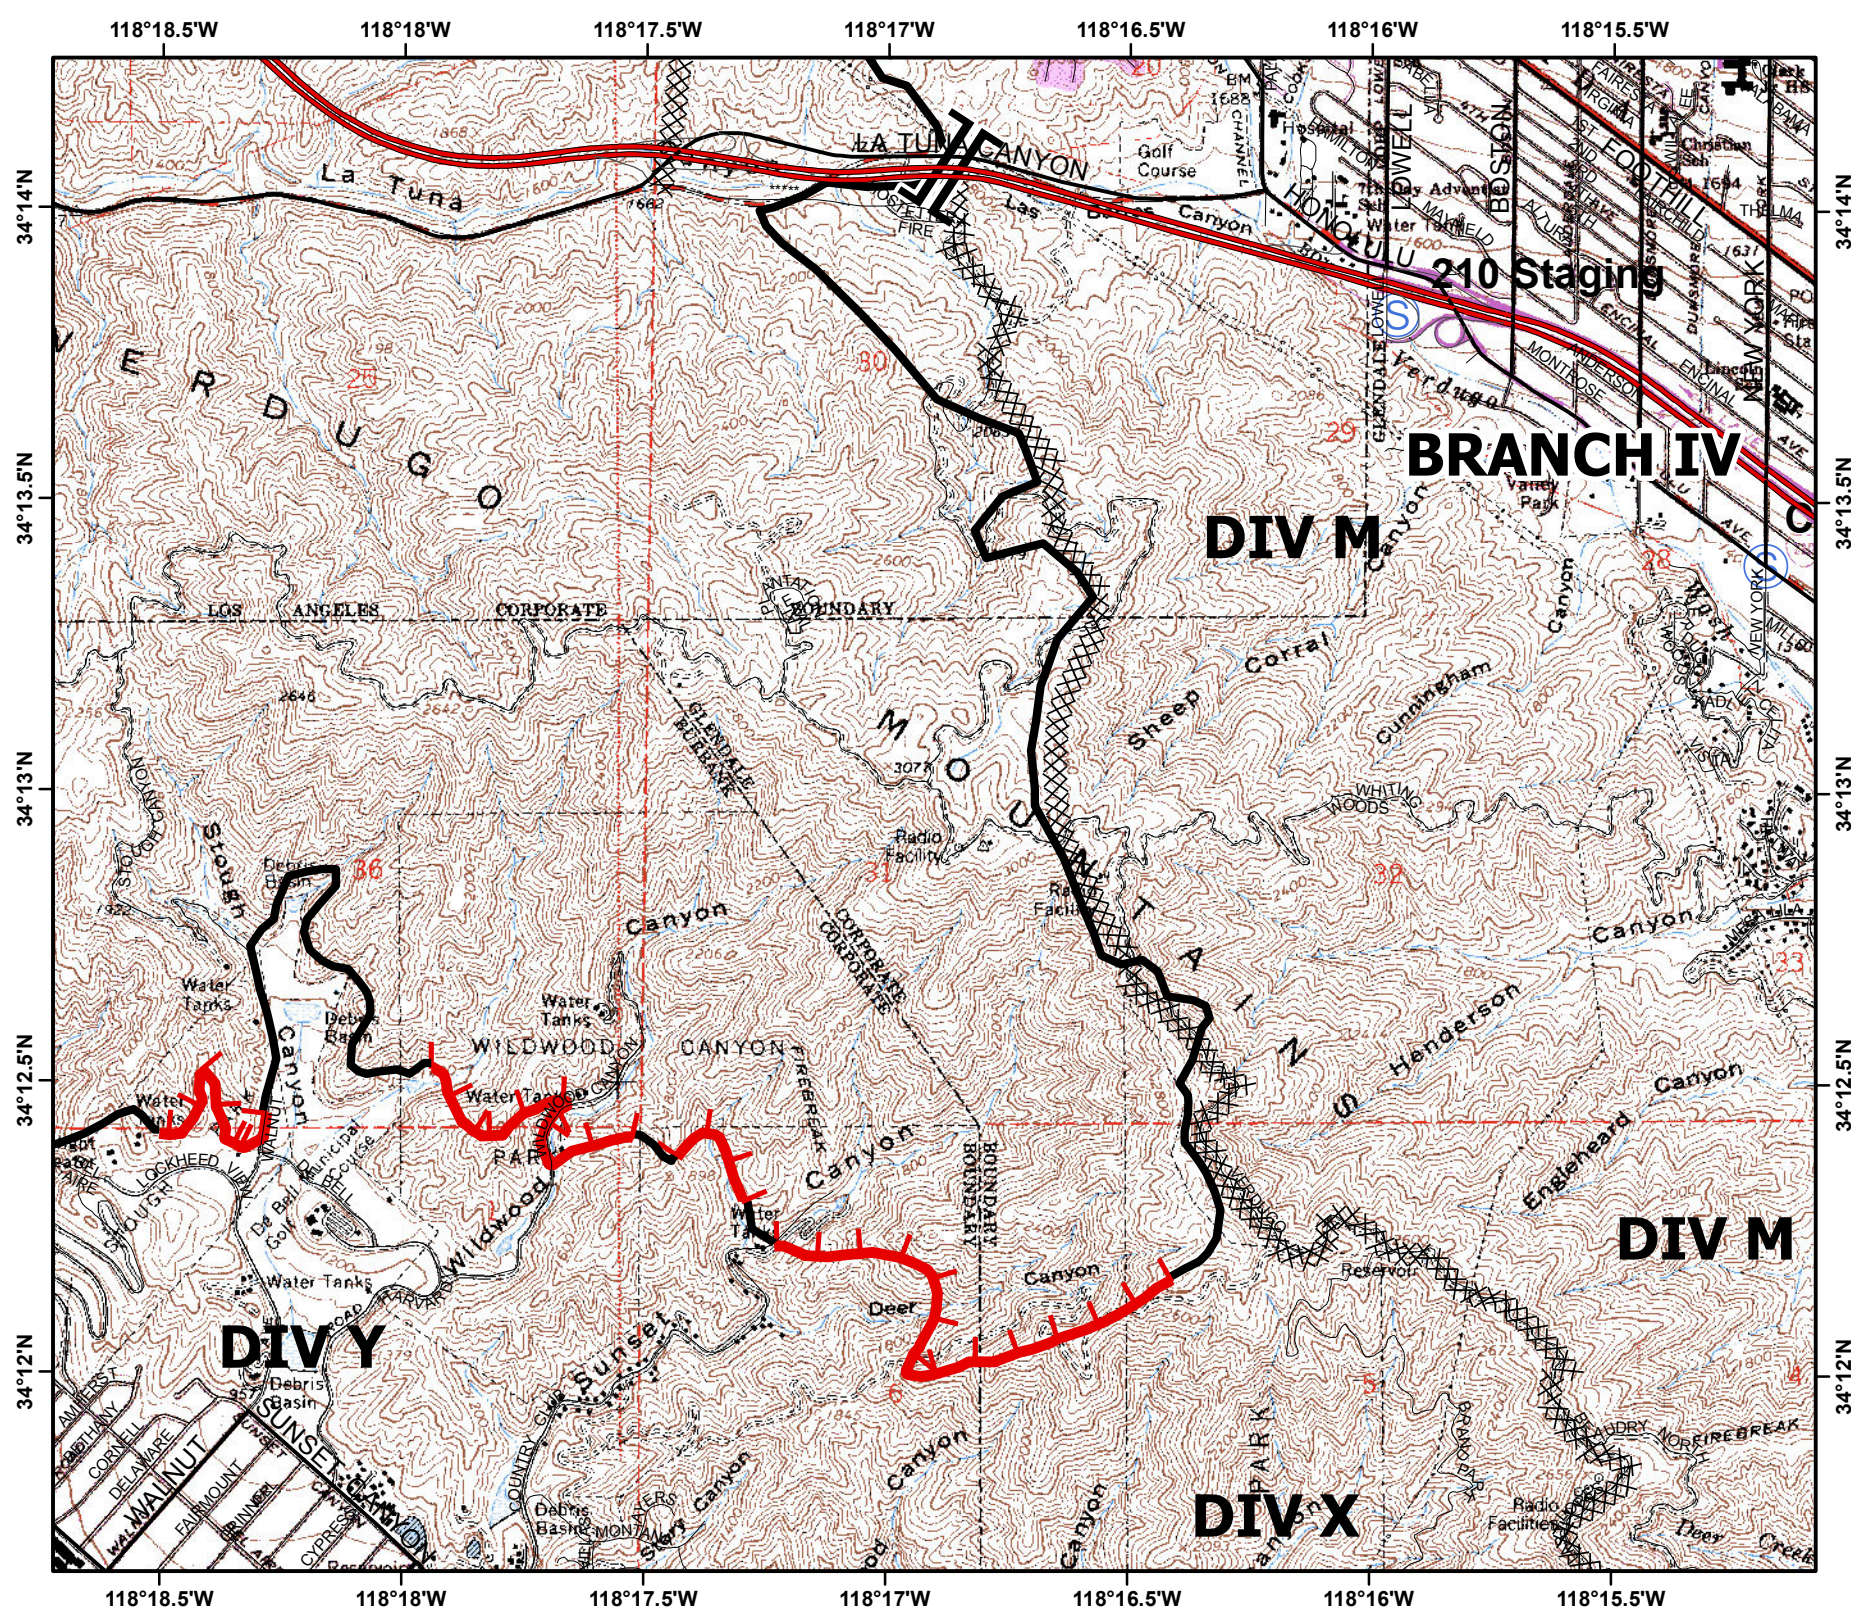

## Legend

( ) Division

[ ] Branch

(S) Staging Area

[ ] Uncontrol...  
Fire Edge

[X] Completed  
Dozer Line

[ ] Completed  
Line

NAD83  
1:24,000

0 1,000  
Feet