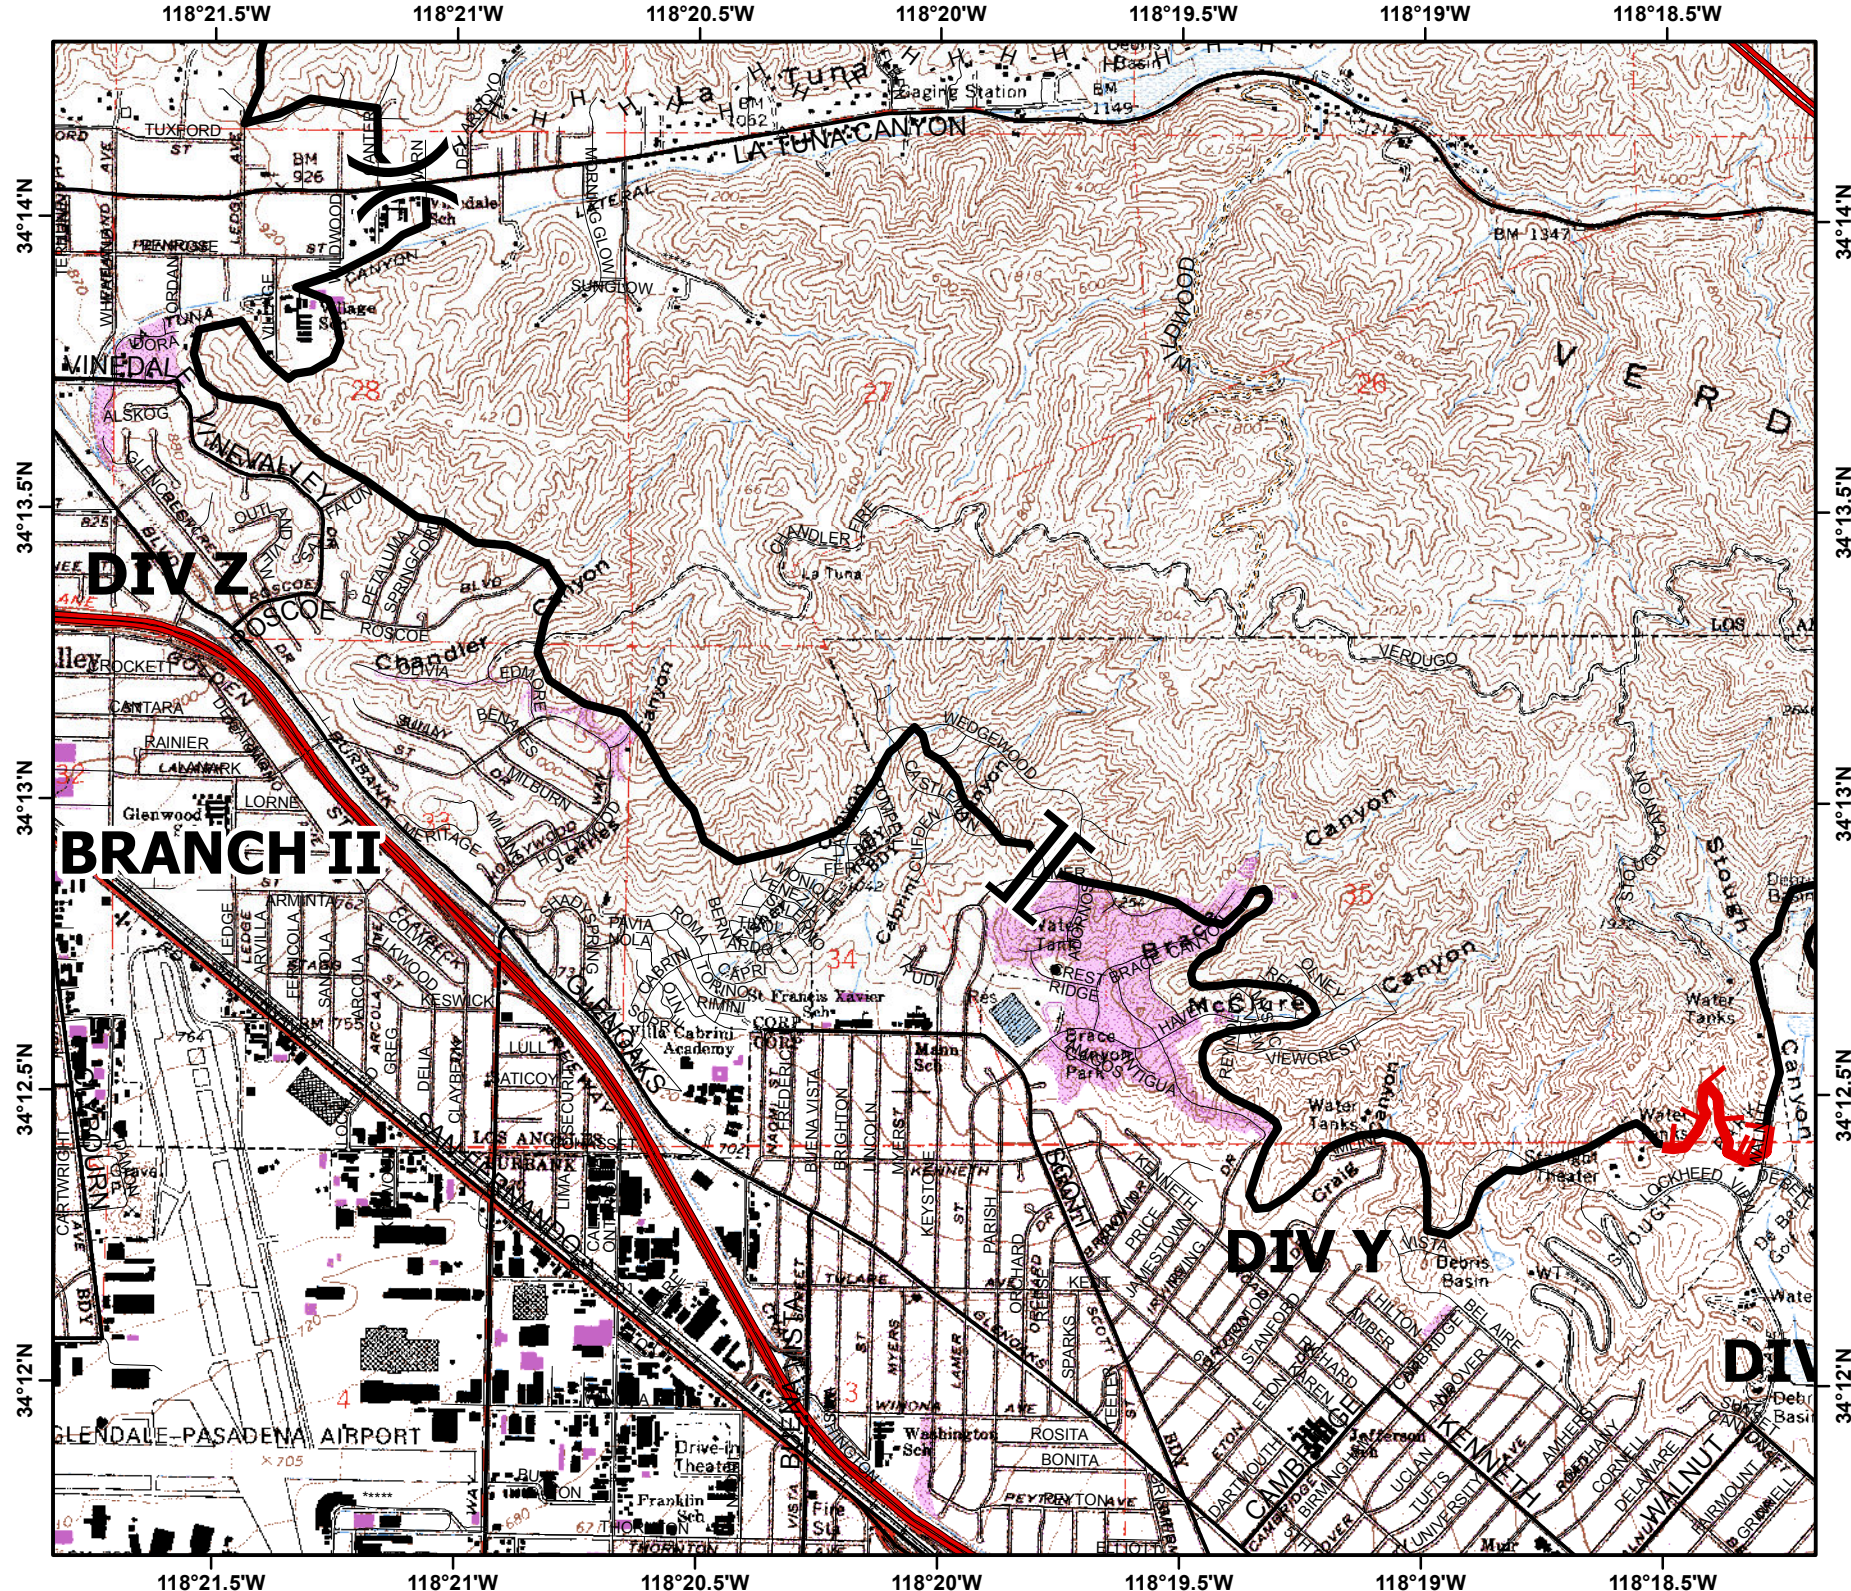

# IAP MAP La Tuna Incident

CA-LFD-000965

Sep 5, 2017

Page 3

## Legend

( ) Division

[ ] Branch

— Uncontrol...  
Fire Edge

— Completed  
Line

H - Hand Line

NAD83  
1:24,000

0 1,000  
Feet

# IAP MAP La Tuna Incident

CA-LFD-000965

Sep 5, 2017

Page 4