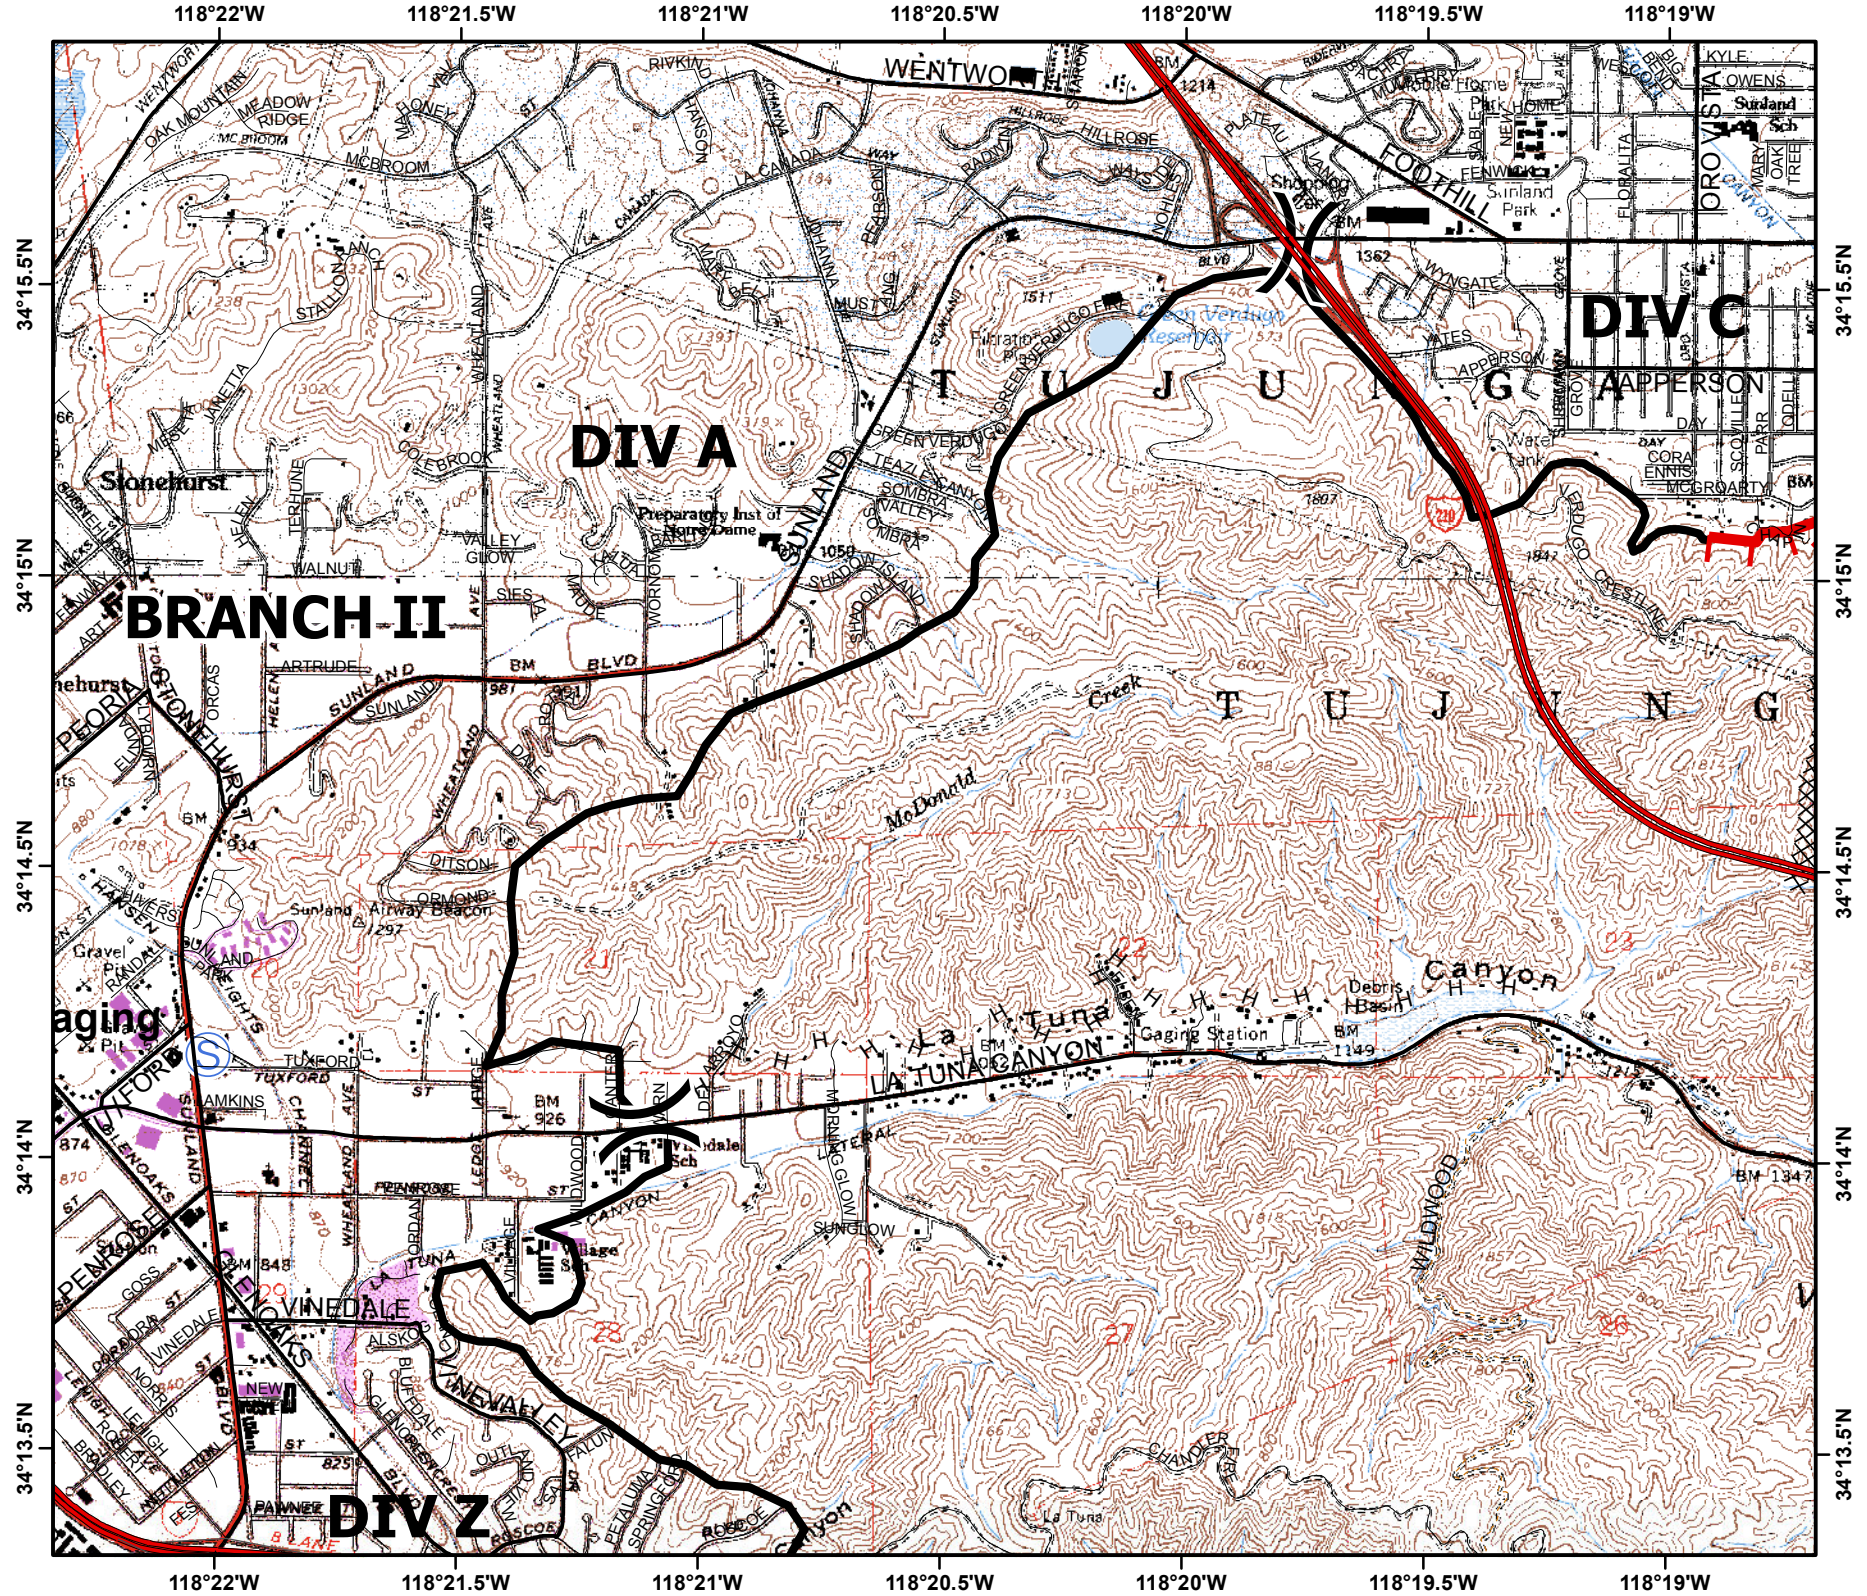

IAP MAP La Tuna Incident

CA-LFD-000965

Sep 5, 2017

Page 1

Legend

( ) Division

[ ] Branch

(S) Staging Area

[ ] Uncontrol...
Fire Edge

[X] Completed
Dozer Line

[ ] Completed
Line

H - Hand Line

NAD83
1:24,000

0 1,000
Feet