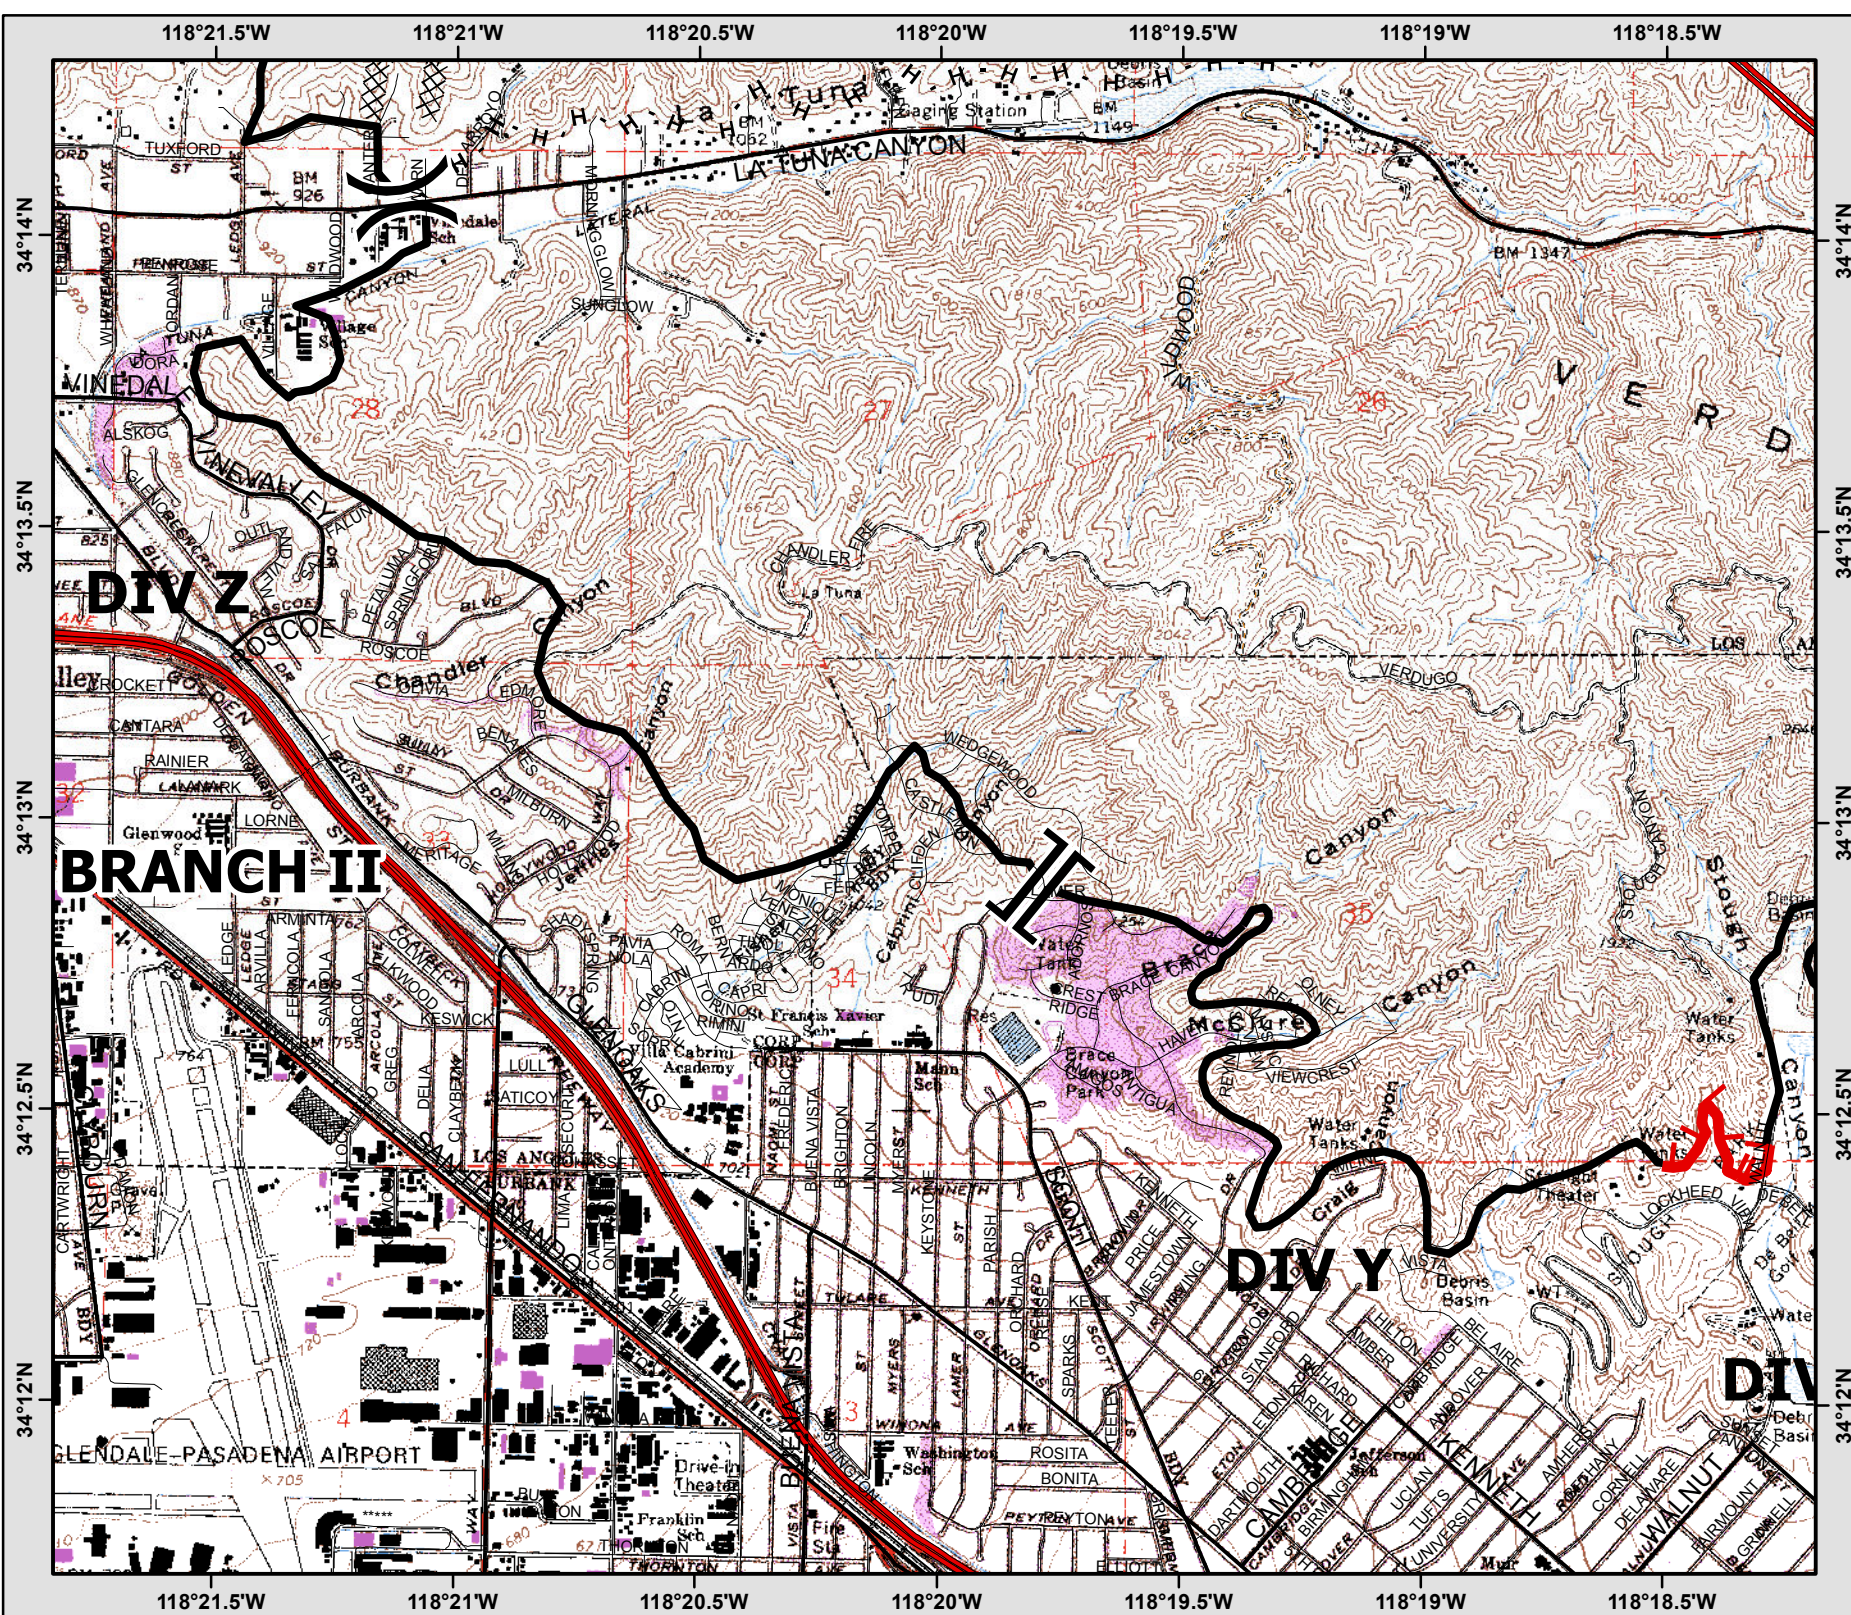

Completed  
Dozer Line

Completed  
Line

H - Hand Line

NAD83  
1:24,000

0 1,000  
Feet

# IAP MAP La Tuna Incident

CA-LFD-000965

Sep 6, 2017

Page 4