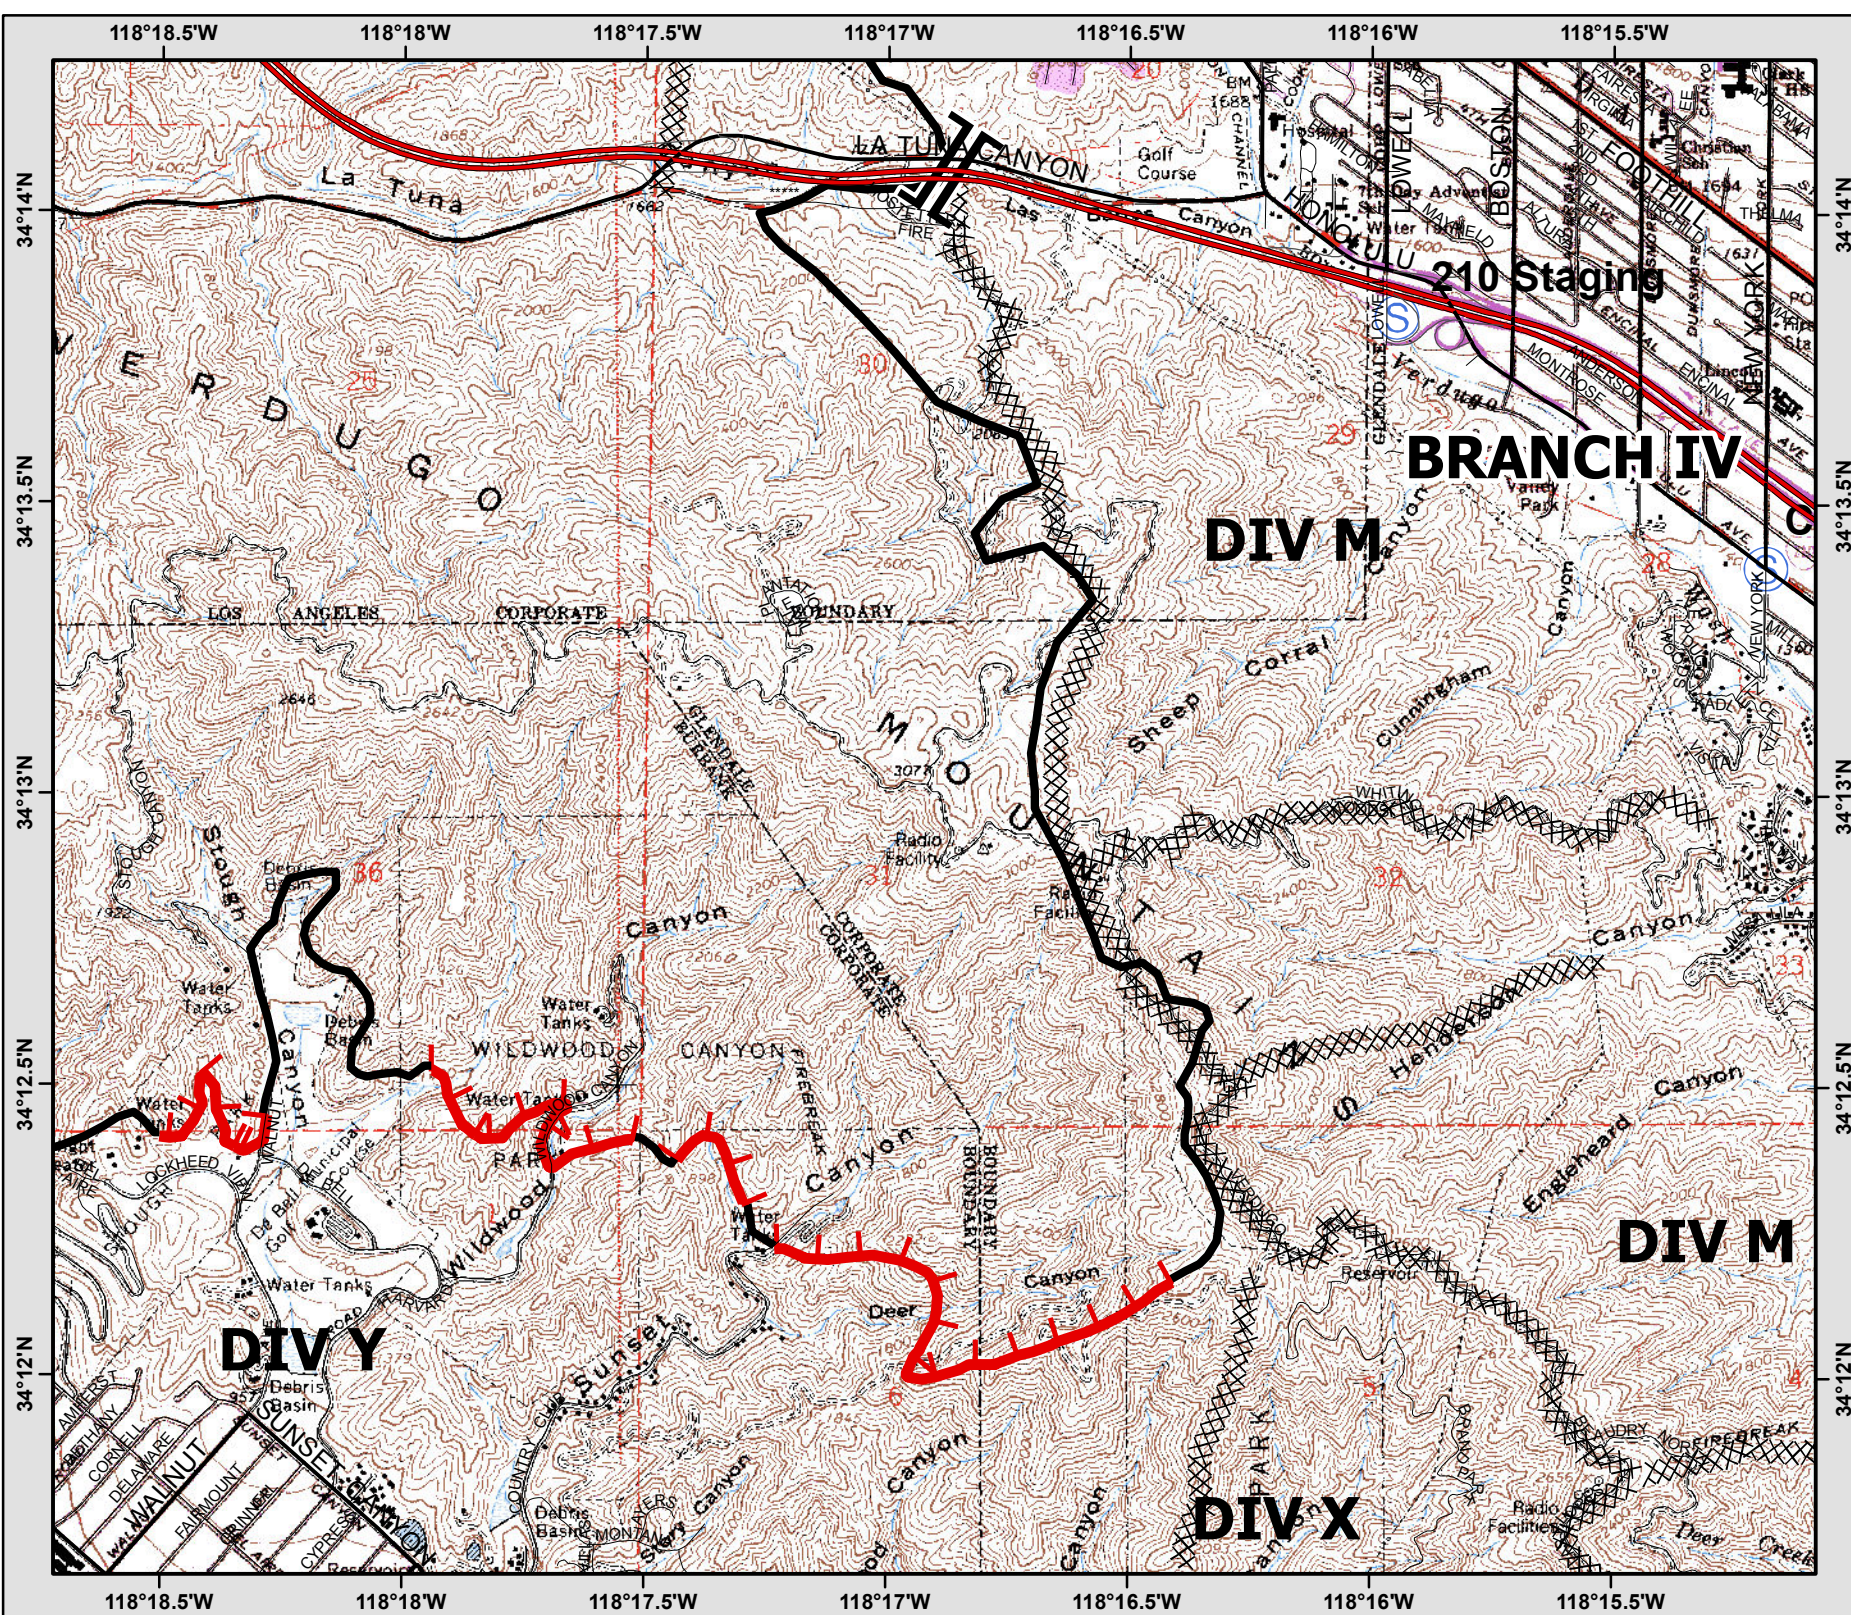

### Legend

( ) Division

[ ] Branch

(S) Staging Area

[ ] Uncontrol...  
Fire Edge

[X] Completed  
Dozer Line

[ ] Completed  
Line

NAD83  
1:24,000

0 1,000  
Feet