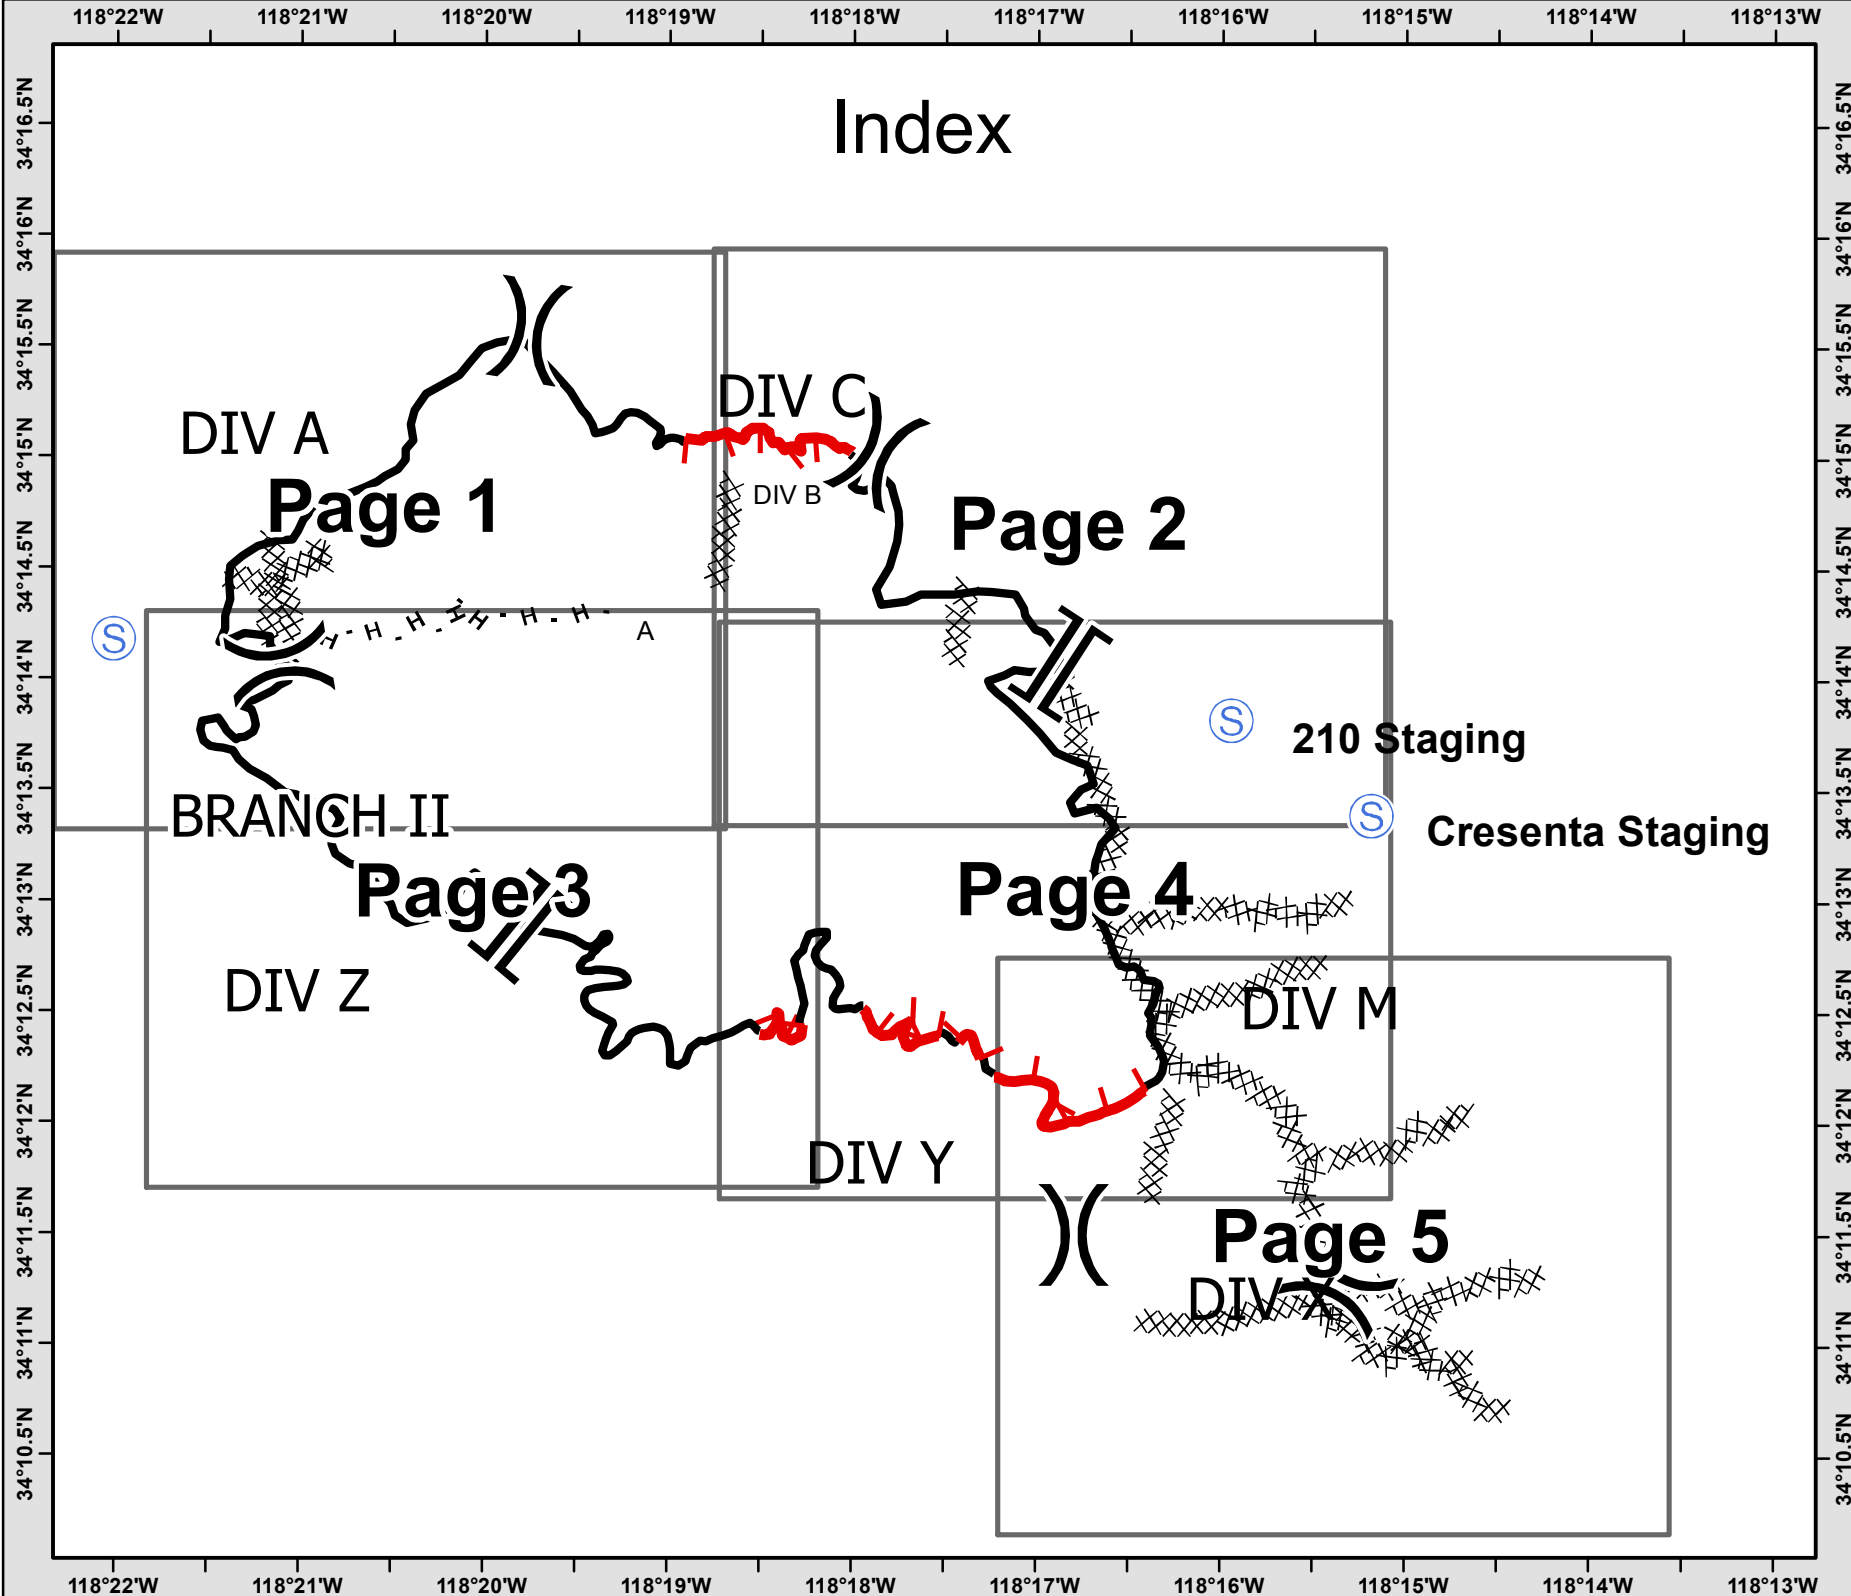

## La Tuna Incident

CA-LFD-000965

Sep 6, 2017

Index

### Legend

Division

Branch

Staging Area

Uncontrolled Fire Edge

Completed Dozer Line

Completed Line

Hand Line

# IAP MAP La Tuna Incident

CA-LFD-000965

Sep 6, 2017

Page 1