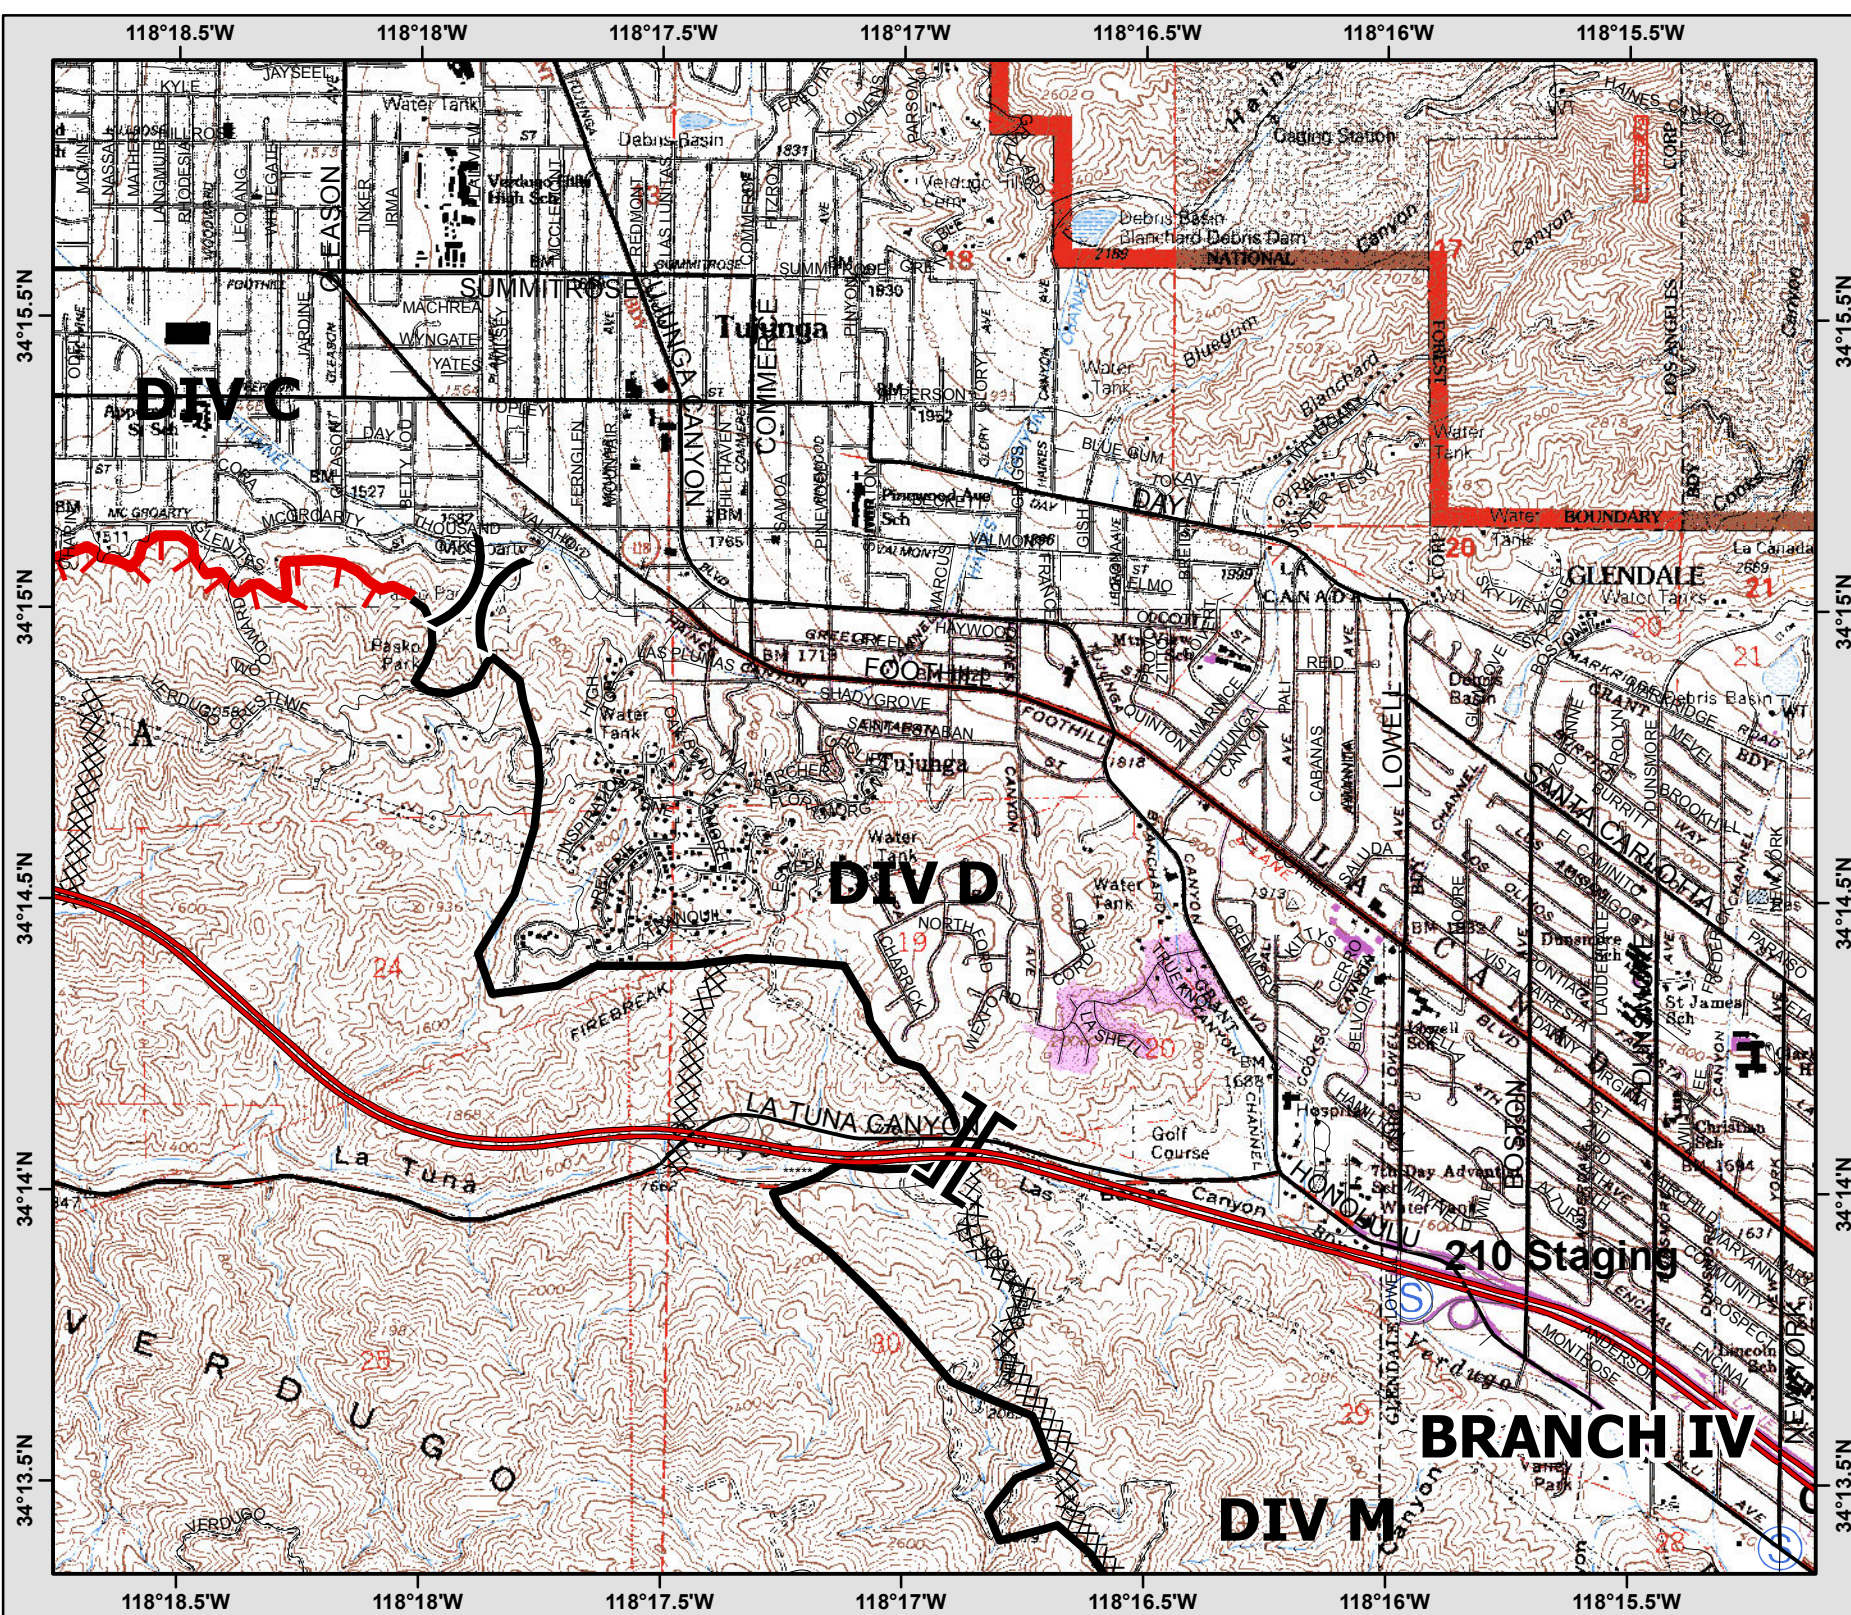

IAP MAP La Tuna Incident

CA-LFD-000965

Sep 6, 2017

Page 2

Legend

( ) Division

[ ] Branch

(S) Staging Area

[ ] Uncontrol...
Fire Edge

[X] Completed
Dozer Line

[ ] Completed
Line

NAD83
1:24,000

0 1,000
Feet