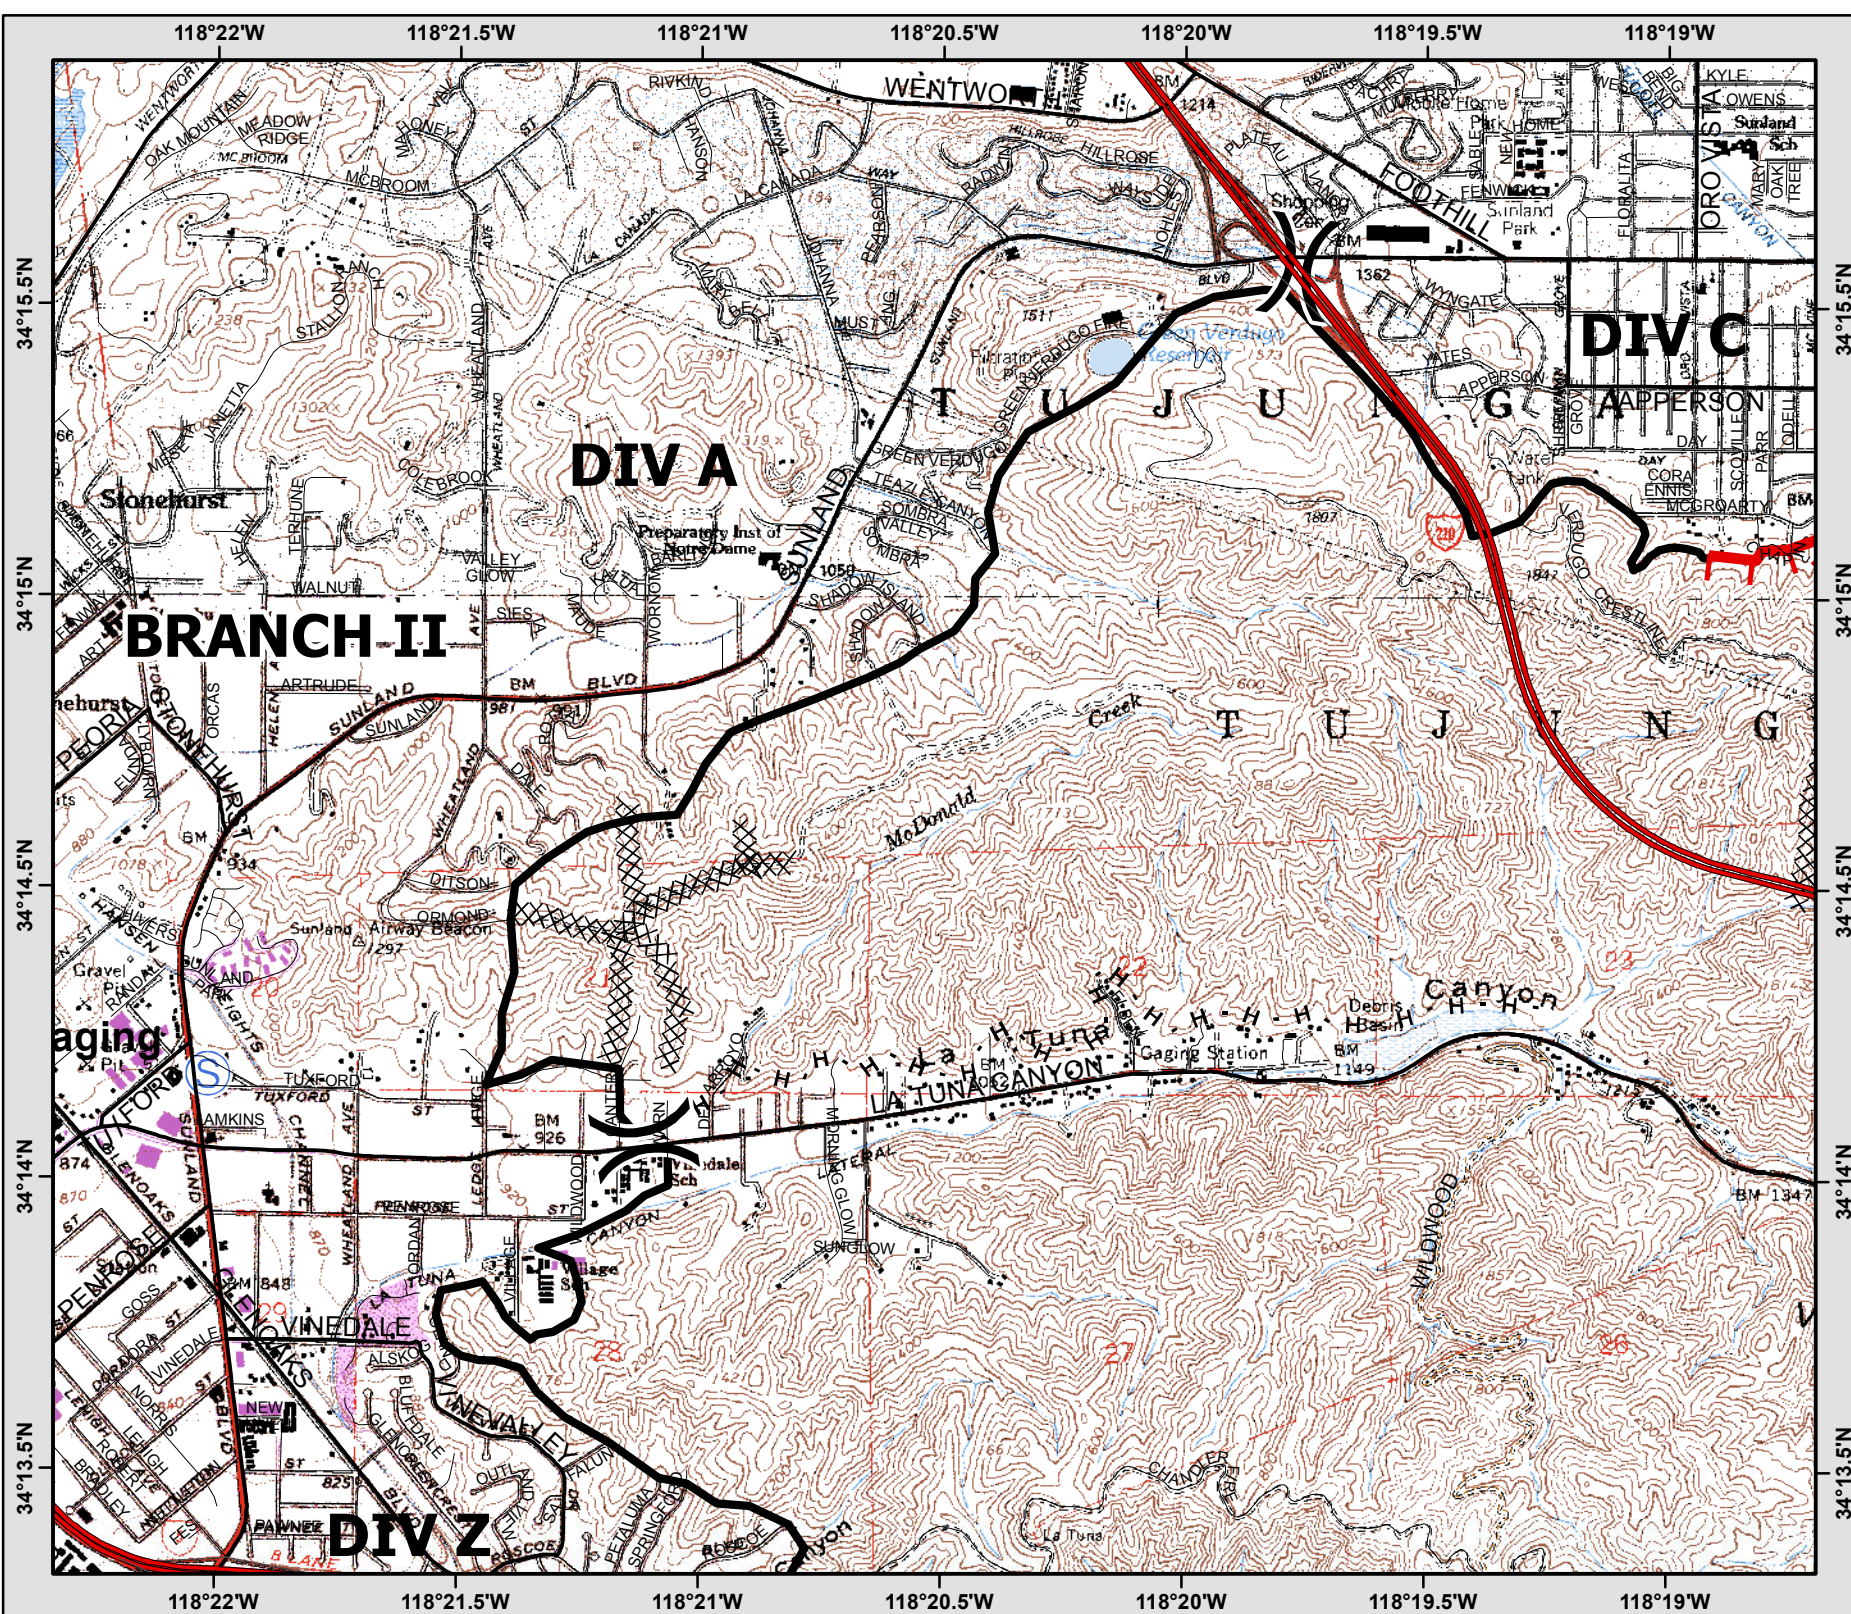

# IAP MAP La Tuna Incident

CA-LFD-000965

Sep 6, 2017

Page 1

## Legend

( ) Division

[ ] Branch

(S) Staging Area

[ ] Uncontrol...  
Fire Edge

[X] Completed  
Dozer Line

[ ] Completed  
Line

H - Hand Line

# IAP MAP La Tuna Incident

CA-LFD-000965

Sep 6, 2017

Page 2