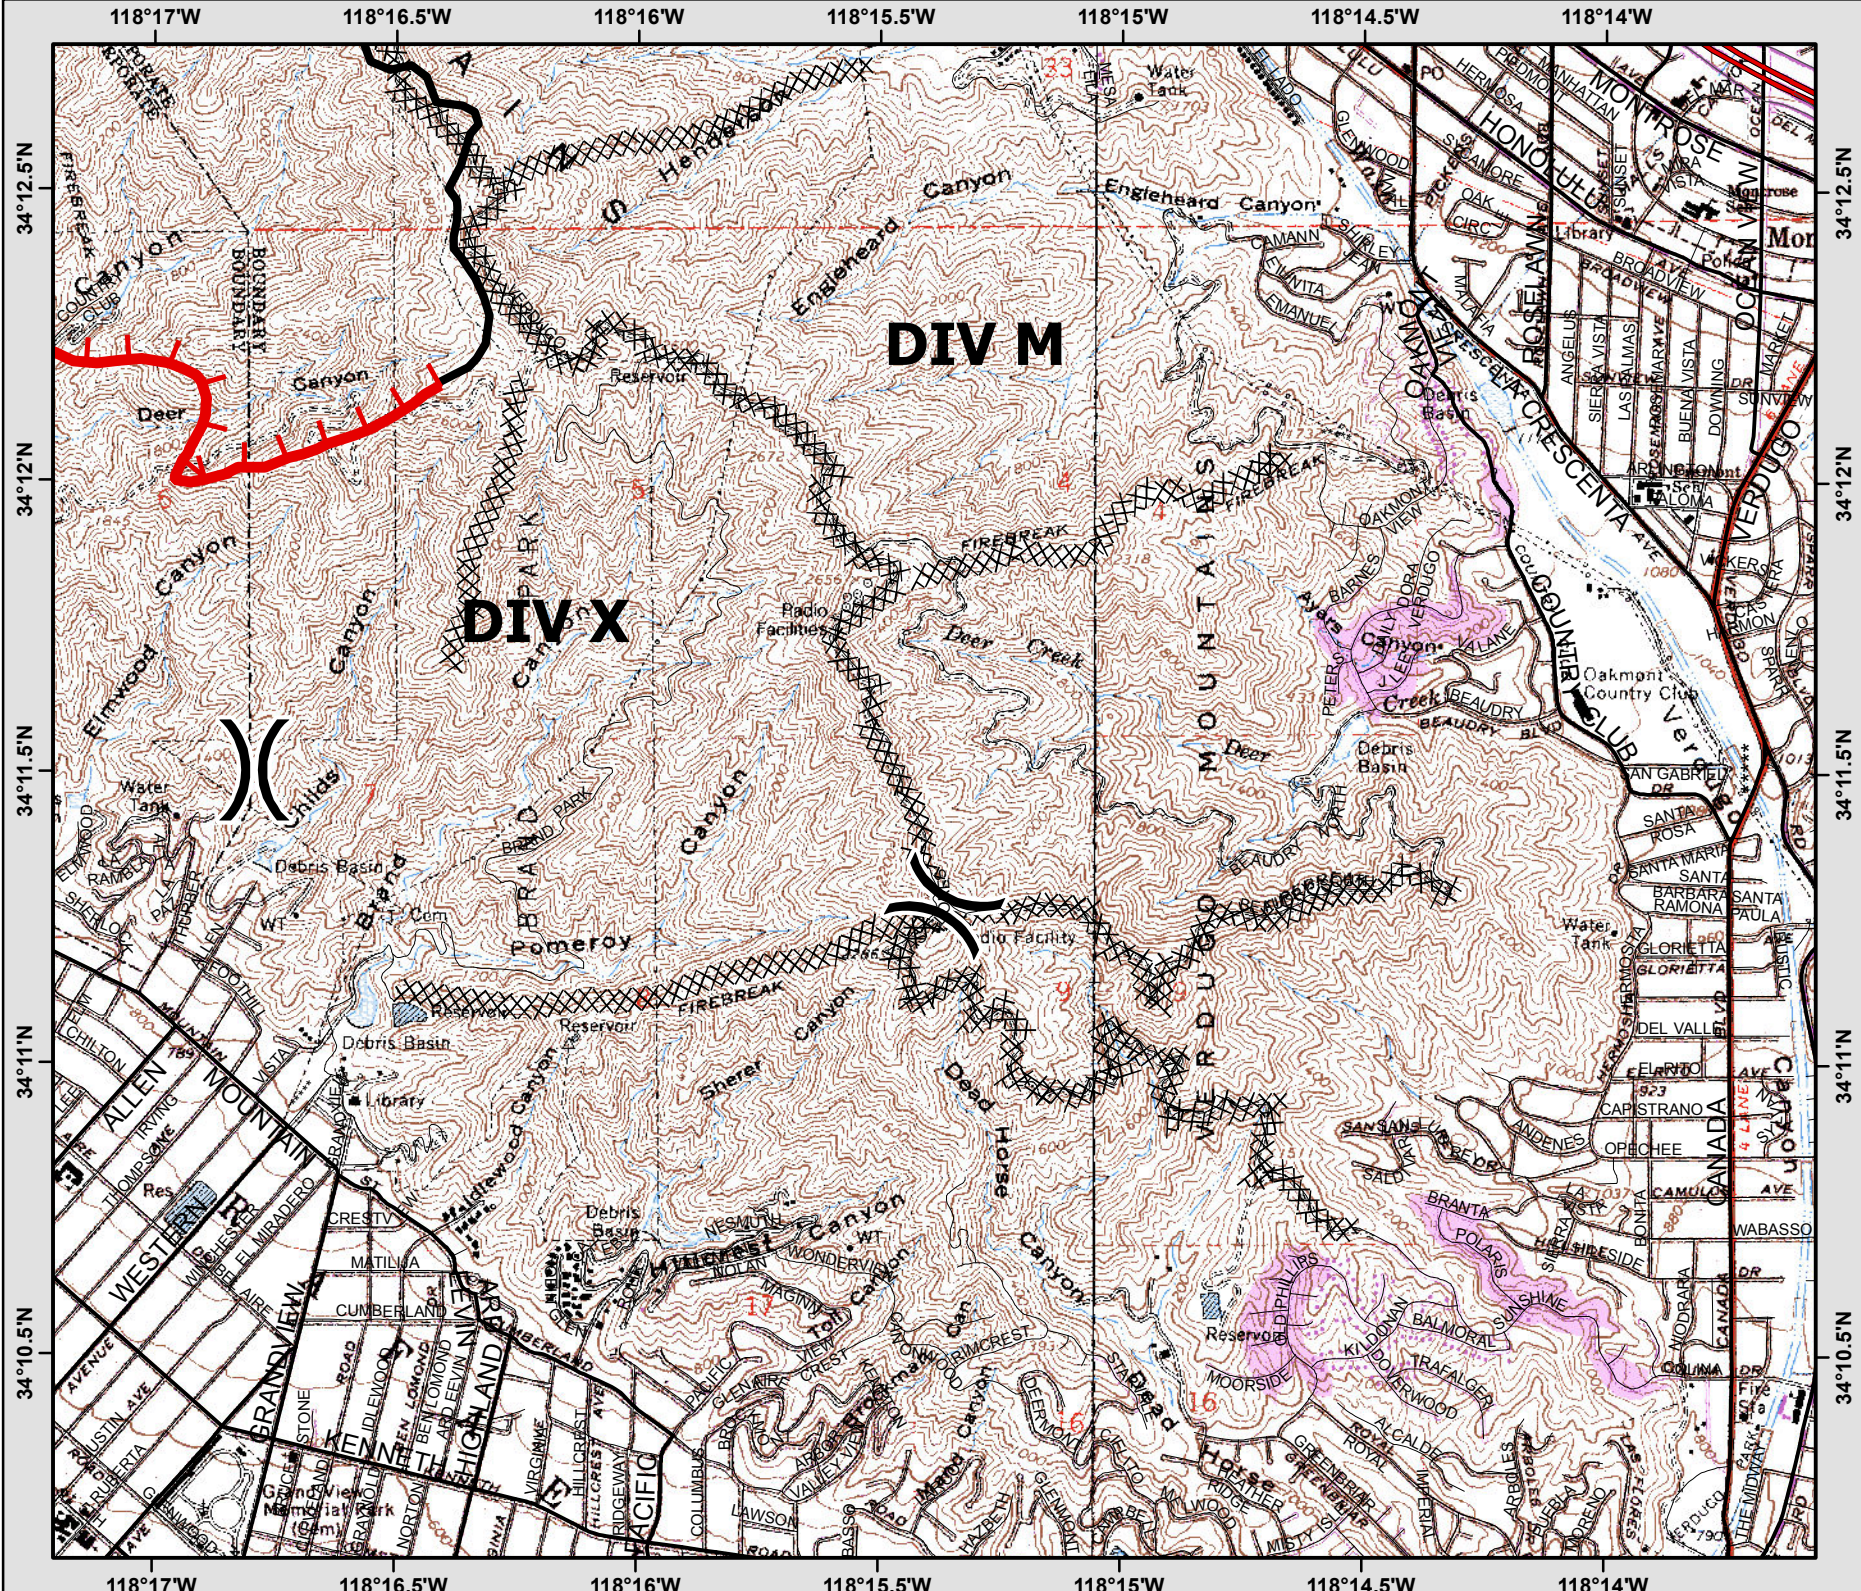

## Legend

( ) Division

[ ] Branch

— Uncontrol...  
Fire Edge

XXXXX Completed  
Dozer Line

— Completed  
Line

NAD83  
1:24,000

# IAP MAP La Tuna Incident

CA-LFD-000965

Sep 6, 2017

## Legend

( ) Division

[ ] Branch

— Uncontrol...  
Fire Edge

XXXXX Completed  
Dozer Line

— Completed  
Line

NAD83  
1:24,000

0 1,000  
Feet