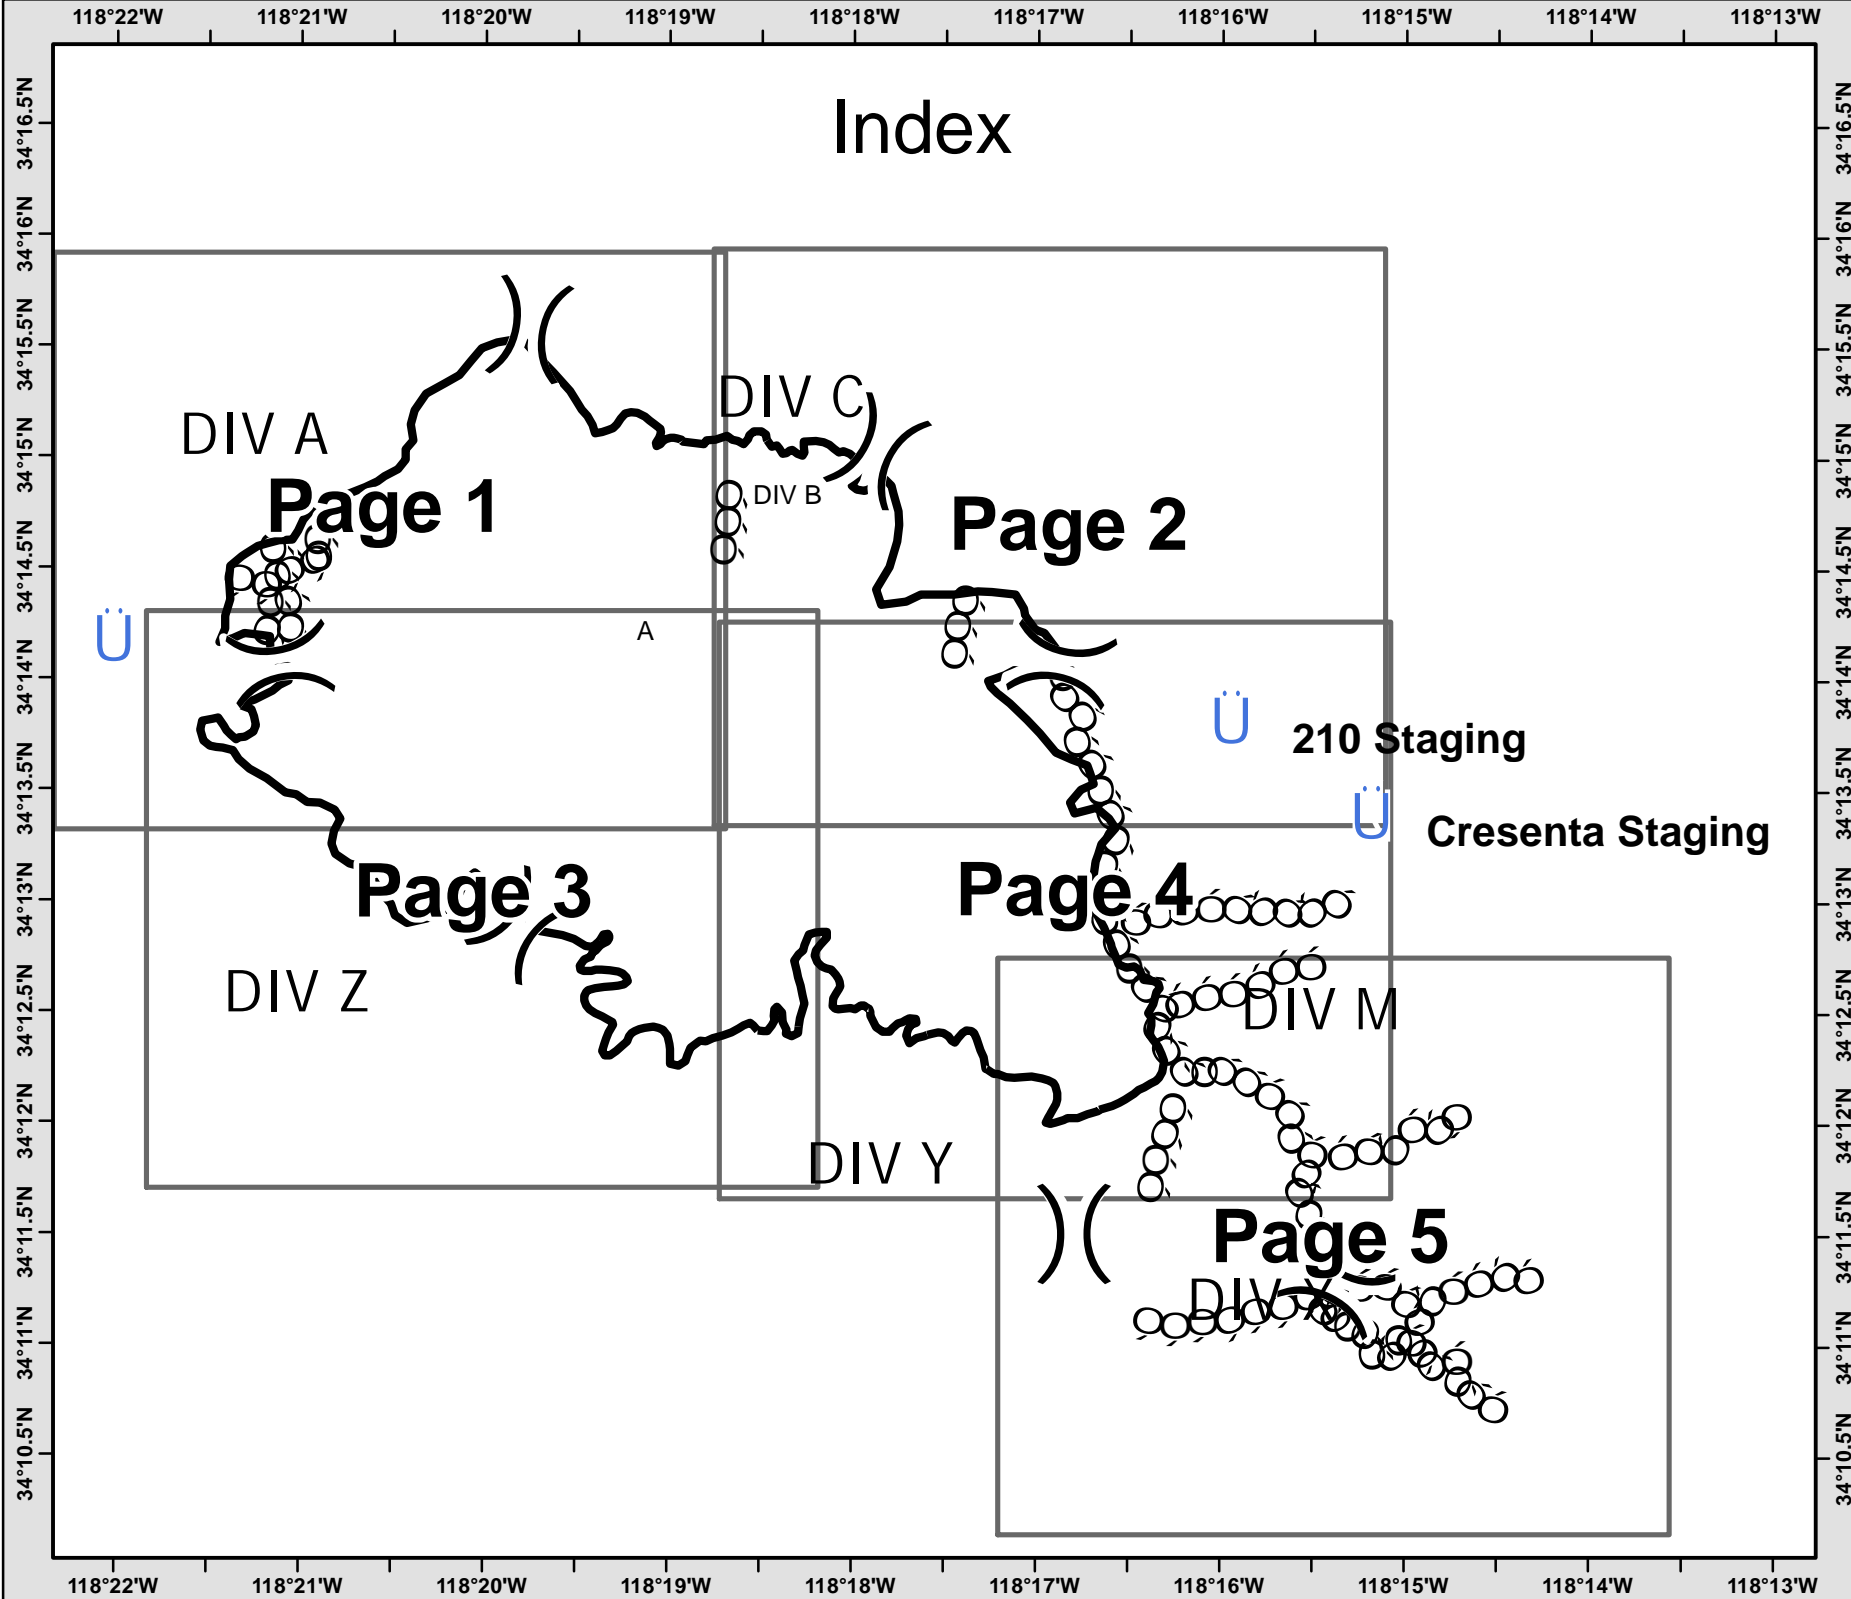

IAP MAP

La Tuna Incident

CA-LFD-000965

Sep 8-10, 2017

Index

Legend

)) Division

]] Branch

Ü Staging Area

oo Completed Dozer Line

— Completed Line

NAD83
1:63,000
0,1,000
Feet

IAP MAP La Tuna Incident

CA-LFD-000965

Sep 8-10, 2017

Page 2

Completed Dozer Line

Completed Line

NAD83
1:24,000
0 1,000
Feet

IAP MAP La Tuna Incident

CA-LFD-000965

Sep 8-10, 2017

Page 4

Legend

Division

Branch

Staging Area

Completed Dozer Line

Completed Line

NAD83
1:24,000

0 1,000
Feet

IAP MAP La Tuna Incident