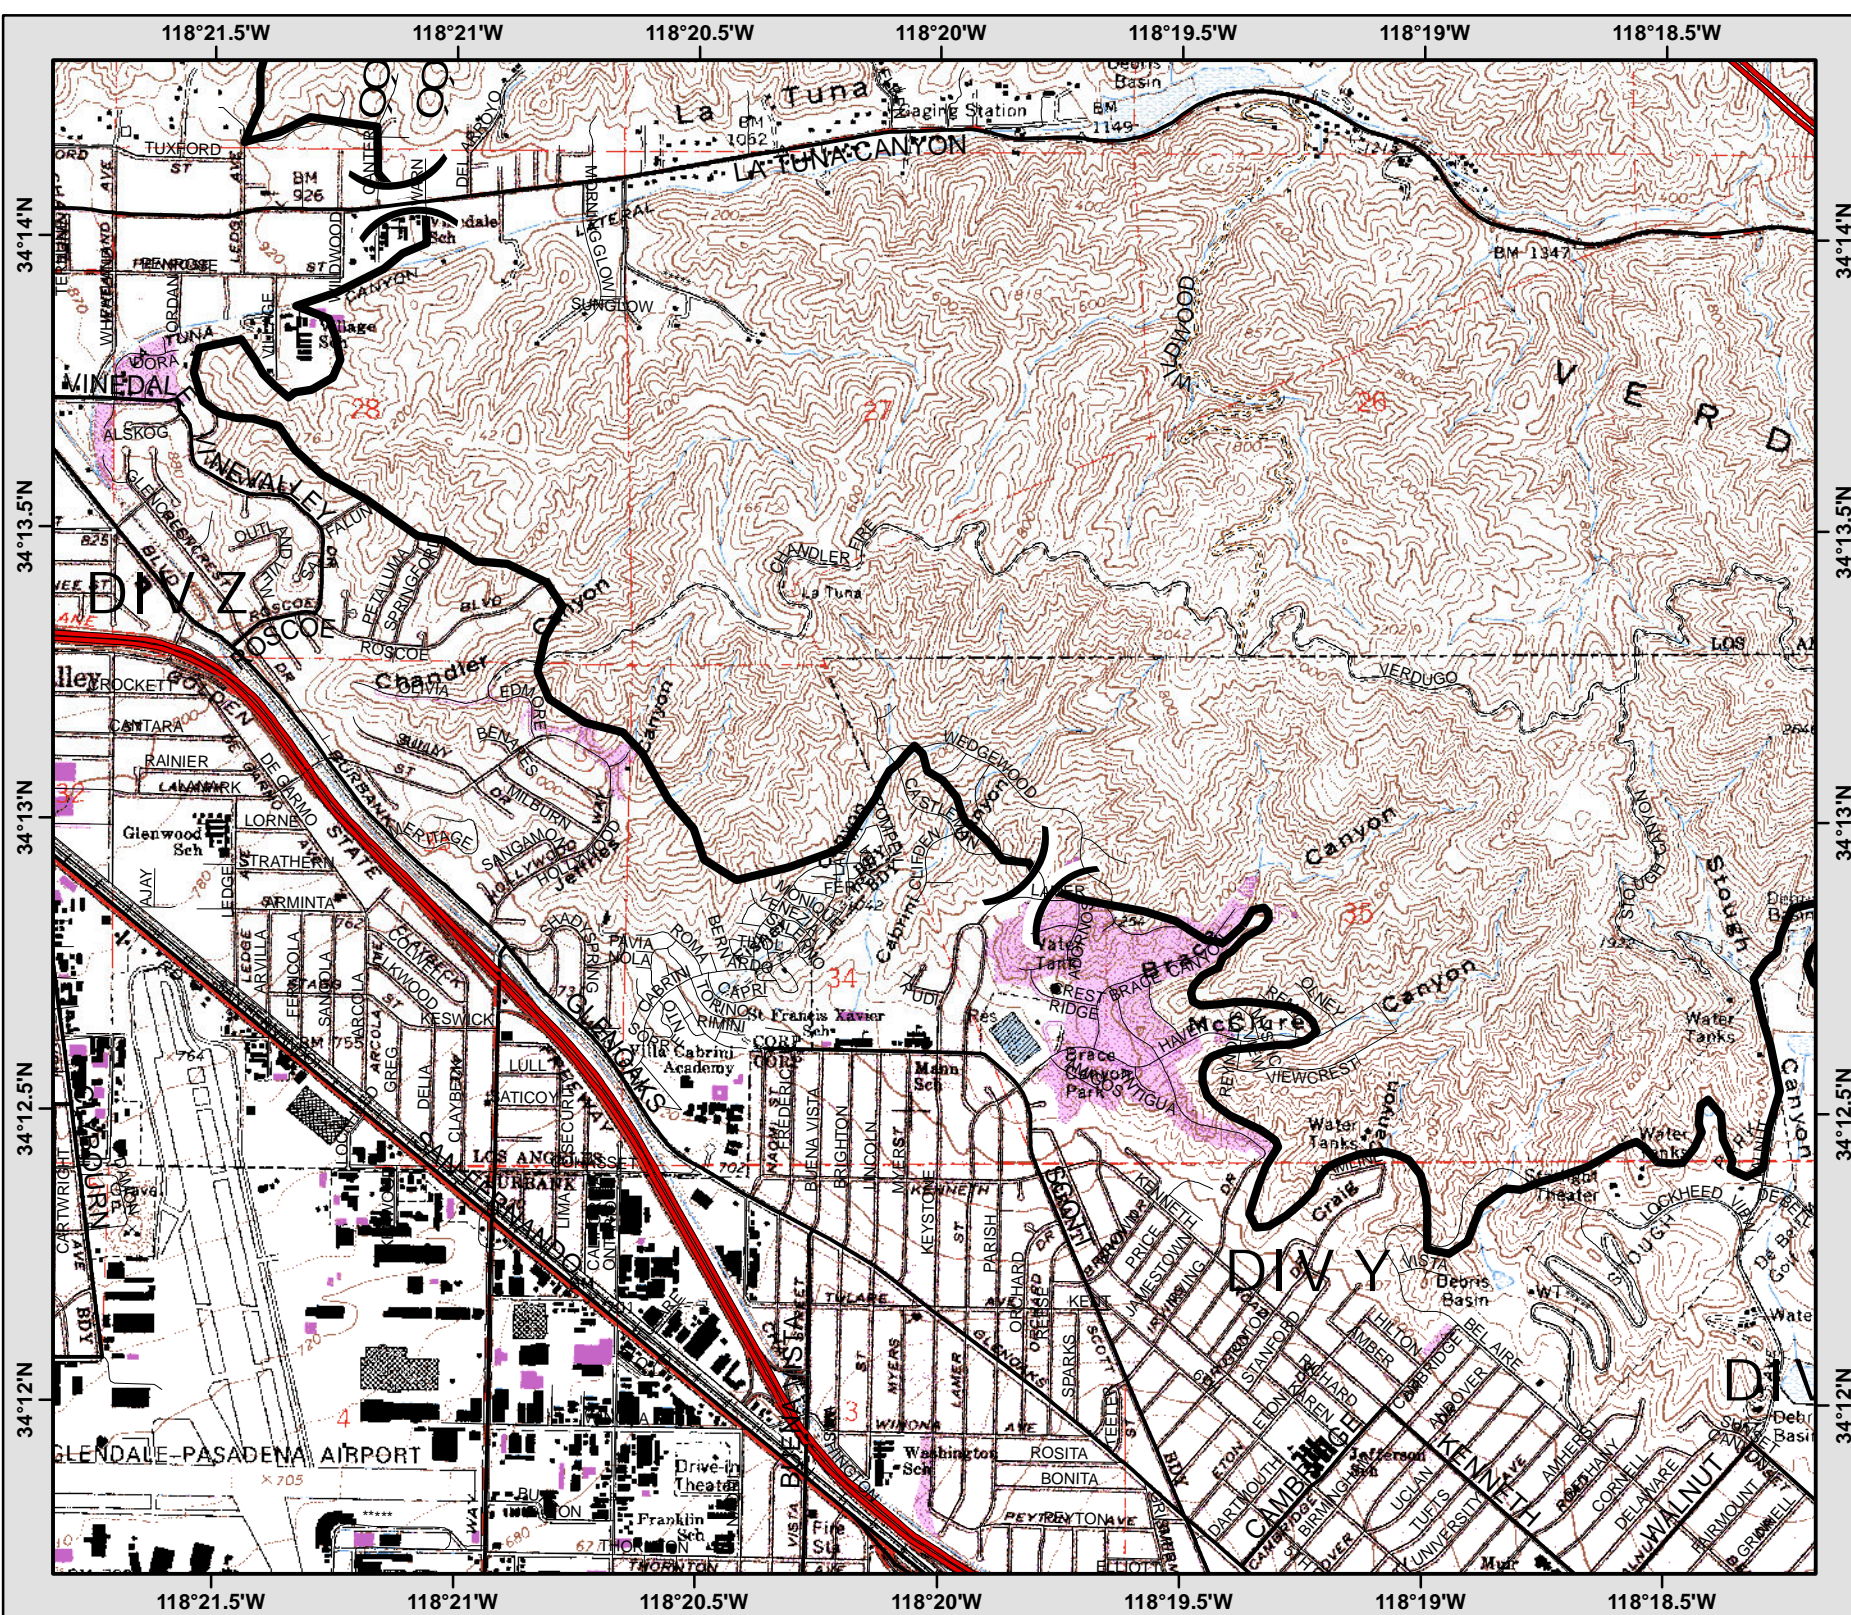

IAP MAP

La Tuna Incident

CA-LFD-000965

Sep 8-10, 2017

Index

Legend

)) Division

]] Branch

Feet

IAP MAP La Tuna Incident

CA-LFD-000965

Sep 8-10, 2017

Page 3

Legend

Division

Branch

Completed Dozer Line

Completed Line

NAD83
1:24,000
0 1,000
Feet

IAP MAP La Tuna Incident

CA-LFD-000965

Sep 8-10, 2017

Page 4

Legend

Division

Branch

Staging Area

Completed Dozer Line

Completed Line

NAD83
1:24,000

0 1,000
Feet

IAP MAP La Tuna Incident