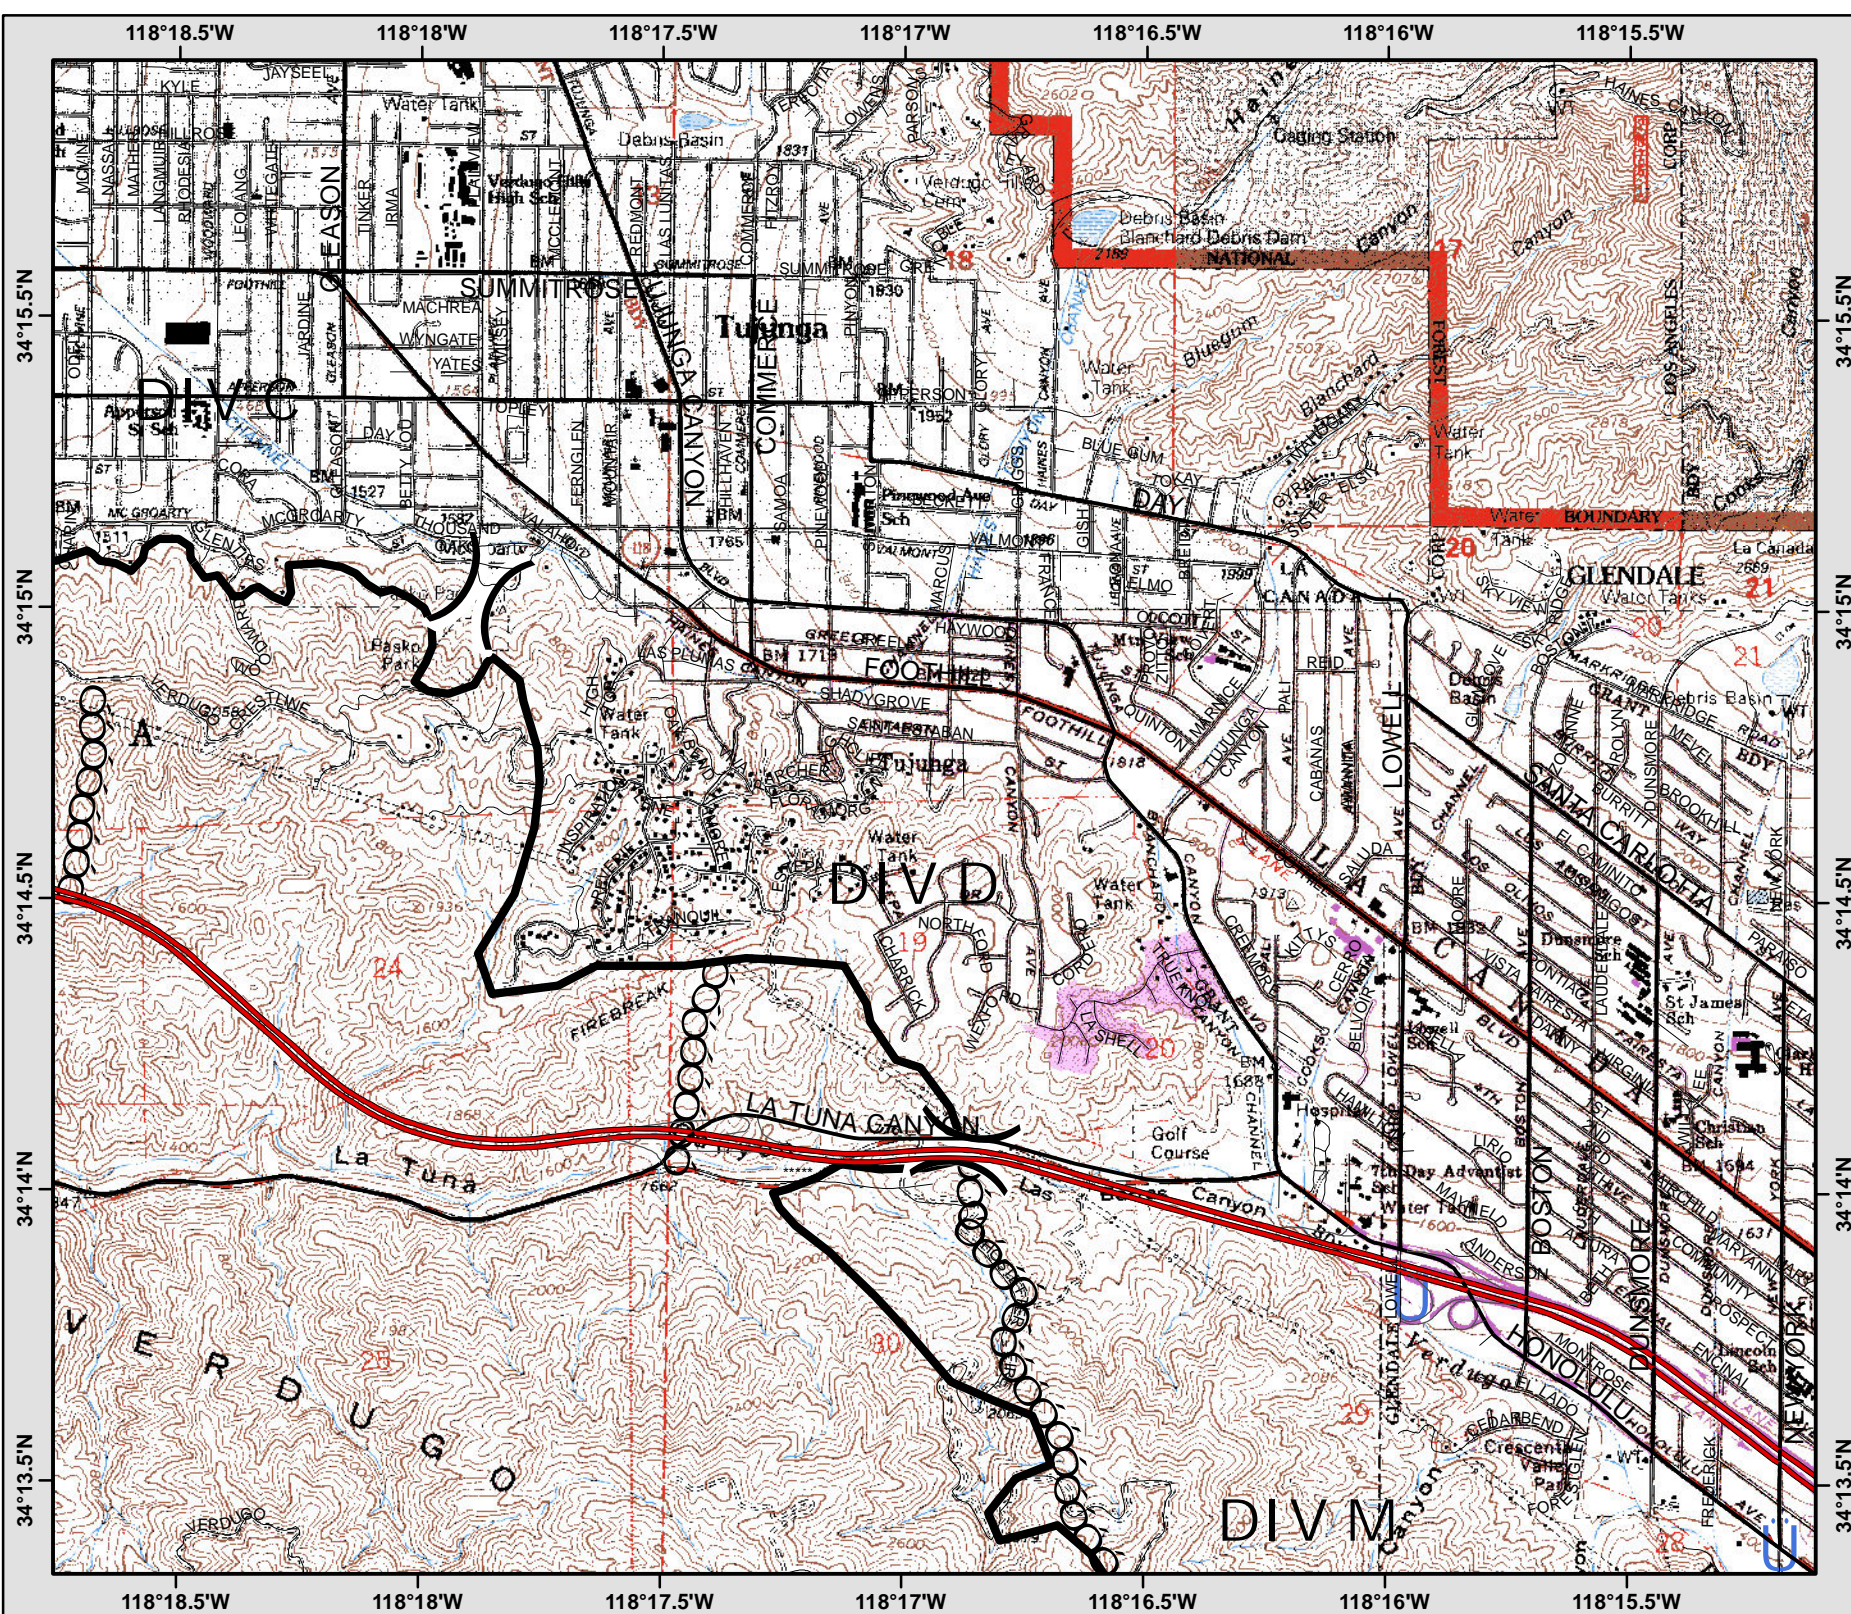

IAP MAP

La Tuna Incident

CA-LFD-000965

Sep 8-10, 2017

Index

Legend

)) Division

]] Branch

Feet

IAP MAP La Tuna Incident

CA-LFD-000965

Sep 8-10, 2017

Page 3

Legend

Division

Branch

Completed Dozer Line

Completed Line

NAD83
1:24,000
0 1,000
Feet

IAP MAP La Tuna Incident

CA-LFD-000965

Sep 8-10, 2017

Page 4

Legend

Division

Branch

Staging Area

Completed Dozer Line

Completed Line

NAD83
1:24,000

0 1,000
Feet

IAP MAP La Tuna Incident