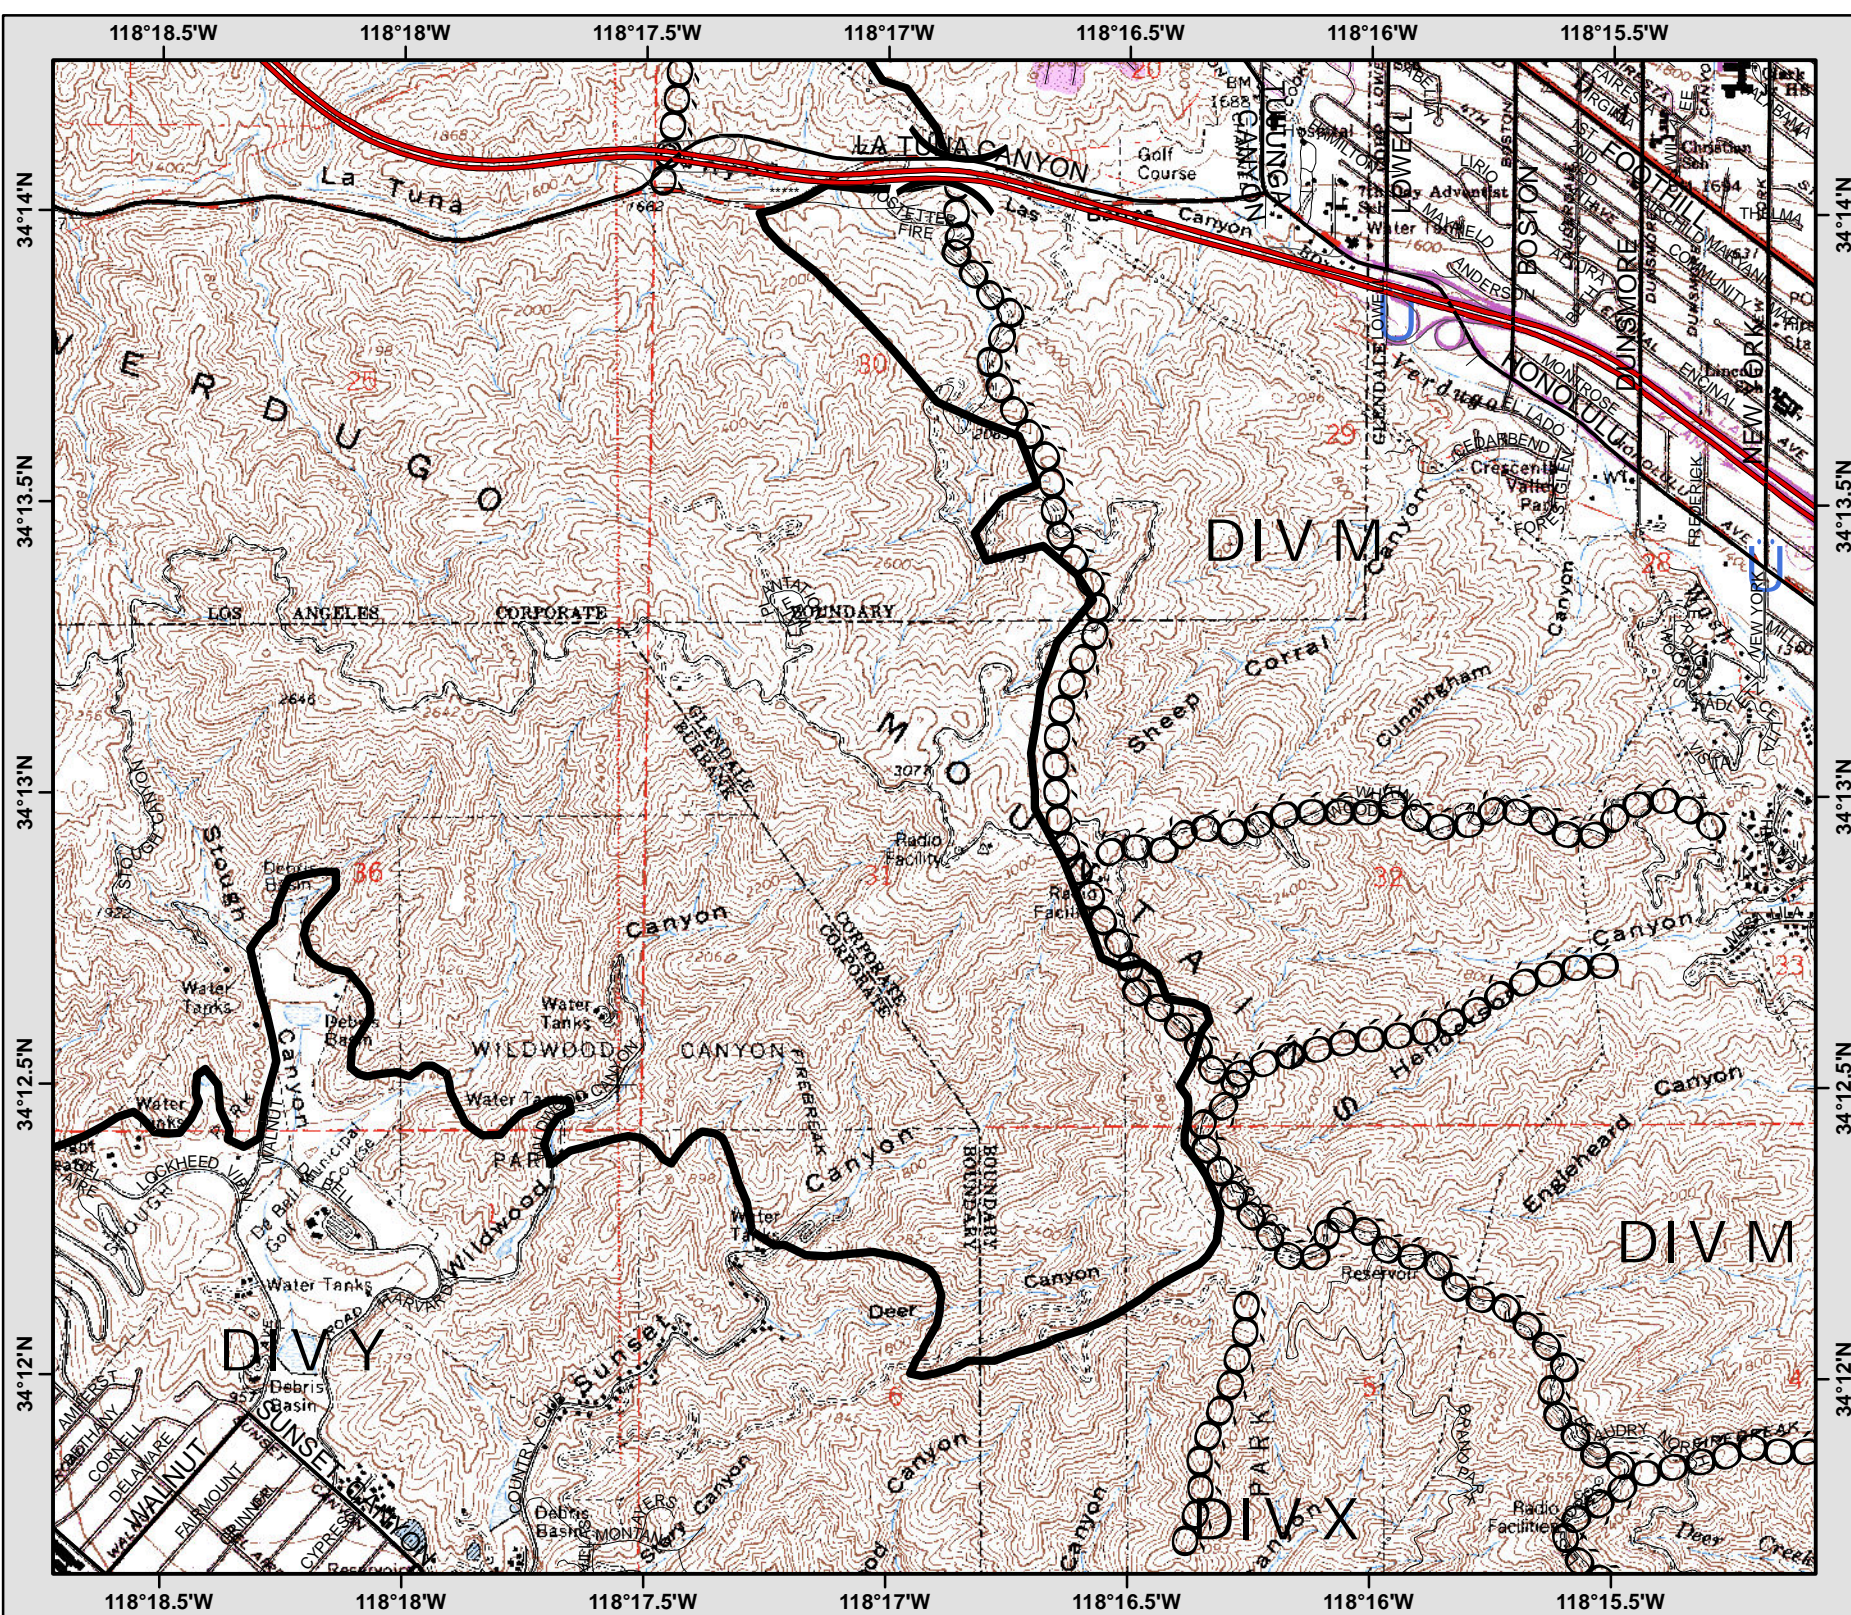

IAP MAP

La Tuna Incident

CA-LFD-000965

Sep 8-10, 2017

Index

Legend

)) Division

]] Branch

Ü Staging Area

oo Completed Dozer Line

— Completed Line

NAD83
1:63,000
0,1,000
Feet

IAP MAP La Tuna Incident

CA-LFD-000965

Sep 8-10, 2017

Page 2

Completed Dozer Line

Completed Line

NAD83
1:24,000
0 1,000
Feet

IAP MAP La Tuna Incident

CA-LFD-000965

Sep 8-10, 2017

Page 4

Legend

Division

Branch

Staging Area

Completed Dozer Line

Completed Line

NAD83
1:24,000

0 1,000
Feet

IAP MAP La Tuna Incident