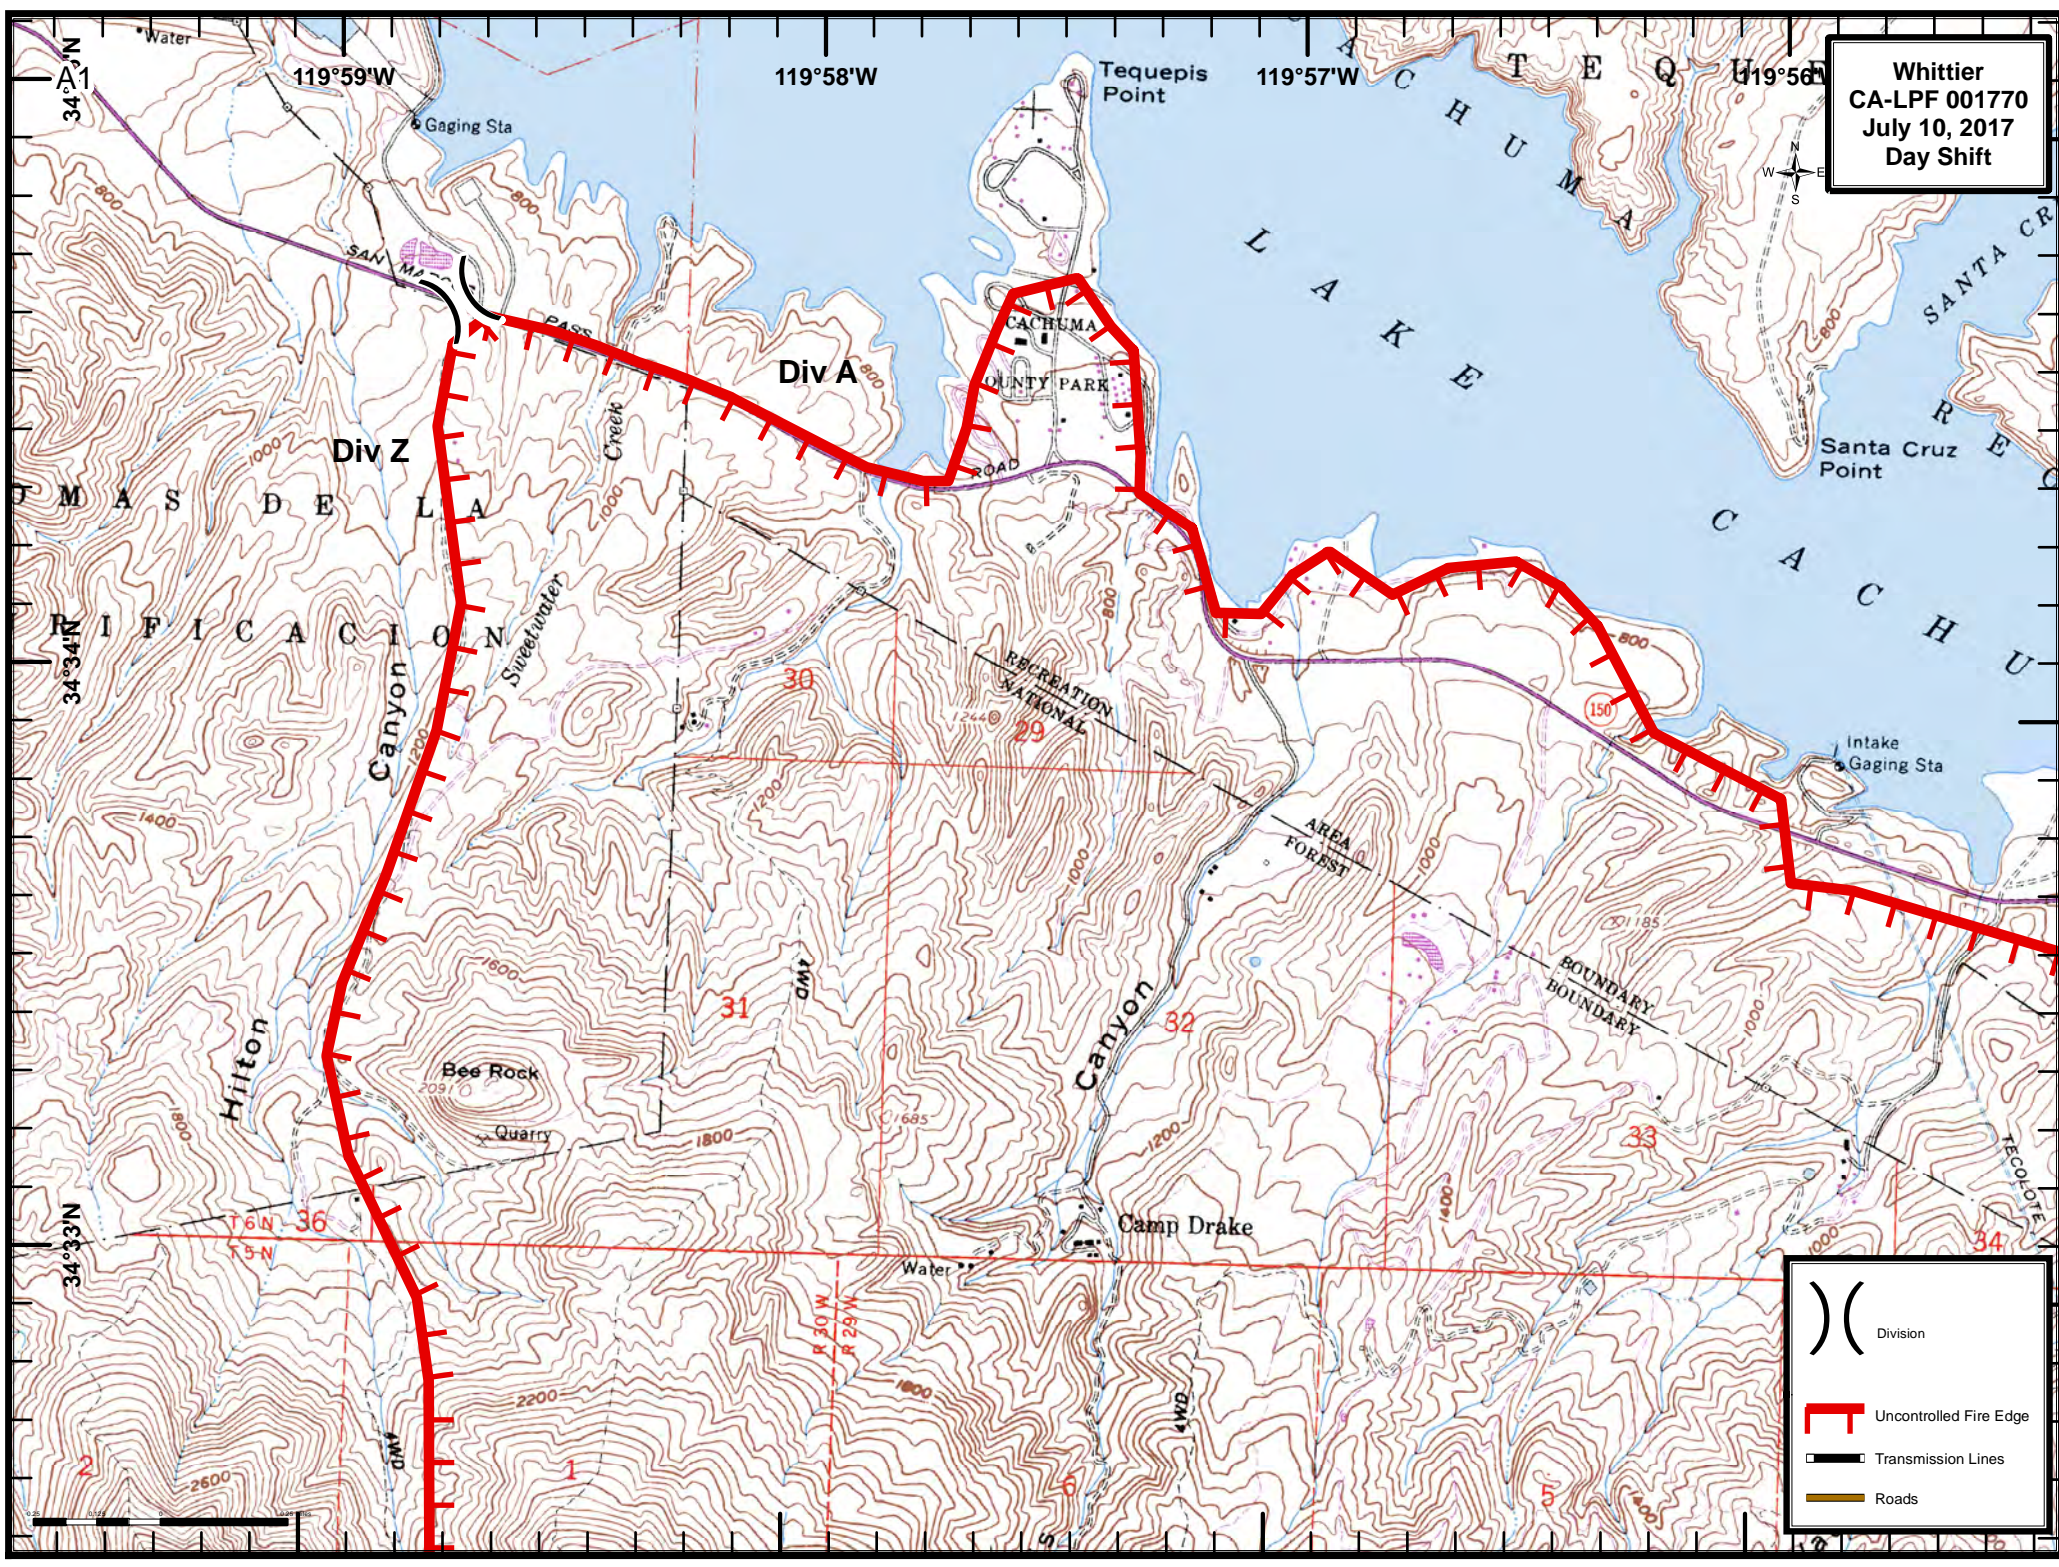

Whittier
CA-LPF 001770
July 10, 2017
Day Shift

	Division
	Uncontrolled Fire Edge
	Transmission Lines
	Roads

Whittier
CA-LPF 001770
July 10, 2017
Day Shift

-  Uncontrolled Fire Edge
-  Transmission Lines
-  Roads

Whittier
CA-LPF 001770
July 10, 2017
Day Shift

- Division
- Uncontrolled Fire Edge
- Transmission Lines
- Roads

Whittier
CA-LPF 001770
July 10, 2017
Day Shift

	Division
	Uncontrolled Fire Edge
	Transmission Lines
	Roads