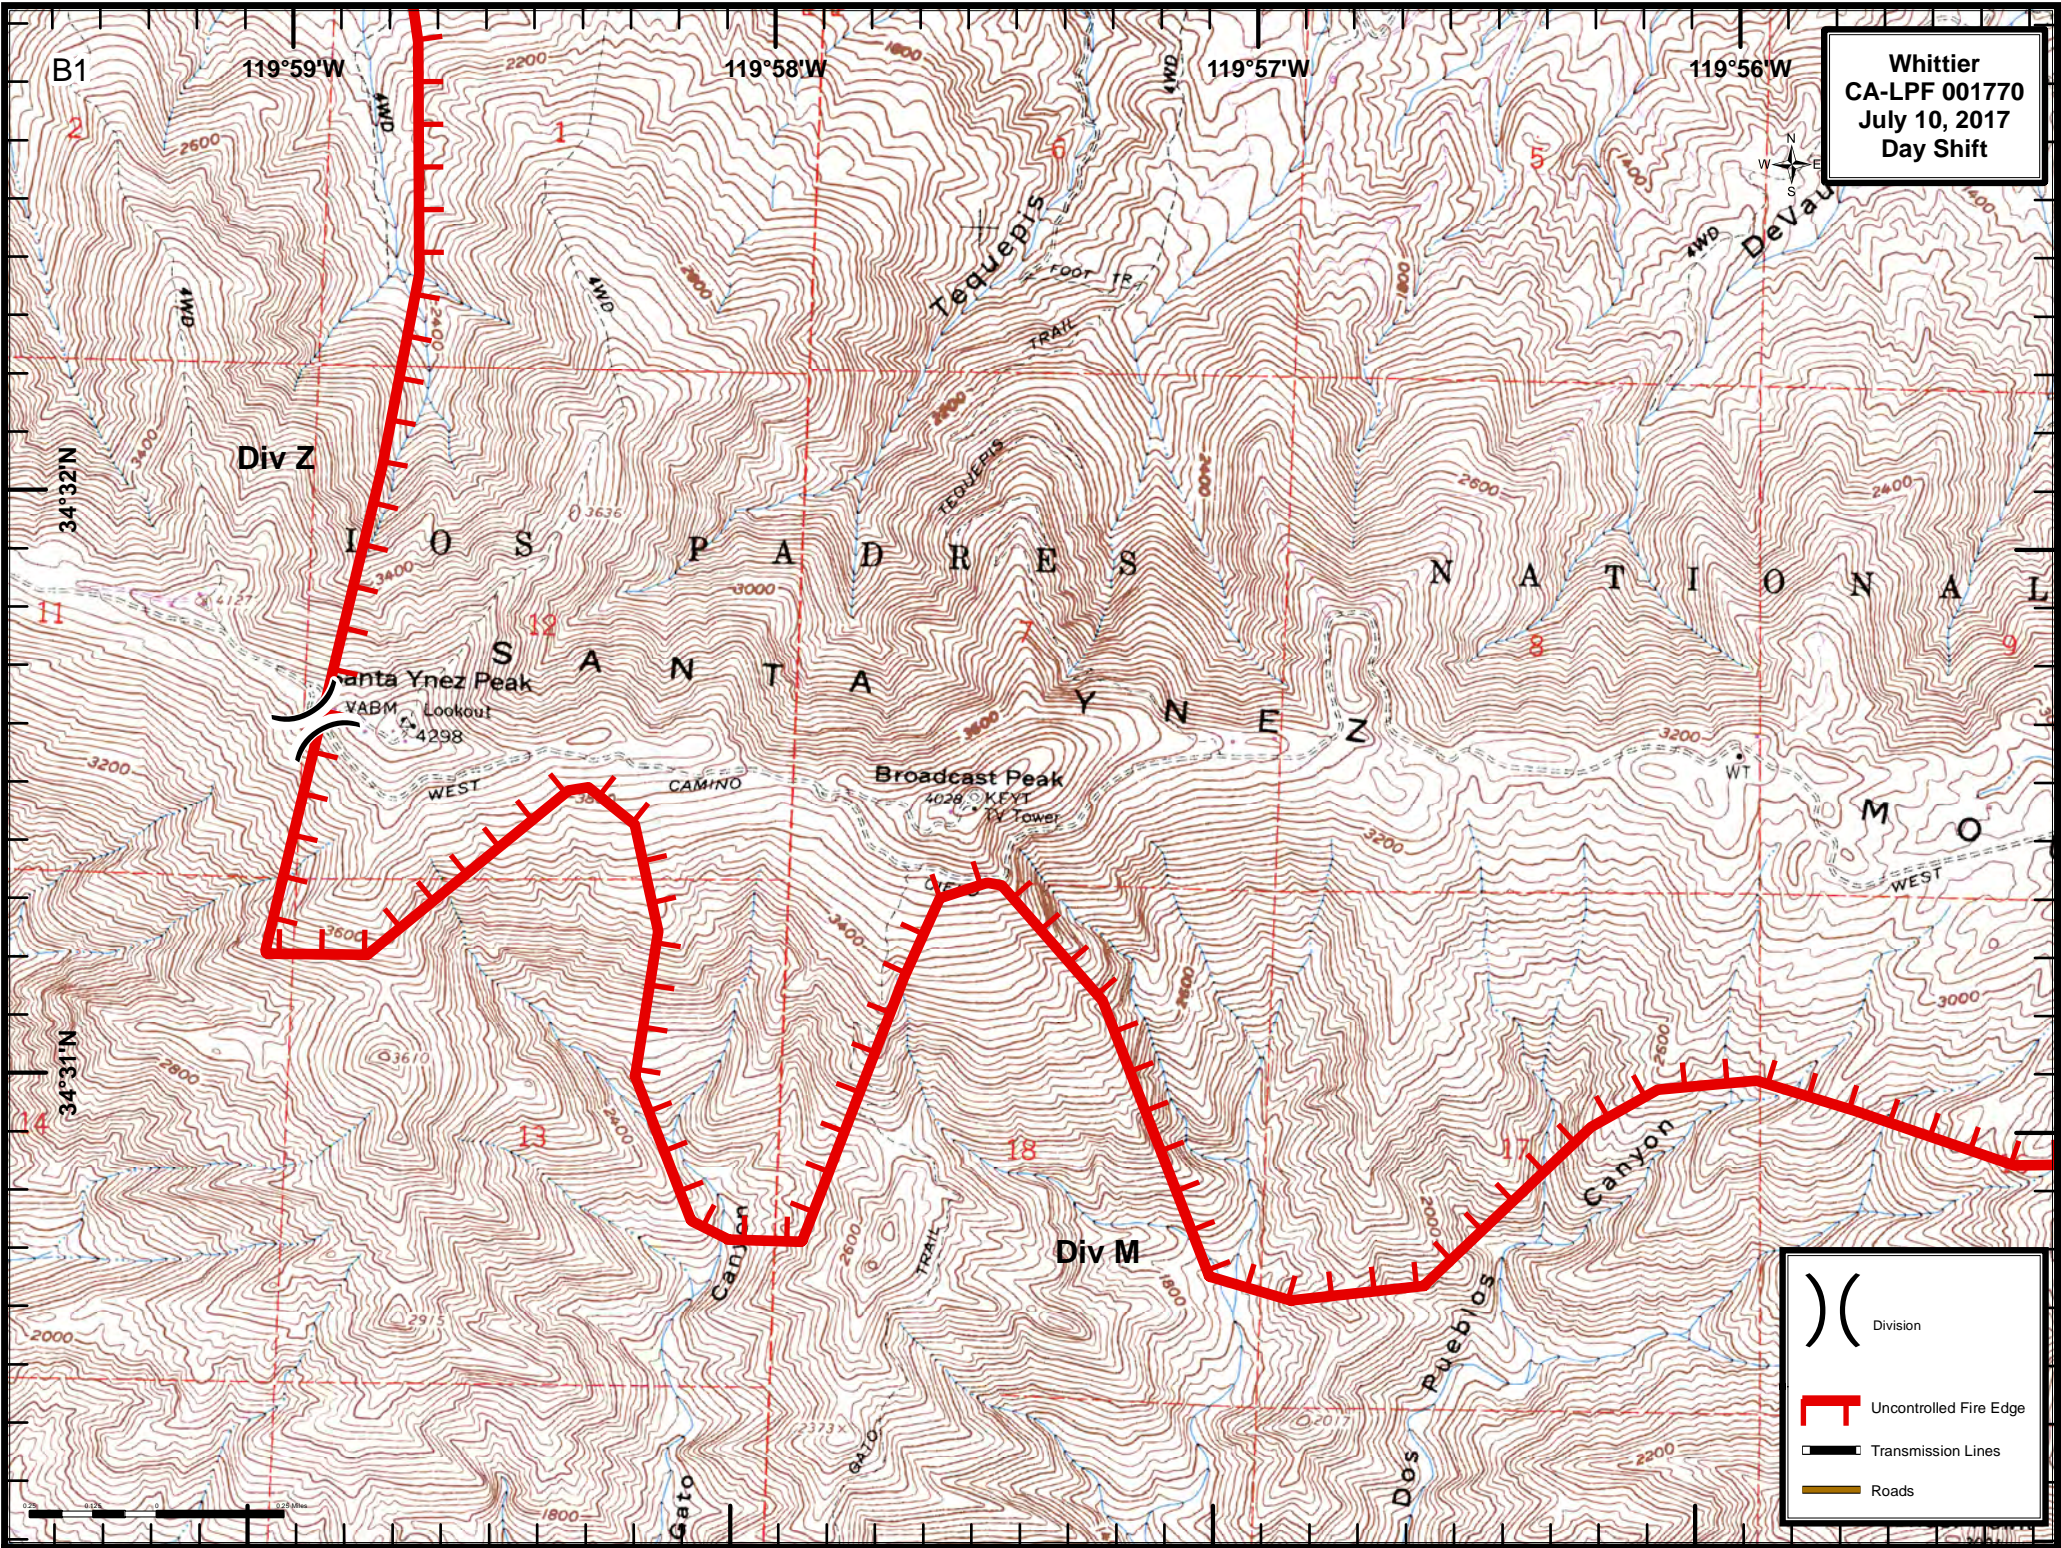

Whittier
CA-LPF 001770
July 10, 2017
Day Shift

	Division
	Uncontrolled Fire Edge
	Transmission Lines
	Roads

Whittier
CA-LPF 001770
July 10, 2017
Day Shift

-  Uncontrolled Fire Edge
-  Transmission Lines
-  Roads

Whittier
CA-LPF 001770
July 10, 2017
Day Shift

- Division
- Uncontrolled Fire Edge
- Transmission Lines
- Roads

Whittier
CA-LPF 001770
July 10, 2017
Day Shift

	Division
	Uncontrolled Fire Edge
	Transmission Lines
	Roads