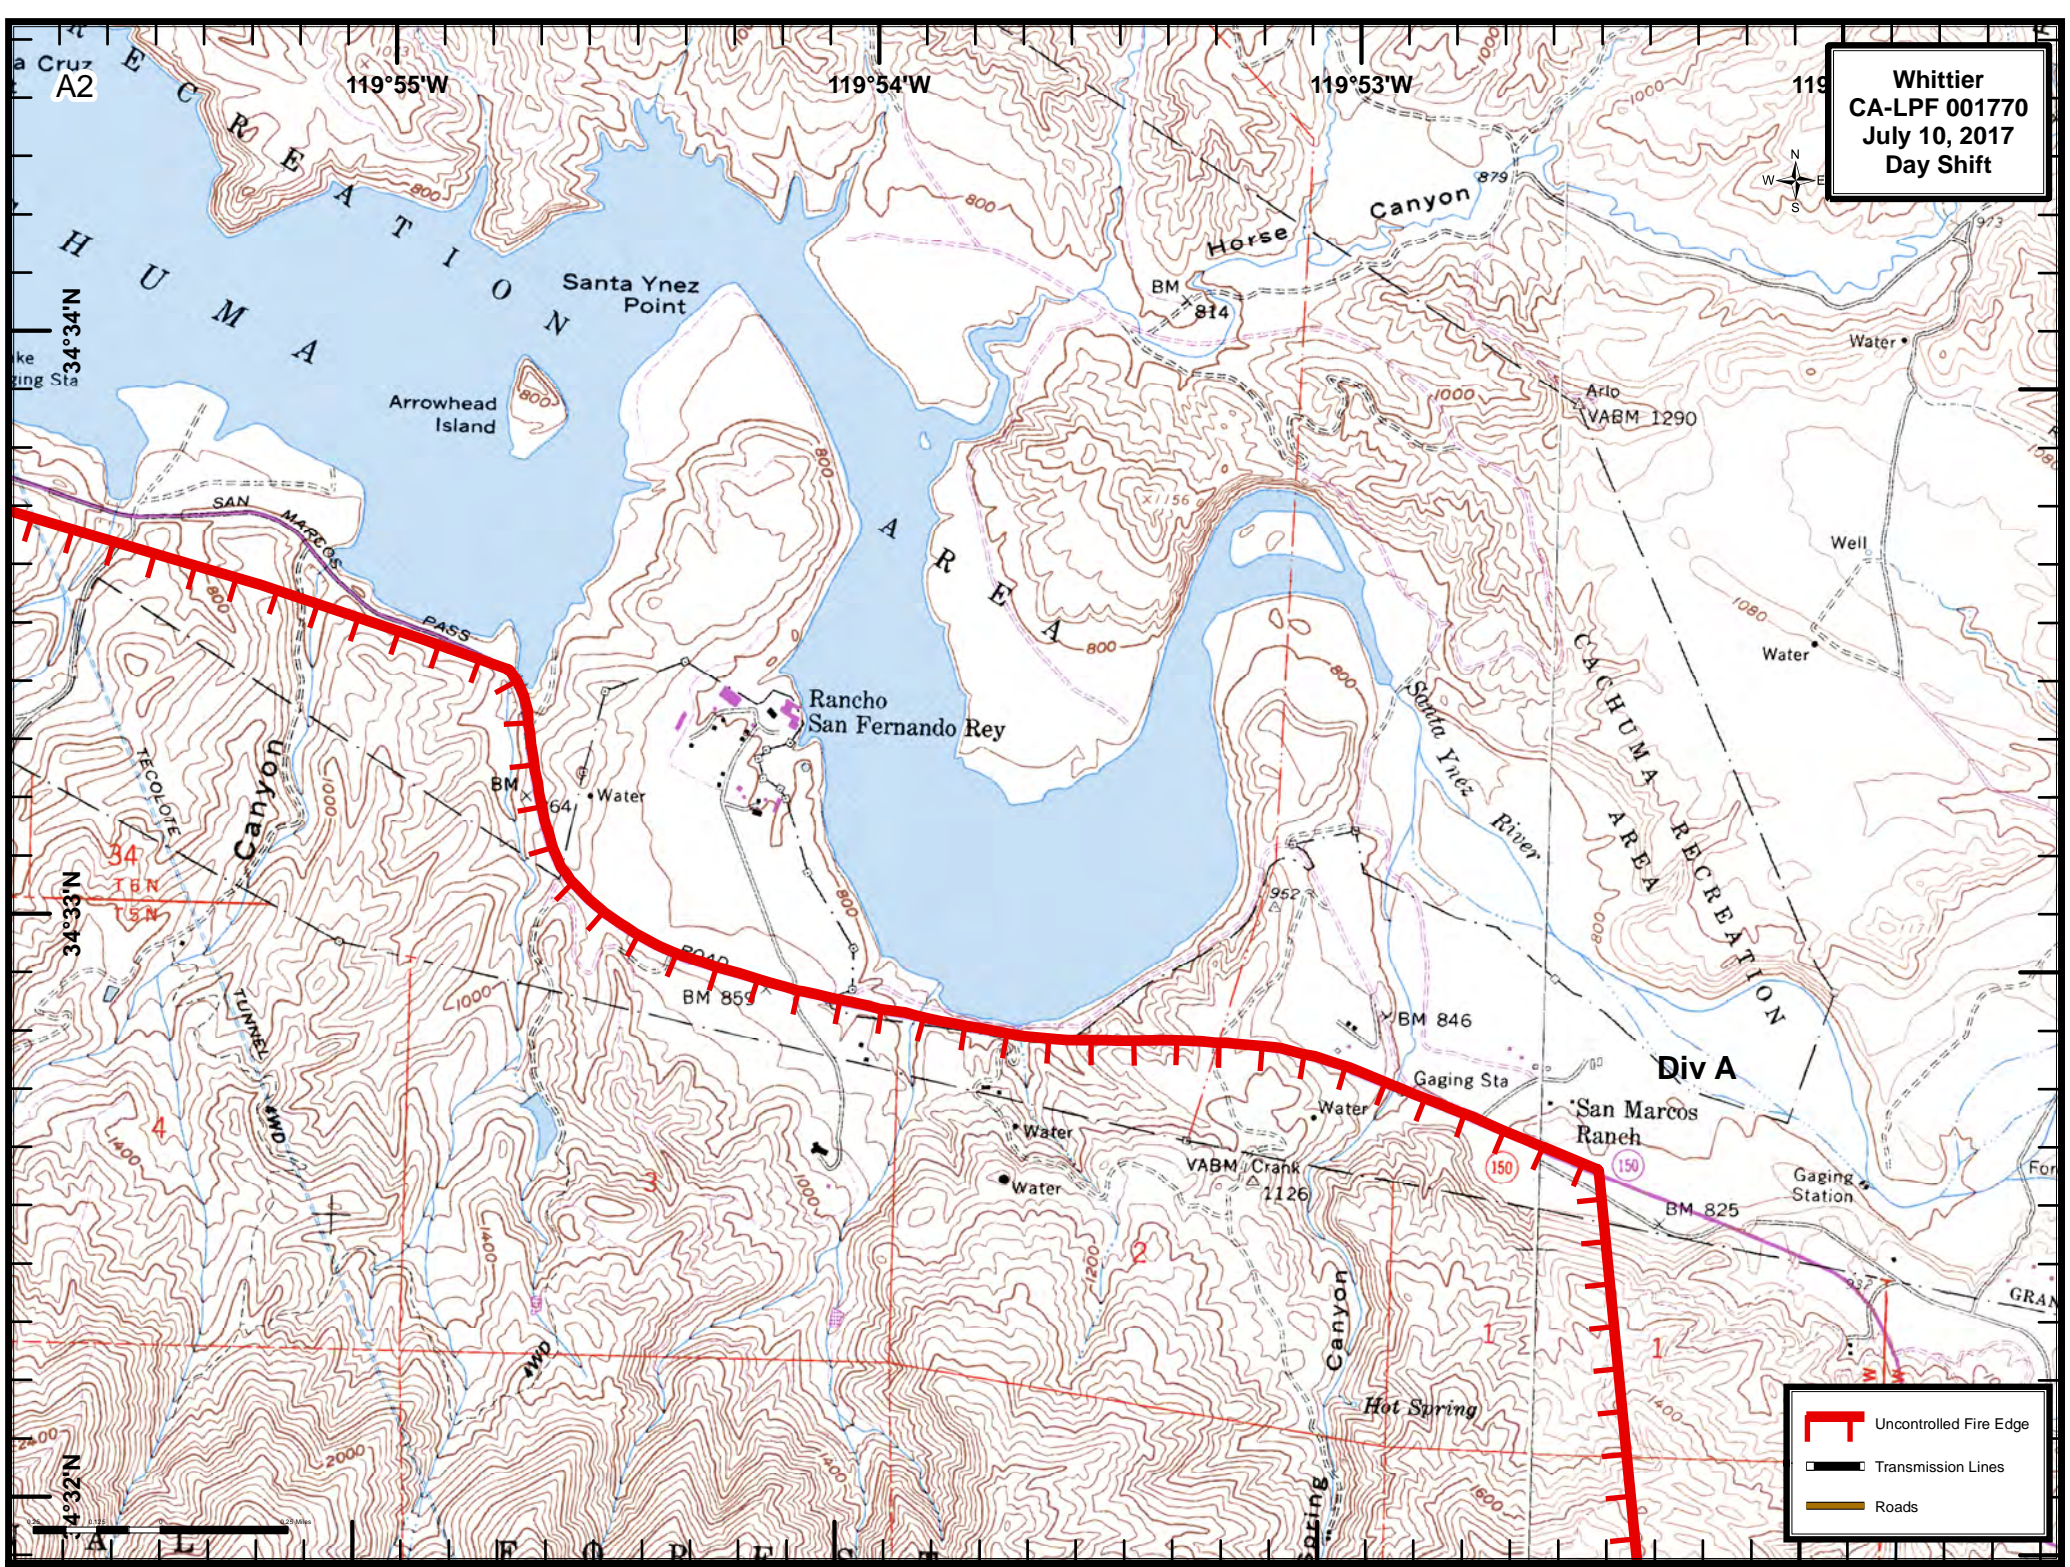

Whittier
CA-LPF 001770
July 10, 2017
Day Shift

	Division
	Uncontrolled Fire Edge
	Transmission Lines
	Roads

Whittier
CA-LPF 001770
July 10, 2017
Day Shift

-  Uncontrolled Fire Edge
-  Transmission Lines
-  Roads

Whittier
CA-LPF 001770
July 10, 2017
Day Shift

- Division
- Uncontrolled Fire Edge
- Transmission Lines
- Roads

Whittier
CA-LPF 001770
July 10, 2017
Day Shift

	Division
	Uncontrolled Fire Edge
	Transmission Lines
	Roads