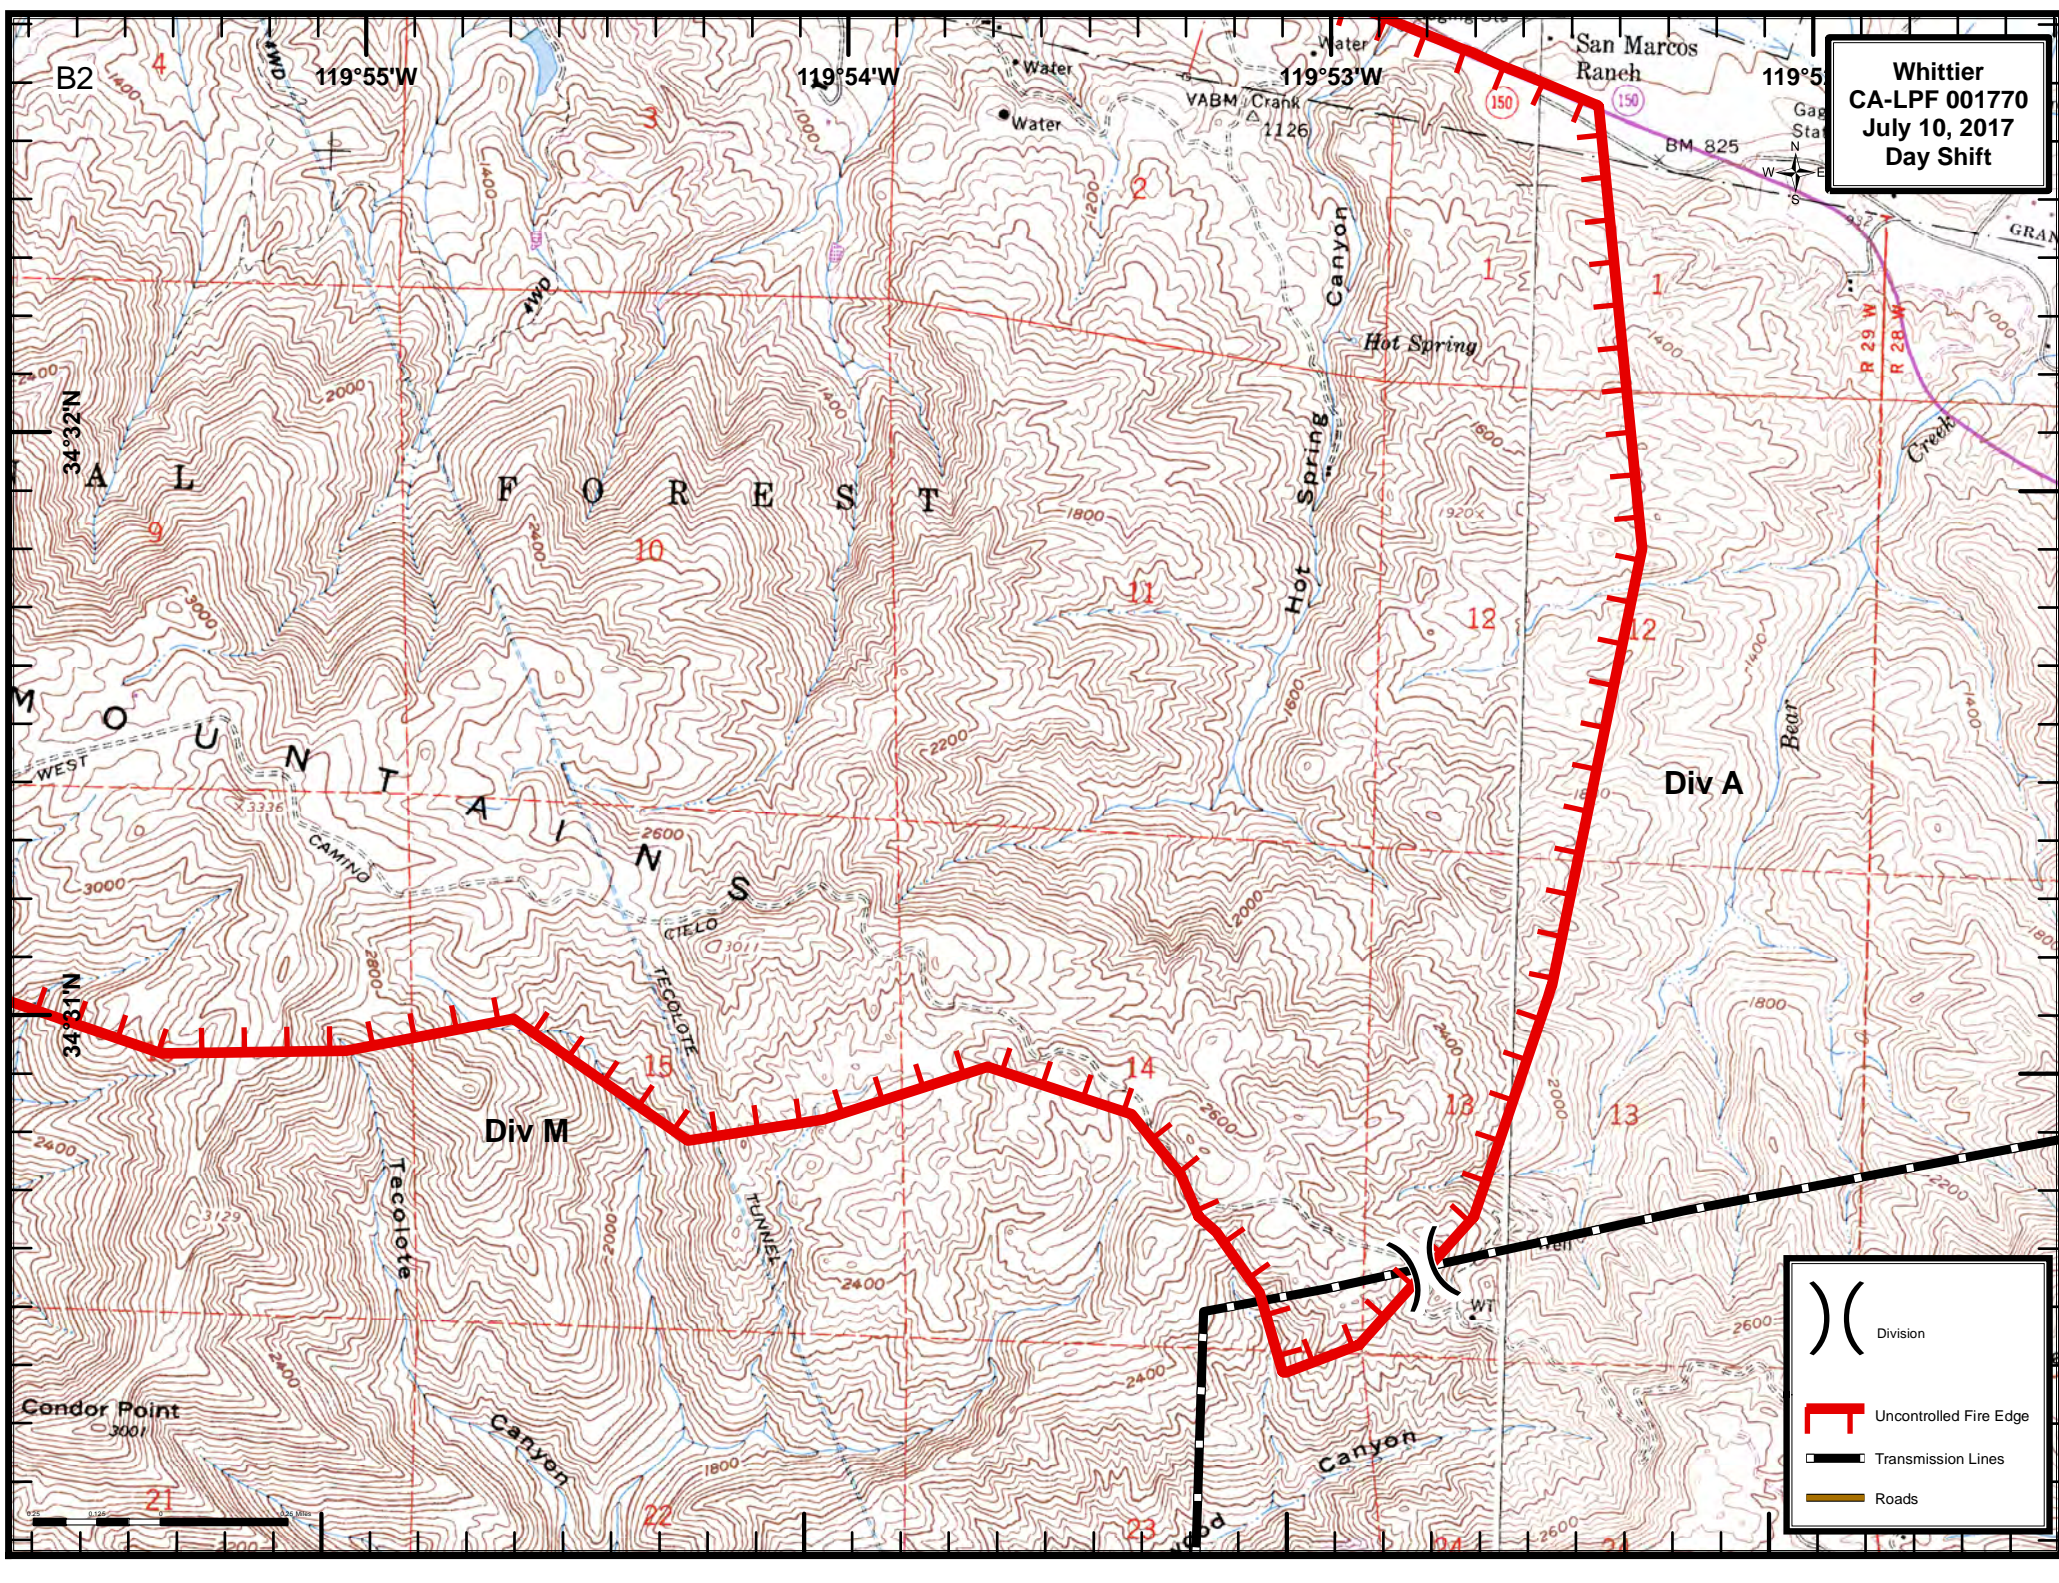

Whittier
CA-LPF 001770
July 10, 2017
Day Shift

	Division
	Uncontrolled Fire Edge
	Transmission Lines
	Roads

Whittier
CA-LPF 001770
July 10, 2017
Day Shift

-  Uncontrolled Fire Edge
-  Transmission Lines
-  Roads

Whittier
CA-LPF 001770
July 10, 2017
Day Shift

- Division
- Uncontrolled Fire Edge
- Transmission Lines
- Roads

Whittier
CA-LPF 001770
July 10, 2017
Day Shift

	Division
	Uncontrolled Fire Edge
	Transmission Lines
	Roads