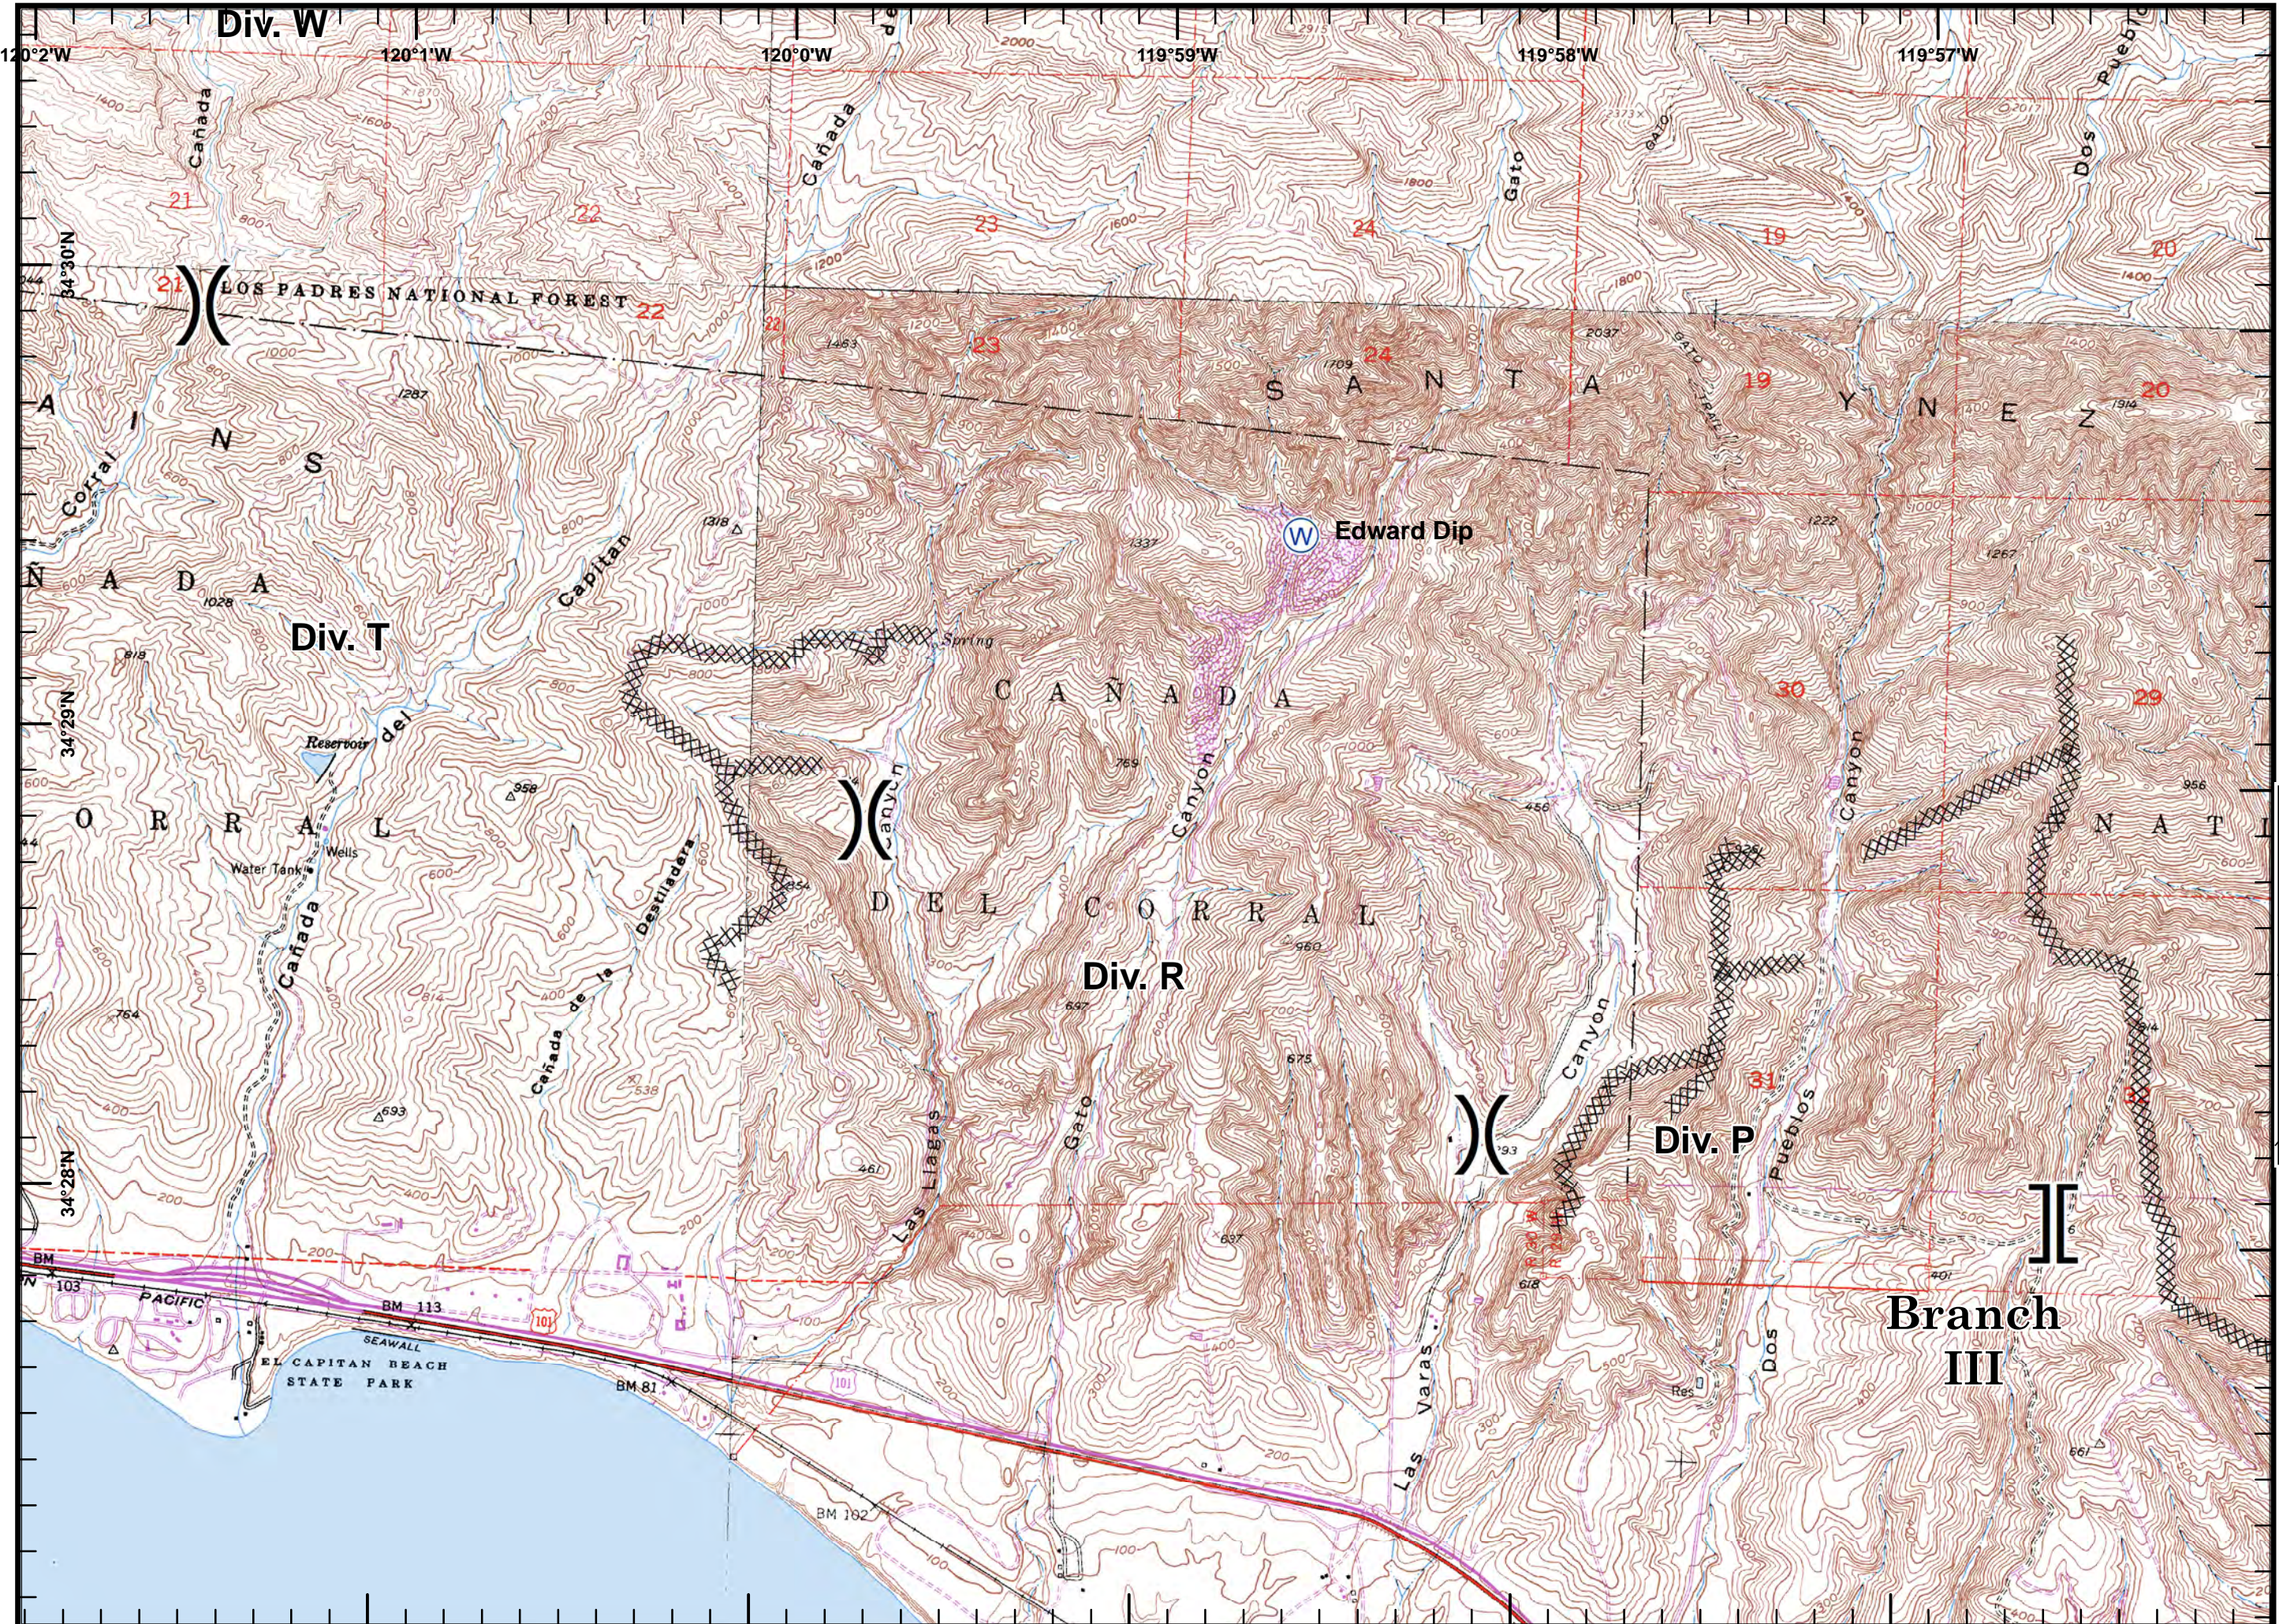

Incident Action
Plan Map

Legend:

- Branch
- Drop Point
- Water Source
- Uncontrolled Fire Edge
- Completed Dozer Line
- R - Road as Completed Line
- Proposed Dozer Line

Incident Action
Plan Map

Legend for Incident Action Plan Map:

- Division
- Drop Point
- Sling Site
- Water Source
- Uncontrolled Fire Edge
- Completed Dozer Line
- Completed Line
- Hand Line
- Road as Completed Line
- Proposed Dozer Line

Incident Action
Plan Map

) (Division
][Branch
● Drop Point
W Water Source
Uncontrolled Fire Edge
Completed Dozer Line
Proposed Dozer Line

Incident Action
Plan Map

)(Division
][Branch
● Drop Point
[Uncontrolled Fire Edge
[X] Completed Dozer Line
— Completed Line
H - Hand Line
X Proposed Dozer Line

Incident Action
Plan Map

- Drop Point
- ▨ Completed Dozer Line
- - - Proposed Dozer Line

Incident Action
Plan Map

) (Division
] [Branch
W Water Source
X X X Completed Dozer Line

Incident Action
Plan Map

) (Division
] [Branch
● Drop Point
┌─┐ Uncontrolled Fire Edge
XXXX Completed Dozer Line
X Proposed Dozer Line