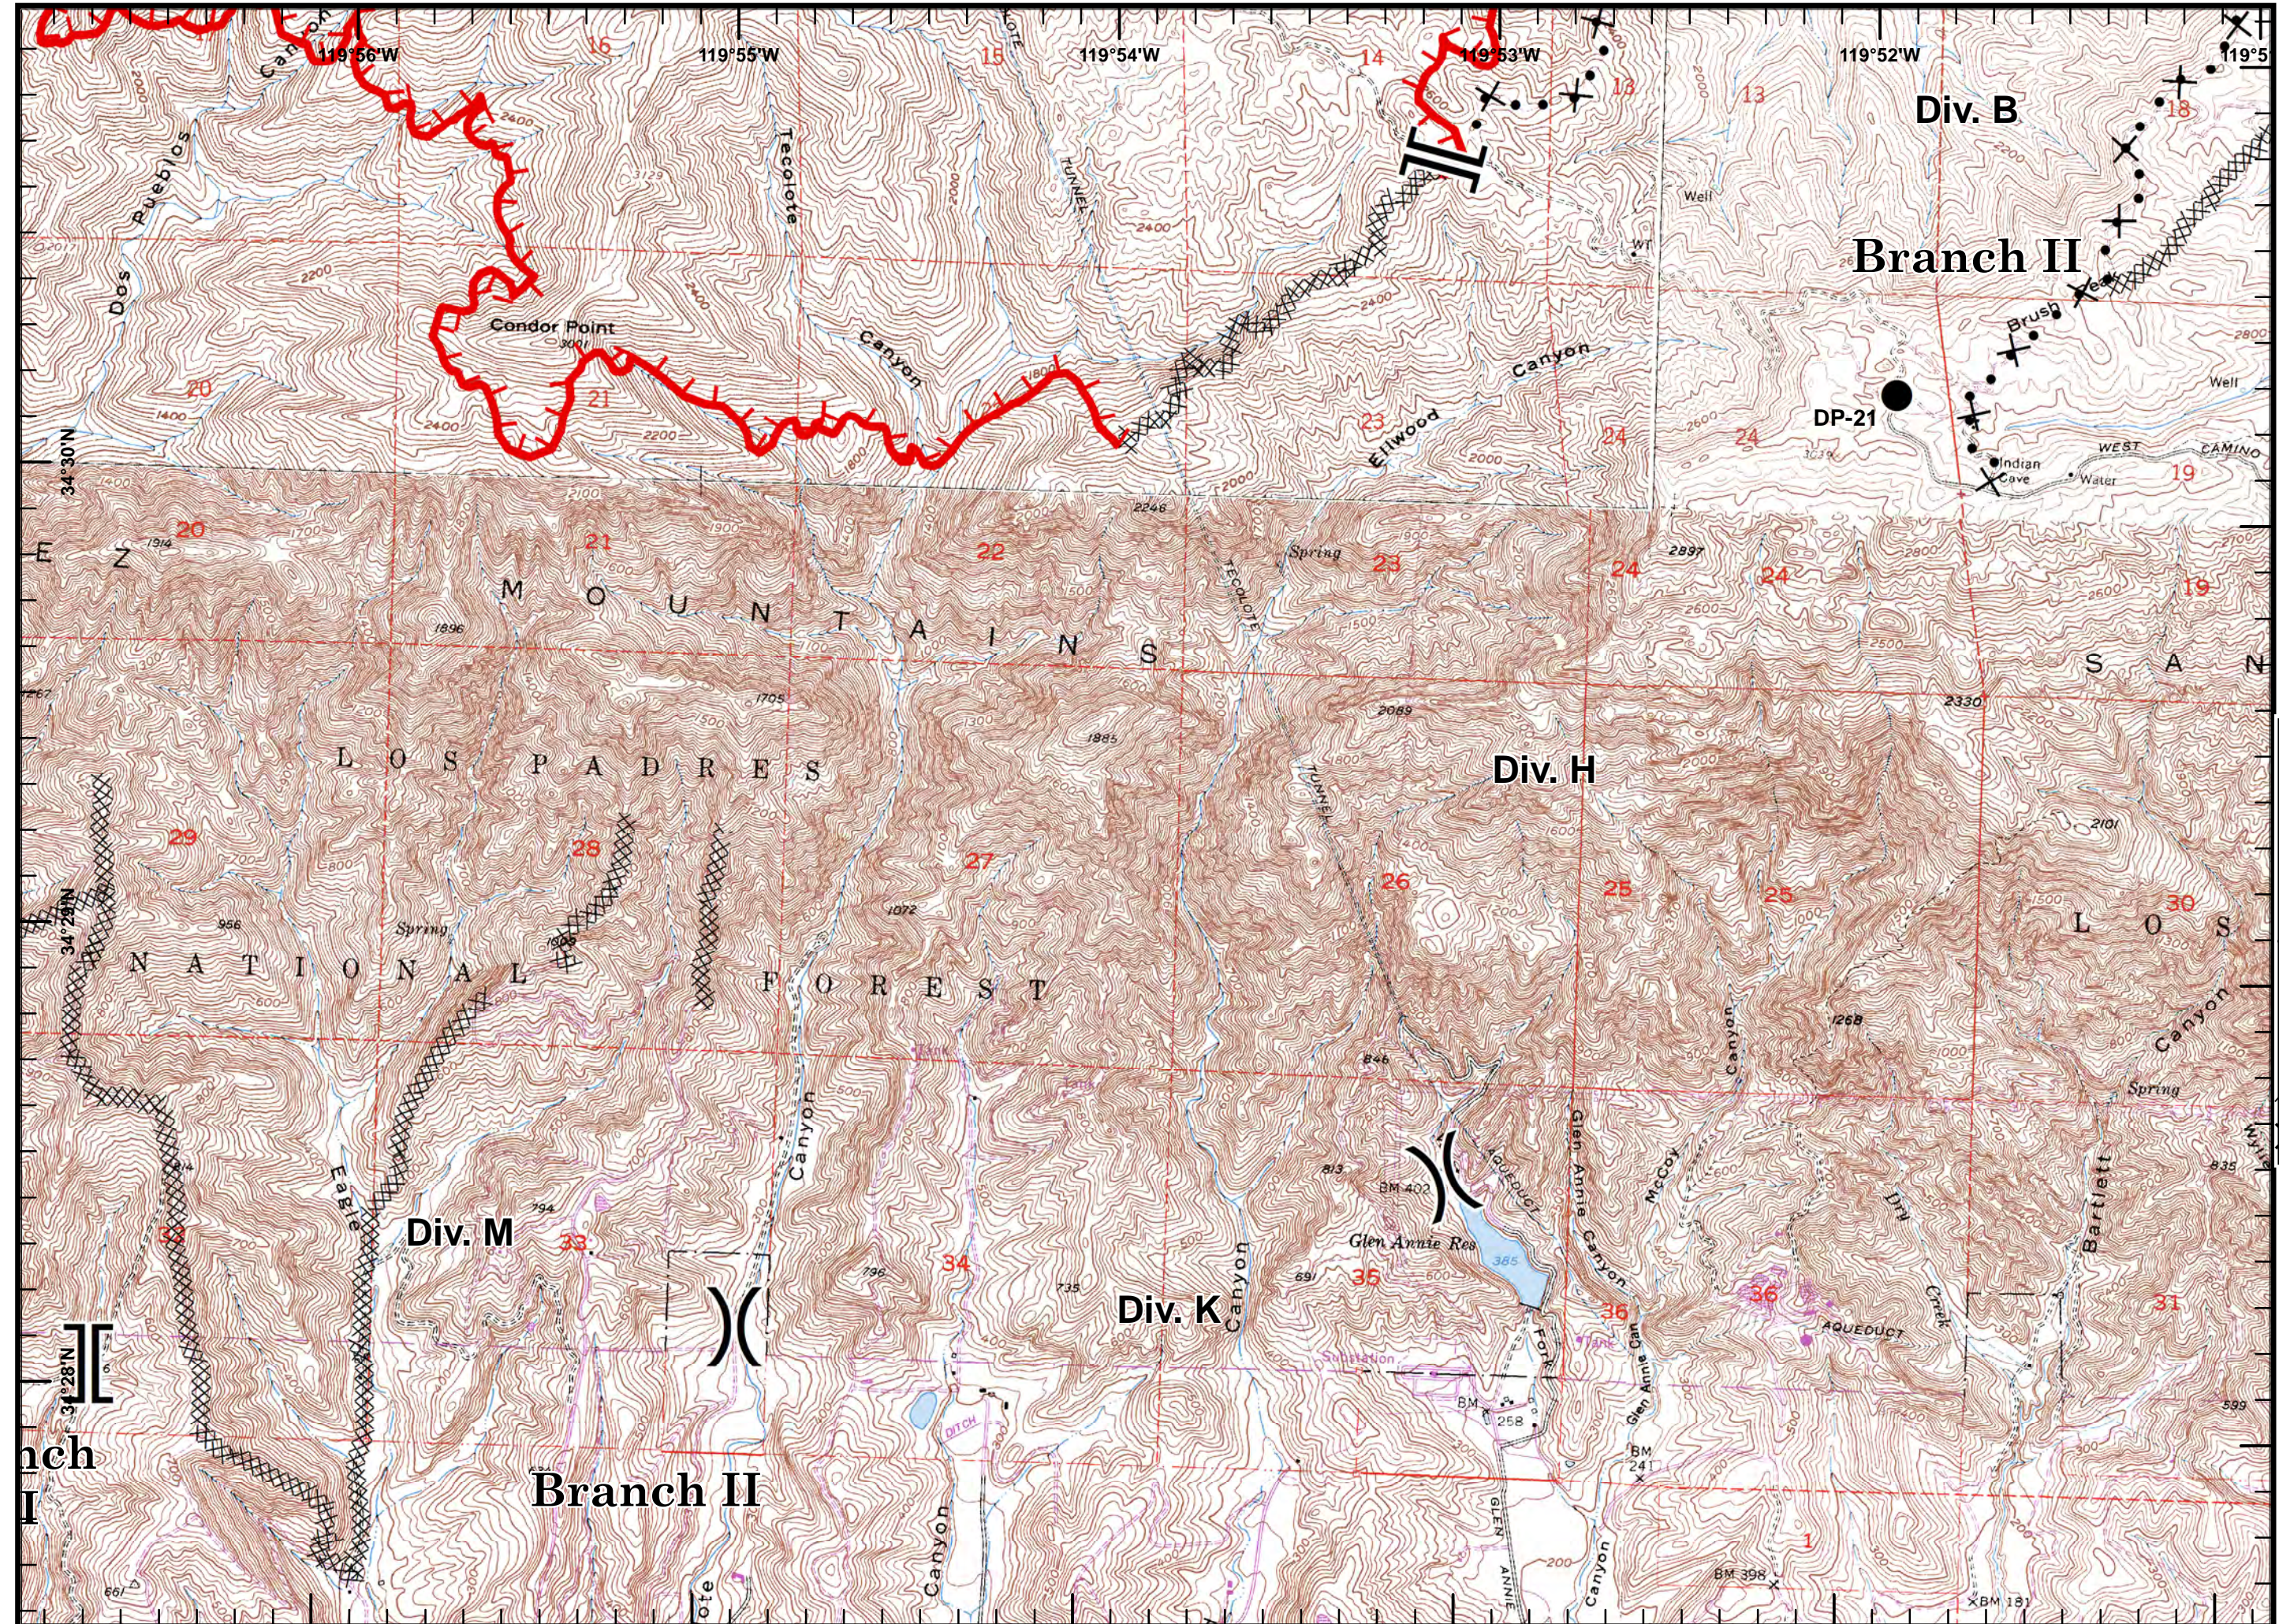

Incident Action
Plan Map

Legend:

- Branch
- Drop Point
- Water Source
- Uncontrolled Fire Edge
- Completed Dozer Line
- R - Road as Completed Line
- Proposed Dozer Line

Incident Action
Plan Map

Legend for Incident Action Plan Map:

- Division
- Drop Point
- Sling Site
- Water Source
- Uncontrolled Fire Edge
- Completed Dozer Line
- Completed Line
- Hand Line
- Road as Completed Line
- Proposed Dozer Line

Incident Action
Plan Map

) (Division
][Branch
● Drop Point
W Water Source
Uncontrolled Fire Edge
Completed Dozer Line
Proposed Dozer Line

Incident Action
Plan Map

)(Division
][Branch
● Drop Point
[Uncontrolled Fire Edge
[X] Completed Dozer Line
— Completed Line
H - Hand Line
X Proposed Dozer Line

Incident Action
Plan Map

- Drop Point
- ▨ Completed Dozer Line
- - - Proposed Dozer Line

Incident Action
Plan Map

) (Division
] [Branch
W Water Source
X X X Completed Dozer Line

Incident Action
Plan Map

) (Division
] [Branch
● Drop Point
┌─┐ Uncontrolled Fire Edge
XXXX Completed Dozer Line
X Proposed Dozer Line