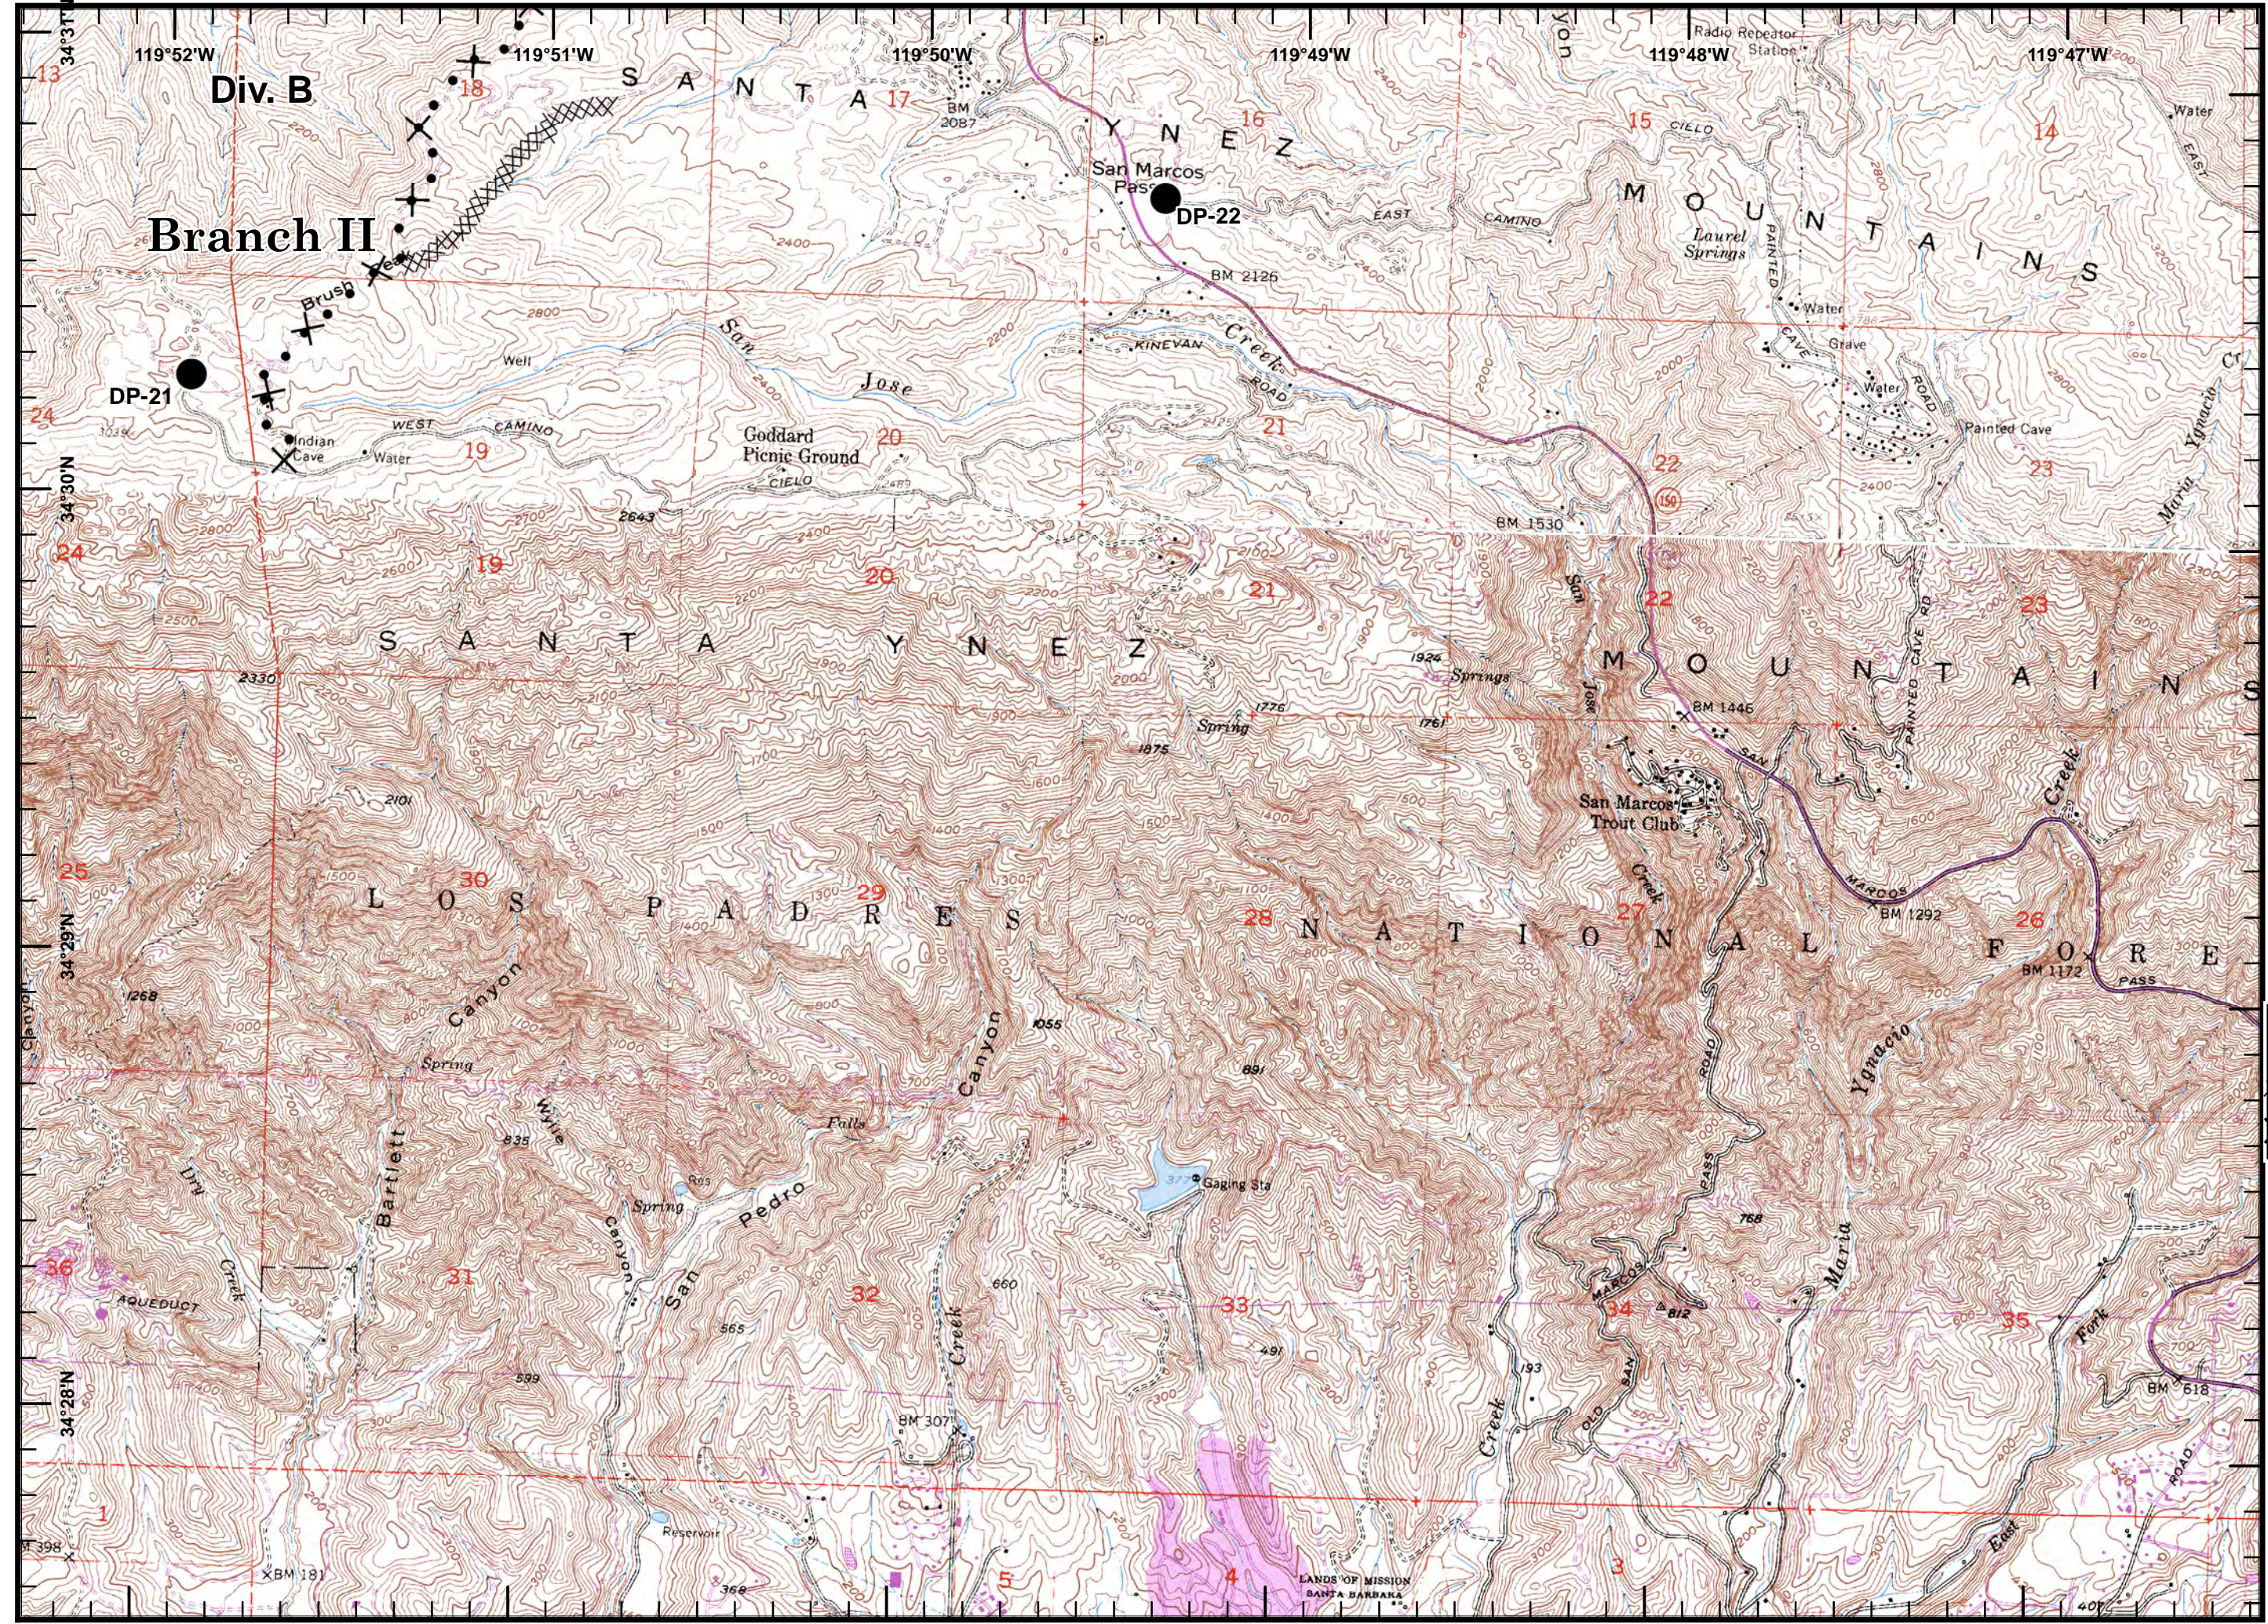

Incident Action
Plan Map

Legend:

- Branch
- Drop Point
- Water Source
- Uncontrolled Fire Edge
- Completed Dozer Line
- R - Road as Completed Line
- Proposed Dozer Line

Incident Action
Plan Map

Legend for Incident Action Plan Map:

- Division
- Drop Point
- Sling Site
- Water Source
- Uncontrolled Fire Edge
- Completed Dozer Line
- Completed Line
- Hand Line
- Road as Completed Line
- Proposed Dozer Line

Incident Action
Plan Map

) (Division
][Branch
● Drop Point
W Water Source
Uncontrolled Fire Edge
Completed Dozer Line
Proposed Dozer Line

Incident Action
Plan Map

)(Division
][Branch
● Drop Point
[Uncontrolled Fire Edge
[X] Completed Dozer Line
— Completed Line
H - Hand Line
X Proposed Dozer Line

Incident Action
Plan Map

- Drop Point
- ▨ Completed Dozer Line
- - - Proposed Dozer Line

Incident Action
Plan Map

) (Division
] [Branch
W Water Source
X X X Completed Dozer Line

Incident Action
Plan Map

) (Division
] [Branch
● Drop Point
┌─┐ Uncontrolled Fire Edge
XXXX Completed Dozer Line
X Proposed Dozer Line