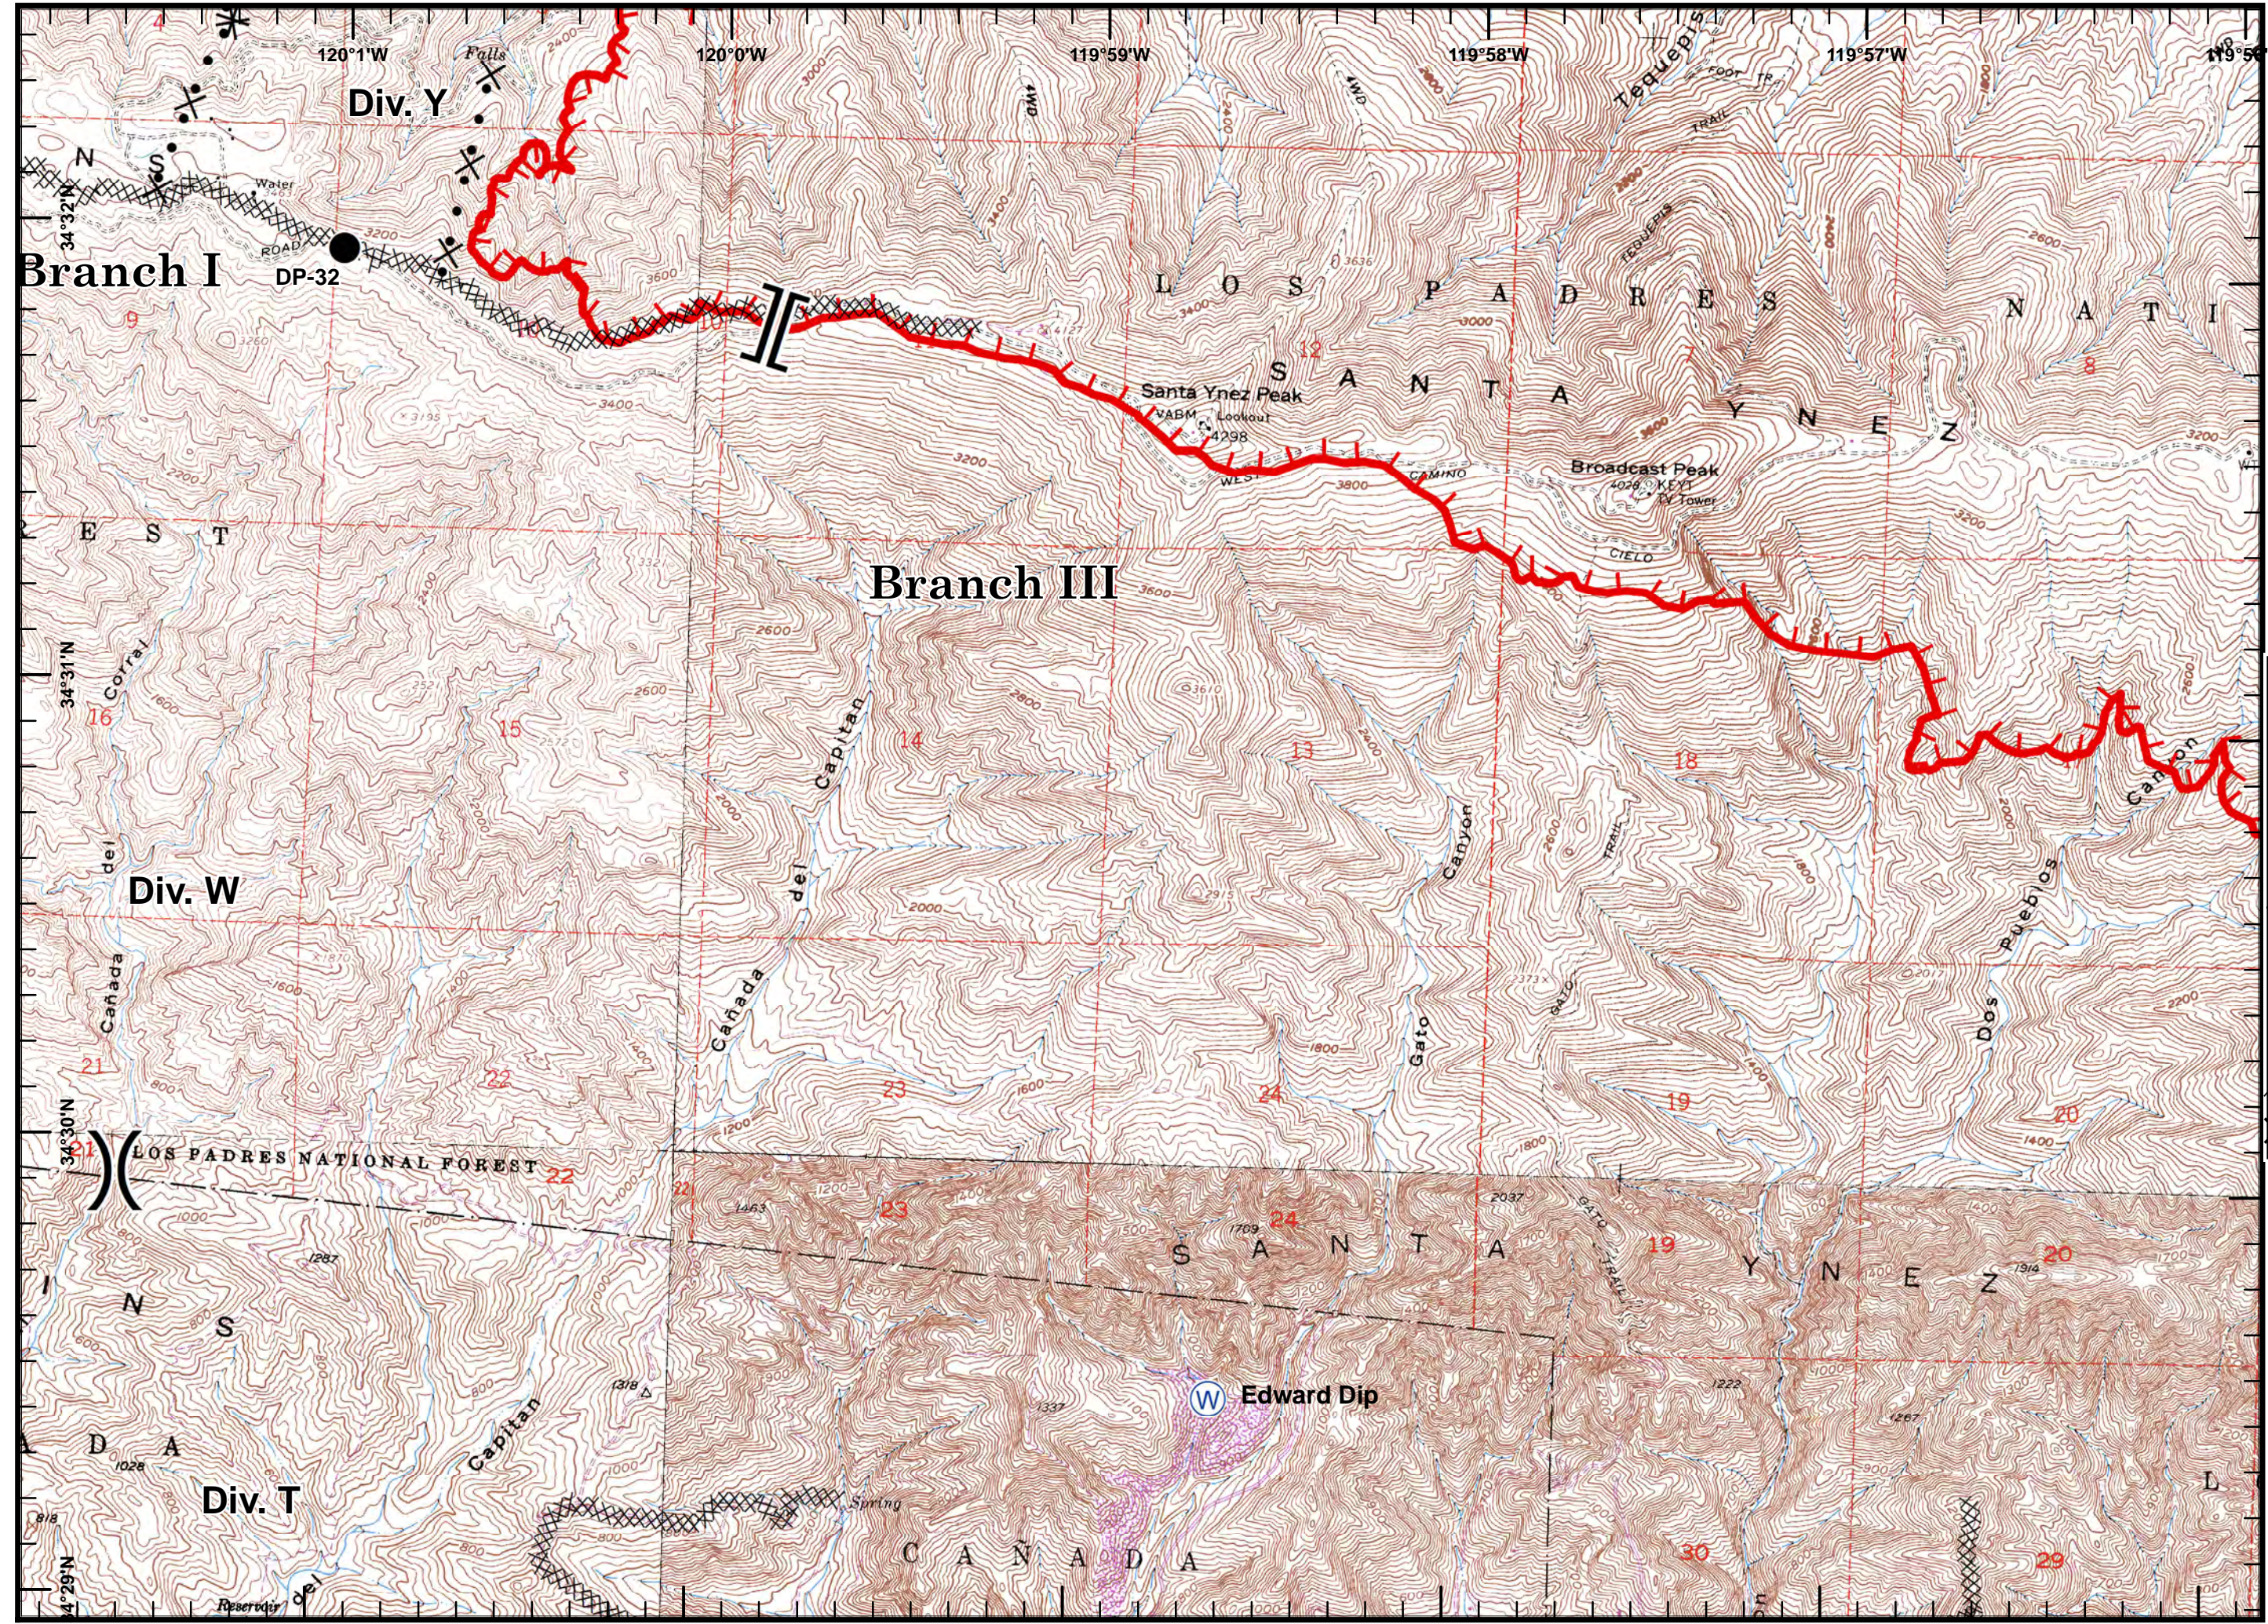

Incident Action
Plan Map

Legend:

- Branch
- Drop Point
- Water Source
- Uncontrolled Fire Edge
- Completed Dozer Line
- R - Road as Completed Line
- Proposed Dozer Line

Incident Action
Plan Map

Legend for Incident Action Plan Map:

- Division
- Drop Point
- Sling Site
- Water Source
- Uncontrolled Fire Edge
- Completed Dozer Line
- Completed Line
- Hand Line
- Road as Completed Line
- Proposed Dozer Line

Incident Action
Plan Map

) (Division
][Branch
● Drop Point
W Water Source
Uncontrolled Fire Edge
Completed Dozer Line
Proposed Dozer Line

Incident Action
Plan Map

)(Division
][Branch
● Drop Point
[Uncontrolled Fire Edge
[X] Completed Dozer Line
— Completed Line
H - Hand Line
X Proposed Dozer Line

Incident Action
Plan Map

- Drop Point
- ▨ Completed Dozer Line
- - - Proposed Dozer Line

Incident Action
Plan Map

) (Division
] [Branch
W Water Source
X X X Completed Dozer Line

Incident Action
Plan Map

) (Division
] [Branch
● Drop Point
┌─┐ Uncontrolled Fire Edge
XXXX Completed Dozer Line
X Proposed Dozer Line