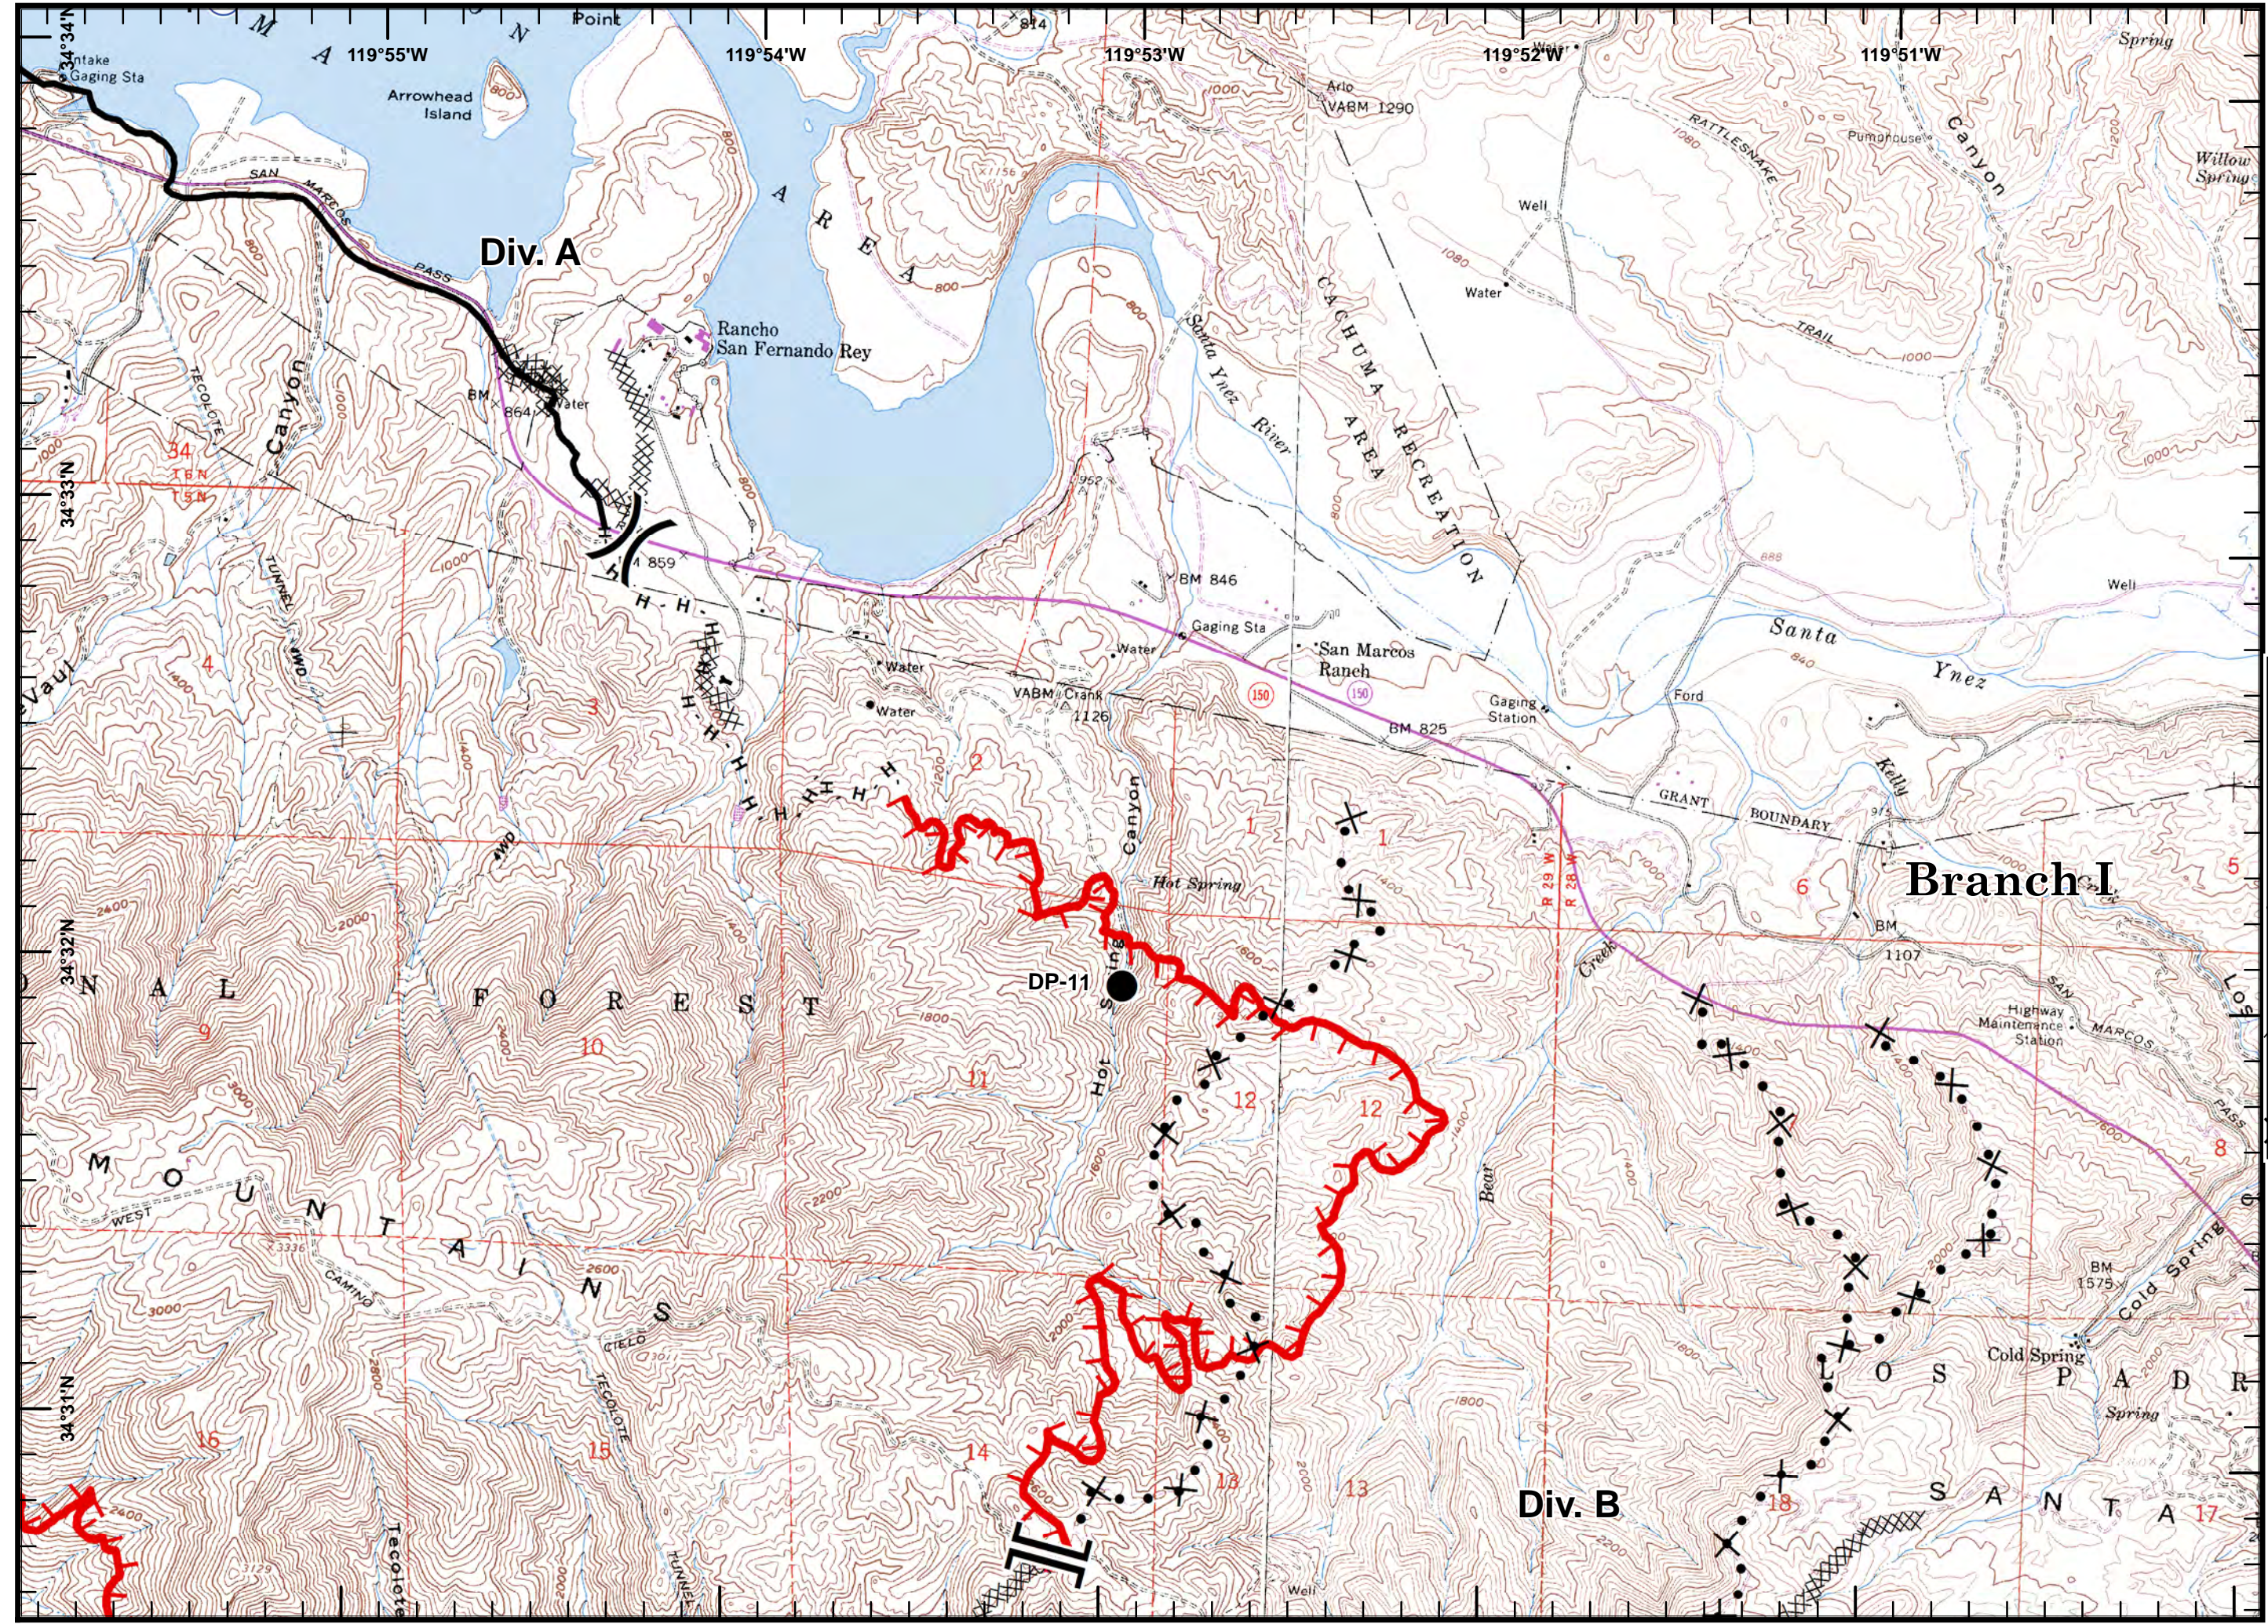

Incident Action
Plan Map

Legend:

- Branch
- Drop Point
- Water Source
- Uncontrolled Fire Edge
- Completed Dozer Line
- R - Road as Completed Line
- Proposed Dozer Line

Incident Action
Plan Map

Legend for Incident Action Plan Map:

- Division
- Drop Point
- Sling Site
- Water Source
- Uncontrolled Fire Edge
- Completed Dozer Line
- Completed Line
- Hand Line
- Road as Completed Line
- Proposed Dozer Line

Incident Action
Plan Map

) (Division
][Branch
● Drop Point
W Water Source
Uncontrolled Fire Edge
Completed Dozer Line
Proposed Dozer Line

Incident Action
Plan Map

)(Division
][Branch
● Drop Point
[Uncontrolled Fire Edge
[X] Completed Dozer Line
— Completed Line
H - Hand Line
X Proposed Dozer Line

Incident Action
Plan Map

- Drop Point
- ▨ Completed Dozer Line
- - - Proposed Dozer Line

Incident Action
Plan Map

) (Division
] [Branch
W Water Source
X X X Completed Dozer Line

Incident Action
Plan Map

) (Division
] [Branch
● Drop Point
┌─┐ Uncontrolled Fire Edge
XXXX Completed Dozer Line
X Proposed Dozer Line