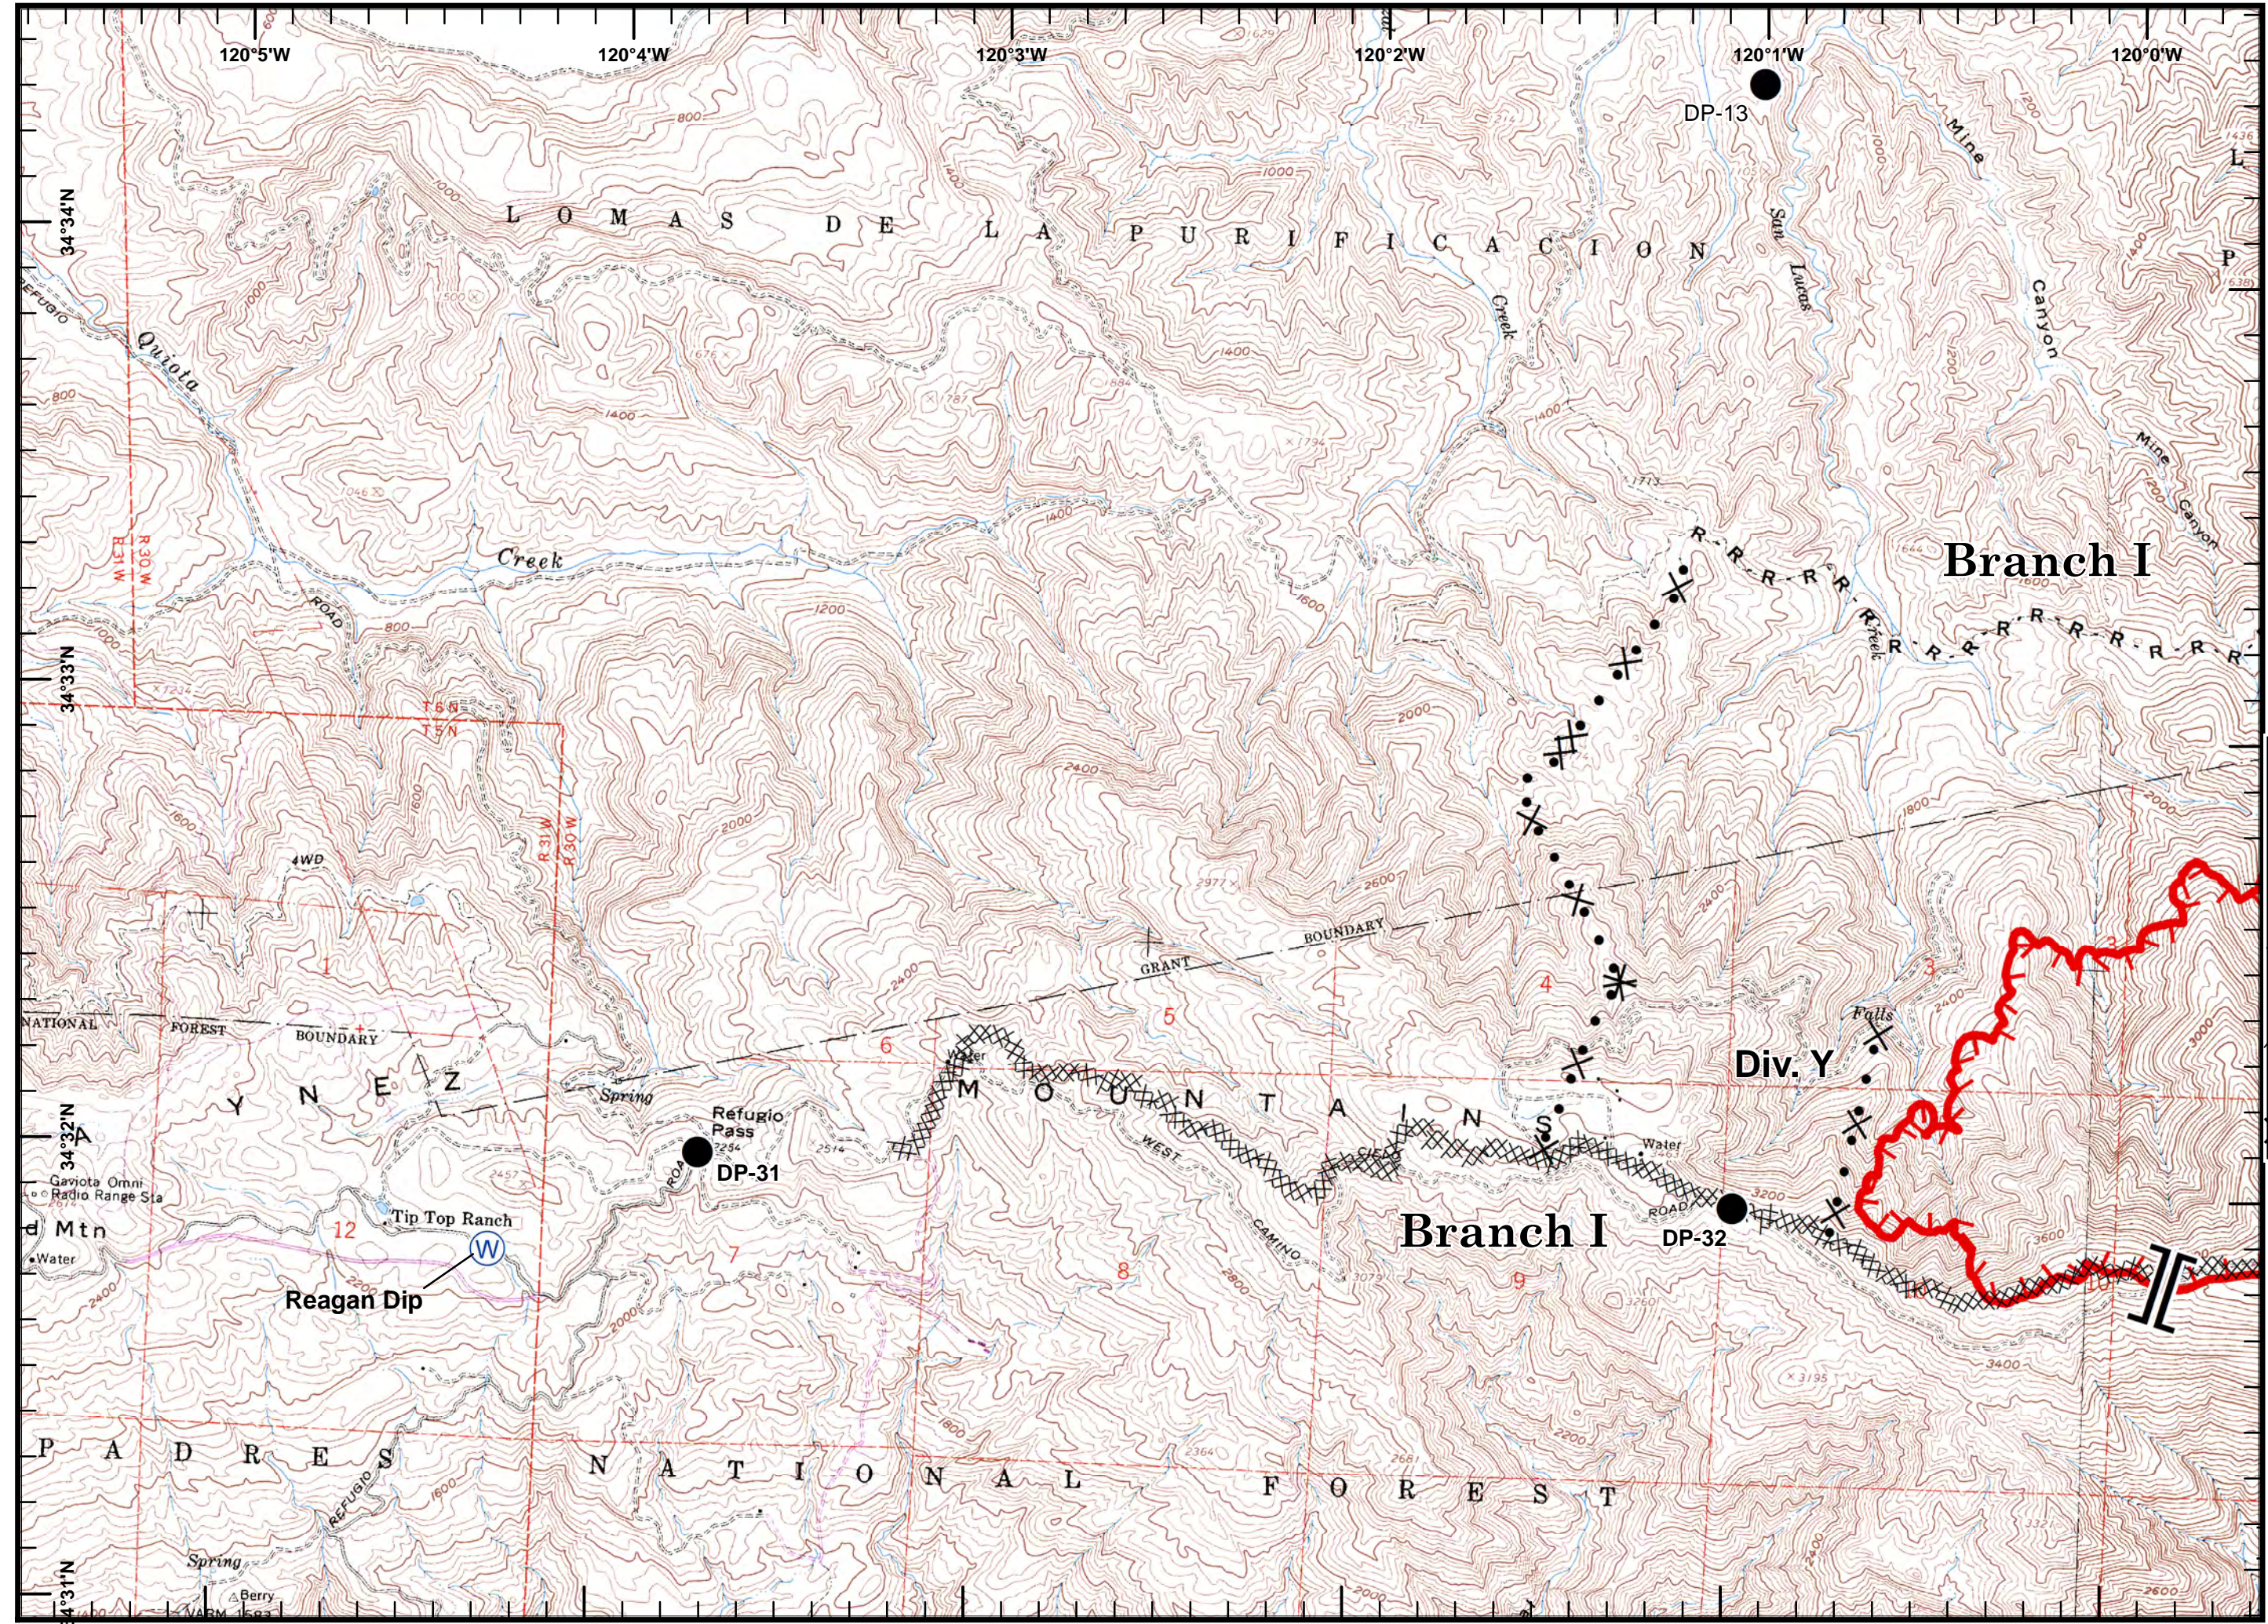

Incident Action
Plan Map

Legend:

- Branch
- Drop Point
- Water Source
- Uncontrolled Fire Edge
- Completed Dozer Line
- R - Road as Completed Line
- Proposed Dozer Line

Incident Action
Plan Map

Legend for Incident Action Plan Map:

- Division
- Drop Point
- Sling Site
- Water Source
- Uncontrolled Fire Edge
- Completed Dozer Line
- Completed Line
- Hand Line
- Road as Completed Line
- Proposed Dozer Line

Incident Action
Plan Map

) (Division
][Branch
● Drop Point
W Water Source
Uncontrolled Fire Edge
Completed Dozer Line
Proposed Dozer Line

Incident Action
Plan Map

)(Division
][Branch
● Drop Point
[Uncontrolled Fire Edge
[X] Completed Dozer Line
— Completed Line
H - Hand Line
X Proposed Dozer Line

Incident Action
Plan Map

- Drop Point
- ▨ Completed Dozer Line
- - - Proposed Dozer Line

Incident Action
Plan Map

) (Division
] [Branch
W Water Source
X X X Completed Dozer Line

Incident Action
Plan Map

) (Division
] [Branch
● Drop Point
┌─┐ Uncontrolled Fire Edge
XXXX Completed Dozer Line
X Proposed Dozer Line