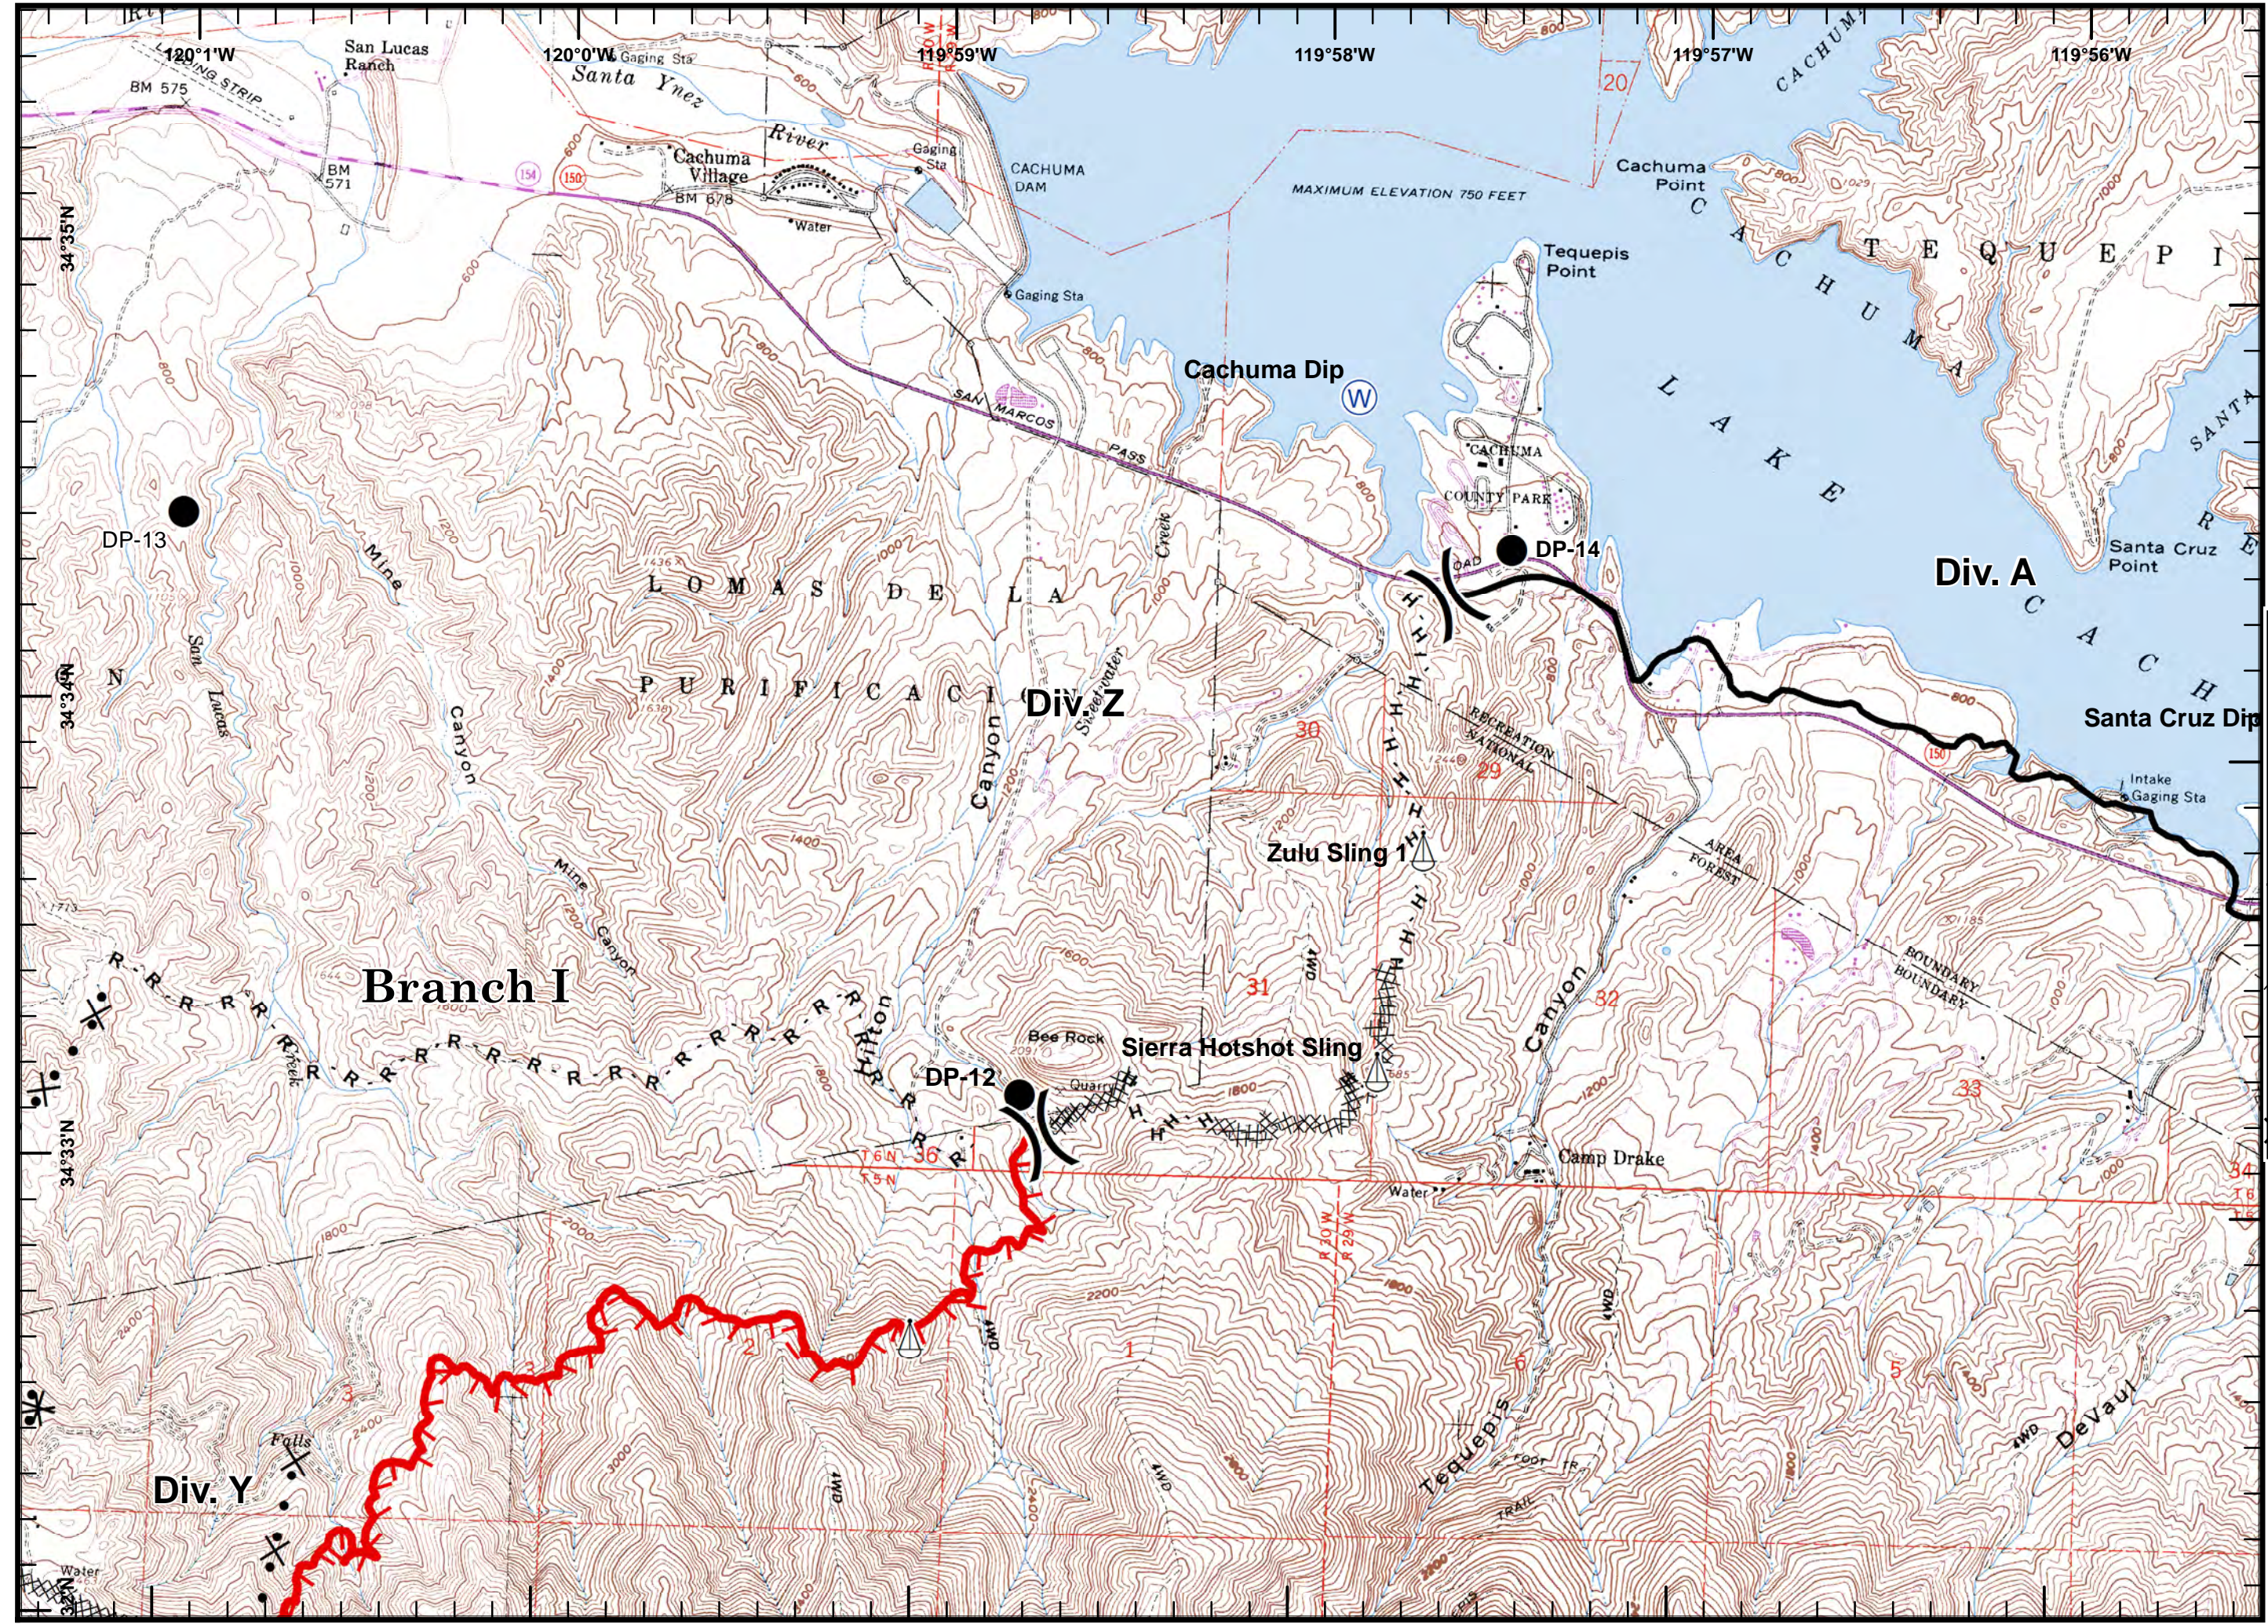

Incident Action
Plan Map

Legend:

- Branch
- Drop Point
- Water Source
- Uncontrolled Fire Edge
- Completed Dozer Line
- R - Road as Completed Line
- Proposed Dozer Line

Incident Action
Plan Map

Legend for Incident Action Plan Map:

- Division
- Drop Point
- Sling Site
- Water Source
- Uncontrolled Fire Edge
- Completed Dozer Line
- Completed Line
- Hand Line
- Road as Completed Line
- Proposed Dozer Line

Incident Action
Plan Map

) (Division
][Branch
● Drop Point
W Water Source
Uncontrolled Fire Edge
Completed Dozer Line
Proposed Dozer Line

Incident Action
Plan Map

)(Division
][Branch
● Drop Point
[Uncontrolled Fire Edge
[X] Completed Dozer Line
— Completed Line
H - Hand Line
X Proposed Dozer Line

Incident Action
Plan Map

- Drop Point
- ▨ Completed Dozer Line
- - - Proposed Dozer Line

Incident Action
Plan Map

) (Division
] [Branch
W Water Source
X X X Completed Dozer Line

Incident Action
Plan Map

) (Division
] [Branch
● Drop Point
┌─┐ Uncontrolled Fire Edge
XXXX Completed Dozer Line
X Proposed Dozer Line