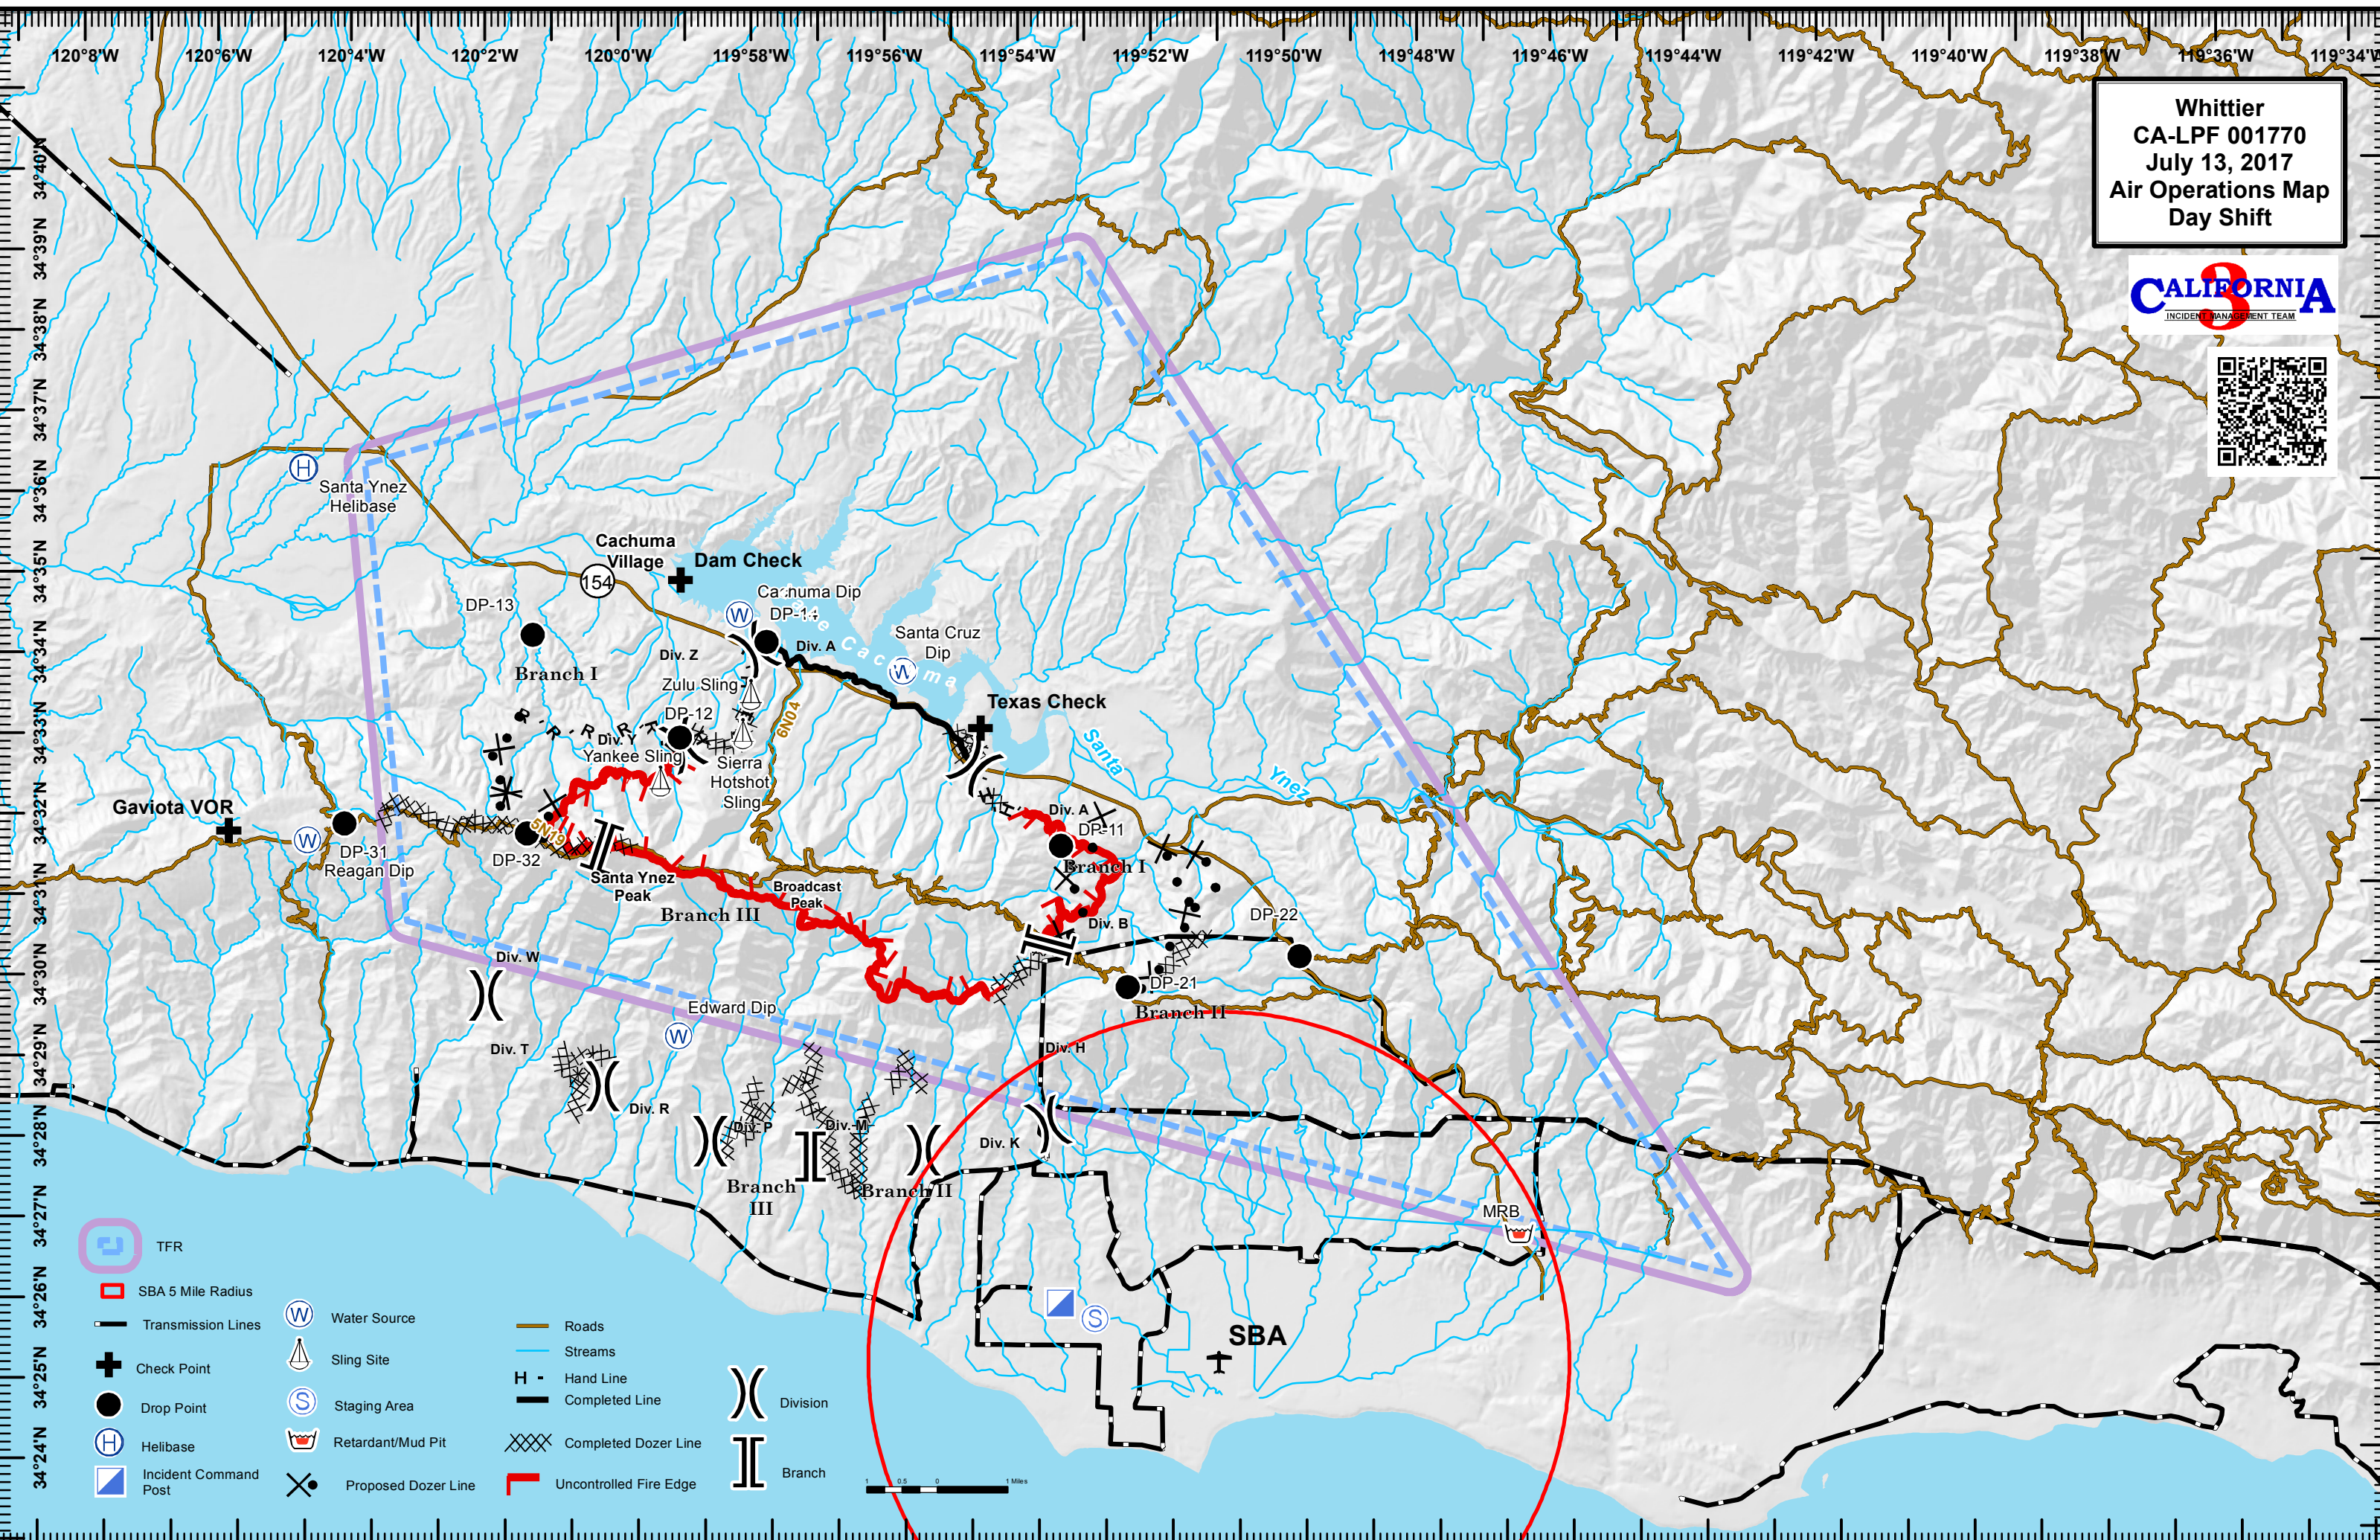

Whittier
 CA-LPF 001770
 July 13, 2017
 Air Operations Map
 Day Shift

- | | | | | | |
|--|-----------------------|--|------------------------|--|----------------------|
| | TFR | | Water Source | | Roads |
| | SBA 5 Mile Radius | | Sling Site | | Streams |
| | Transmission Lines | | Staging Area | | Hand Line |
| | Check Point | | Retardant/Mud Pit | | Completed Line |
| | Drop Point | | Proposed Dozer Line | | Completed Dozer Line |
| | Helibase | | Uncontrolled Fire Edge | | Division |
| | Incident Command Post | | | | Branch |