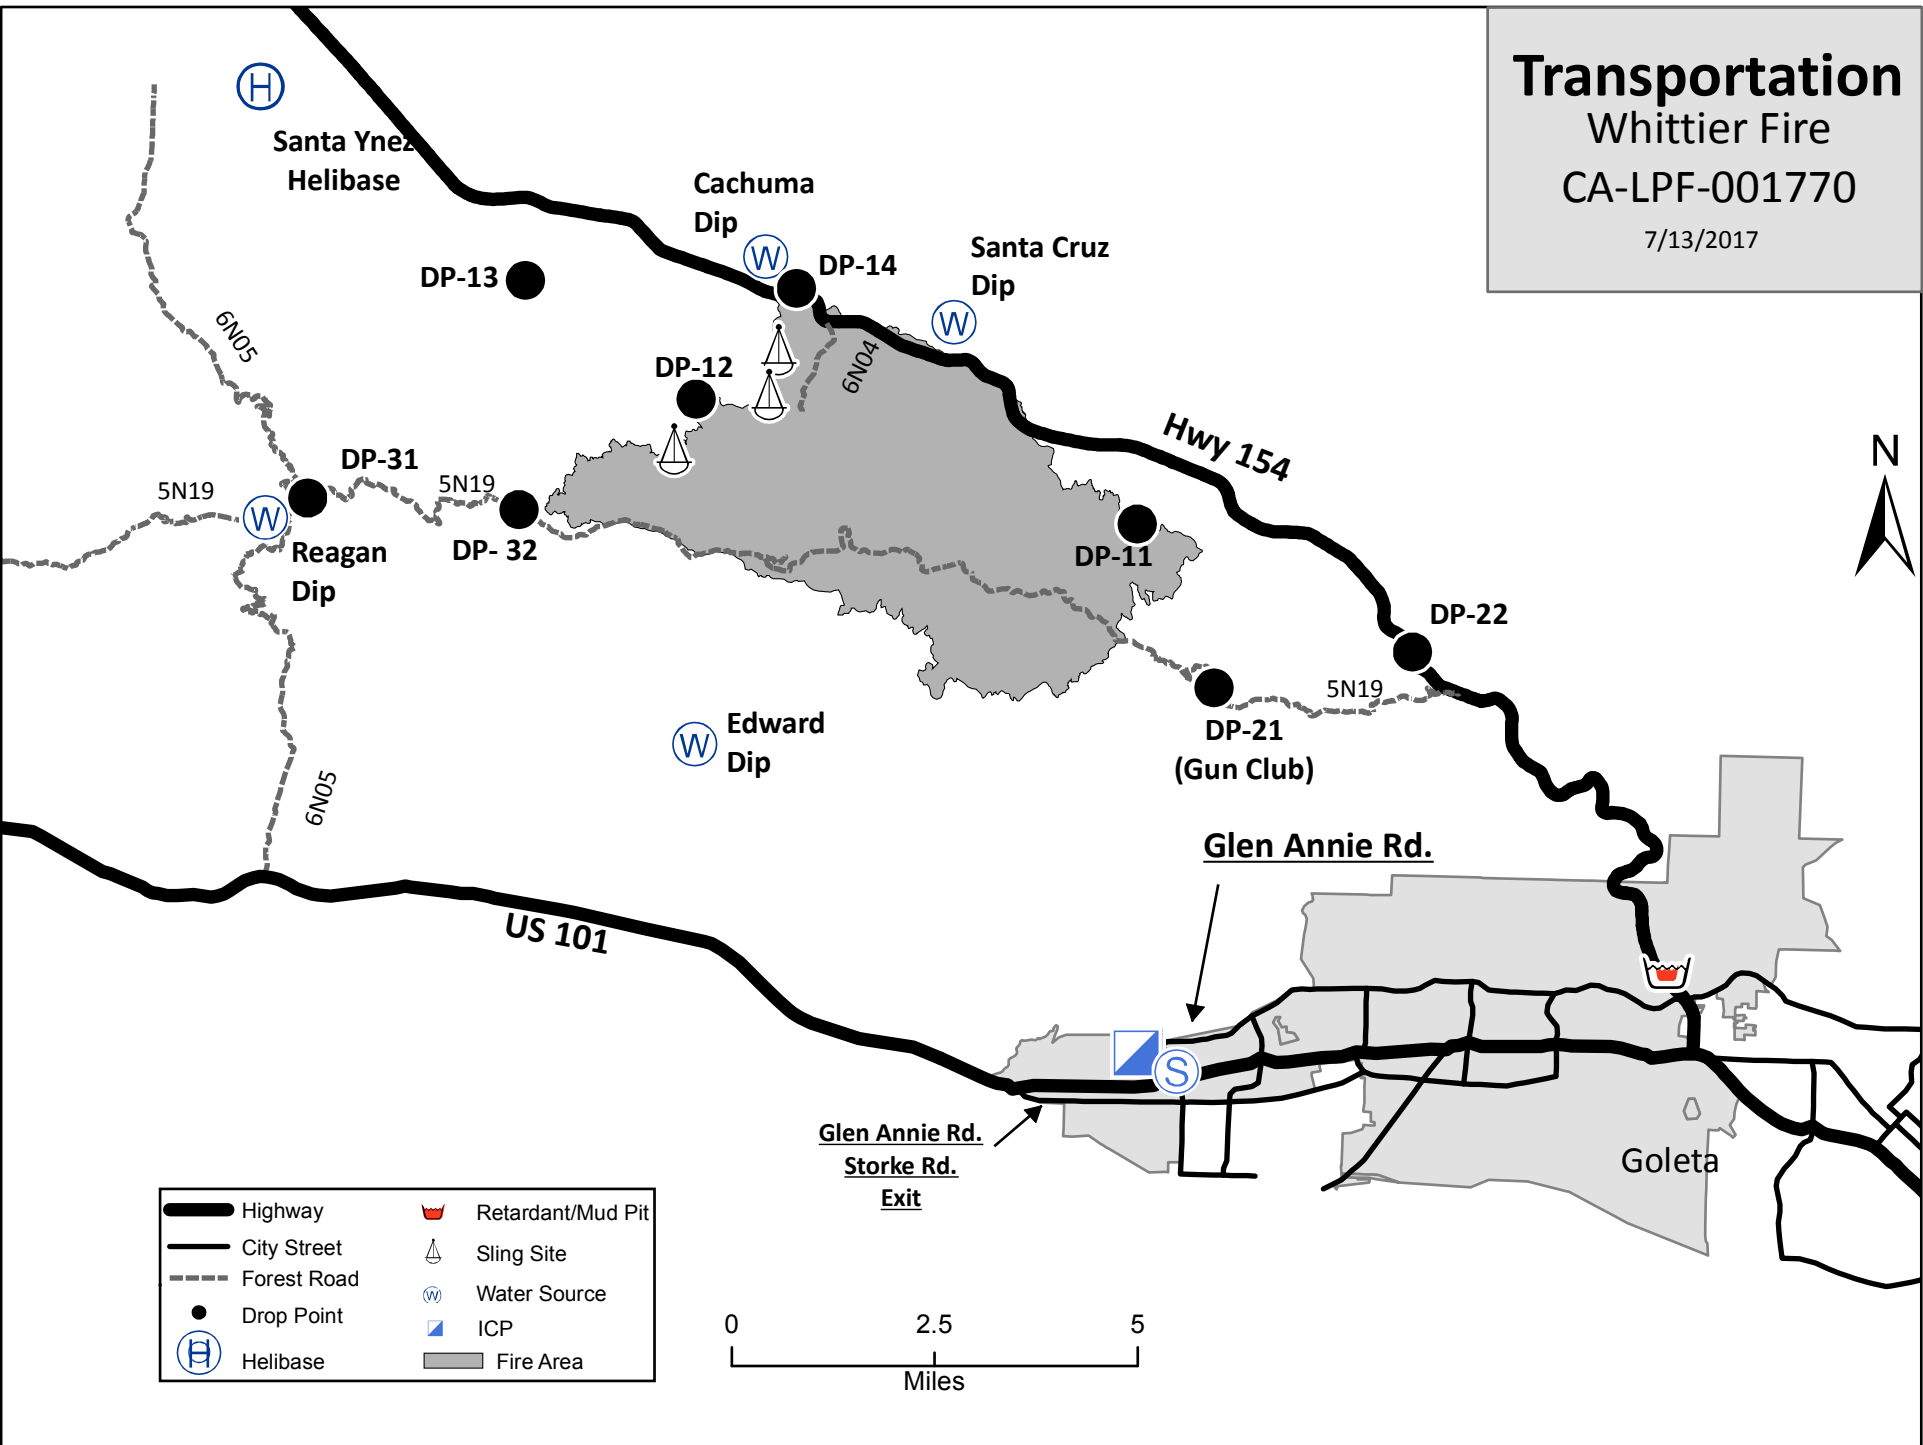

Transportation

Whittier Fire

CA-LPF-001770

7/13/2017

- | | |
|-------------|-------------------|
| Highway | Retardant/Mud Pit |
| City Street | Sling Site |
| Forest Road | Water Source |
| Drop Point | ICP |
| Helibase | Fire Area |