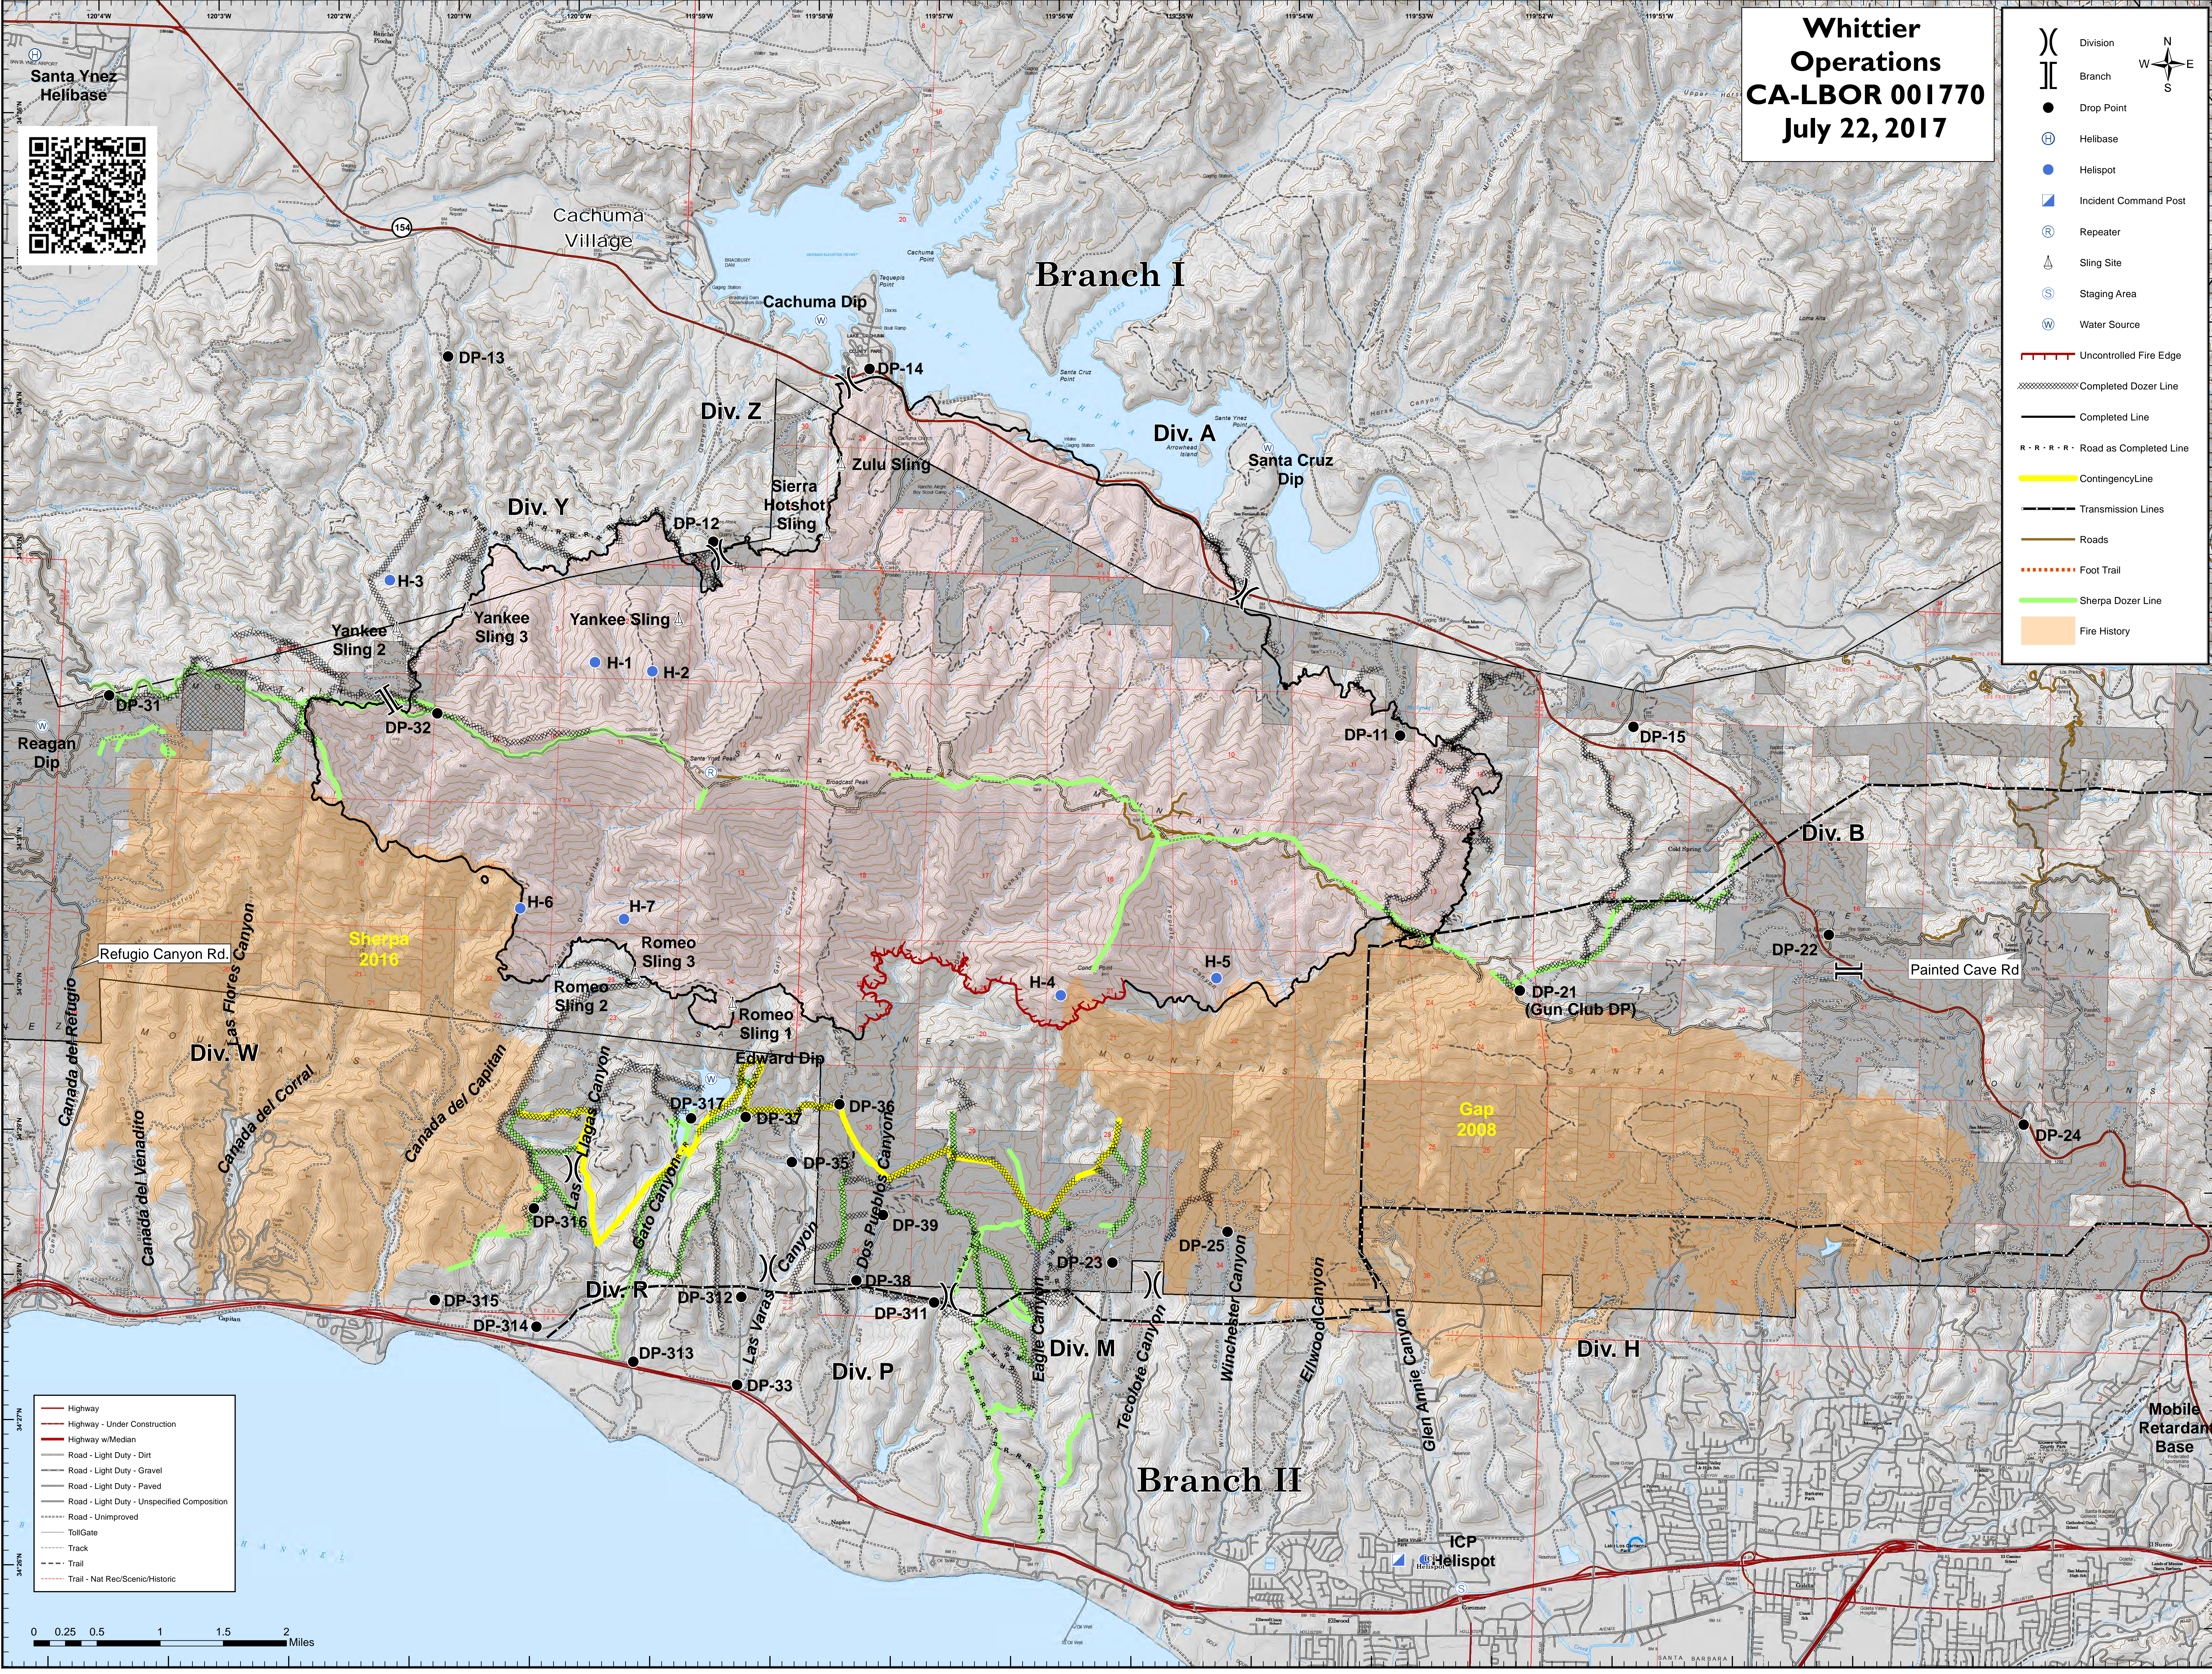

Whittier Operations
CA-LBOR 001770
July 22, 2017

Santa Ynez Helibase

- Division
- Branch
- Drop Point
- Helibase
- Helispot
- Incident Command Post
- Repeater
- Sling Site
- Staging Area
- Water Source
- Uncontrolled Fire Edge
- Completed Dozer Line
- Completed Line
- Road as Completed Line
- Contingency Line
- Transmission Lines
- Roads
- Foot Trail
- Sherpa Dozer Line
- Fire History

Cachuma Village

Cachuma Dip

Santa Cruz Dip

Yankee Sling 2

Yankee Sling 3

Yankee Sling

Sierra Hotshot Sling

Zulu Sling

Romeo Sling 3

Romeo Sling 2

Romeo Sling 1

Edward Dip

Las Llagas Canyon

Sato Canyon

Las Pugas Canyon

Las Varas Canyon

Canada del Corral

Canada del Venadito

Canada del Capitan

Las Llagas Canyon

Sato Canyon

Las Pugas Canyon

Las Varas Canyon

Eagle Canyon