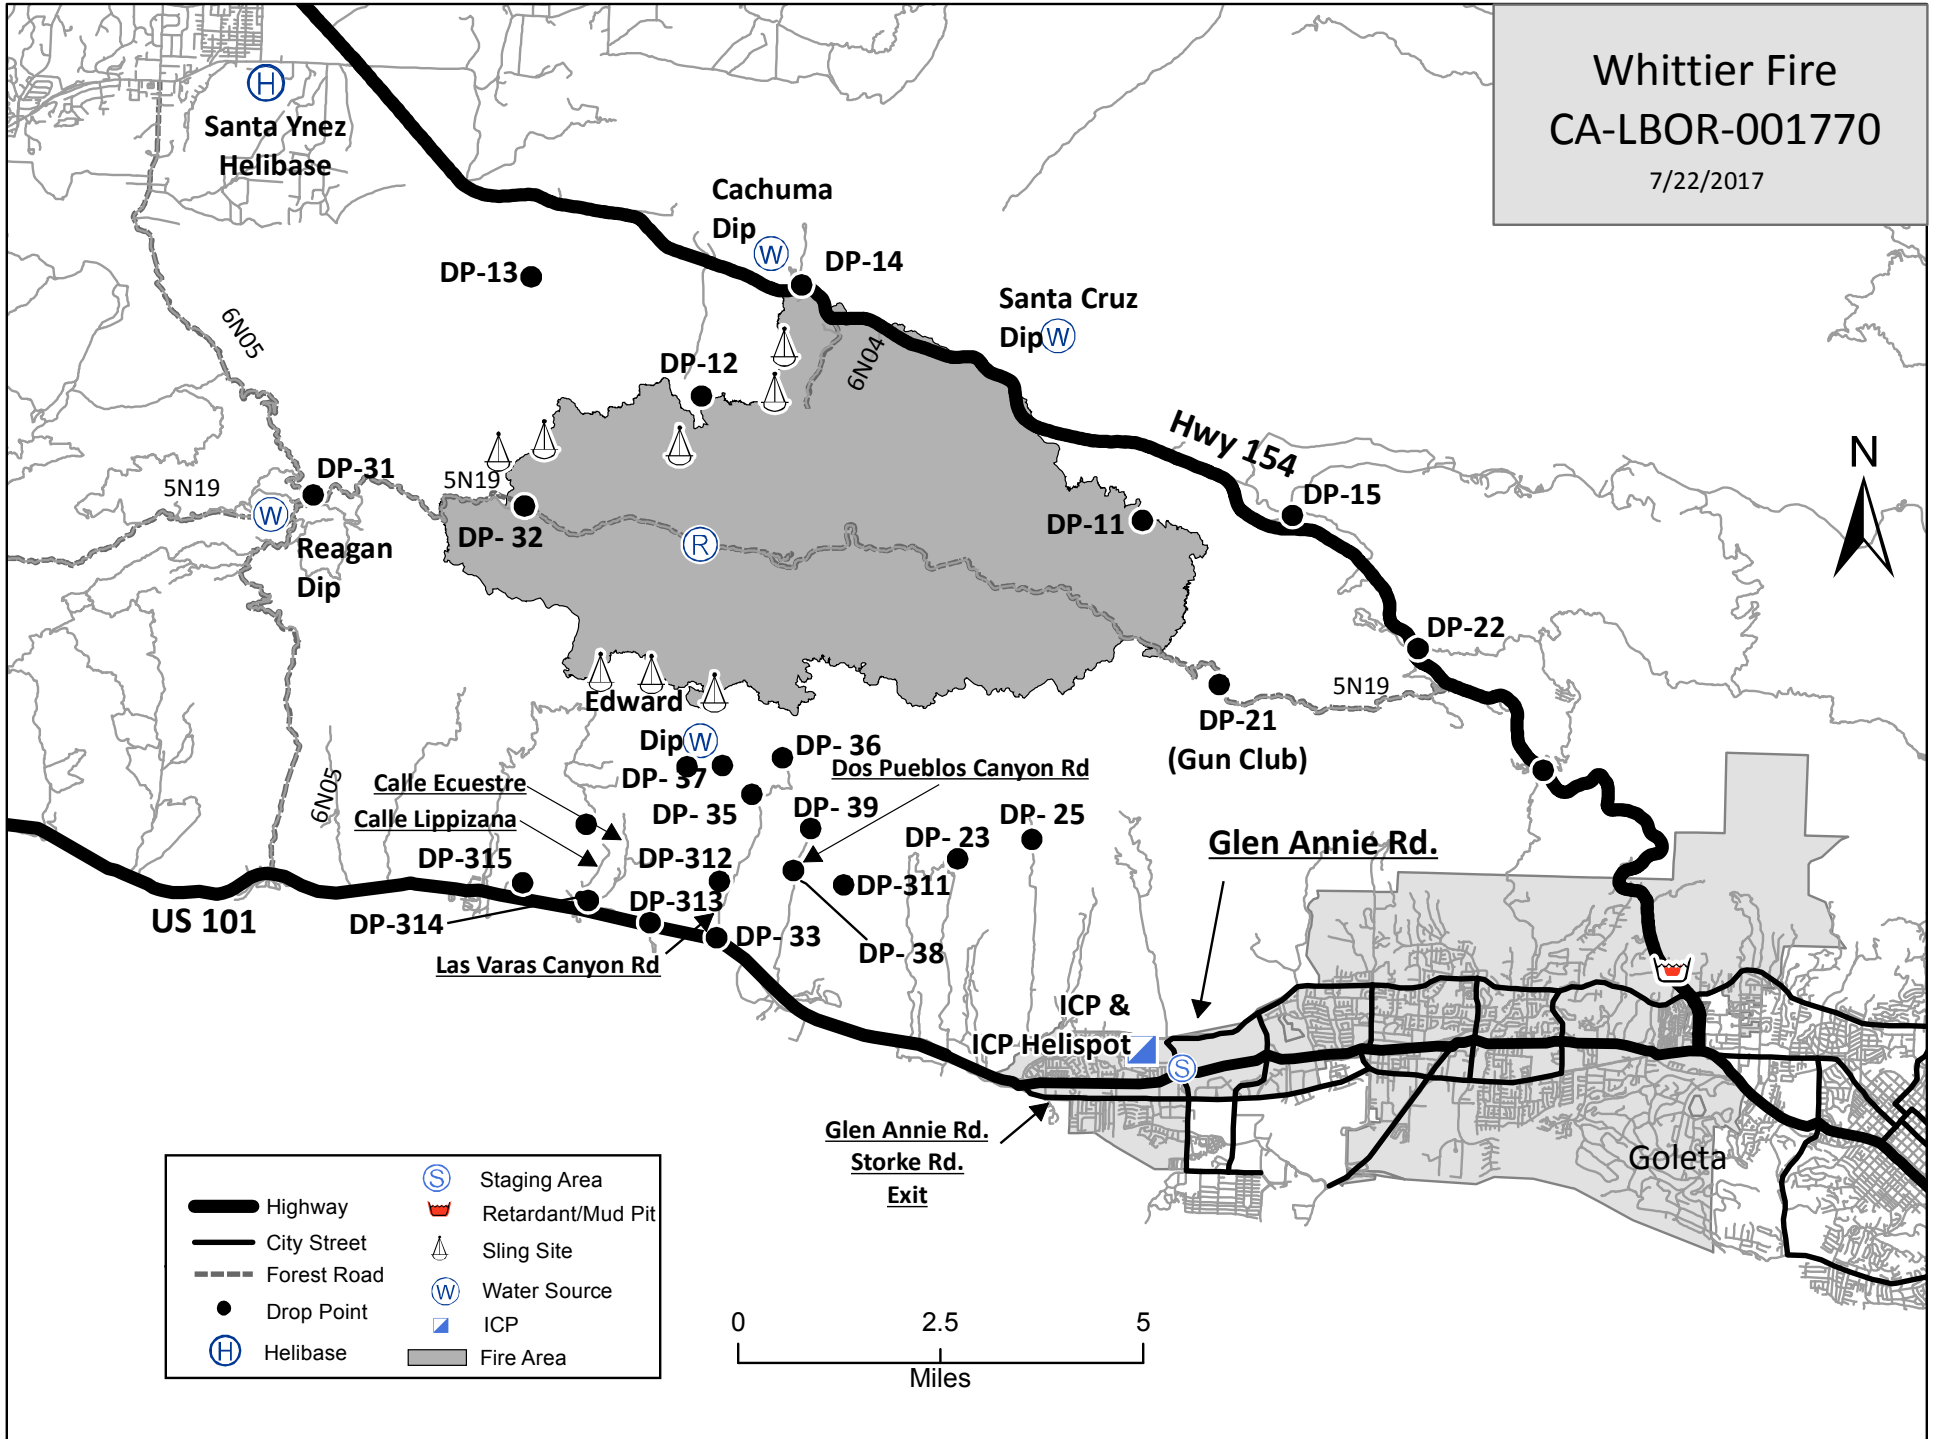

Whittier Fire CA-LBOR-001770

7/22/2017

Highway	Staging Area
City Street	Retardant/Mud Pit
Forest Road	Sling Site
Drop Point	Water Source
Helibase	ICP
Fire Area	