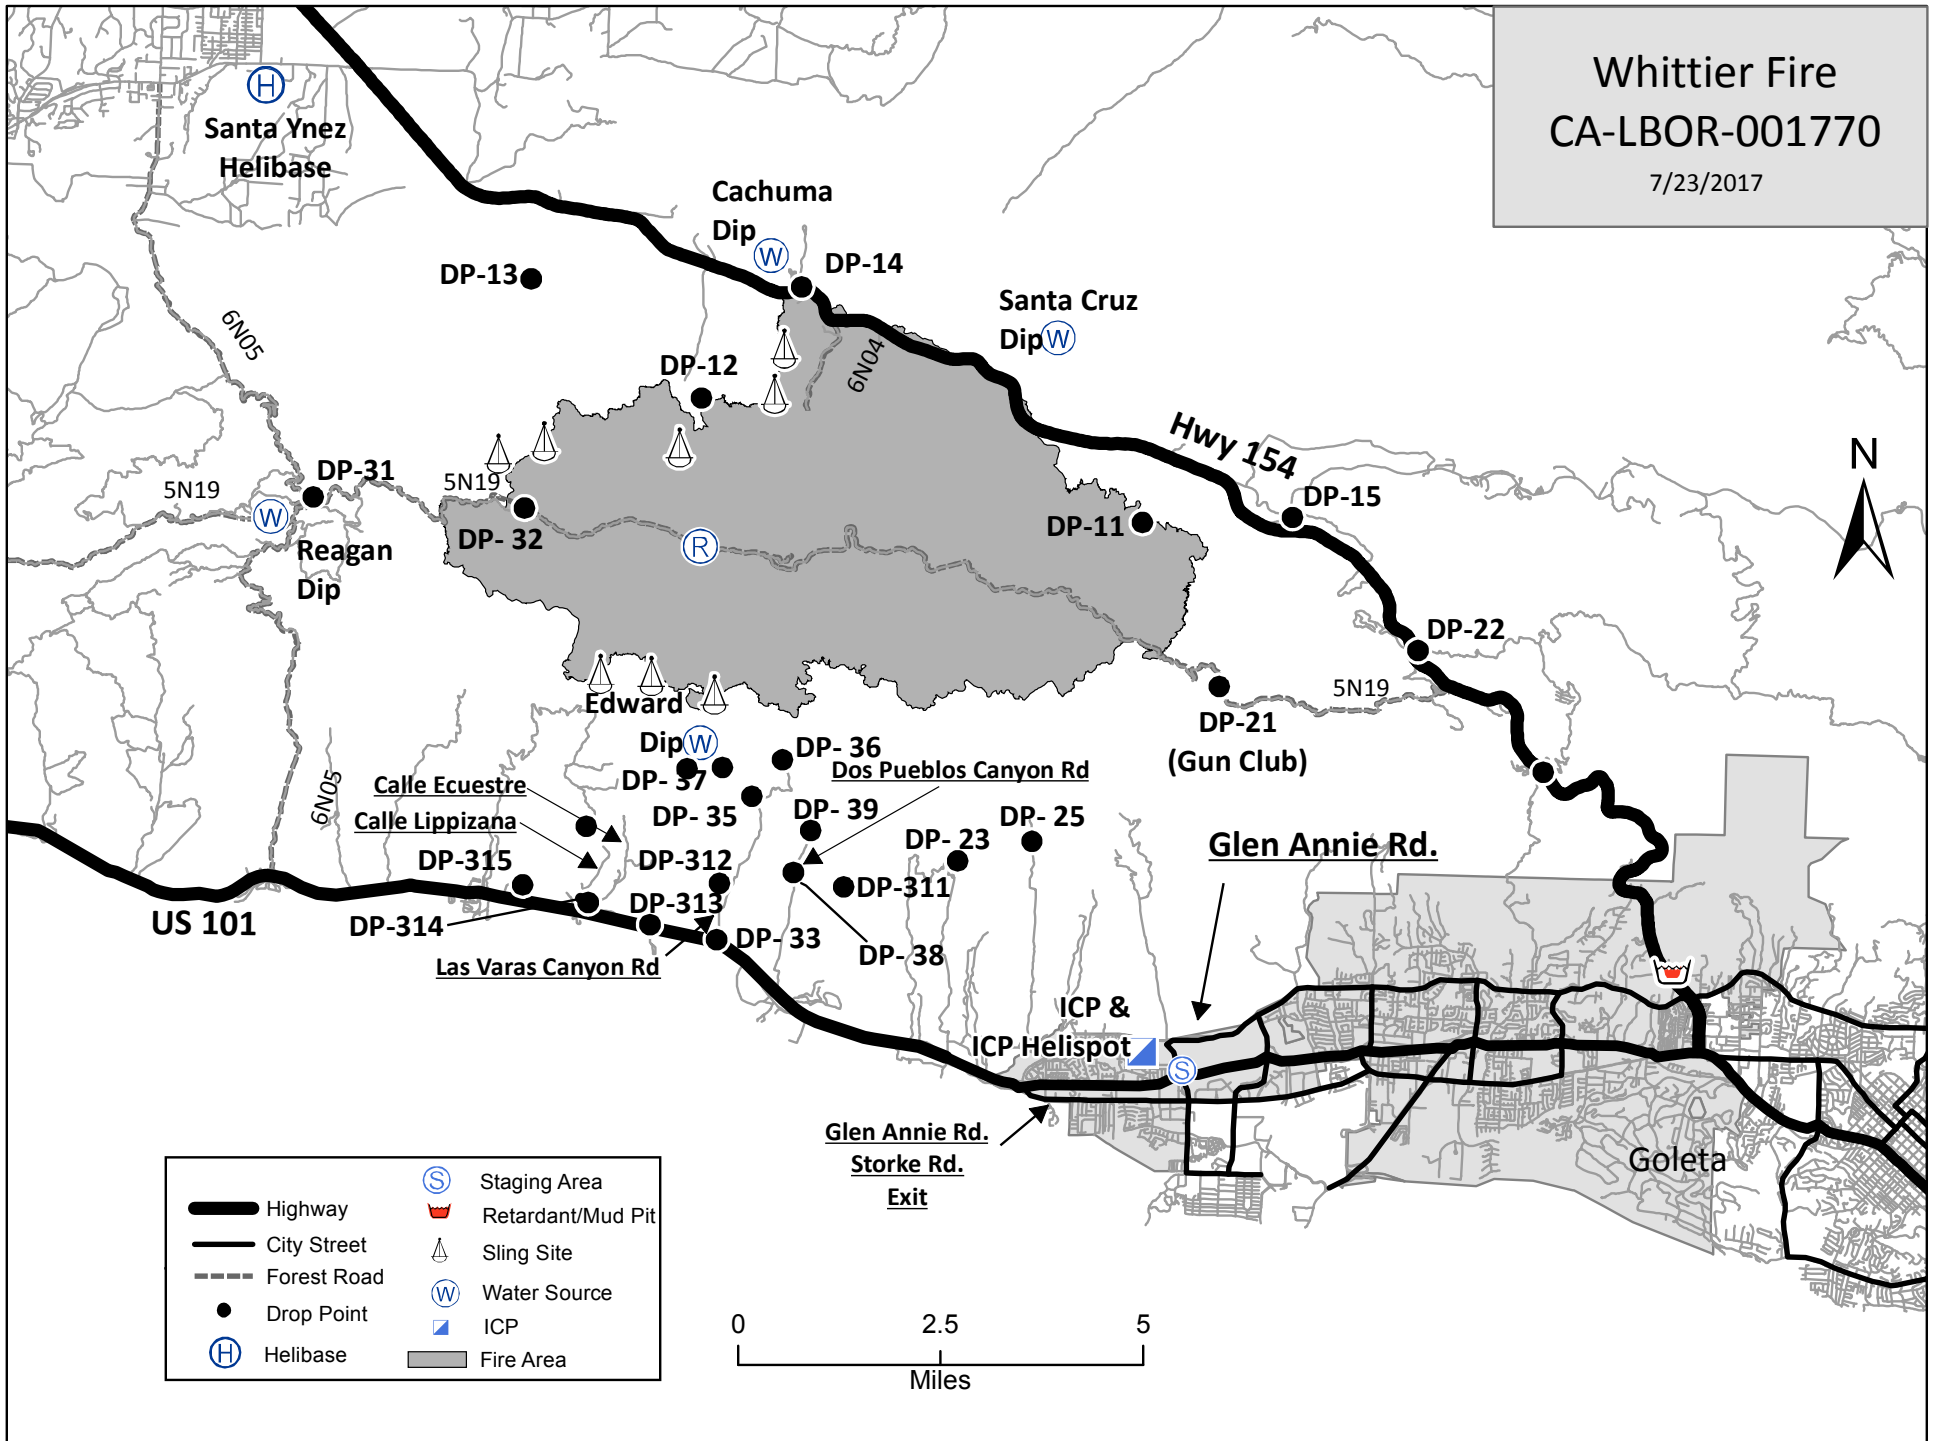

Whittier Fire CA-LBOR-001770

7/23/2017

Highway	Staging Area
City Street	Retardant/Mud Pit
Forest Road	Sling Site
Drop Point	Water Source
Helibase	ICP
Fire Area	