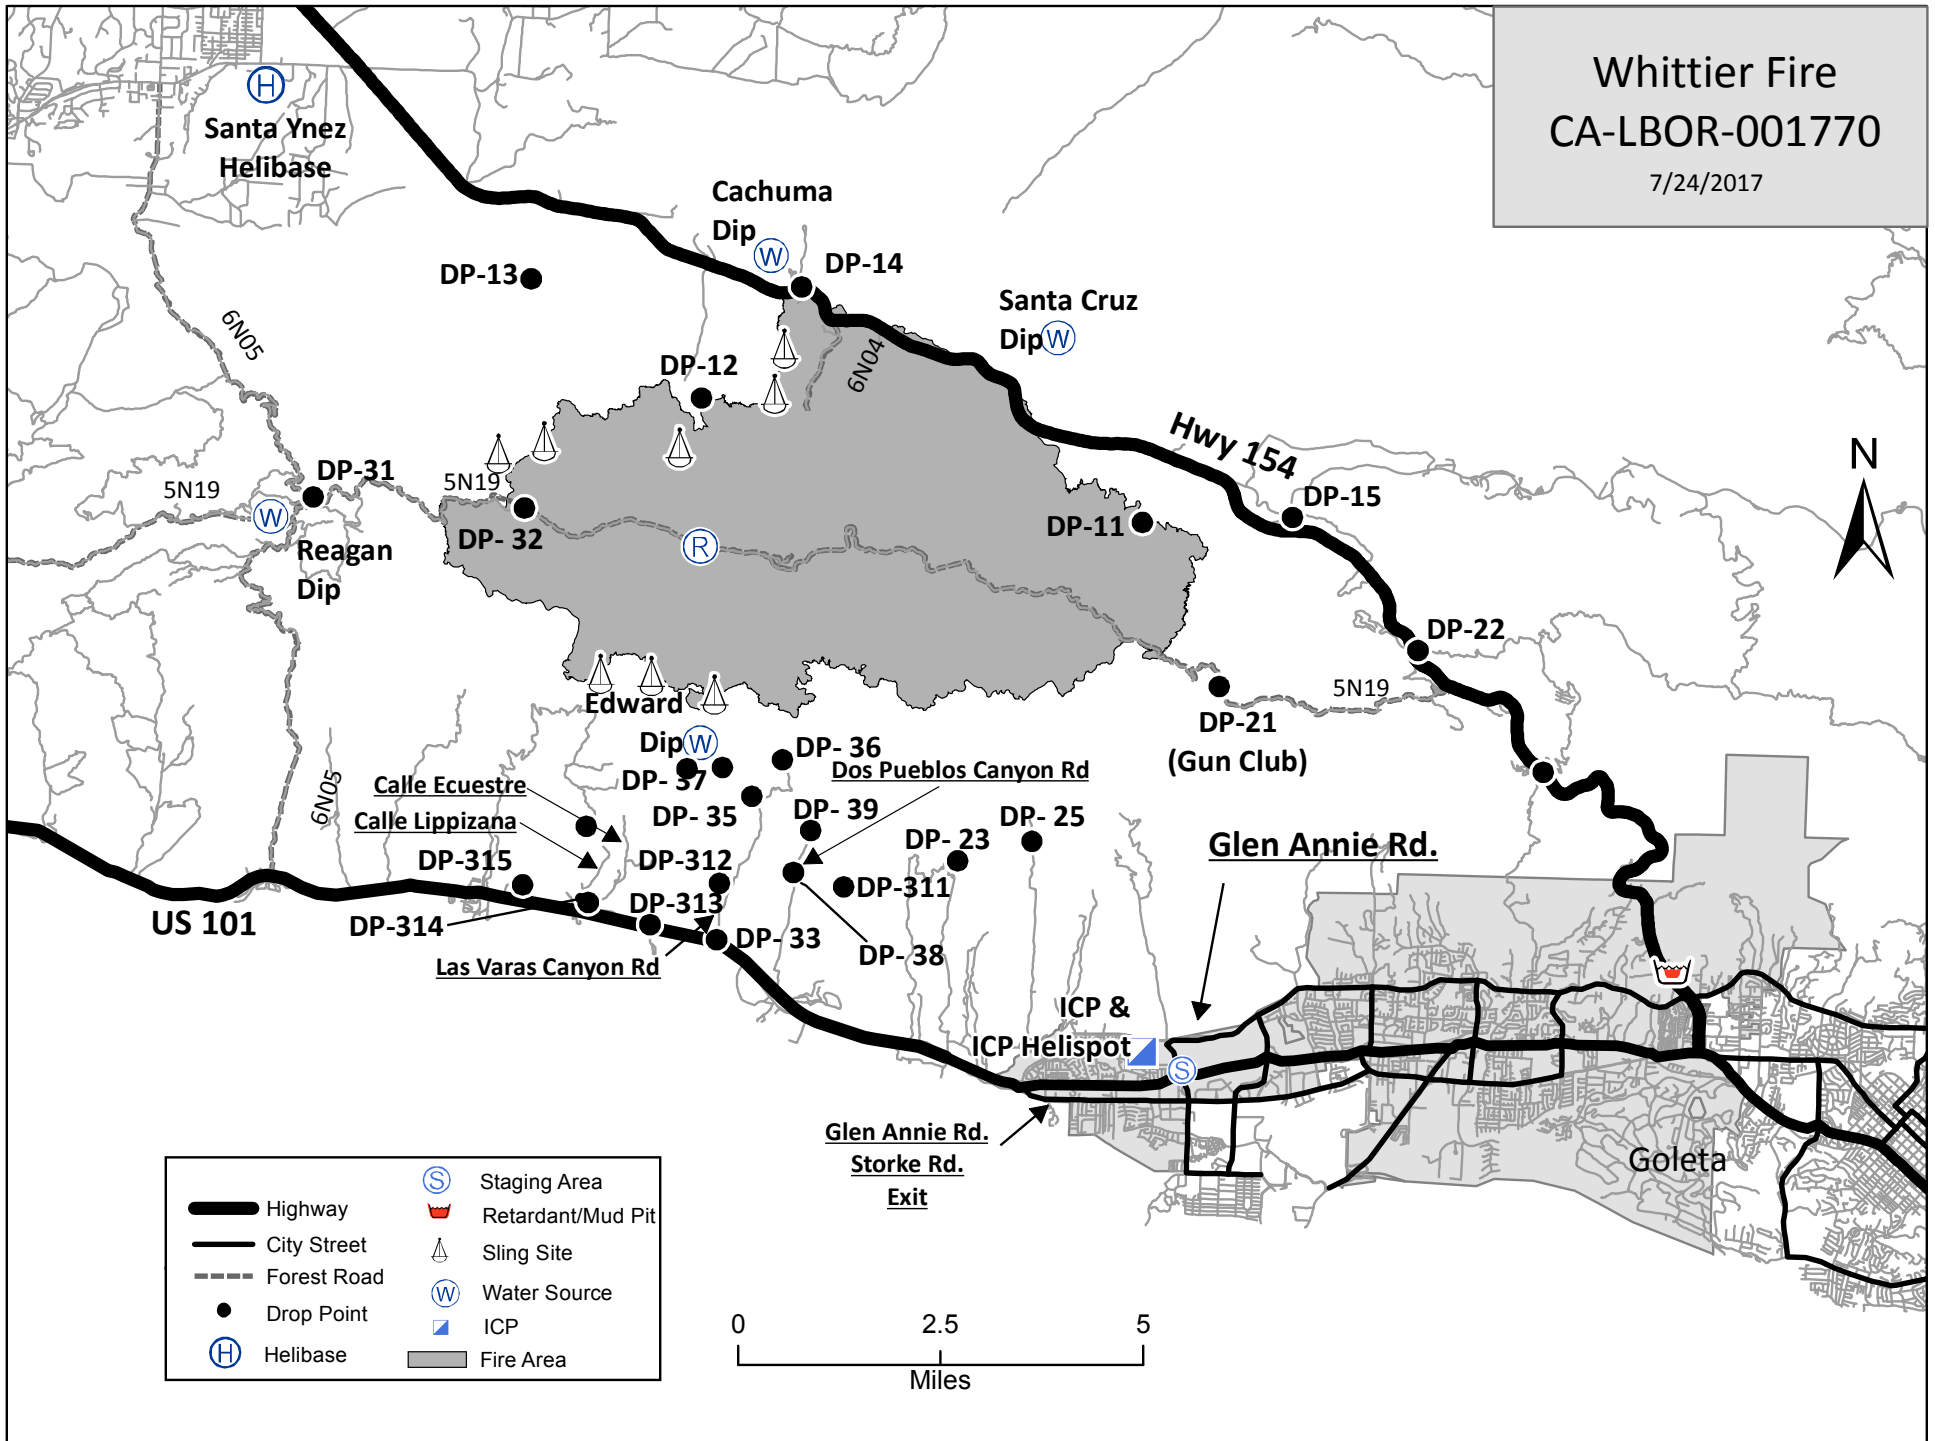

Whittier Fire CA-LBOR-001770

7/24/2017

Highway	Staging Area
City Street	Retardant/Mud Pit
Forest Road	Sling Site
Drop Point	Water Source
Helibase	ICP
Fire Area	