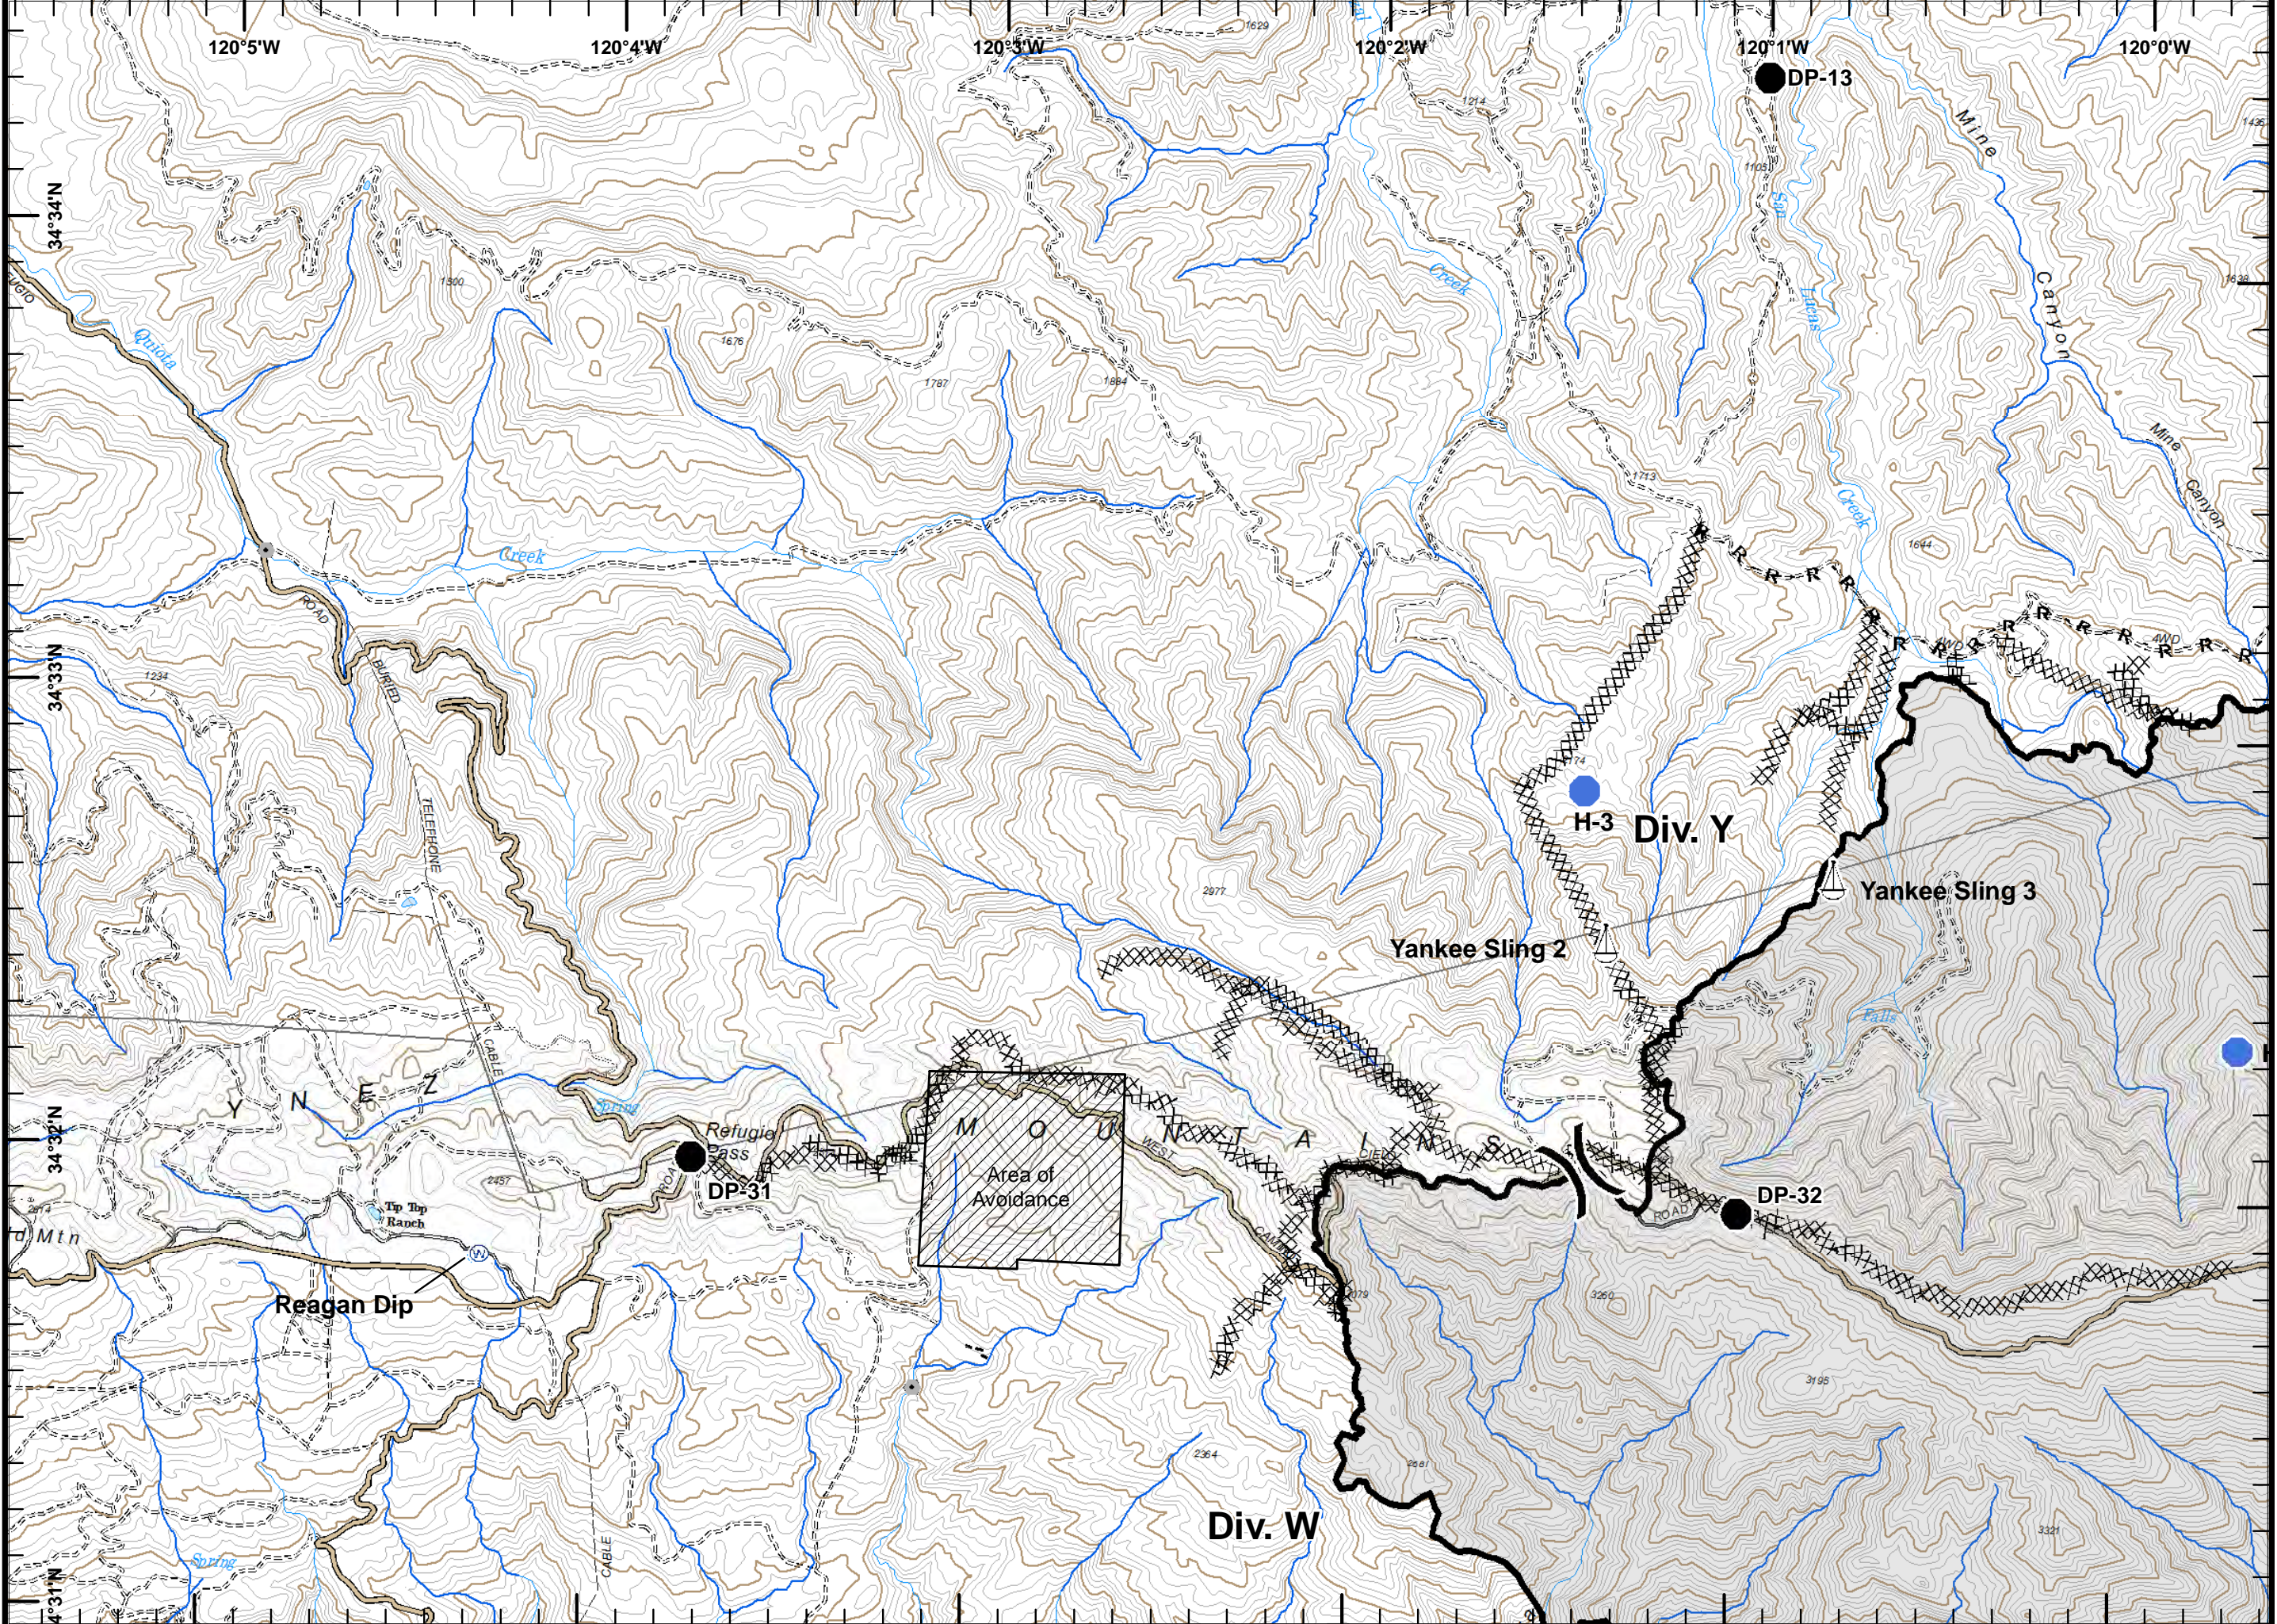

Incident Action Plan Map

Legend for Incident Action Plan Map:

- Division
- Drop Point
- Helispot
- Sling Site
- Water Source
- Completed Dozer Line
- Completed Line
- Road as Completed Line
- Avoidance Area
- Roads