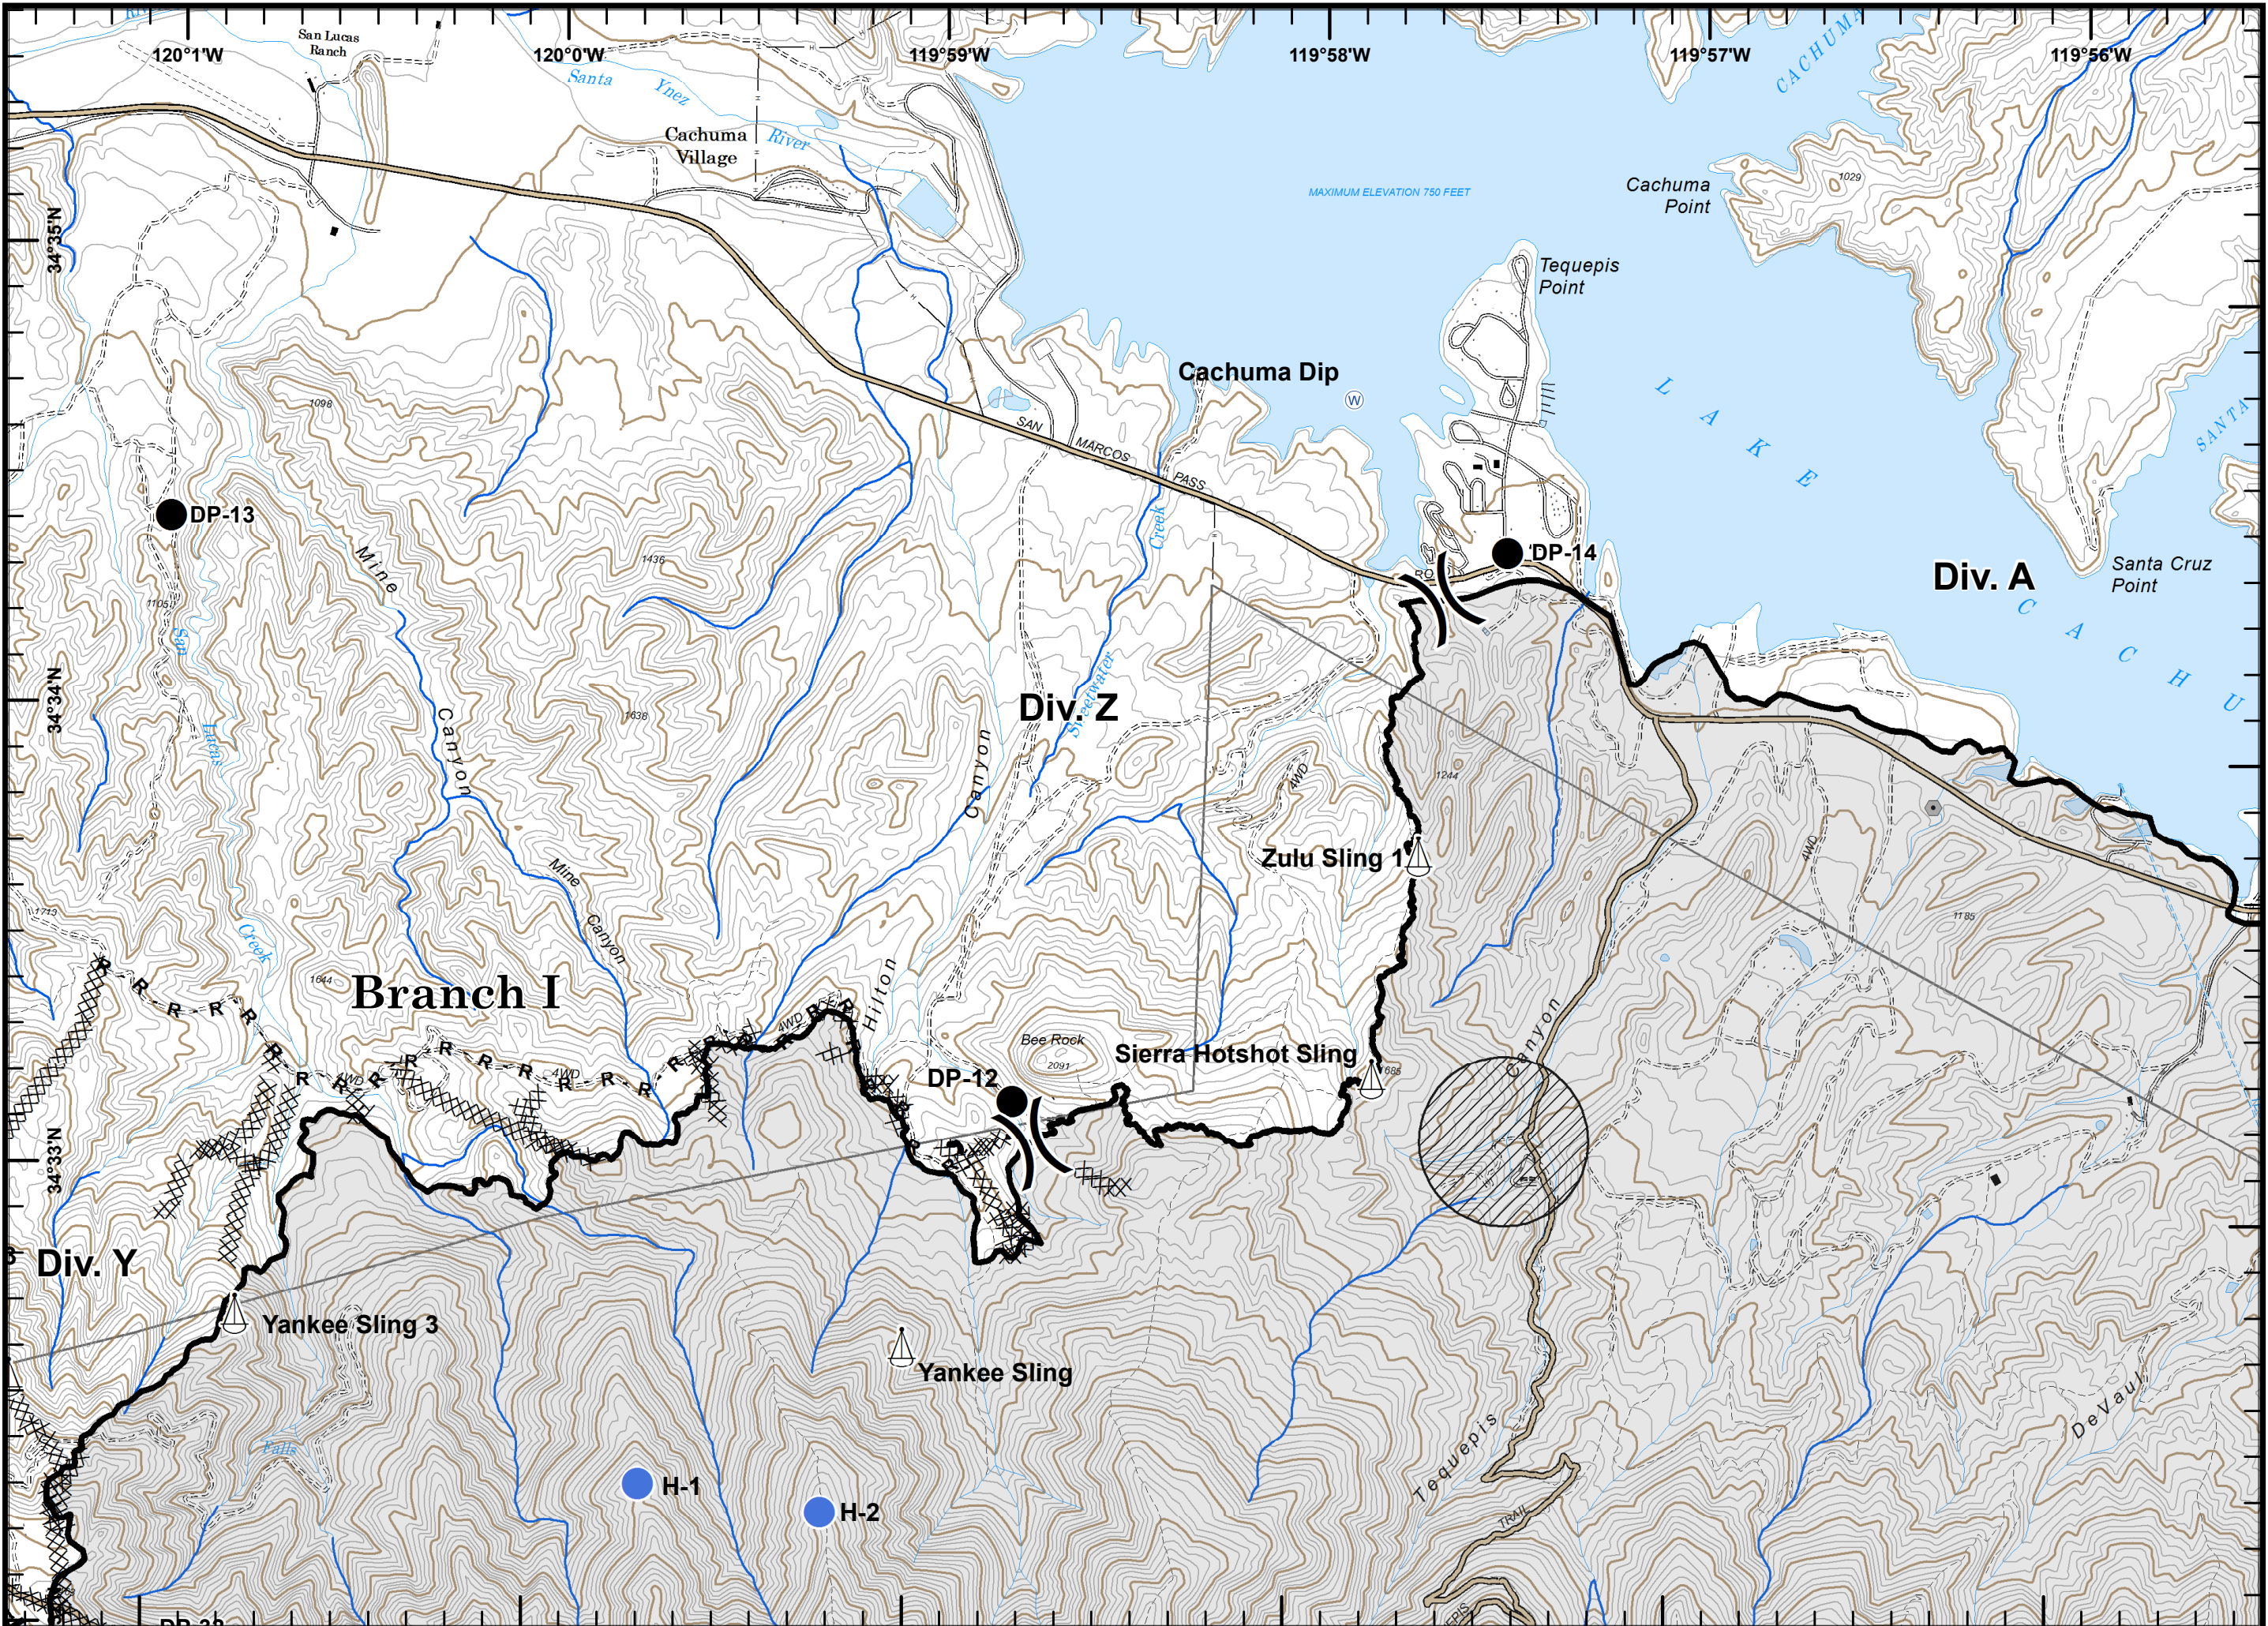

Incident Action
Plan Map

Legend for Incident Action Plan Map:

- Division (Symbol:)
- Branch (Symbol: [])
- Drop Point (Symbol: ●)
- Helispot (Symbol: ●)
- Sling Site (Symbol: ⚓)
- Water Source (Symbol: W in a circle)
- Completed Dozer Line (Symbol: X)
- Completed Line (Symbol: —)
- R - Road as Completed Line (Symbol: R)
- Avoidance Area (Symbol: □ with diagonal lines)
- Avoidance Area (Symbol: ○ with diagonal lines)
- Roads (Symbol: —)