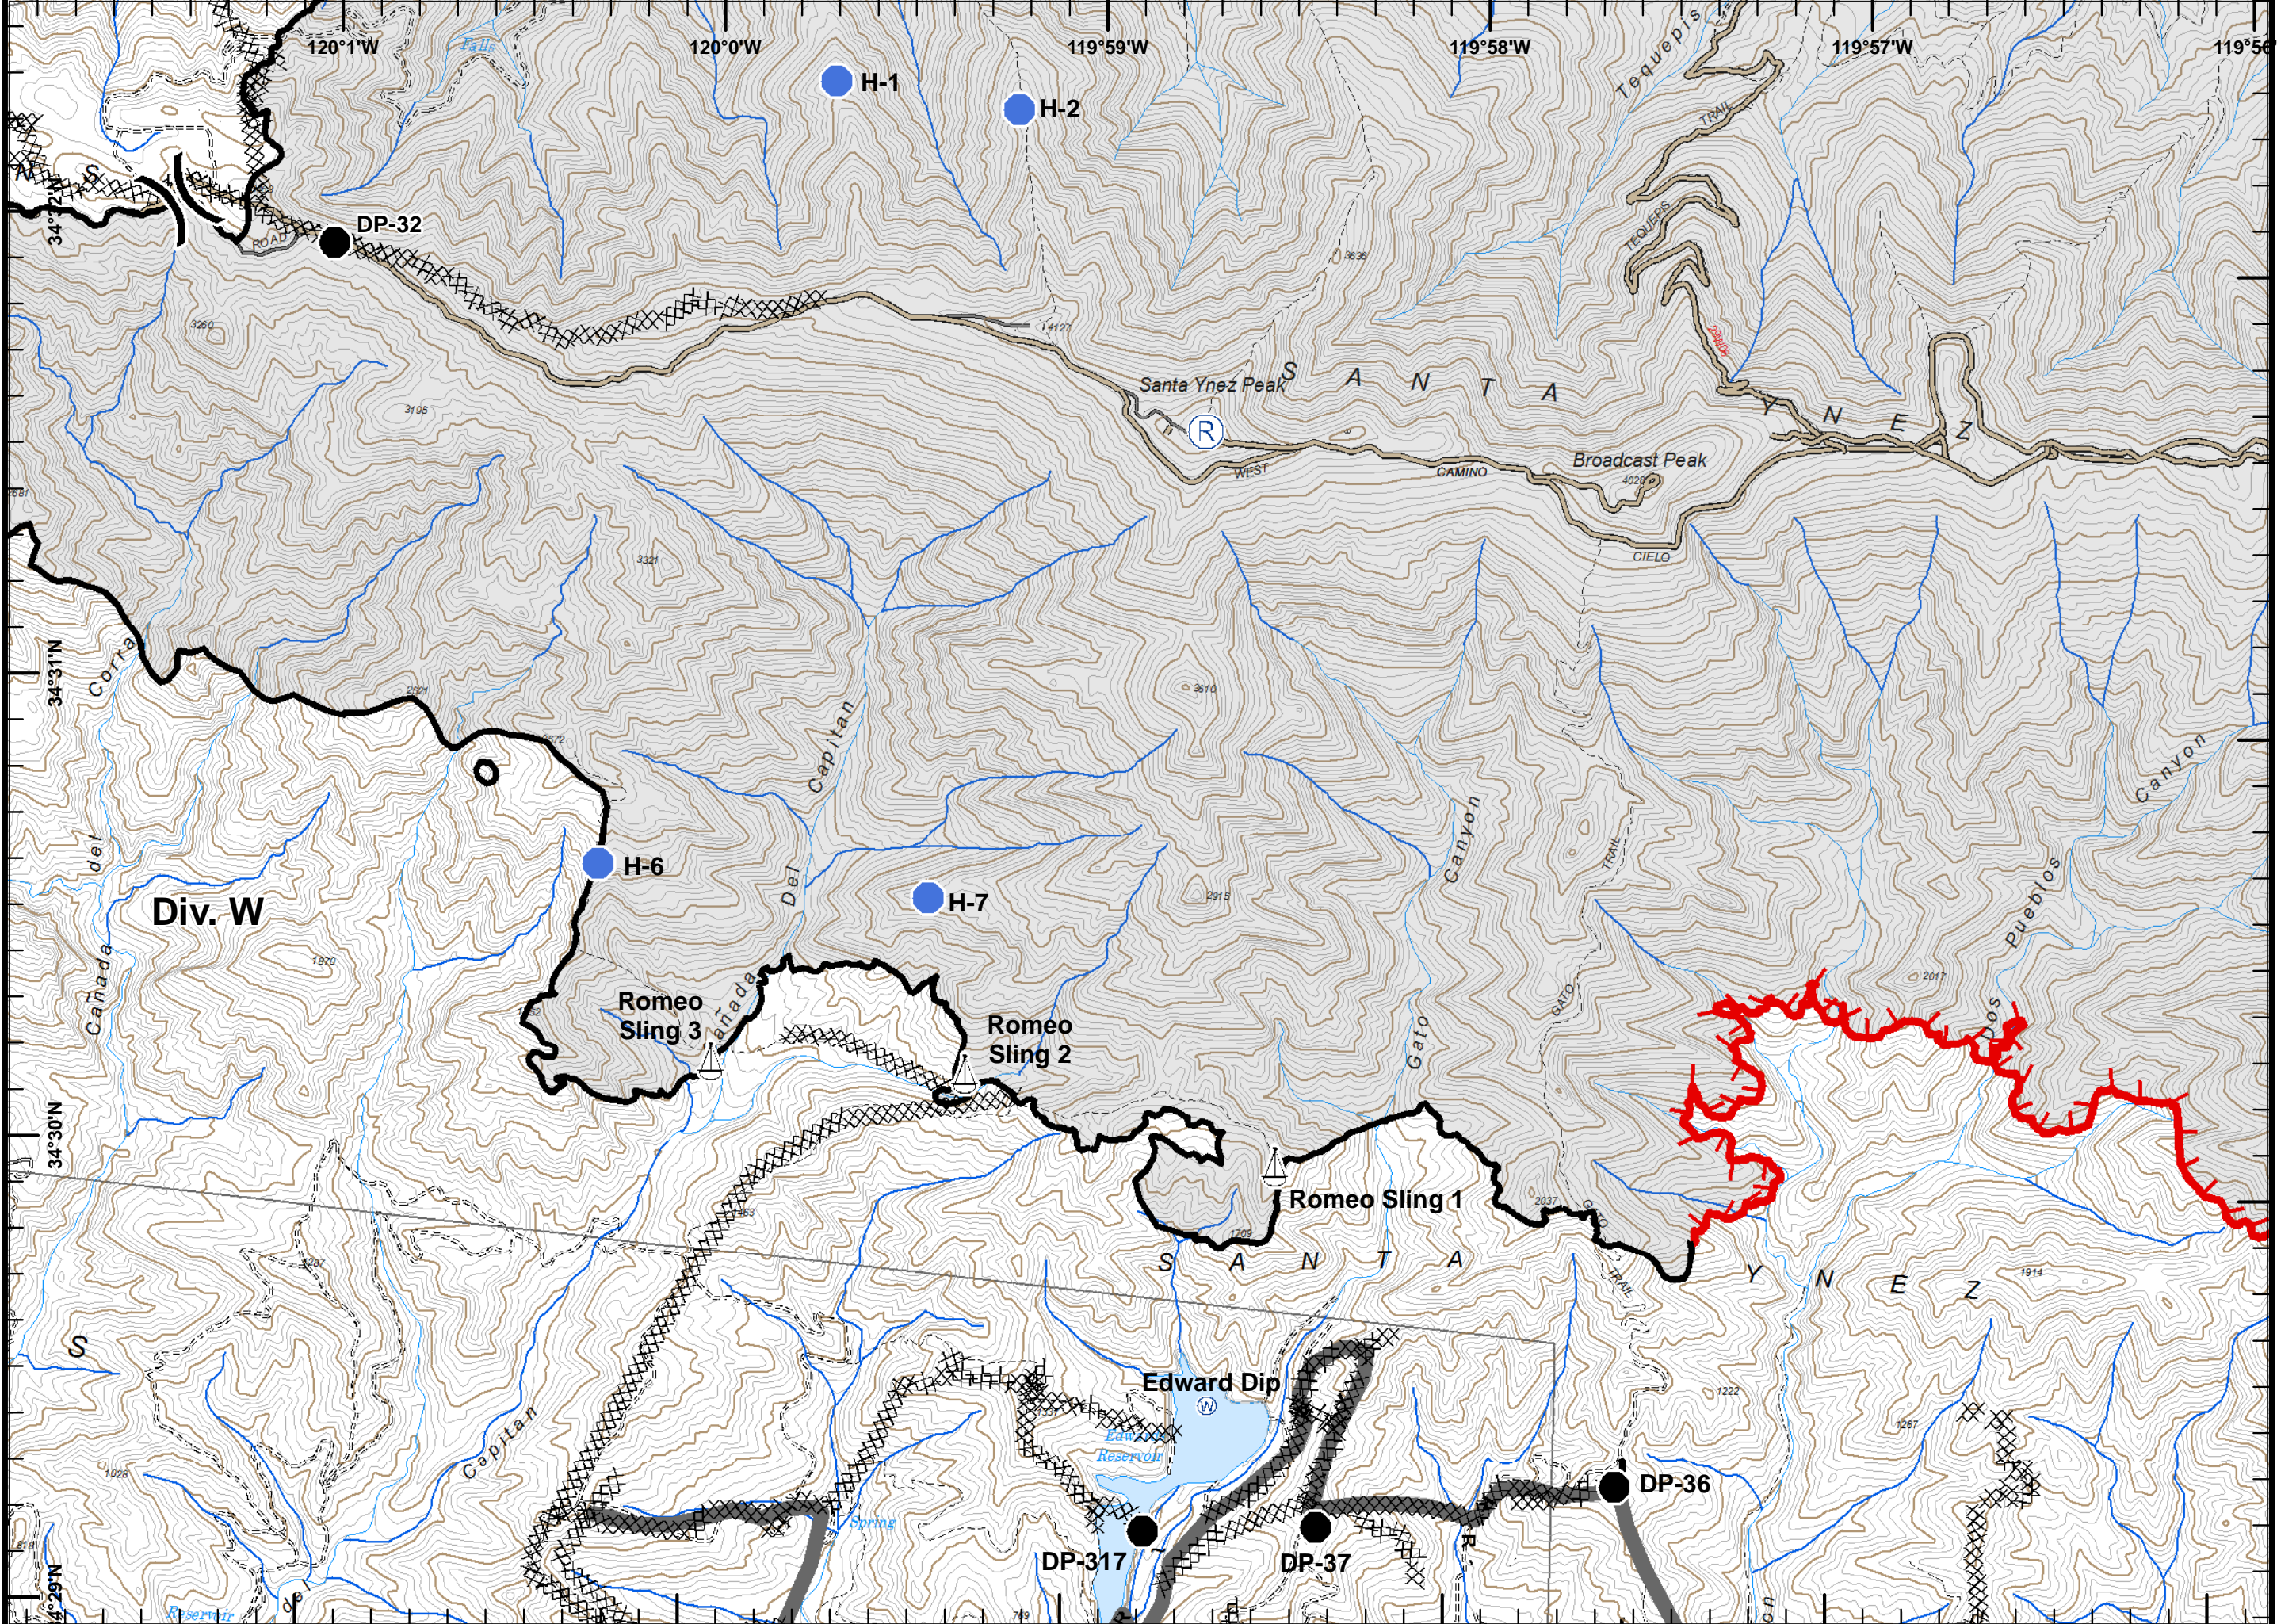

### Incident Action Plan Map

-  Division
-  Drop Point
-  Helispot
-  Repeater
-  Sling Site
-  Water Source
-  Uncontrolled Fire Edge
-  Completed Dozer Line
-  Completed Line
-  Road as Completed Line
-  Contingency Line
-  Roads