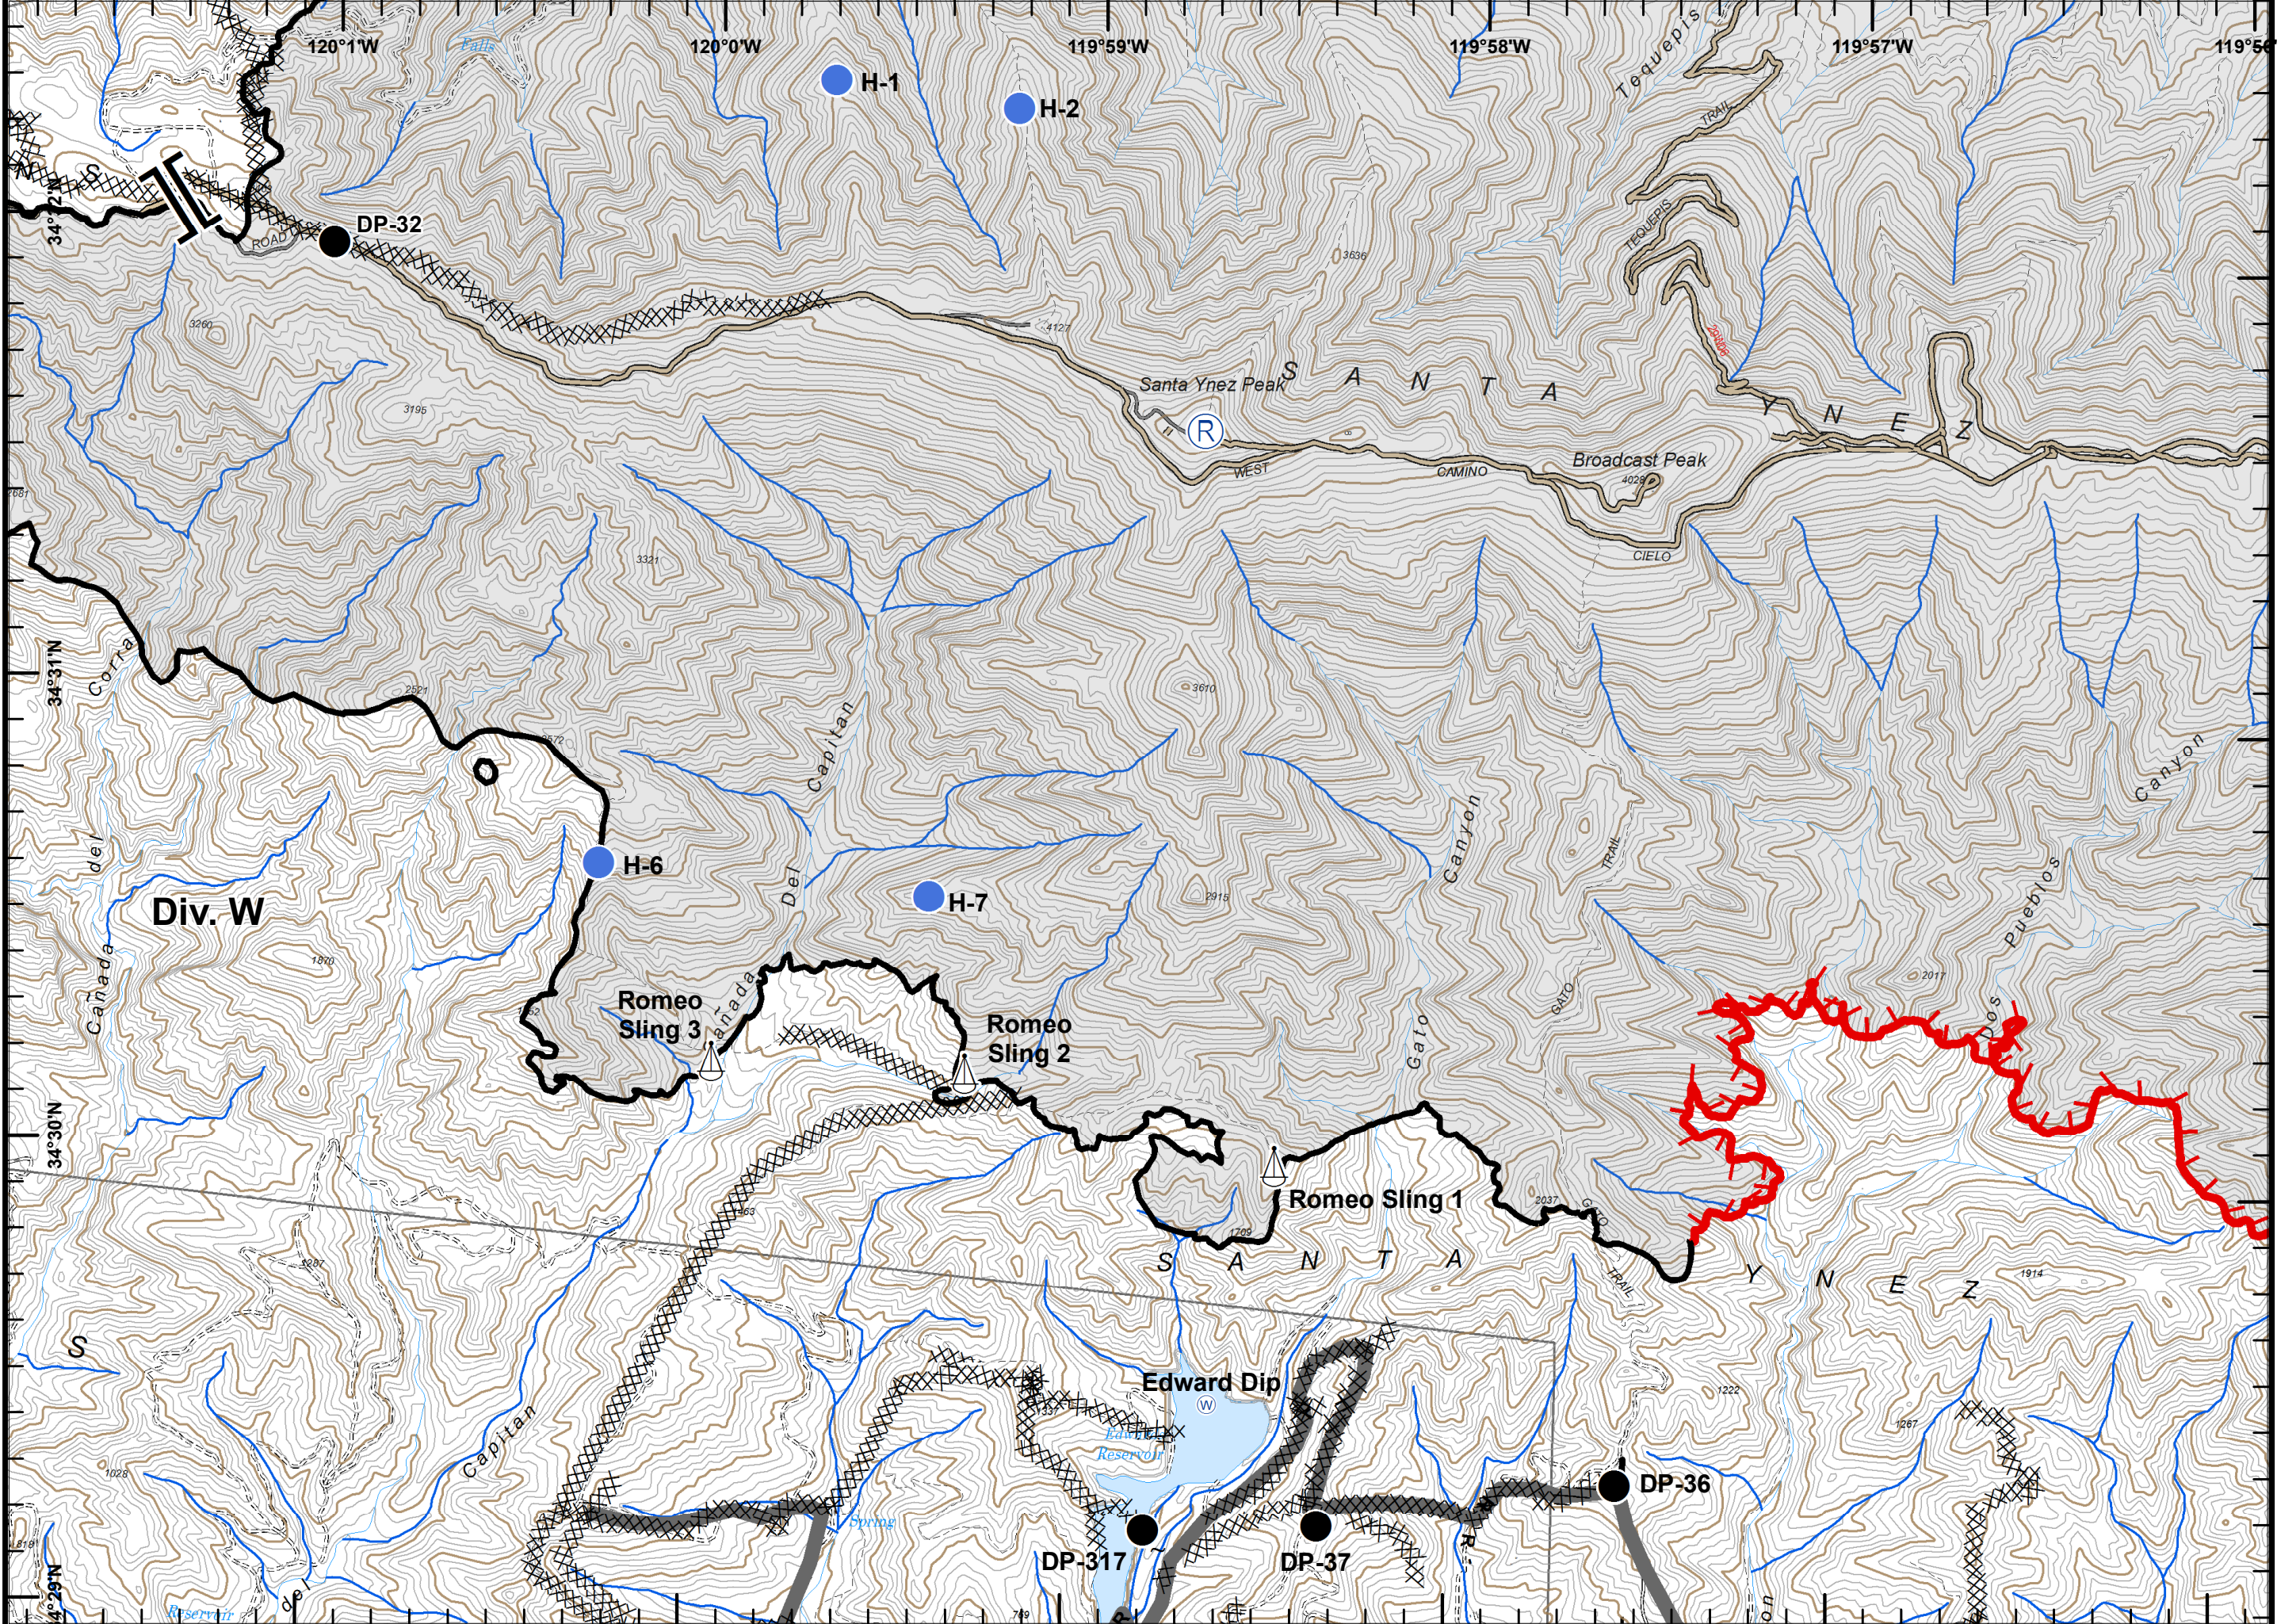

### Incident Action Plan Map

-  Branch
-  Drop Point
-  Helispot
-  Repeater
-  Sling Site
-  Water Source
-  Uncontrolled Fire Edge
-  Completed Dozer Line
-  Completed Line
-  Road as Completed Line
-  Contingency Line
-  Roads