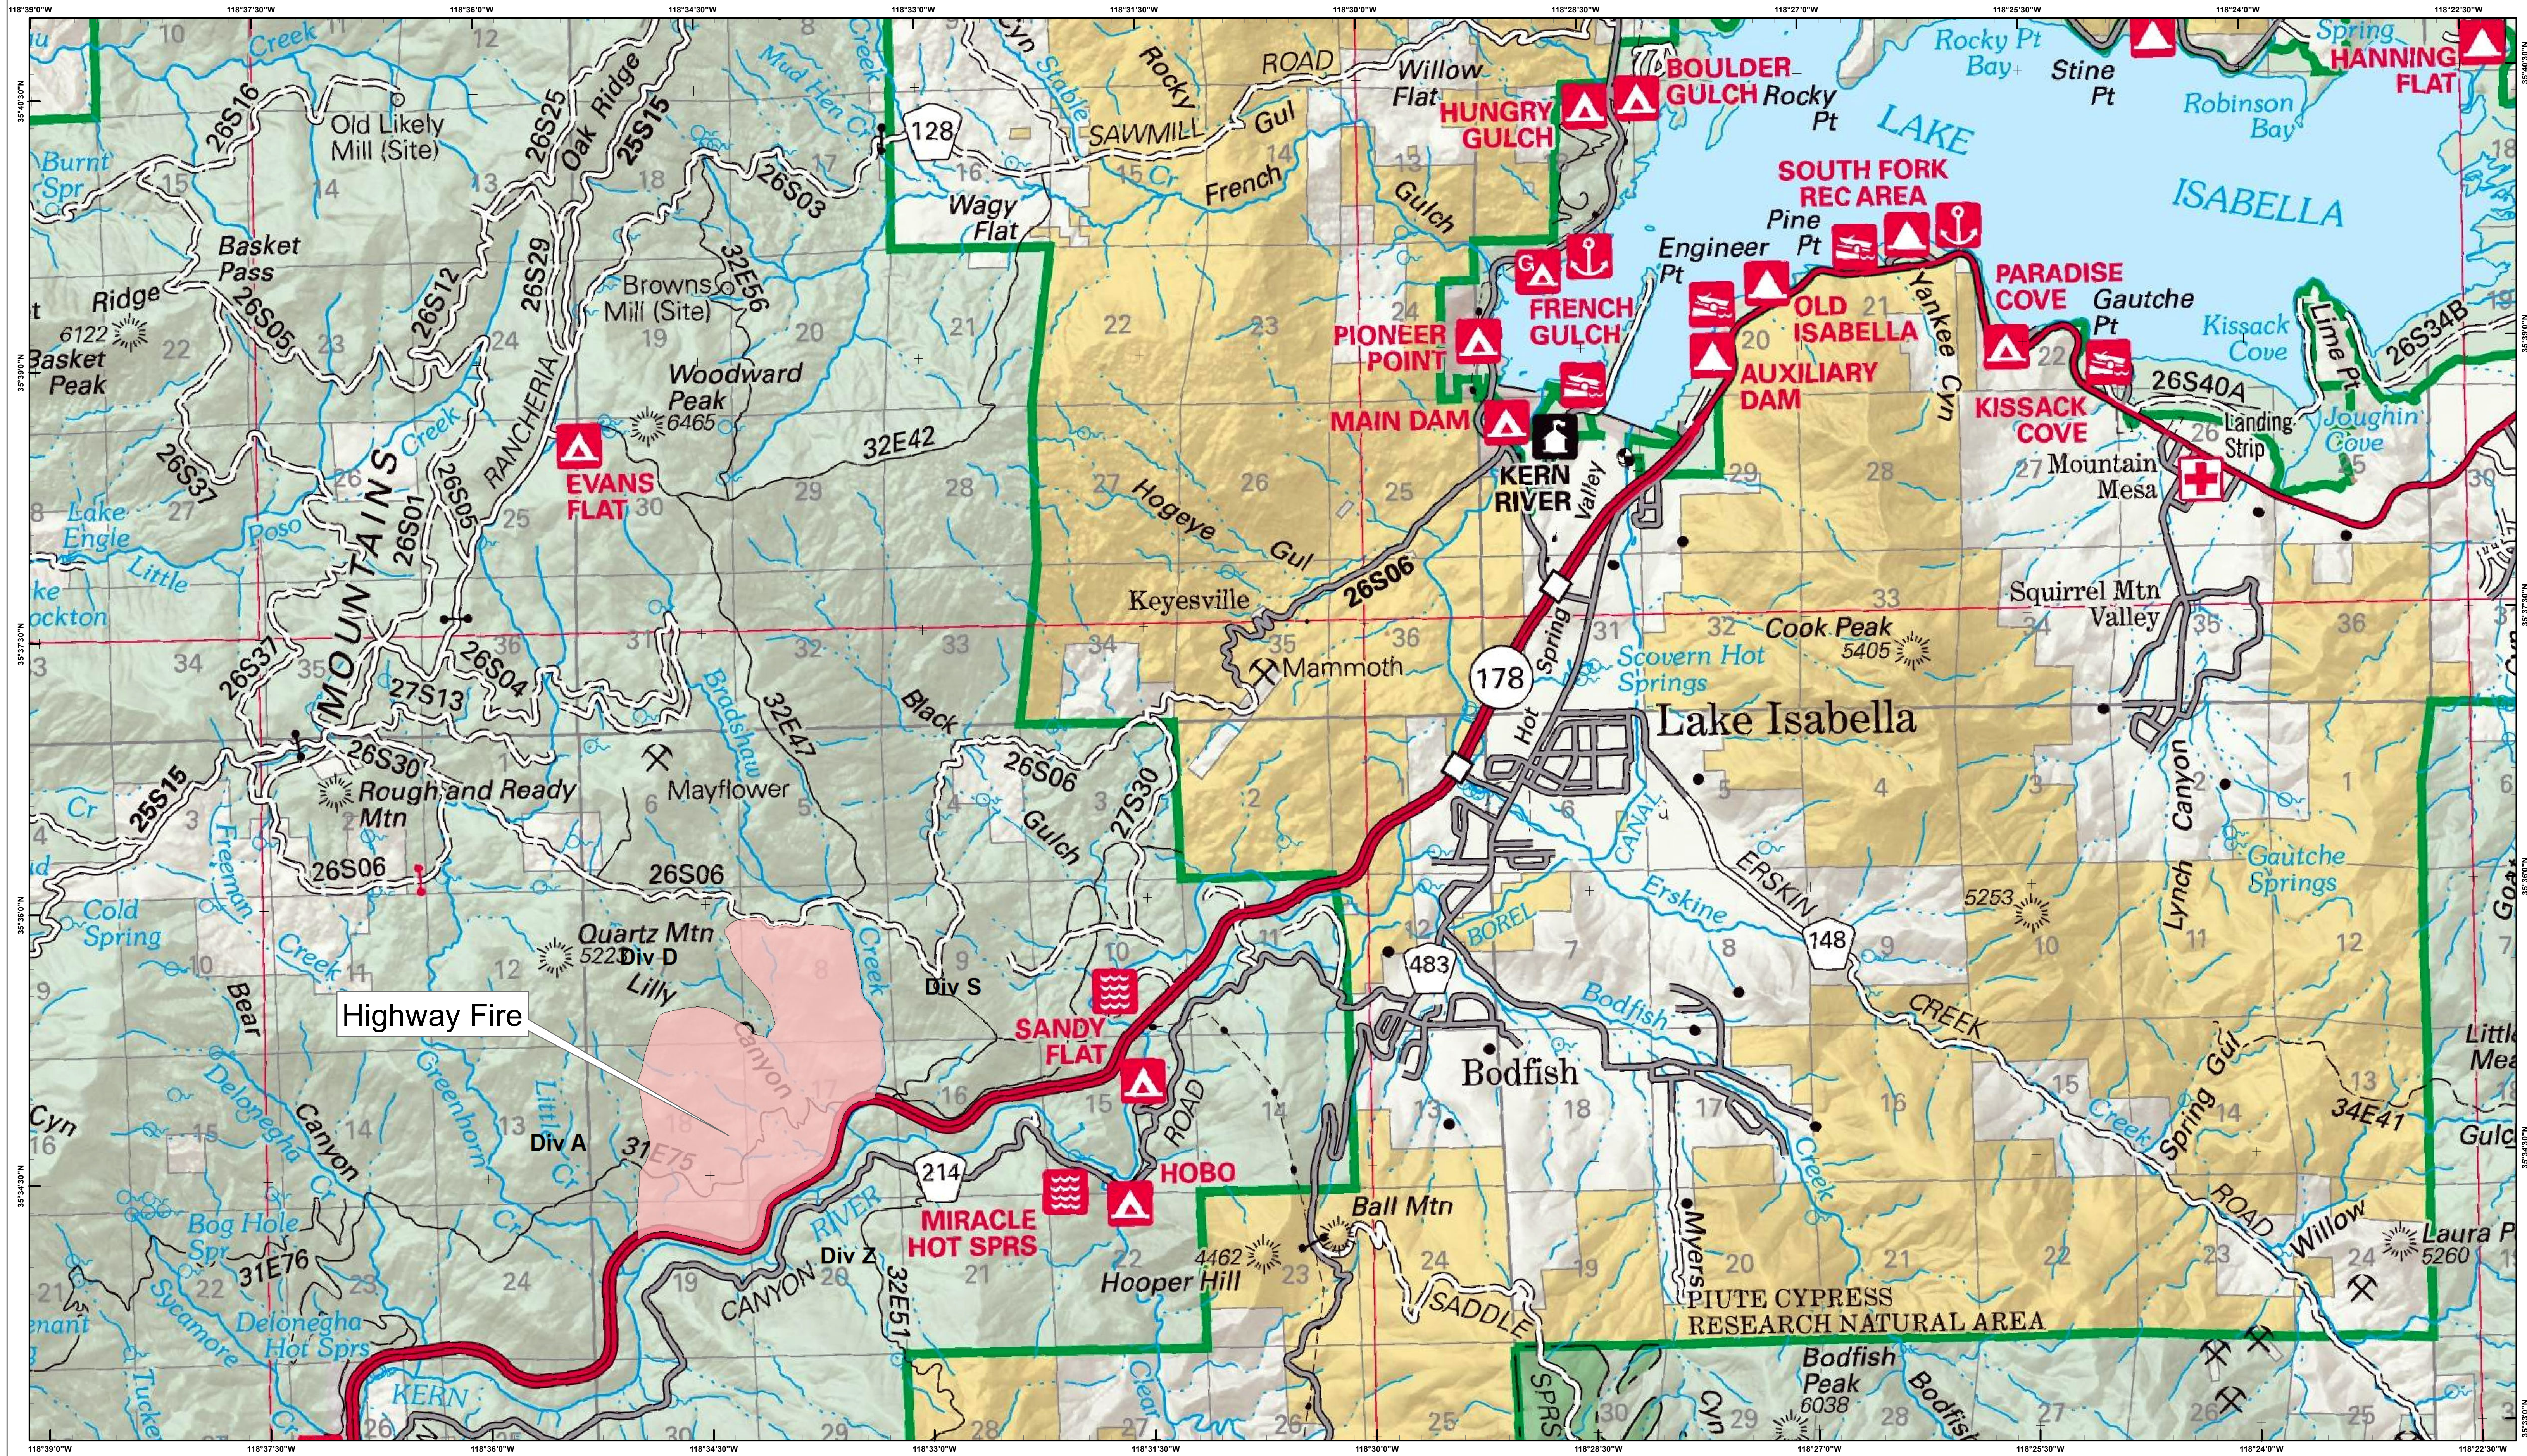

INFORMATION MAP

HIGHWAY FIRE

CA-SQF-001223

June 20, 2017
Night Shift
Acres

1:30,000

Datum: NAD 1983

Legend

Highway Fire