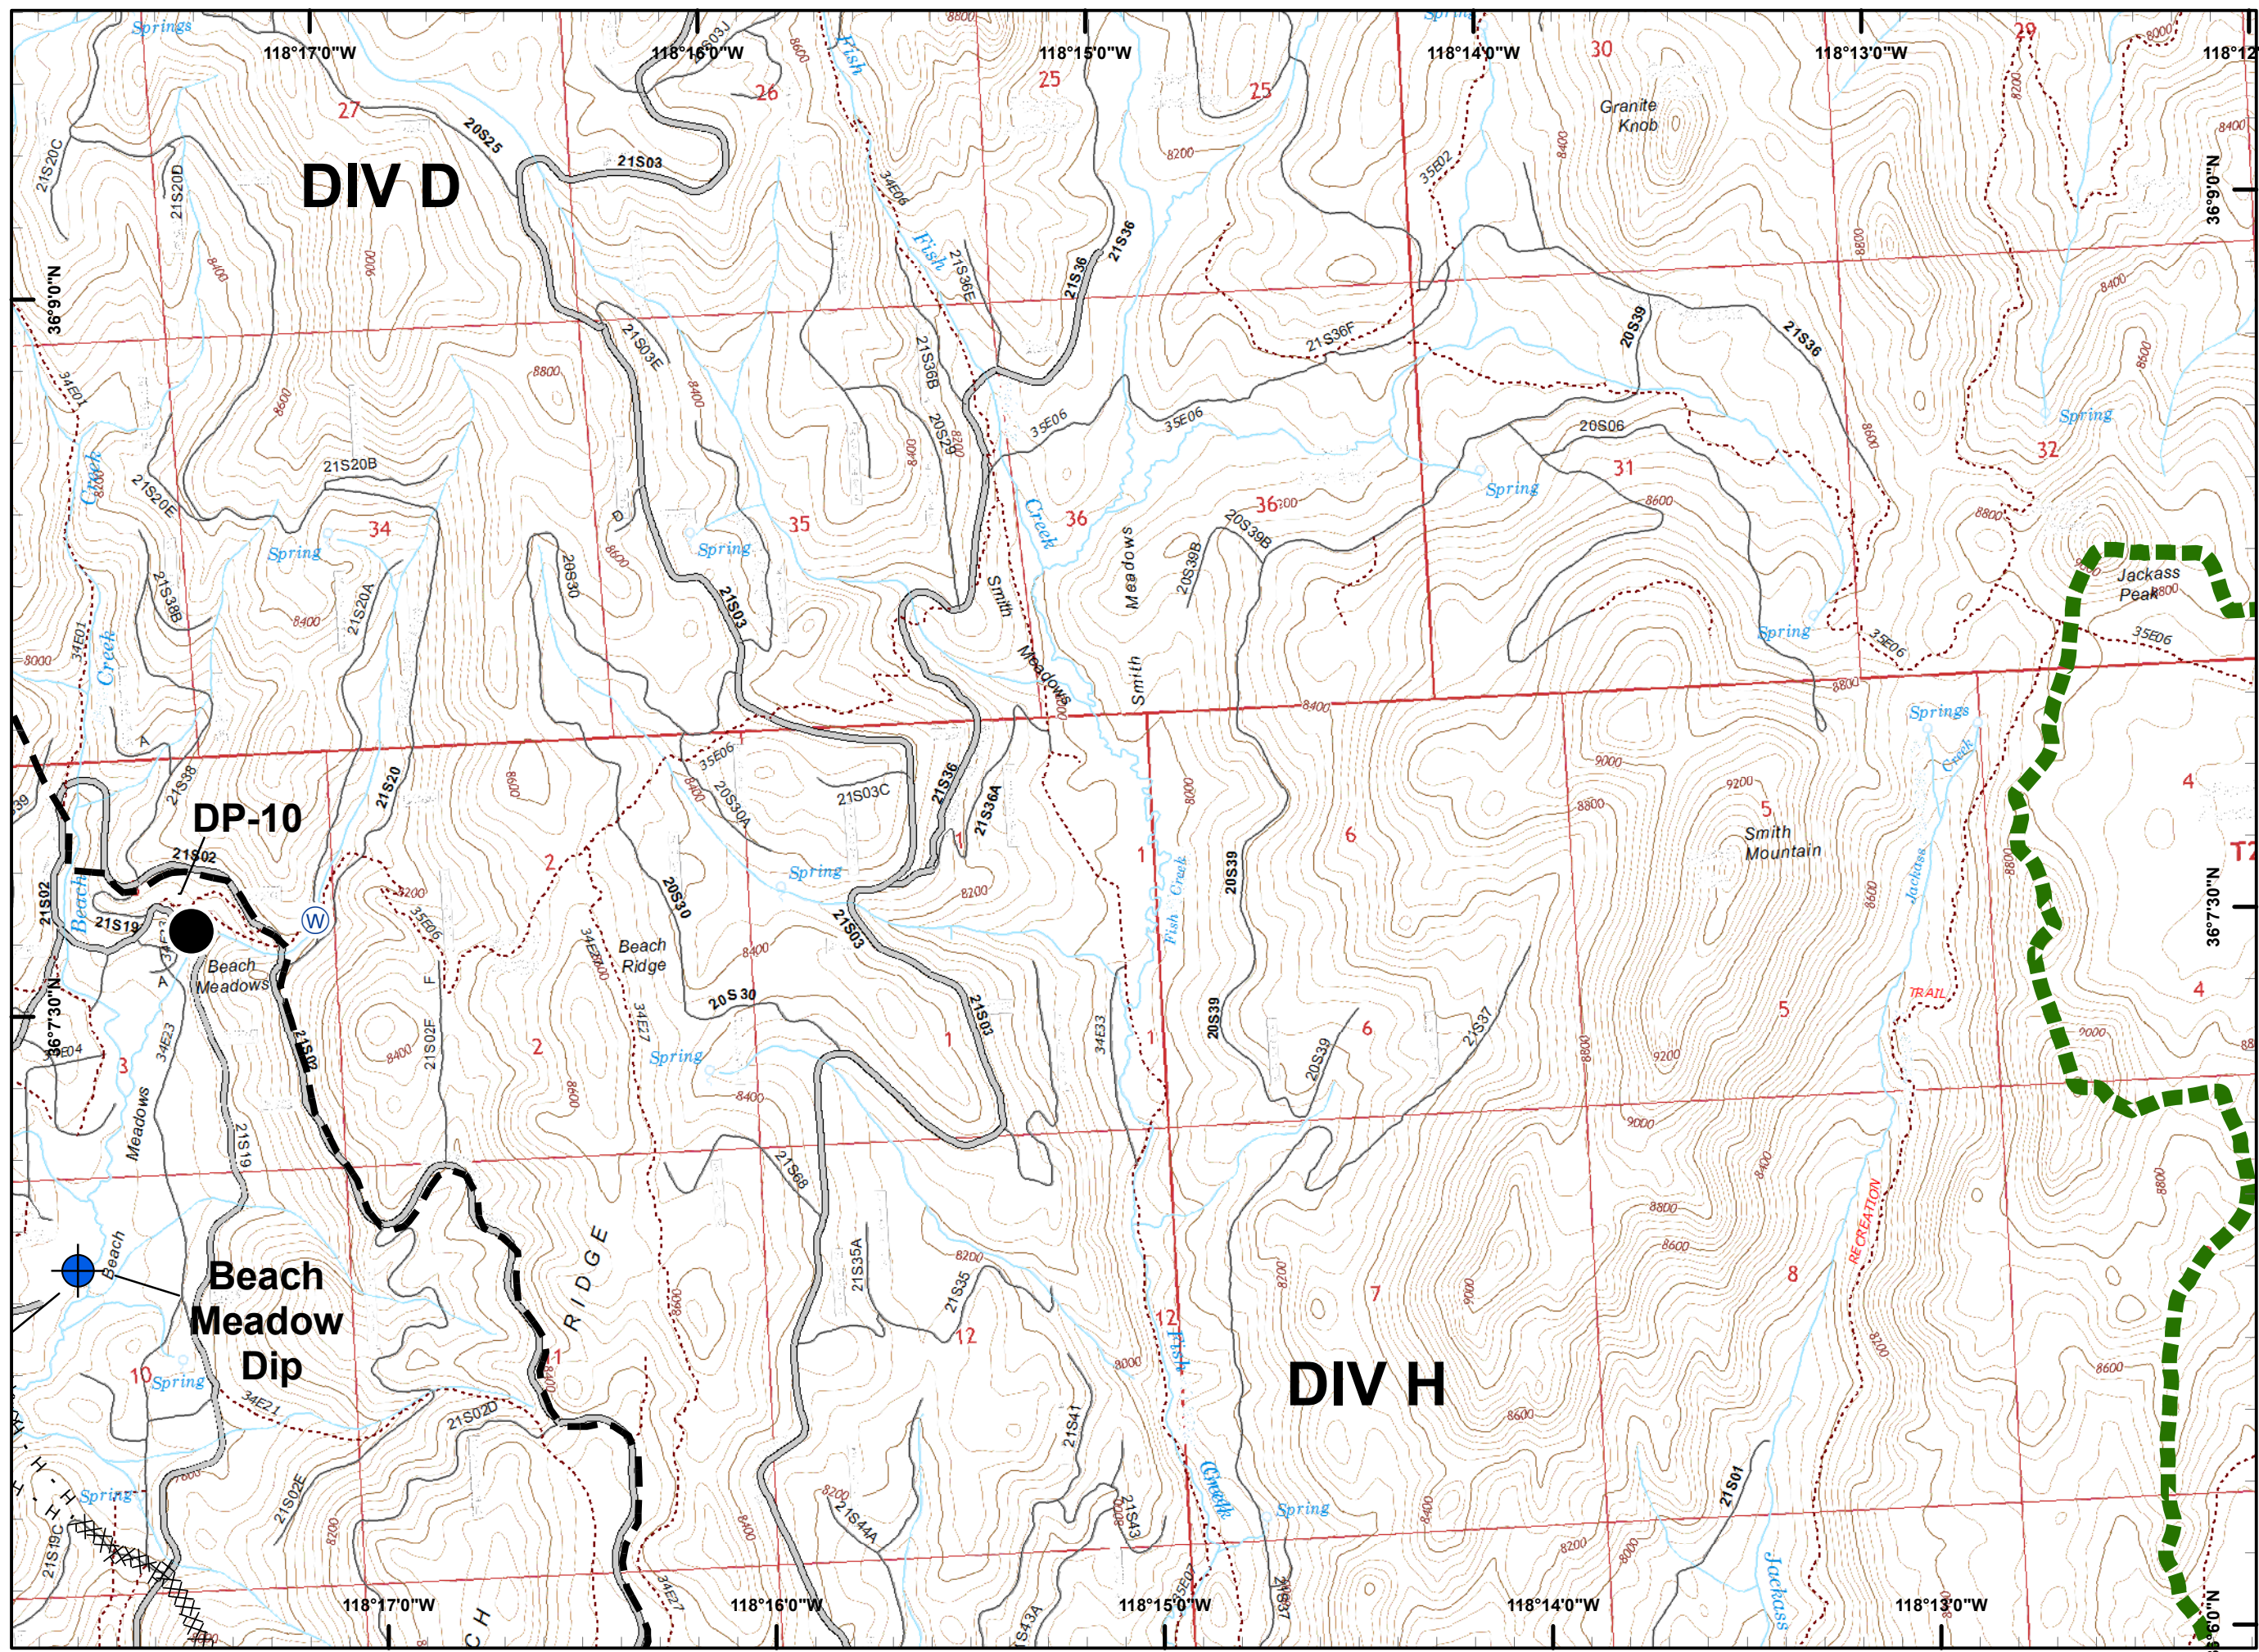

PDF Maps

Legend

- Division Break
- Repeater
- Camp
- Dip Site
- Drop Point
- Helibase
- Helispot
- Mobile Weather Unit
- Water Source
- Uncontrolled Fire Edge
- Completed Line
- H - H Completed Hand Line
- Proposed Containment Line
- Wilderness Boundary

Legend

- Division Break
- Repeater
- Camp
- Dip Site
- Drop Point
- Helibase
- Helispot
- Mobile Weather Unit
- Water Source
- Uncontrolled Fire Edge
- Completed Line
- H - H Completed Hand Line
- Proposed Containment Line
- Wilderness Boundary

Legend

- Division Break
- Repeater
- Camp
- Dip Site
- Drop Point
- Helibase
- Helispot
- Mobile Weather Unit
- Water Source
- Uncontrolled Fire Edge
- Completed Line
- Completed Hand Line
- Proposed Containment Line
- Wilderness Boundary

PDF Maps

Legend

- () Division Break
- (R) Repeater
- (C) Camp
- Dip Site
- Drop Point
- (H) Helibase
- Helispot
- WX Mobile Weather Unit
- (W) Water Source
- ┌ Uncontrolled Fire Edge
- ▬ Completed Line
- H - H Completed Hand Line
- - - Proposed Containment Line
- ▬ Wilderness Boundary