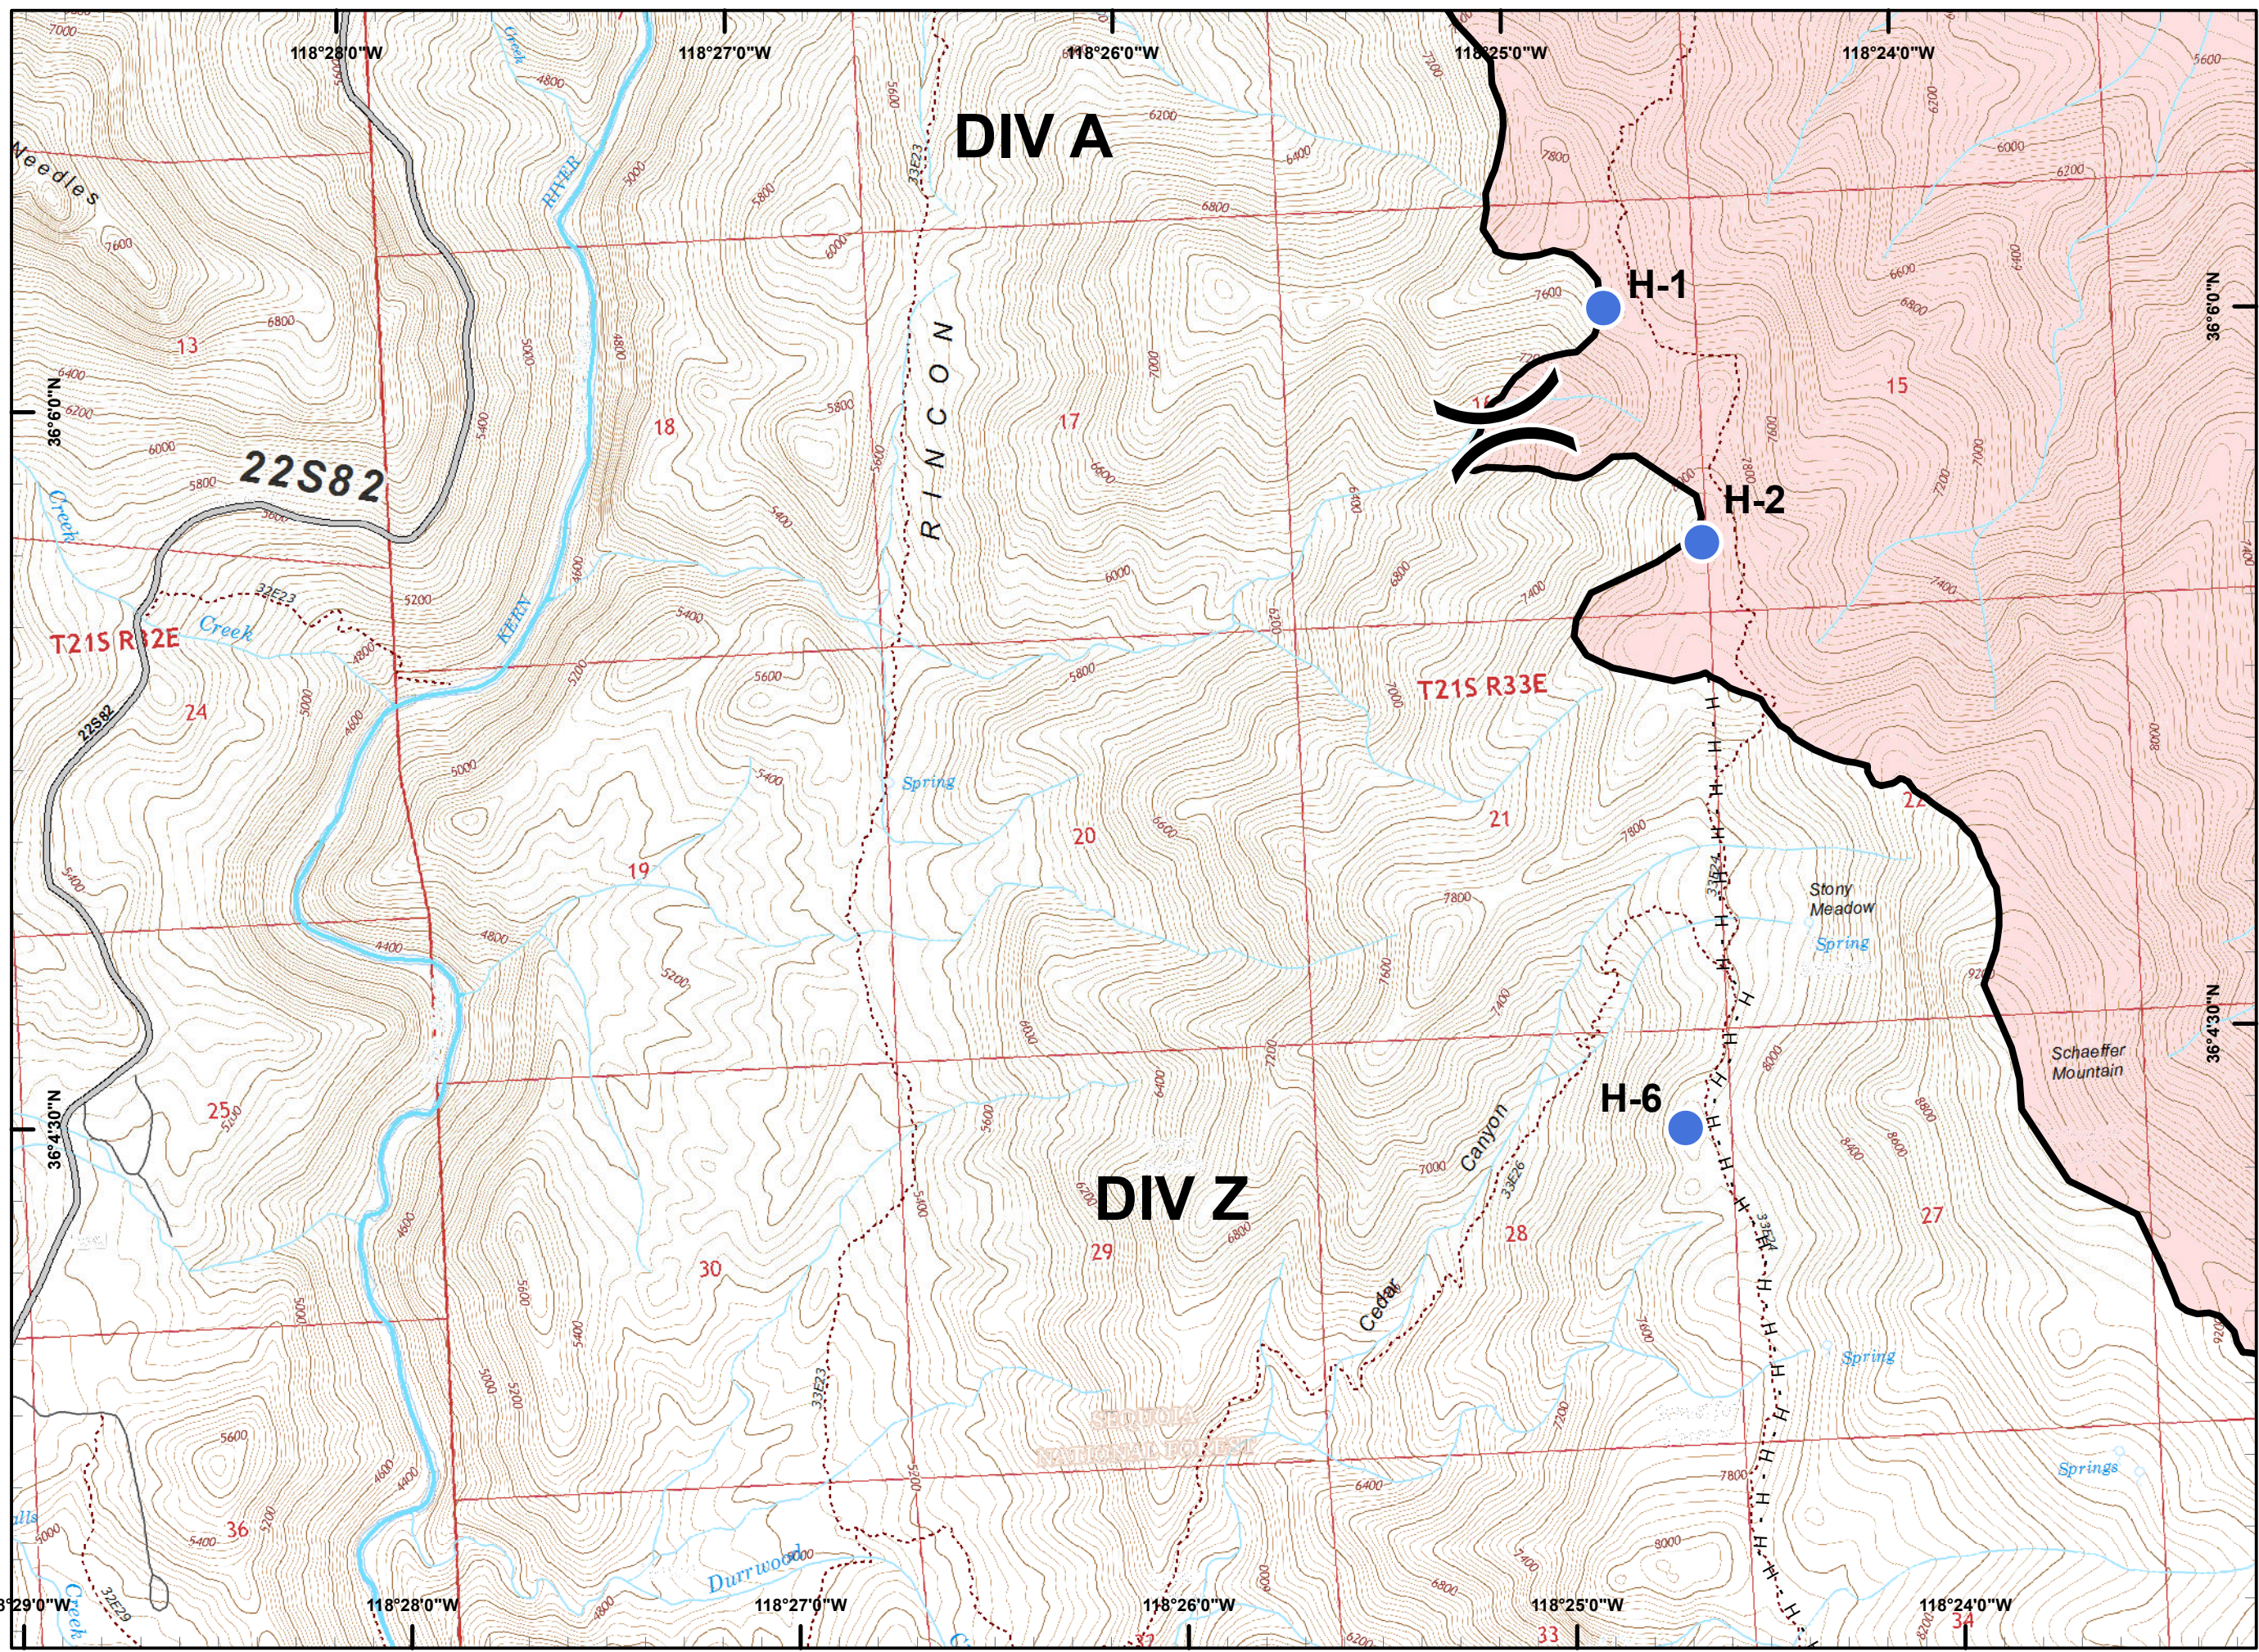

PDF Maps

Legend

- () Division Break
- (R) Repeater
- (C) Camp
- (D) Dip Site
- (●) Drop Point
- (H) Helibase
- (●) Helispot
- (WX) Mobile Weather Unit
- (W) Water Source
- (T) Uncontrolled Fire Edge
- (—) Completed Line
- (H - H) Completed Hand Line
- (---) Proposed Containment Line
- (---) Wilderness Boundary

PDF Maps

Legend

- Division Break
- Repeater
- Camp
- Dip Site
- Drop Point
- Helibase
- Helispot
- Mobile Weather Unit
- Water Source
- Uncontrolled Fire Edge
- Completed Line
- H - H Completed Hand Line
- Proposed Containment Line
- Wilderness Boundary

Legend

- Division Break
- Repeater
- Camp
- Dip Site
- Drop Point
- Helibase
- Helispot
- Mobile Weather Unit
- Water Source
- Uncontrolled Fire Edge
- Completed Line
- H - H Completed Hand Line
- Proposed Containment Line
- Wilderness Boundary

Legend

- Division Break
- Repeater
- Camp
- Dip Site
- Drop Point
- Helibase
- Helispot
- Mobile Weather Unit
- Water Source
- Uncontrolled Fire Edge
- Completed Line
- Completed Hand Line
- Proposed Containment Line
- Wilderness Boundary