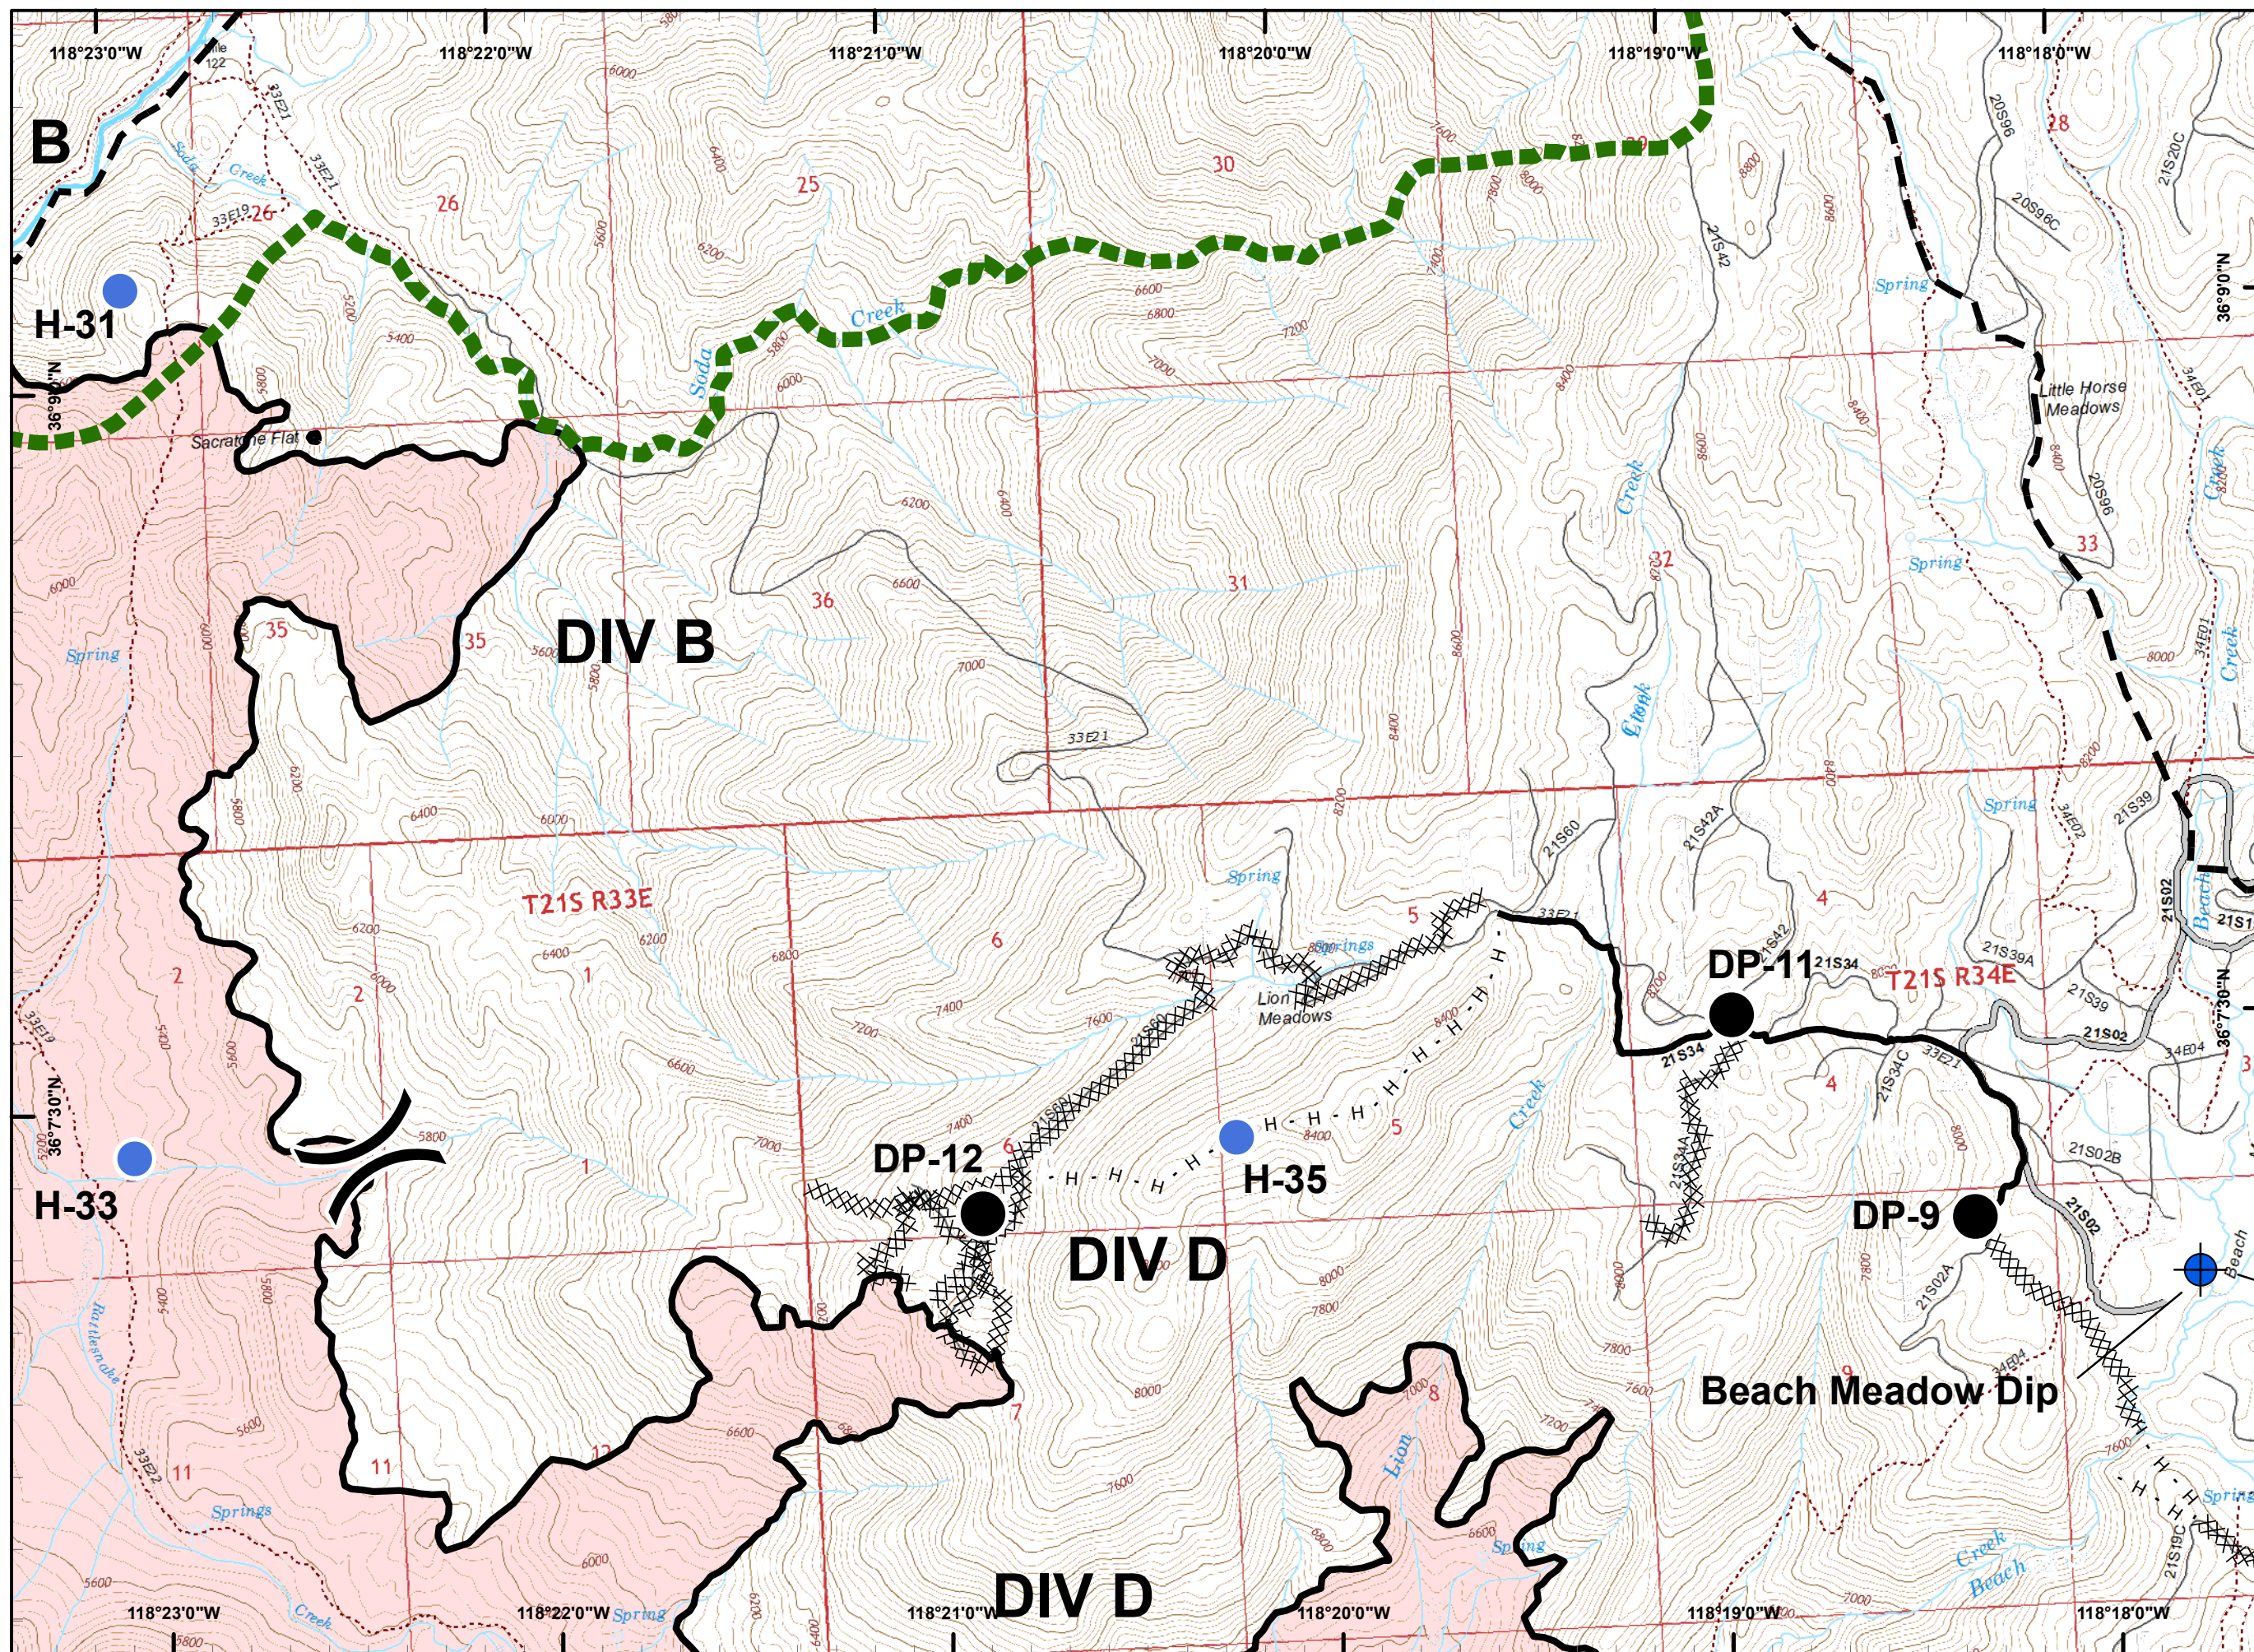

Legend

- ( ) Division Break
- (R) Repeater
- (C) Camp
- Dip Site
- Drop Point
- (H) Helibase
- Helispot
- WX Mobile Weather Unit
- (W) Water Source
- ┌ Uncontrolled Fire Edge
- ▬ Completed Line
- H - H Completed Hand Line
- - - Proposed Containment Line
- ▬ Wilderness Boundary