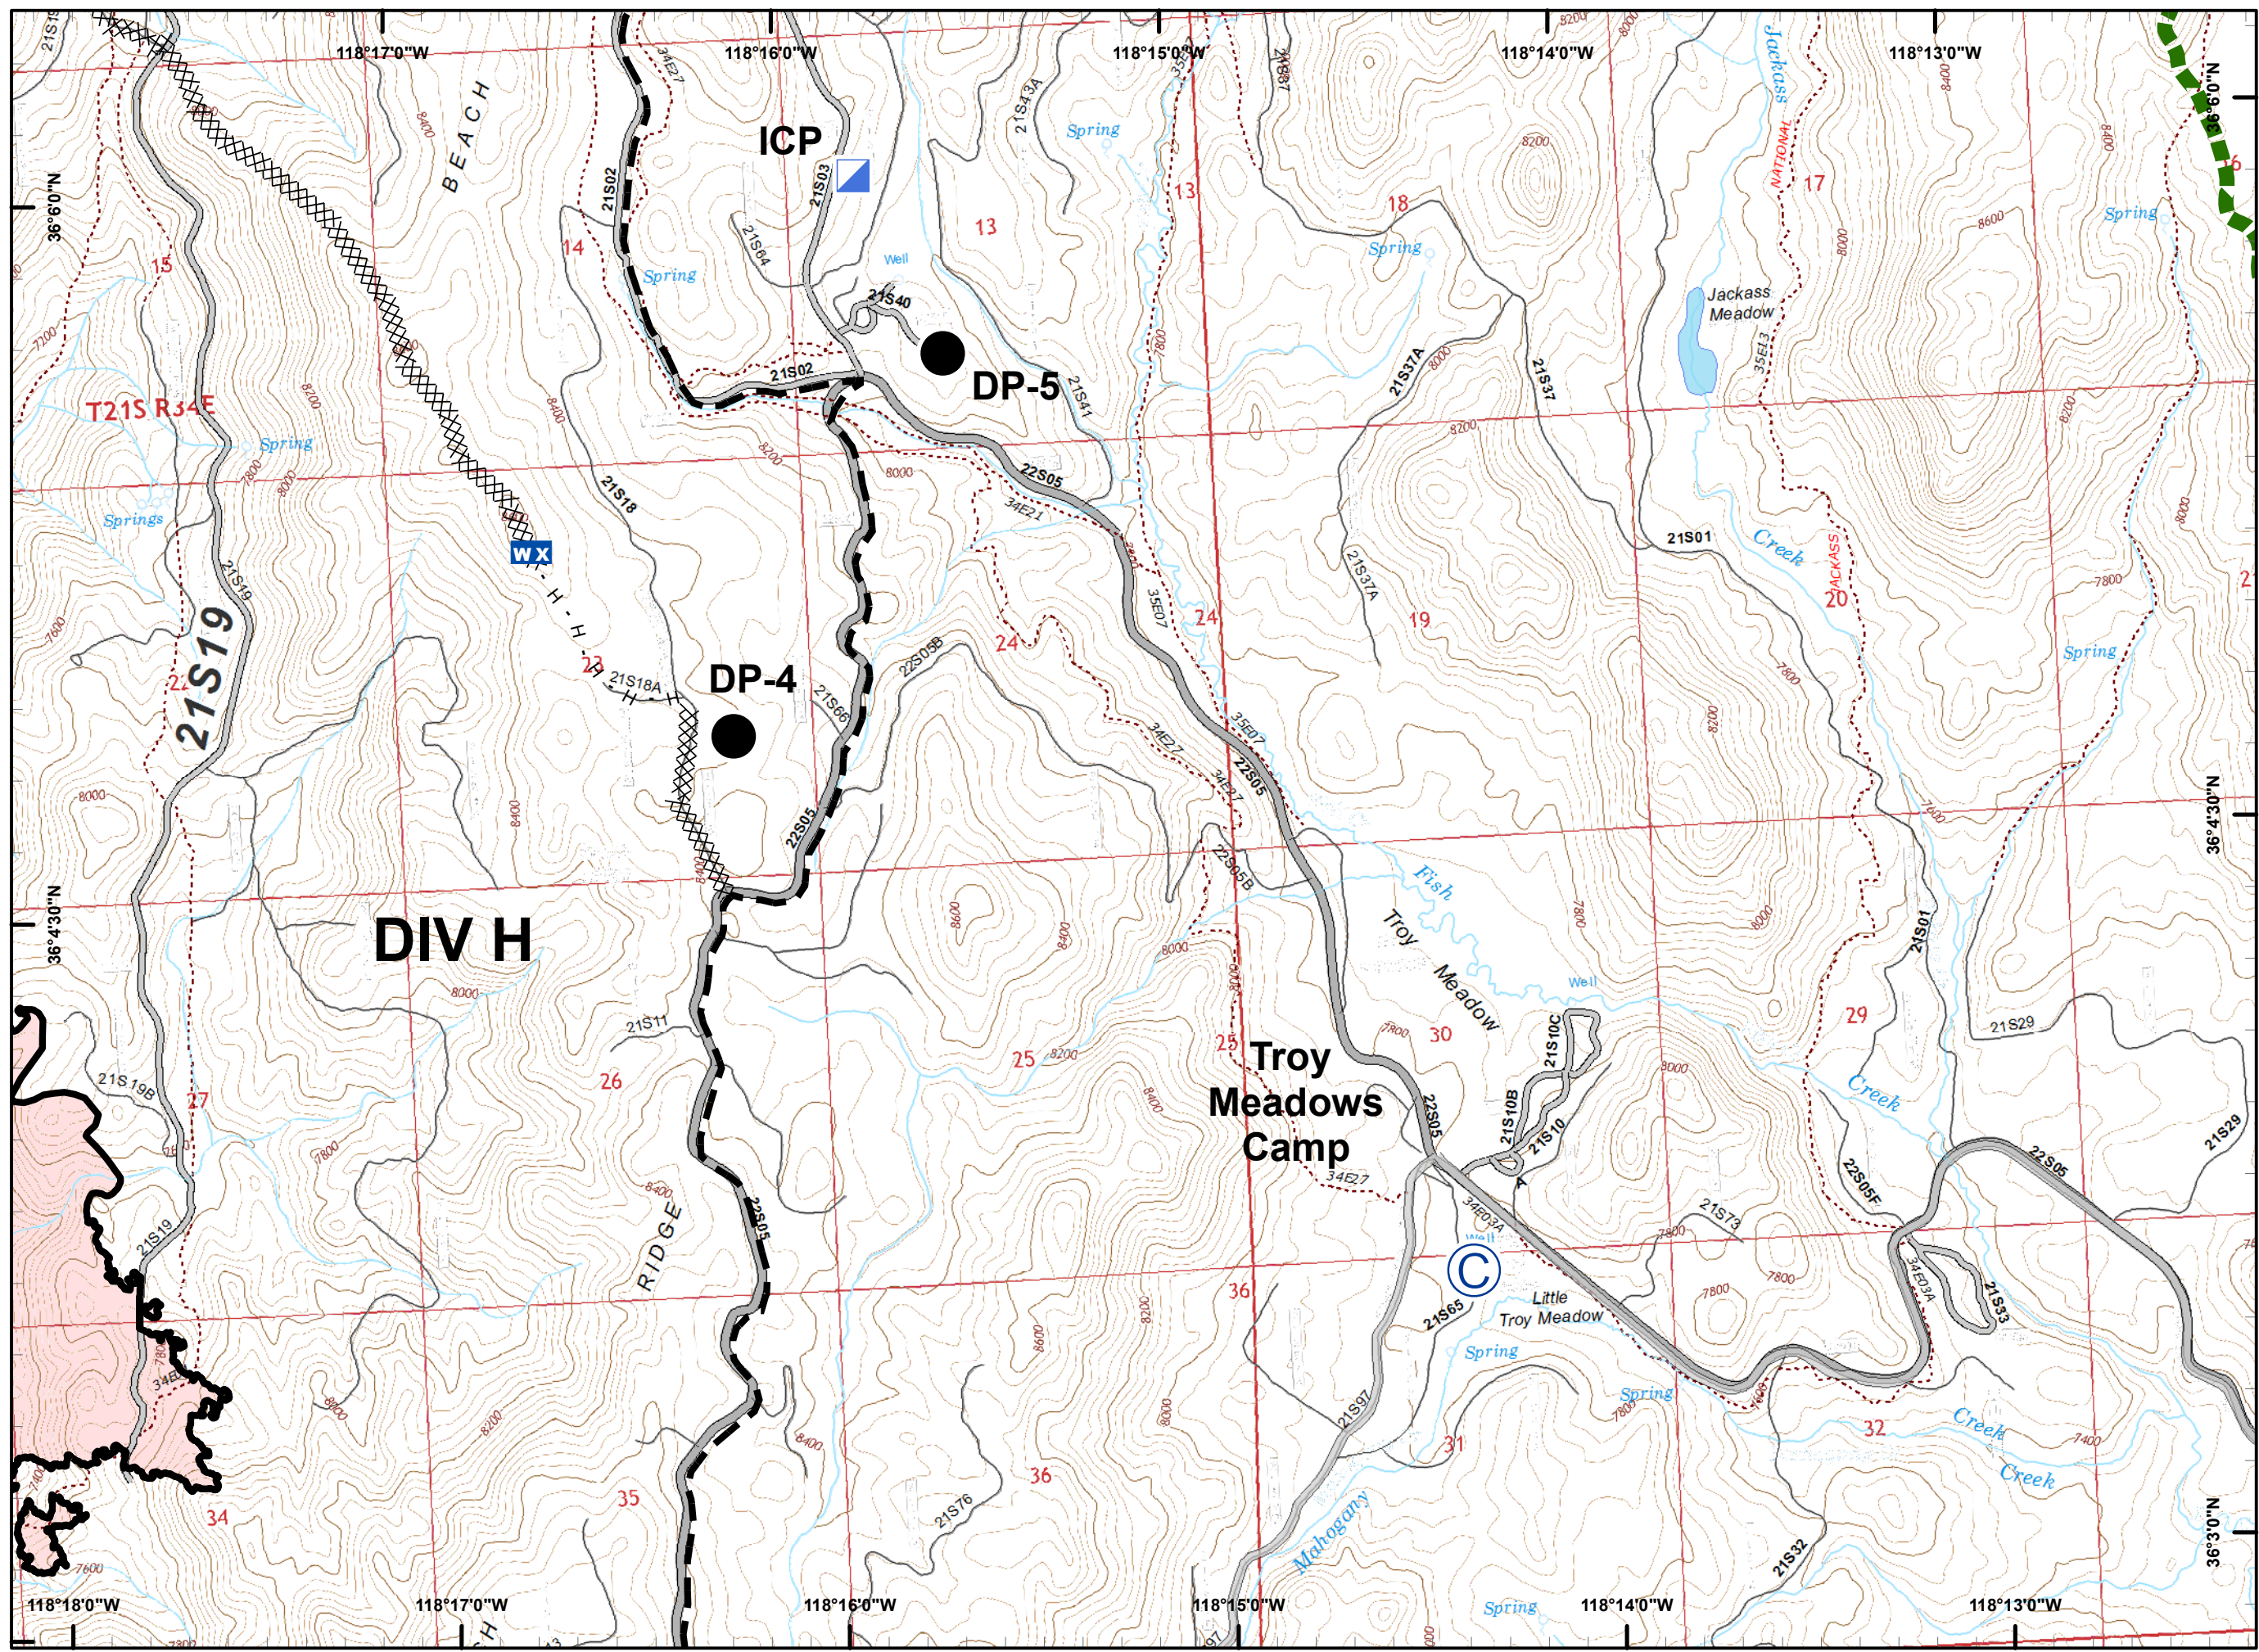

PDF Maps

Legend

- () Division Break
- (R) Repeater
- (C) Camp
- Dip Site
- Drop Point
- (H) Helibase
- Helispot
- WX Mobile Weather Unit
- (W) Water Source
- Uncontrolled Fire Edge
- Completed Line
- H - H Completed Hand Line
- - - Proposed Containment Line
- Wilderness Boundary

PDF Maps

Legend

- () Division Break
- (R) Repeater
- (C) Camp
- (D) Dip Site
- (●) Drop Point
- (H) Helibase
- (●) Helispot
- (WX) Mobile Weather Unit
- (W) Water Source
- (T) Uncontrolled Fire Edge
- (—) Completed Line
- (H - H) Completed Hand Line
- (---) Proposed Containment Line
- (---) Wilderness Boundary

PDF Maps

Legend

- Division Break
- Repeater
- Camp
- Dip Site
- Drop Point
- Helibase
- Helispot
- Mobile Weather Unit
- Water Source
- Uncontrolled Fire Edge
- Completed Line
- H - H Completed Hand Line
- Proposed Containment Line
- Wilderness Boundary

Legend

- Division Break
- Repeater
- Camp
- Dip Site
- Drop Point
- Helibase
- Helispot
- Mobile Weather Unit
- Water Source
- Uncontrolled Fire Edge
- Completed Line
- H - H Completed Hand Line
- Proposed Containment Line
- Wilderness Boundary