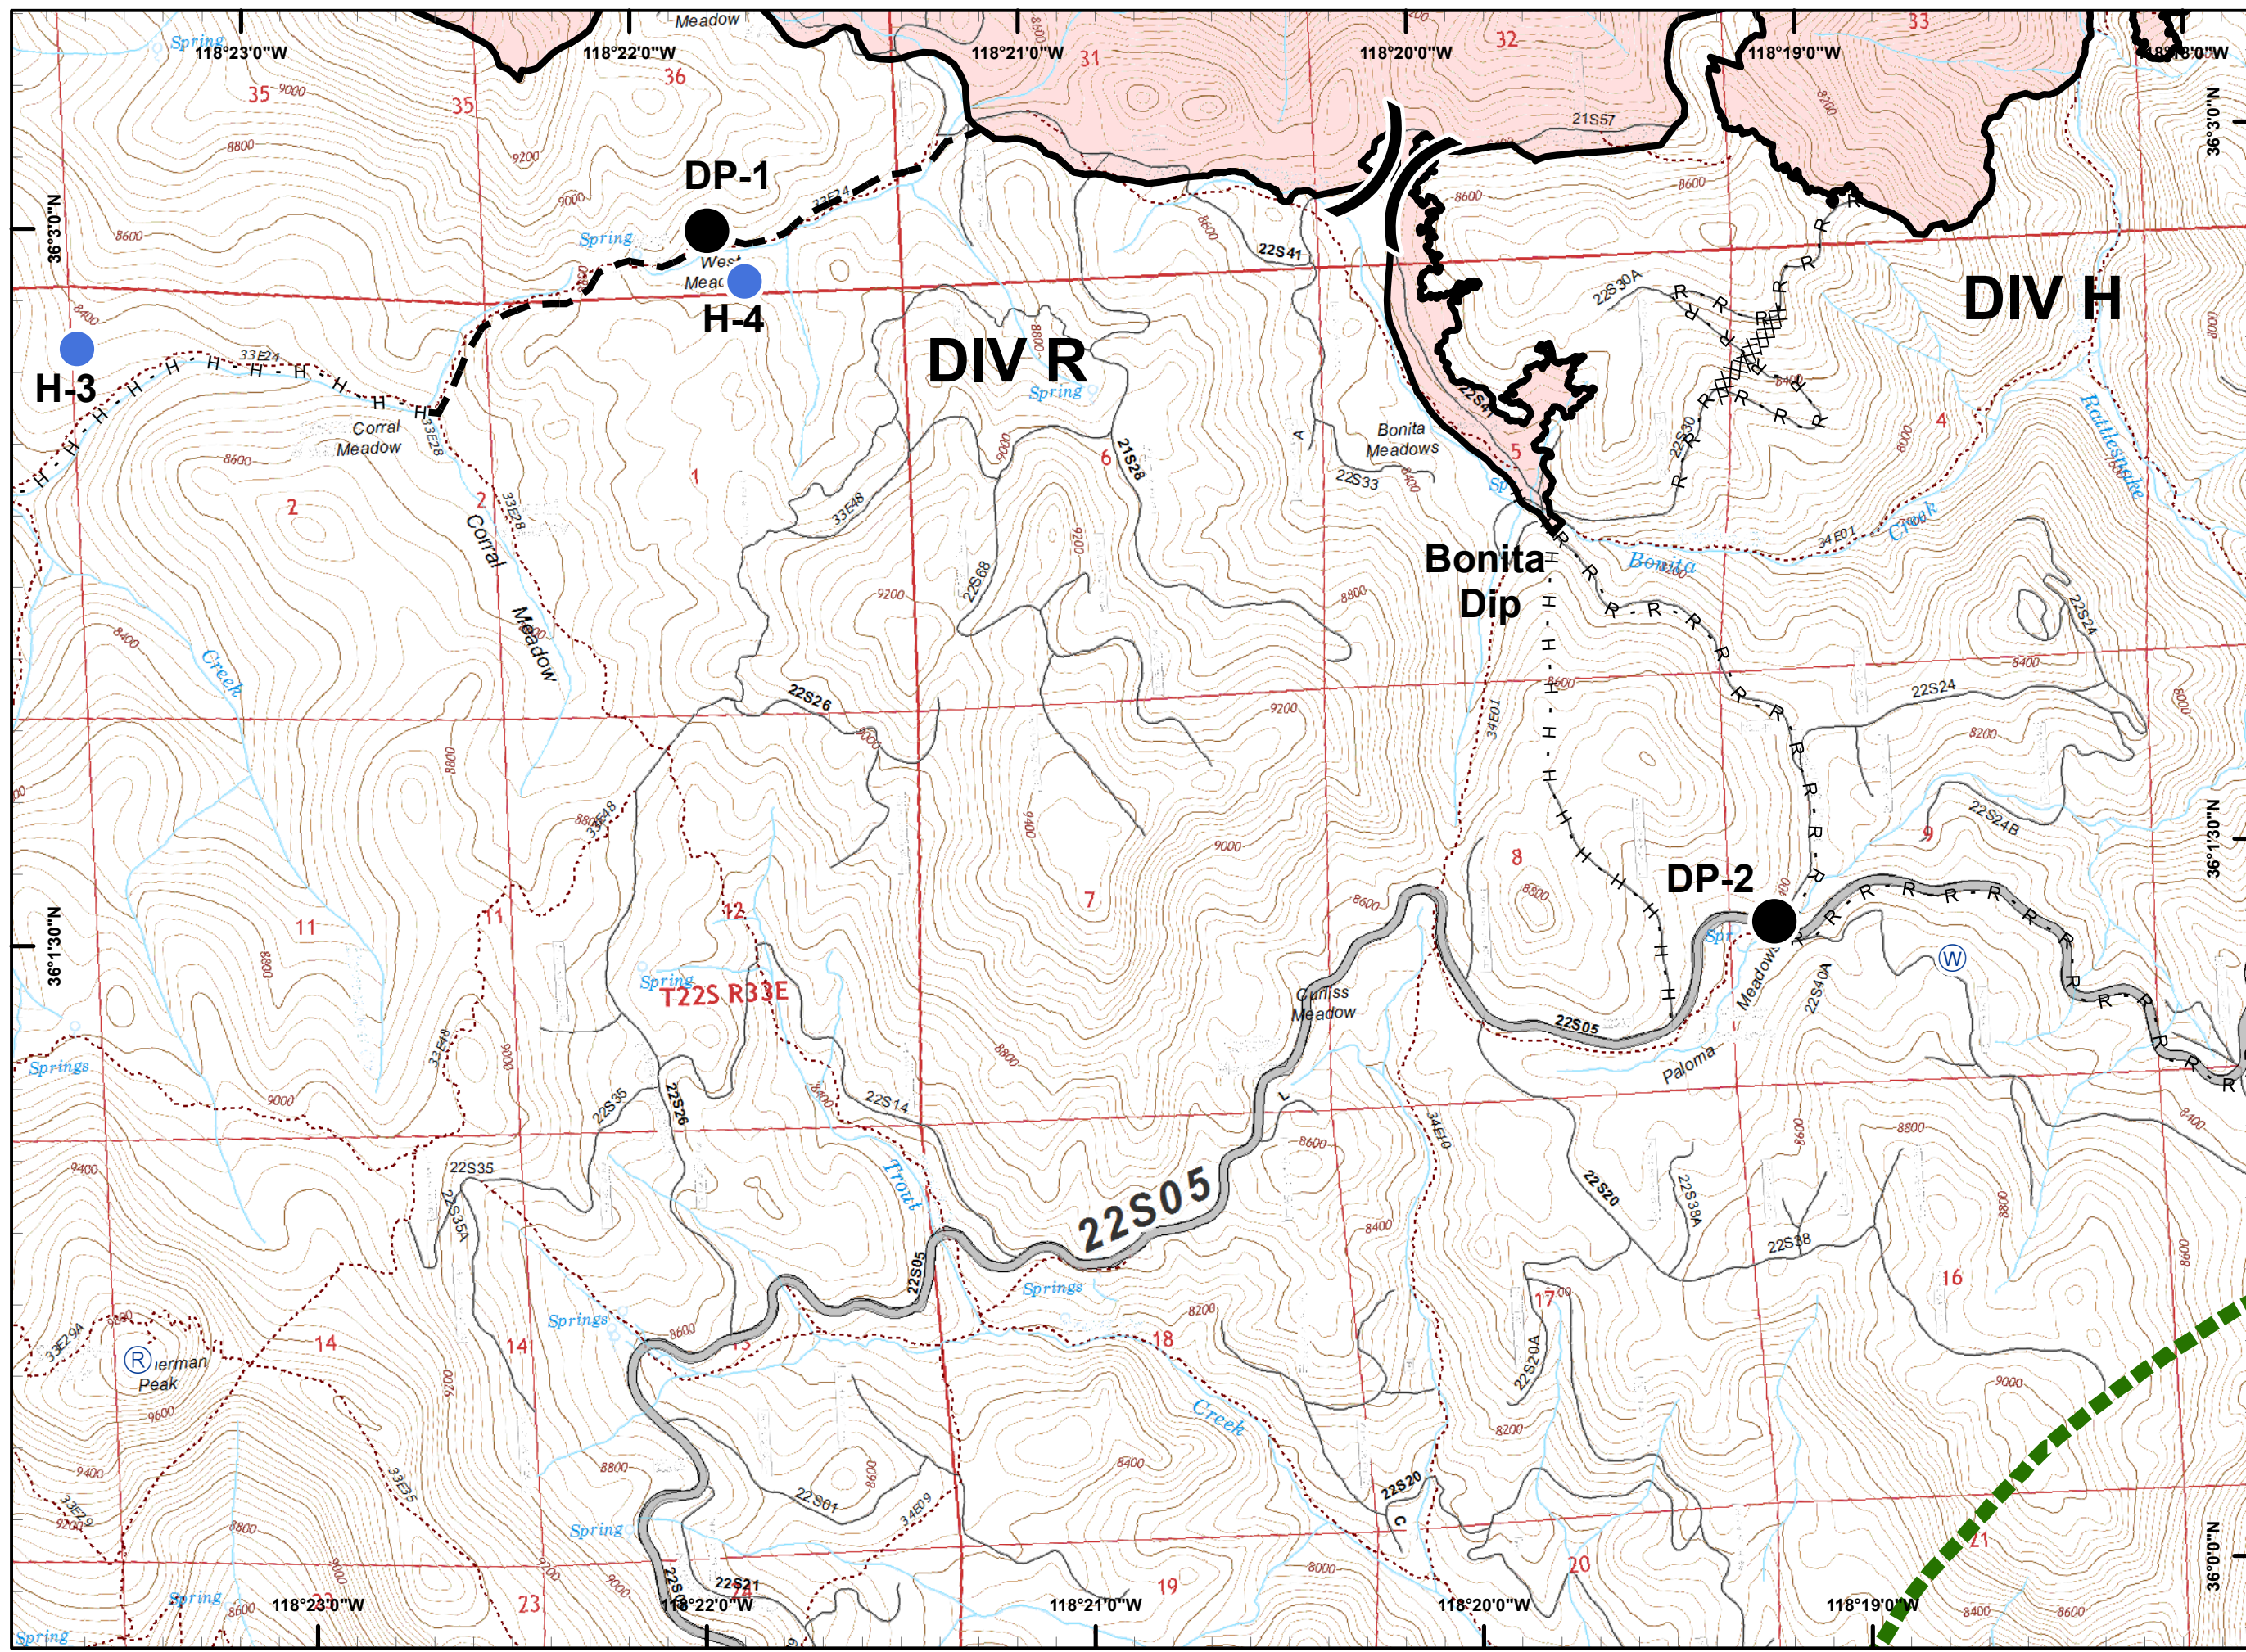

**Schaeffer Fire
CA-SQF-001317
July 18, 0600 to
July 22, 1800
Day Shift**

Page 1

Legend

- () Division Break
- (R) Repeater
- (C) Camp
- ⊕ Dip Site
- Drop Point
- (H) Helibase
- Helispot
- WX Mobile Weather Unit
- (W) Water Source
- ┌ Uncontrolled Fire Edge
- ▬ Completed Line
- H - H Completed Hand Line
- - - Proposed Containment Line
- ▭ Wilderness Boundary

PDF Maps

Legend

- () Division Break
- (R) Repeater
- (C) Camp
- Dip Site
- Drop Point
- (H) Helibase
- Helispot
- WX Mobile Weather Unit
- (W) Water Source
- Uncontrolled Fire Edge
- Completed Line
- H - H Completed Hand Line
- - - Proposed Containment Line
- Wilderness Boundary

PDF Maps

Legend

- () Division Break
- (R) Repeater
- (C) Camp
- (D) Dip Site
- (●) Drop Point
- (H) Helibase
- (●) Helispot
- (WX) Mobile Weather Unit
- (W) Water Source
- (T) Uncontrolled Fire Edge
- (—) Completed Line
- (H - H) Completed Hand Line
- (---) Proposed Containment Line
- (---) Wilderness Boundary

PDF Maps

Legend

- Division Break
- Repeater
- Camp
- Dip Site
- Drop Point
- Helibase
- Helispot
- Mobile Weather Unit
- Water Source
- Uncontrolled Fire Edge
- Completed Line
- H - H Completed Hand Line
- Proposed Containment Line
- Wilderness Boundary