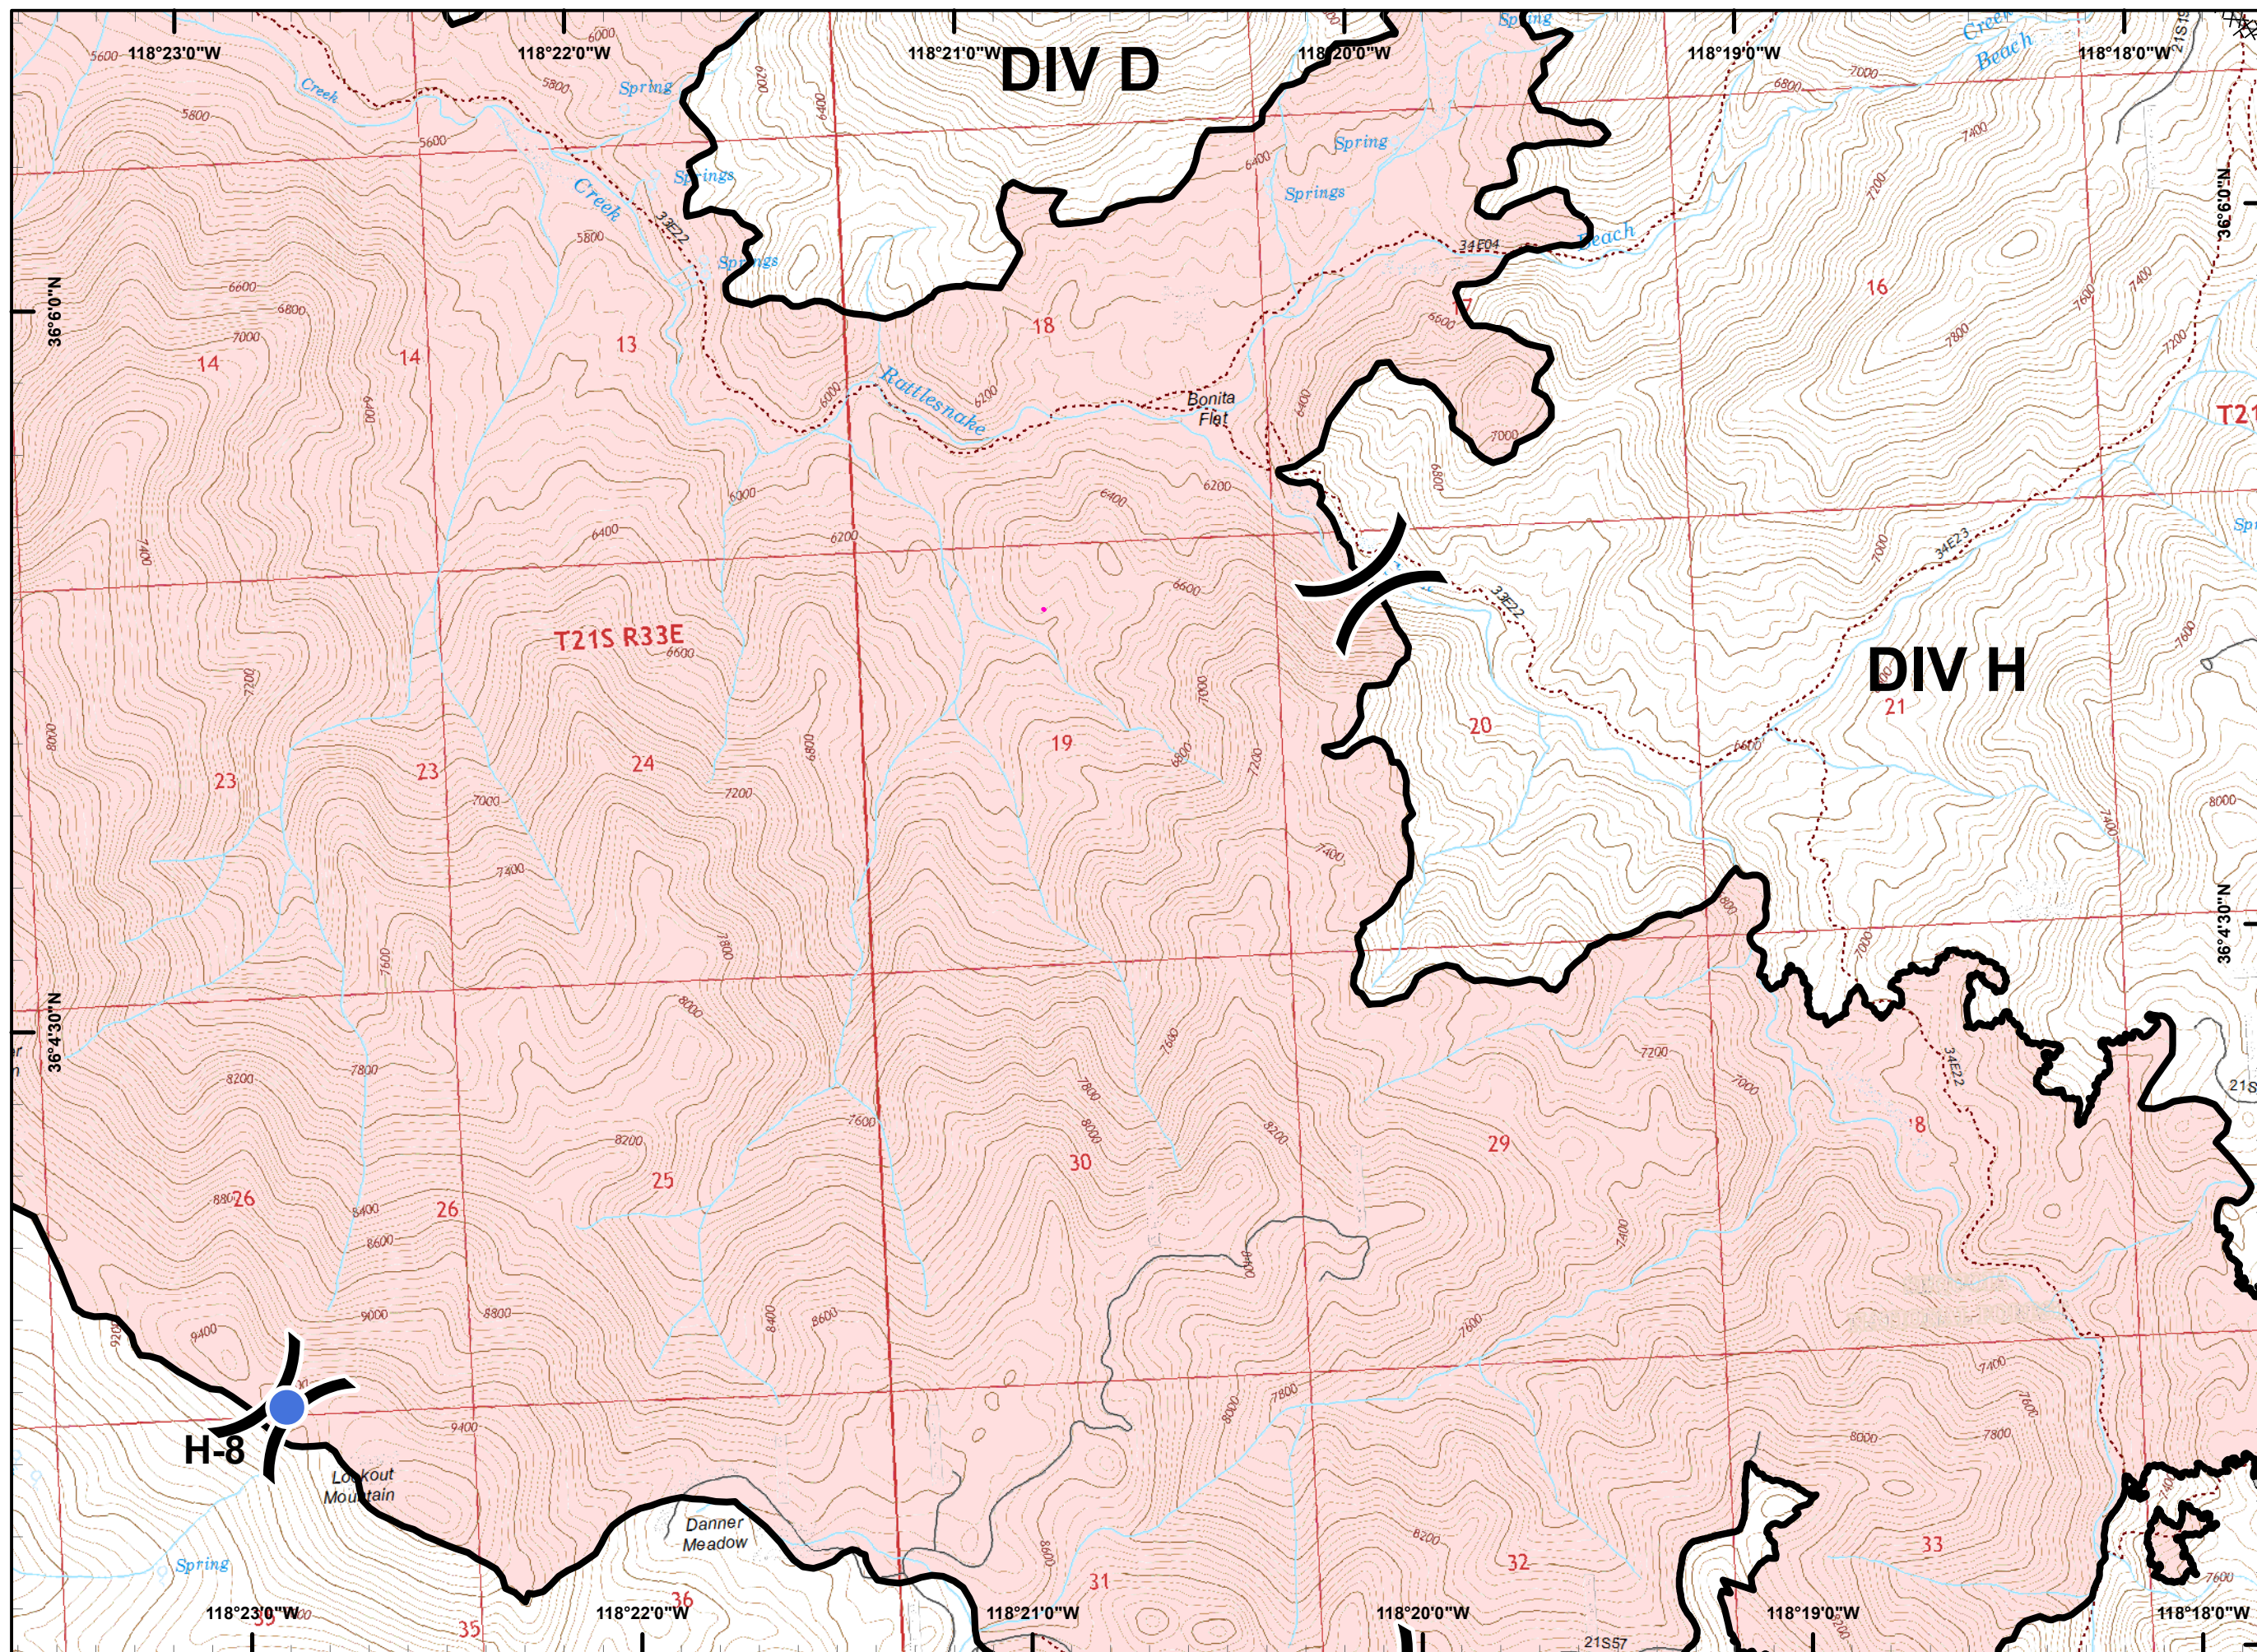

PDF Maps

Legend

- () Division Break
- (R) Repeater
- (C) Camp
- (D) Dip Site
- (●) Drop Point
- (H) Helibase
- (●) Helispot
- (WX) Mobile Weather Unit
- (W) Water Source
- (T) Uncontrolled Fire Edge
- (—) Completed Line
- (H - H) Completed Hand Line
- (---) Proposed Containment Line
- (---) Wilderness Boundary

PDF Maps

Legend

- Division Break
- Repeater
- Camp
- Dip Site
- Drop Point
- Helibase
- Helispot
- Mobile Weather Unit
- Water Source
- Uncontrolled Fire Edge
- Completed Line
- H - H Completed Hand Line
- Proposed Containment Line
- Wilderness Boundary

Legend

- Division Break
- Repeater
- Camp
- Dip Site
- Drop Point
- Helibase
- Helispot
- Mobile Weather Unit
- Water Source
- Uncontrolled Fire Edge
- Completed Line
- H - H Completed Hand Line
- Proposed Containment Line
- Wilderness Boundary

Legend

- Division Break
- Repeater
- Camp
- Dip Site
- Drop Point
- Helibase
- Helispot
- Mobile Weather Unit
- Water Source
- Uncontrolled Fire Edge
- Completed Line
- Completed Hand Line
- Proposed Containment Line
- Wilderness Boundary