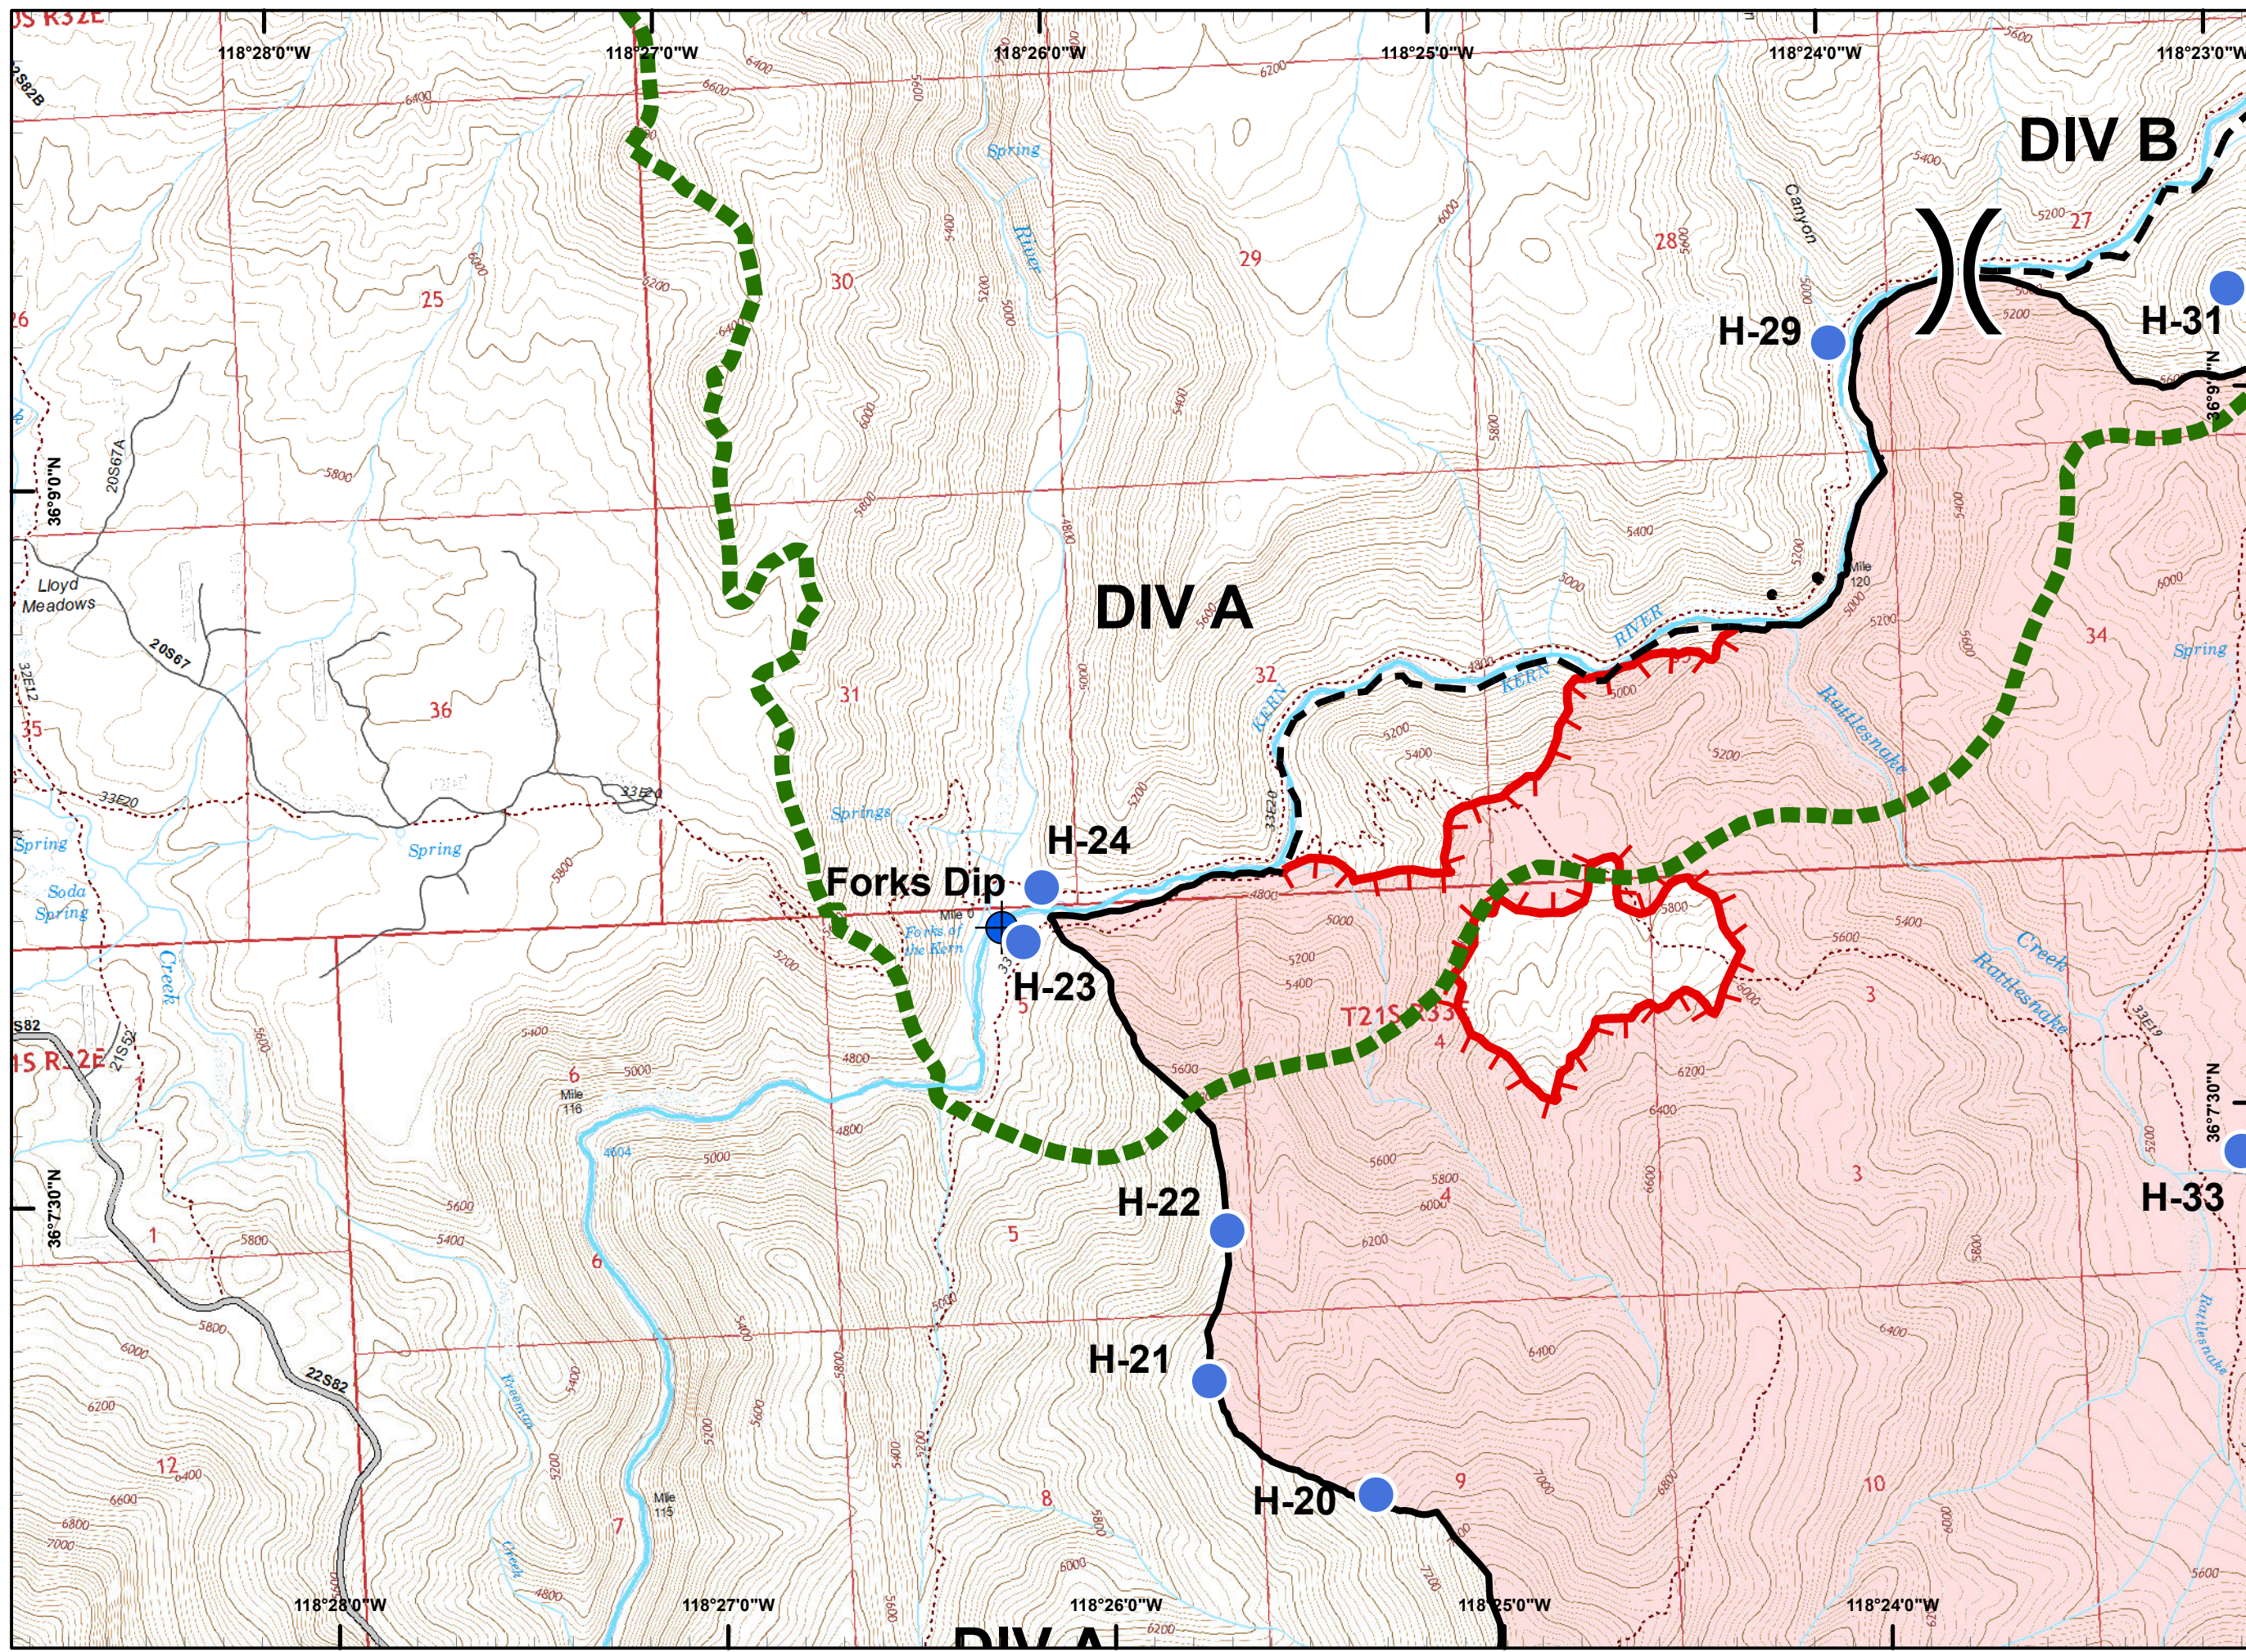

PDF Maps

Legend

- Division Break
- Repeater
- Camp
- Dip Site
- Drop Point
- Helibase
- Helispot
- Mobile Weather Unit
- Water Source
- Uncontrolled Fire Edge
- Completed Line
- H - H Completed Hand Line
- Proposed Containment Line
- Wilderness Boundary

Legend

- Division Break
- Repeater
- Camp
- Dip Site
- Drop Point
- Helibase
- Helispot
- Mobile Weather Unit
- Water Source
- Uncontrolled Fire Edge
- Completed Line
- H - H Completed Hand Line
- Proposed Containment Line
- Wilderness Boundary

Legend

- Division Break
- Repeater
- Camp
- Dip Site
- Drop Point
- Helibase
- Helispot
- Mobile Weather Unit
- Water Source
- Uncontrolled Fire Edge
- Completed Line
- Completed Hand Line
- Proposed Containment Line
- Wilderness Boundary

Legend

- () Division Break
- (R) Repeater
- (C) Camp
- Dip Site
- Drop Point
- (H) Helibase
- Helispot
- WX Mobile Weather Unit
- (W) Water Source
- ┌ Uncontrolled Fire Edge
- Completed Line
- H - H Completed Hand Line
- - - Proposed Containment Line
- ▬ Wilderness Boundary