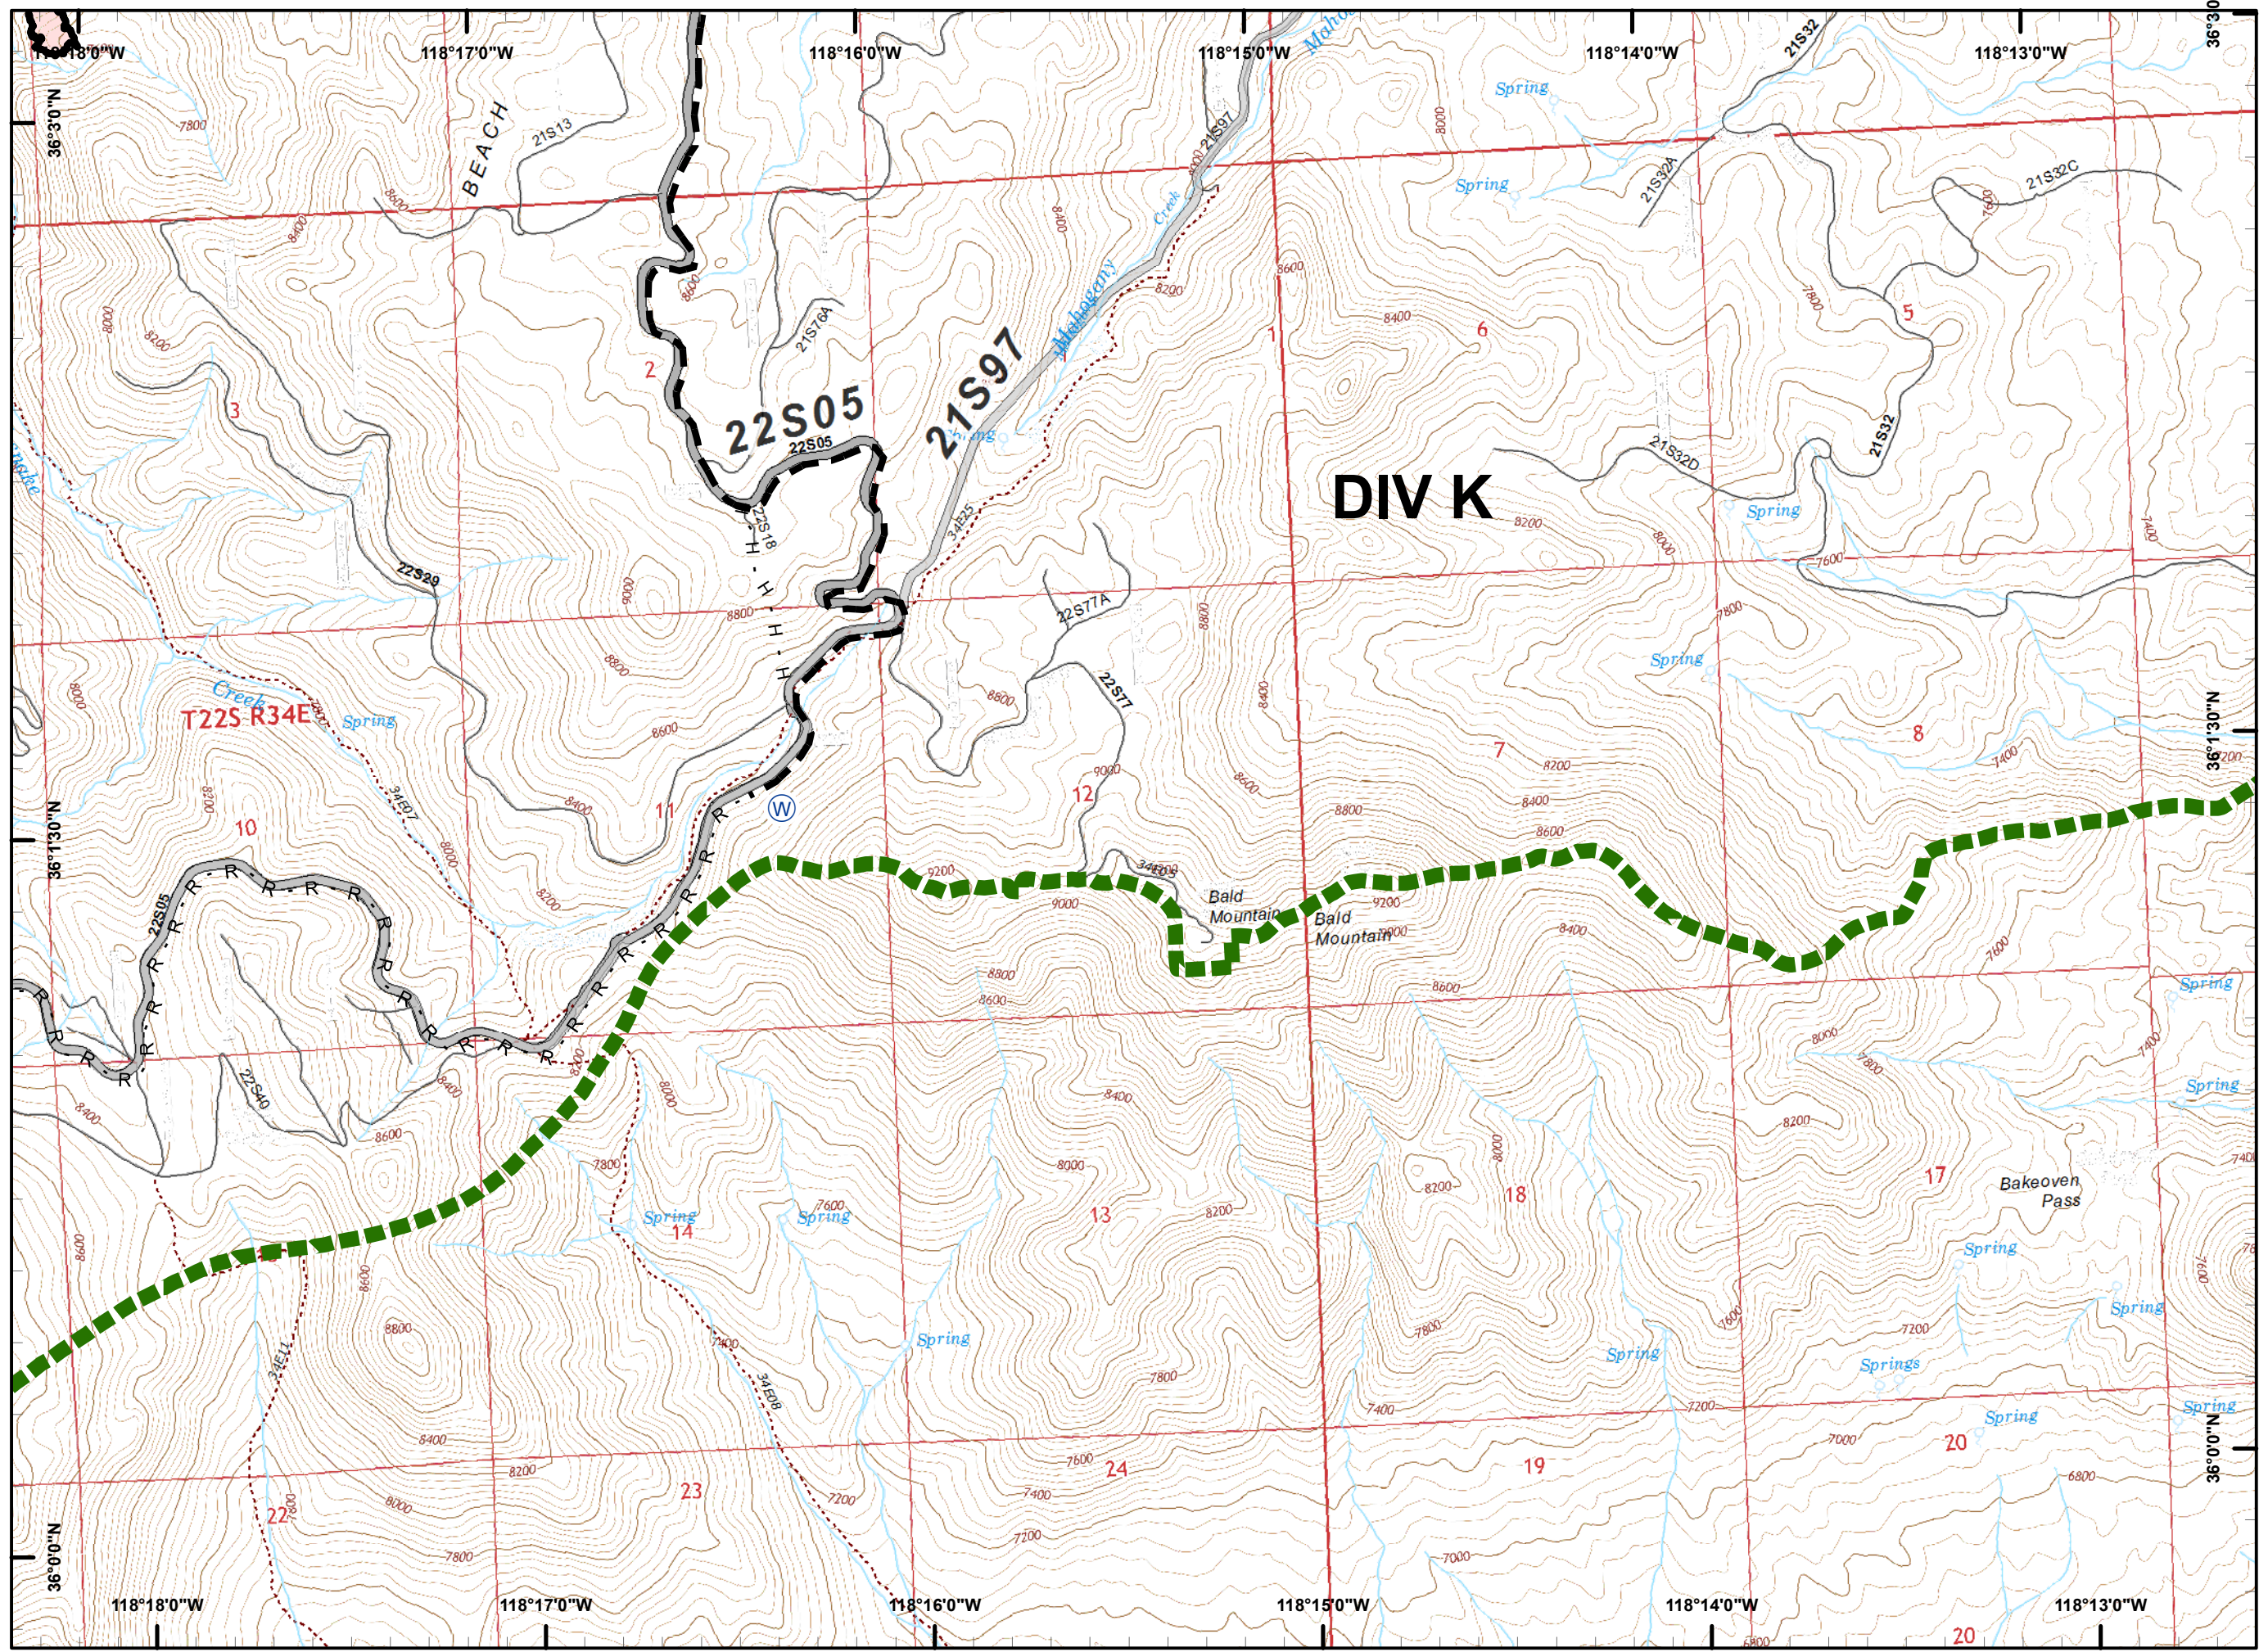

PDF Maps

Legend

- () Division Break
- (R) Repeater
- (C) Camp
- Dip Site
- Drop Point
- (H) Helibase
- Helispot
- WX Mobile Weather Unit
- (W) Water Source
- Uncontrolled Fire Edge
- Completed Line
- H - H Completed Hand Line
- - - Proposed Containment Line
- Wilderness Boundary

PDF Maps

Legend

- () Division Break
- (R) Repeater
- (C) Camp
- (D) Dip Site
- (●) Drop Point
- (H) Helibase
- (●) Helispot
- (WX) Mobile Weather Unit
- (W) Water Source
- (T) Uncontrolled Fire Edge
- (—) Completed Line
- (H - H) Completed Hand Line
- (---) Proposed Containment Line
- (---) Wilderness Boundary

PDF Maps

Legend

- Division Break
- Repeater
- Camp
- Dip Site
- Drop Point
- Helibase
- Helispot
- Mobile Weather Unit
- Water Source
- Uncontrolled Fire Edge
- Completed Line
- H - H Completed Hand Line
- Proposed Containment Line
- Wilderness Boundary

Legend

- Division Break
- Repeater
- Camp
- Dip Site
- Drop Point
- Helibase
- Helispot
- Mobile Weather Unit
- Water Source
- Uncontrolled Fire Edge
- Completed Line
- H - H Completed Hand Line
- Proposed Containment Line
- Wilderness Boundary