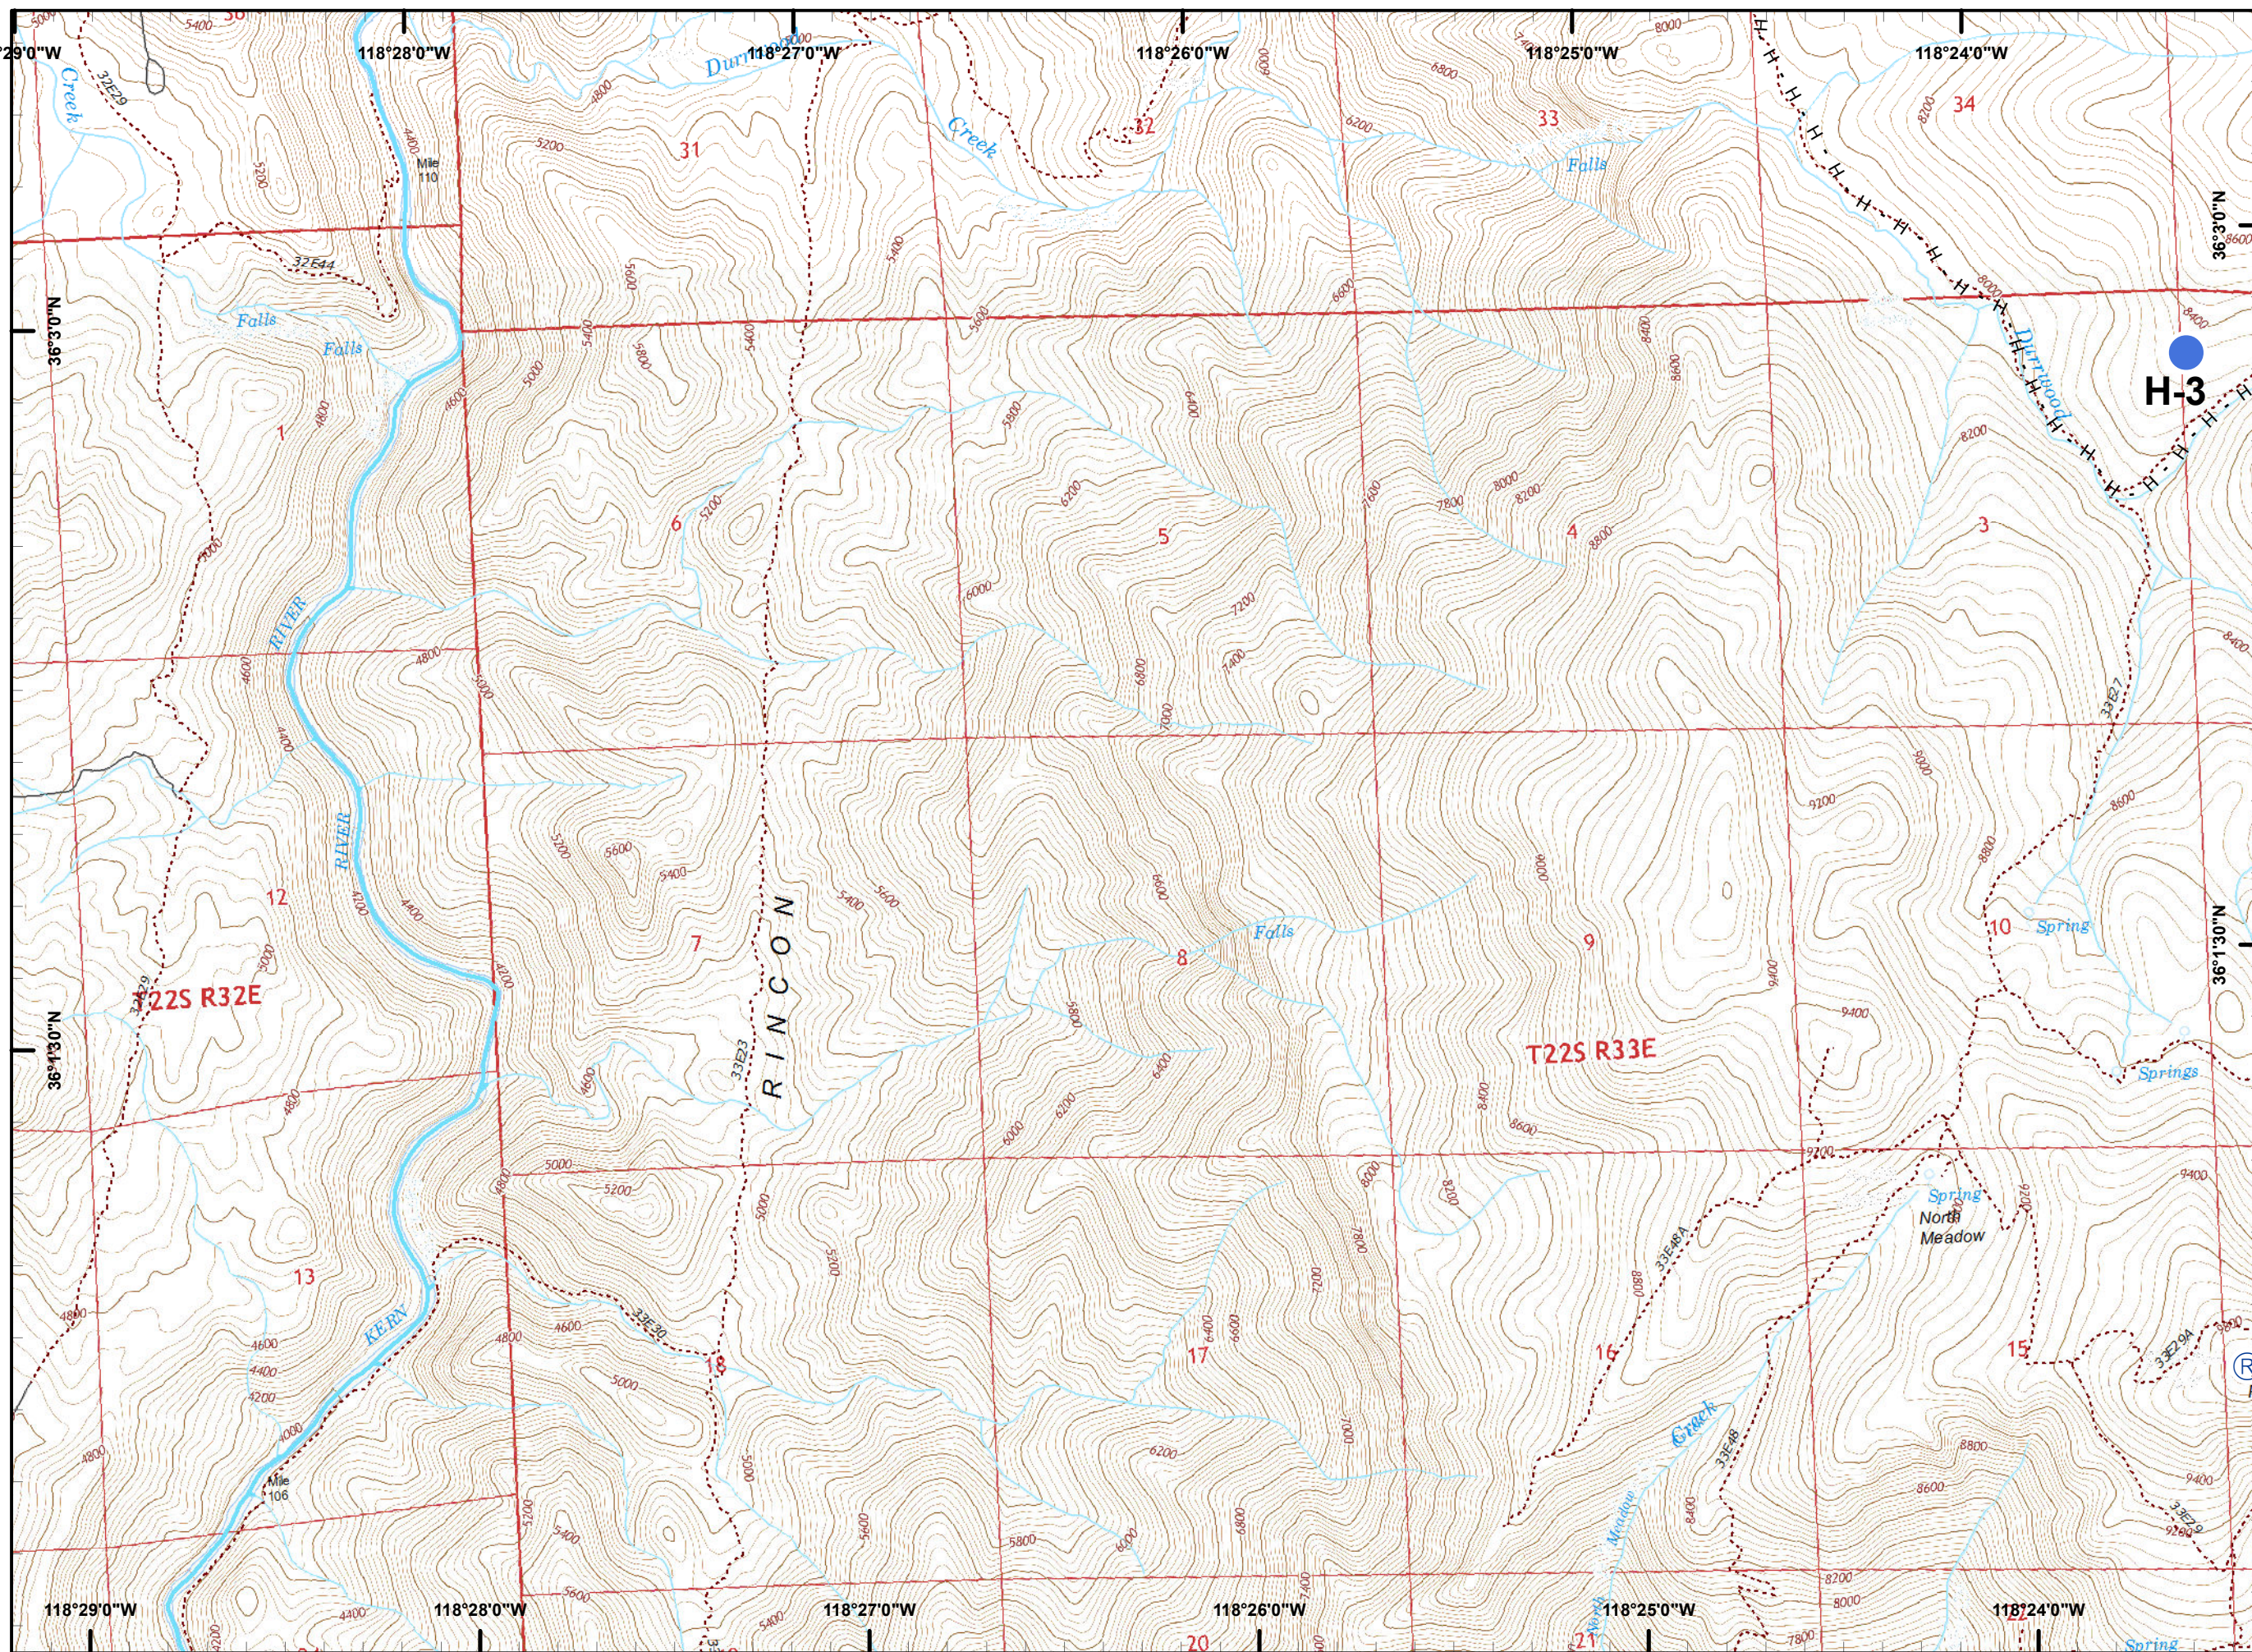

**Schaeffer Fire
CA-SQF-001317
July 18, 0600 to
July 22, 1800
Day Shift**

Page 1

Legend

- () Division Break
- (R) Repeater
- (C) Camp
- ⊕ Dip Site
- Drop Point
- (H) Helibase
- Helispot
- WX Mobile Weather Unit
- (W) Water Source
- ┌ Uncontrolled Fire Edge
- ▬ Completed Line
- H - H Completed Hand Line
- - - Proposed Containment Line
- ▭ Wilderness Boundary

PDF Maps

Legend

- () Division Break
- (R) Repeater
- (C) Camp
- Dip Site
- Drop Point
- (H) Helibase
- Helispot
- WX Mobile Weather Unit
- (W) Water Source
- Uncontrolled Fire Edge
- Completed Line
- H - H Completed Hand Line
- - - Proposed Containment Line
- Wilderness Boundary

PDF Maps

Legend

- () Division Break
- (R) Repeater
- (C) Camp
- (D) Dip Site
- (●) Drop Point
- (H) Helibase
- (●) Helispot
- (WX) Mobile Weather Unit
- (W) Water Source
- (T) Uncontrolled Fire Edge
- (—) Completed Line
- (H - H) Completed Hand Line
- (---) Proposed Containment Line
- (---) Wilderness Boundary

PDF Maps

Legend

- Division Break
- Repeater
- Camp
- Dip Site
- Drop Point
- Helibase
- Helispot
- Mobile Weather Unit
- Water Source
- Uncontrolled Fire Edge
- Completed Line
- H - H Completed Hand Line
- Proposed Containment Line
- Wilderness Boundary