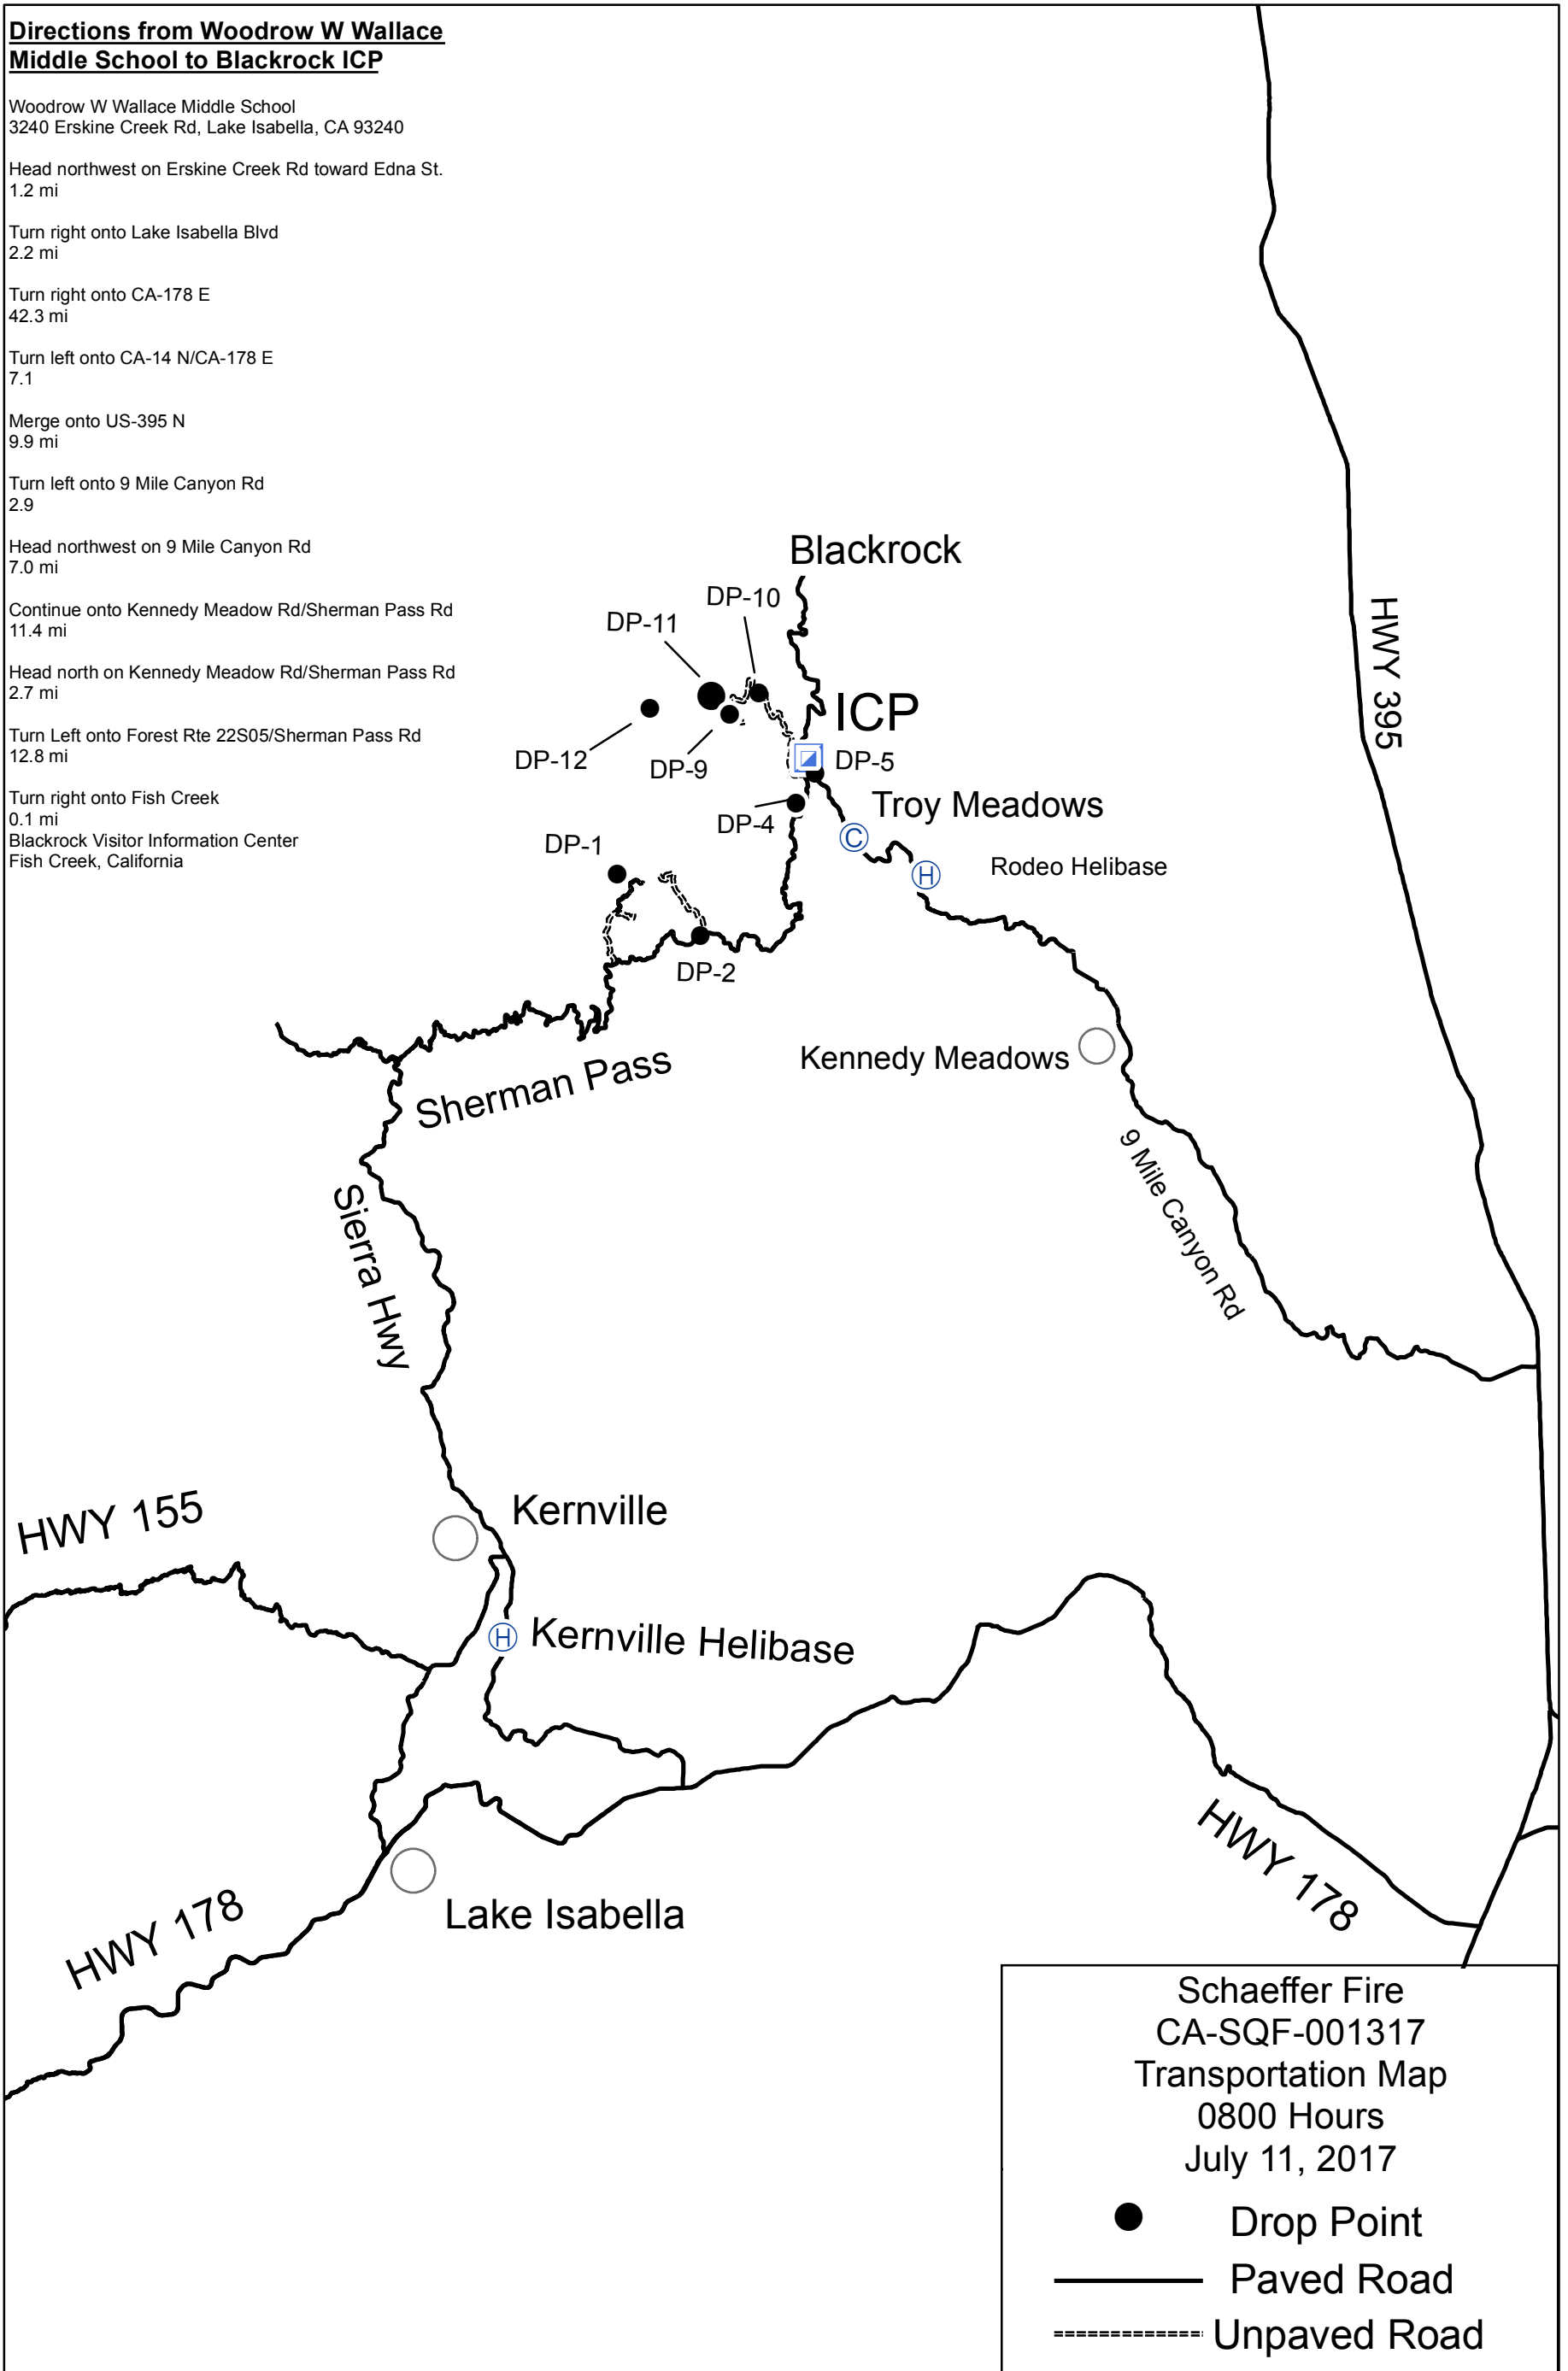

Directions from Woodrow W Wallace Middle School to Blackrock ICP

Woodrow W Wallace Middle School
3240 Erskine Creek Rd, Lake Isabella, CA 93240

Head northwest on Erskine Creek Rd toward Edna St.
1.2 mi

Turn right onto Lake Isabella Blvd
2.2 mi

Turn right onto CA-178 E
42.3 mi

Turn left onto CA-14 N/CA-178 E
7.1

Merge onto US-395 N
9.9 mi

Turn left onto 9 Mile Canyon Rd
2.9

Head northwest on 9 Mile Canyon Rd
7.0 mi

Continue onto Kennedy Meadow Rd/Sherman Pass Rd
11.4 mi

Head north on Kennedy Meadow Rd/Sherman Pass Rd
2.7 mi

Turn Left onto Forest Rte 22S05/Sherman Pass Rd
12.8 mi

Turn right onto Fish Creek
0.1 mi

Blackrock Visitor Information Center
Fish Creek, California