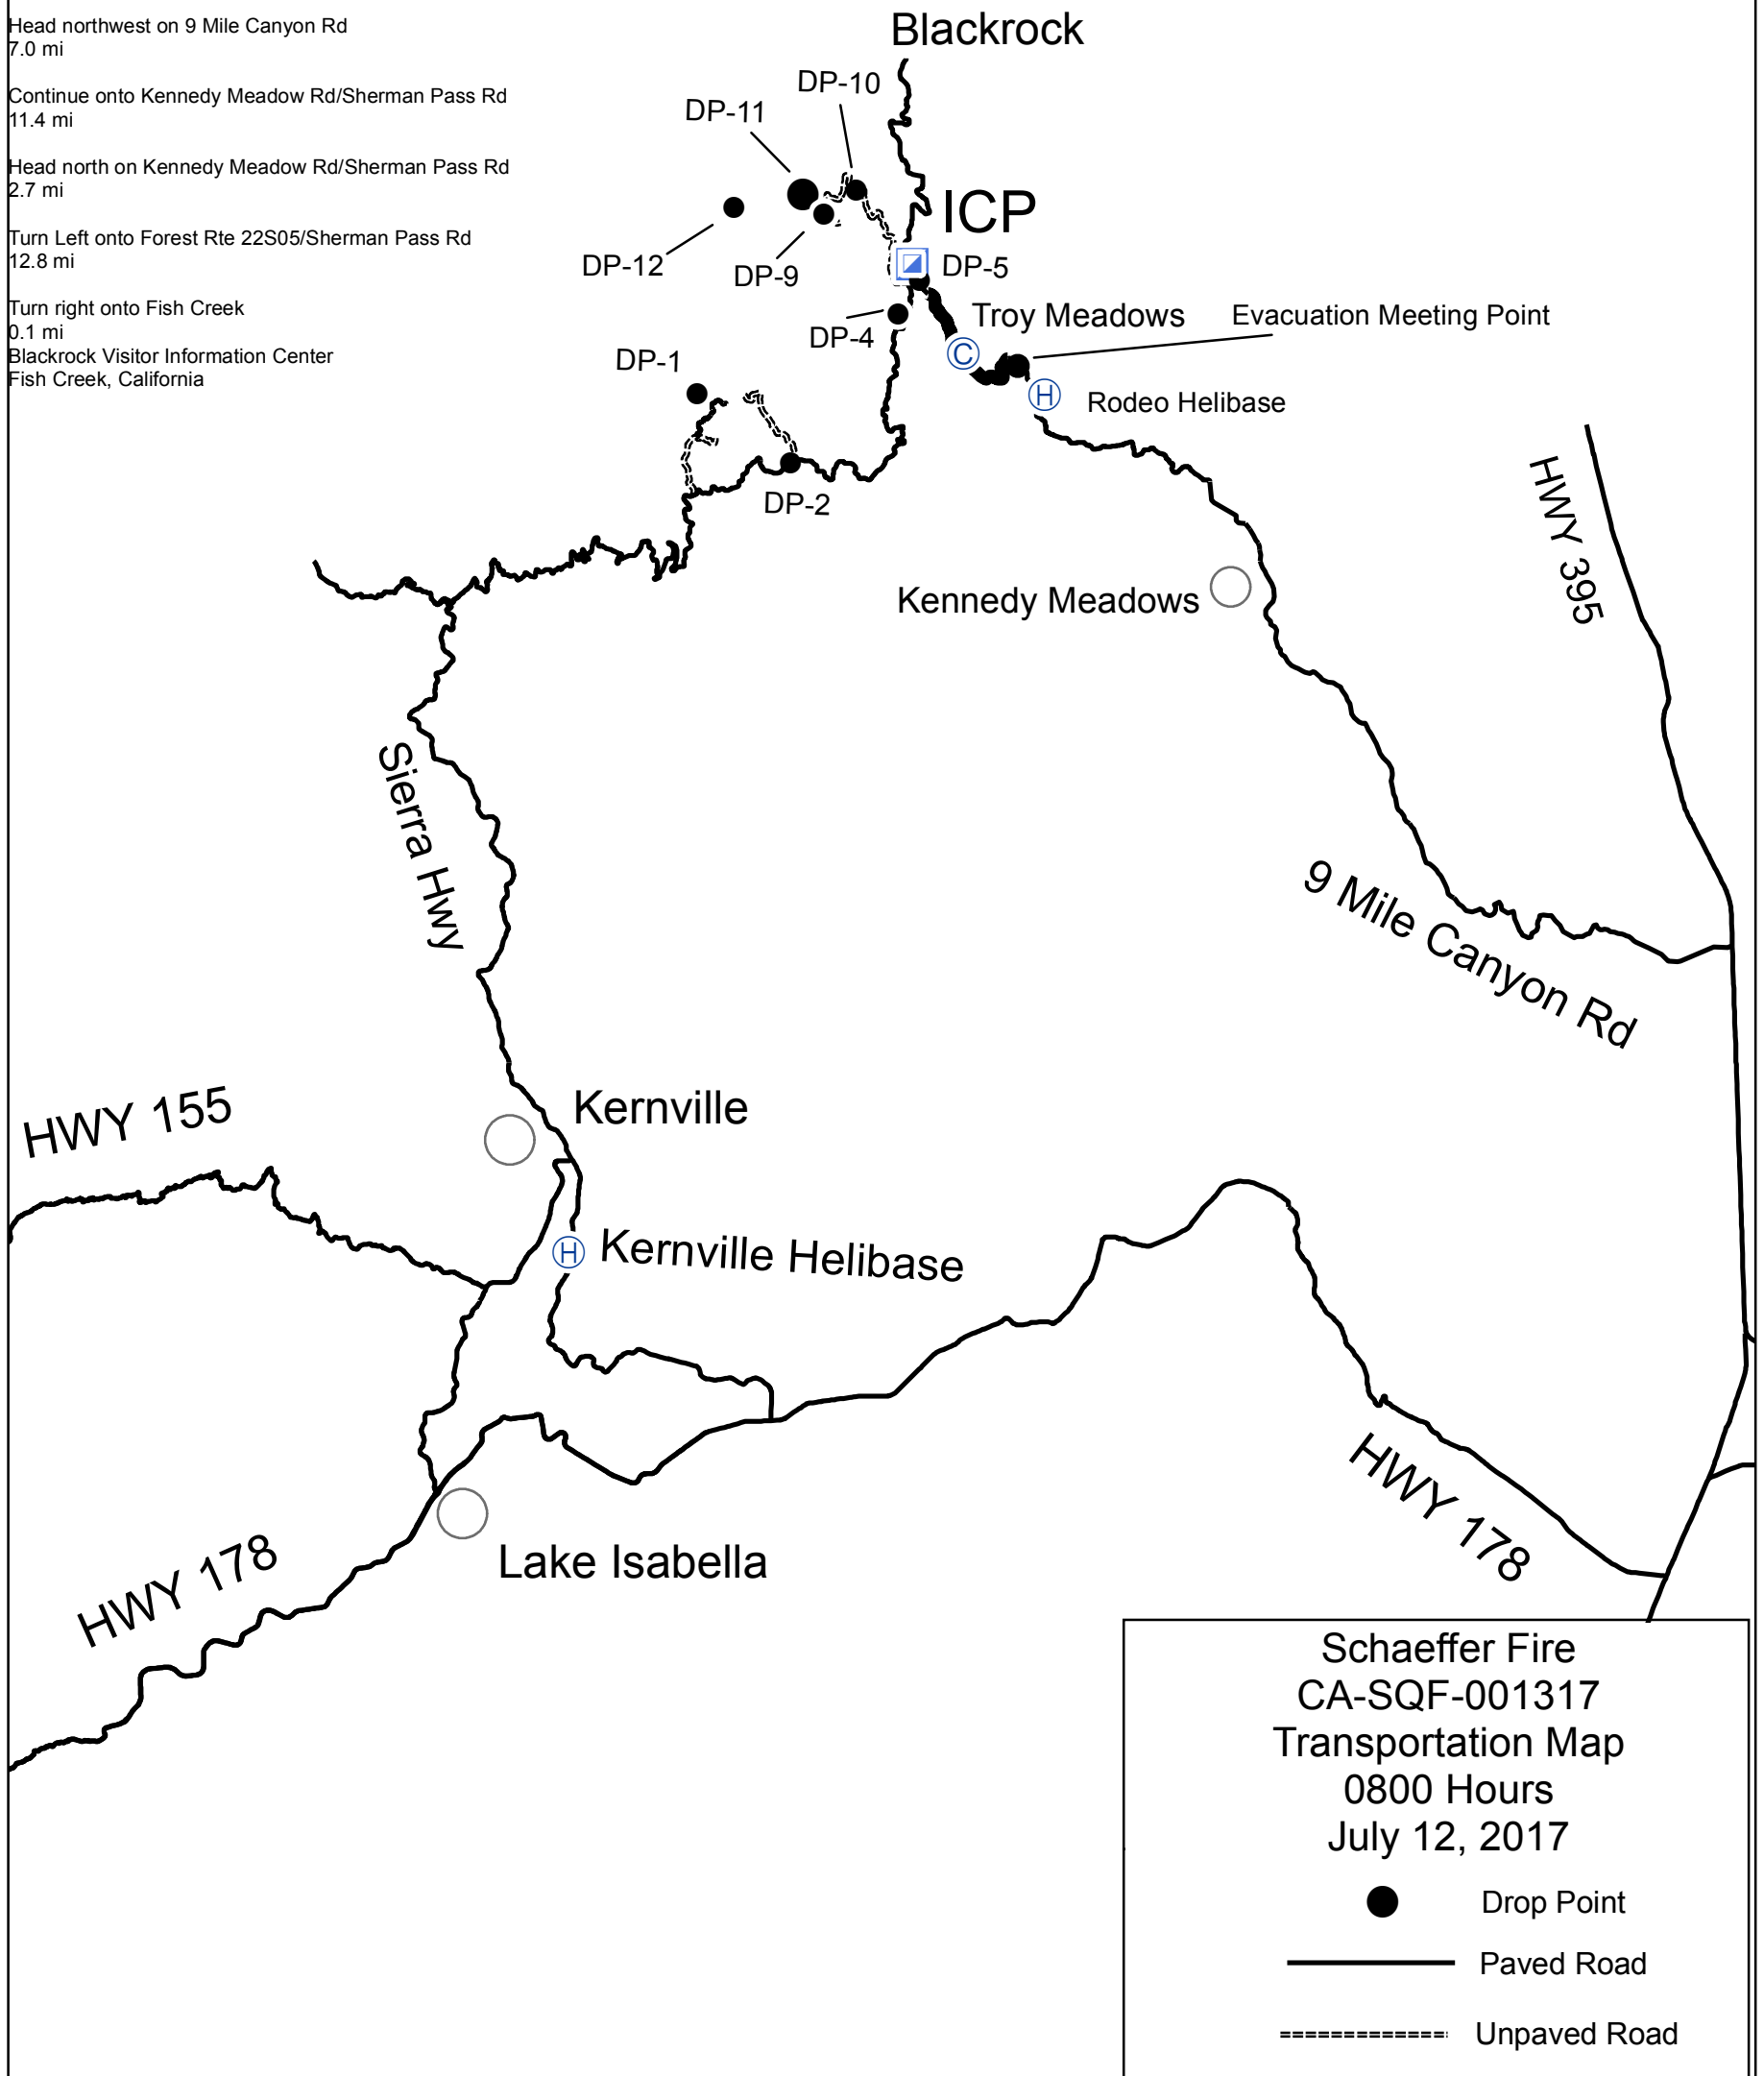

Directions from Woodrow W Wallace Middle School to Blackrock ICP

Woodrow W Wallace Middle School
3240 Erskine Creek Rd, Lake Isabella, CA 93240

Head northwest on Erskine Creek Rd toward Edna St.
1.2 mi

Turn right onto Lake Isabella Blvd
2.2 mi

Turn right onto CA-178 E
42.3 mi

Turn left onto CA-14 N/CA-178 E
7.1

Merge onto US-395 N
9.9 mi

Turn left onto 9 Mile Canyon Rd
2.9

Head northwest on 9 Mile Canyon Rd
7.0 mi

Continue onto Kennedy Meadow Rd/Sherman Pass Rd
11.4 mi

Head north on Kennedy Meadow Rd/Sherman Pass Rd
2.7 mi

Turn Left onto Forest Rte 22S05/Sherman Pass Rd
12.8 mi

Turn right onto Fish Creek
0.1 mi

Blackrock Visitor Information Center
Fish Creek, California

Route to Troy Meadows Evacuation Meeting Point

Marked with light green and pink escape tape

Schaeffer Fire
CA-SQF-001317
Transportation Map
0800 Hours
July 12, 2017

- Drop Point
- Paved Road
- - - - - Unpaved Road