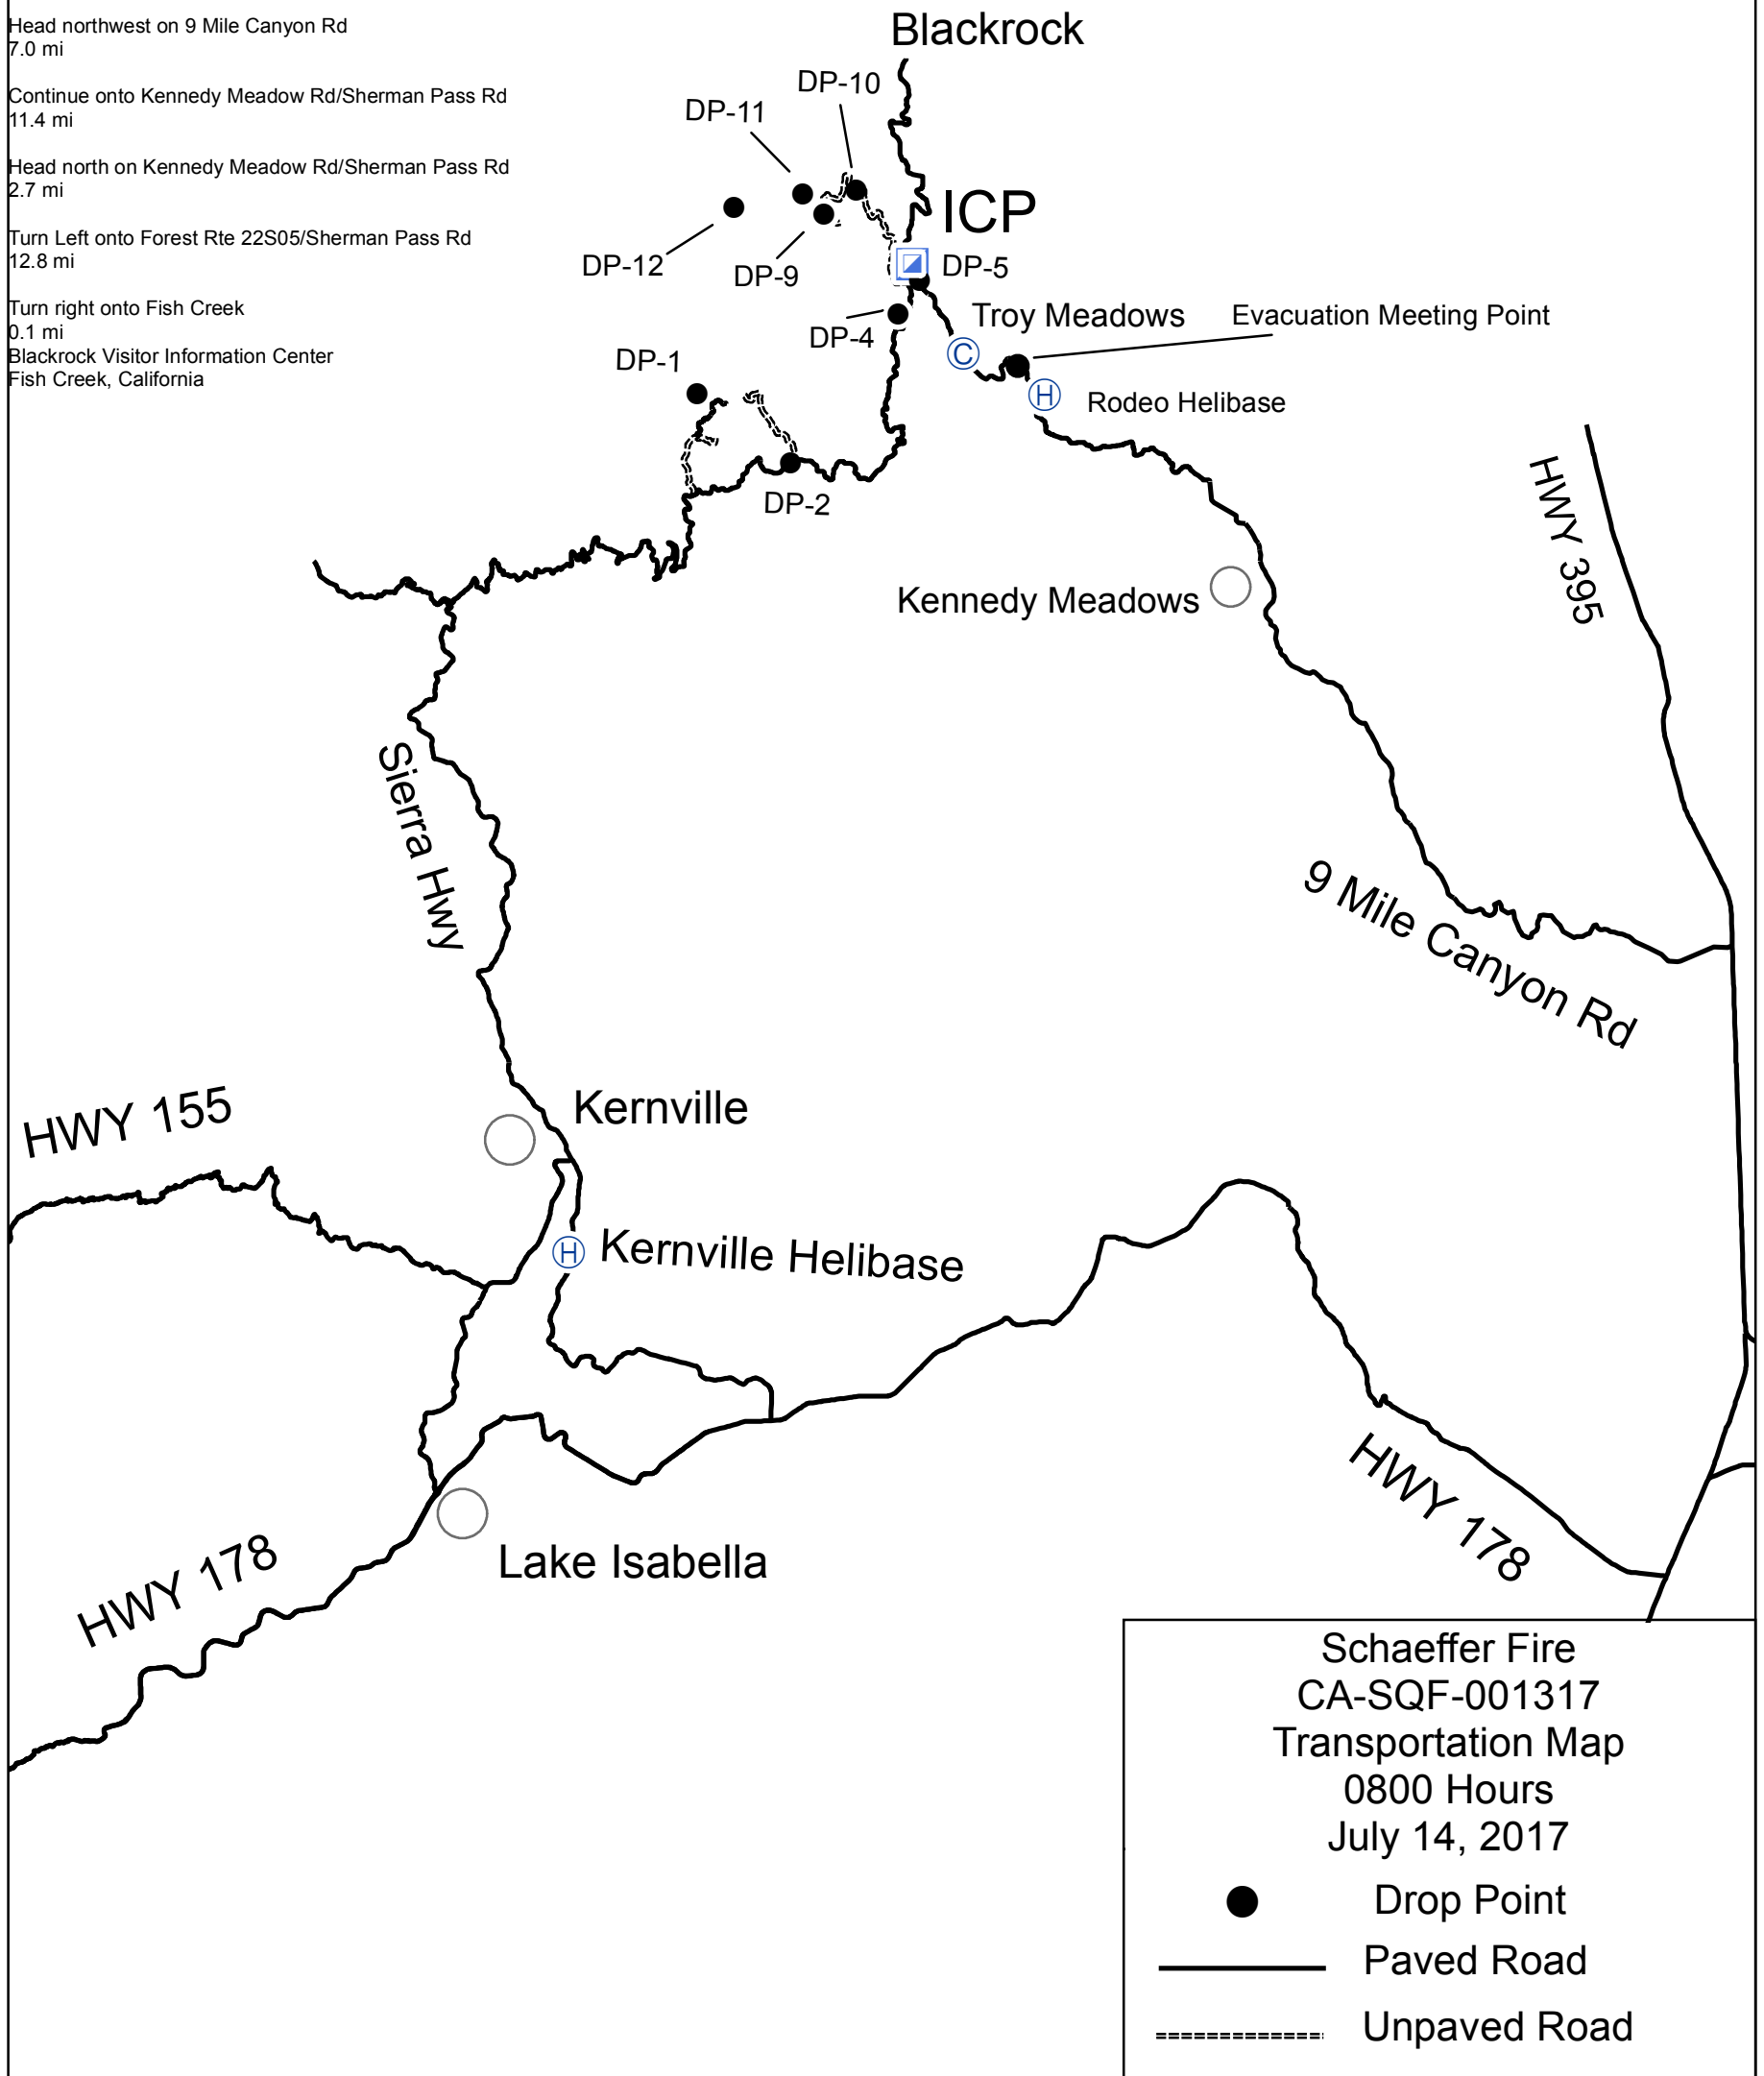

Turn right onto Lake Isabella Blvd  
2.2 mi

Turn right onto CA-178 E  
42.3 mi

Turn left onto CA-14 N/CA-178 E  
7.1

Merge onto US-395 N  
9.9 mi

Turn left onto 9 Mile Canyon Rd  
2.9

Head northwest on 9 Mile Canyon Rd  
7.0 mi

Continue onto Kennedy Meadow Rd/Sherman Pass Rd  
11.4 mi

Head north on Kennedy Meadow Rd/Sherman Pass Rd  
2.7 mi

Turn Left onto Forest Rte 22S05/Sherman Pass Rd  
12.8 mi

Turn right onto Fish Creek  
0.1 mi

Blackrock Visitor Information Center  
Fish Creek, California

**Route to Troy Meadows Evacuation Meeting Point**

Marked with light green and pink escape tape

Schaeffer Fire  
CA-SQF-001317  
Transportation Map  
0800 Hours  
July 14, 2017

● Drop Point  
— Paved Road  
- - - - - Unpaved Road